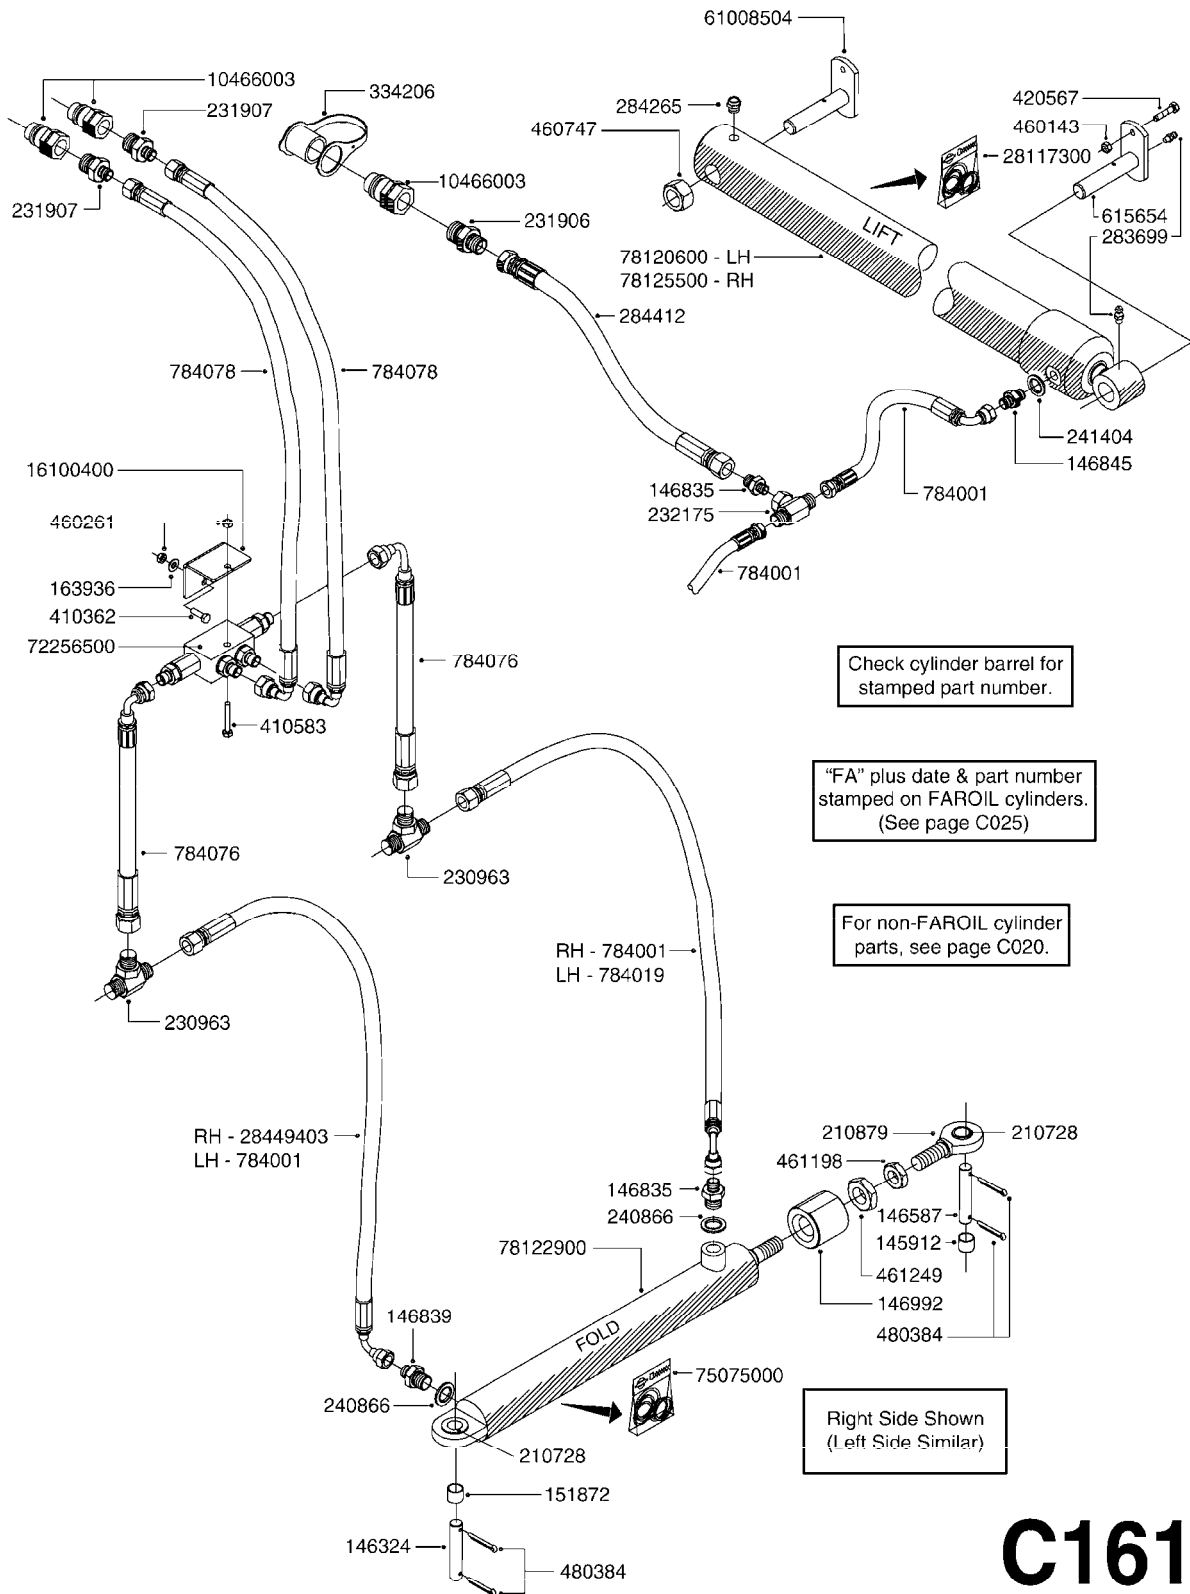

C161

parts-n°	order qty	description
145912	1	BUSHING D19.8/D17.0X7MM
146324	1	SHAFT D16.8 L102/2 X 5
146587	1	PIN D16.8 X 65
146835	1	HEX NIPPLE 1/4"X3/8" BSP
146839	1	HEX NIPPLE 1/4"X3/8" BSP 0.7MM
146845	1	HEX NIPPLE 1/4"X1/4"
146992	1	BUSHING F.CYLINDER
151872	1	BUSHING D22.0/18.0 10MM
163936	1	WASHER D15/D6.2X1
210728	1	BEARING F.LINK HEAD M17
210879	1	LINK HEAD M16 x D17
230963	1	TEE 1/4"M X 1/4"M X 1/4"M BSP
231906	1	HEX NIPPLE 3/8"BSP X 1/2"NPT
231907	1	HEX NIPPLE 1/4"BSP X 1/2"NPT
232175	1	TEE 1/4"M X 1/4"F X 1/4"M BSP
240866	1	DOWTYSEAL 3/8"
241404	1	DOWTYSEAL 1/4"
283699	1	GREASE NIPPLE M6X1
284265	1	PLUG Breather 1/4" F/CYLINDER
284412	1	HOSE HY 3/8" X 315" STR+STR
334206	1	DUST HOOD FOR HY-COUPLING
410362	1	BOLT HEX 8.8 DEL M6X20 FT
410583	1	BOLT HEX 8.8 DEL M6X40
420567	1	BOLT HEX 8.8 DEL M8X30 FT
460143	1	NUT HEX M8 LOCK
460261	1	NUT HEX M6X1 LOCK
460747	1	NUT HEX M24 LOCK
461198	1	NUT HEX M16 x 2 JAMB
461249	1	NUT HEX M22X1.5
480384	1	PIN COTTER D5X40
615654	1	PIN D25 X 123 F. PARALIFT
784001	1	HOSE HY X 1/4 X 067.00"STR+ELB
784019	1	HOSE HY X 1/4 X 078.75"STR+ELB
784076	1	HOSE, HY, 1/4" L=8.5" STR-ELB
784078	1	HOSE HY X 1/4 X 417.33"
10466003	1	COUPLER PIONEER 8010-04 1/2NPT
16100400	1	PLATE 3 X 60 X 91 HY BLOCK MT
28117300	1	SEAL KIT 78120600/07/43
28449403	1	HOSE HY X1/4X057.08"STR+ELB
61008504	1	MOUNTING BOLT Ø25X98/M24
72256500	1	DOUB.PILOT STEERED COUNT.VALVE
75075000	1	SEAL KIT 78122600/27/28/29
78120600	1	CYLINDER 60/25 X 662 NAV PAR
78122900	1	CYLINDER D40/22X300MM RED
78125500	1	CYLINDER 60/25 X 662 NAV PAR R