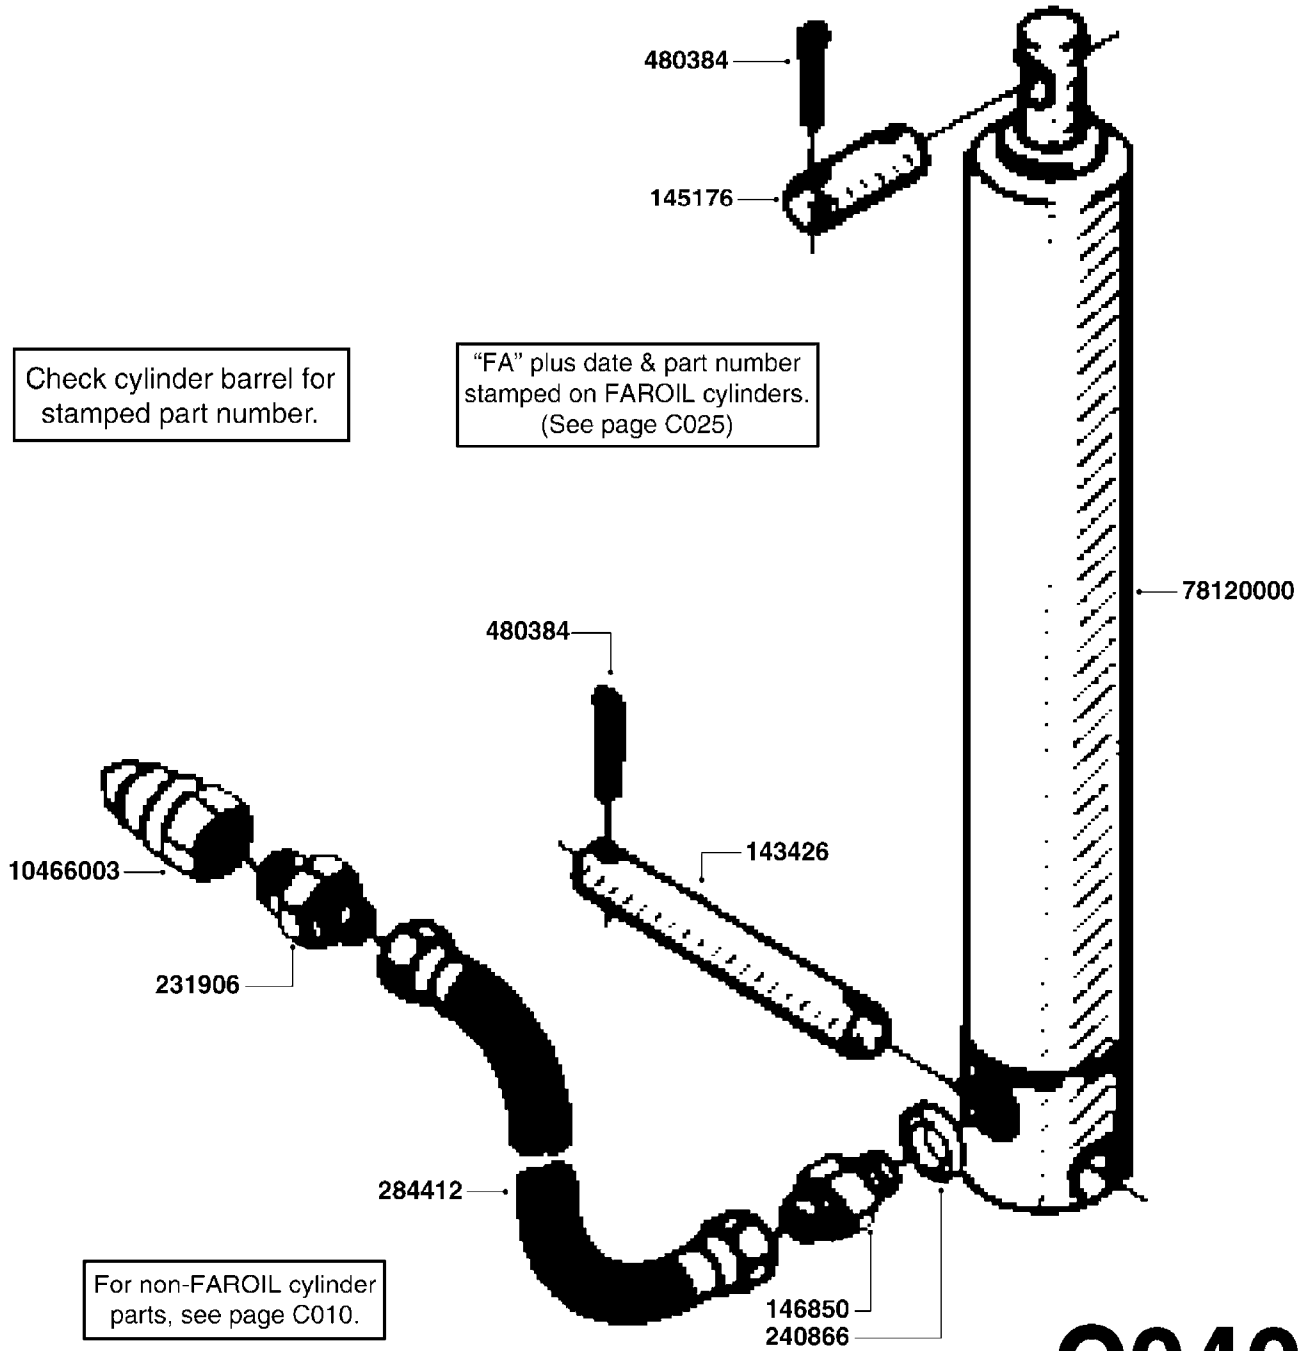

Check cylinder barrel for stamped part number.

"FA" plus date & part number stamped on FAROIL cylinders. (See page C025)

HYDRAULICS-MB BOOM LIFT CYLNR
C040-HIN, 14:12:07

Page 1

Date 19.03.2013 9:45

parts-n°	order qty	description
143426	1	PIN FOR HYD. CYL.
145176	1	PIN D19.8 X 60
146850	1	HEX NIPPLE 3/8"x3/8" - 1.2mm
231906	1	HEX NIPPLE 3/8"BSP X 1/2"NPT
240866	1	DOWTYSEAL 3/8"
284412	1	HOSE HY 3/8" X 315" STR+STR
480384	1	PIN COTTER D5X40
10466003	1	COUPLER PIONEER 8010-04 1/2NPT
78120000	1	CYL.TELESCOPING Ø50/40/25_1100