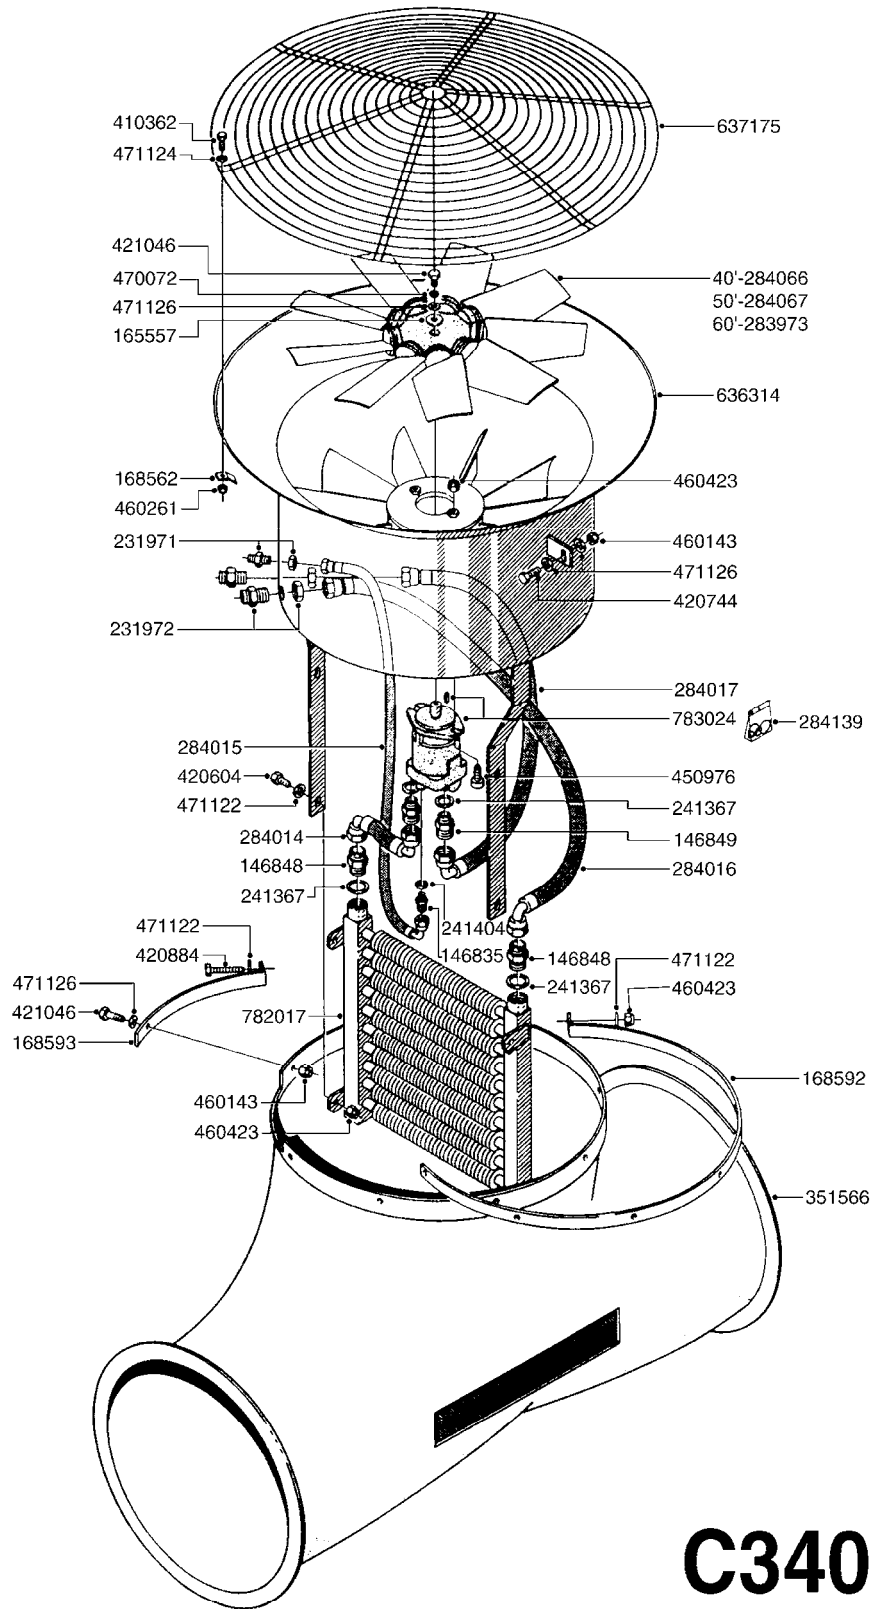

HYD TWIN FAN HAB 361 3PT
C340-HIN, 01:01:01

Page 0
Date 19.03.2013 9:46

HYD TWIN FAN HAB 361 3PT
C340-HIN, 01:01:01

Page 1
Date 19.03.2013 9:46

parts-n°	order qty	description
146835	1	HEX NIPPLE 1/4"X3/8" BSP
146848	1	HEX. NIPPLE 3/4"BSP X 3/4"BSP
146849	1	HEX. NIPPLE 3/4"BSP X 1/2"BSP
165557	1	WASHER D28.0/D12.2X2.0 SS
168562	1	BRACKET F.FAN GRILL TWIN
168592	1	STEEL CLAMP 40X2 L=1483 F.TWIN
168593	1	STEEL CLAMP 40X2 L=410 F. TWIN
231971	1	HEX NIPPLE W/NUT
231972	1	HEX NIPPLE W/NUT 3/4"
241367	1	DOWTYSEAL 28.5x22
241404	1	DOWTYSEAL 1/4"
283973	1	FAN BLADE F.TWIN 18M
284014	1	HY HOSE 3/4"X200 ELB+ELB
284015	1	HY HOSE 3/8"X750 STR+ELB
284016	1	HY HOSE 3/4"X480 STR+ELB
284017	1	HY HOSE 3/4"X325 STR+ELB
284066	1	FAN BLADE F.TWIN 12M
284067	1	FAN BLADE F.TWIN 15M
284139	1	GASKET SET F. HY MOT.MF20-1B3
351566	1	CENTERSECT. D630 FOR HAB
410362	1	BOLT HEX 8.8 DEL M6X20 FT
420604	1	BOLT HEX 8.8 DEL M10X25 FT
420744	1	BOLT HEX 8.8 DEL M8X40
420884	1	BOLT HEX 8.8 DEL M10X80 FT
421046	1	BOLT HEX 8.8 DEL M8X25 FT
450976	1	BOLT M10X50 F.TWIN ARM YOKE
460143	1	NUT HEX M8 LOCK
460261	1	NUT HEX M6X1 LOCK
460423	1	NUT HEX M10X1.5 LOCK
470072	1	WASHER D15/D8X.5 LOCK
471122	1	WASHER D20/D10.5X2 SS
471124	1	WASHER D18/D6.4x1.6
471126	1	WASHER D16/D8.4X1.6 SS
636314	1	FAN HOUSING D630 F.TWIN
637175	1	GUARD F.MISTBLOWER FAN
782017	1	RADIATOR ELEMENT 4KW TYPE R10
783024	1	HYD.MOTOR F.361 TWIN M4MF20