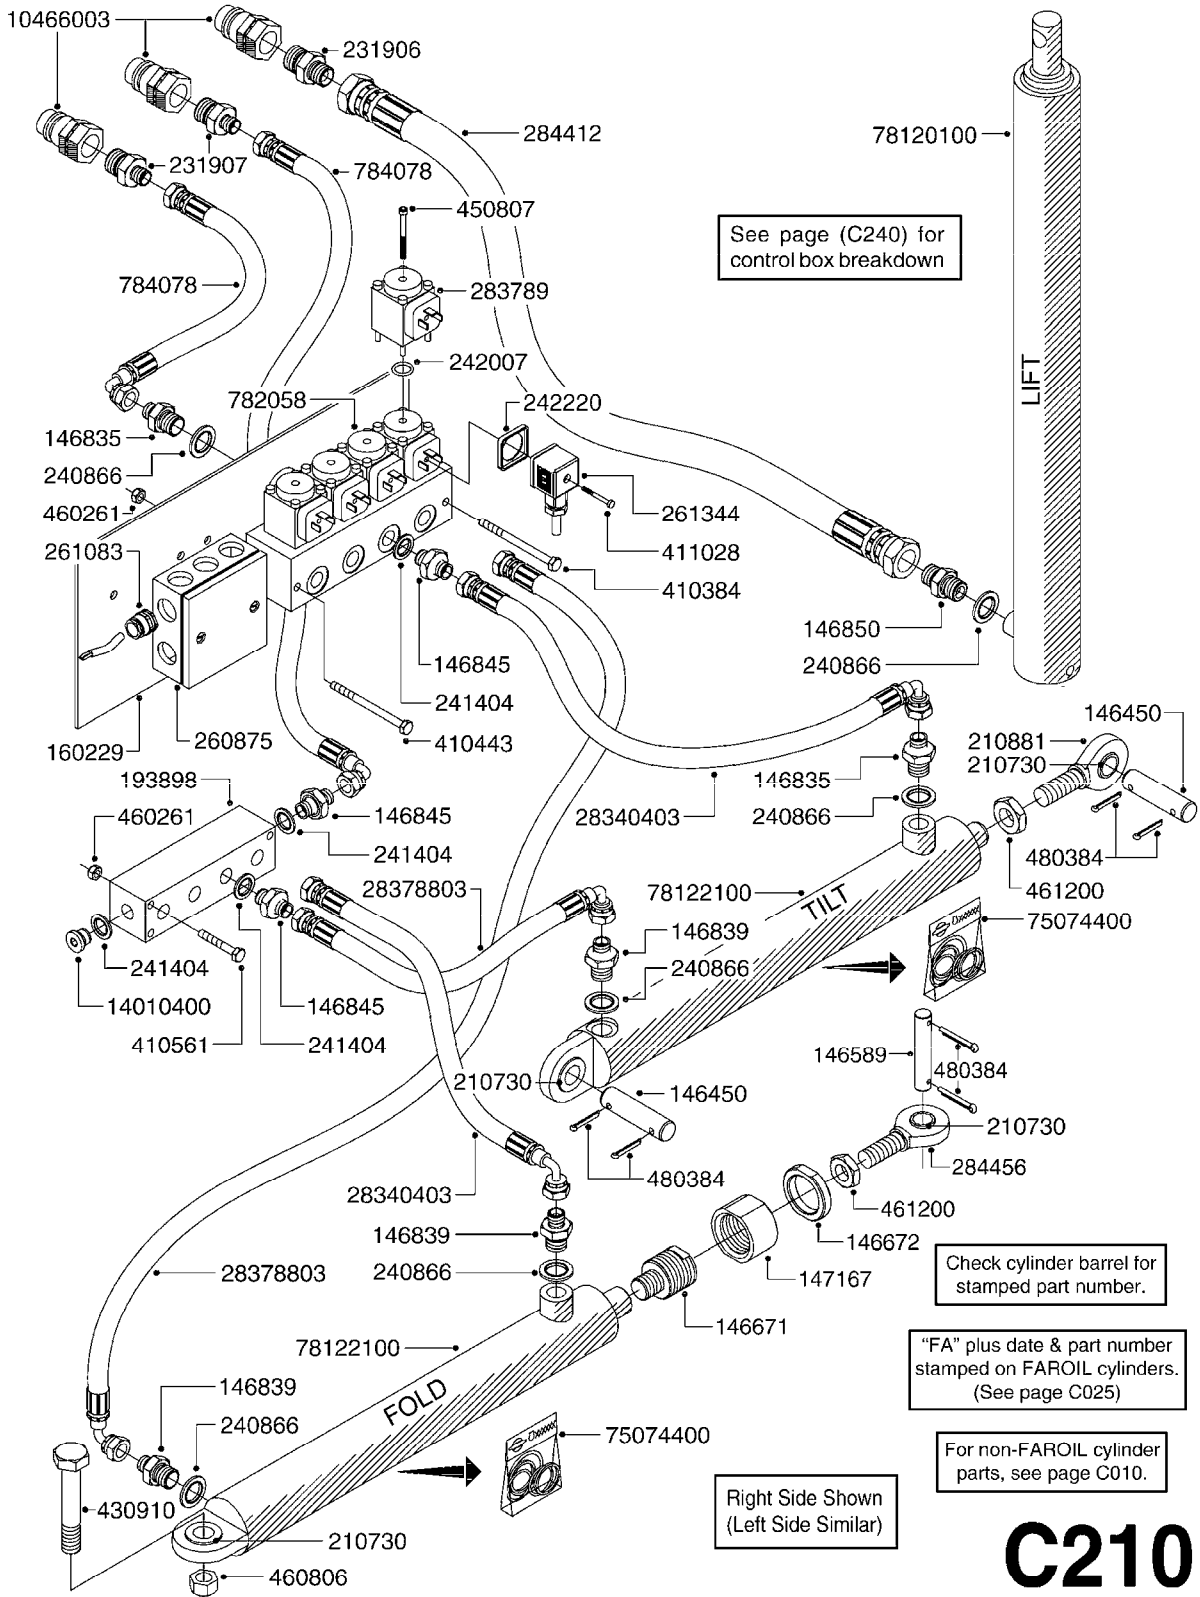

C210

HYDRAULCS EAGLE HZ 80-90'PRE95
C210-HIN, 14:12:07

Page 1

Date 19.03.2013 9:45

parts-n°	order qty	description
146450	1	PIN D19.8 X 75 WITH 2 X D5
146589	1	PIN D19.8 X 65
146671	1	ADAPTOR F.HY CYLINDER L=32
146672	1	NUT HEX LOCK F.ADJUSTER
146835	1	HEX NIPPLE 1/4"X3/8" BSP
146839	1	HEX NIPPLE 1/4"X3/8" BSP 0.7MM
146845	1	HEX NIPPLE 1/4"X1/4"
146850	1	HEX NIPPLE 3/8"x3/8" - 1.2mm
147167	1	BUSHING D50/D36X45MM
160229	1	MOUNT PLATE F.HYD. MANIFOLD
193898	1	HYD. DISTRIBUTOR BLOCK
210730	1	BEARING F.LINK HEAD M20
210881	1	LINK HEAD M20 x D20 L=45
231906	1	HEX NIPPLE 3/8"BSP X 1/2"NPT
231907	1	HEX NIPPLE 1/4"BSP X 1/2"NPT
240866	1	DOWTYSEAL 3/8"
241404	1	DOWTYSEAL 1/4"
242007	1	O-RING D9.1X1.6
242220	1	GASKET F. HIRSMANN PLUG
260875	1	JUNCTION BOX
261083	1	GROMMET (PLASTIC)F.ELEC.CABLE
261344	1	HIRSCHMANN PLUG B BLACK
283789	1	SOLENOID F.HYD. VALVE
284412	1	HOSE HY 3/8" X 315" STR+STR
284456	1	LINK HEAD M20 X D20 L=30
410384	1	BOLT HEX 8.8 DEL M6X65
410443	1	BOLT HEX 8.8 DEL M6X70
410561	1	BOLT HEX 8.8 DEL M6X50 FT
411028	1	SCREW M3X30 F.HIRSMANN
430910	1	BOLT HEX 8.8 DEL M20X110
450807	1	SCREW M4X45 ALLEN
460261	1	NUT HEX M6X1 LOCK
460806	1	NUT HEX M20X2.5 LOCK
461200	1	NUT HEX M20X1.5 JAMB.
480384	1	PIN COTTER D5X40
782058	1	HY VALVE
784078	1	HOSE HY X 1/4 X 417.33"
10466003	1	COUPLER PIONEER 8010-04 1/2NPT
14010400	1	PLUG 1/4" BSP
28340403	1	HOSE HY X1/4X098.5"STR+ELB
28378803	1	HOSE HY X1/4X85.0"STR+ELB
75074400	1	SEAL KIT 78121800/21/44
78120100	1	CYLINDER TELESC.70/60/40
78122100	1	CYLINDER DOUBLE D50/25-298