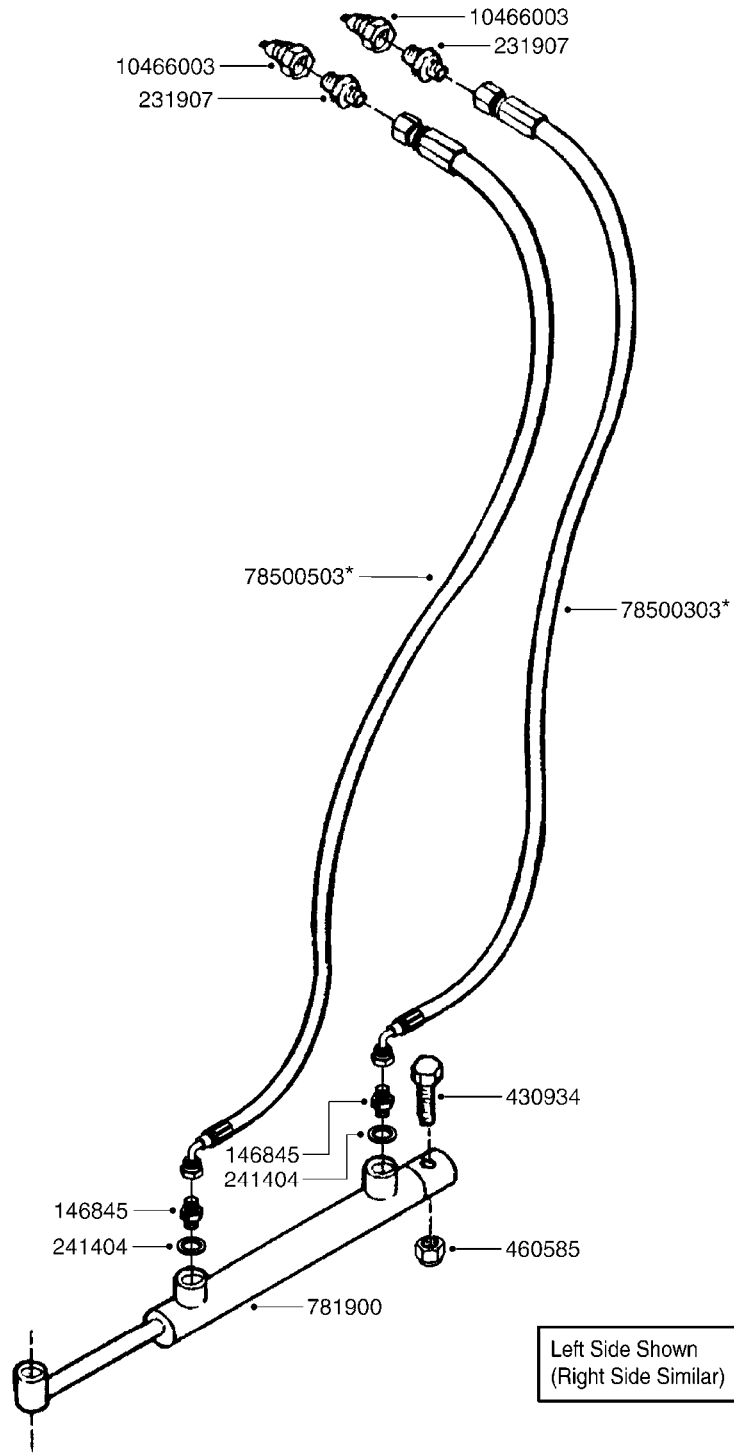

* REPLACEMENT HOSE REQUIRES ADAPTER (146845) & SEAL (241404) ON CYLINDER

C480