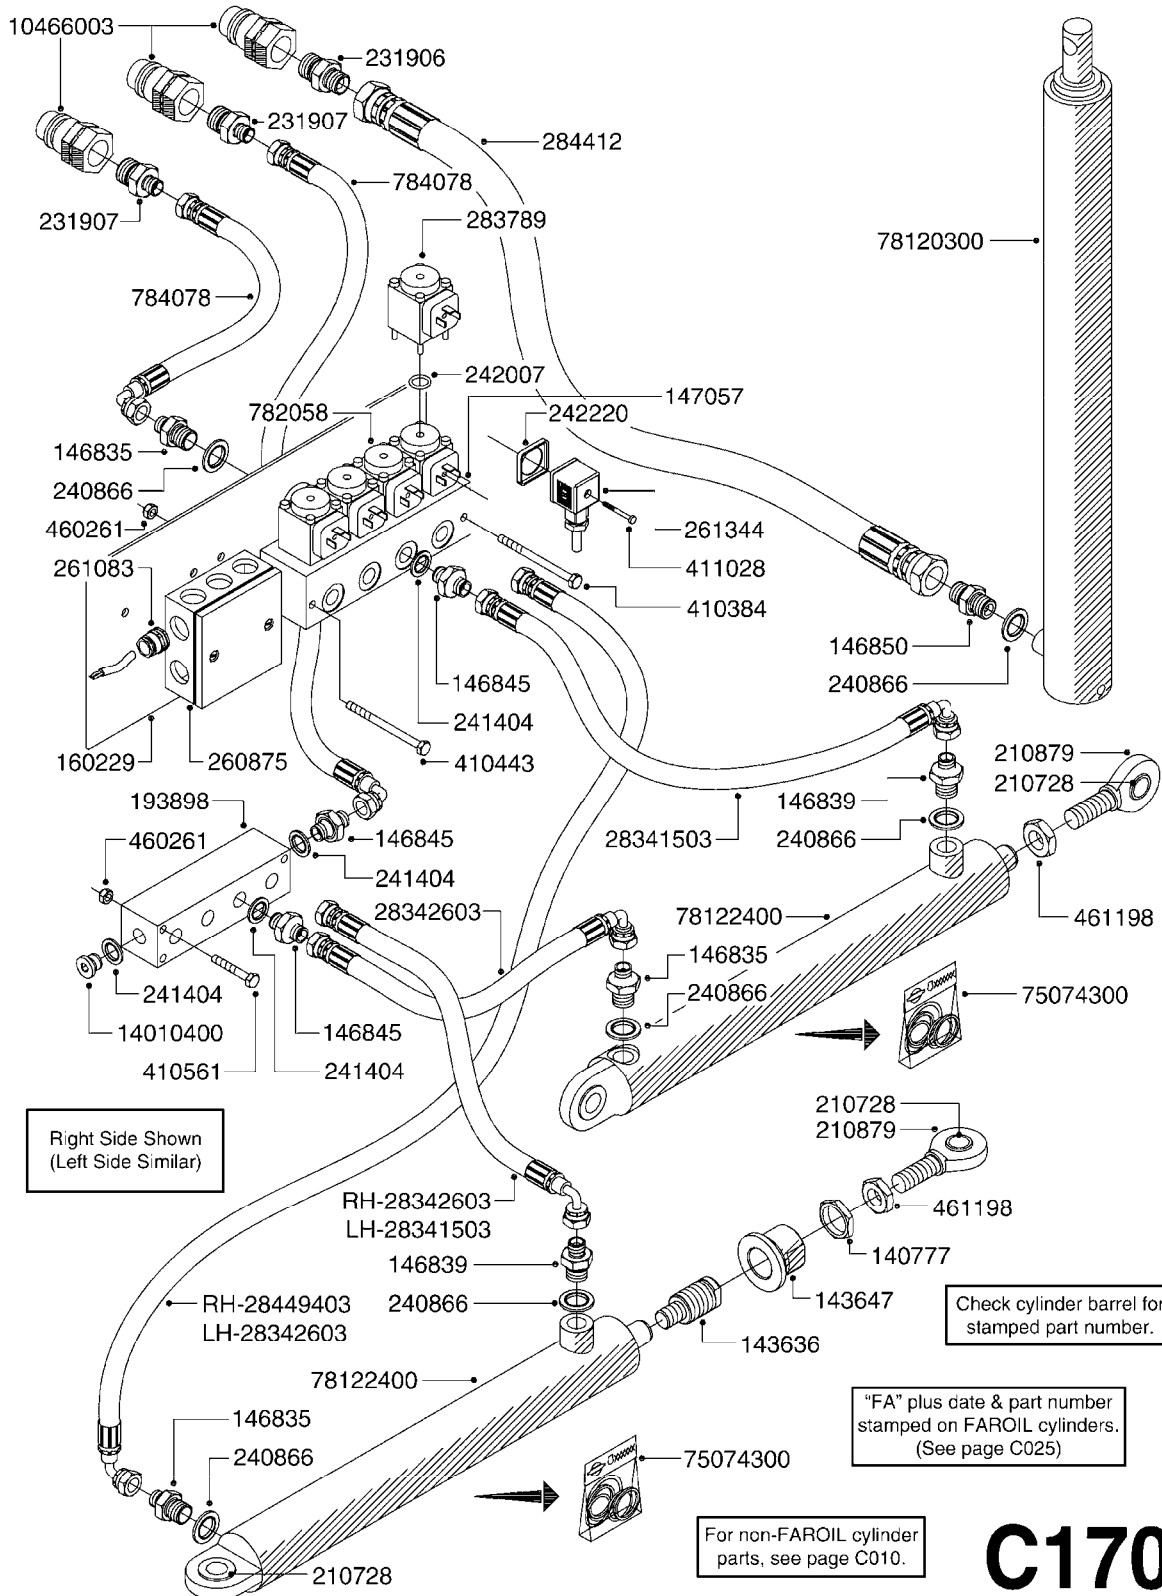

C170

HYDRAULICS-EAG HZ 45-66'PRE 95
C170-HIN, 14:12:07

Page 1

Date 19.03.2013 9:45

parts-n°	order qty	description
140777	1	NUT HEX 3/4" BSP JAMB
143636	1	THREADED INSERT F.CYLINDER END
143647	1	COLLAR F.THREAD.ROD EXTENTON
146835	1	HEX NIPPLE 1/4"X3/8" BSP
146839	1	HEX NIPPLE 1/4"X3/8" BSP 0.7MM
146845	1	HEX NIPPLE 1/4"X1/4"
146850	1	HEX NIPPLE 3/8"x3/8" - 1.2mm
147057	1	MANIFOLD BLOCK F.HYD/4
160229	1	MOUNT PLATE F.HYD. MANIFOLD
193898	1	HYD. DISTRIBUTOR BLOCK
210728	1	BEARING F.LINK HEAD M17
210879	1	LINK HEAD M16 x D17
231906	1	HEX NIPPLE 3/8"BSP X 1/2"NPT
231907	1	HEX NIPPLE 1/4"BSP X 1/2"NPT
240866	1	DOWTYSEAL 3/8"
241404	1	DOWTYSEAL 1/4"
242007	1	O-RING D9.1X1.6
242220	1	GASKET F. HIRSMANN PLUG
260875	1	JUNCTION BOX
261083	1	GROMMET (PLASTIC)F.ELEC.CABLE
261344	1	HIRSCHMANN PLUG B BLACK
283789	1	SOLENOID F.HYD. VALVE
284412	1	HOSE HY 3/8" X 315" STR+STR
410384	1	BOLT HEX 8.8 DEL M6X65
410443	1	BOLT HEX 8.8 DEL M6X70
410561	1	BOLT HEX 8.8 DEL M6X50 FT
411028	1	SCREW M3X30 F.HIRSMANN
460261	1	NUT HEX M6X1 LOCK
461198	1	NUT HEX M16 x 2 JAMB
782058	1	HY VALVE
784078	1	HOSE HY X 1/4 X 417.33"
10466003	1	COUPLER PIONEER 8010-04 1/2NPT
14010400	1	PLUG 1/4" BSP
28341503	1	HOSE HY X1/4X078.75"STR+ELB
28342603	1	HOSE HY X1/4X066.93"STR+ELB
28449403	1	HOSE HY X1/4X057.08"STR+ELB
75074300	1	SEALKIT78122000/23-25/30-32/46
78120300	1	CYLINDER 60/50/30 1100MM
78122400	1	DOUBLE CYLINDER D 40/20-300