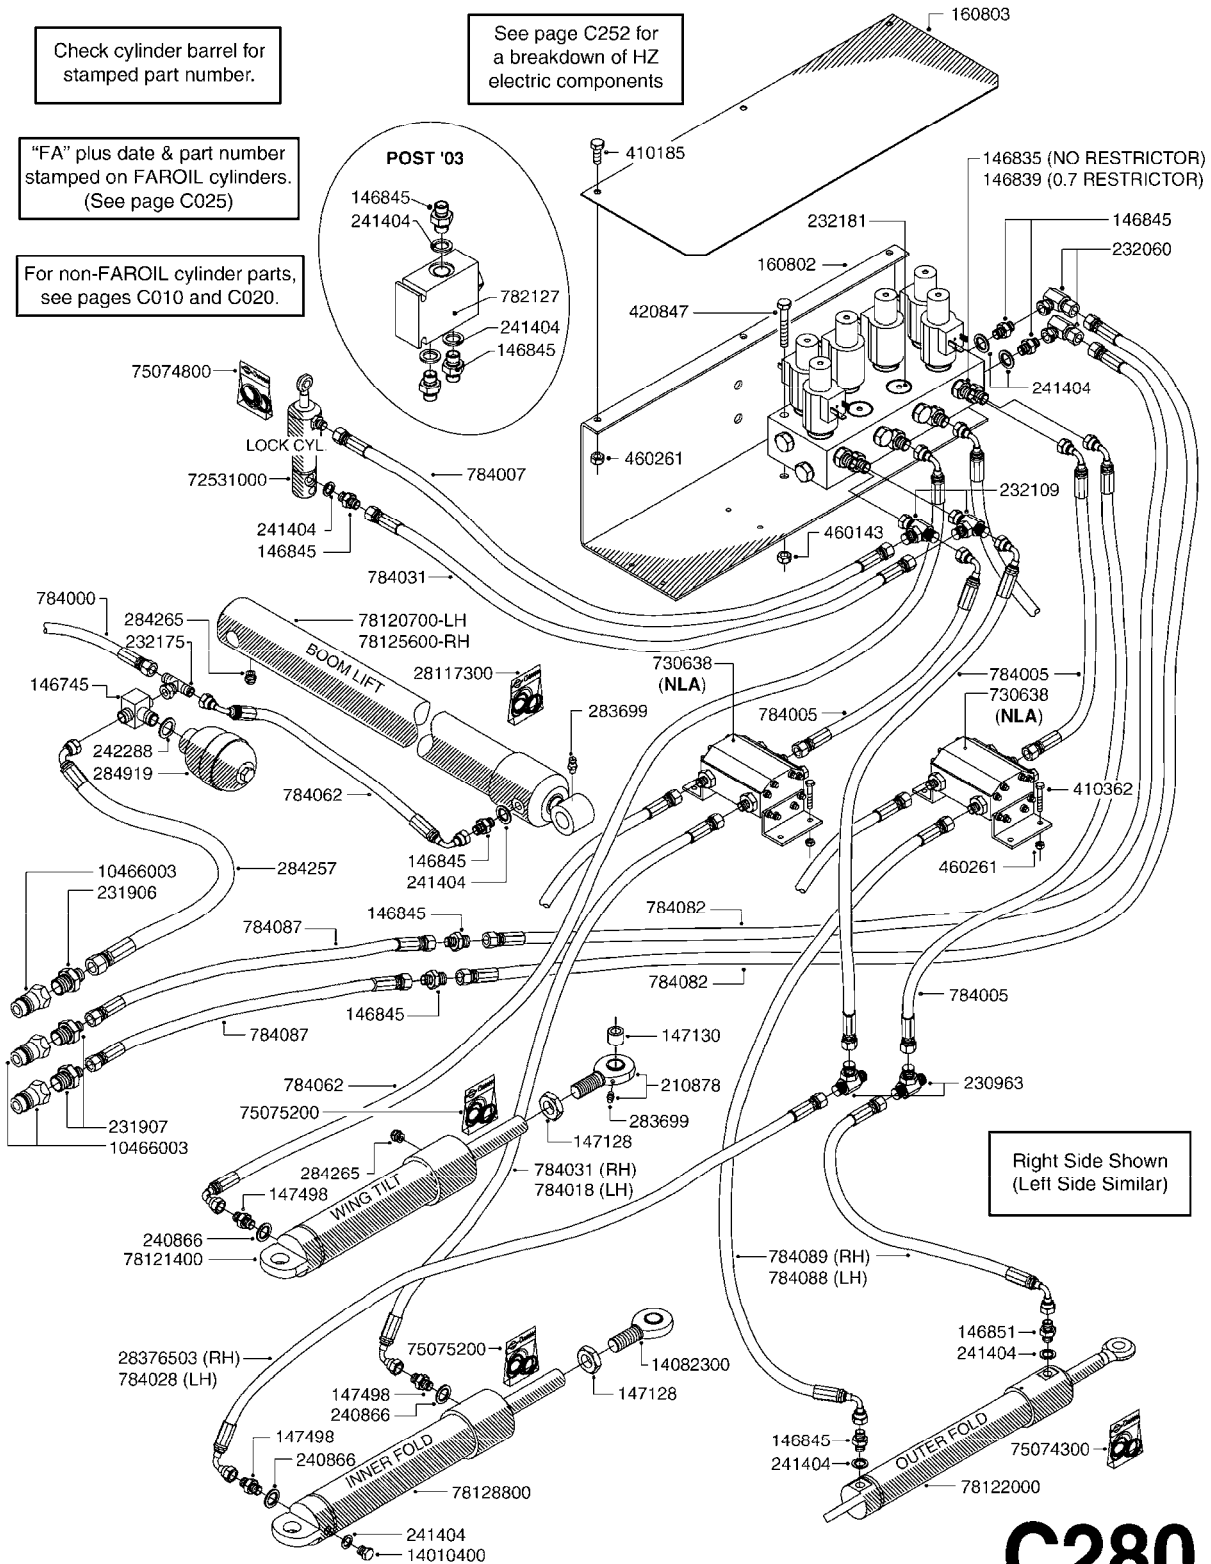

Check cylinder barrel for stamped part number.

See page C252 for a breakdown of HZ electric components

"FA" plus date & part number stamped on FAROIL cylinders. (See page C025)

For non-FAROIL cylinder parts, see pages C010 and C020.

HYD FORCE 110'
C280-HIN, 19:09:12

Page 1
Date 19.03.2013 9:45

parts-n°	order qty	description
146745	1	TEE BLOCK M18X1.5-3/8"X1/4"
146835	1	HEX NIPPLE 1/4"X3/8" BSP
146839	1	HEX NIPPLE 1/4"X3/8" BSP 0.7MM
146845	1	HEX NIPPLE 1/4"X1/4"
146851	1	HEX NIPPLE 1/4"x1/4" 0.7MM
147128	1	NUT M24X2 NV-32
147130	1	BUSHING D25/20 20MM
147498	1	HEX NIPPLE 1/4"-1/4" 1.2mm
160802	1	MOUNT PLATE F.HYD SOLENOID'HZ'
160803	1	COVER PLATE F.HYD SOLENOID'HZ'
210878	1	LINK HEAD COMPLETE
230963	1	TEE 1/4"M X 1/4"M X 1/4"M BSP
231906	1	HEX NIPPLE 3/8"BSP X 1/2"NPT
231907	1	HEX NIPPLE 1/4"BSP X 1/2"NPT
232060	1	HY.ELBOW 1/4" BSP SWIVEL
232109	1	FITT.HY TEE 1/4'BSP UNION
232175	1	TEE 1/4"M X 1/4"F X 1/4"M BSP
232181	1	PLUG F DH HYD. VALVE
240866	1	DOWTYSEAL 3/8"
241404	1	DOWTYSEAL 1/4"
242288	1	SEAL F. HYD ACCUMULATOR TWIN
283699	1	GREASE NIPPLE M6X1
284257	1	HOSE HY X 3/8 X 242.30'STR+STR
284265	1	PLUG Breather 1/4" F/CYLINDER
284919	1	HYD. ACCUMULATOR F. CM875/1200
410185	1	BOLT HEX 8.8 DEL M6X16
410362	1	BOLT HEX 8.8 DEL M6X20 FT
420847	1	BOLT HEX 8.8 DEL M8X85
460143	1	NUT HEX M8 LOCK
460261	1	NUT HEX M6X1 LOCK
730638	1	HY.FLOW DIVIDER
782127	1	HY.FLOW DIVIDER FTZ-03
784000	1	HOSE HY X 1/4 X 118.00"STR+ELB
784005	1	HOSE HY X 1/4 X 037.38"STR+ELB
784007	1	HOSE HY X 1/4" X 21.0"STR+STR
784018	1	HOSE HY X 1/4 X 029.5"STR+ELB
784028	1	HOSE HY X 1/4" X 53.0"STR+ELB
784031	1	HYD.HOSE CM TF 1/4"x550MM
784062	1	HOSE HY X 1/4 X 098.50"ELB+ELB
784082	1	HOSE HY X 1/4 X 197.00"STR+STR
784087	1	HOSE HY X 1/4 X 126.00"STR+STR
784088	1	HOSE HY X 1/4 X 323.0" STR+ELB
784089	1	HOSE HY X 1/4 X 338.5" STR+ELB
10466003	1	COUPLER PIONEER 8010-04 1/2NPT
14010400	1	PLUG 1/4" BSP
14082300	1	LINK EYE Ø20/M24X2 L=87.5
28117300	1	SEAL KIT 78120600/07/43
28376503	1	HOSE HY X1/4X047.25"STR+ELB
72531000	1	CYL. D25/12-50/78124200 W/FITT
75074300	1	SEALKIT78122000/23-25/30-32/46
75074800	1	SEAL KIT 78123400/42
75075200	1	SEAL KIT 78120900/14/50
78120700	1	CYLINDER 60/25 X 725 CM PAR
78121400	1	DOUBLE CYLINDER D 50/30-300
78122000	1	CYLINDER DOUBLE Ø40/20-300
78125600	1	CYLINDER 60/25 X 725 CM PAR R
78128800	1	CYL.INNER WING FOLD 50/30-500