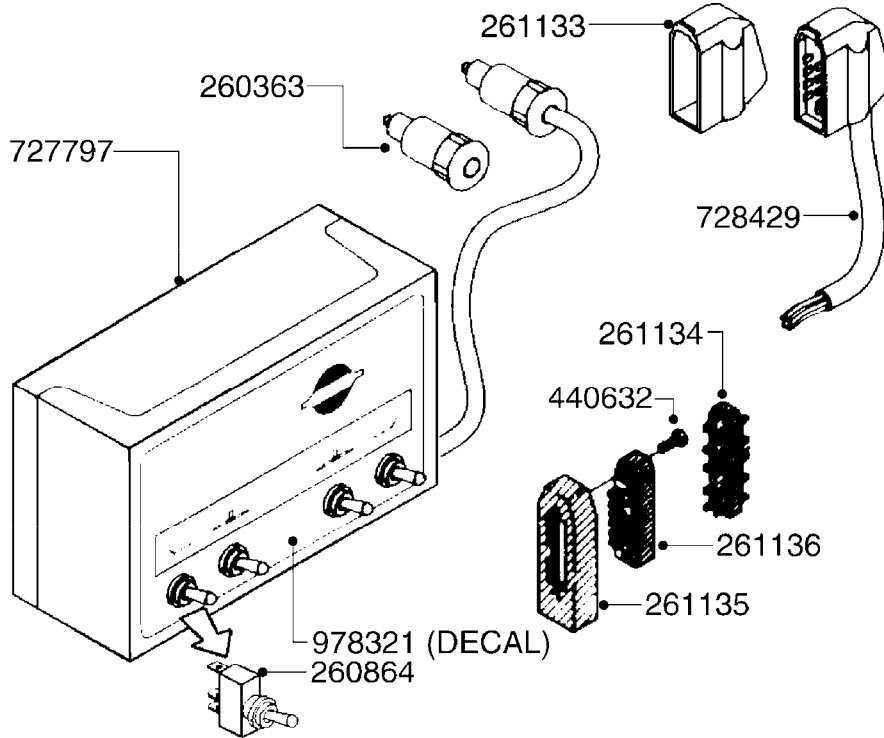

C240

HYD EAGLE HZ CONTROL BOX
C240-HIN, 01:01:01

Page 1

Date 19.03.2013 9:45

parts-n°	order qty	description
260363	1	PLUG 2 POLE 12V
260864	1	SWITCH F.HY BOOM CONTROL BOX
261133	1	PLUG HOUSING F.8 POLE PLUG
261134	1	PLUG INSERT 8 POLE MALE
261135	1	PLUG HOUSING 8 POLE FEMALE
261136	1	PLUG INSERT 8 POLE FEMALE
440632	1	SCREW M4X13
727797	1	CONTROL BOX EAGLE BOOM
728429	1	CABLE ASSY. F. HYD. CONTROL
978321	1	DECAL HZ CONTROL BOX