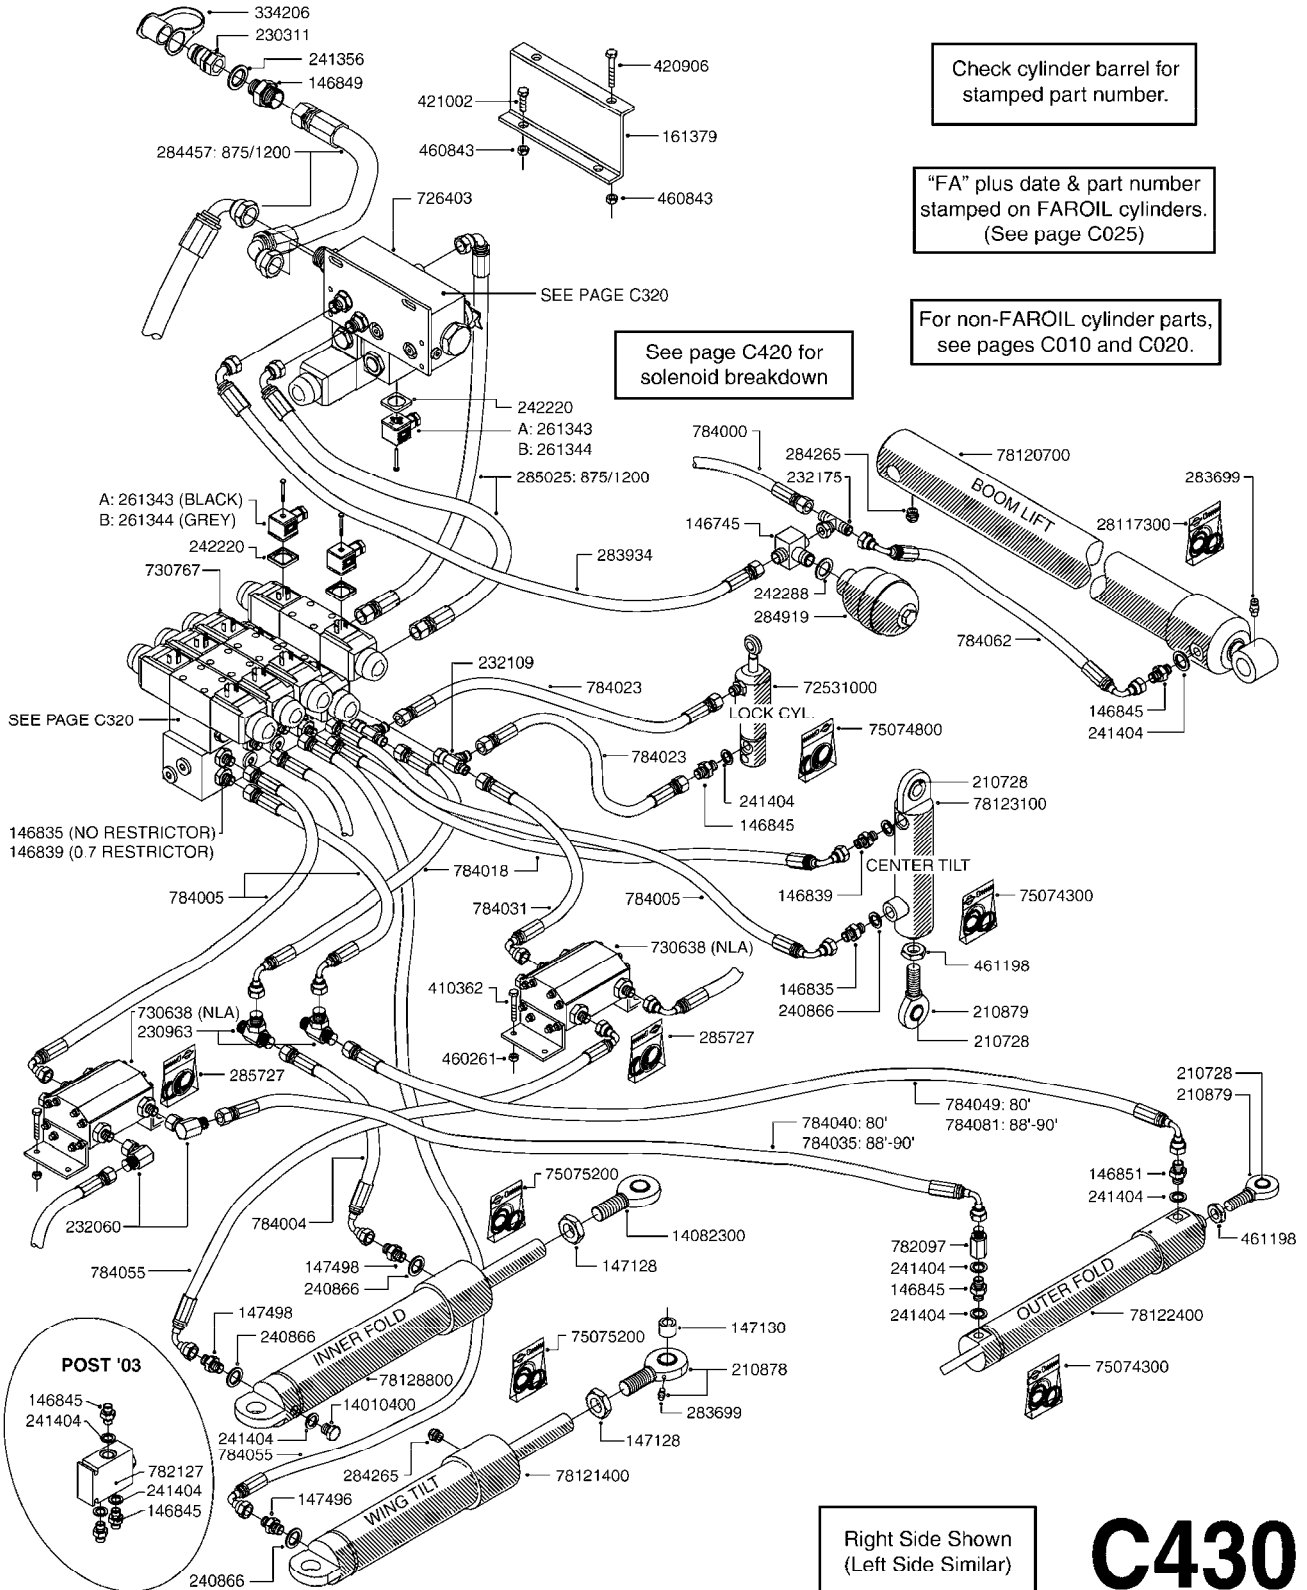

C430

HYD TWIN FORCE 80'-90' HAZ
C430-HIN, 19:09:12

Page 1
Date 19.03.2013 9:46

parts-n°	order qty	description
146745	1	TEE BLOCK M18X1.5-3/8"X1/4"
146835	1	HEX NIPPLE 1/4"X3/8" BSP
146839	1	HEX NIPPLE 1/4"X3/8" BSP 0.7MM
146845	1	HEX NIPPLE 1/4"X1/4"
146849	1	HEX. NIPPLE 3/4"BSP X 1/2"BSP
146851	1	HEX NIPPLE 1/4"x1/4" 0.7MM
147128	1	NUT M24X2 NV-32
147130	1	BUSHING D25/20 20MM
147496	1	AIR SLOT RAIL L=1230/D25 LEFT
147498	1	HEX NIPPLE 1/4"-1/4" 1.2mm
161379	1	MOUNT PLATE F.MANIFOLD BLOCK
210728	1	BEARING F.LINK HEAD M17
210878	1	LINK HEAD COMPLETE
210879	1	LINK HEAD M16 x D17
230311	1	QUICK COUPLING 1/2"
230963	1	TEE 1/4"M X 1/4"M X 1/4"M BSP
232060	1	HY.ELBOW 1/4" BSP SWIVEL
232109	1	FITT.HY TEE 1/4'BSP UNION
232175	1	TEE 1/4"M X 1/4"F X 1/4"M BSP
240866	1	DOWTYSEAL 3/8"
241356	1	DOWTYSEAL 1/2"
241404	1	DOWTYSEAL 1/4"
242220	1	GASKET F. HIRSMANN PLUG
242288	1	SEAL F. HYD ACCUMULATOR TWIN
261343	1	HIRSCHMANN PLUG 'A' GREY
261344	1	HIRSCHMANN PLUG B BLACK
283699	1	GREASE NIPPLE M6X1
283934	1	HOSE HY CM875/1200
284265	1	PLUG Breather 1/4" F/CYLINDER
284457	1	HOSE HY X 3/4 x 3800
284919	1	HYD. ACCUMULATOR F. CM875/1200
285025	1	HOSE HY x 3/8 x 228.0" STR+ELB
285727	1	PARTS KIT F.FLOW DIVIDER
334206	1	DUST HOOD FOR HY-COUPLING
410362	1	BOLT HEX 8.8 DEL M6X20 FT
420906	1	BOLT HEX 8.8 DEL M10X60
421002	1	BOLT HEX 8.8 DEL M10X30 FT
460261	1	NUT HEX M6X1 LOCK
460843	1	NUT HEX M10
461198	1	NUT HEX M16 x 2 JAMB
726403	1	MANIFOLD BLOCK COUPLING
730638	1	HY.FLOW DIVIDER
730767	1	HY.BLOCK COMPLETE TF HAZ
782097	1	HEX NIPPLE 1/4" ONE-WAY 0.55MM
782127	1	HY.FLOW DIVIDER FTZ-03
784000	1	HOSE HY X 1/4 X 118.00"STR+ELB
784004	1	HOSE HY 1/4" x 33.5" STR & ELB
784005	1	HOSE HY X 1/4 X 037.38"STR+ELB
784018	1	HOSE HY X 1/4 X 029.5"STR+ELB
784023	1	HOSE HY 1/4 X 1100MM
784031	1	HYD.HOSE CM TF 1/4"x550MM
784035	1	HYD.HOSE CM TF 1/4"x6800MM
784040	1	HYD.HOSE CM TF 60'-66'-80'
784049	1	HOSE HY X 1/4" X 240"STR+ELB
784055	1	HYD.HOSE CM TF
784062	1	HOSE HY X 1/4 X 098.50"ELB+ELB
784081	1	HOSE HY X 1/4 X 281.50"STR+ELB
14010400	1	PLUG 1/4" BSP
14082300	1	LINK EYE Ø20/M24X2 L=87.5
28117300	1	SEAL KIT 78120600/07/43
72531000	1	CYL. D25/12-50/78124200 W/FITT