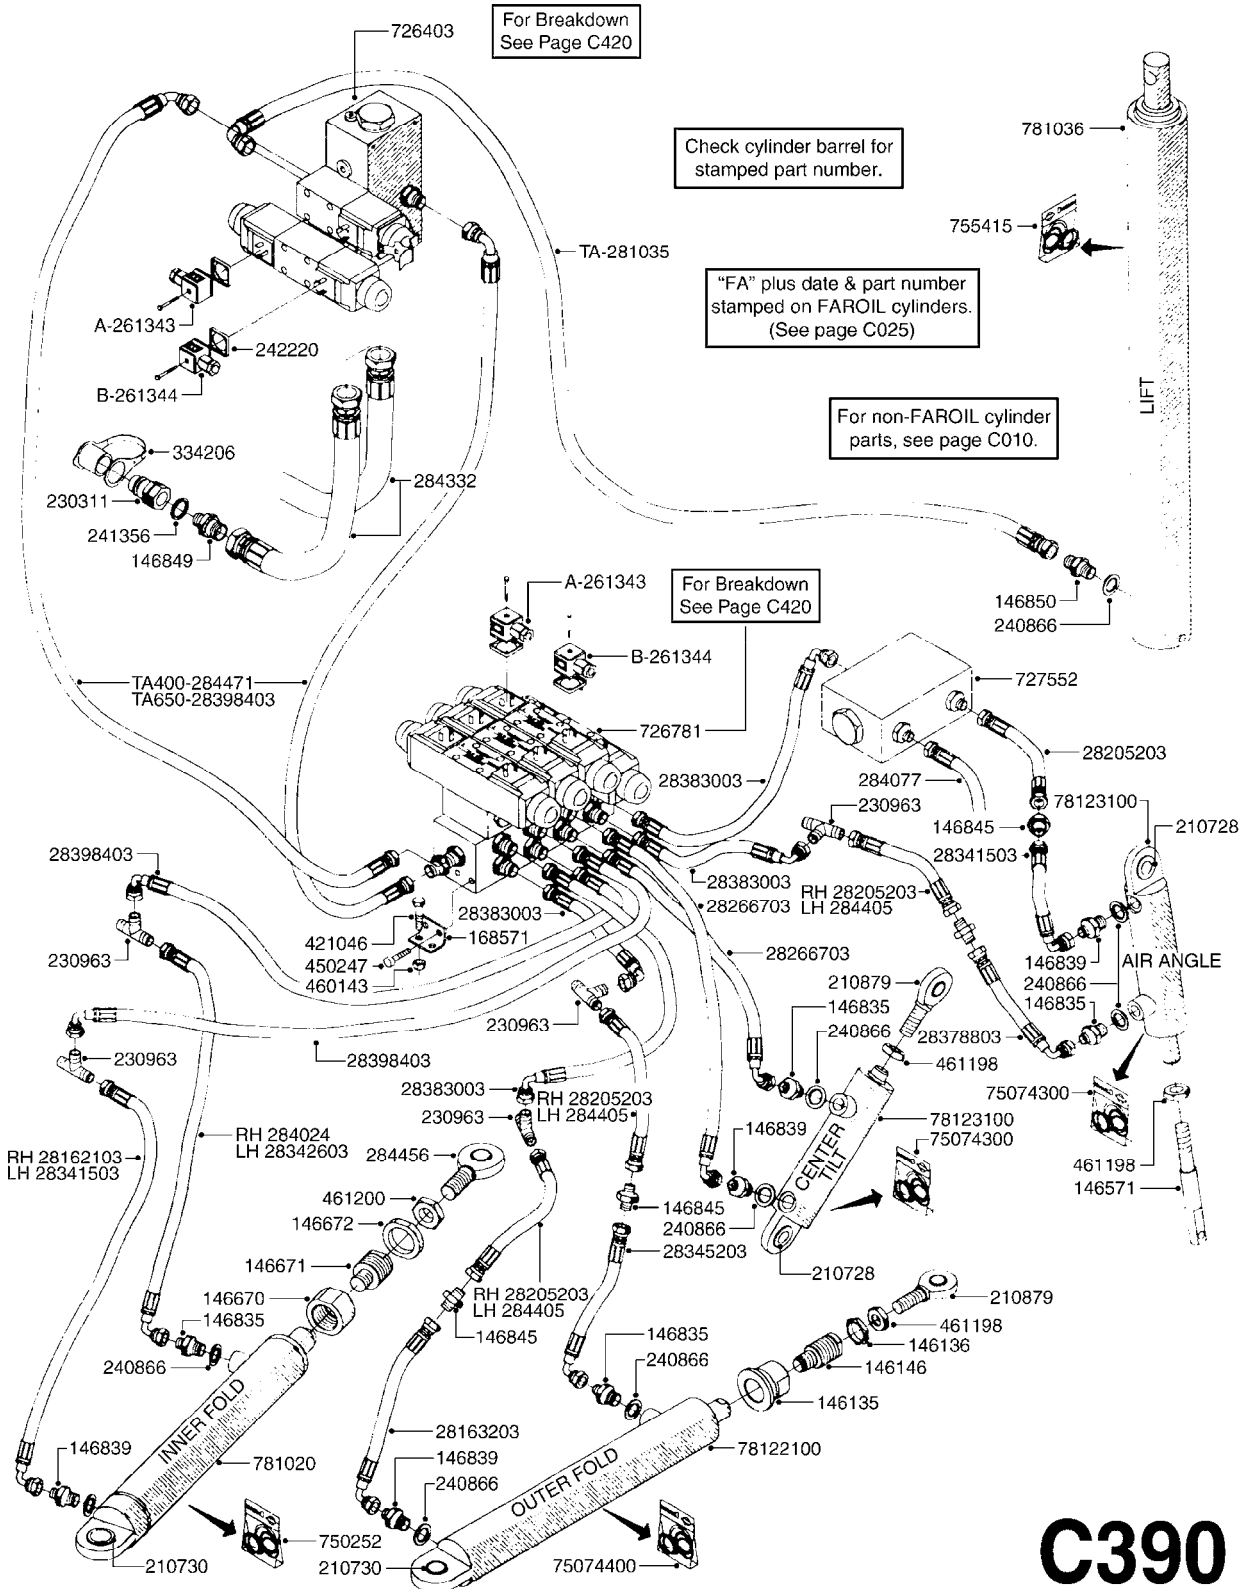

HYD TWIN 60'-66' HAC PRE 94
C390-HIN, 14:12:07

Page

0

Date

19.03.2013

9:46

C390

HYD TWIN 60'-66' HAC PRE 94
C390-HIN, 14:12:07