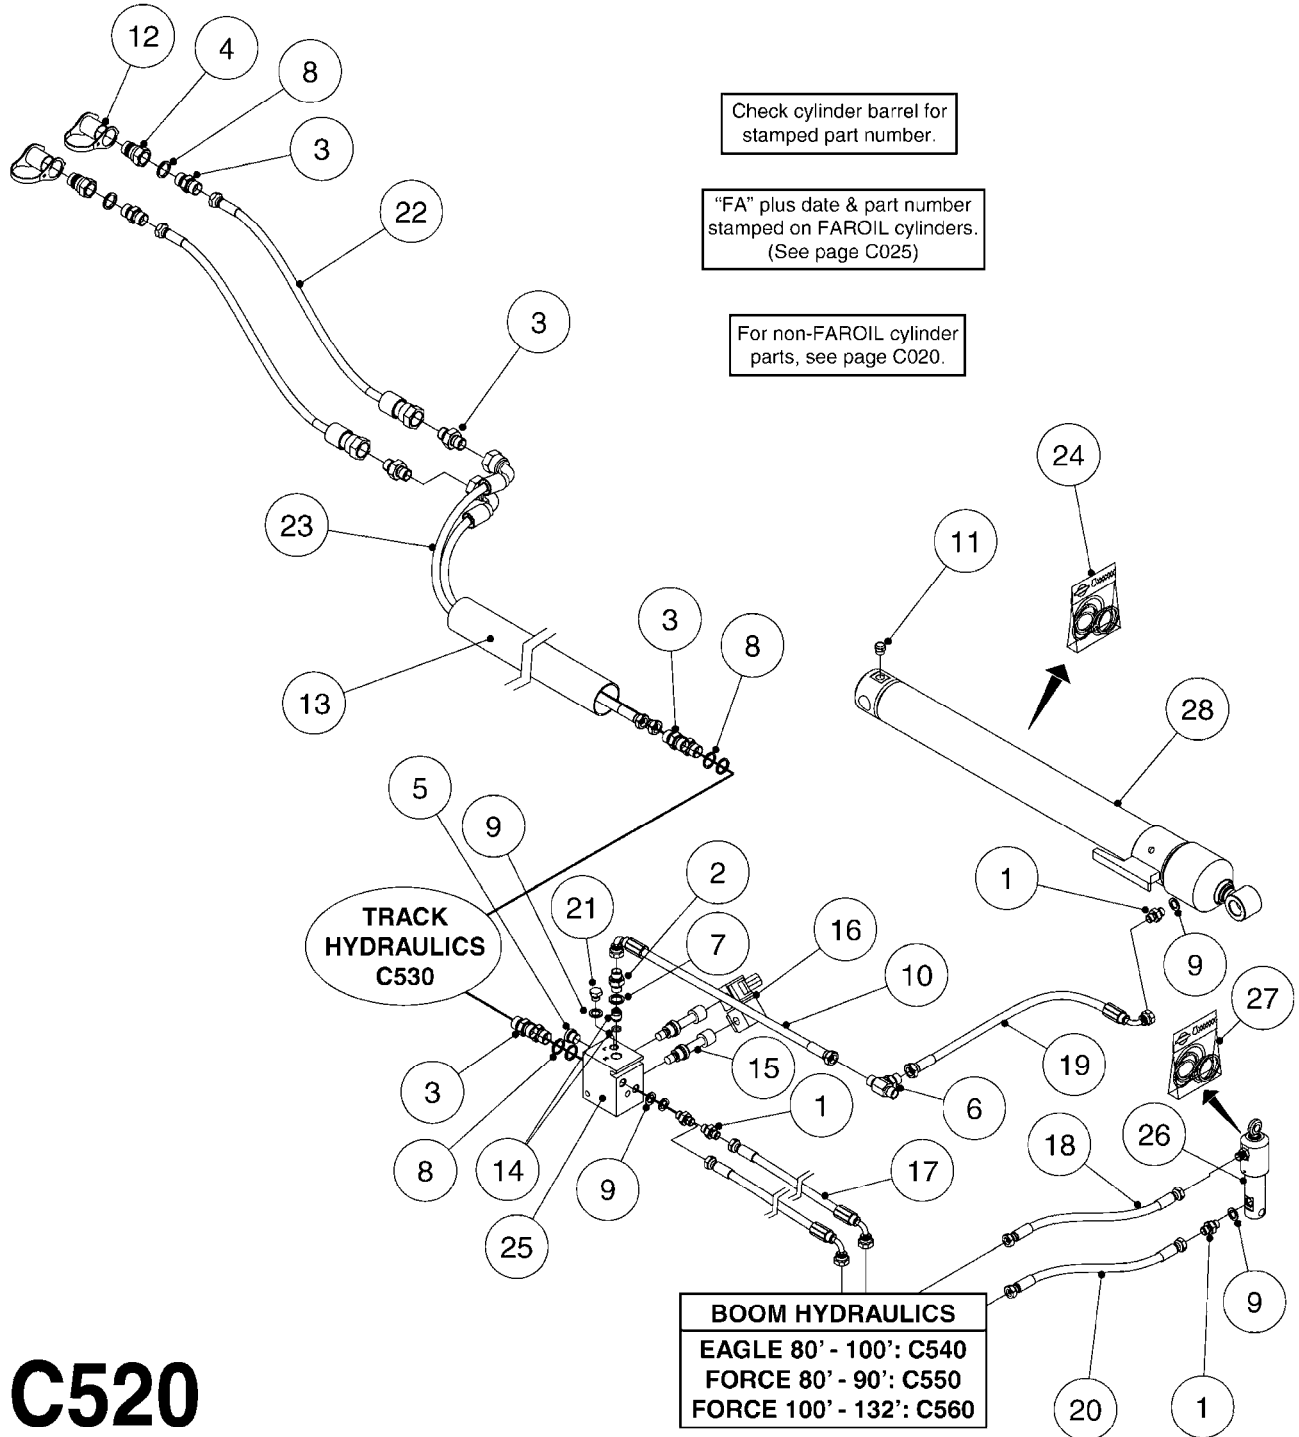

Check cylinder barrel for stamped part number.

"FA" plus date & part number stamped on FAROIL cylinders. (See page C025)

For non-FAROIL cylinder parts, see page C020.

TRACK HYDRAULICS C530

BOOM HYDRAULICS
EAGLE 80' - 100': C540
FORCE 80' - 90': C550
FORCE 100' - 132': C560

C520

BASIC HYDRAULICS NCM 4400/6600
C520-HIN, 16:08:12

Page 1

Date 19.03.2013 9:46

Pos.	parts-n°	order qty	description
1	146845	1	HEX NIPPLE 1/4"X1/4"
2	146850	1	HEX NIPPLE 3/8"x3/8" - 1.2mm
3	147132	1	HEX NIPPLE 1/2"X1/2" BSP DEL
4	230311	1	QUICK COUPLING 1/2"
5	231924	1	PLUG 3/8"
6	232057	1	T-PIECE 3/8" BSP HY.
7	240866	1	DOWTYSEAL 3/8"
8	241356	1	DOWTYSEAL 1/2"
9	241404	1	DOWTYSEAL 1/4"
10	284020	1	HOSE HY X 3/8" X 900" STR+ELB
11	284265	1	PLUG Breather 1/4" F/CYLINDER
12	334206	1	DUST HOOD FOR HY-COUPLING
13	341333	1	TUBE Ø57/Ø52 L=1500 BLACK PE
14	782062	1	NON-RETURN VALVE UTV 3/8"
15	782129	1	SOLENOID VALVE 25L, 3/4"NC
16	782135	1	SOLENOID W. AMP F.VALVE 782129
17	784016	1	HYDRAULIC HOSE 1/4' - 4200MM
18	784033	1	HOSE HY X 1/4" X 61.0"STR+ELB
19	784151	1	HOSE HY 1/4 3/8 OML X 79" S+E
19	784152	1	HOSE HY 1/4 3/8 OML X 106" S+E
20	784161	1	HOSE HY X 1/4 X 59" STR+STR
21	14010400	1	PLUG 1/4" BSP
22	28052100	1	HOSE HY X 1/2" X 122.0"STR+STR
23	28053600	1	HOSE HY X 1/2" X 100.4"STR+ELB
24	28117300	1	SEAL KIT 78120600/07/43
25	70078103	1	HYD. BLOCK COMP. PARA-LIFT 1.8
26	72531000	1	CYL. D25/12-50/78124200 W/FITT
27	75074800	1	SEAL KIT 78123400/42
28	78120600	1	CYLINDER 60/25 X 662 NAV PAR CYLINDER FOR LEFT SIDE
28	78125500	1	CYLINDER 60/25 X 662 NAV PAR R CYLINDER FOR RIGHT SIDE