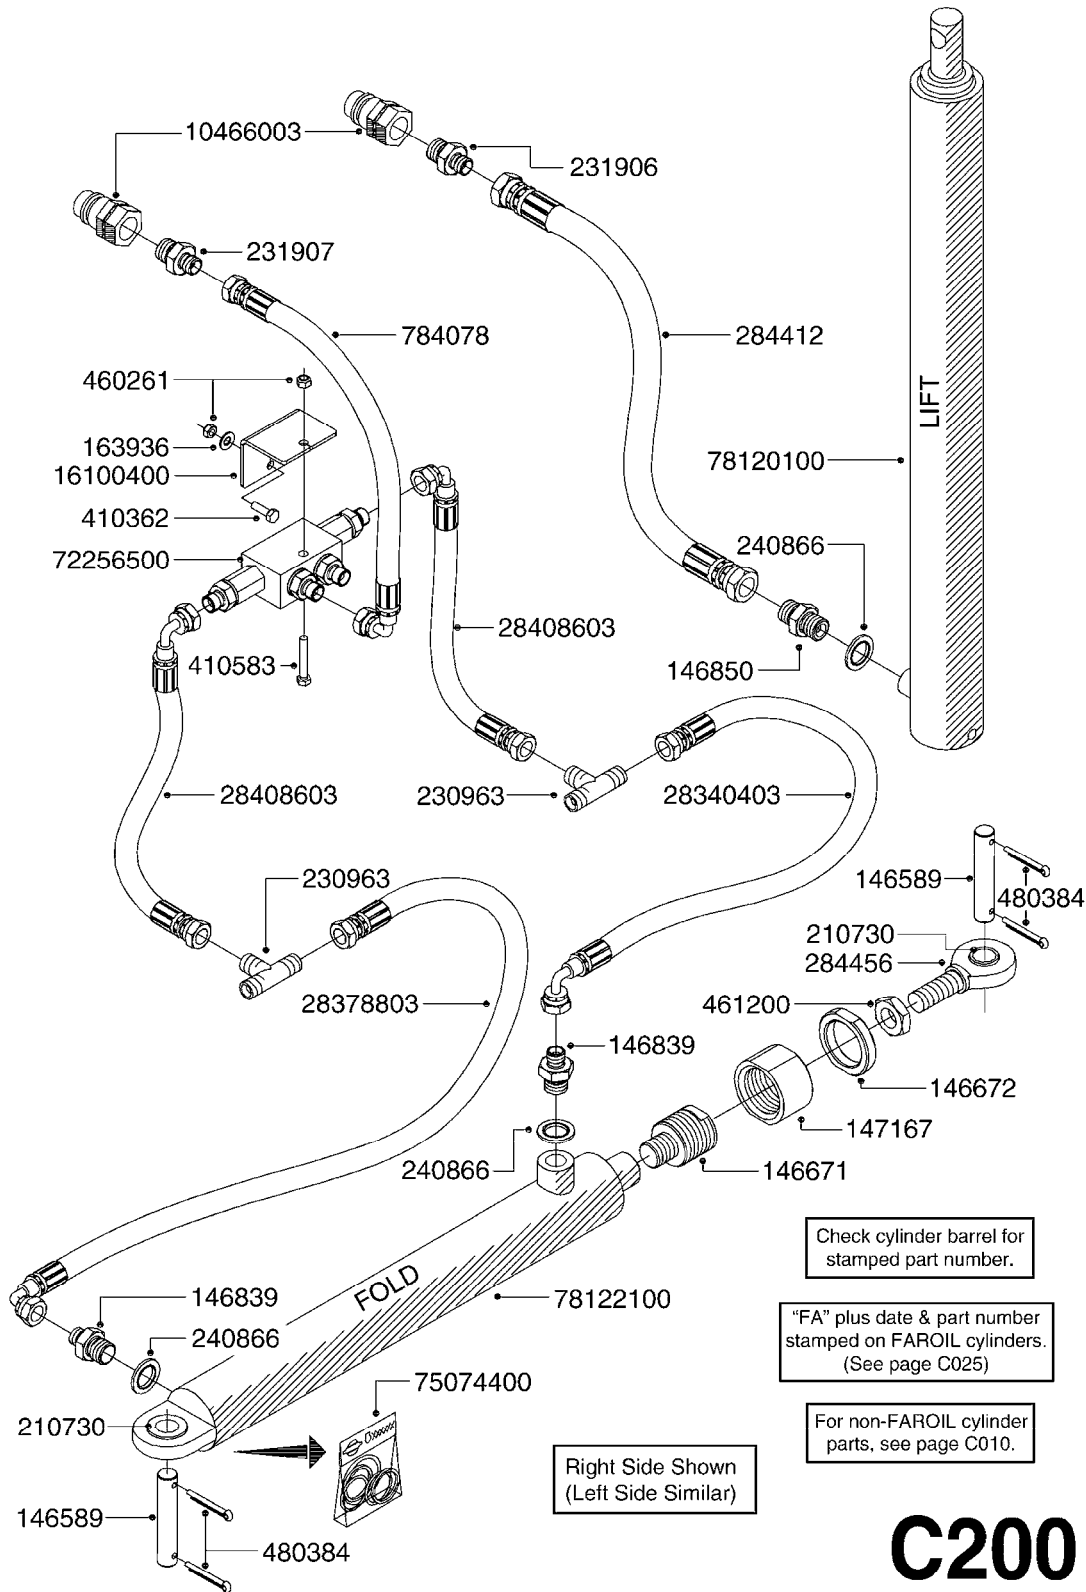

Right Side Shown
(Left Side Similar)

C190

HYD EAG HZ 45-66' W/DH CONTROL
C190-HIN, 03:09:09

Page 1
Date 19.03.2013 9:45

parts-n°	order qty	description
145912	1	BUSHING D19.8/D17.0X7MM
146324	1	SHAFT D16.8 L102/2 X 5
146587	1	PIN D16.8 X 65
146835	1	HEX NIPPLE 1/4"X3/8" BSP
146839	1	HEX NIPPLE 1/4"X3/8" BSP 0.7MM
146850	1	HEX NIPPLE 3/8"x3/8" - 1.2mm
146992	1	BUSHING F.CYLINDER
151872	1	BUSHING D22.0/18.0 10MM
160802	1	MOUNT PLATE F.HYD SOLENOID'HZ'
160803	1	COVER PLATE F.HYD SOLENOID'HZ'
210728	1	BEARING F.LINK HEAD M17
210879	1	LINK HEAD M16 x D17
231906	1	HEX NIPPLE 3/8"BSP X 1/2"NPT
231907	1	HEX NIPPLE 1/4"BSP X 1/2"NPT
240866	1	DOWTYSEAL 3/8"
242102	1	O-RING 9.25 X 1.78
260363	1	PLUG 2 POLE 12V
261692	1	PLUG ELEC.7 POLE FEMALE F.CABL
261693	1	PLUG ELEC. 7 POLE MALE
261741	1	SWITCH 2 POLE 12V TOGGLE PRESS
261753	1	PLUG ELEC.7 POLE FEMALE F.BASE
270561	1	SCREW W/SPRING ASSY. (QTY 1)
284029	1	COVER PLUS D10.5/12.0X5.0
284412	1	HOSE HY 3/8" X 315" STR+STR
410185	1	BOLT HEX 8.8 DEL M6X16
411012	1	SCREW M5X30 STAINLESS
420847	1	BOLT HEX 8.8 DEL M8X85
440673	1	SCREW F.PLASTIC 5X12 SS
450964	1	SCREW M5X30 F.CYLINDER
460143	1	NUT HEX M8 LOCK
460261	1	NUT HEX M6X1 LOCK
460467	1	NUT HEX M5 GALV.
461198	1	NUT HEX M16 x 2 JAMB
461249	1	NUT HEX M22X1.5
471139	1	WASHER D22/D17X1.5 BRASS
480384	1	PIN COTTER D5X40
729668	1	DISTRIBUTION BOX, 4 FUNCTION
729959	1	CONTROL BOX DAH 4-FUNCTION
729977	1	DAH DIRECTIONAL VLV JUNC. BOX
782080	1	MANIFOLD BLOCK, 4 FUNCTION
782115	1	HY SOLENOID VALVE DH HYD
782138	1	MOUNT F.BOSCH HY ALT 782138
784045	1	HOSE HY X 1/4 X 157.50"STR+STR
784056	1	HOSE HY X 1/4 X 394.00"STR+ELB
784091	1	HOSE HY X 1/4 X 295.25"STR+ELB
10466003	1	COUPLER PIONEER 8010-04 1/2NPT
28341503	1	HOSE HY X1/4X078.75"STR+ELB
28342603	1	HOSE HY X1/4X066.93"STR+ELB
28449403	1	HOSE HY X1/4X057.08"STR+ELB
75075000	1	SEAL KIT 78122600/27/28/29
78120300	1	CYLINDER 60/50/30 1100MM
78122700	1	CYLINDER D40/22X300MM RED
78122900	1	CYLINDER D40/22X300MM RED