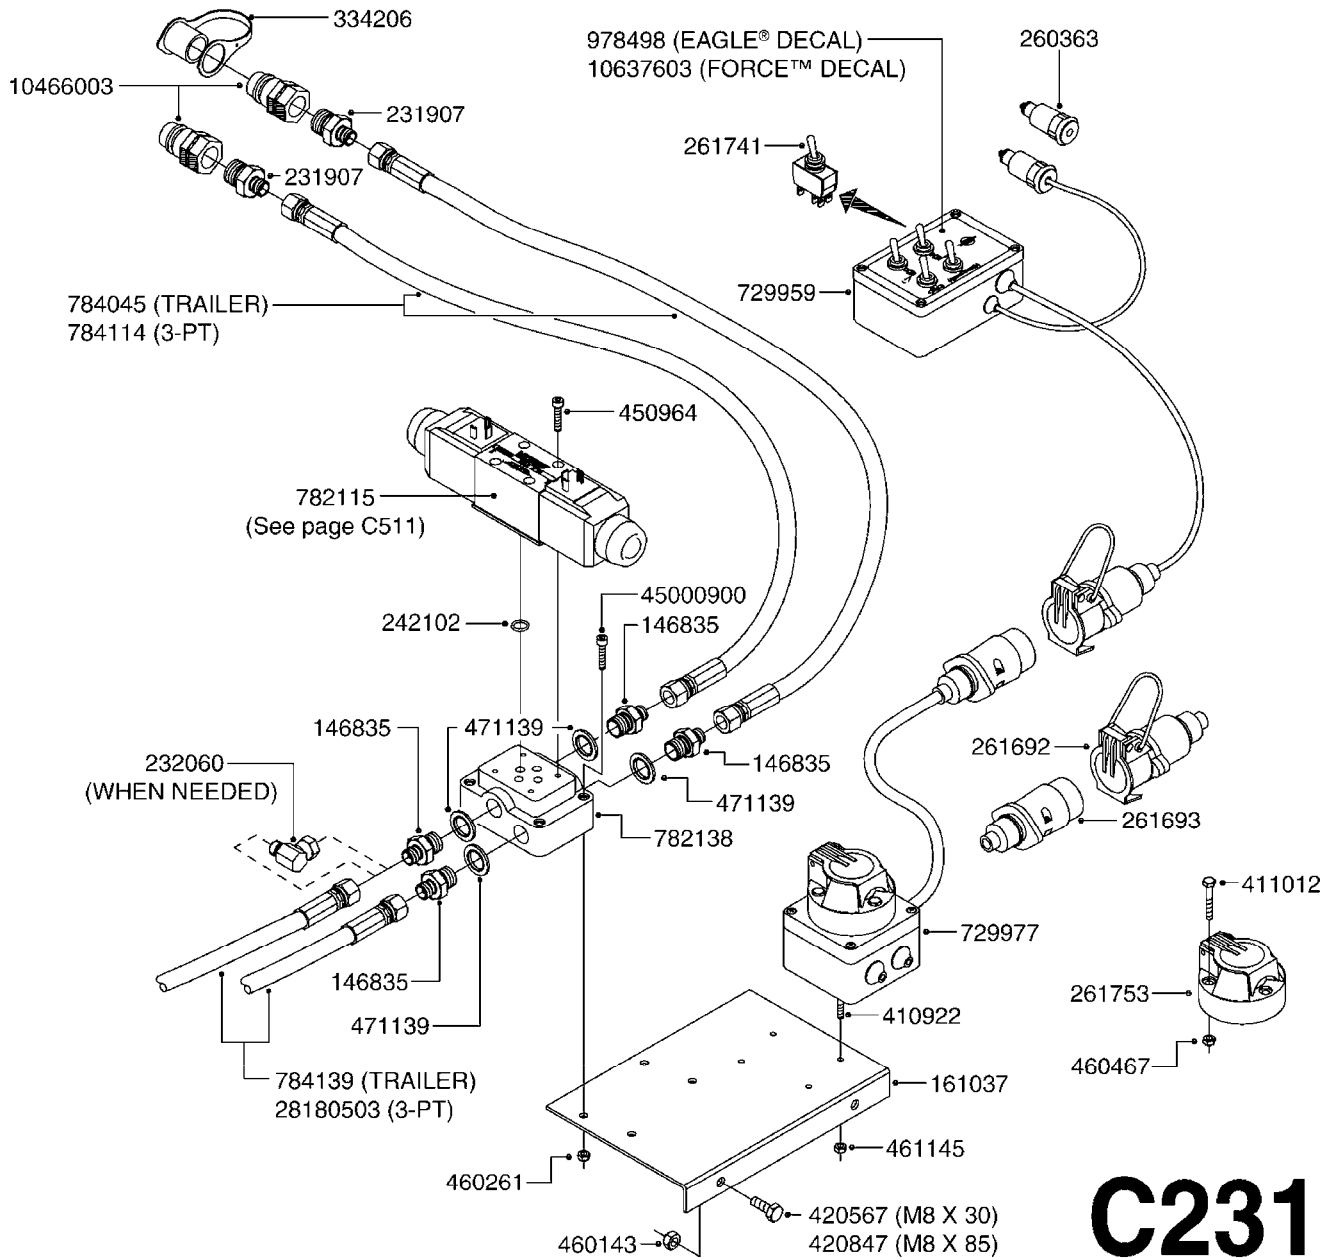

For non-FAROIL cylinder
parts, see page C010.

C230

HYD EAGLE HZ 80-90' W/ DH
C230-HIN, 03:09:09

Page 1
Date 19.03.2013 9:45

parts-n°	order qty	description
146450	1	PIN D19.8 X 75 WITH 2 X D5
146589	1	PIN D19.8 X 65
146671	1	ADAPTOR F.HY CYLINDER L=32
146672	1	NUT HEX LOCK F.ADJUSTER
146835	1	HEX NIPPLE 1/4"X3/8" BSP
146839	1	HEX NIPPLE 1/4"X3/8" BSP 0.7MM
146850	1	HEX NIPPLE 3/8"x3/8" - 1.2mm
147167	1	BUSHING D50/D36X45MM
160802	1	MOUNT PLATE F.HYD SOLENOID'HZ'
160803	1	COVER PLATE F.HYD SOLENOID'HZ'
210730	1	BEARING F.LINK HEAD M20
210881	1	LINK HEAD M20 x D20 L=45
231906	1	HEX NIPPLE 3/8"BSP X 1/2"NPT
231907	1	HEX NIPPLE 1/4"BSP X 1/2"NPT
240866	1	DOWTYSEAL 3/8"
242102	1	O-RING 9.25 X 1.78
260363	1	PLUG 2 POLE 12V
261692	1	PLUG ELEC.7 POLE FEMALE F.CABL
261693	1	PLUG ELEC. 7 POLE MALE
261741	1	SWITCH 2 POLE 12V TOGGLE PRESS
261753	1	PLUG ELEC.7 POLE FEMALE F.BASE
270561	1	SCREW W/SPRING ASSY. (QTY 1)
284029	1	COVER PLUS D10.5/12.0X5.0
284412	1	HOSE HY 3/8" X 315" STR+STR
284456	1	LINK HEAD M20 X D20 L=30
410185	1	BOLT HEX 8.8 DEL M6X16
411012	1	SCREW M5X30 STAINLESS
420847	1	BOLT HEX 8.8 DEL M8X85
430910	1	BOLT HEX 8.8 DEL M20X110
440673	1	SCREW F.PLASTIC 5X12 SS
450964	1	SCREW M5X30 F.CYLINDER
460143	1	NUT HEX M8 LOCK
460261	1	NUT HEX M6X1 LOCK
460467	1	NUT HEX M5 GALV.
460806	1	NUT HEX M20X2.5 LOCK
461200	1	NUT HEX M20X1.5 JAMB.
471139	1	WASHER D22/D17X1.5 BRASS
480384	1	PIN COTTER D5X40
729668	1	DISTRIBUTION BOX, 4 FUNCTION
729959	1	CONTROL BOX DAH 4-FUNCTION
729977	1	DAH DIRECTIONAL VLV JUNC. BOX
782080	1	MANIFOLD BLOCK, 4 FUNCTION
782115	1	HY SOLENOID VALVE DH HYD
782138	1	MOUNT F.BOSCH HY ALT 782138
784045	1	HOSE HY X 1/4 X 157.50"STR+STR
784056	1	HOSE HY X 1/4 X 394.00"STR+ELB
784091	1	HOSE HY X 1/4 X 295.25"STR+ELB
10466003	1	COUPLER PIONEER 8010-04 1/2NPT
28340403	1	HOSE HY X1/4X098.5"STR+ELB
28378803	1	HOSE HY X1/4X85.0"STR+ELB
75074400	1	SEAL KIT 78121800/21/44
78120100	1	CYLINDER TELESC.70/60/40
78122100	1	CYLINDER DOUBLE D50/25-298