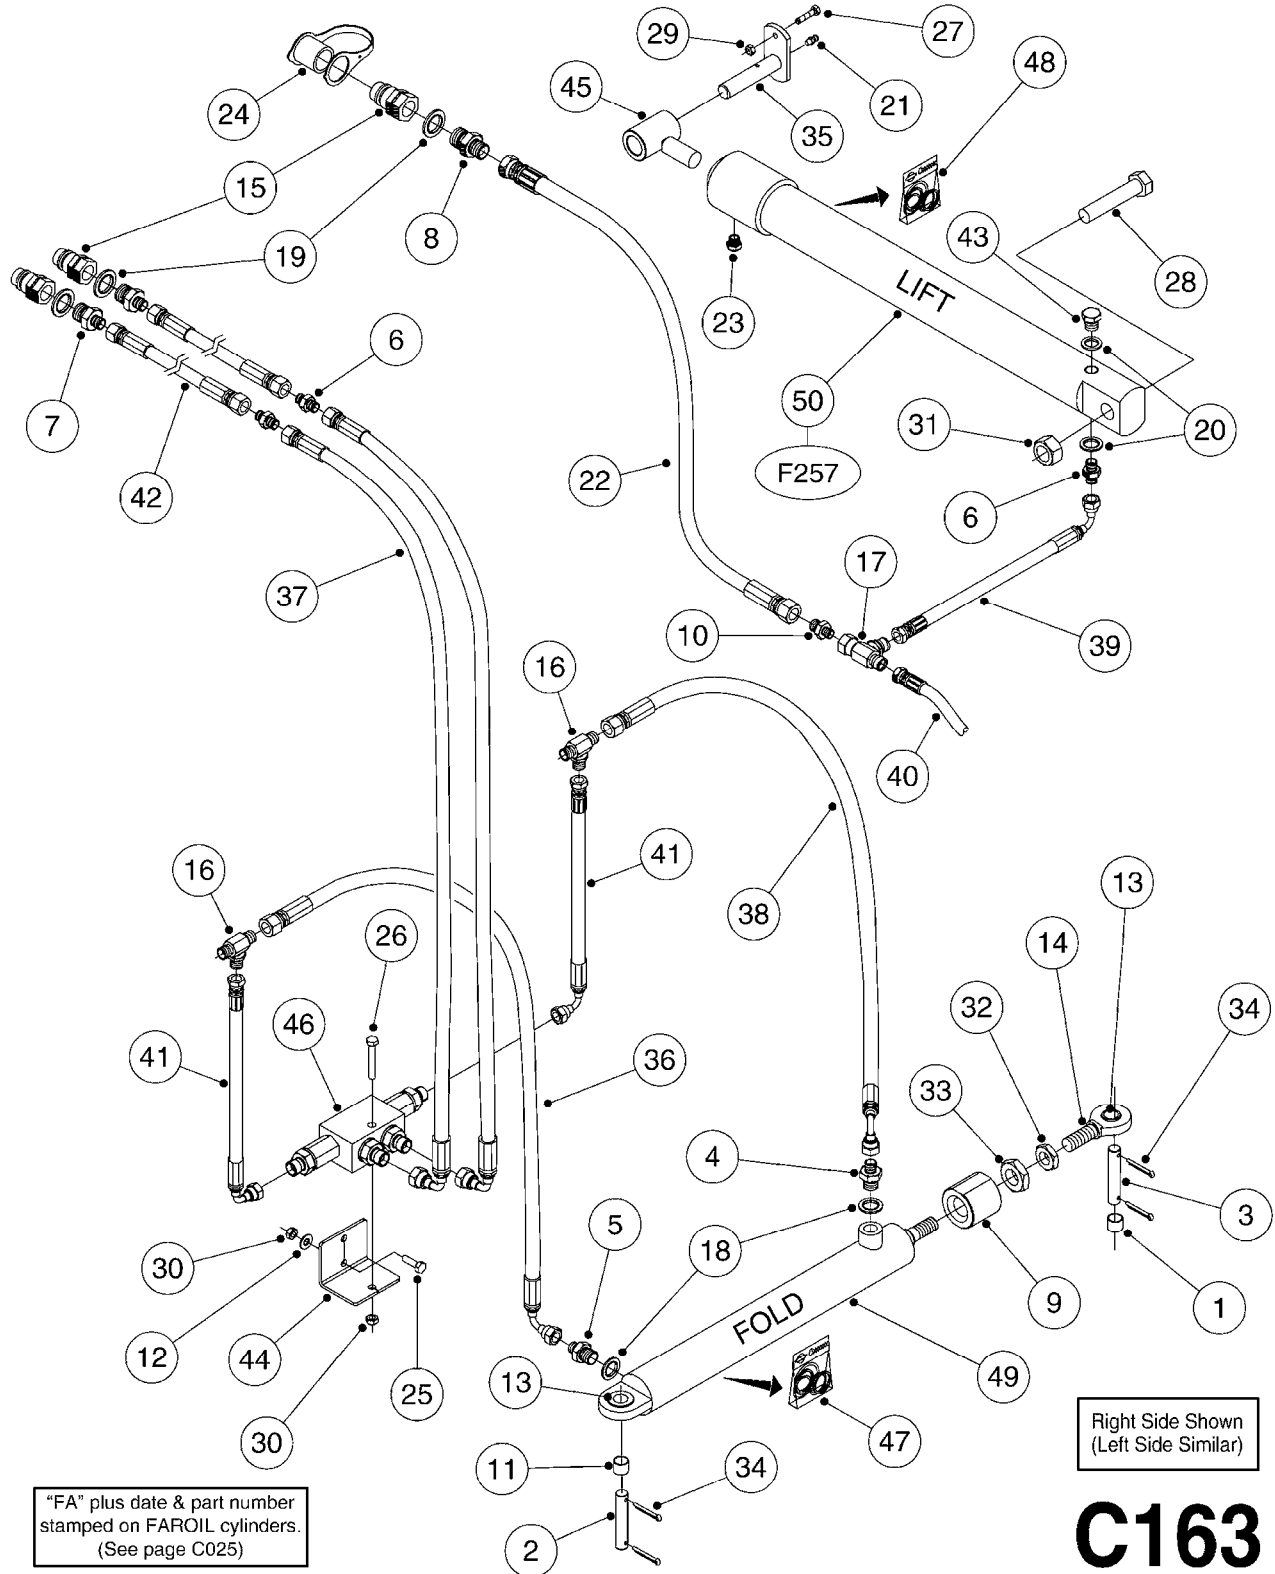

Right Side Shown
(Left Side Similar)

C163

Pos.	parts-n°	order qty	description
1	145912	1	BUSHING D19.8/D17.0X7MM
2	146324	1	SHAFT D16.8 L102/2 X 5
3	146587	1	PIN D16.8 X 65
4	146835	1	HEX NIPPLE 1/4"X3/8" BSP
5	146839	1	HEX NIPPLE 1/4"X3/8" BSP 0.7MM
6	146845	1	HEX NIPPLE 1/4"X1/4"
7	146846	1	HEX NIPPLE 1/2" X 1/4"
8	146847	1	HEX NIPPLE 1/2"X3/8"
9	146992	1	BUSHING F.CYLINDER
10	147061	1	HEX NIPPLE 1/4"X3/8"/1.8
11	151872	1	BUSHING D22.0/18.0 10MM
12	163936	1	WASHER D15/D6.2X1
13	210728	1	BEARING F.LINK HEAD M17
14	210879	1	LINK HEAD M16 x D17
15	230311	1	QUICK COUPLING 1/2"
16	230963	1	TEE 1/4"M X 1/4"M X 1/4"M BSP
17	232109	1	FITT.HY TEE 1/4'BSP UNION
18	240866	1	DOWTYSEAL 3/8"
19	241356	1	DOWTYSEAL 1/2"
20	241404	1	DOWTYSEAL 1/4"
21	283699	1	GREASE NIPPLE M6X1
22	284141	1	HYD HOSE 3/8" L=6000 STR.+STR RANGER 550
22	284257	1	HOSE HY X 3/8 X 242.30'STR+STR RANGER 2000
23	284265	1	PLUG Breather 1/4" F/CYLINDER
24	334206	1	DUST HOOD FOR HY-COUPLING
25	410362	1	BOLT HEX 8.8 DEL M6X20 FT
26	410583	1	BOLT HEX 8.8 DEL M6X40
27	420567	1	BOLT HEX 8.8 DEL M8X30 FT
28	430918	1	M20X100 DIN 931-8.8 DEL
29	460143	1	NUT HEX M8 LOCK
30	460261	1	NUT HEX M6X1 LOCK
31	460806	1	NUT HEX M20X2.5 LOCK
32	461198	1	NUT HEX M16 x 2 JAMB
33	461249	1	NUT HEX M22X1.5
34	480384	1	PIN COTTER D5X40
35	615654	1	PIN D25 X 123 F. PARALIFT
36	784001	1	HOSE HY X 1/4 X 067.00"STR+ELB
37	784015	1	HOSE HY X 1/4 X 209.5" RANGER 550
37	784049	1	HOSE HY X 1/4" X 240"STR+ELB RANGER 2000
38	784019	1	HOSE HY X 1/4 X 078.75"STR+ELB
39	784037	1	HOSE HY X 1/4" x 130"STR+ELB
40	784069	1	HOSE HY X 1/4 X 90.5" STR+ELB
41	784076	1	HOSE, HY, 1/4" L=8.5" STR-ELB
42	784087	1	HOSE HY X 1/4 X 126.00"STR+STR
43	14010400	1	PLUG 1/4" BSP
44	16100400	1	PLATE 3 X 60 X 91 HY BLOCK MT
45	61011803	1	ROD END M24X2 25M 06'07'
46	72256500	1	DOUB.PILOT STEERED COUNT.VALVE
47	75075000	1	SEAL KIT 78122600/27/28/29
48	75075200	1	SEAL KIT 78120900/14/50
49	78122900	1	CYLINDER D40/22X300MM RED
50	78128800	1	CYL.INNER WING FOLD 50/30-500