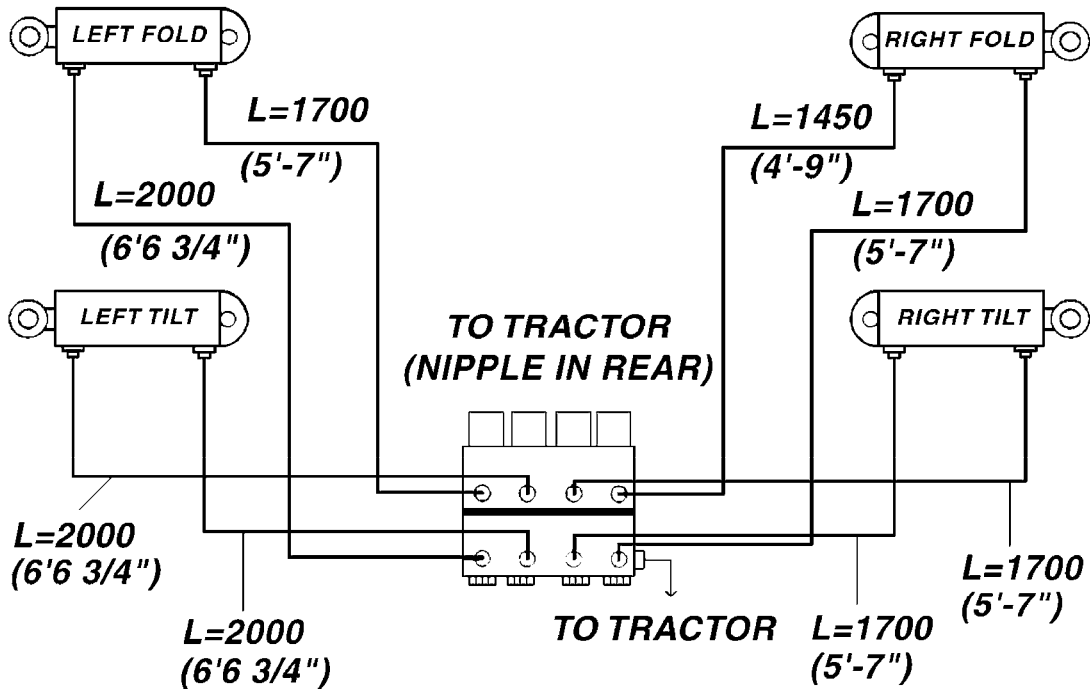

C240

HYD EAGLE HZ CONTROL BOX
C240-HIN, 01:01:01

Page 1

Date 19.03.2013 9:45

parts-n°	order qty	description
260363	1	PLUG 2 POLE 12V
260864	1	SWITCH F.HY BOOM CONTROL BOX
261133	1	PLUG HOUSING F.8 POLE PLUG
261134	1	PLUG INSERT 8 POLE MALE
261135	1	PLUG HOUSING 8 POLE FEMALE
261136	1	PLUG INSERT 8 POLE FEMALE
440632	1	SCREW M4X13
727797	1	CONTROL BOX EAGLE BOOM
728429	1	CABLE ASSY. F. HYD. CONTROL
978321	1	DECAL HZ CONTROL BOX