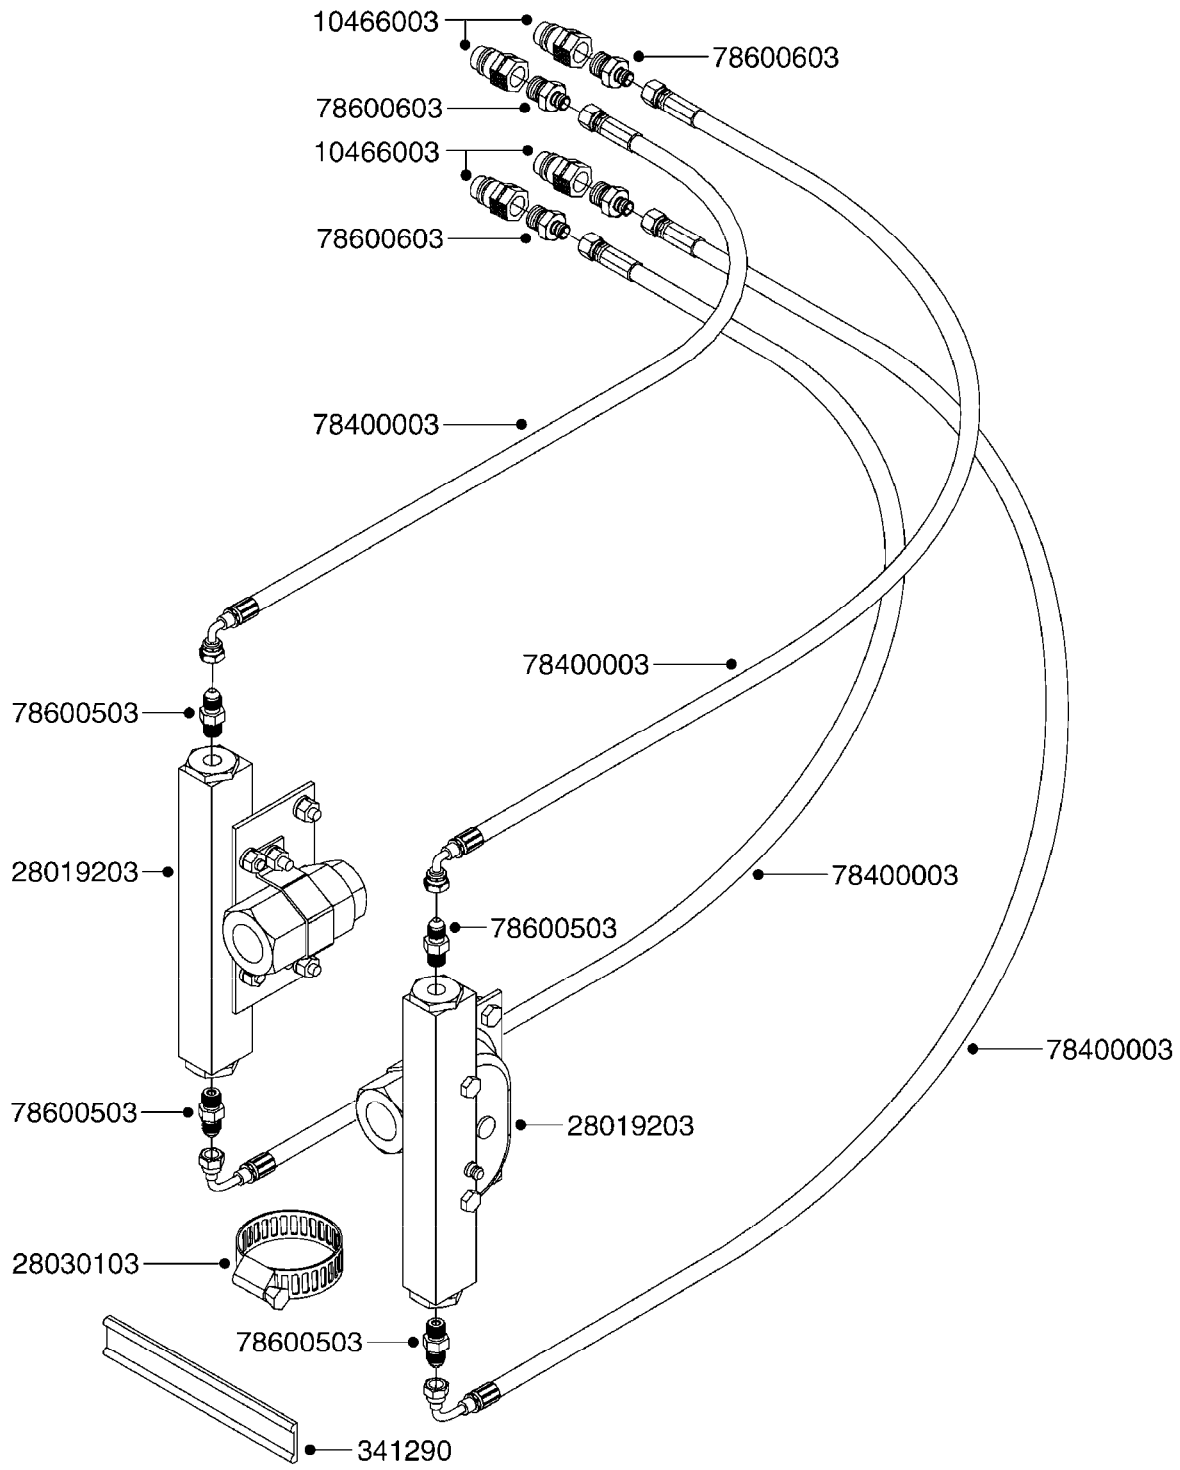

C470

HYD - REMOTE SECTION VALVES
C470-HIN, 15:06:07

Page 1

Date 19.03.2013 9:46

parts-n°	order qty	description
341290	1	RUBBER STRAP, L=110
10466003	1	COUPLER PIONEER 8010-04 1/2NPT
28019203	1	VALVE HYD SHUTOFF 3/4"NPT
28030103	1	CLAMP HOSE GEAR P5/4-S1.5"6724
78400003	1	HOSE 1/4X 8' 90F JIC-STRF JIC
78600503	1	FITTING 1/8NPT X 7/16JIC M X M
78600603	1	FITTING 1/2NPT X 7/16JIC M X M