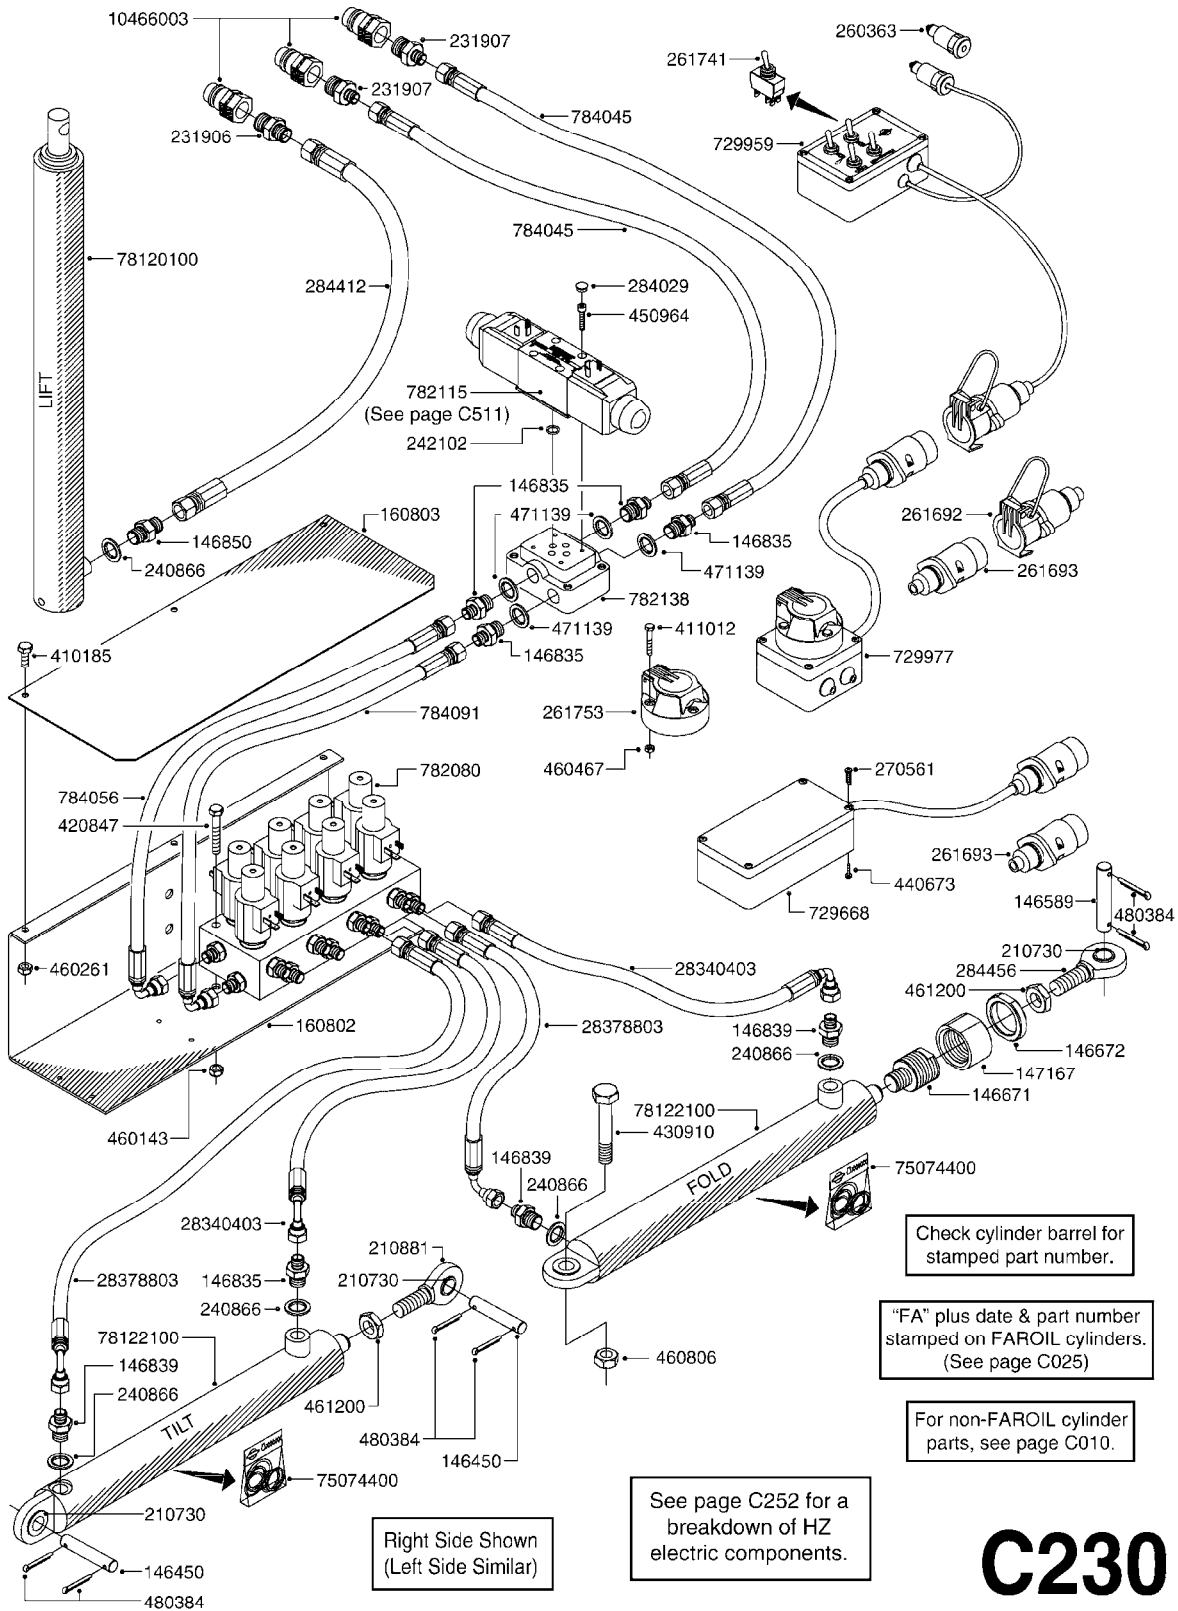

Right Side Shown
(Left Side Similar)

See page C252 for a
breakdown of HZ
electric components.

Check cylinder barrel for
stamped part number.

"FA" plus date & part number
stamped on FAROIL cylinders.
(See page C025)

For non-FAROIL cylinder
parts, see page C010.

C230

HYD EAGLE HZ 80-90' W/ DH
C230-HIN, 03:09:09

Page 1
Date 19.03.2013 9:45

parts-n°	order qty	description
146450	1	PIN D19.8 X 75 WITH 2 X D5
146589	1	PIN D19.8 X 65
146671	1	ADAPTOR F.HY CYLINDER L=32
146672	1	NUT HEX LOCK F.ADJUSTER
146835	1	HEX NIPPLE 1/4"X3/8" BSP
146839	1	HEX NIPPLE 1/4"X3/8" BSP 0.7MM
146850	1	HEX NIPPLE 3/8"x3/8" - 1.2mm
147167	1	BUSHING D50/D36X45MM
160802	1	MOUNT PLATE F.HYD SOLENOID'HZ'
160803	1	COVER PLATE F.HYD SOLENOID'HZ'
210730	1	BEARING F.LINK HEAD M20
210881	1	LINK HEAD M20 x D20 L=45
231906	1	HEX NIPPLE 3/8"BSP X 1/2"NPT
231907	1	HEX NIPPLE 1/4"BSP X 1/2"NPT
240866	1	DOWTYSEAL 3/8"
242102	1	O-RING 9.25 X 1.78
260363	1	PLUG 2 POLE 12V
261692	1	PLUG ELEC.7 POLE FEMALE F.CABL
261693	1	PLUG ELEC. 7 POLE MALE
261741	1	SWITCH 2 POLE 12V TOGGLE PRESS
261753	1	PLUG ELEC.7 POLE FEMALE F.BASE
270561	1	SCREW W/SPRING ASSY. (QTY 1)
284029	1	COVER PLUS D10.5/12.0X5.0
284412	1	HOSE HY 3/8" X 315" STR+STR
284456	1	LINK HEAD M20 X D20 L=30
410185	1	BOLT HEX 8.8 DEL M6X16
411012	1	SCREW M5X30 STAINLESS
420847	1	BOLT HEX 8.8 DEL M8X85
430910	1	BOLT HEX 8.8 DEL M20X110
440673	1	SCREW F.PLASTIC 5X12 SS
450964	1	SCREW M5X30 F.CYLINDER
460143	1	NUT HEX M8 LOCK
460261	1	NUT HEX M6X1 LOCK
460467	1	NUT HEX M5 GALV.
460806	1	NUT HEX M20X2.5 LOCK
461200	1	NUT HEX M20X1.5 JAMB.
471139	1	WASHER D22/D17X1.5 BRASS
480384	1	PIN COTTER D5X40
729668	1	DISTRIBUTION BOX, 4 FUNCTION
729959	1	CONTROL BOX DAH 4-FUNCTION
729977	1	DAH DIRECTIONAL VLV JUNC. BOX
782080	1	MANIFOLD BLOCK, 4 FUNCTION
782115	1	HY SOLENOID VALVE DH HYD
782138	1	MOUNT F.BOSCH HY ALT 782138
784045	1	HOSE HY X 1/4 X 157.50"STR+STR
784056	1	HOSE HY X 1/4 X 394.00"STR+ELB
784091	1	HOSE HY X 1/4 X 295.25"STR+ELB
10466003	1	COUPLER PIONEER 8010-04 1/2NPT
28340403	1	HOSE HY X1/4X098.5"STR+ELB
28378803	1	HOSE HY X1/4X85.0"STR+ELB
75074400	1	SEAL KIT 78121800/21/44
78120100	1	CYLINDER TELESC.70/60/40
78122100	1	CYLINDER DOUBLE D50/25-298