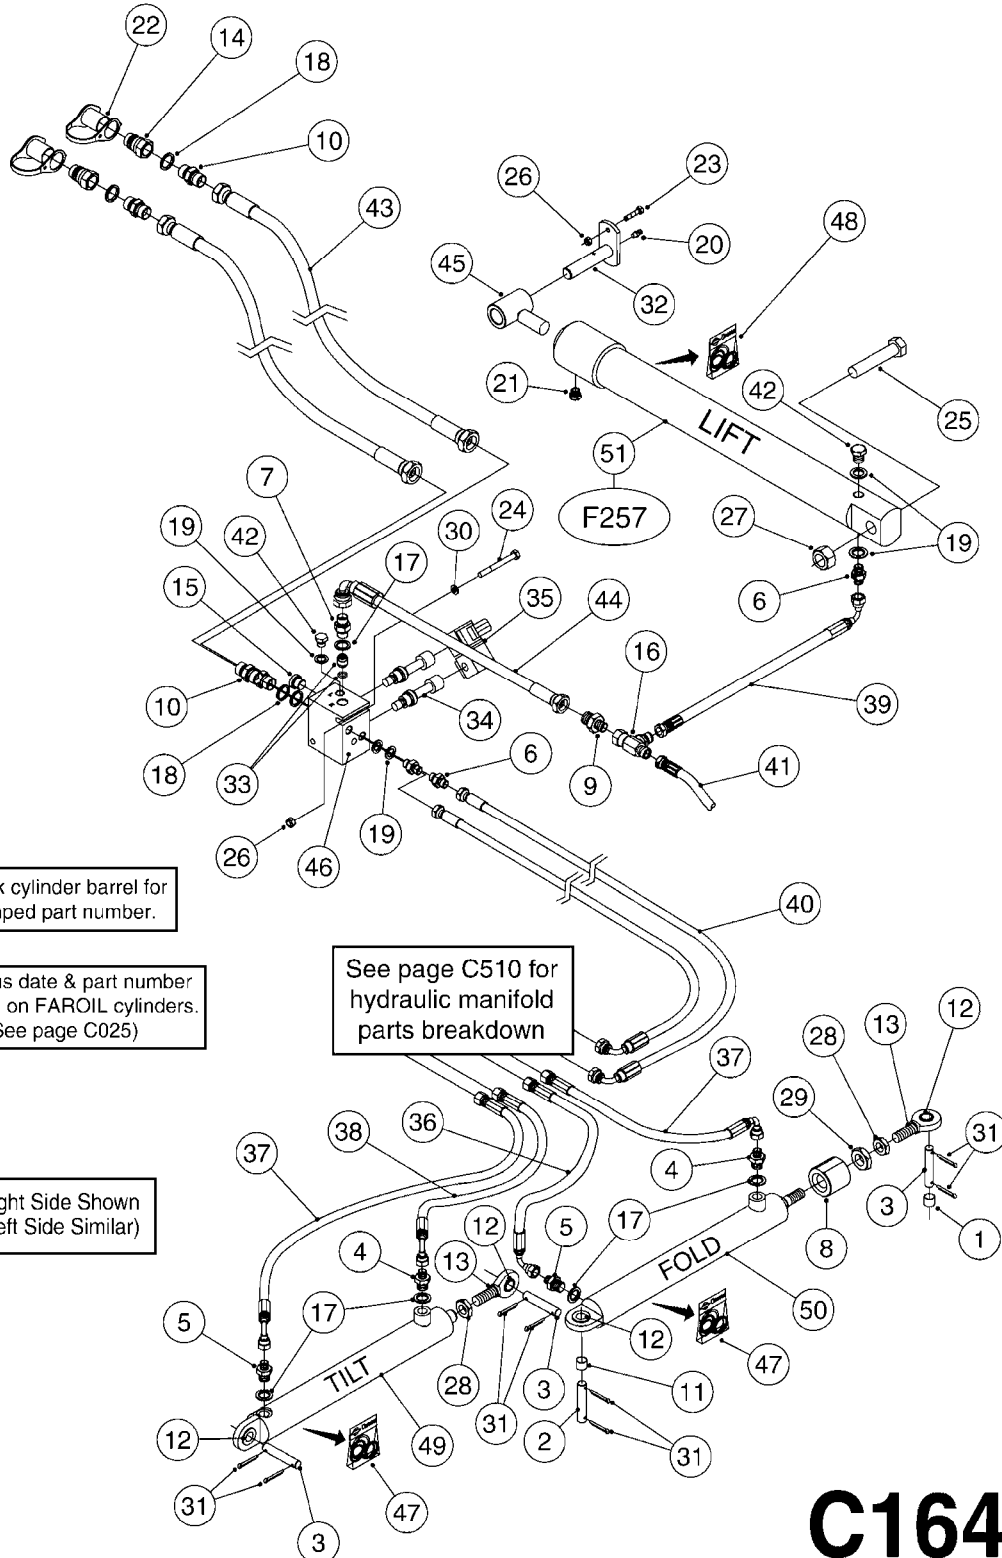

Check cylinder barrel for stamped part number.

"FA" plus date & part number stamped on FAROIL cylinders. (See page C025)

See page C510 for hydraulic manifold parts breakdown

Right Side Shown (Left Side Similar)

C164

HYDRAULICS HZ - RANGER 2000
C164-HIN, 18:09:12

Page 1
Date 19.03.2013 9:45

Pos.	parts-n°	order qty	description
1	145912	1	BUSHING D19.8/D17.0X7MM
2	146324	1	SHAFT D16.8 L102/2 X 5
3	146587	1	PIN D16.8 X 65
4	146835	1	HEX NIPPLE 1/4"X3/8" BSP
5	146839	1	HEX NIPPLE 1/4"X3/8" BSP 0.7MM
6	146845	1	HEX NIPPLE 1/4"X1/4"
7	146850	1	HEX NIPPLE 3/8"x3/8" - 1.2mm
8	146992	1	BUSHING F.CYLINDER
9	147061	1	HEX NIPPLE 1/4"X3/8"/1.8
10	147132	1	HEX NIPPLE 1/2"X1/2" BSP DEL
11	151872	1	BUSHING D22.0/18.0 10MM
12	210728	1	BEARING F.LINK HEAD M17
13	210879	1	LINK HEAD M16 x D17
14	230311	1	QUICK COUPLING 1/2"
15	231924	1	PLUG 3/8'
16	232109	1	FITT.HY TEE 1/4'BSP UNION
17	240866	1	DOWTYSEAL 3/8"
18	241356	1	DOWTYSEAL 1/2"
19	241404	1	DOWTYSEAL 1/4"
20	283699	1	GREASE NIPPLE M6X1
21	284265	1	PLUG Breather 1/4" F/CYLINDER
22	334206	1	DUST HOOD FOR HY-COUPLING
23	420567	1	BOLT HEX 8.8 DEL M8X30 FT
24	421255	1	BOLT HEX 8.8 SS M8X75
25	430918	1	M20X100 DIN 931-8.8 DEL
26	460143	1	NUT HEX M8 LOCK
27	460806	1	NUT HEX M20X2.5 LOCK
28	461198	1	NUT HEX M16 x 2 JAMB
29	461249	1	NUT HEX M22X1.5
30	471126	1	WASHER D16/D8.4X1.6 SS
31	480384	1	PIN COTTER D5X40
32	615654	1	PIN D25 X 123 F. PARALIFT
33	782062	1	NON-RETURN VALVE UTV 3/8"
34	782129	1	SOLENOID VALVE 25L, 3/4"NC
35	782135	1	SOLENOID W. AMP F.VALVE 782129
36	784001	1	HOSE HY X 1/4 X 067.00"STR+ELB
37	784019	1	HOSE HY X 1/4 X 078.75"STR+ELB
38	784025	1	HOSE HY X 1/4" x 86.6"STR+ELB
39	784037	1	HOSE HY X 1/4" x 130"STR+ELB
40	784049	1	HOSE HY X 1/4" X 240"STR+ELB
41	784069	1	HOSE HY X 1/4 X 90.5" STR+ELB
42	14010400	1	PLUG 1/4" BSP
43	28052100	1	HOSE HY X 1/2" X 122.0"STR+STR
44	28077100	1	HOSE HY X 3/8" X 98.5" STR+ELB
45	61011803	1	ROD END M24X2 25M 06'07'
46	72286200	1	HYD. BLOCK COMP. PARA-LIFT NCM
47	75075000	1	SEAL KIT 78122600/27/28/29
48	75075200	1	SEAL KIT 78120900/14/50
49	78122700	1	CYLINDER D40/22X300MM RED
50	78122900	1	CYLINDER D40/22X300MM RED
51	78128800	1	CYL.INNER WING FOLD 50/30-500