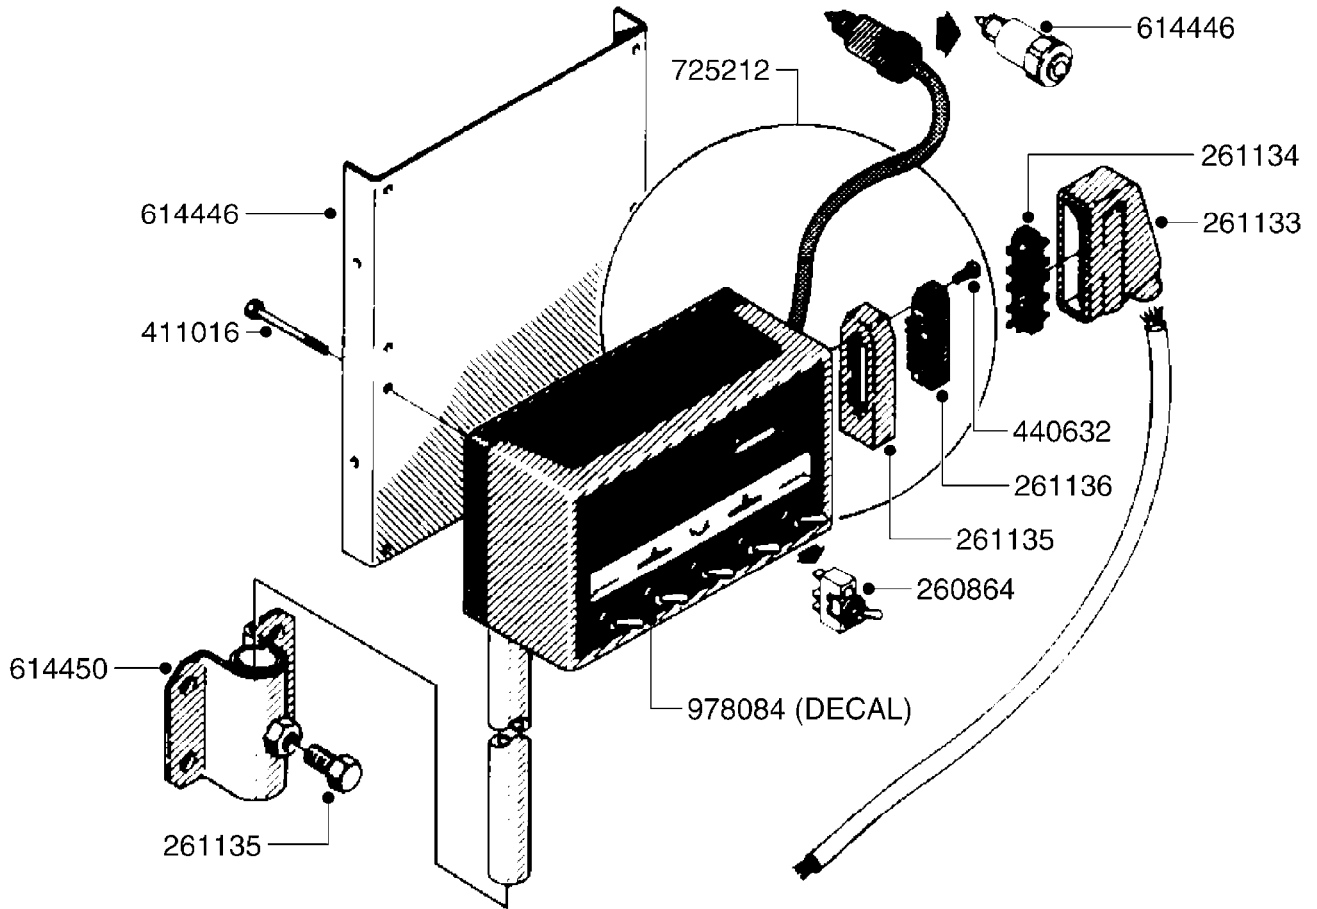

COMPLETE ASSEMBLY
728429: 39'4" (12m)
728667: 8'2" (2.5m)

C120

HYDRAULICS - CONTROL BOX SW/HZ
C120-HIN, 01:01:01

Page 1

Date 19.03.2013 9:45

parts-n°	order qty	description
260864	1	SWITCH F.HY BOOM CONTROL BOX
261133	1	PLUG HOUSING F.8 POLE PLUG
261134	1	PLUG INSERT 8 POLE MALE
261135	1	PLUG HOUSING 8 POLE FEMALE
261136	1	PLUG INSERT 8 POLE FEMALE
411016	1	SCREW M4X50 CYLINDER
440632	1	SCREW M4X13
614446	1	BRACKET F/REMOTE CONTROL BOX
614450	1	MOUNT BRACKET F. PIPE BRKT.
725212	1	CONTROL BOX FOR HYD.BOOM
728429	1	CABLE ASSY. F. HYD. CONTROL
728667	1	CABLE-QUICK ATTACH 8 PIN
978084	1	DECAL HYD. CONTROL BOX