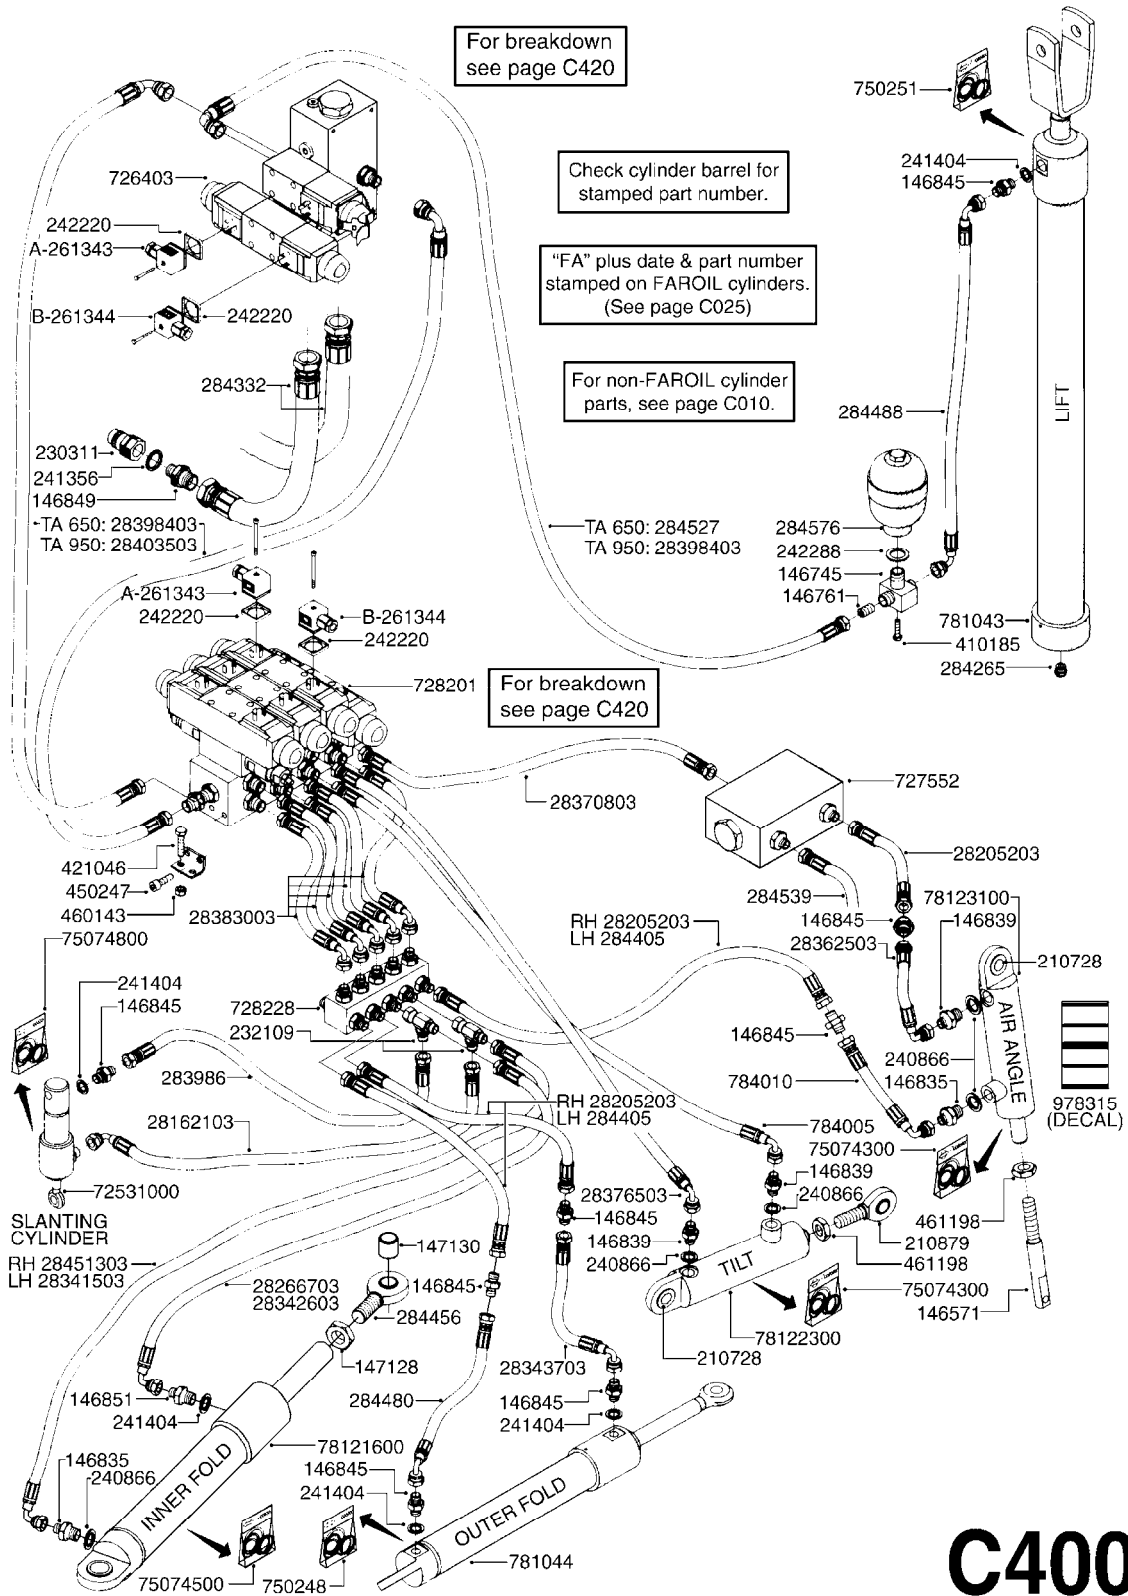

C400

HYD TWIN 60'-66' HAC POST 94
C400-HIN, 14:12:07

Page 1
Date 19.03.2013 9:46

parts-n°	order qty	description
146571	1	PIN D20 X 185
146745	1	TEE BLOCK M18X1.5-3/8"X1/4"
146761	1	ADAPTOR
146835	1	HEX NIPPLE 1/4"X3/8" BSP
146839	1	HEX NIPPLE 1/4"X3/8" BSP 0.7MM
146845	1	HEX NIPPLE 1/4"X1/4"
146849	1	HEX. NIPPLE 3/4"BSP X 1/2"BSP
146851	1	HEX NIPPLE 1/4"x1/4" 0.7MM
147128	1	NUT M24X2 NV-32
147130	1	BUSHING D25/20 20MM
210728	1	BEARING F.LINK HEAD M17
210879	1	LINK HEAD M16 x D17
230311	1	QUICK COUPLING 1/2"
232109	1	FITT.HY TEE 1/4'BSP UNION
240866	1	DOWTYSEAL 3/8"
241356	1	DOWTYSEAL 1/2"
241404	1	DOWTYSEAL 1/4"
242220	1	GASKET F. HIRSMANN PLUG
242288	1	SEAL F. HYD ACCUMULATOR TWIN
261343	1	HIRSCHMANN PLUG 'A' GREY
261344	1	HIRSCHMANN PLUG B BLACK
28162103	1	HOSE HY X1/4X037.37"STR+ELB
28205203	1	HOSE HY X1/4X025.56" STR+STR
28266703	1	HOSE HY X1/4X029.50"STR+ELB
28341503	1	HOSE HY X1/4X078.75"STR+ELB
28342603	1	HOSE HY X1/4X066.93"STR+ELB
28343703	1	HOSE HY X1/4X177.18" STR+ELB
28362503	1	HOSE HY X1/4X137.81"STR+ELB
28370803	1	HOSE HY X1/4X011.80"STR+STR
28376503	1	HOSE HY X1/4X047.25"STR+ELB
28383003	1	HOSE HY X1/4X014.56'STR+ELB
28398403	1	*HOSE HY X3/8X236.25'STR+ELB
283986	1	HY-HOSE 1/4'X850/UNION NUT 90
28403503	1	*HOSE HY X3/8X275.56'STR+ELB
284265	1	PLUG Breather 1/4" F/CYLINDER
284332	1	HOSE HY X 3/4 X 2800
284405	1	HYDRAULIC HOSE 1/4' - 1650MM
284456	1	LINK HEAD M20 X D20 L=30
284480	1	HYDRAULIC HOSE 1/4'X4200
284488	1	HYDRAULIC HOSE 1/4' - 800MM
28451303	1	HOSE HY X1/4X043.5'STR+ELB
284527	1	HOSE HY X 3/8 X 165.36
284539	1	HYDRAULICHOSE 1/4' - 1850MM
284576	1	HYD.ACCUMLATOR 70 BAR
410185	1	BOLT HEX 8.8 DEL M6X16
421046	1	BOLT HEX 8.8 DEL M8X25 FT
450247	1	SCREW M8X20 8.8 GALV. ALLEN
460143	1	NUT HEX M8 LOCK
461198	1	NUT HEX M16 x 2 JAMB
726403	1	MANIFOLD BLOCK COUPLING
727552	1	FLOW DIVIDER MOUNTED
728201	1	MANIFOLD BLOCK TA-HAC/462
728228	1	MANIFOLD
750248	1	SEAL KIT F.HY CYL.781031/33
750251	1	SEAL KIT F.HY CYL.
781043	1	CYLINDER DOUBLE D60/25-900
781044	1	CYLINDER DOUBLE D40/20-300
784005	1	HOSE HY X 1/4 X 037.38"STR+ELB
784010	1	HOSE HY X 1/4 X 149.5"STR+ELB
978315	1	DECAL AIR SLOT CYL.TWIN SYS
72531000	1	CYL. D25/12-50/78124200 W/FITT