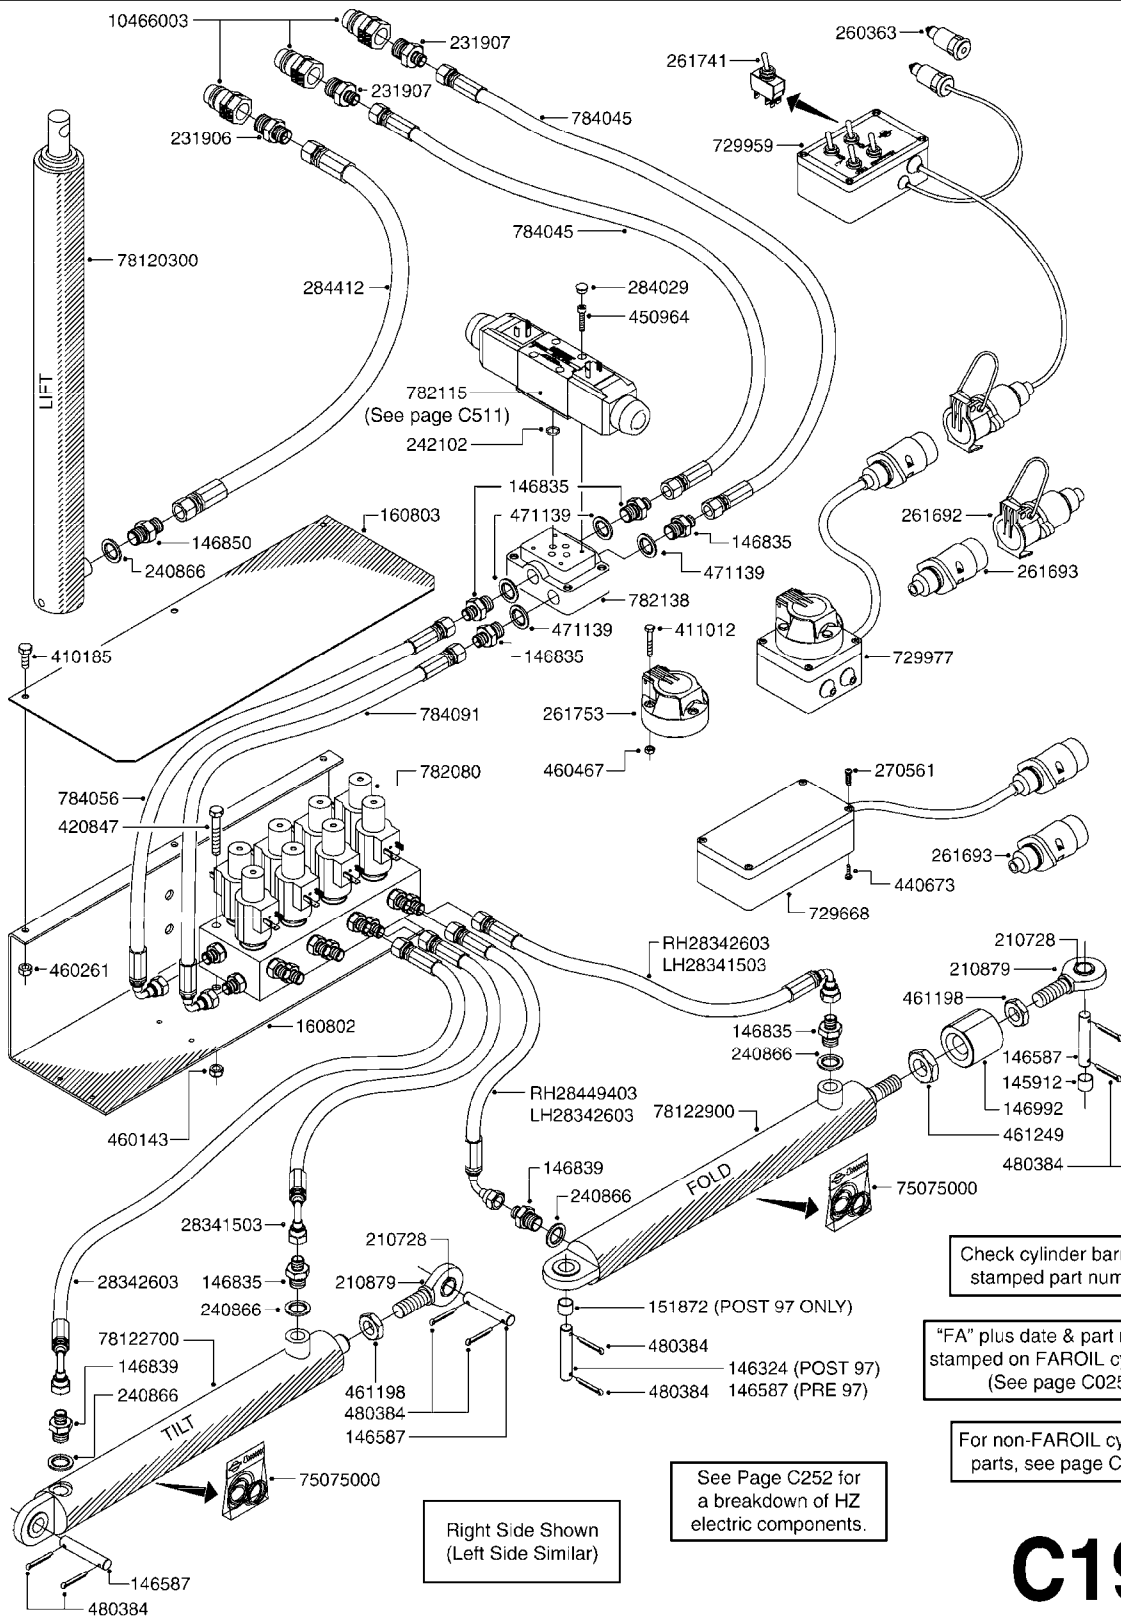

Right Side Shown (Left Side Similar)

C180

HYDRAULCS EAG HZ 45-66'POST 95
C180-HIN, 14:12:07

Page 1
Date 19.03.2013 9:45

parts-n°	order qty	description
145912	1	BUSHING D19.8/D17.0X7MM
146324	1	SHAFT D16.8 L102/2 X 5
146587	1	PIN D16.8 X 65
146835	1	HEX NIPPLE 1/4"X3/8" BSP
146839	1	HEX NIPPLE 1/4"X3/8" BSP 0.7MM
146845	1	HEX NIPPLE 1/4"X1/4"
146850	1	HEX NIPPLE 3/8"x3/8" - 1.2mm
146992	1	BUSHING F.CYLINDER
151872	1	BUSHING D22.0/18.0 10MM
160802	1	MOUNT PLATE F.HYD SOLENOID'HZ'
160803	1	COVER PLATE F.HYD SOLENOID'HZ'
210728	1	BEARING F.LINK HEAD M17
210879	1	LINK HEAD M16 x D17
231906	1	HEX NIPPLE 3/8"BSP X 1/2"NPT
231907	1	HEX NIPPLE 1/4"BSP X 1/2"NPT
240866	1	DOWTYSEAL 3/8"
241404	1	DOWTYSEAL 1/4"
284412	1	HOSE HY 3/8" X 315" STR+STR
410185	1	BOLT HEX 8.8 DEL M6X16
420604	1	BOLT HEX 8.8 DEL M10X25 FT
420847	1	BOLT HEX 8.8 DEL M8X85
460143	1	NUT HEX M8 LOCK
460261	1	NUT HEX M6X1 LOCK
460423	1	NUT HEX M10X1.5 LOCK
461198	1	NUT HEX M16 x 2 JAMB
461249	1	NUT HEX M22X1.5
480384	1	PIN COTTER D5X40
784045	1	HOSE HY X 1/4 X 157.50"STR+STR
784078	1	HOSE HY X 1/4 X 417.33"
784091	1	HOSE HY X 1/4 X 295.25"STR+ELB
10466003	1	COUPLER PIONEER 8010-04 1/2NPT
28341503	1	HOSE HY X1/4X078.75"STR+ELB
28342603	1	HOSE HY X1/4X066.93"STR+ELB
28449403	1	HOSE HY X1/4X057.08"STR+ELB
75075000	1	SEAL KIT 78122600/27/28/29
78120300	1	CYLINDER 60/50/30 1100MM
78122700	1	CYLINDER D40/22X300MM RED
78122900	1	CYLINDER D40/22X300MM RED