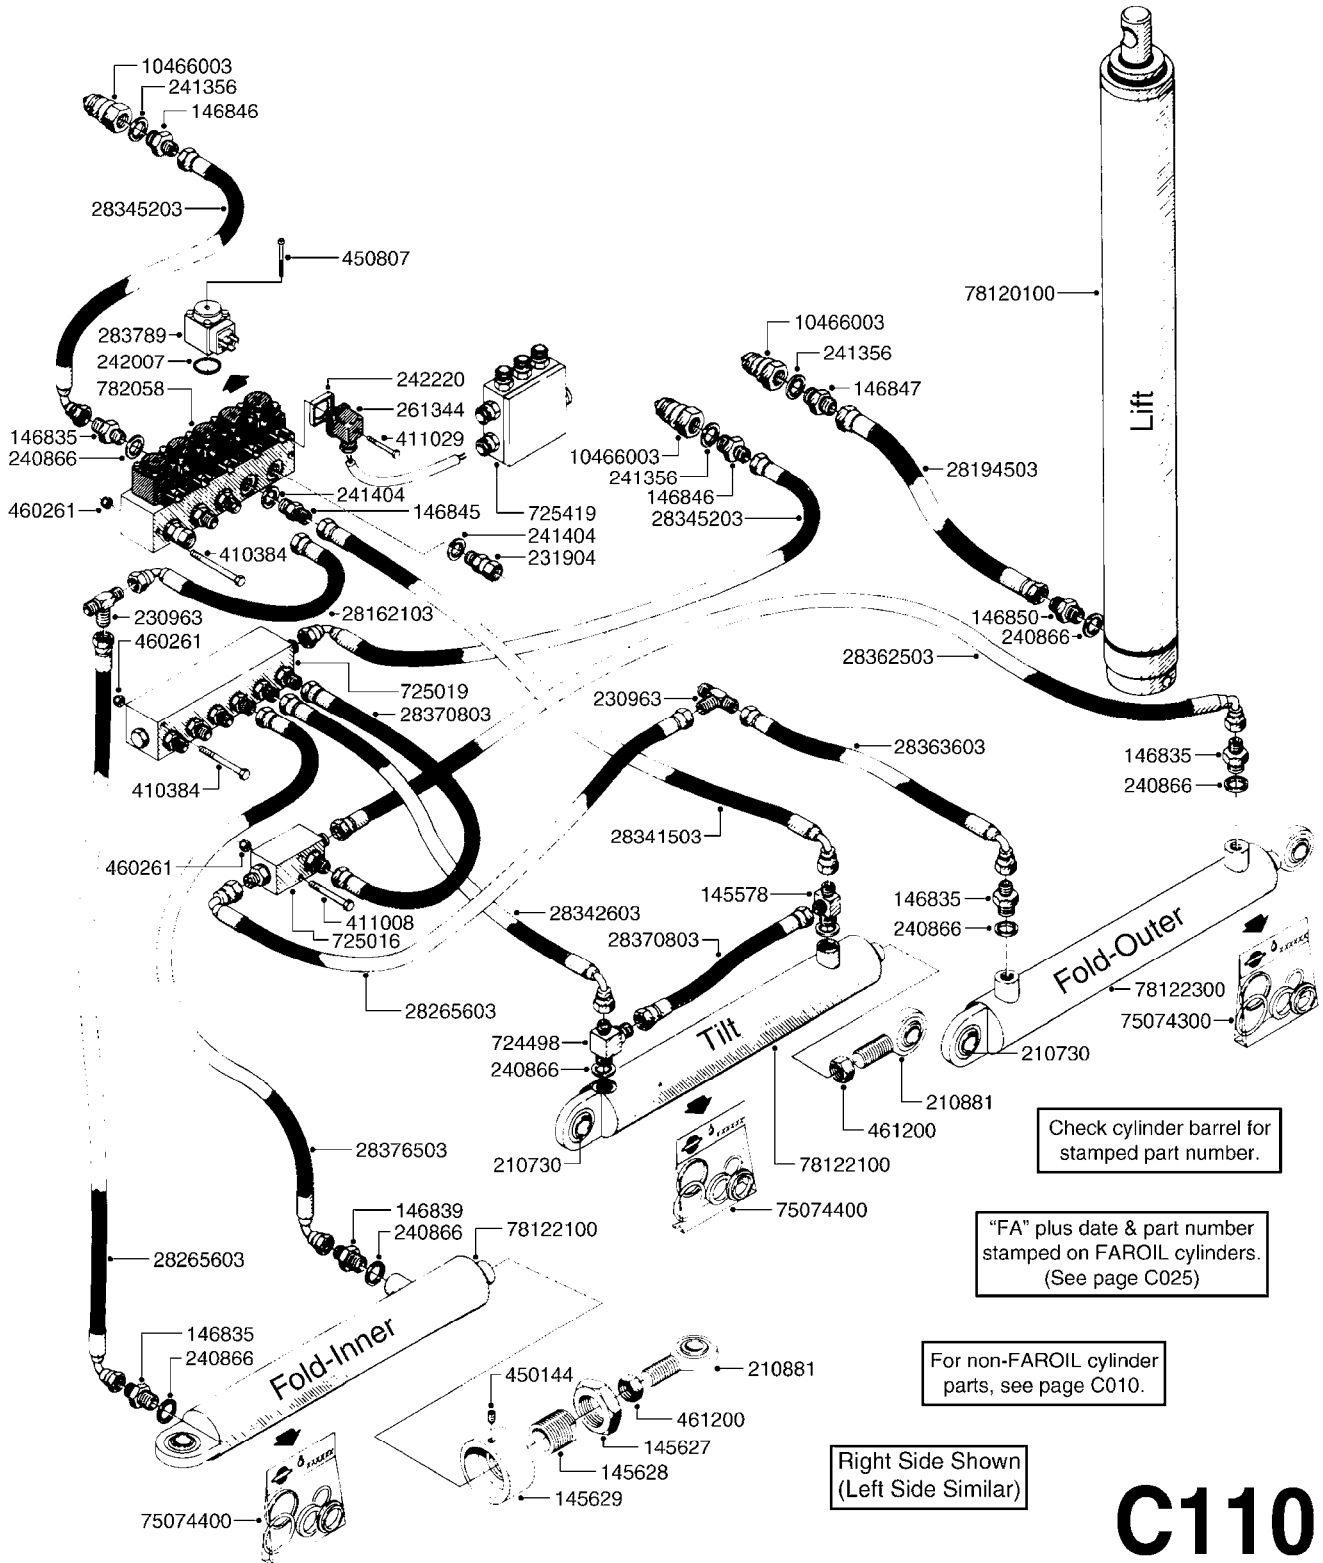

C110

HYDRAULICS - SW/HZ 82'
C110-HIN, 14:12:07

Page 1
Date 19.03.2013 9:45

parts-n°	order qty	description
145578	1	TEE 3/8"X1/4X1/4
145627	1	NUT FOR CYLINDER
145628	1	THREAD.BUSHING F.CYL.STOP L=40
145629	1	CYL. STOP
146835	1	HEX NIPPLE 1/4"X3/8" BSP
146839	1	HEX NIPPLE 1/4"X3/8" BSP 0.7MM
146845	1	HEX NIPPLE 1/4"X1/4"
146846	1	HEX NIPPLE 1/2" X 1/4"
146847	1	HEX NIPPLE 1/2"X3/8"
146850	1	HEX NIPPLE 3/8"x3/8" - 1.2mm
210730	1	BEARING F.LINK HEAD M20
210881	1	LINK HEAD M20 x D20 L=45
230963	1	TEE 1/4"M X 1/4"M X 1/4"M BSP
231904	1	NIPPLE NIPPLE W/NUT 1/4"
240866	1	DOWTYSEAL 3/8"
241356	1	DOWTYSEAL 1/2"
241404	1	DOWTYSEAL 1/4"
242007	1	O-RING D9.1X1.6
242220	1	GASKET F. HIRSMANN PLUG
261344	1	HIRSCHMANN PLUG B BLACK
283789	1	SOLENOID F.HYD. VALVE
410384	1	BOLT HEX 8.8 DEL M6X65
411008	1	BOLT HEX 8.8 DEL M6X55
411029	1	SCREW M3X35 F.HIRSMANN PLUG
450144	1	SCREW M6X10 8.8
450807	1	SCREW M4X45 ALLEN
460261	1	NUT HEX M6X1 LOCK
461200	1	NUT HEX M20X1.5 JAMB.
724498	1	TEE PIECE 3/8 X 1/4 X 1/4
725016	1	CHECK VALVE ASSY. F. HYD.
725019	1	MANIFOLD BLOCK F. HYD.
725419	1	CONTROL BOX BLACK
782058	1	HY VALVE
10466003	1	COUPLER PIONEER 8010-04 1/2NPT
28162103	1	HOSE HY X1/4X037.37"STR+ELB
28194503	1	*HOSE HY X3/8X098.43"STR+ELB
28265603	1	HOSE HY X1/4X017.75"STR+ELB
28341503	1	HOSE HY X1/4X078.75"STR+ELB
28342603	1	HOSE HY X1/4X066.93"STR+ELB
28345203	1	HOSE HY X1/4X192.93"STR+ELB
28362503	1	HOSE HY X1/4X137.81"STR+ELB
28363603	1	HOSE HY X 1/4 X 129.93"STR+EL
28370803	1	HOSE HY X1/4X011.80"STR+STR
28376503	1	HOSE HY X1/4X047.25"STR+ELB
75074300	1	SEALKIT78122000/23-25/30-32/46
75074400	1	SEAL KIT 78121800/21/44
78120100	1	CYLINDER TELESC.70/60/40
78122100	1	CYLINDER DOUBLE D50/25-298
78122300	1	CYLINDER DOUBLE D40/20-180