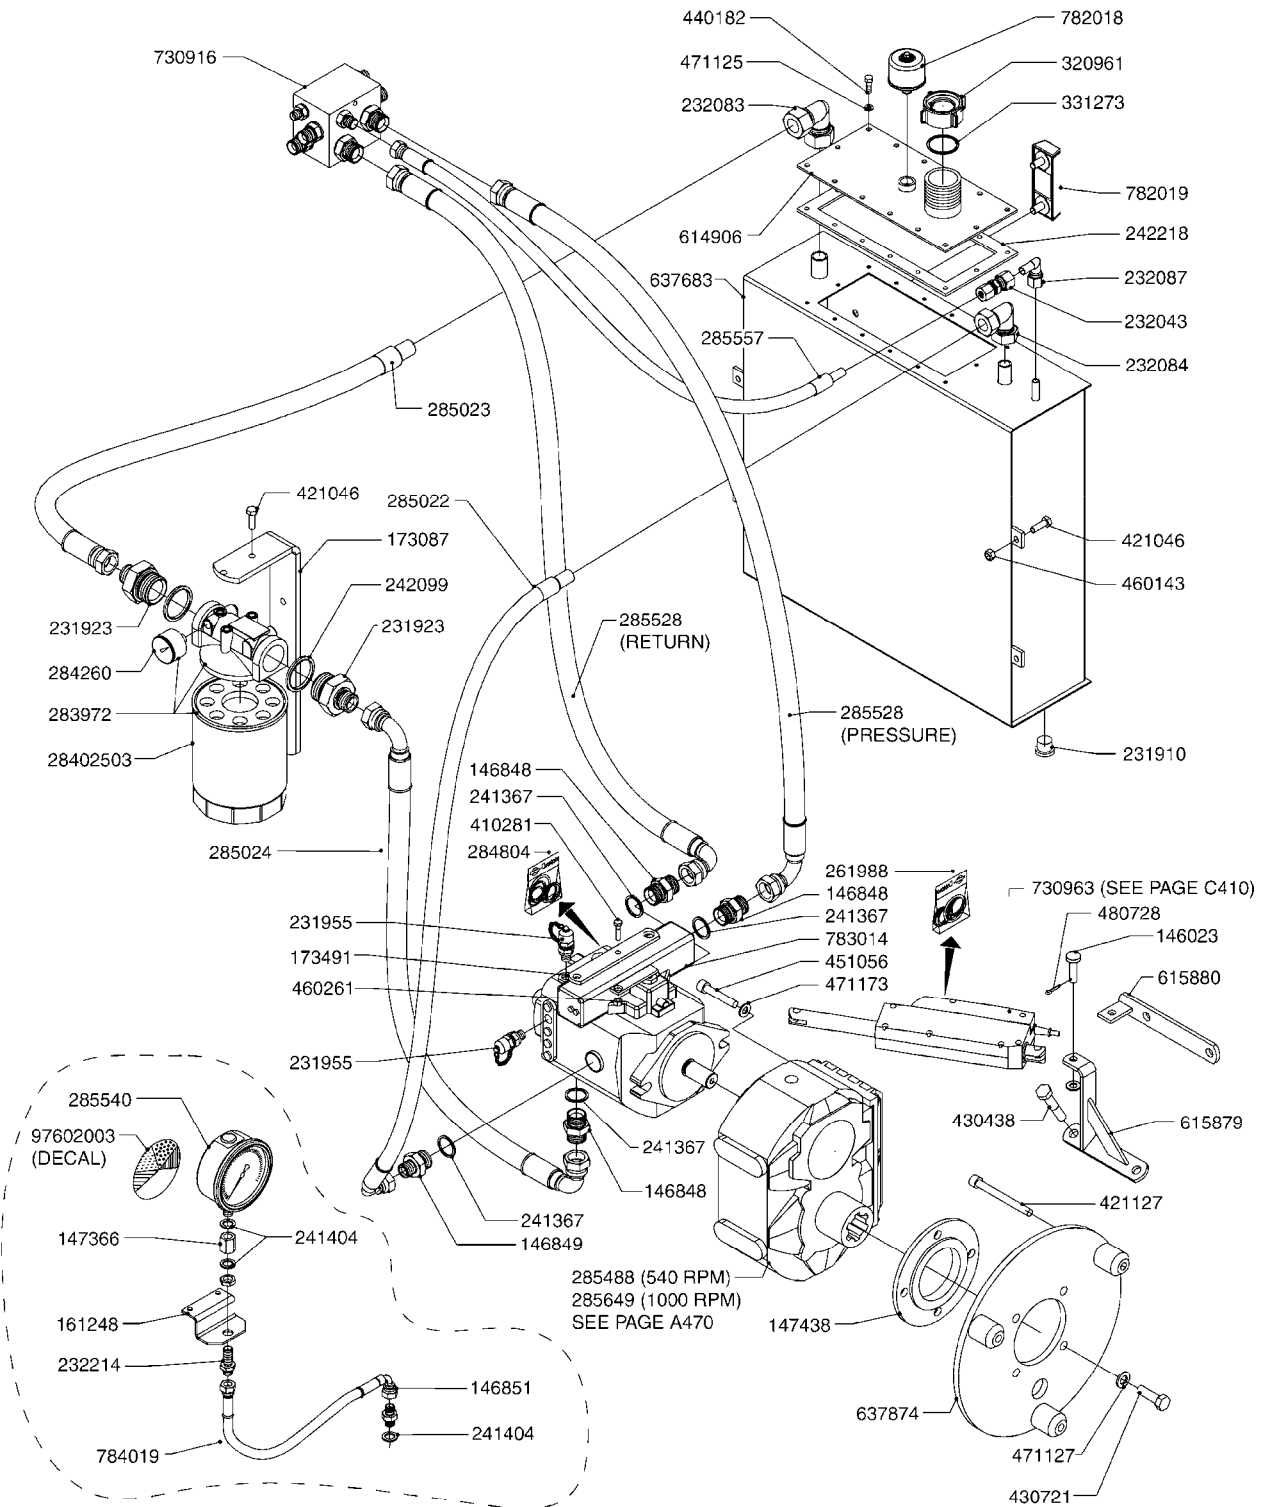

FOR MACHINE WITHOUT MONITOR OR CONTROLLER

C450

HYD TWIN FORCE HYD PUMP CM HAZ
C450-HIN, 12:12:05

Page 1
Date 19.03.2013 9:46

parts-n°	order qty	description
146023	1	PIN FOR COGWHEEL
146848	1	HEX. NIPPLE 3/4"BSP X 3/4"BSP
146849	1	HEX. NIPPLE 3/4"BSP X 1/2"BSP
146851	1	HEX NIPPLE 1/4"x1/4" 0.7MM
147366	1	CONNECTOR HIGH PRESS.1/4"
147438	1	RETAINING RING F.GEAR
161248	1	MOUNT BRACKET F.GAUGE
173087	1	MOUNT BRACKET F. FILTER
173491	1	FLAT STEEL 25X6 - 161MM
231910	1	PLUG 1/2" BSP
231923	1	HEX NIPPLE 1 1/4"X3/4" BSP
231955	1	NIPPLE FOR PRESSURE GAUGE
232043	1	HYD. PIPE JOINT D10-D12
232083	1	HY HOSE CONN. D22 90 DEG.
232084	1	HY HOSE CONN. D18 90 DEG.
232087	1	HYD. PIPE JOINT 90' D10-D10
232214	1	NIPPLE 1/4" W.U. NUT DEL
241367	1	DOWTYSEAL 28.5x22
241404	1	DOWTYSEAL 1/4"
242099	1	DOWTYSEAL 1-1/4"
242218	1	GASKET F. HYDRAULIC TANK TWIN
261988	1	SPARE PARTS KIT/PUMP ACTUATOR
283972	1	FILTER COMPLETE F. TWIN
284260	1	GAUGE F. HYD. TANK TWIN
284804	1	GASKET SET F.HY PUMP M4PV45
285022	1	HOSE HY X 1/2 X 67.0"
285023	1	HOSE HY X 3/4 X 19.75"
285024	1	HOSE HY X 3/4 X 63.0"ELB+ELB
285488	1	GEAR BOX F.540RPM TWIN FORCE
285528	1	HOSE HY X 3/4 X 279.5"STR+ELB
285540	1	GAUGE 250 BAR
285557	1	HOSE HY X 3/8 X 338.5"
285649	1	GEAR BOX F.1000RPM TWIN FORCE
320961	1	FITT.DK CAPNUT 1-1/2" BSP
331273	1	O-RING D44/D38X2 F.1-1/2"
410281	1	BOLT HEX 8.8 DEL M6X25
421046	1	BOLT HEX 8.8 DEL M8X25 FT
421127	1	SCREW M10X100 8.8 CHJ
430438	1	BOLT HEX 8.8 DEL M12X65
430721	1	BOLT HEX 8.8 DEL M12X40 FT
440182	1	SCREW NO.14 3/4" STAINLESS
451056	1	BOLT ALLEN HEAD M14 X 35
460143	1	NUT HEX M8 LOCK
460261	1	NUT HEX M6X1 LOCK
471125	1	WASHER D12/D6.4x1.6 SS
471127	1	WASHER D24/D13X2.5 STAINLESS
471173	1	WASHER D28.0/15.0 X 2.5
480728	1	PIN D3.2X20 SPLIT
614906	1	COVER F. HY-TANK
615879	1	BRACKET F.ACTUATOR TWIN/STD
615880	1	BRACKET F/ ACTUATOR TWIN/MT/ZU
637683	1	HYD.RESERVOIR F. TWIN FORCE
637874	1	PUMP BRACKET 463/HAZ
730916	1	HYDRAULIC BLOCK HAZ
730963	1	ACTUATOR F.PUMP TWIN FORCE
782018	1	BREATHER ASSY. F. HYD TANK
782019	1	OIL LEVEL GLASS 76 MM
783014	1	PUMP HYDRAULIC HAC 462 M4PV58
784019	1	HOSE HY X 1/4 X 078.75"STR+ELB
28402503	1	FILTER ELEMENT TWIN
97602003	1	DECAL F.MAN.TWIN FORCE 80'-90'