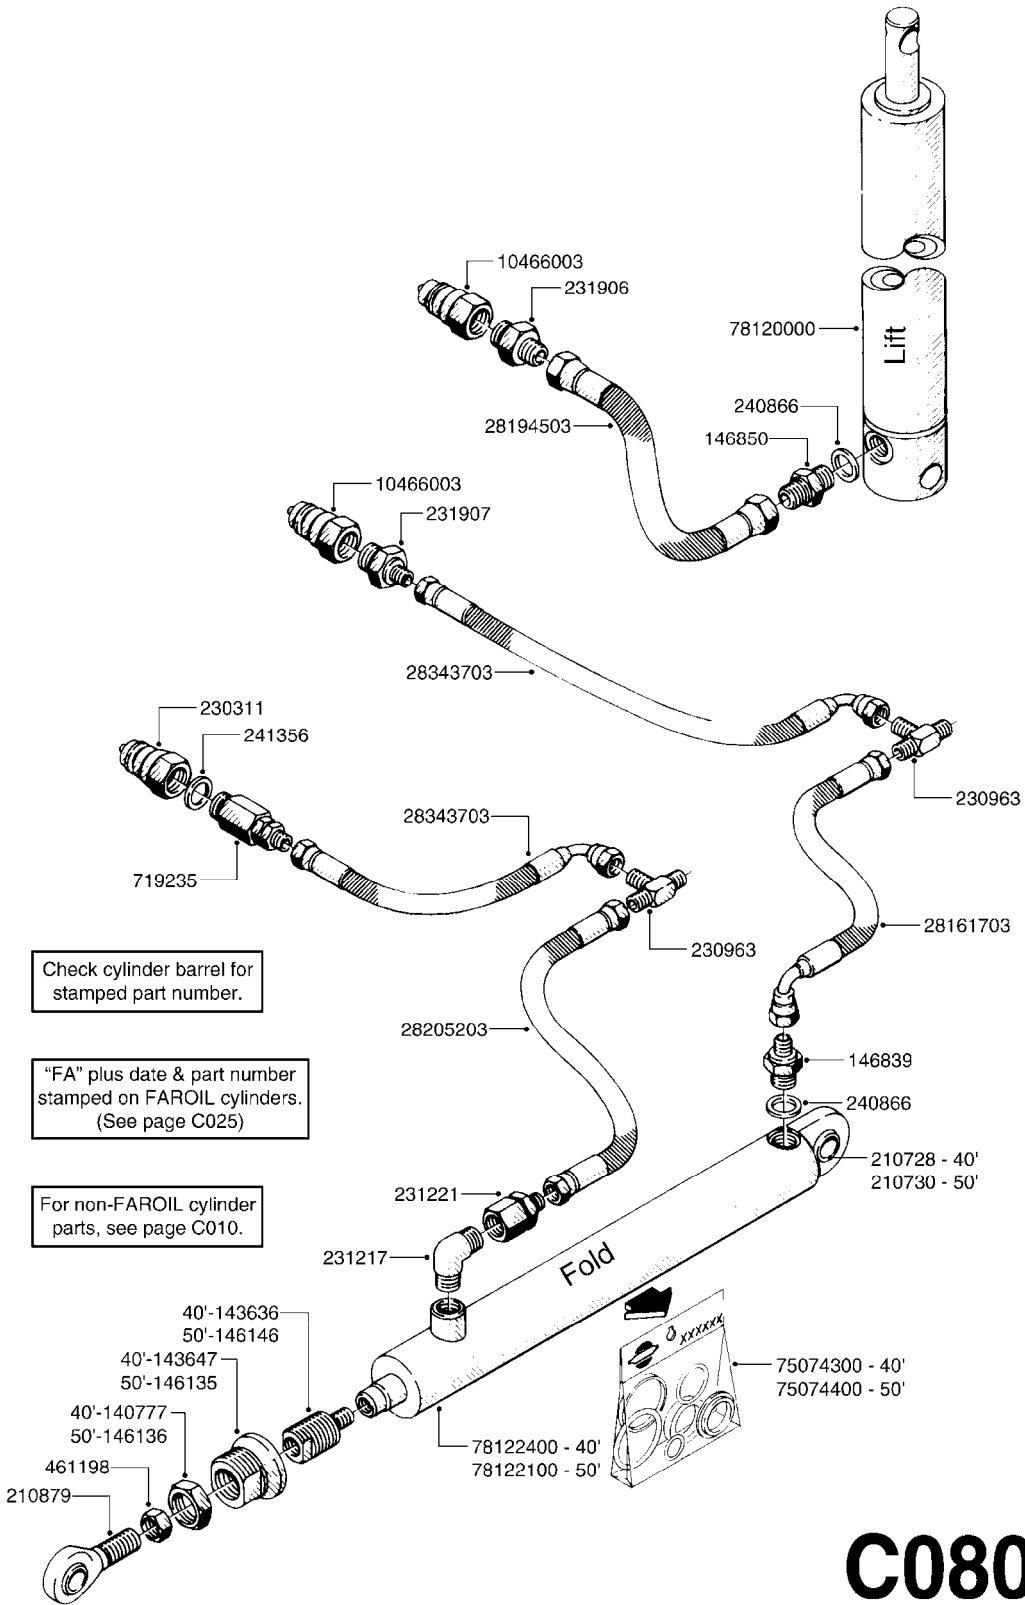

TILT CYLINDER KIT: 83301503

C070

HYDRAULICS FALCON TILT 42'-50'
C070-HIN, 14:12:07

Page 1
Date 19.03.2013 9:45

parts-n°	order qty	description
146498	1	PIN D16.8 X 75
146839	1	HEX NIPPLE 1/4"X3/8" BSP 0.7MM
210728	1	BEARING F.LINK HEAD M17
210879	1	LINK HEAD M16 x D17
231907	1	HEX NIPPLE 1/4"BSP X 1/2"NPT
240866	1	DOWTYSEAL 3/8"
242220	1	GASKET F. HIRSMANN PLUG
260363	1	PLUG 2 POLE 12V
260816	1	CAP W/RUBBER BOOT F.EC SWITCH
261062	1	GROMMET
261066	1	SWITCH 2 POLE
261090	1	FUSE 5 X 20 6.3A, 250V
261161	1	FUSE HOLDER 5 X 20 MM
261344	1	HIRSCHMANN PLUG B BLACK
262094	1	PLUG F. CABLE MALE
262095	1	PLUG F. CABLE FEMALE
270561	1	SCREW W/SPRING ASSY. (QTY 1)
283697	1	TIESTRAP 200MM
320703	1	FITT.DK HN 3/8BSP X1/2 & 1/4NPT
390941	1	LID FOR TILT CONTROL BOX
390942	1	TILT CONTROL BOX
410561	1	BOLT HEX 8.8 DEL M6X50 FT
411029	1	SCREW M3X35 F.HIRSMANN PLUG
460261	1	NUT HEX M6X1 LOCK
461198	1	NUT HEX M16 x 2 JAMB
471124	1	WASHER D18/D6.4x1.6
471128	1	WASHER D30/D17X3
480384	1	PIN COTTER D5X40
784049	1	HOSE HY X 1/4" X 240"STR+ELB
784084	1	HOSE HY X 1/4 X 191.25"STR+STR
978126	1	DECAL FOR SPL TILT CONTROL BOX
983087	1	ELEC. CABLE 2 WIRE X 0.75MM
10422703	1	BREATHER FOR HY CYLINDER
10466003	1	COUPLER PIONEER 8010-04 1/2NPT
23000003	1	FITT, HYD, 3/8"O-RINGx1/4"BSPP
27000403	1	STERLING VALVE GS02-30-00-N
27000503	1	STERLING COIL 12VDC CCS012D
27000603	1	STERLING BODY LB1-0523-A
28007903	1	TIE STRAP WHITE 9/64"W x 6"L
70010803	1	VALVE ASSY. TILT SPL
72078700	1	CONTROL BOX F. BOOM TILT SPL
75074300	1	SEALKIT78122000/23-25/30-32/46
78122300	1	CYLINDER DOUBLE D40/20-180
83301503	1	TILT CYLINDER KIT F.FALCON