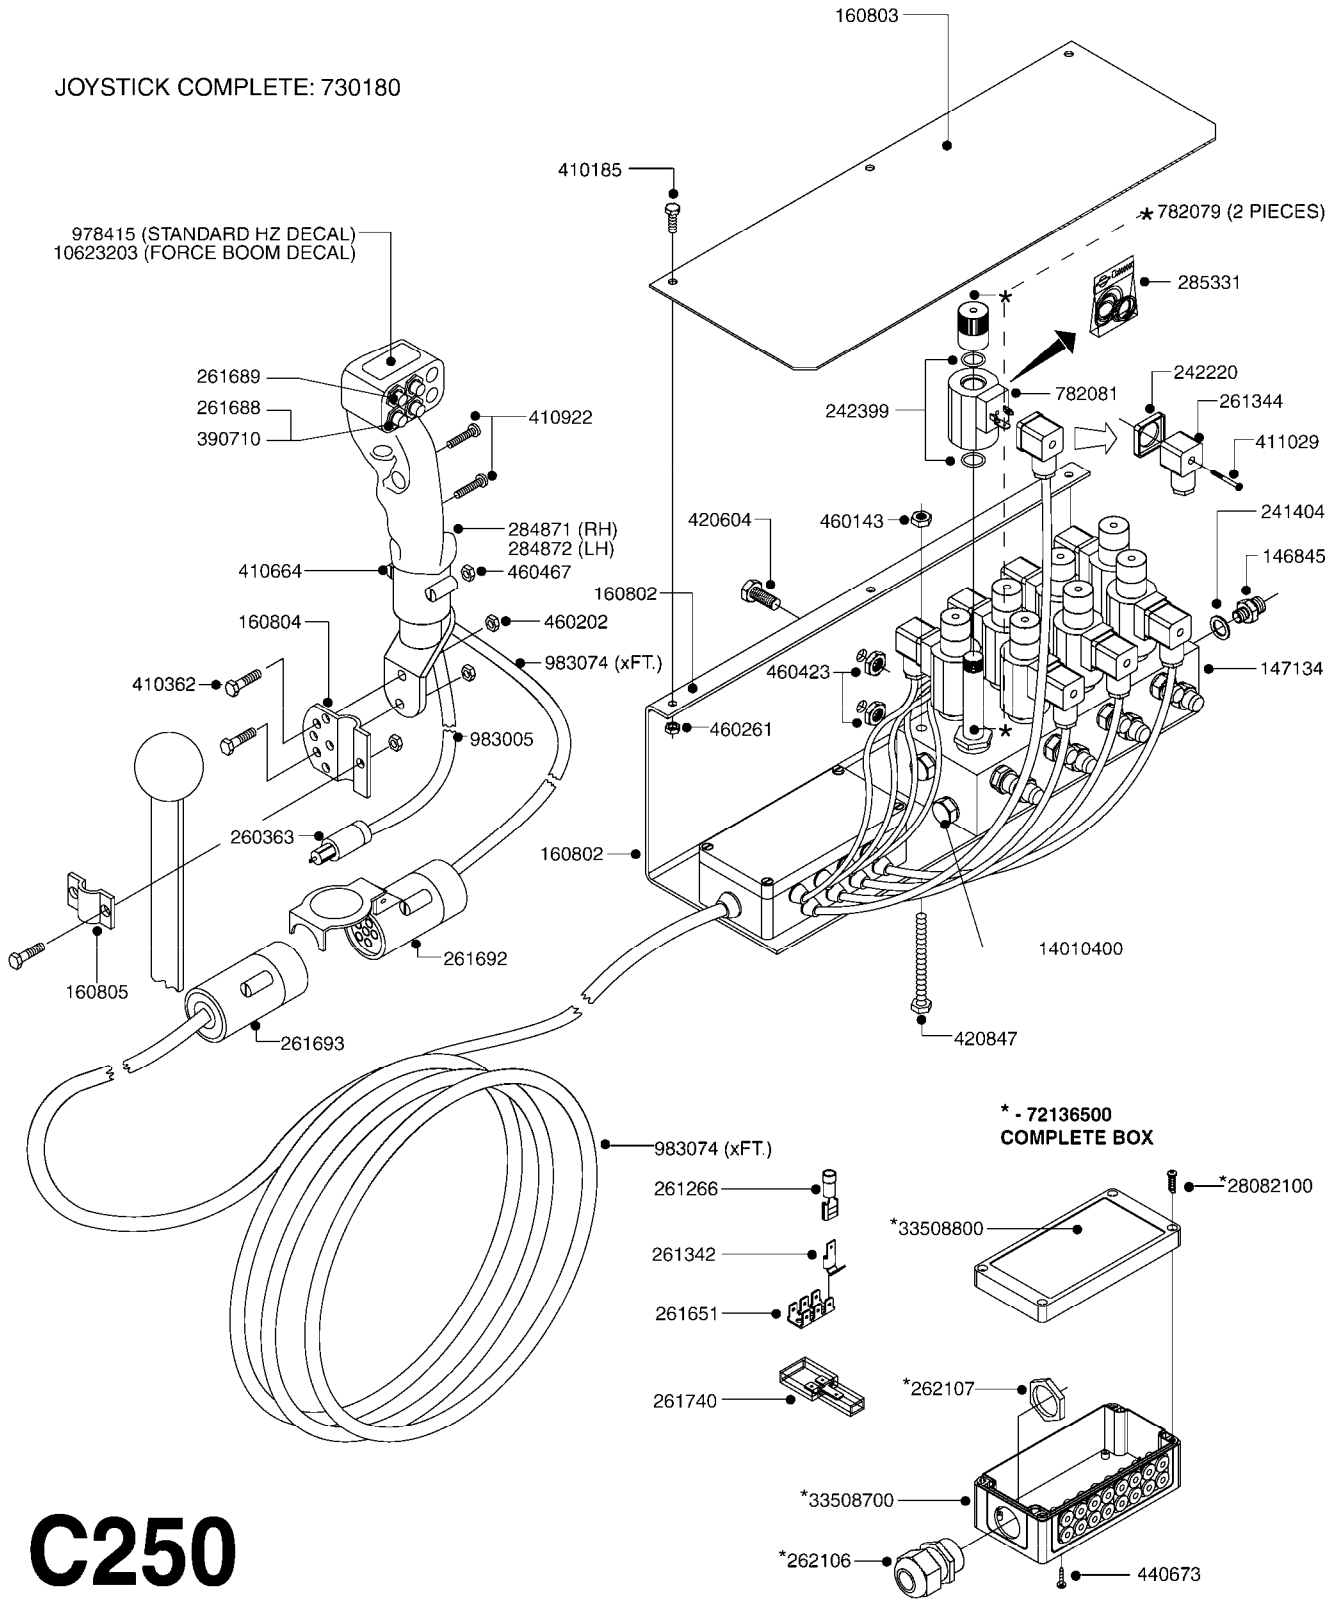

JOYSTICK COMPLETE: 730180

HYD EAGLE HZ JOYSTICK CONTROL
C250-HIN, 14:12:07

Page 1
Date 19.03.2013 9:45

parts-n°	order qty	description
146845	1	HEX NIPPLE 1/4"X1/4"
147134	1	MANIFOLD 4-FUNCTION
160802	1	MOUNT PLATE F.HYD SOLENOID'HZ'
160803	1	COVER PLATE F.HYD SOLENOID'HZ'
160804	1	MOUNT BRACKET F.HANDLE
160805	1	MOUNT STRAP F.HANDLE
241404	1	DOWTYSEAL 1/4"
242220	1	GASKET F. HIRSMANN PLUG
242399	1	O-RING F.HYD SOLENOID VALVE
260363	1	PLUG 2 POLE 12V
261266	1	CONNECTOR END F.CABLE HP
261342	1	SPADE F.ELEC.3 WAY CONNECTOR
261344	1	HIRSCHMANN PLUG B BLACK
261651	1	SPADE F.ELEC.6 POLE CONNECTOR
261688	1	SWITCH F. HANDLE WHITE
261689	1	CAP RUBBER F. SWITCH JOYSTICK
261692	1	PLUG ELEC.7 POLE FEMALE F.CABL
261693	1	PLUG ELEC. 7 POLE MALE
261740	1	SPADE F.ELEC.3 POLE CONN.INSUL
262106	1	BULKHEAD F. CABLE 6.5-14 BLACK
262107	1	NUT F. BULKHEAD CABLE BLACK
284871	1	CONTROL HANDLE RIGHT HALF
284872	1	CONTROL HANDLE LEFT HALF
285331	1	SEAL KIT F. HZ HYD.SOLENOID 96
390710	1	SWITCH F.HANDLE GREY MACHINED
410185	1	BOLT HEX 8.8 DEL M6X16
410362	1	BOLT HEX 8.8 DEL M6X20 FT
410664	1	BOLT HEX M5 X 20
410922	1	BOLT HEX 8.8 DEL M4X20 FT
411029	1	SCREW M3X35 F.HIRSMANN PLUG
420604	1	BOLT HEX 8.8 DEL M10X25 FT
420847	1	BOLT HEX 8.8 DEL M8X85
440673	1	SCREW F.PLASTIC 5X12 SS
460143	1	NUT HEX M8 LOCK
460202	1	NUT HEX M6
460261	1	NUT HEX M6X1 LOCK
460423	1	NUT HEX M10X1.5 LOCK
460467	1	NUT HEX M5 GALV.
730180	1	HYD.KIT JOYSTICK CTRL HANDLE
782079	1	CARTRIDGE VALVE
782081	1	SOLENOID F. CARTRIDGE VALVE
978415	1	DECAL CONTROL HANDLE
983005	1	ELEC. CABLE 2 WIRE X 1.5MM
983074	1	ELEC. CABLE 5 WIRE X 1.5MM
10623203	1	DECAL F.JOYSTICK - FORCE
14010400	1	PLUG 1/4" BSP
28082100	1	SCREW F. BOX LID 1/4" L=20
33508700	1	BOX 160X80X40 BLACK
33508800	1	BOX LID 160X80X15 BLACK
72136500	1	UNIV. CONNECTION BOX F. EC