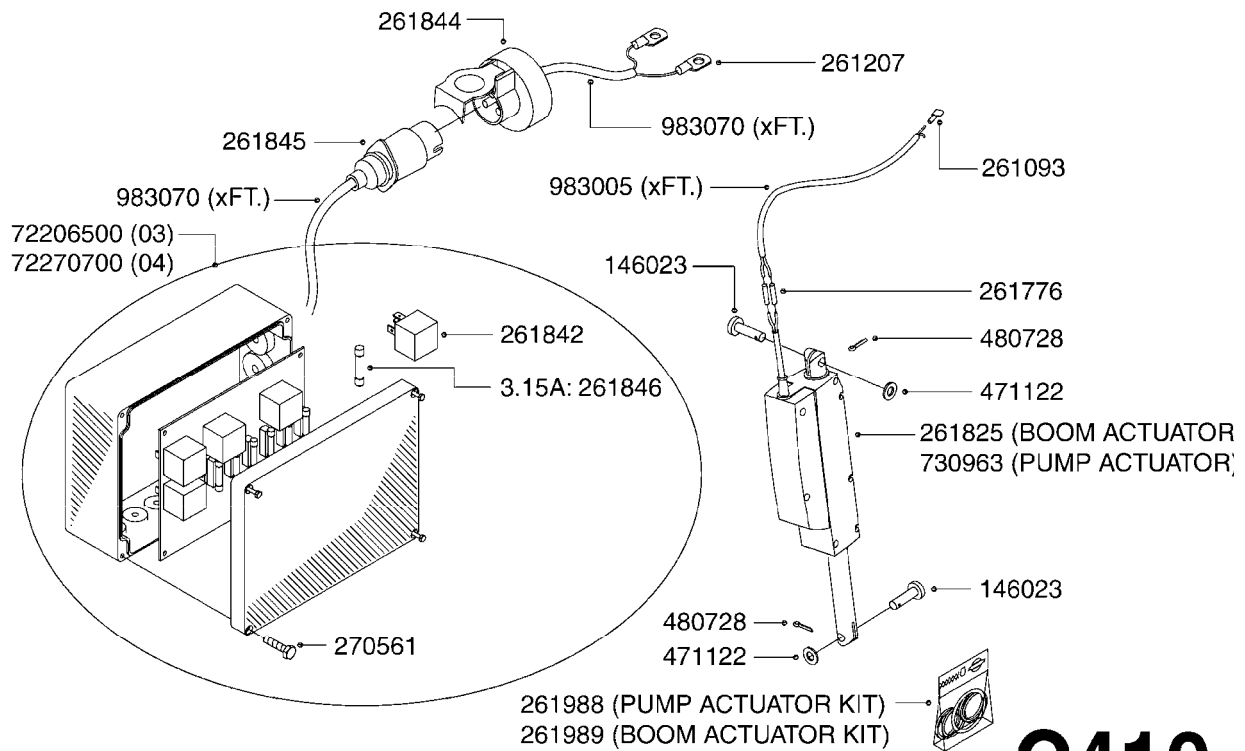

C410

HYD TWIN FORCE ELECTRICAL
C410-HIN, 28:11:06

Page 1
Date 19.03.2013 9:46

parts-n°	order qty	description
146023	1	PIN FOR COGWHEEL
260363	1	PLUG 2 POLE 12V
261093	1	SPADE F.ELEC.WIRE DK 2.8X0.8
261189	1	RELAY SUMI TYPE RCN 1V-5B
261207	1	ELECTRIC CONNECTOR 4MM
261224	1	PLUG HOUSING F/20 POLE MALE
261257	1	DIODE BY 255
261272	1	FUSE 10A D6X32 MM
261308	1	SWITCH APEM 5637
261309	1	SWITCH CAP
261776	1	ELECTRIC CONNECTOR 1.5MM
261825	1	ACTUATOR TWIN FORCE HAZ
261842	1	RELAY HELLA 4RD.003.520-137
261844	1	PLUG ELEC.3POLE FEMALE F.CABLE
261845	1	PLUG ELEC.3 POLE MALE F.CABLE
261846	1	FUSE F 3.15A
261988	1	SPARE PARTS KIT/PUMP ACTUATOR
261989	1	SPARE PARTS KIT/BOOM ACTUATOR
262102	1	DIODE 600V/2A LT2A06
270561	1	SCREW W/SPRING ASSY. (QTY 1)
284049	1	COVER F.BOX 250X160X15
390322	1	DAH CONNECTION BOX
471122	1	WASHER D20/D10.5X2 SS
480728	1	PIN D3.2X20 SPLIT
636563	1	PRINT PLATE COMPLT F/DAH TWIN
726679	1	WIRE 18X0.5MM 12M 20 POL
727180	1	DAH CONNECTION BOX 5 TA650
730919	1	DAH CONNECTION BOX TWIN FORCE
730929	1	CONTROL BOX - DAH TWIN FORCE
730963	1	ACTUATOR F.PUMP TWIN FORCE
731065	1	CONTROL BOX 5 FUNCTION DAH
983003	1	CABLE ELEC.2X1MM WIRE BLACK EC
983005	1	ELEC. CABLE 2 WIRE X 1.5MM
983060	1	WIRE 20X0.34X2MM
983070	1	CABLE 2X6MM
63806000	1	CIRCUIT BOARD F. DAH HAZ FORCE
72206500	1	CONNECTION BOX F.TWIN HAZ
72270700	1	HAY/Z ACTUATOR CONN BOX HURCS