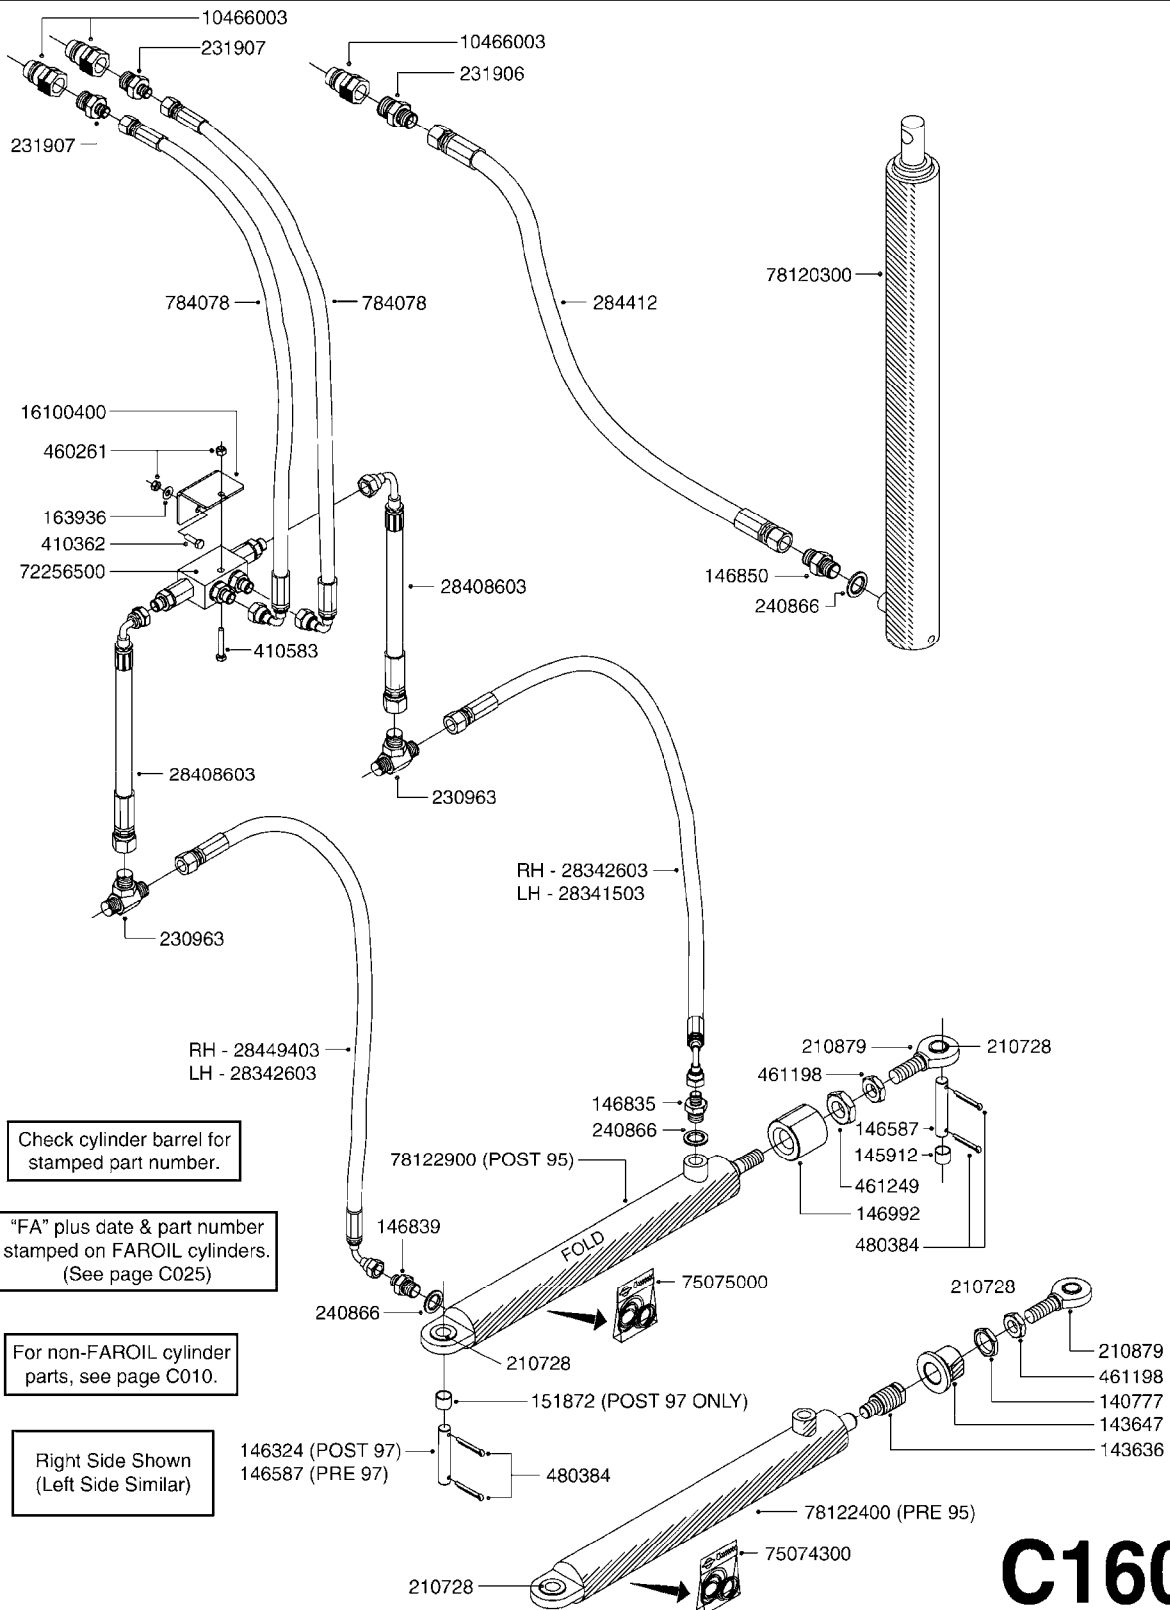

Check cylinder barrel for stamped part number.

"FA" plus date & part number stamped on FAROIL cylinders. (See page C025)

For non-FAROIL cylinder parts, see page C010.

Right Side Shown (Left Side Similar)

C160

HYDRAULICS - EAGLE HY 45'-66'
C160-HIN, 14:12:07

Page 1
Date 19.03.2013 9:45

parts-n°	order qty	description
140777	1	NUT HEX 3/4" BSP JAMB
143636	1	THREADED INSERT F.CYLINDER END
143647	1	COLLAR F.THREAD.ROD EXTENTON
145912	1	BUSHING D19.8/D17.0X7MM
146324	1	SHAFT D16.8 L102/2 X 5
146587	1	PIN D16.8 X 65
146835	1	HEX NIPPLE 1/4"X3/8" BSP
146839	1	HEX NIPPLE 1/4"X3/8" BSP 0.7MM
146850	1	HEX NIPPLE 3/8"x3/8" - 1.2mm
146992	1	BUSHING F.CYLINDER
151872	1	BUSHING D22.0/18.0 10MM
163936	1	WASHER D15/D6.2X1
210728	1	BEARING F.LINK HEAD M17
210879	1	LINK HEAD M16 x D17
230963	1	TEE 1/4"M X 1/4"M X 1/4"M BSP
231906	1	HEX NIPPLE 3/8"BSP X 1/2"NPT
231907	1	HEX NIPPLE 1/4"BSP X 1/2"NPT
240866	1	DOWTYSEAL 3/8"
284412	1	HOSE HY 3/8" X 315" STR+STR
410362	1	BOLT HEX 8.8 DEL M6X20 FT
410583	1	BOLT HEX 8.8 DEL M6X40
460261	1	NUT HEX M6X1 LOCK
461198	1	NUT HEX M16 x 2 JAMB
461249	1	NUT HEX M22X1.5
480384	1	PIN COTTER D5X40
784078	1	HOSE HY X 1/4 X 417.33"
10466003	1	COUPLER PIONEER 8010-04 1/2NPT
16100400	1	PLATE 3 X 60 X 91 HY BLOCK MT
28341503	1	HOSE HY X1/4X078.75"STR+ELB
28342603	1	HOSE HY X1/4X066.93"STR+ELB
28408603	1	HOSE HY X1/4X008.00"STR+ELB
28449403	1	HOSE HY X1/4X057.08"STR+ELB
72256500	1	DOUB.PILOT STEERED COUNT.VALVE
75074300	1	SEALKIT78122000/23-25/30-32/46
75075000	1	SEAL KIT 78122600/27/28/29
78120300	1	CYLINDER 60/50/30 1100MM
78122400	1	DOUBLE CYLINDER D 40/20-300
78122900	1	CYLINDER D40/22X300MM RED