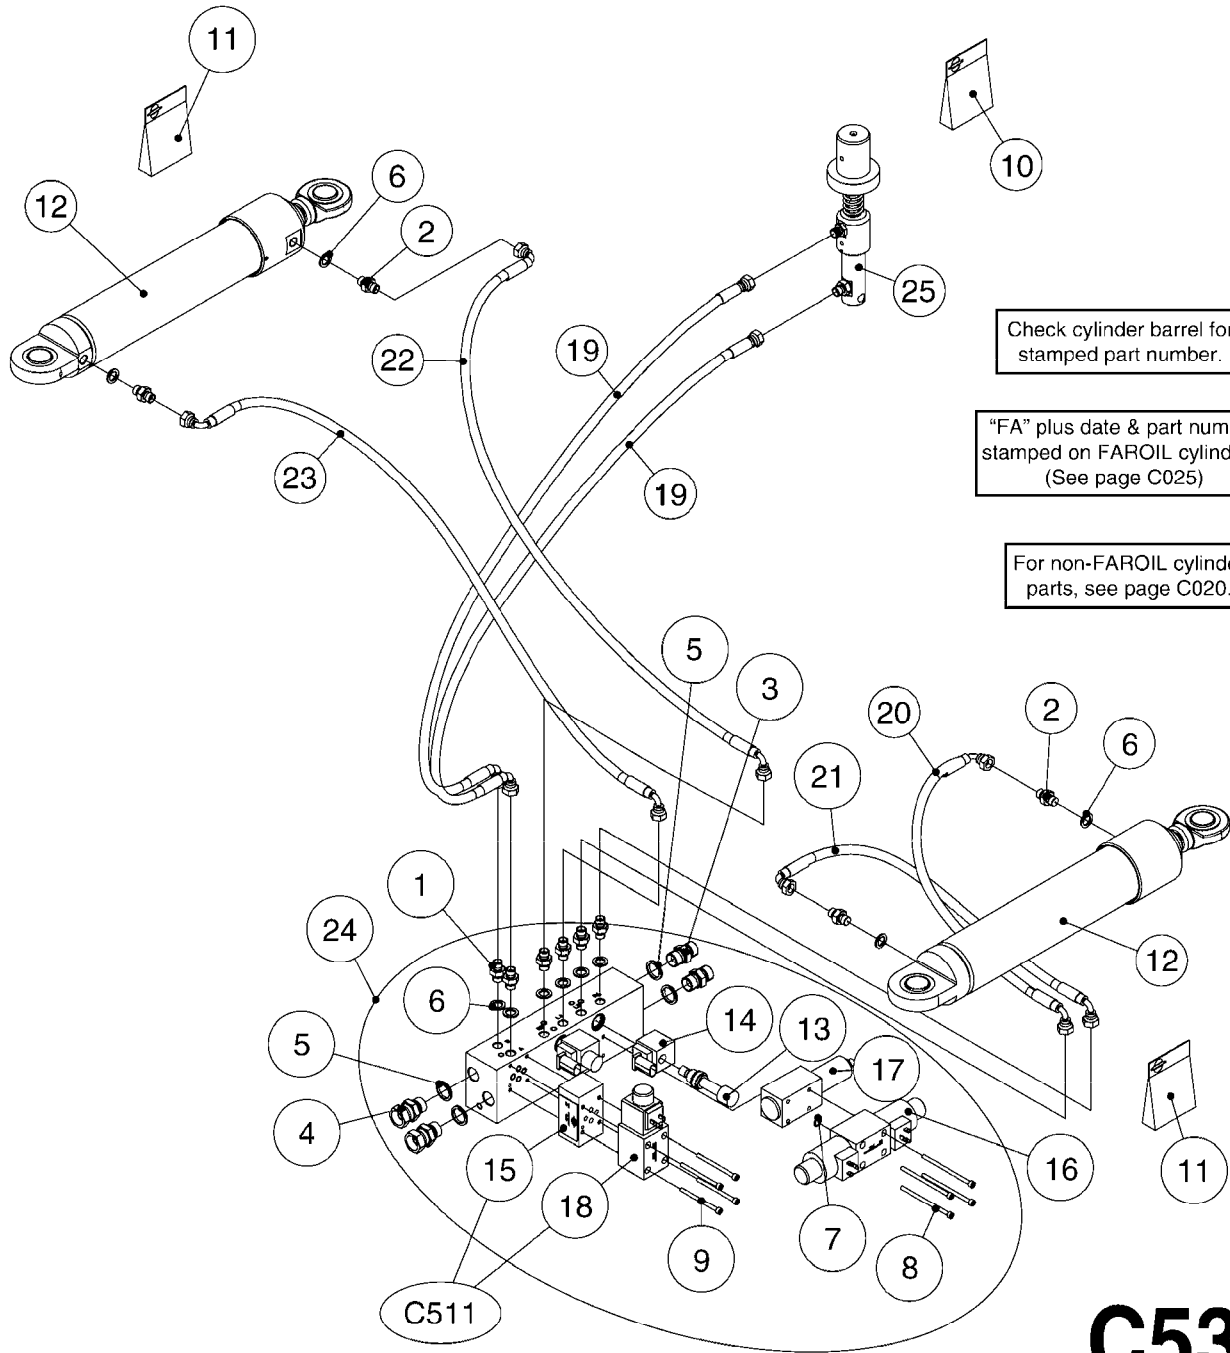

C530

TRACK HYDRAULICS NCM 4400/6600
C530-HIN, 21:09:09

Page 1
Date 19.03.2013 9:46

Pos.	parts-n°	order qty	description
1	146845	1	HEX NIPPLE 1/4"x1/4"
2	146851	1	HEX NIPPLE 1/4"x1/4" 0.7MM
3	147132	1	HEX NIPPLE 1/2"x1/2" BSP DEL
4	232289	1	NIPPLE 1/2" W. 1/2" UNION DEL
5	241356	1	DOWTYSEAL 1/2"
6	241404	1	DOWTYSEAL 1/4"
7	242102	1	O-RING 9.25 X 1.78
8	450952	1	SCREW M5 X 90 10.9
9	450965	1	SCREW ROUND M5X70
10	750250	1	SEAL KIT F.HY CYL.781039
11	75075500	1	SEAL KIT 78121000/33/41/51/53
12	78123300	1	DBL CYL D70/40-320 AIR INLET L NCM 4400 - LEFT SIDE
12	78124100	1	CYL DOB.D70/40-265 AIR INLET R NCM 6600 - RIGHT SIDE
12	78125100	1	DBL CYL D70/40-320 AIR INLET R NCM 4400 - RIGHT SIDE
12	78125300	1	CYL DOB.D70/40-265 AIR INLET L NCM 6600 - LEFT SIDE
13	782129	1	SOLENOID VALVE 25L, 3/4"NC
14	782135	1	SOLENOID W. AMP F.VALVE 782129
15	782146	1	HYD. CHECK VALVE 1 WAY
16	782151	1	MAGNET V PLUG DSE3-C26/10N-D12
17	782152	1	2 WAY MODULAR COMPENSATOR
18	782829	1	SOLENOID MD1L-TA/10N-D12K1/DT
19	784005	1	HOSE HY X 1/4 X 037.38"STR+ELB
20	784155	1	HOSE HY 1/4 X 17" ELB+ELB 90°
21	784156	1	HOSE HY 1/4 X 17" ELB+ELB 270°
22	784157	1	HOSE HY 1/4 X 32" ELB+ELB 90°
23	784158	1	HOSE HY 1/4 X 32" ELB+ELB 270°
24	72290400	1	HYD. BLK COMP STEERING CM "05
25	72320300	1	HYD. CYL. STEERING LOCK CM "05