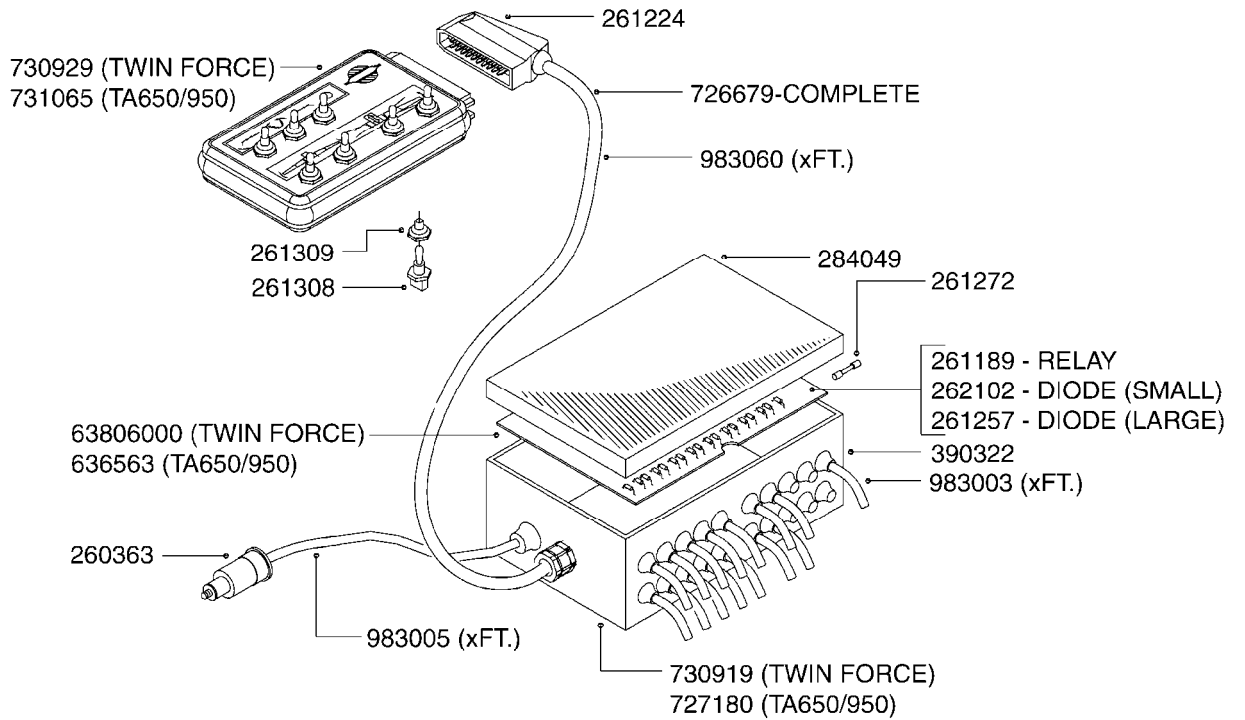

C410

HYD TWIN FORCE ELECTRICAL
C410-HIN, 28:11:06

Page 1
Date 19.03.2013 9:46

parts-n°	order qty	description
146023	1	PIN FOR COGWHEEL
260363	1	PLUG 2 POLE 12V
261093	1	SPADE F.ELEC.WIRE DK 2.8X0.8
261189	1	RELAY SUMI TYPE RCN 1V-5B
261207	1	ELECTRIC CONNECTOR 4MM
261224	1	PLUG HOUSING F/20 POLE MALE
261257	1	DIODE BY 255
261272	1	FUSE 10A D6X32 MM
261308	1	SWITCH APEM 5637
261309	1	SWITCH CAP
261776	1	ELECTRIC CONNECTOR 1.5MM
261825	1	ACTUATOR TWIN FORCE HAZ
261842	1	RELAY HELLA 4RD.003.520-137
261844	1	PLUG ELEC.3POLE FEMALE F.CABLE
261845	1	PLUG ELEC.3 POLE MALE F.CABLE
261846	1	FUSE F 3.15A
261988	1	SPARE PARTS KIT/PUMP ACTUATOR
261989	1	SPARE PARTS KIT/BOOM ACTUATOR
262102	1	DIODE 600V/2A LT2A06
270561	1	SCREW W/SPRING ASSY. (QTY 1)
284049	1	COVER F.BOX 250X160X15
390322	1	DAH CONNECTION BOX
471122	1	WASHER D20/D10.5X2 SS
480728	1	PIN D3.2X20 SPLIT
636563	1	PRINT PLATE COMPLT F/DAH TWIN
726679	1	WIRE 18X0.5MM 12M 20 POL
727180	1	DAH CONNECTION BOX 5 TA650
730919	1	DAH CONNECTION BOX TWIN FORCE
730929	1	CONTROL BOX - DAH TWIN FORCE
730963	1	ACTUATOR F.PUMP TWIN FORCE
731065	1	CONTROL BOX 5 FUNCTION DAH
983003	1	CABLE ELEC.2X1MM WIRE BLACK EC
983005	1	ELEC. CABLE 2 WIRE X 1.5MM
983060	1	WIRE 20X0.34X2MM
983070	1	CABLE 2X6MM
63806000	1	CIRCUIT BOARD F. DAH HAZ FORCE
72206500	1	CONNECTION BOX F.TWIN HAZ
72270700	1	HAY/Z ACTUATOR CONN BOX HURCS