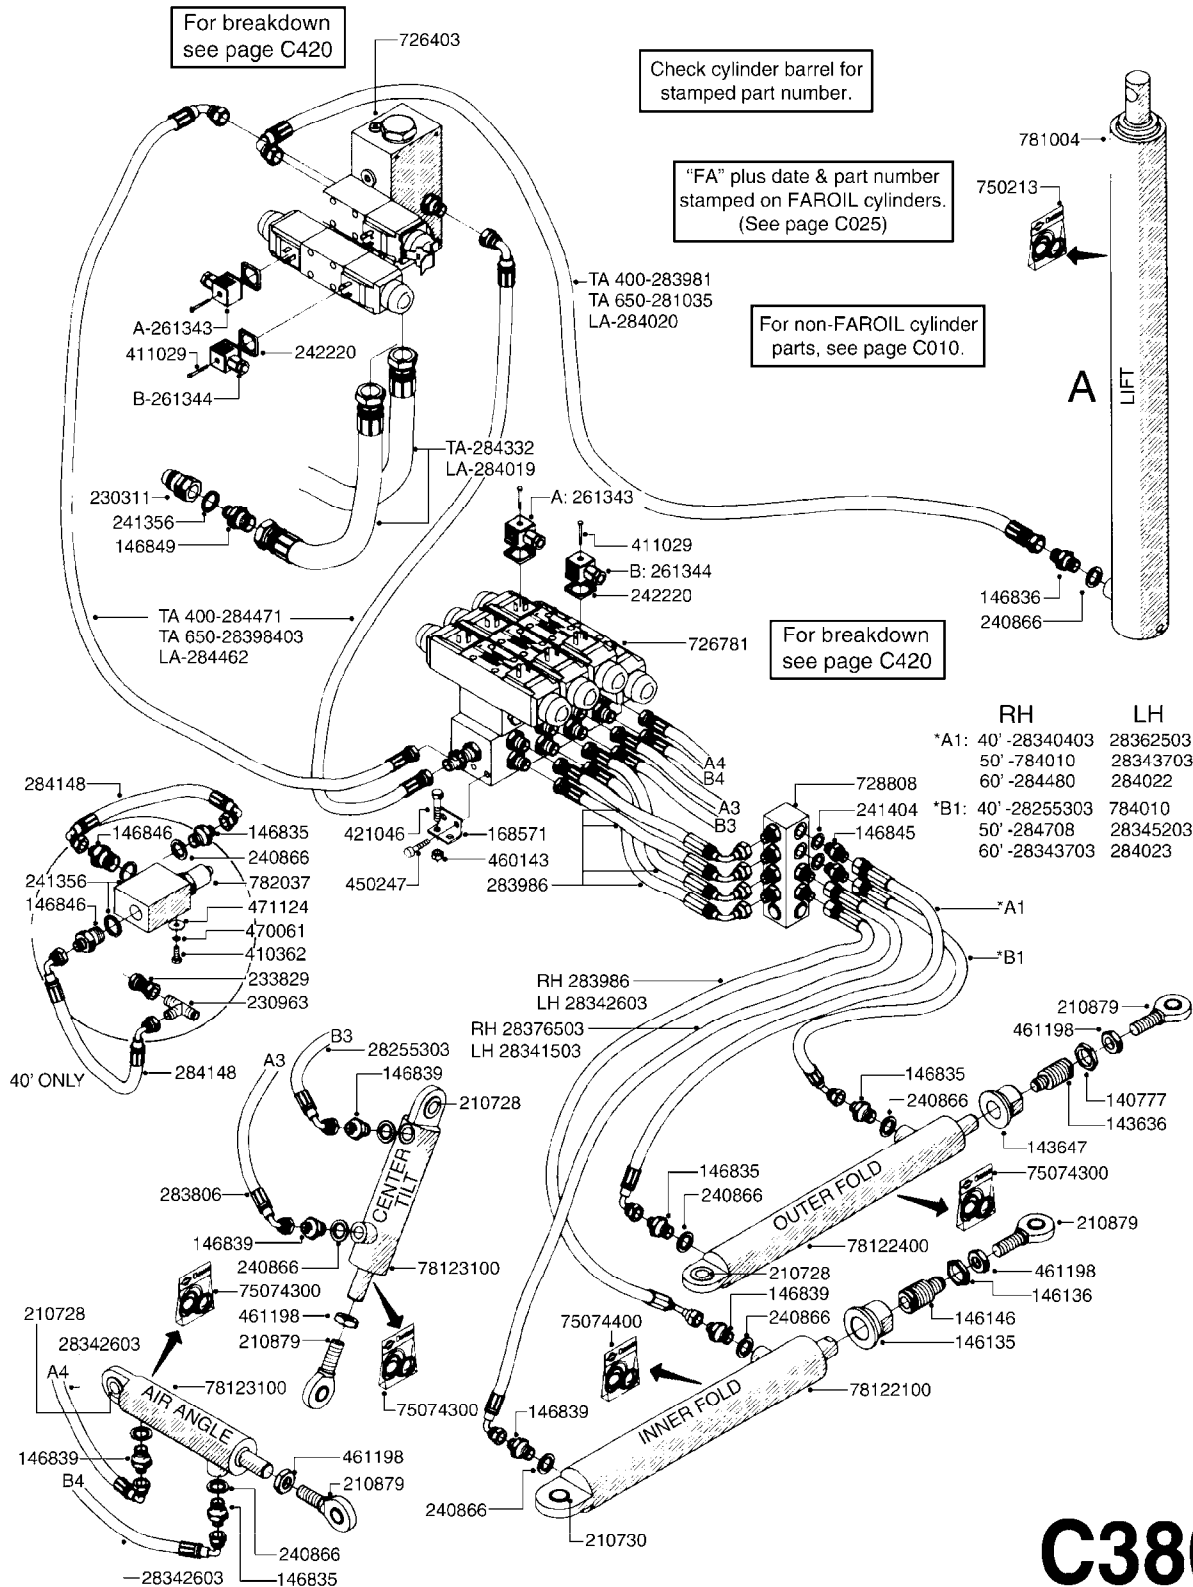

C380

HYD TWIN 40'-60' HAB POST 94
C380-HIN, 14:12:07

Page 1
Date 19.03.2013 9:46

parts-n°	order qty	description
140777	1	NUT HEX 3/4" BSP JAMB
143636	1	THREADED INSERT F.CYLINDER END
143647	1	COLLAR F.THREAD.ROD EXTENTON
146135	1	ADJUSTING SCREW F/PISTON
146136	1	NUT M30 X 1.5
146146	1	ADAPTOR THREADED F.HY CYLINDER
146835	1	HEX NIPPLE 1/4"X3/8" BSP
146836	1	HEX NIPPLE 3/8"X3/8" BSP
146839	1	HEX NIPPLE 1/4"X3/8" BSP 0.7MM
146845	1	HEX NIPPLE 1/4"X1/4"
146846	1	HEX NIPPLE 1/2" X 1/4"
146849	1	HEX. NIPPLE 3/4"BSP X 1/2"BSP
168571	1	bracket
210728	1	BEARING F.LINK HEAD M17
210730	1	BEARING F.LINK HEAD M20
210879	1	LINK HEAD M16 x D17
230311	1	QUICK COUPLING 1/2"
230963	1	TEE 1/4"M X 1/4"M X 1/4"M BSP
233829	1	CONN.PIECE WITH 2X1/4' NUTS
240866	1	DOWTYSEAL 3/8"
241356	1	DOWTYSEAL 1/2"
241404	1	DOWTYSEAL 1/4"
242220	1	GASKET F. HIRSMANN PLUG
261343	1	HIRSCHMANN PLUG 'A' GREY
261344	1	HIRSCHMANN PLUG B BLACK
281035	1	HY HOSE 3/8' X 3900 .....
28255303	1	HOSE HY X1/4X118.12'STR+ELB
28340403	1	HOSE HY X1/4X098.5"STR+ELB
28341503	1	HOSE HY X1/4X078.75"STR+ELB
28342603	1	HOSE HY X1/4X066.93"STR+ELB
28343703	1	HOSE HY X1/4X177.18" STR+ELB
28345203	1	HOSE HY X1/4X192.93"STR+ELB
28362503	1	HOSE HY X1/4X137.81"STR+ELB
28376503	1	HOSE HY X1/4X047.25"STR+ELB
283806	1	HYDRAULIC HOSE 1/4' - 2700MM
283981	1	HYDRAULICHOSE 3/8' - 3600MM
28398403	1	*HOSE HY X3/8X236.25'STR+ELB
283986	1	HY-HOSE 1/4'X850/UNION NUT 90
284019	1	HOSE HY X 3/4 X 1500
284020	1	HOSE HY X 3/8" X 900" STR+ELB
284022	1	HYDRAULIC-HOSE 1/4'X5000
284023	1	HYDRAULICHOSE 1/4' - 5320MM
284148	1	HYDRAULIC HOSE 1/4'X250
284332	1	HOSE HY X 3/4 X 2800
284462	1	HYDRAULICHOSE 3/8' - 4000MM
284471	1	HYDRAULIC HOSE 3/8' 5500MM
284480	1	HYDRAULIC HOSE 1/4'X4200
284708	1	HYDRAULIC HOSE 1/4'X4000
410362	1	BOLT HEX 8.8 DEL M6X20 FT
411029	1	SCREW M3X35 F.HIRSMANN PLUG
421046	1	BOLT HEX 8.8 DEL M8X25 FT
450247	1	SCREW M8X20 8.8 GALV. ALLEN
460143	1	NUT HEX M8 LOCK
461198	1	NUT HEX M16 x 2 JAMB
470061	1	WASHER D11/D7X0.5 LOCK
471124	1	WASHER D18/D6.4x1.6
726403	1	MANIFOLD BLOCK COUPLING
726781	1	MANIFOLD BLOCK TA-HAC/361
728808	1	MANIFOLD BLOCK 4XT
750213	1	SEAL KIT F.60/50/30 CYLINDER
781004	1	CYLINDER DOUB. D60/50/30-1300