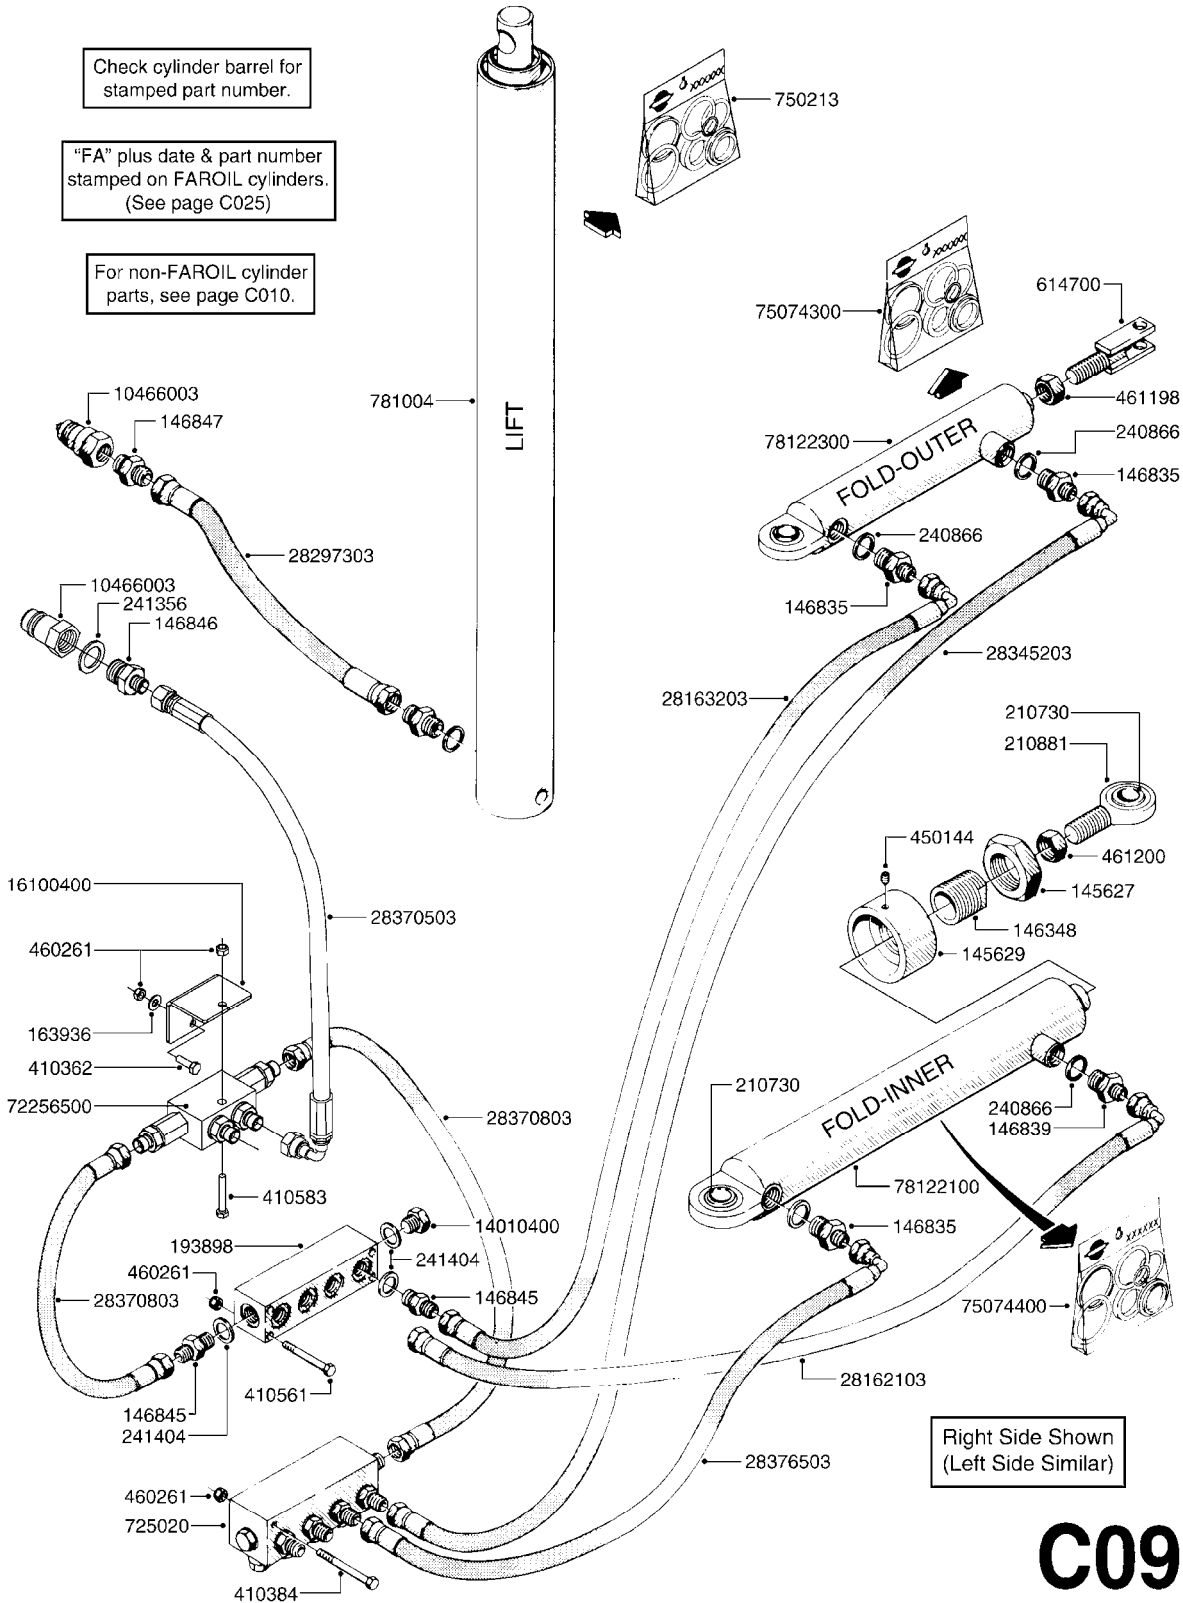

Check cylinder barrel for stamped part number.

"FA" plus date & part number stamped on FAROIL cylinders. (See page C025)

For non-FAROIL cylinder parts, see page C010.

HYDRAULICS - SW/HY 62' & 66'
C090-HIN, 14:12:07

Page 1

Date 19.03.2013 9:45

parts-n°	order qty	description
145627	1	NUT FOR CYLINDER
145629	1	CYL. STOP
146348	1	THREAD.BUSHING F.CYL.STOP L=65
146835	1	HEX NIPPLE 1/4"X3/8" BSP
146839	1	HEX NIPPLE 1/4"X3/8" BSP 0.7MM
146845	1	HEX NIPPLE 1/4"X1/4"
146846	1	HEX NIPPLE 1/2" X 1/4"
146847	1	HEX NIPPLE 1/2"X3/8"
163936	1	WASHER D15/D6.2X1
193898	1	HYD. DISTRIBUTOR BLOCK
210730	1	BEARING F.LINK HEAD M20
210881	1	LINK HEAD M20 x D20 L=45
240866	1	DOWTYSEAL 3/8"
241356	1	DOWTYSEAL 1/2"
241404	1	DOWTYSEAL 1/4"
410362	1	BOLT HEX 8.8 DEL M6X20 FT
410384	1	BOLT HEX 8.8 DEL M6X65
410561	1	BOLT HEX 8.8 DEL M6X50 FT
410583	1	BOLT HEX 8.8 DEL M6X40
450144	1	SCREW M6X10 8.8
460261	1	NUT HEX M6X1 LOCK
461198	1	NUT HEX M16 x 2 JAMB
461200	1	NUT HEX M20X1.5 JAMB.
614700	1	FORK FOR HY CYLINDER
725020	1	ADJUST. THROTTLE VALVE-4 GATES
750213	1	SEAL KIT F.60/50/30 CYLINDER
781004	1	CYLINDER DOUB. D60/50/30-1300
10466003	1	COUPLER PIONEER 8010-04 1/2NPT
14010400	1	PLUG 1/4" BSP
16100400	1	PLATE 3 X 60 X 91 HY BLOCK MT
28162103	1	HOSE HY X1/4X037.37"STR+ELB
28163203	1	HOSE HY X1/4X183.06"STR+ELB
28297303	1	*HOSE HY X3/8X224.43"STR+STR
28345203	1	HOSE HY X1/4X192.93"STR+ELB
28370503	1	HOSE HY X1/4X314.93"STR+ELB
28370803	1	HOSE HY X1/4X011.80"STR+STR
28376503	1	HOSE HY X1/4X047.25"STR+ELB
72256500	1	DOUB.PILOT STEERED COUNT.VALVE
75074300	1	SEALKIT78122000/23-25/30-32/46
75074400	1	SEAL KIT 78121800/21/44
78122100	1	CYLINDER DOUBLE D50/25-298
78122300	1	CYLINDER DOUBLE D40/20-180