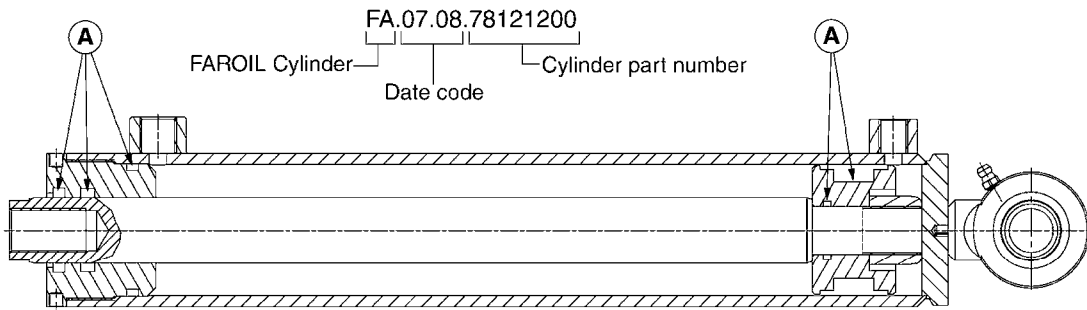

HYDRAULICS - CYLINDERS
C020-HIN, 14:12:07

Page 3

Date 19.03.2013 9:44

parts-n°	order qty	description
63039300 78100003	1 1	CYLINDER ROD F.781132 CYL. PARA-LIFT CM+750 W/STOP

Check cylinder barrel for stamped part number.