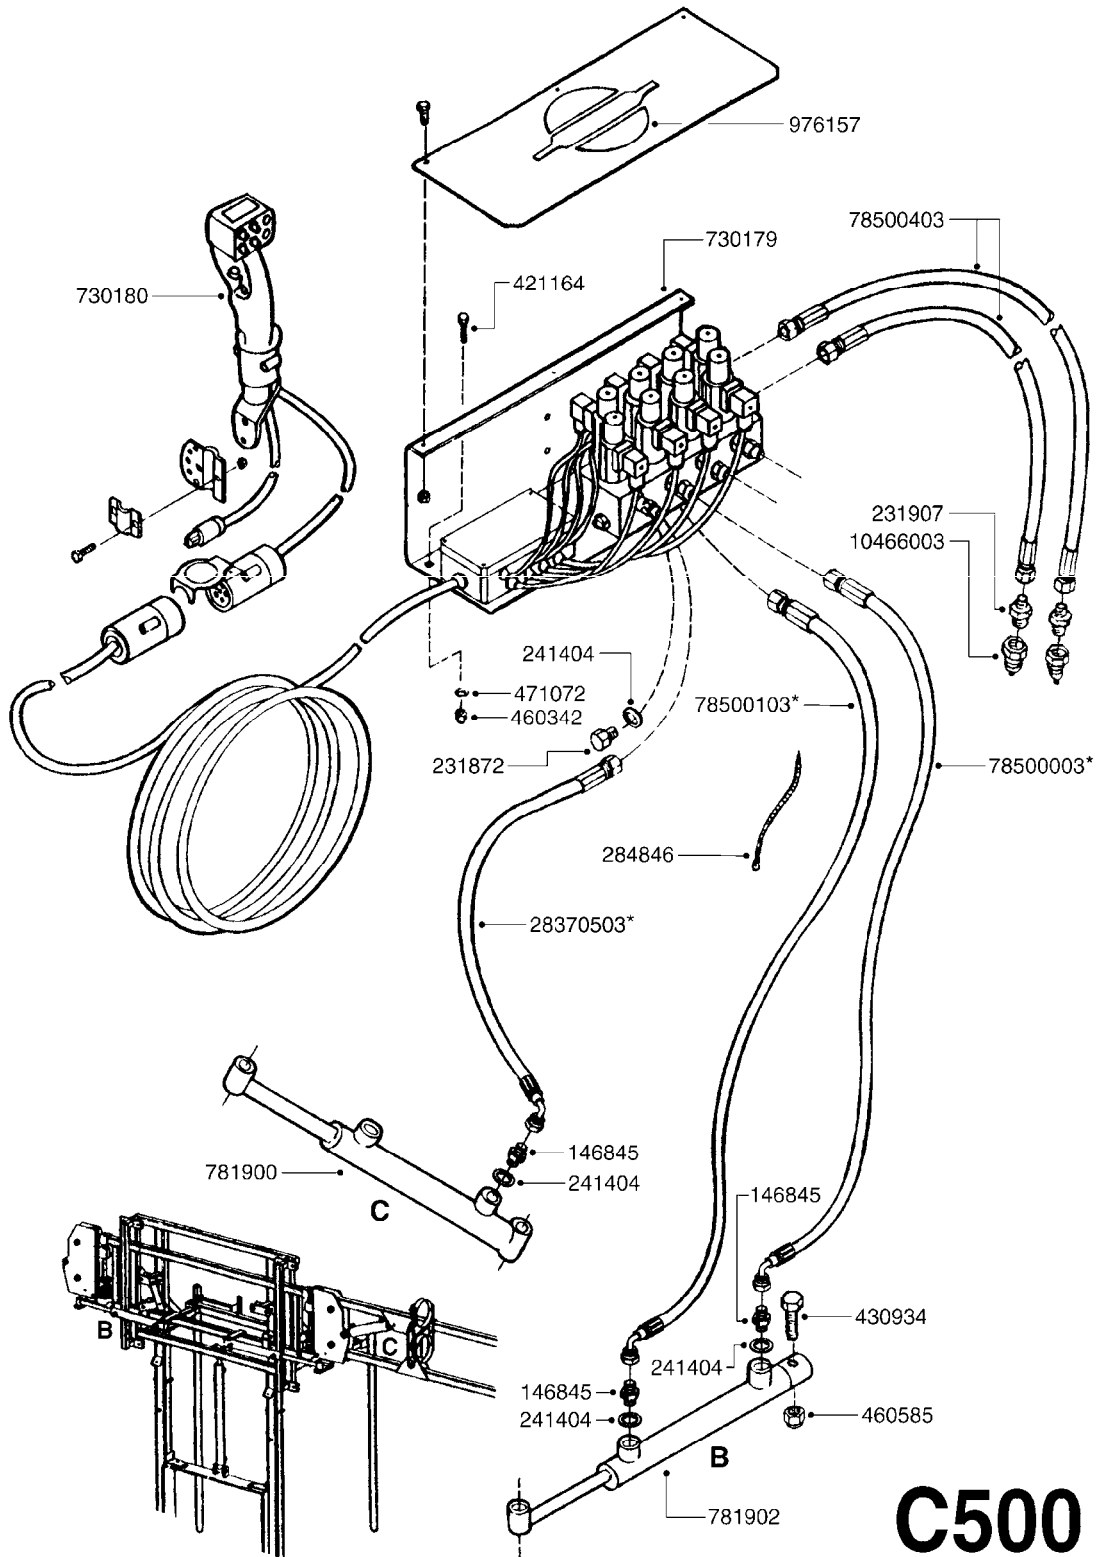

C500

* REPLACEMENT HOSE REQUIRES ADAPTER (146845) & SEAL (241404) ON CYLINDER

HYD - 2 ROW GRAPE B40 HZ
C500-HIN, 01:01:01

Page 1

Date 19.03.2013 9:46

parts-n°	order qty	description
146845	1	HEX NIPPLE 1/4"X1/4"
231907	1	HEX NIPPLE 1/4"BSP X 1/2"NPT
231872	1	PLUG 1/4" BSP
241404	1	DOWTYSEAL 1/4"
284846	1	CABLE TIE 8 X 27
421164	1	BOLT HEX 8.8 DEL M10X70
430934	1	BOLT HEX 8.8 DEL M16X80
460342	1	NUT HEX M10
460585	1	NUT HEX M16X2 LOCK
471072	1	WASHER M10 EL2
730179	1	HYD.KIT SOLENOID BLOCK ASSY.
730180	1	HYD.KIT JOYSTICK CTRL HANDLE
781900	1	CYLINDER D20-150
781902	1	FOLD CYLINDER
976157	1	DECAL COMPANY (4.4" X 4.6")
10466003	1	COUPLER PIONEER 8010-04 1/2NPT
28370503	1	HOSE HY X1/4X314.93'STR+ELB
78500003	1	HOSE HY X 1/4 X 23.6" STR+ELB
78500103	1	HOSE HY X 1/4 X 31.7" STR+ELB
78500403	1	HOSE HY X 1/4 X 252" STR+STR