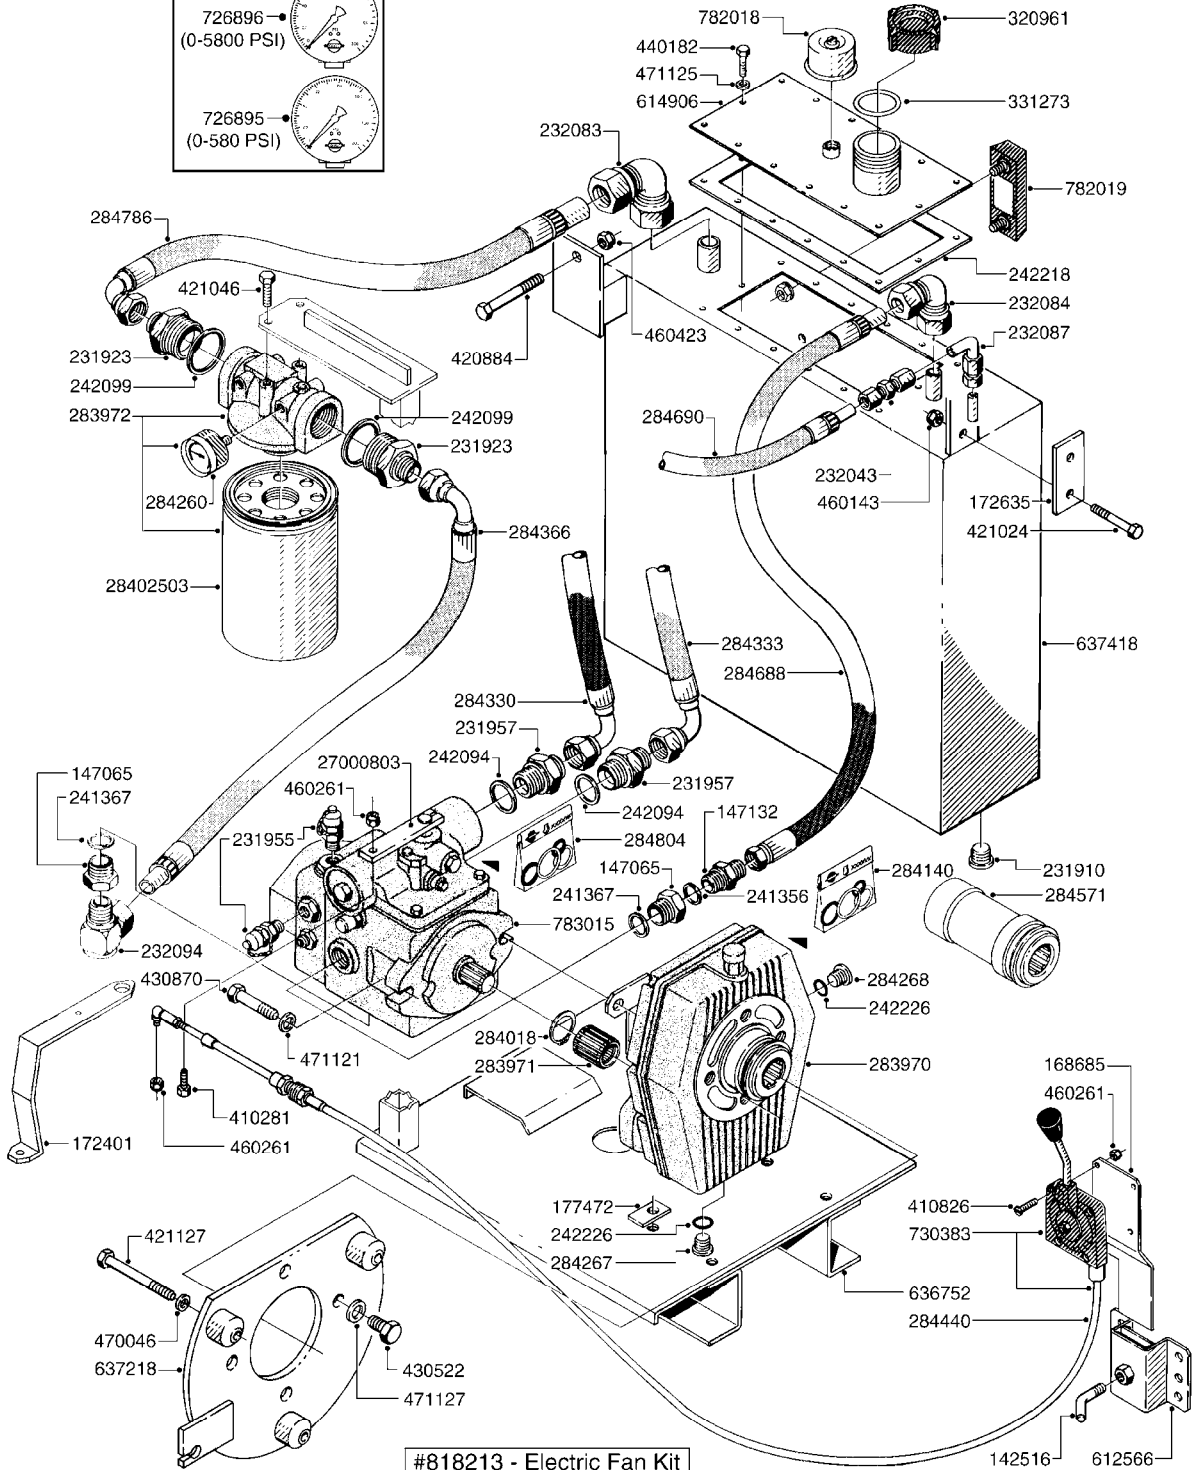

TEST KITS:

726896 (0-5800 PSI)

726895 (0-580 PSI)

#818213 - Electric Fan Kit

HYD TWIN PUMP 361 TRAILER
C320-HIN, 01:01:01

Page 1
Date 19.03.2013 9:45

parts-n°	order qty	description
142516	1	SCREW SET M10 BENT F. LOCKING
147065	1	HEX NIPPLE 1/2"X3/4"
147132	1	HEX NIPPLE 1/2"X1/2" BSP DEL
168685	1	SUPPORT F. FAN CABLE ASSY.
172401	1	FLAT STEEL 25X5 290MM
172635	1	FLAT STEEL 40X6
177472	1	BRACKET 25 X 5
231910	1	PLUG 1/2" BSP
231923	1	HEX NIPPLE 1 1/4"X3/4" BSP
231955	1	NIPPLE FOR PRESSURE GAUGE
231957	1	HEX NIPPLE 1" BSP
232043	1	HYD. PIPE JOINT D10-D12
232083	1	HY HOSE CONN. D22 90 DEG.
232084	1	HY HOSE CONN. D18 90 DEG.
232087	1	HYD. PIPE JOINT 90' D10-D10
232094	1	FITT.HY.F.TWIN PUMP (SUCTION)
241356	1	DOWTYSEAL 1/2"
241367	1	DOWTYSEAL 28.5x22
242094	1	DOWTYSEAL 1"
242099	1	DOWTYSEAL 1-1/4"
242218	1	GASKET F. HYDRAULIC TANK TWIN
242226	1	SEAL WASHER F.BOTTOM PLUG
27000803	1	LEVER HANDLE F.HP PUMP TWIN
283970	1	GEAR BOX F.PTO MOUNT ML52 1/3
283971	1	BUSHING SPLINED F.CLUTCH
283972	1	FILTER COMPLETE F. TWIN
284018	1	SNAP-RING OUTER U32 X 1.50
28402503	1	FILTER ELEMENT TWIN
284140	1	GASKET SET FOR GEAR ML52 1/3
284260	1	GAUGE F. HYD. TANK TWIN
284267	1	BOTTOM PLUG F. GEAR ML52
284268	1	LEVEL INDICATOR GEAR ML 52
284330	1	HOSE HY X 3/4 X 5350MM
284333	1	HOSE HY X 3/4 X 5350
284366	1	HOSE HY X 5/8 X 430MM UN.N-90
284440	1	CABLE WITHOUT HANDLE TA TWIN
284571	1	SHAFT F.ML52
284688	1	HOSE HY X 1/2 X 2100MM
284690	1	HOSE HY X 3/8 X 7700MM
284786	1	HOSE HY X 3/4 X 1250MM
284804	1	GASKET SET F.HY PUMP M4PV45
320961	1	FITT.DK CAPNUT 1-1/2" BSP
331273	1	O-RING D44/D38X2 F.1-1/2"
410281	1	BOLT HEX 8.8 DEL M6X25
410826	1	SCREW M6X25
420884	1	BOLT HEX 8.8 DEL M10X80 FT
421024	1	BOLT HEX 8.8 DEL M8X60
421046	1	BOLT HEX 8.8 DEL M8X25 FT
421127	1	SCREW M10X100 8.8 CHJ
430522	1	BOLT HEX 8.8 DEL M12X25 FT
430870	1	BOLT HEX 8.8 DEL M12X55 FT
440182	1	SCREW NO.14 3/4" STAINLESS
460143	1	NUT HEX M8 LOCK
460261	1	NUT HEX M6X1 LOCK
460423	1	NUT HEX M10X1.5 LOCK
470046	1	WASHER D18D11X1 LOCK
471121	1	WASHER D10,5 STAR
471125	1	WASHER D12/D6.4x1.6 SS
471127	1	WASHER D24/D13X2.5 STAINLESS
612566	1	MOUNT BRACKET F.FAN CABLE ASSY
614906	1	COVER F. HY-TANK