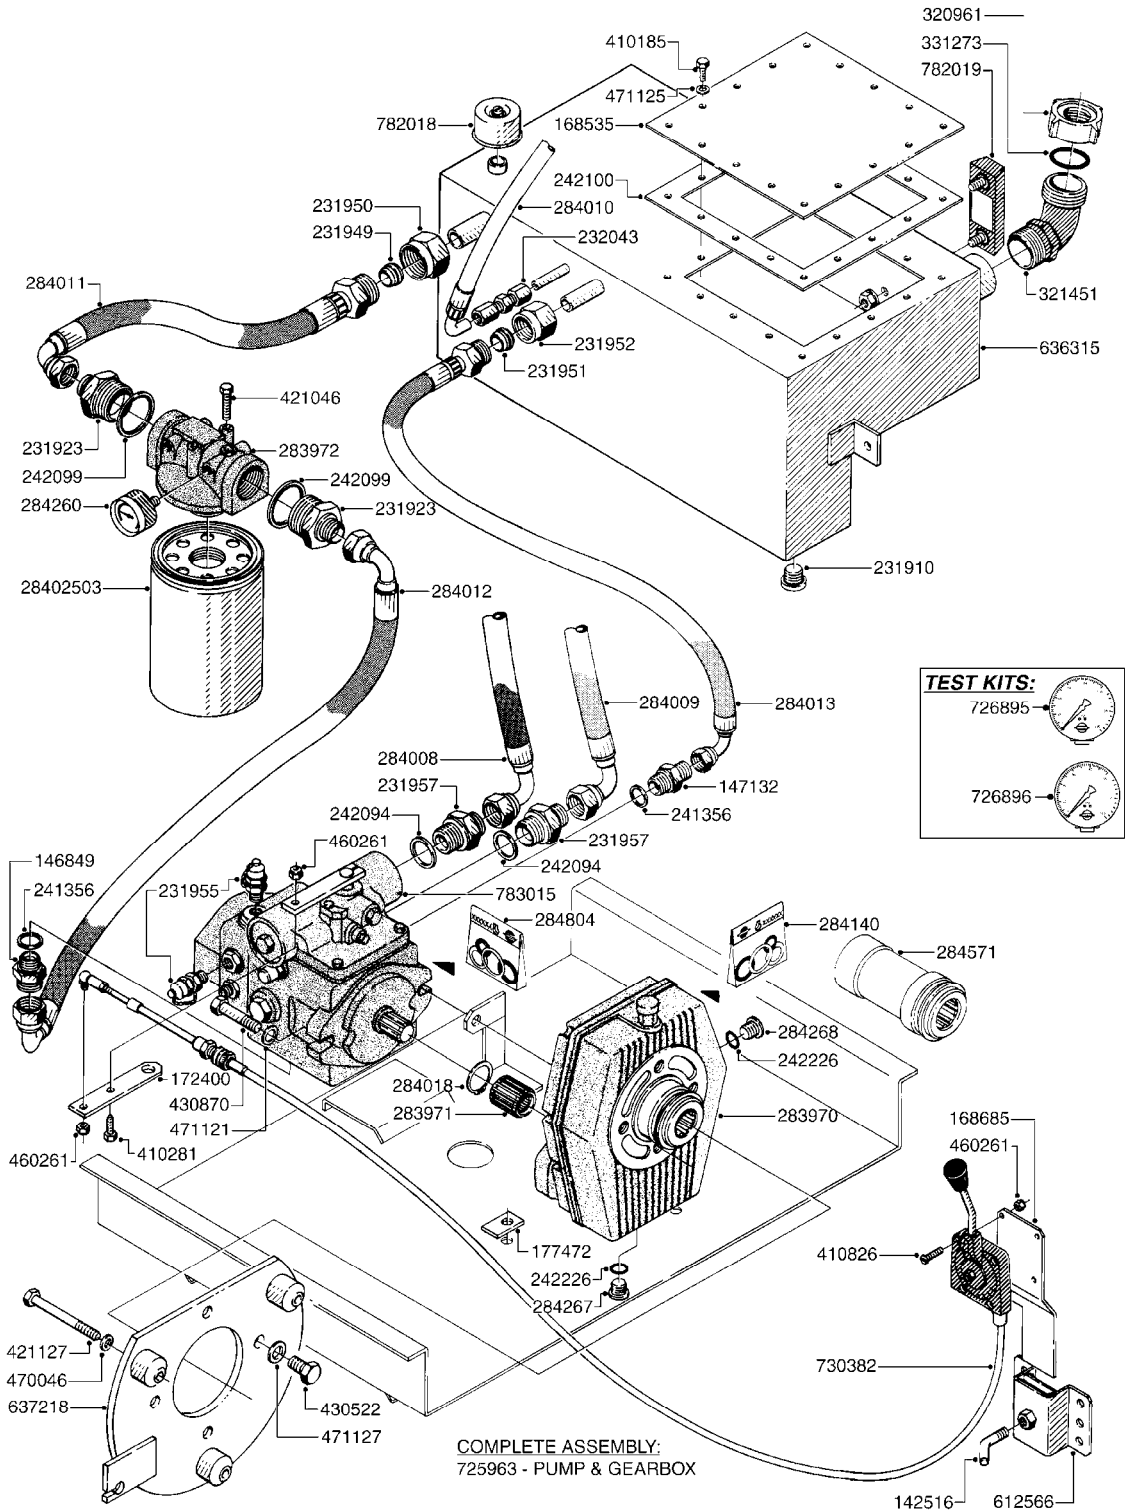

TEST KITS:

- 726895
- 726896

COMPLETE ASSEMBLY:
725963 - PUMP & GEARBOX

C310

HYD TWIN PUMP 361 3PT
C310-HIN, 01:01:01

Page 1
Date 19.03.2013 9:45

parts-n°	order qty	description
142516	1	SCREW SET M10 BENT F. LOCKING
146849	1	HEX. NIPPLE 3/4"BSP X 1/2"BSP
147132	1	HEX NIPPLE 1/2"X1/2" BSP DEL
168535	1	COVER FOR HY-TANK . . . VARIANT
168685	1	SUPPORT F. FAN CABLE ASSY.
172400	1	FLATSTEEL 25X5 - 175MM
177472	1	BRACKET 25 X 5
231910	1	PLUG 1/2" BSP
231923	1	HEX NIPPLE 1 1/4"X3/4" BSP
231949	1	CUTTING RING F.22MM HYDR.TUBE
231950	1	UNION NUT F.22MM HYDR.TUBE
231951	1	CUTTING RING F.18MM HYDR.TUBE
231952	1	UNION NUT F.18MM HYDR.TUBE
231955	1	NIPPLE FOR PRESSURE GAUGE
231957	1	HEX NIPPLE 1" BSP
232043	1	HYD. PIPE JOINT D10-D12
241356	1	DOWTYSEAL 1/2"
242094	1	DOWTYSEAL 1"
242099	1	DOWTYSEAL 1-1/4"
242100	1	GASKET FO HY-TANK
242226	1	SEAL WASHER F.BOTTOM PLUG
283970	1	GEAR BOX F.PTO MOUNT ML52 1/3
283971	1	BUSHING SPLINED F.CLUTCH
283972	1	FILTER COMPLETE F. TWIN
284008	1	HYDRAULIC HOSE 3/4' - 3800MM
284009	1	HY-HOSE 3/4' X 3800
284010	1	HOSE HY X 3/8 X 3400
284011	1	HYDRAULIC HOSE 3/4'X450
284012	1	HOSE HY X 3/4 X 900
284013	1	HOSE HY X 1/2 X 500
284018	1	SNAP-RING OUTER U32 X 1.50
28402503	1	FILTER ELEMENT TWIN
284140	1	GASKET SET FOR GEAR ML52 1/3
284260	1	GAUGE F. HYD. TANK TWIN
284267	1	BOTTOM PLUG F. GEAR ML52
284268	1	LEVEL INDICATOR GEAR ML 52
284571	1	SHAFT F.ML52
284804	1	GASKET SET F.HY PUMP M4PV45
320961	1	FITT.DK CAPNUT 1-1/2" BSP
321451	1	FITT.DK ELB.1-1/2 X1-1/4 80DEG
331273	1	O-RING D44/D38X2 F.1-1/2"
410185	1	BOLT HEX 8.8 DEL M6X16
410281	1	BOLT HEX 8.8 DEL M6X25
410826	1	SCREW M6X25
421046	1	BOLT HEX 8.8 DEL M8X25 FT
421127	1	SCREW M10X100 8.8 CHJ
430522	1	BOLT HEX 8.8 DEL M12X25 FT
430870	1	BOLT HEX 8.8 DEL M12X55 FT
460261	1	NUT HEX M6X1 LOCK
470046	1	WASHER D18D11X1 LOCK
471121	1	WASHER D10,5 STAR
471125	1	WASHER D12/D6.4x1.6 SS
471127	1	WASHER D24/D13X2.5 STAINLESS
612566	1	MOUNT BRACKET F.FAN CABLE ASSY
636315	1	HYDRAULIC-TANK
637218	1	BRACKET F.PUMP
725963	1	HYDRAULIC PUMP F.TWIN MOUNTED
726895	1	TEST EQUIPMENT HYD. 0-40 BAR
726896	1	TEST EQUIPMENT HYD. 0-400 BAR
730382	1	REMOTE CONTROL CABLE 3.0M
782018	1	BREATHER ASSY. F. HYD TANK