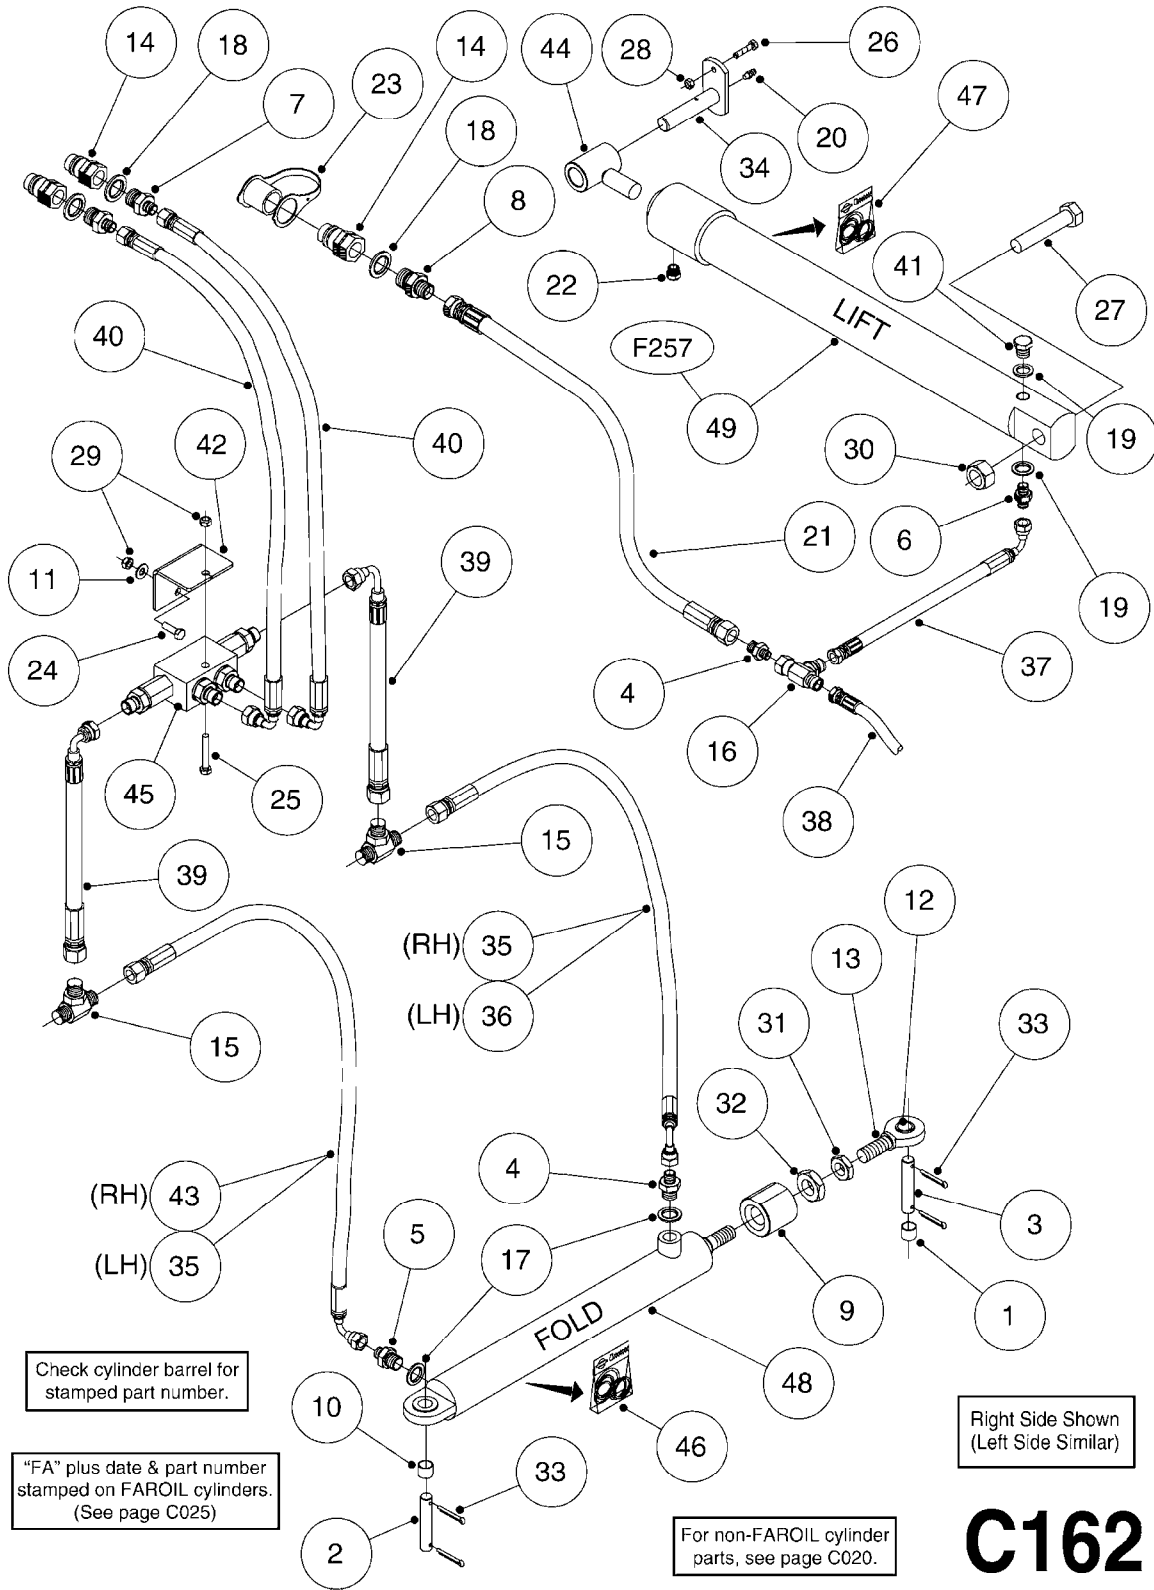

Check cylinder barrel for stamped part number.

"FA" plus date & part number stamped on FAROIL cylinders. (See page C025)

Right Side Shown (Left Side Similar)

For non-FAROIL cylinder parts, see page C020.

C162

HYDRAULICS-EAG.HY 45-66'RANGER
C162-HIN, 18:09:12

Page 1
Date 19.03.2013 9:45

Pos.	parts-n°	order qty	description
1	145912	1	BUSHING D19.8/D17.0X7MM
2	146324	1	SHAFT D16.8 L102/2 X 5
3	146587	1	PIN D16.8 X 65
4	146835	1	HEX NIPPLE 1/4"X3/8" BSP
5	146839	1	HEX NIPPLE 1/4"X3/8" BSP 0.7MM
6	146845	1	HEX NIPPLE 1/4"X1/4"
7	146846	1	HEX NIPPLE 1/2" X 1/4"
8	146847	1	HEX NIPPLE 1/2"X3/8"
9	146992	1	BUSHING F.CYLINDER
10	151872	1	BUSHING D22.0/18.0 10MM
11	163936	1	WASHER D15/D6.2X1
12	210728	1	BEARING F.LINK HEAD M17
13	210879	1	LINK HEAD M16 x D17
14	230311	1	QUICK COUPLING 1/2"
15	230963	1	TEE 1/4"M X 1/4"M X 1/4"M BSP
16	232109	1	FITT.HY TEE 1/4'BSP UNION
17	240866	1	DOWTYSEAL 3/8"
18	241356	1	DOWTYSEAL 1/2"
19	241404	1	DOWTYSEAL 1/4"
20	283699	1	GREASE NIPPLE M6X1
21	284257	1	HOSE HY X 3/8 X 242.30'STR+STR
22	284265	1	PLUG Breather 1/4" F/CYLINDER
23	334206	1	DUST HOOD FOR HY-COUPLING
24	410362	1	BOLT HEX 8.8 DEL M6X20 FT
25	410583	1	BOLT HEX 8.8 DEL M6X40
26	420567	1	BOLT HEX 8.8 DEL M8X30 FT
27	430918	1	M20X100 DIN 931-8.8 DEL
28	460143	1	NUT HEX M8 LOCK
29	460261	1	NUT HEX M6X1 LOCK
30	460806	1	NUT HEX M20X2.5 LOCK
31	461198	1	NUT HEX M16 x 2 JAMB
32	461249	1	NUT HEX M22X1.5
33	480384	1	PIN COTTER D5X40
34	615654	1	PIN D25 X 123 F. PARALIFT
35	784001	1	HOSE HY X 1/4 X 067.00"STR+ELB
36	784019	1	HOSE HY X 1/4 X 078.75"STR+ELB
37	784037	1	HOSE HY X 1/4" x 130"STR+ELB
38	784069	1	HOSE HY X 1/4 X 90.5" STR+ELB
39	784076	1	HOSE, HY, 1/4" L=8.5" STR-ELB
40	784078	1	HOSE HY X 1/4 X 417.33"
41	14010400	1	PLUG 1/4" BSP
42	16100400	1	PLATE 3 X 60 X 91 HY BLOCK MT
43	28449403	1	HOSE HY X1/4X057.08"STR+ELB
44	61011803	1	ROD END M24X2 25M 06'07'
45	72256500	1	DOUB.PILOT STEERED COUNT.VALVE
46	75075000	1	SEAL KIT 78122600/27/28/29
47	75075200	1	SEAL KIT 78120900/14/50
48	78122900	1	CYLINDER D40/22X300MM RED
49	78128800	1	CYL.INNER WING FOLD 50/30-500