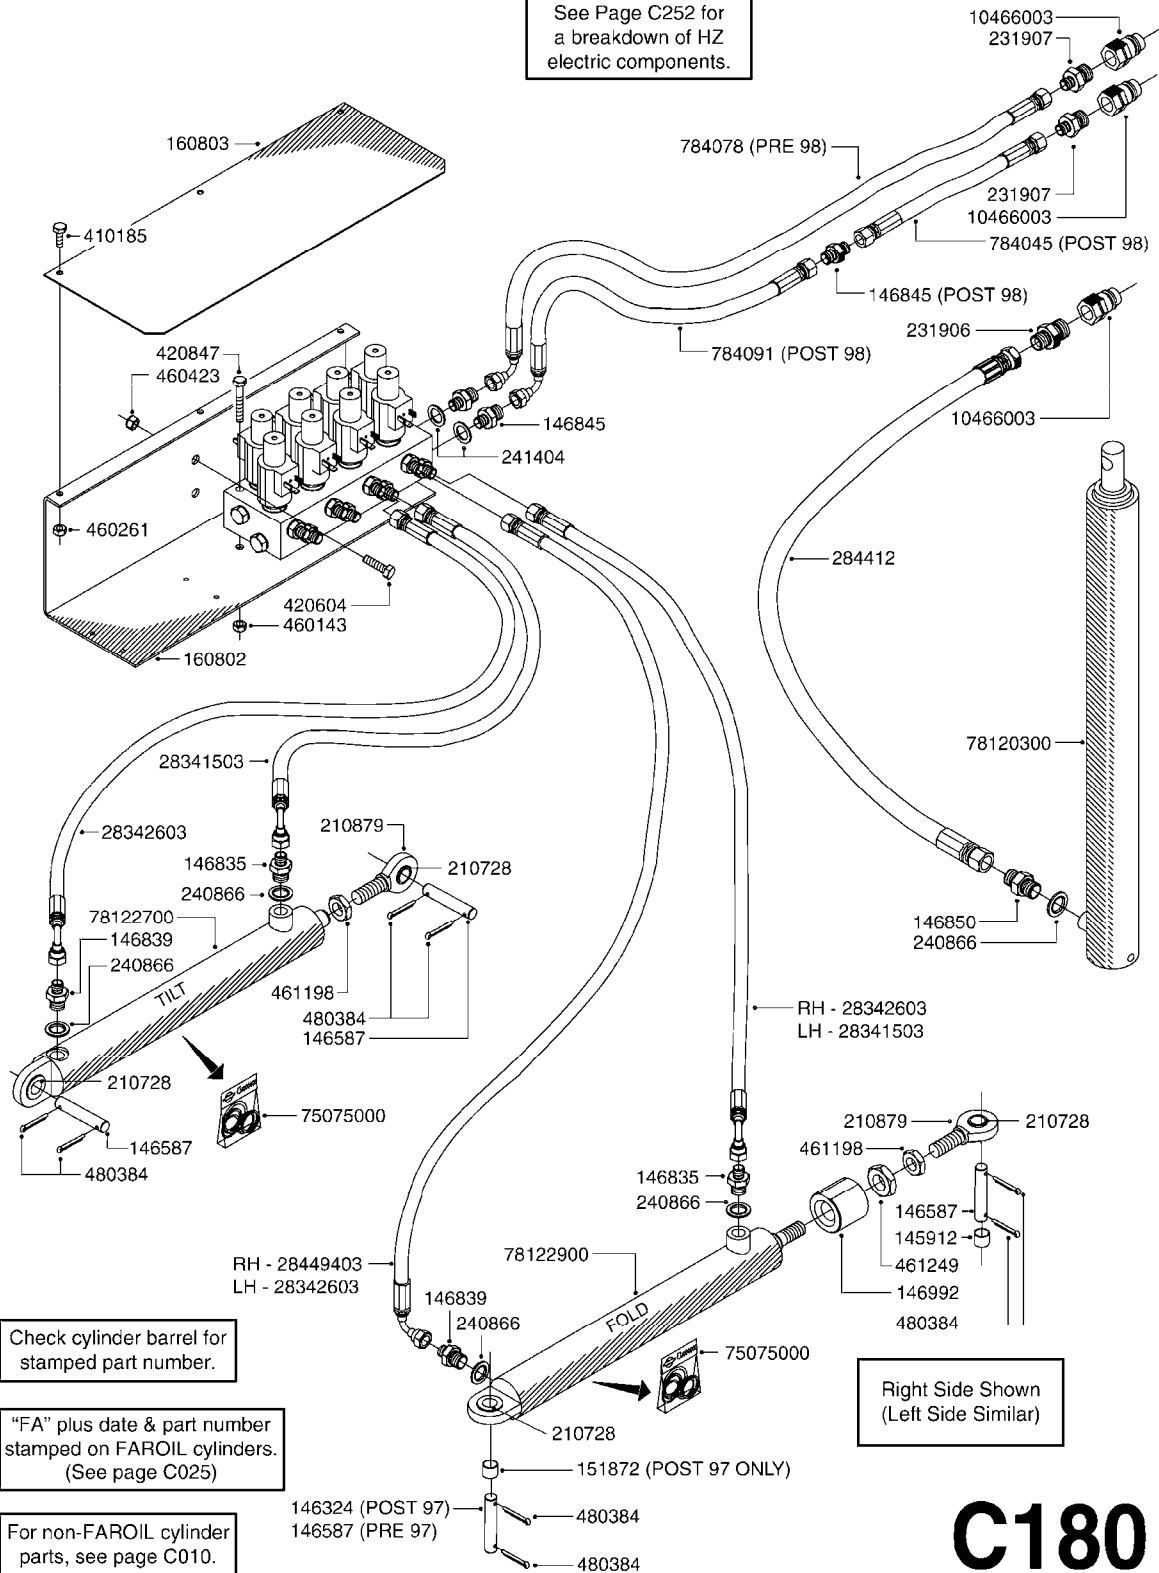

See Page C252 for a breakdown of HZ electric components.

HYDRAULCS EAG HZ 45-66'POST 95
C180-HIN, 14:12:07

Page 1
Date 19.03.2013 9:45

parts-n°	order qty	description
145912	1	BUSHING D19.8/D17.0X7MM
146324	1	SHAFT D16.8 L102/2 X 5
146587	1	PIN D16.8 X 65
146835	1	HEX NIPPLE 1/4"X3/8" BSP
146839	1	HEX NIPPLE 1/4"X3/8" BSP 0.7MM
146845	1	HEX NIPPLE 1/4"X1/4"
146850	1	HEX NIPPLE 3/8"x3/8" - 1.2mm
146992	1	BUSHING F.CYLINDER
151872	1	BUSHING D22.0/18.0 10MM
160802	1	MOUNT PLATE F.HYD SOLENOID'HZ'
160803	1	COVER PLATE F.HYD SOLENOID'HZ'
210728	1	BEARING F.LINK HEAD M17
210879	1	LINK HEAD M16 x D17
231906	1	HEX NIPPLE 3/8"BSP X 1/2"NPT
231907	1	HEX NIPPLE 1/4"BSP X 1/2"NPT
240866	1	DOWTYSEAL 3/8"
241404	1	DOWTYSEAL 1/4"
284412	1	HOSE HY 3/8" X 315" STR+STR
410185	1	BOLT HEX 8.8 DEL M6X16
420604	1	BOLT HEX 8.8 DEL M10X25 FT
420847	1	BOLT HEX 8.8 DEL M8X85
460143	1	NUT HEX M8 LOCK
460261	1	NUT HEX M6X1 LOCK
460423	1	NUT HEX M10X1.5 LOCK
461198	1	NUT HEX M16 x 2 JAMB
461249	1	NUT HEX M22X1.5
480384	1	PIN COTTER D5X40
784045	1	HOSE HY X 1/4 X 157.50"STR+STR
784078	1	HOSE HY X 1/4 X 417.33"
784091	1	HOSE HY X 1/4 X 295.25"STR+ELB
10466003	1	COUPLER PIONEER 8010-04 1/2NPT
28341503	1	HOSE HY X1/4X078.75"STR+ELB
28342603	1	HOSE HY X1/4X066.93"STR+ELB
28449403	1	HOSE HY X1/4X057.08"STR+ELB
75075000	1	SEAL KIT 78122600/27/28/29
78120300	1	CYLINDER 60/50/30 1100MM
78122700	1	CYLINDER D40/22X300MM RED
78122900	1	CYLINDER D40/22X300MM RED