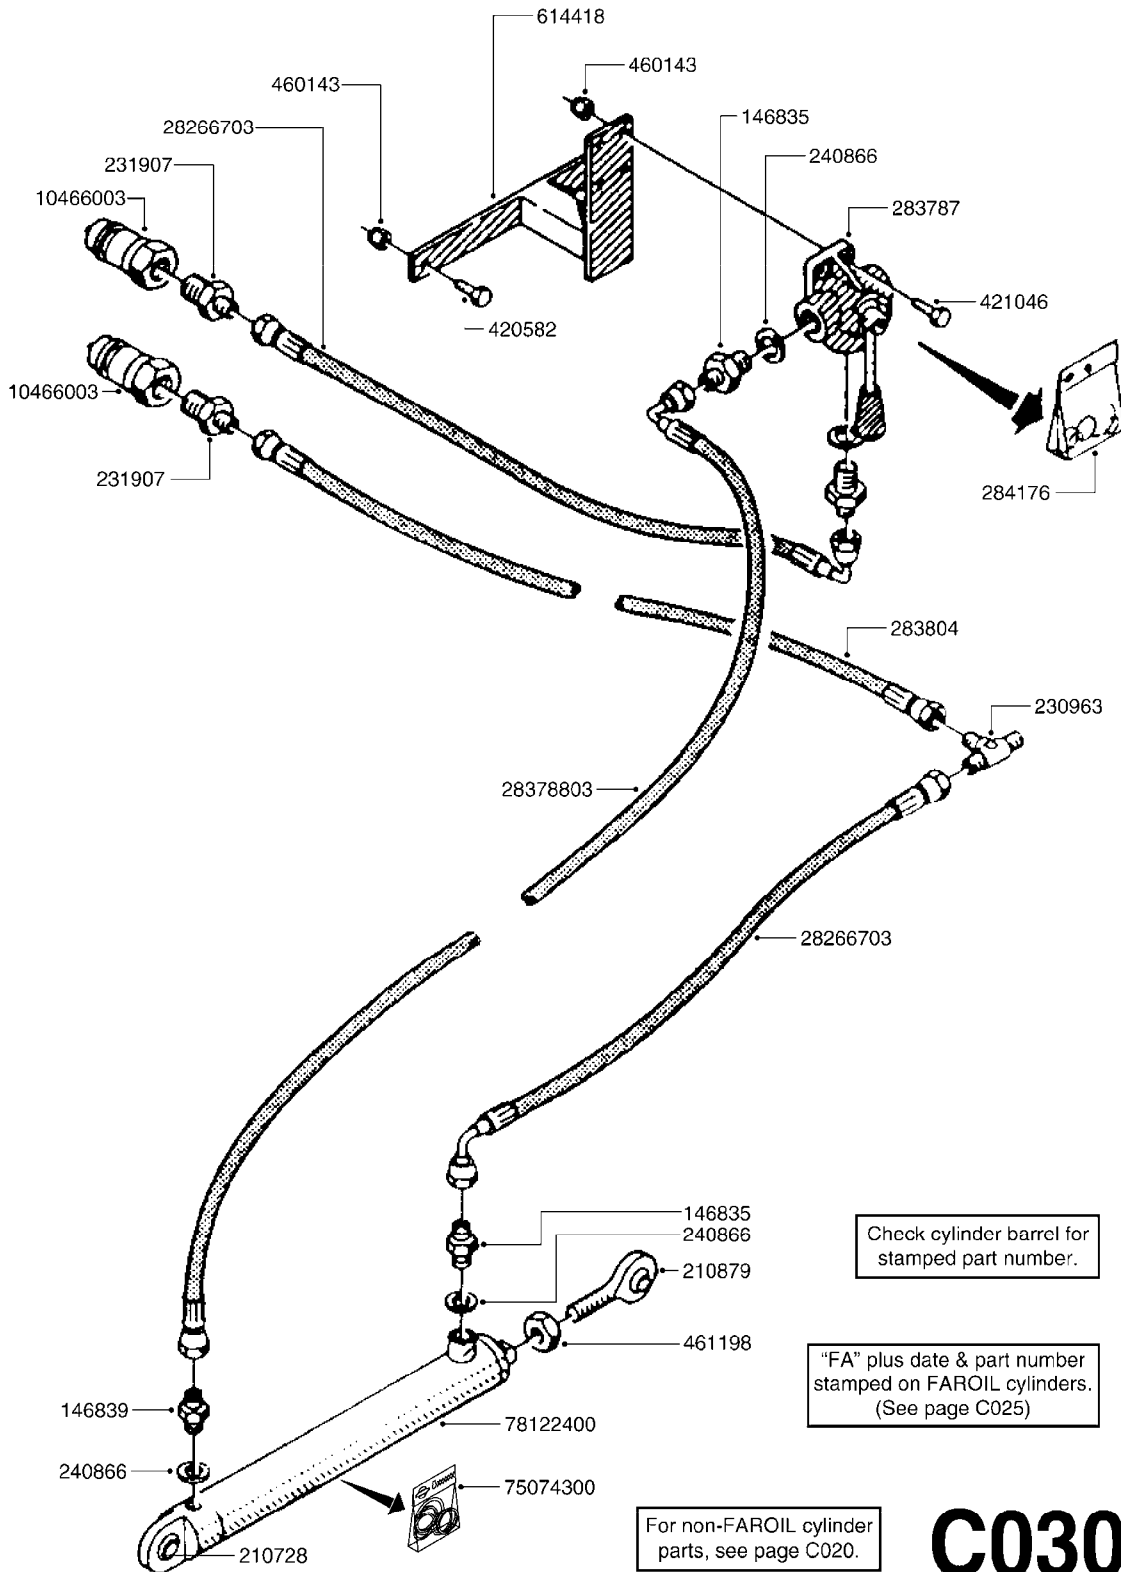

HYDRAULICS - SB WING FOLD
C030-HIN, 14:12:07

Page 1

Date 19.03.2013 9:45

parts-n°	order qty	description
146835	1	HEX NIPPLE 1/4"X3/8" BSP
146839	1	HEX NIPPLE 1/4"X3/8" BSP 0.7MM
210728	1	BEARING F.LINK HEAD M17
210879	1	LINK HEAD M16 x D17
230963	1	TEE 1/4"M X 1/4"M X 1/4"M BSP
231907	1	HEX NIPPLE 1/4"BSP X 1/2"NPT
240866	1	DOWTYSEAL 3/8"
283787	1	VALVE HY 3 WAY F.VARIANT
283804	1	HOSE HY X 1/4 X 090.5'
284176	1	O-RINGS KIT F/HY-VALVE 283787
420582	1	BOLT HEX 8.8 DEL M8X20 FT
421046	1	BOLT HEX 8.8 DEL M8X25 FT
460143	1	NUT HEX M8 LOCK
461198	1	NUT HEX M16 x 2 JAMB
614418	1	BRACKET HY-VALVE
10466003	1	COUPLER PIONEER 8010-04 1/2NPT
28266703	1	HOSE HY X1/4X029.50"STR+ELB
28378803	1	HOSE HY X1/4X85.0"STR+ELB
75074300	1	SEALKIT78122000/23-25/30-32/46
78122400	1	DOUBLE CYLINDER D 40/20-300