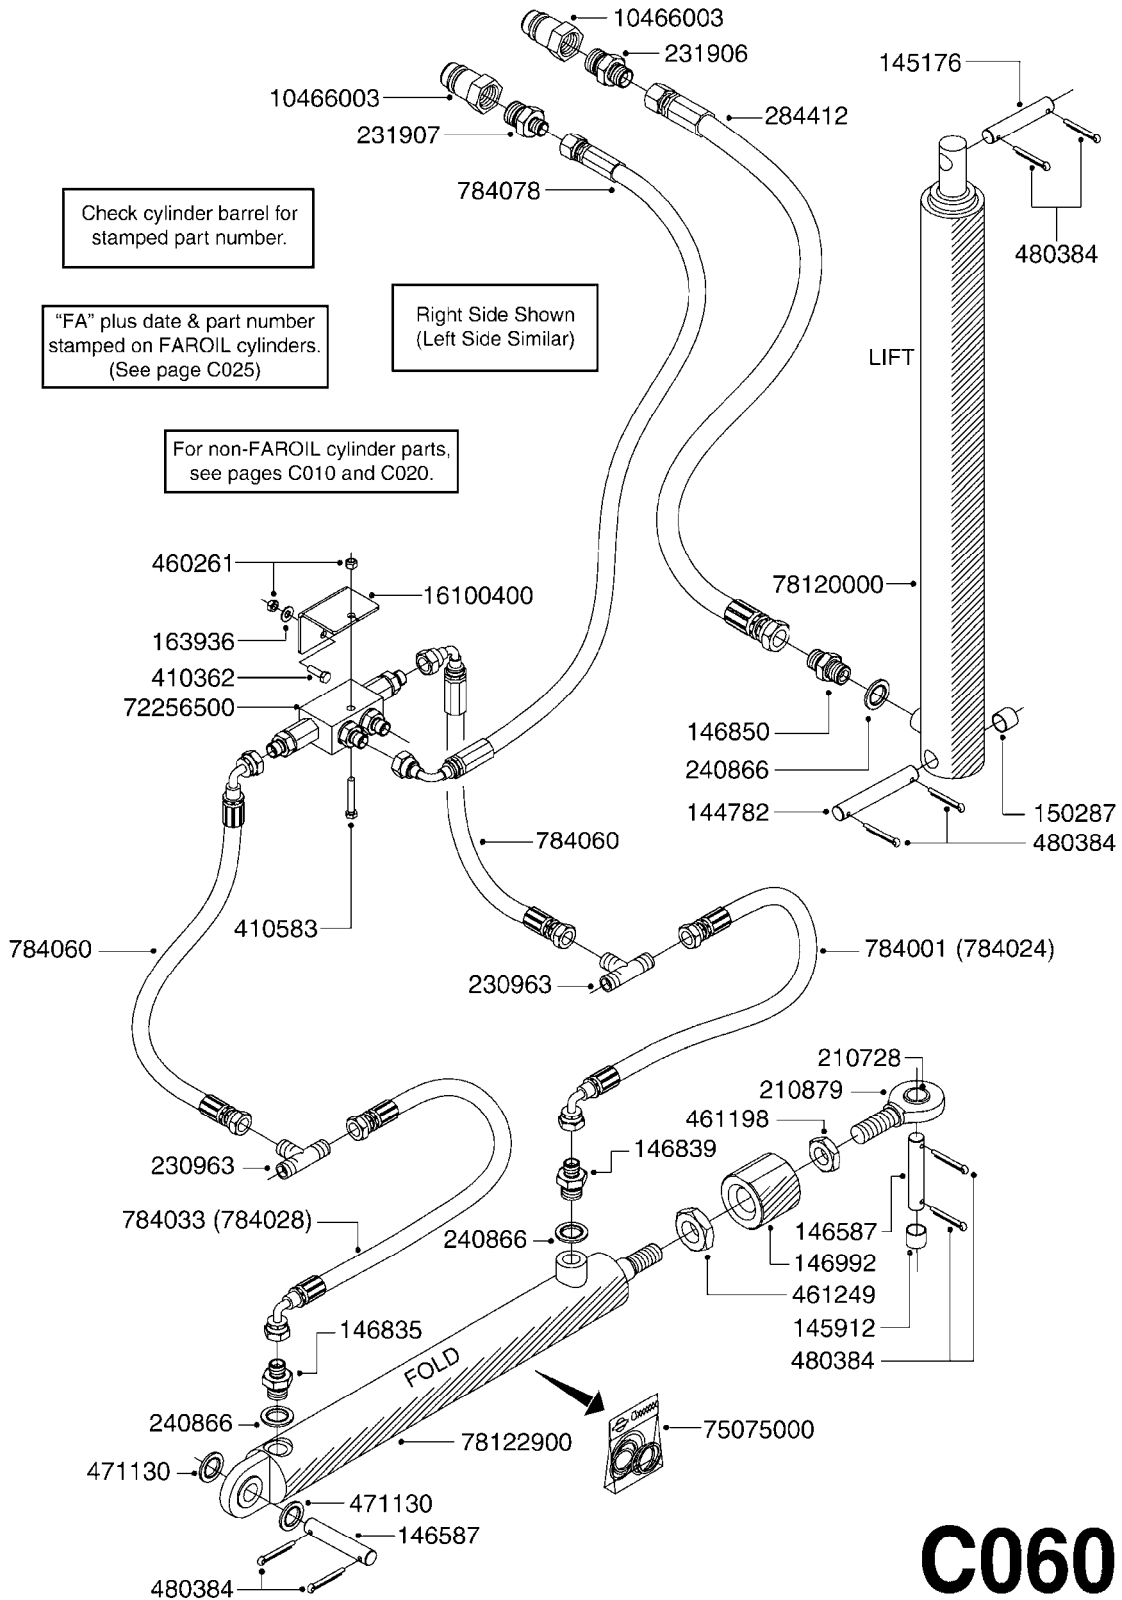

C050

HYDRAULICS-MB BOOM WING TILT
C050-HIN, 22:08:12

Page 1

Date 19.03.2013 9:45

parts-n°	order qty	description
146839	1	HEX NIPPLE 1/4"X3/8" BSP 0.7MM
210728	1	BEARING F.LINK HEAD M17
210879	1	LINK HEAD M16 x D17
230311	1	QUICK COUPLING 1/2"
240866	1	DOWTYSEAL 3/8"
320633	1	FITT.DK HN 3/8"M X 3/8"F BSP
461198	1	NUT HEX M16 x 2 JAMB
10419103	1	FITT.HY HEX RED.3/8 X 1/2
10422703	1	BREATHER FOR HY CYLINDER
10435503	1	*HOSE HY X 1/4 X 270' WITH FIT
75074300	1	SEALKIT78122000/23-25/30-32/46
78122400	1	DOUBLE CYLINDER D 40/20-300