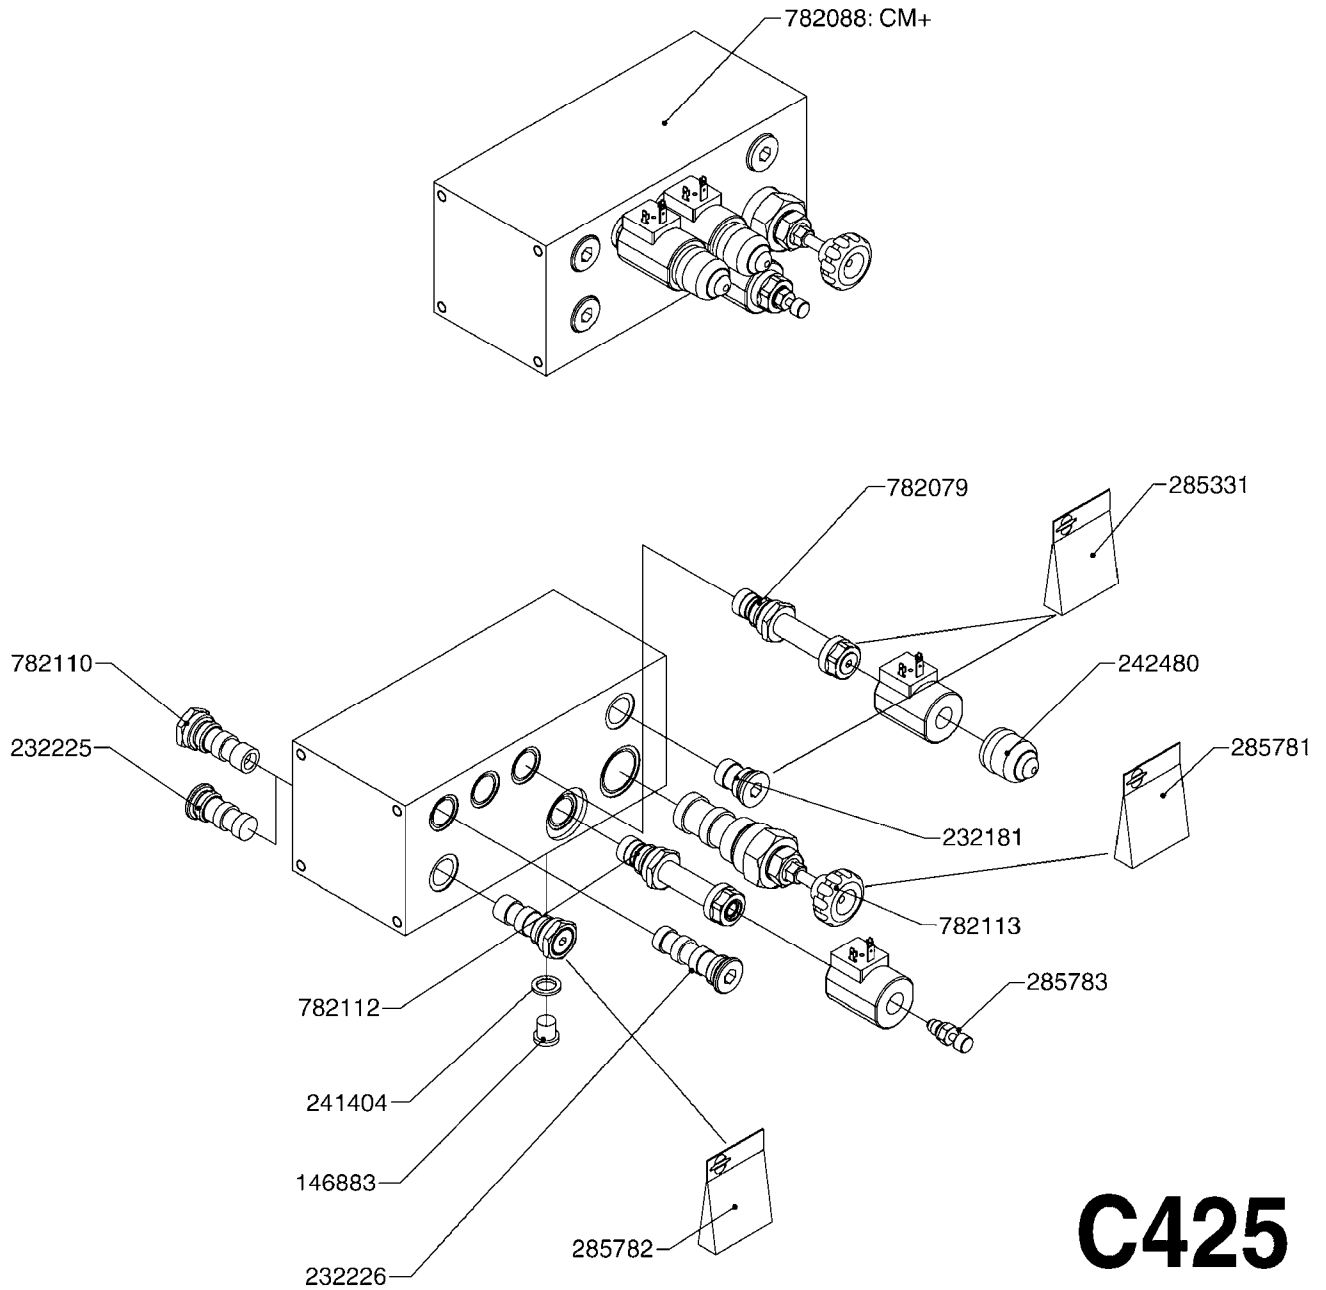

"DAH" VALVES (COMATROL) '99
C425-HIN, 10:12:09

Page 1

Date 19.03.2013 9:46

parts-n°	order qty	description
146883	1	PLUG 1/4"RG NV=17 L=15 SS
232181	1	PLUG F DH HYD. VALVE
232225	1	PLUG NCS 06/3
232226	1	PLUG NCS 06/4
241404	1	DOWTYSEAL 1/4"
242480	1	DUST COVER F. HYD. VALVE
285331	1	SEAL KIT F. HZ HYD.SOLENOID 96
285781	1	SEAL KIT F.NCS 12/3
285782	1	SEAL KIT F.NCS 06/4
285783	1	BRASS VALVE F.EVH 06
782079	1	CARTRIDGE VALVE
782088	1	HY BLOCK CM+ TWIN
782110	1	NON RETURN VALVE F. STEERTRACK
782112	1	HY SOLENOID VALVE/MAG 12VDC
782113	1	FLOW REGULATOR VALVE