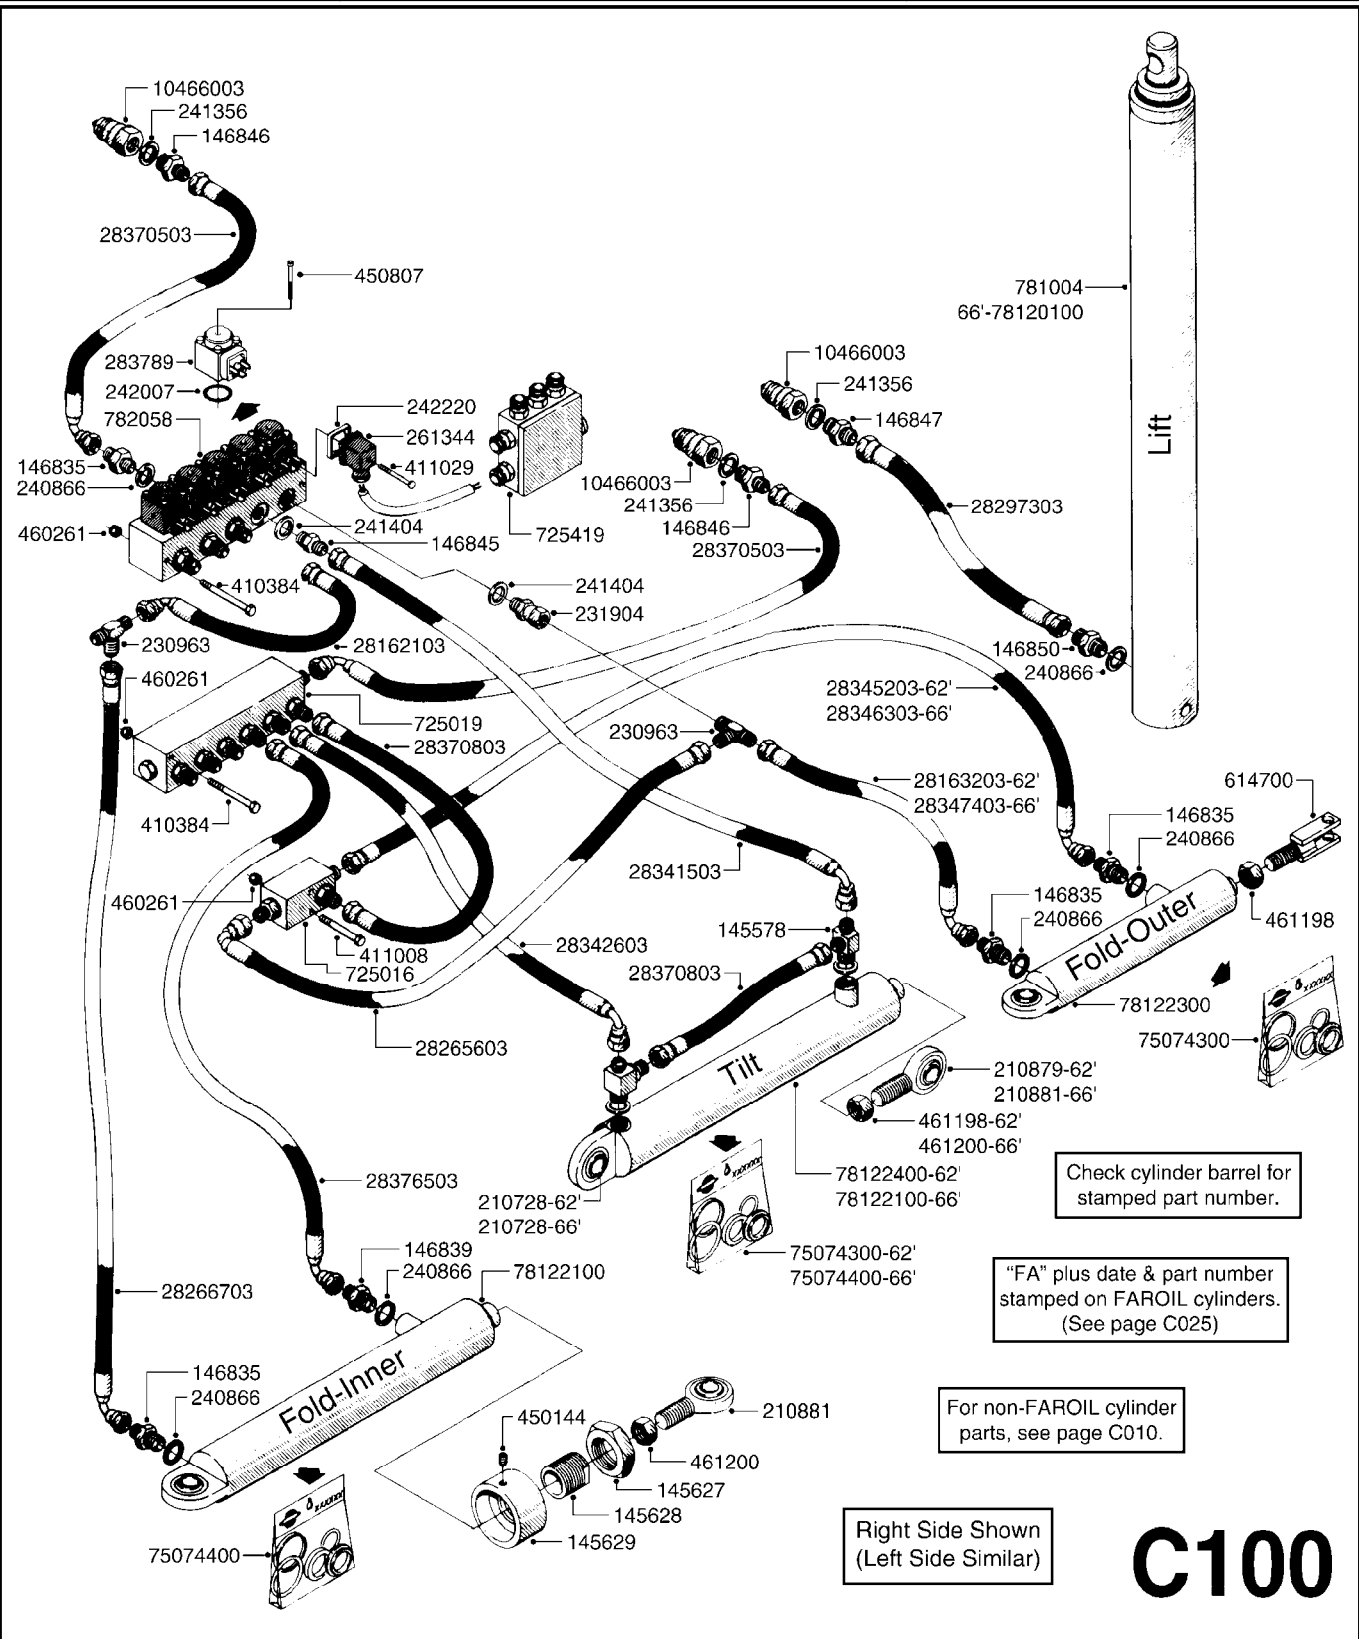

Check cylinder barrel for stamped part number.

"FA" plus date & part number stamped on FAROIL cylinders. (See page C025)

For non-FAROIL cylinder parts, see page C010.

Right Side Shown
(Left Side Similar)

C100

HYDRAULICS - SW/HZ 62' & 66'
C100-HIN, 14:12:07

Page 1
Date 19.03.2013 9:45

parts-n°	order qty	description
145578	1	TEE 3/8"X1/4X1/4
145627	1	NUT FOR CYLINDER
145628	1	THREAD.BUSHING F.CYL.STOP L=40
145629	1	CYL. STOP
146835	1	HEX NIPPLE 1/4"X3/8" BSP
146839	1	HEX NIPPLE 1/4"X3/8" BSP 0.7MM
146845	1	HEX NIPPLE 1/4"X1/4"
146846	1	HEX NIPPLE 1/2" X 1/4"
146847	1	HEX NIPPLE 1/2"X3/8"
146850	1	HEX NIPPLE 3/8"x3/8" - 1.2mm
210728	1	BEARING F.LINK HEAD M17
210879	1	LINK HEAD M16 x D17
210881	1	LINK HEAD M20 x D20 L=45
230963	1	TEE 1/4"M X 1/4"M X 1/4"M BSP
231904	1	NIPPLE NIPPLE W/NUT 1/4
240866	1	DOWTYSEAL 3/8"
241356	1	DOWTYSEAL 1/2"
241404	1	DOWTYSEAL 1/4"
242007	1	O-RING D9.1X1.6
242220	1	GASKET F. HIRSMANN PLUG
261344	1	HIRSCHMANN PLUG B BLACK
283789	1	SOLENOID F.HYD. VALVE
410384	1	BOLT HEX 8.8 DEL M6X65
411008	1	BOLT HEX 8.8 DEL M6X55
411029	1	SCREW M3X35 F.HIRSMANN PLUG
450144	1	SCREW M6X10 8.8
450807	1	SCREW M4X45 ALLEN
460261	1	NUT HEX M6X1 LOCK
461198	1	NUT HEX M16 x 2 JAMB
461200	1	NUT HEX M20X1.5 JAMB.
614700	1	FORK FOR HY CYLINDER
725016	1	CHECK VALVE ASSY. F. HYD.
725019	1	MANIFOLD BLOCK F. HYD.
725419	1	CONTROL BOX BLACK
781004	1	CYLINDER DOUB. D60/50/30-1300
782058	1	HY VALVE
10466003	1	COUPLER PIONEER 8010-04 1/2NPT
28162103	1	HOSE HY X1/4X037.37"STR+ELB
28163203	1	HOSE HY X1/4X183.06"STR+ELB
28265603	1	HOSE HY X1/4X017.75"STR+ELB
28266703	1	HOSE HY X1/4X029.50"STR+ELB
28297303	1	*HOSE HY X3/8X224.43"STR+STR
28341503	1	HOSE HY X1/4X078.75"STR+ELB
28342603	1	HOSE HY X1/4X066.93"STR+ELB
28345203	1	HOSE HY X1/4X192.93"STR+ELB
28346303	1	HOSE HY X1/4X230.00"STR+ELB
28347403	1	HOSE HY X1/4X122.43"STR+ELB
28370503	1	HOSE HY X1/4X314.93"STR+ELB
28370803	1	HOSE HY X1/4X011.80"STR+STR
28376503	1	HOSE HY X1/4X047.25"STR+ELB
75074300	1	SEALKIT78122000/23-25/30-32/46
75074400	1	SEAL KIT 78121800/21/44
78120100	1	CYLINDER TELESC.70/60/40
78122100	1	CYLINDER DOUBLE D50/25-298
78122300	1	CYLINDER DOUBLE D40/20-180
78122400	1	DOUBLE CYLINDER D 40/20-300