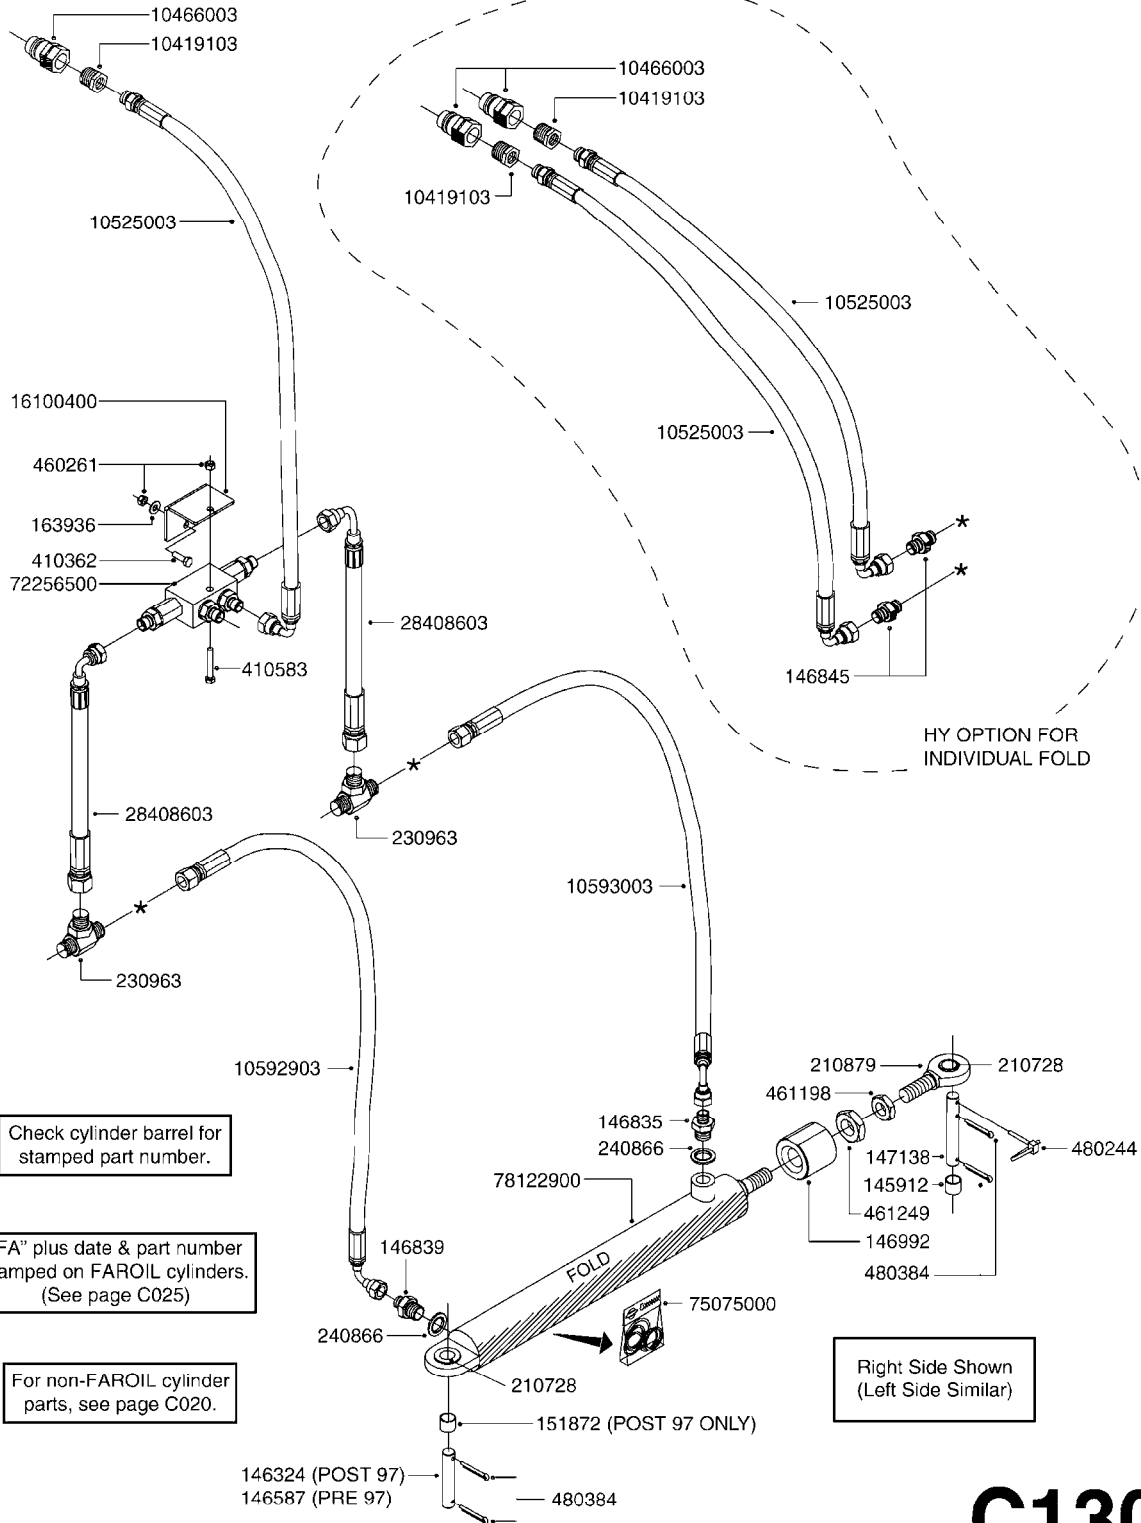

COMPLETE ASSEMBLY
728429: 39'4" (12m)
728667: 8'2" (2.5m)

C120

HYDRAULICS - CONTROL BOX SW/HZ
C120-HIN, 01:01:01

Page 1

Date 19.03.2013 9:45

parts-n°	order qty	description
260864	1	SWITCH F.HY BOOM CONTROL BOX
261133	1	PLUG HOUSING F.8 POLE PLUG
261134	1	PLUG INSERT 8 POLE MALE
261135	1	PLUG HOUSING 8 POLE FEMALE
261136	1	PLUG INSERT 8 POLE FEMALE
411016	1	SCREW M4X50 CYLINDER
440632	1	SCREW M4X13
614446	1	BRACKET F/REMOTE CONTROL BOX
614450	1	MOUNT BRACKET F. PIPE BRKT.
725212	1	CONTROL BOX FOR HYD.BOOM
728429	1	CABLE ASSY. F. HYD. CONTROL
728667	1	CABLE-QUICK ATTACH 8 PIN
978084	1	DECAL HYD. CONTROL BOX