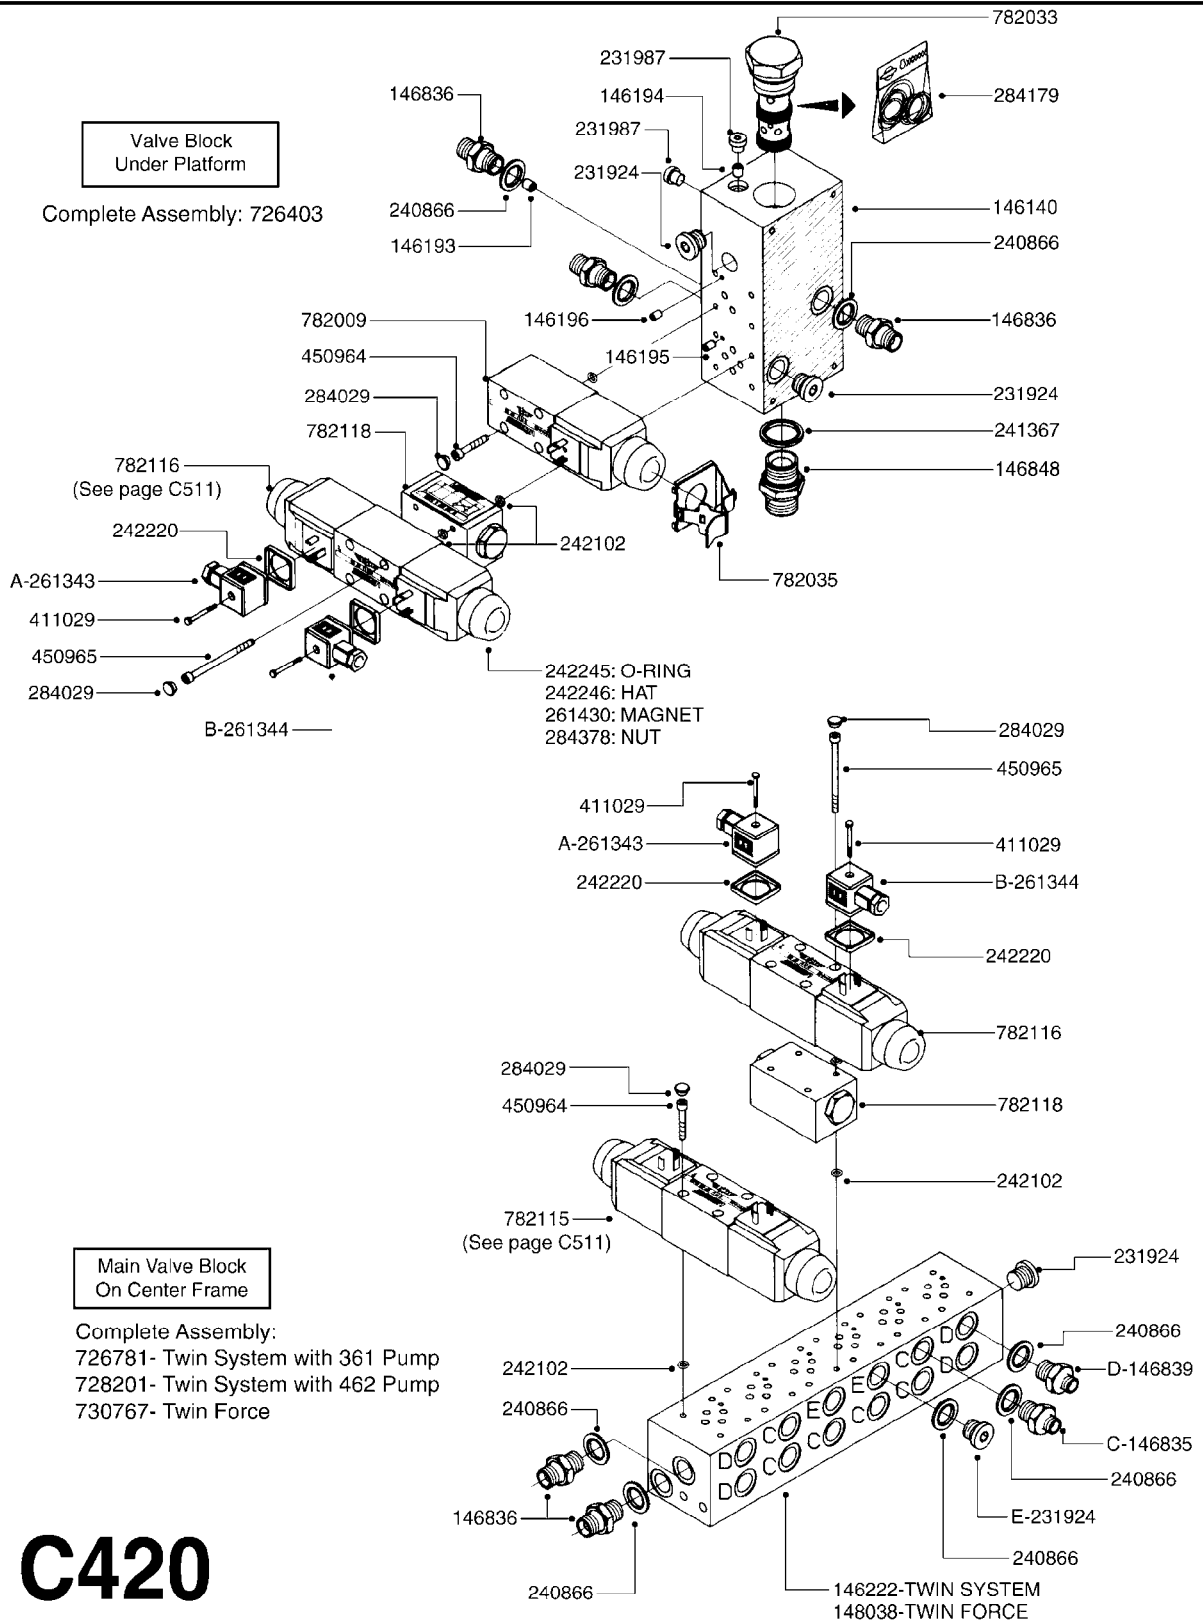

HYD TWIN SOLENOID VALVE
C420-HIN, 03:09:09

Page

0

Date

19.03.2013

9:46

HYD TWIN SOLENOID VALVE
C420-HIN, 03:09:09

Page 1
Date 19.03.2013 9:46

parts-n°	order qty	description
146140	1	MANIFOLD BLOCK
146193	1	NOZZLE D.2 M8X10
146194	1	NOZZLE D.8 M8X10
146195	1	NOZZLE D.2 M6X10
146196	1	NOZZLE D.8 M6X10
146222	1	MANIFOLD BLOCK
146835	1	HEX NIPPLE 1/4"X3/8" BSP
146836	1	HEX NIPPLE 3/8"X3/8" BSP
146839	1	HEX NIPPLE 1/4"X3/8" BSP 0.7MM
146848	1	HEX. NIPPLE 3/4"BSP X 3/4"BSP
148038	1	MANIFOLD BLOCK F.HYD/6
231924	1	PLUG 3/8'
231987	1	PLUG 1/8' BSP W/GASKET
240866	1	DOWTYSEAL 3/8"
241367	1	DOWTYSEAL 28.5x22
242102	1	O-RING 9.25 X 1.78
242220	1	GASKET F. HIRSMANN PLUG
242245	1	O-RING F. VICKERS VLVE MAGNET
242246	1	BOOT F. VICKERS SOLENOID VALVE
261343	1	HIRSCHMANN PLUG 'A' GREY
261344	1	HIRSCHMANN PLUG B BLACK
261430	1	MAGNET F.VICKERS SOLENOID NLA
284029	1	COVER PLUS D10.5/12.0X5.0
284179	1	GASKET SET F/CARTRIDGE VALVE
284378	1	NUT F. VICKERS SOLENOID VALVE
411029	1	SCREW M3X35 F.HIRSMANN PLUG
450964	1	SCREW M5X30 F.CYLINDER
450965	1	SCREW ROUND M5X70
726403	1	MANIFOLD BLOCK COUPLING
726781	1	MANIFOLD BLOCK TA-HAC/361
728201	1	MANIFOLD BLOCK TA-HAC/462
730767	1	HY.BLOCK COMPLETE TF HAZ
782009	1	MAGNET.VALVE DG4V-3-OB-A-MUG7-
782033	1	CART.VALVE C16-210 FLOW+RELIEF
782035	1	LOCK FOR HY VALVE
782115	1	HY SOLENOID VALVE DH HYD
782116	1	MAGNET VLV.MD1L-S3/10N-D12K1/P
782118	1	LOCK VALVE MVPP-D