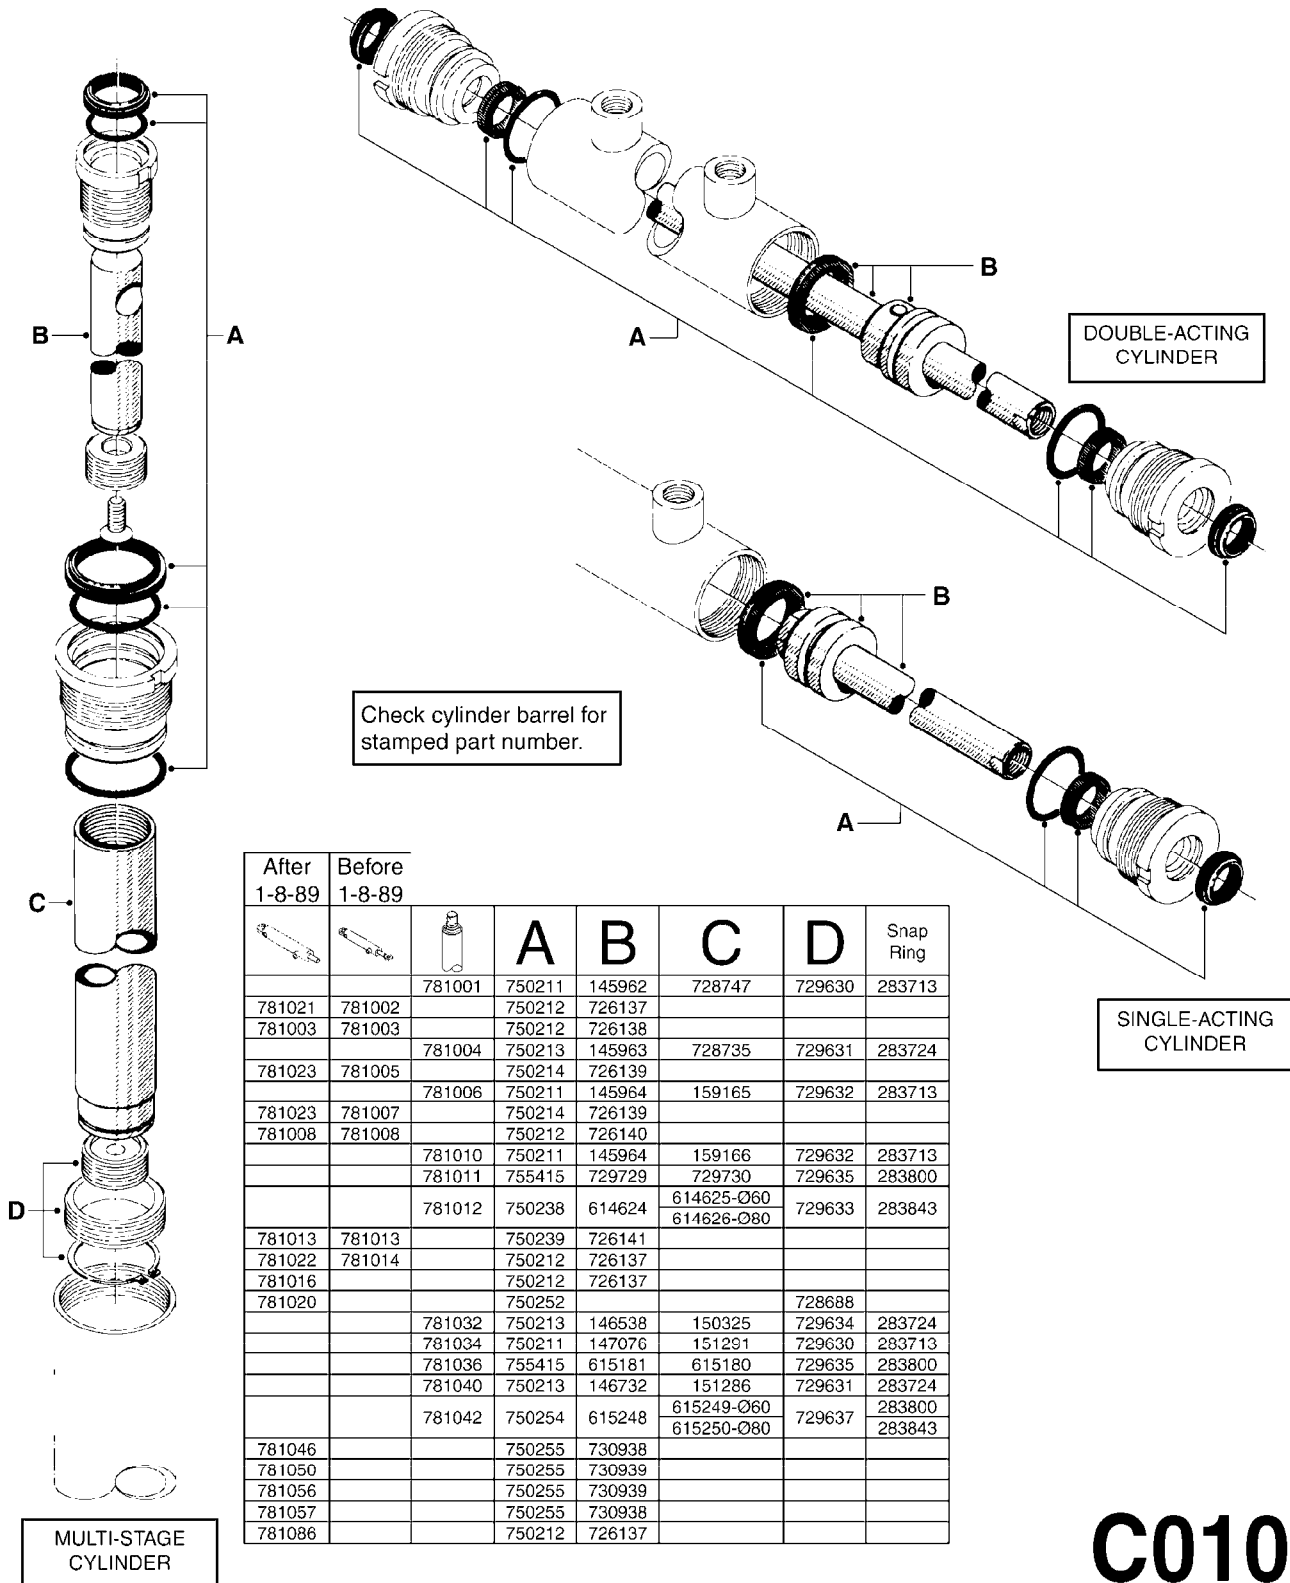

After 1-8-89	Before 1-8-89		A	B	C	D	Snap Ring
		781001	750211	145962	728747	729630	283713
781021	781002		750212	726137			
781003	781003		750212	726138			
		781004	750213	145963	728735	729631	283724
781023	781005		750214	726139			
		781006	750211	145964	159165	729632	283713
781023	781007		750214	726139			
781008	781008		750212	726140			
		781010	750211	145964	159166	729632	283713
		781011	755415	729729	729730	729635	283800
		781012	750238	614624	614625-Ø60 614626-Ø80	729633	283843
781013	781013		750239	726141			
781022	781014		750212	726137			
781016			750212	726137			
781020			750252			728688	
		781032	750213	146538	150325	729634	283724
		781034	750211	147076	151291	729630	283713
		781036	755415	615181	615180	729635	283800
		781040	750213	146732	151286	729631	283724
		781042	750254	615248	615249-Ø60 615250-Ø80	729637	283800 283843
781046			750255	730938			
781050			750255	730939			
781056			750255	730939			
781057			750255	730938			
781086			750212	726137			

C010