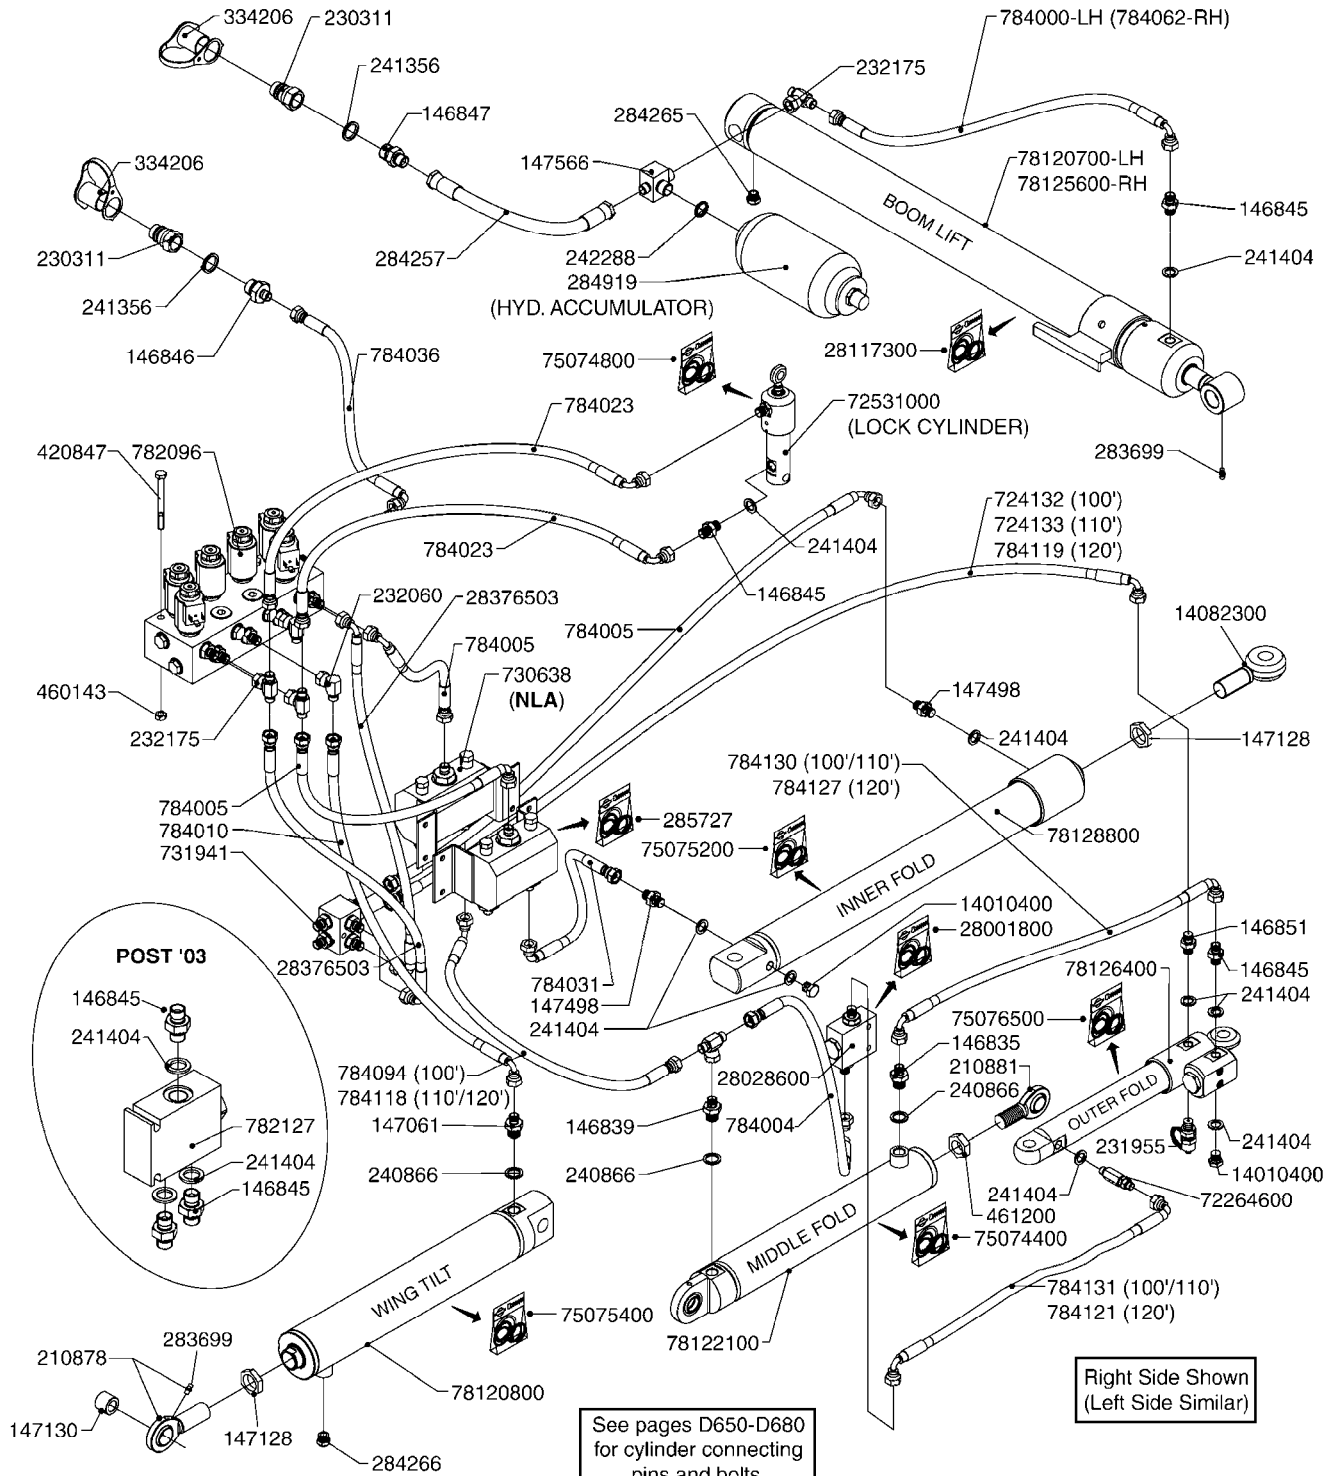

See Page C252 for a breakdown of HZ electric components.

Check cylinder barrel for stamped part number.

"FA" plus date & part number stamped on FAROIL cylinders. (See page C025)

For non-FAROIL cylinder parts, see page C020.

C300

HYD FORCE 100'-120'
C300-HIN, 19:09:12

Page 1
Date 19.03.2013 9:45

parts-n°	order qty	description
146835	1	HEX NIPPLE 1/4"X3/8" BSP
146839	1	HEX NIPPLE 1/4"X3/8" BSP 0.7MM
146845	1	HEX NIPPLE 1/4"X1/4"
146846	1	HEX NIPPLE 1/2" X 1/4"
146847	1	HEX NIPPLE 1/2"X3/8"
146851	1	HEX NIPPLE 1/4"x1/4" 0.7MM
147061	1	HEX NIPPLE 1/4"X3/8"/1.8
147128	1	NUT M24X2 NV-32
147130	1	BUSHING D25/20 20MM
147498	1	HEX NIPPLE 1/4"-1/4" 1.2mm
147566	1	TEE M18X1.5 3/8"-1/4"
210878	1	LINK HEAD COMPLETE
210881	1	LINK HEAD M20 x D20 L=45
230311	1	QUICK COUPLING 1/2"
231955	1	NIPPLE FOR PRESSURE GAUGE
232060	1	HY.ELBOW 1/4" BSP SWIVEL
232175	1	TEE 1/4"M X 1/4"F X 1/4"M BSP
240866	1	DOWTYSEAL 3/8"
241356	1	DOWTYSEAL 1/2"
241404	1	DOWTYSEAL 1/4"
242288	1	SEAL F. HYD ACCUMULATOR TWIN
283699	1	GREASE NIPPLE M6X1
284257	1	HOSE HY X 3/8 X 242.30'STR+STR
284265	1	PLUG Breather 1/4" F/CYLINDER
284266	1	PLUG 3/8"F.HY CYLINDER
284919	1	HYD. ACCUMULATOR F. CM875/1200
285727	1	PARTS KIT F.FLOW DIVIDER
334206	1	DUST HOOD FOR HY-COUPLING
420847	1	BOLT HEX 8.8 DEL M8X85
460143	1	NUT HEX M8 LOCK
461200	1	NUT HEX M20X1.5 JAMB.
724132	1	HOSE HY X 1/4 STR+ELB
724133	1	HOSE HY X 1/4 STR+ELB
730638	1	HY.FLOW DIVIDER
731941	1	MANIFOLD
782096	1	MANIFOLD BLOCK ASSEMBLY
782127	1	HY.FLOW DIVIDER FTZ-03
784000	1	HOSE HY X 1/4 X 118.00"STR+ELB
784004	1	HOSE HY 1/4" x 33.5" STR & ELB
784005	1	HOSE HY X 1/4 X 037.38"STR+ELB
784010	1	HOSE HY X 1/4 X 149.5"STR+ELB
784023	1	HOSE HY 1/4 X 1100MM
784031	1	HYD.HOSE CM TF 1/4"x550MM
784036	1	HOSE HY X 1/4 X 332.68"STR+ELB
784062	1	HOSE HY X 1/4 X 098.50"ELB+ELB
784094	1	HOSE HY X 1/4 X 248.0" ELB+ELB
784118	1	HOSE HY X 1/4 X 285.4" ELB+STR
784119	1	HOSE HY X 1/4 X 557.0"STR+ELB
784121	1	HOSE HY X 1/4 X 252.0" ELB+ELB
784127	1	HOSE HY X 1/4 X 285.5" ELB+ELB
784130	1	HOSE HY X 1/4 X 236.25"ELB+ELB
784131	1	HOSE HY X 1/4 X 202.75"ELB+ELB
14010400	1	PLUG 1/4" BSP
14082300	1	LINK EYE Ø20/M24X2 L=87.5
28001800	1	REPAIR KIT F.ENDSTOP 1/4"
28028600	1	END STOP 1/4"
28117300	1	SEAL KIT 78120600/07/43
28376503	1	HOSE HY X1/4X047.25"STR+ELB
72264600	1	HYDRUALIC RESTICTOR, ADJUSTABL
72531000	1	CYL. D25/12-50/78124200 W/FITT
75074400	1	SEAL KIT 78121800/21/44