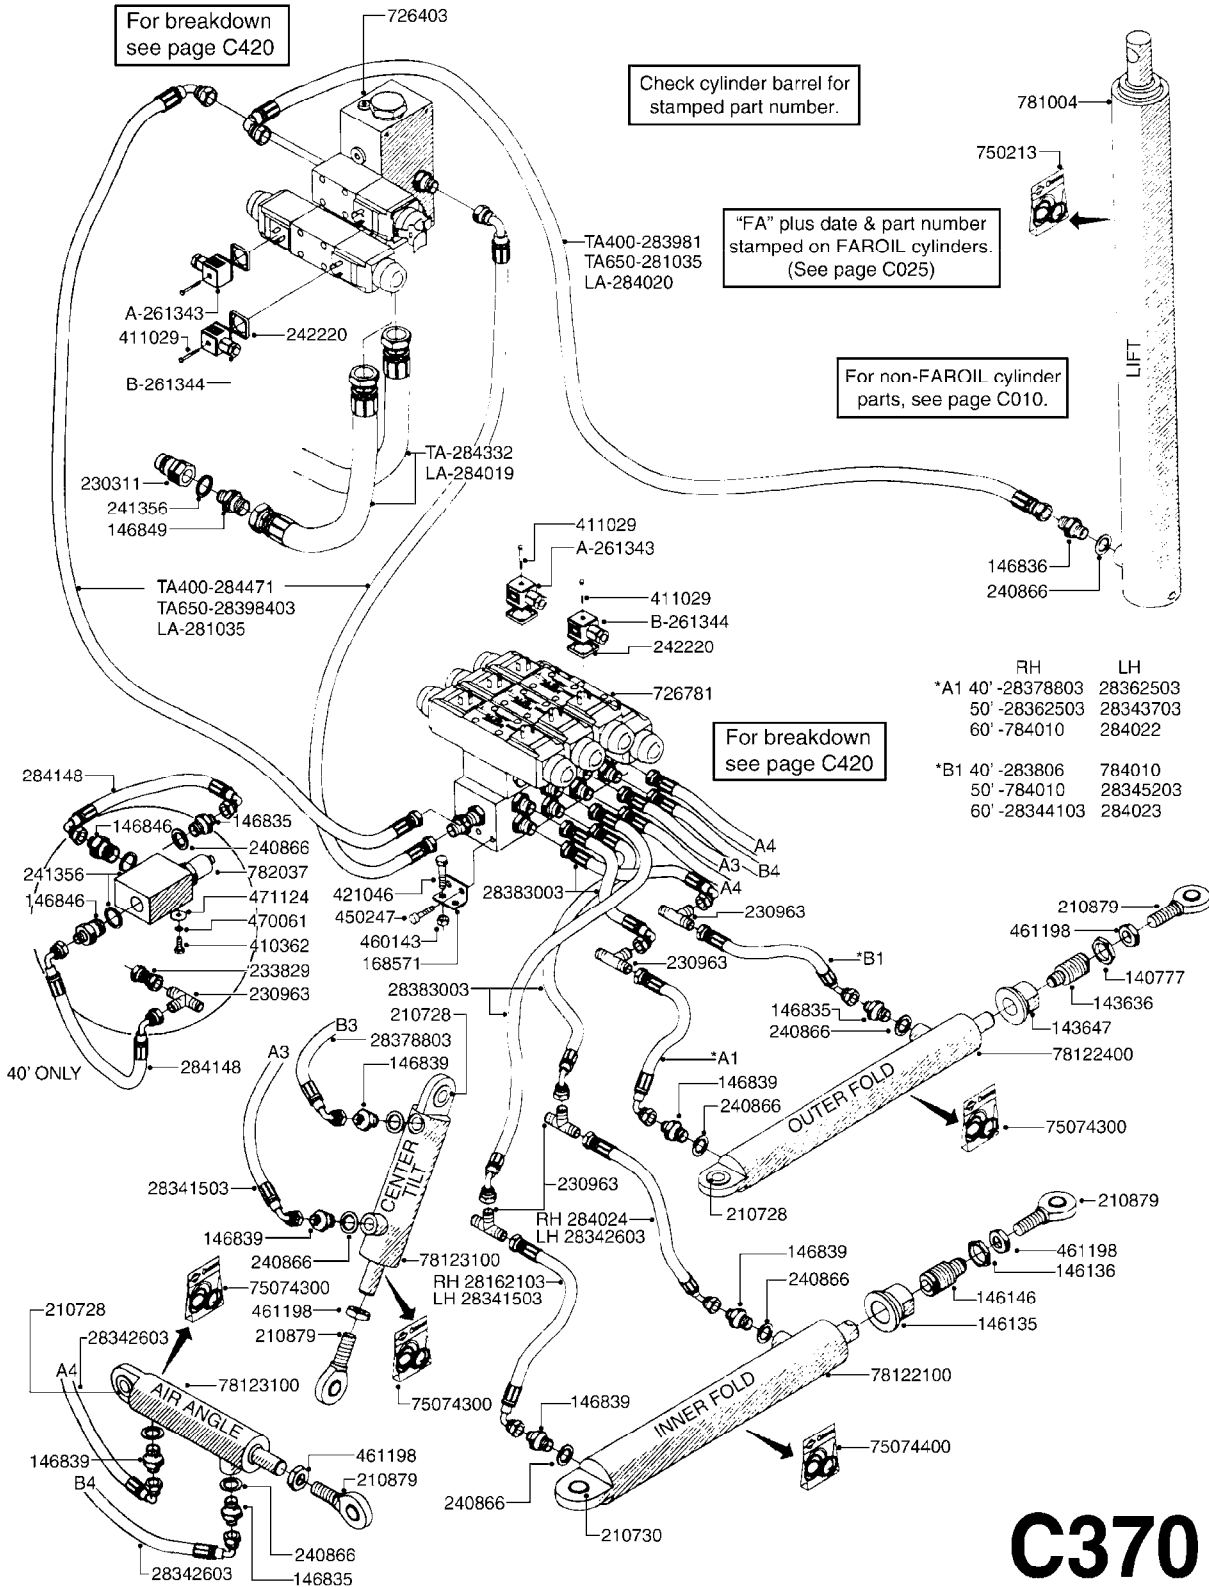

C370

HYD TWIN 40'-60' HAB PRE 94
C370-HIN, 14:12:07

Page 1
Date 19.03.2013 9:46

parts-n°	order qty	description
140777	1	NUT HEX 3/4" BSP JAMB
143636	1	THREADED INSERT F.CYLINDER END
143647	1	COLLAR F.THREAD.ROD EXTENTON
146135	1	ADJUSTING SCREW F/PISTON
146136	1	NUT M30 X 1.5
146146	1	ADAPTOR THREADED F.HY CYLINDER
146835	1	HEX NIPPLE 1/4"X3/8" BSP
146836	1	HEX NIPPLE 3/8"X3/8" BSP
146839	1	HEX NIPPLE 1/4"X3/8" BSP 0.7MM
146846	1	HEX NIPPLE 1/2" X 1/4"
146849	1	HEX. NIPPLE 3/4"BSP X 1/2"BSP
168571	1	bracket
210728	1	BEARING F.LINK HEAD M17
210730	1	BEARING F.LINK HEAD M20
210879	1	LINK HEAD M16 x D17
230311	1	QUICK COUPLING 1/2"
230963	1	TEE 1/4"M X 1/4"M X 1/4"M BSP
233829	1	CONN.PIECE WITH 2X1/4' NUTS
240866	1	DOWTYSEAL 3/8"
241356	1	DOWTYSEAL 1/2"
242220	1	GASKET F. HIRSMANN PLUG
261343	1	HIRSCHMANN PLUG 'A' GREY
261344	1	HIRSCHMANN PLUG B BLACK
281035	1	HY HOSE 3/8' X 3900 .....
28162103	1	HOSE HY X1/4X037.37"STR+ELB
28341503	1	HOSE HY X1/4X078.75"STR+ELB
28342603	1	HOSE HY X1/4X066.93"STR+ELB
28343703	1	HOSE HY X1/4X177.18" STR+ELB
28344103	1	HOSE HY X1/4X169.25"STR+ELB
28345203	1	HOSE HY X1/4X192.93"STR+ELB
28362503	1	HOSE HY X1/4X137.81"STR+ELB
28378803	1	HOSE HY X1/4X85.0"STR+ELB
283806	1	HYDRAULIC HOSE 1/4' - 2700MM
28383003	1	HOSE HY X1/4X014.56"STR+ELB
283981	1	HYDRAULICHOSE 3/8' - 3600MM
28398403	1	*HOSE HY X3/8X236.25"STR+ELB
284019	1	HOSE HY X 3/4 X 1500
284020	1	HOSE HY X 3/8" X 900" STR+ELB
284022	1	HYDRAULIC-HOSE 1/4'X5000
284023	1	HYDRAULICHOSE 1/4' - 5320MM
284024	1	HYDRAULIC HOSE 1/4'X535
284148	1	HYDRAULIC HOSE 1/4'X250
284332	1	HOSE HY X 3/4 X 2800
284471	1	HYDRAULIC HOSE 3/8' 5500MM
410362	1	BOLT HEX 8.8 DEL M6X20 FT
411029	1	SCREW M3X35 F.HIRSMANN PLUG
421046	1	BOLT HEX 8.8 DEL M8X25 FT
450247	1	SCREW M8X20 8.8 GALV. ALLEN
460143	1	NUT HEX M8 LOCK
461198	1	NUT HEX M16 x 2 JAMB
470061	1	WASHER D11/D7X0.5 LOCK
471124	1	WASHER D18/D6.4x1.6
726403	1	MANIFOLD BLOCK COUPLING
726781	1	MANIFOLD BLOCK TA-HAC/361
750213	1	SEAL KIT F.60/50/30 CYLINDER
781004	1	CYLINDER DOUB. D60/50/30-1300
782037	1	SAFETY-VALVE HYDR.
784010	1	HOSE HY X 1/4 X 149.5"STR+ELB
75074300	1	SEALKIT78122000/23-25/30-32/46
75074400	1	SEAL KIT 78121800/21/44
78122100	1	CYLINDER DOUBLE D50/25-298