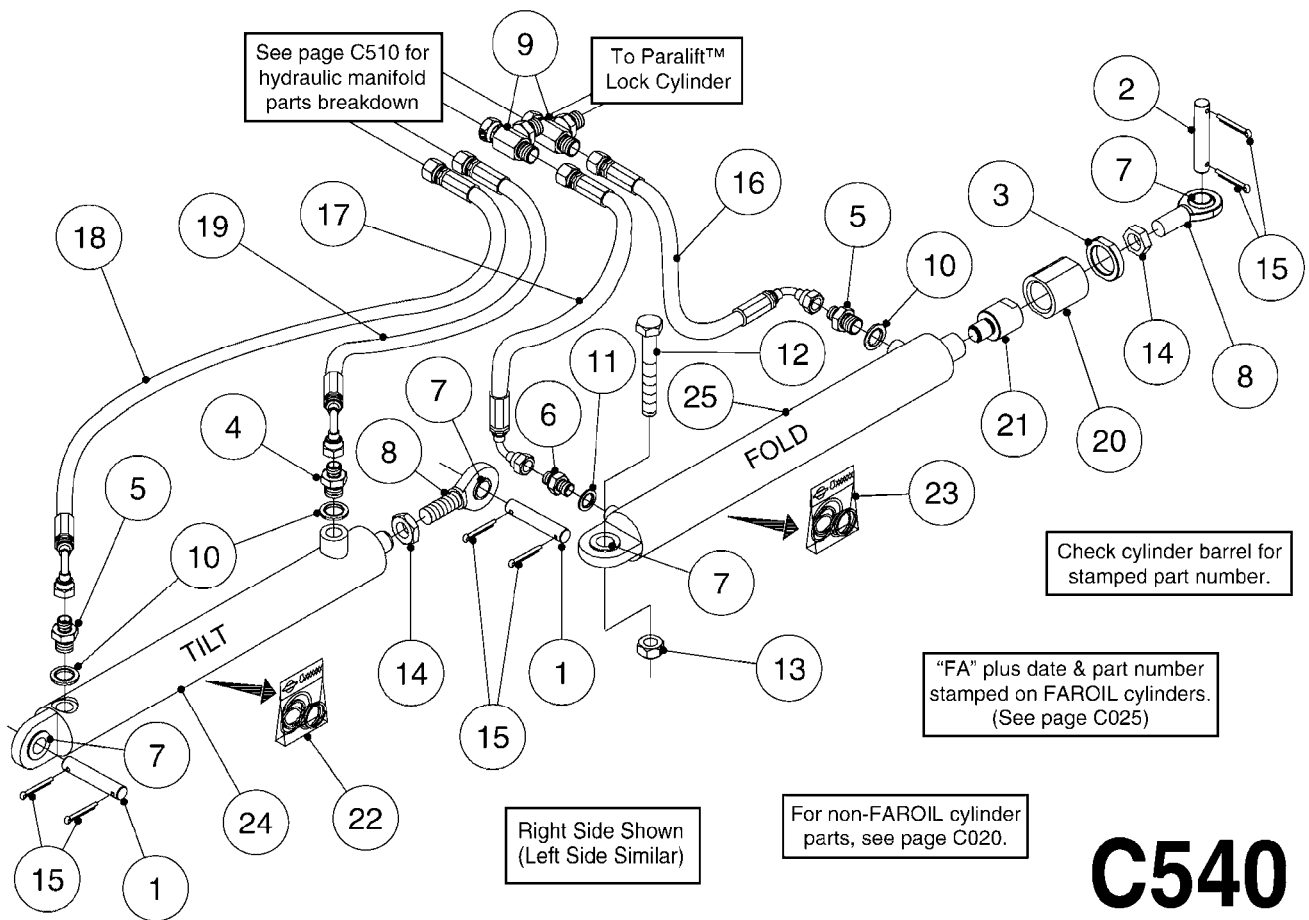

HYD EAGLE HZ SPC 80'-100'
C540-HIN, 14:08:12

Page 1

Date 19.03.2013 9:46

Pos.	parts-n°	order qty	description
1	146450	1	PIN D19.8 X 75 WITH 2 X D5
2	146589	1	PIN D19.8 X 65
3	146672	1	NUT HEX LOCK F.ADJUSTER
4	146835	1	HEX NIPPLE 1/4"X3/8" BSP
5	146839	1	HEX NIPPLE 1/4"X3/8" BSP 0.7MM
6	146845	1	HEX NIPPLE 1/4"X1/4"
7	210730	1	BEARING F.LINK HEAD M20
8	210881	1	LINK HEAD M20 x D20 L=45
9	232109	1	FITT.HY TEE 1/4'BSP UNION
10	240866	1	DOWTYSEAL 3/8"
11	241404	1	DOWTYSEAL 1/4"
12	430910	1	BOLT HEX 8.8 DEL M20X110
13	460806	1	NUT HEX M20X2.5 LOCK
14	461200	1	NUT HEX M20X1.5 JAMB.
15	480384	1	PIN COTTER D5X40
16	784008	1	HOSE HY X 1/4" X 98.4"STR+ELB
17	784025	1	HOSE HY X 1/4" x 86.6"STR+ELB
18	784072	1	HOSE HY X 1/4" X 78.7"STR+ELB
19	784073	1	HOSE HY X 1/4" X 90.6"STR+ELB
20	14023000	1	BUSHING Ø50.0/36.0 L=52 DEL
21	14108800	1	ADAPTOR F.HY CYLINDER L=61
22	75074400	1	SEAL KIT 78121800/21/44
23	75074600	1	SEAL KIT 78120500/49
24	78122100	1	CYLINDER DOUBLE D50/25-298
25	78128000	1	CYLINDER DOUB. D60/30 L=300 09