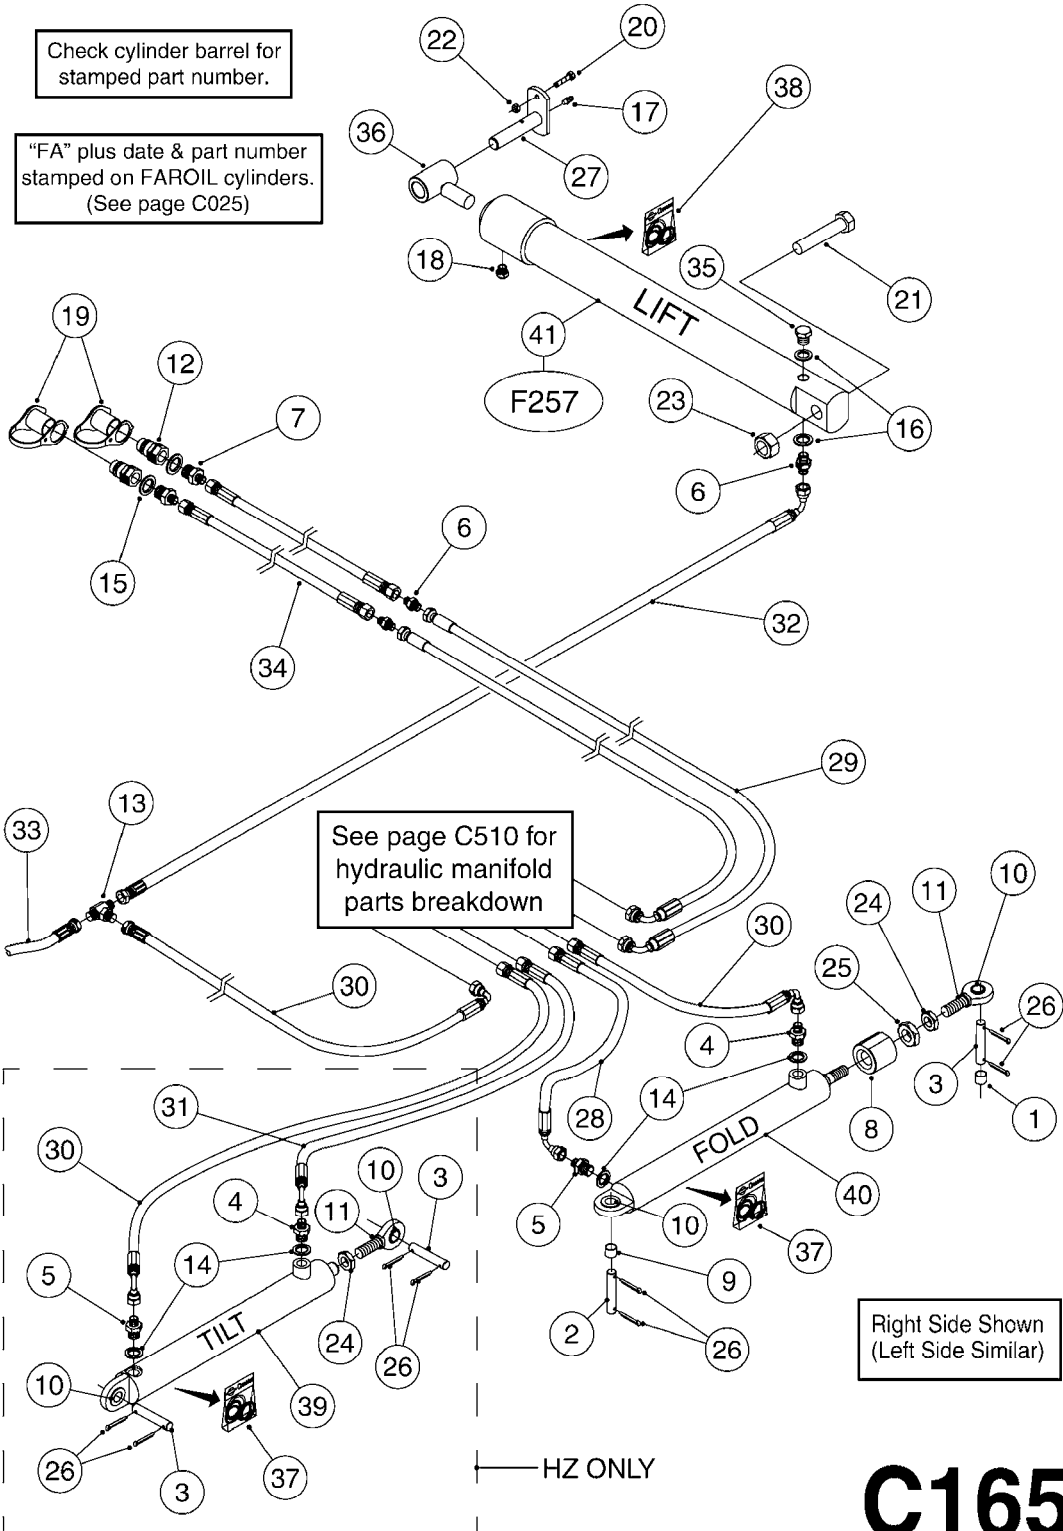

HYDRAULICS HV/HZ - RANGER 550
C165-HIN, 18:09:12

Page 1

Date 19.03.2013 9:45

Pos.	parts-n°	order qty	description
1	145912	1	BUSHING D19.8/D17.0X7MM
2	146324	1	SHAFT D16.8 L102/2 X 5
3	146587	1	PIN D16.8 X 65
4	146835	1	HEX NIPPLE 1/4"X3/8" BSP
5	146839	1	HEX NIPPLE 1/4"X3/8" BSP 0.7MM
6	146845	1	HEX NIPPLE 1/4"X1/4"
7	146846	1	HEX NIPPLE 1/2" X 1/4"
8	146992	1	BUSHING F.CYLINDER
9	151872	1	BUSHING D22.0/18.0 10MM
10	210728	1	BEARING F.LINK HEAD M17
11	210879	1	LINK HEAD M16 x D17
12	230311	1	QUICK COUPLING 1/2"
13	230963	1	TEE 1/4"M X 1/4"M X 1/4"M BSP
14	240866	1	DOWTYSEAL 3/8"
15	241356	1	DOWTYSEAL 1/2"
16	241404	1	DOWTYSEAL 1/4"
17	283699	1	GREASE NIPPLE M6X1
18	284265	1	PLUG Breather 1/4" F/CYLINDER
19	334206	1	DUST HOOD FOR HY-COUPLING
20	420567	1	BOLT HEX 8.8 DEL M8X30 FT
21	430918	1	M20X100 DIN 931-8.8 DEL
22	460143	1	NUT HEX M8 LOCK
23	460806	1	NUT HEX M20X2.5 LOCK
24	461198	1	NUT HEX M16 x 2 JAMB
25	461249	1	NUT HEX M22X1.5
26	480384	1	PIN COTTER D5X40
27	615654	1	PIN D25 X 123 F. PARALIFT
28	784001	1	HOSE HY X 1/4 X 067.00"STR+ELB
29	784015	1	HOSE HY X 1/4 X 209.5"
30	784019	1	HOSE HY X 1/4 X 078.75"STR+ELB
31	784025	1	HOSE HY X 1/4" x 86.6"STR+ELB
32	784037	1	HOSE HY X 1/4" x 130"STR+ELB
33	784069	1	HOSE HY X 1/4 X 90.5" STR+ELB
34	784087	1	HOSE HY X 1/4 X 126.00"STR+STR
35	14010400	1	PLUG 1/4" BSP
36	61011803	1	ROD END M24X2 25M 06'07'
37	75075000	1	SEAL KIT 78122600/27/28/29
38	75075200	1	SEAL KIT 78120900/14/50
39	78122700	1	CYLINDER D40/22X300MM RED
40	78122900	1	CYLINDER D40/22X300MM RED
41	78128800	1	CYL.INNER WING FOLD 50/30-500