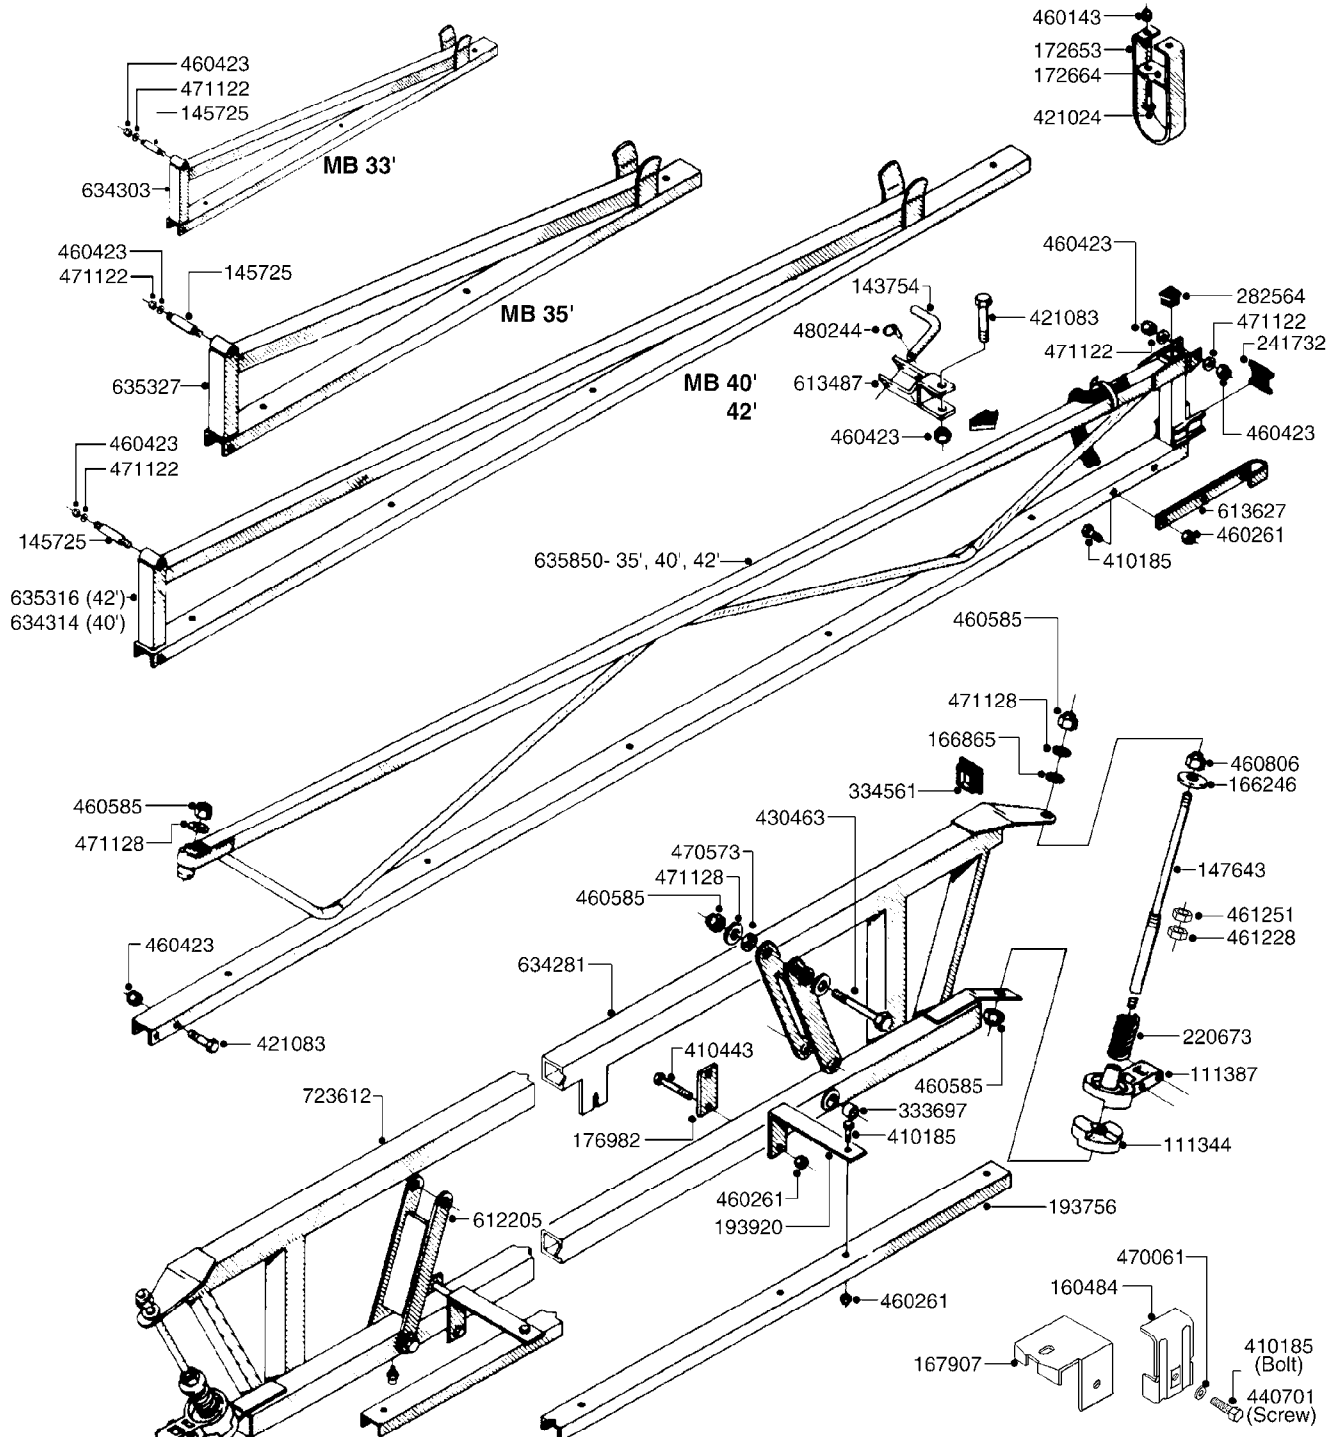

BOOM - MB 35' 40' 42'
D080-HIN, 12:12:05

Page	0
Date	19.03.2013 9:47

BOOM - MB 35' 40' 42'
D080-HIN, 12:12:05

Page 1
Date 19.03.2013 9:47

parts-n°	order qty	description
111344	1	CLAW CLUTCH LOWER PART (21MM)
111387	1	CLAW CLUTCH D100 UPPER PART
143754	1	PIN D10 X 56
145725	1	PIN FOR 12 MB BOOM
147643	1	AXLE F.BOOM BREAKAWAY W. ZERT
160484	1	WIRE GUIDE FOR DROP-LEG
166246	1	WASHER CUP D53 F.SPRING
166865	1	WASHER D35/D25X2
167907	1	NOZZ. HOLD. KIT F/ADJ. BOOM
172653	1	WING TIP GUARD
172664	1	FLATBAR BACKING PLATE
176982	1	RETAINING PLATE
193756	1	TRACK MB 10,6/12,6M
193920	1	BRACKET F.NOZZLE TRACK
220673	1	SPRING F.PIVOT 100 X 51
241732	1	RUBBER STOP FOR MB
282564	1	PLUG 35MM SQ.BLACK
333697	1	BUSHING D22/D16x25
334561	1	PLUG 50x50x2 F.SQ.TUBE
410185	1	BOLT HEX 8.8 DEL M6X16
410443	1	BOLT HEX 8.8 DEL M6X70
421024	1	BOLT HEX 8.8 DEL M8X60
421083	1	BOLT HEX 8.8 DEL M10X65
430463	1	BOLT HEX 8.8 DEL M16X110
440701	1	SCREW NO.14 3/4" PLATED
460143	1	NUT HEX M8 LOCK
460261	1	NUT HEX M6X1 LOCK
460423	1	NUT HEX M10X1.5 LOCK
460585	1	NUT HEX M16X2 LOCK
460806	1	NUT HEX M20X2.5 LOCK
461228	1	NUT HEX M20
461251	1	NUT HEX M20 X 2.5 JAMB
470061	1	WASHER D11/D7X0.5 LOCK
470573	1	WASHER D29/D17X2 SPRING BLACK
471122	1	WASHER D20/D10.5X2 SS
471128	1	WASHER D30/D17X3
480244	1	PIN SNAP D4.5
612205	1	TRAPEZE ARM,WELDED
613487	1	TRANSPORT FITTINGS FOR SB BOOM
613627	1	LOCK STRAP FOR MB BOOM
634281	1	BOOM CENTER MB 35/40/42
634303	1	BOOM WING OUTER 33' MB L=47'
634314	1	BOOM WING OUTER 40', 45' MB
635316	1	BOOM WING OUTER MB42
635327	1	BOOM WING OUTER 35'MB L=58.5"
635850	1	BOOM WING INNER MB35/40/42
723612	1	CENTER PART MB BOOM