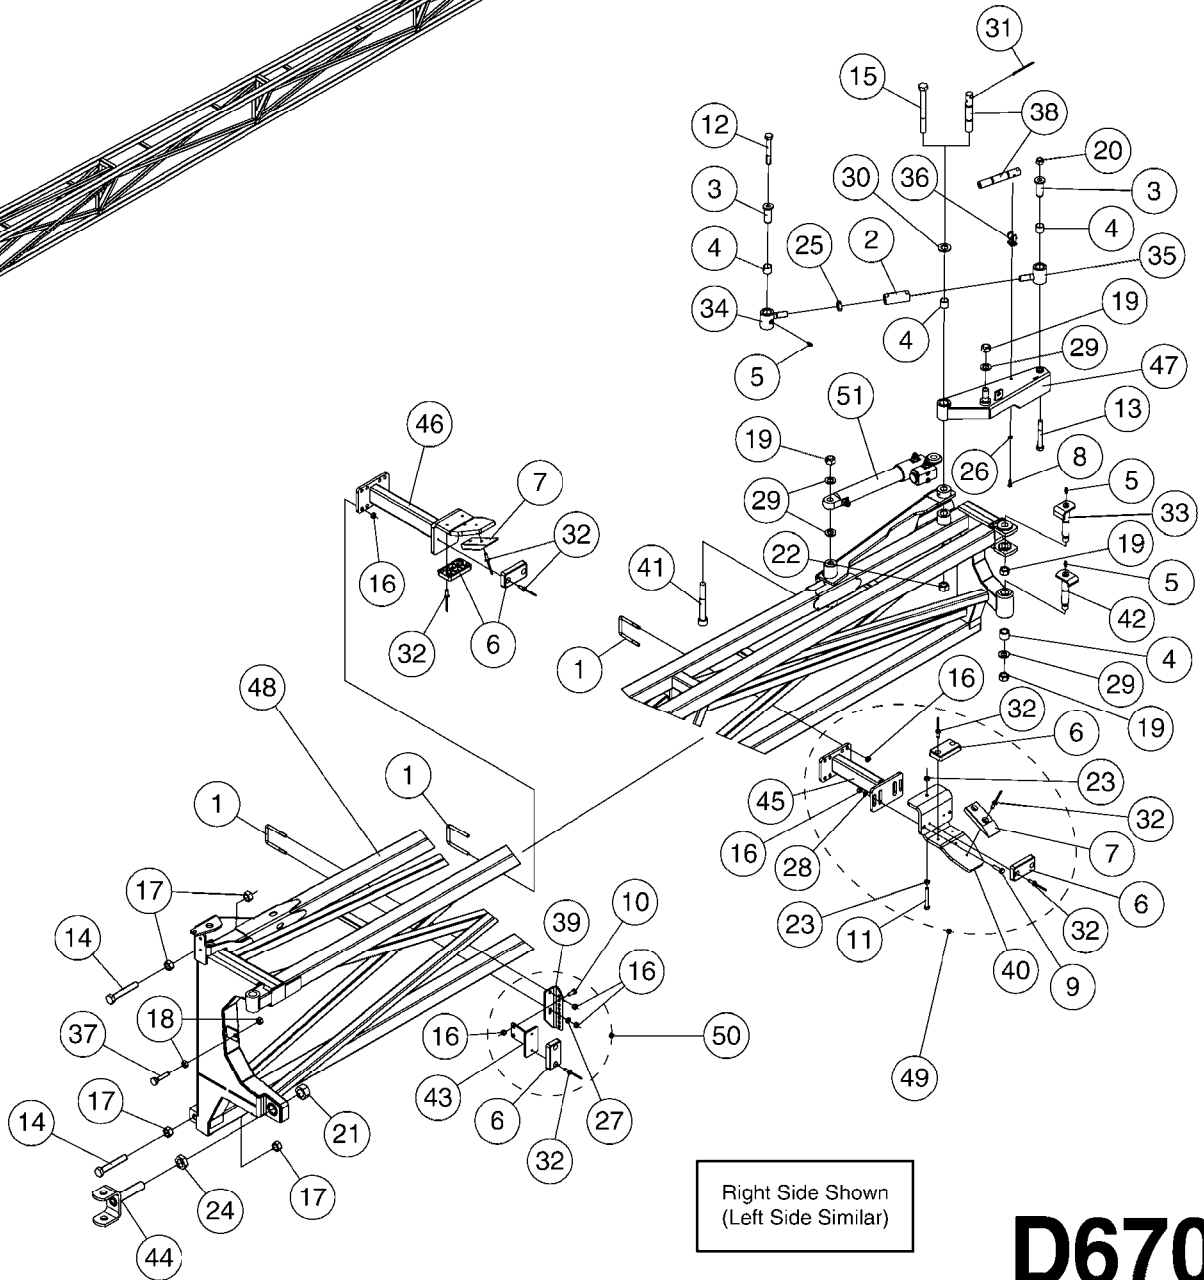

BOOM-FORCE OUTER WING 110-132'
D670-HIN, 18:07:12

Page

1

Date

19.03.2013

9:49

Pos.	parts-n°	order qty	description
1	147516	1	U-BOLT M8-50x50
2	147649	1	TURNBUCKLE D30.0 L=64/M16X1.5
3	147763	1	BUSHING D20.0/12.0 L=55
4	210859	1	BUSHING DU D23/20 L=20
5	283699	1	GREASE NIPPLE M6X1
6	334603	1	RUBBER STOP 86X48X15
7	390826	1	SLIDE PAD F.TRANSPORT BKT.CM/D
8	410185	1	BOLT HEX 8.8 DEL M6X16
9	420567	1	BOLT HEX 8.8 DEL M8X30 FT
10	420582	1	BOLT HEX 8.8 DEL M8X20 FT
11	421254	1	BOLT HEX 8.8 SS M8X50
12	430485	1	BOLT HEX 8.8 DEL M12X90
13	430787	1	BOLT HEX 8.8 DEL M12X90 FT
14	430861	1	BOLT HEX 8.8 DEL M16X100 FT
15	430940	1	BOLT M20X210 8.8 DEL.
16	460143	1	NUT HEX M8 LOCK
17	460327	1	NUT HEX M16X2
18	460342	1	NUT HEX M10
19	460585	1	NUT HEX M16X2 LOCK
20	460703	1	NUT HEX M12X1.75 LOCK
21	460747	1	NUT HEX M24 LOCK
22	460806	1	NUT HEX M20X2.5 LOCK
23	460817	1	NUT HEX M8 STAINLESS DIN 934
24	461244	1	NUT HEX M24X3 JAMB.
25	461302	1	NUT HEX M16X1.5 JAMB.
26	470061	1	WASHER D11/D7X0.5 LOCK
27	470072	1	WASHER D15/D8X.5 LOCK
28	471126	1	WASHER D16/D8.4X1.6 SS
29	471128	1	WASHER D30/D17X3
30	471129	1	WASHER D37/D21X3 SS
31	480780	1	PIN M5.0X70 SPLIT
32	480808	1	RIVET Ø4.8x25.5/Ø9.5
33	615796	1	PIN D20 X M16 L=127MM
34	61006600	1	EYEBOLT F.FOLD ARM RH WING M16 EYEBOLT WITH STD. THREADS FOR RIGHT WING
34	616081	1	EYEBOLT F.FOLD ARM LH WING M16 EYEBOLT WITH STD. THREADS FOR LEFT WING
35	61006700	1	EYEBOLT F.FOLD ARM RH WING M16 EYEBOLT WITH L.H. THREADS FOR RIGHT WING
35	616083	1	EYEBOLT F.FOLD ARM LH WING M16 EYEBOLT WITH L.H. THREADS FOR LEFT WING
36	725618	1	CLIP WHITE PLASTIC SNAP TYPE
37	14011800	1	BOLT HEX DEL M10X60 SPECIAL
38	14012300	1	SHEAR PIN D19.8 L=132/D5
39	16063803	1	BOOM STOP ADJ. MT. BKT.FTZ
40	16099000	1	BOOM STOP ADJ. PLATE FTZ
41	45003000	1	BOLT HEX M16X120 DIN912/DELTA
42	61006800	1	PIN D20 X M16 L=127MM
43	61007003	1	BOOM STOP HPZ/FTZ L=95/75
44	61008700	1	LINK EYE FORCE
45	61015400	1	BOOM STOP ADJ. MT BKT FTZ
46	61015900	1	BOOMSTOP/SUPP HPZ/FTZ L=288
47	63002200	1	FOLD ARM FTZ 2.RH FOLD ARM FOR RIGHT WING
47	63002300	1	FOLD ARM FTZ 2.LH FOLD ARM FOR LEFT WING
48	70081803	1	WING INTER. FORCE 120/132' RH
48	70081903	1	WING INTER. FORCE 120/132' LH
48	70082003	1	WING INTER. FORCE 100'T RH
48	70082103	1	WING INTER. FORCE 100'T LH
49	72252600	1	BOOM STOP ADJSTBL. FORCE L=241