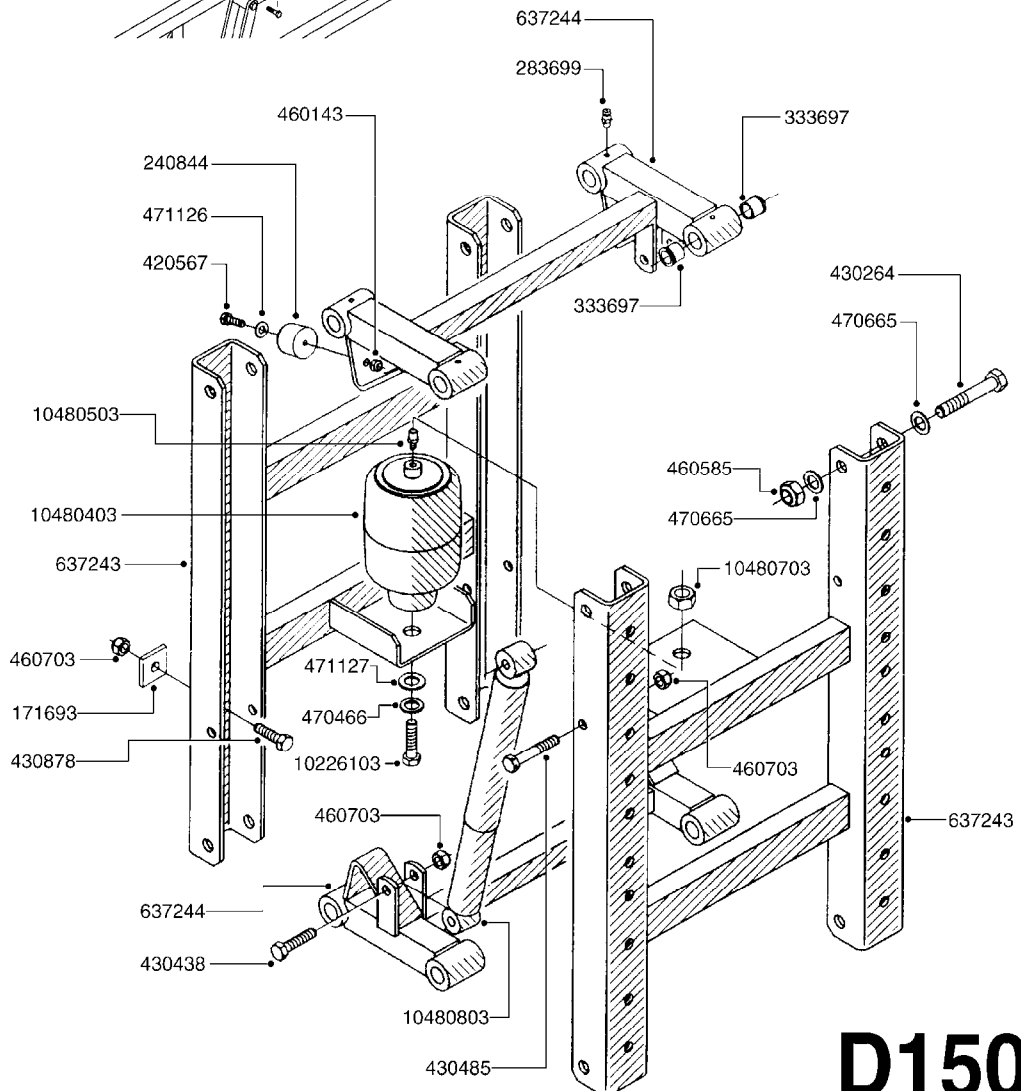

MB Air Kit (Infield): 10477203

COMPLETE ASSEMBLIES
WHOLEGOODS ITEMS