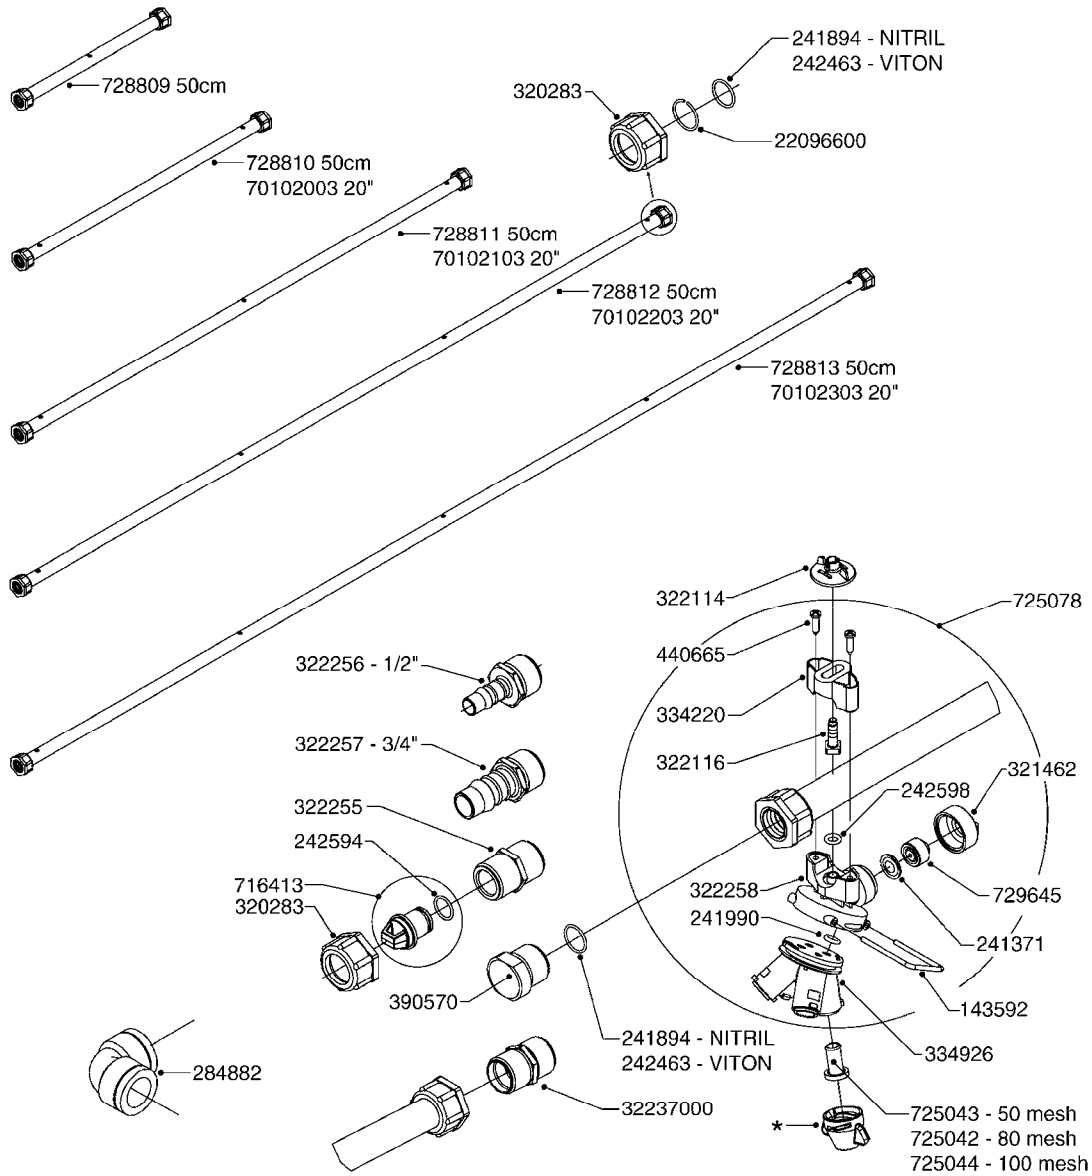

STAINLESS STEEL FEED TUBES

731824	SS feed tube 14"
731825	SS feed tube 24"
731826	SS feed tube 43"
731429	SS feed tube 63"
731430	SS feed tube 83"

D640