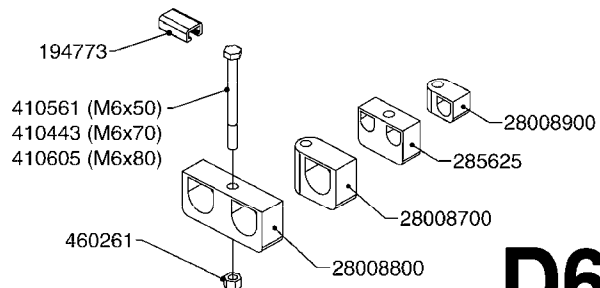

STAINLESS STEEL FEED TUBES

731824	SS feed tube 14"
731825	SS feed tube 24"
731826	SS feed tube 43"
731429	SS feed tube 63"
731430	SS feed tube 83"