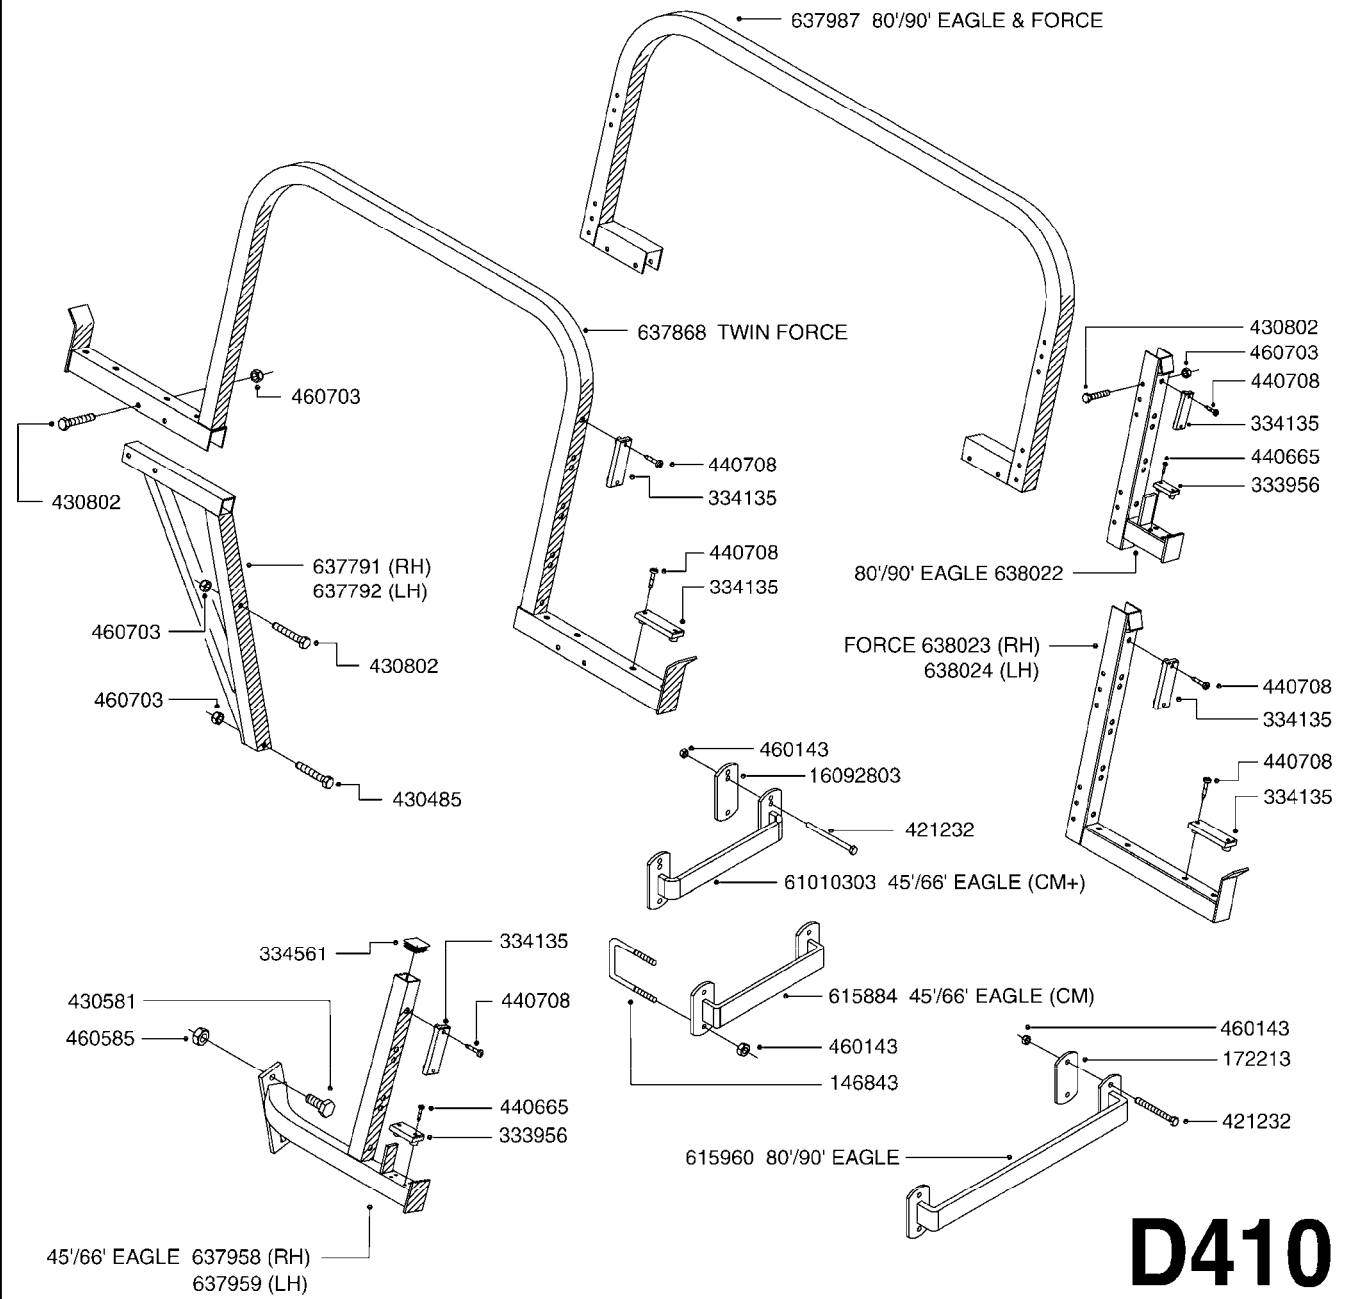

TRANSPORT BRACKETS - CM/CM+
D410-HIN, 16:12:08

Page 1

Date 19.03.2013 9:48

parts-n°	order qty	description
146843	1	BOLT U M8 F A60 x 60
172213	1	FLAT BAR F. BOOM STRAP
333956	1	SLIDE SHOE 91X25X10
334135	1	SLIDE SHOE 140X45X15
334561	1	PLUG 50x50x2 F.SQ.TUBE
421232	1	BOLT HEX 8.8 DEL M8X110
430485	1	BOLT HEX 8.8 DEL M12X90
430581	1	BOLT HEX 8.8 DEL M16X40 FT
430802	1	BOLT HEX 8.8 DEL M12X75
440665	1	SCREW M4.2X16 STAINLESS
440708	1	SCREW M5.5X16 SELF TAPPING SS
460143	1	NUT HEX M8 LOCK
460585	1	NUT HEX M16X2 LOCK
460703	1	NUT HEX M12X1.75 LOCK
615884	1	HOOK BRACKET F.TNSPORT 45'-66'
615960	1	TRANSPORT BKT.F.80'-90'HZ CM
637791	1	TRANS.MOUNT BKT. CM PLTFORM RH
637792	1	TRANS.MOUNT BKT. CM PLTFORM LH
637868	1	TRANS.BKT UPPER CM TWIN FORCE
637958	1	TRANS.BKT CM EAGLE45'-66' RH
637959	1	TRANS.BKT CM EAGLE45'-66' LH
637987	1	TRANS.BKT UPPER CM EAGLE80-90'
638022	1	TRANSPORT BKT.F.80-90'HZ CM
638023	1	TRANSPORT BKT.F.110'FORCE RH
638024	1	TRANSPORT BKT.F.110'FORCE LH
16092803	1	PLATE F. TRANSPORT CM+
61010303	1	TRANSPORT MT. F. WING SPB CM+