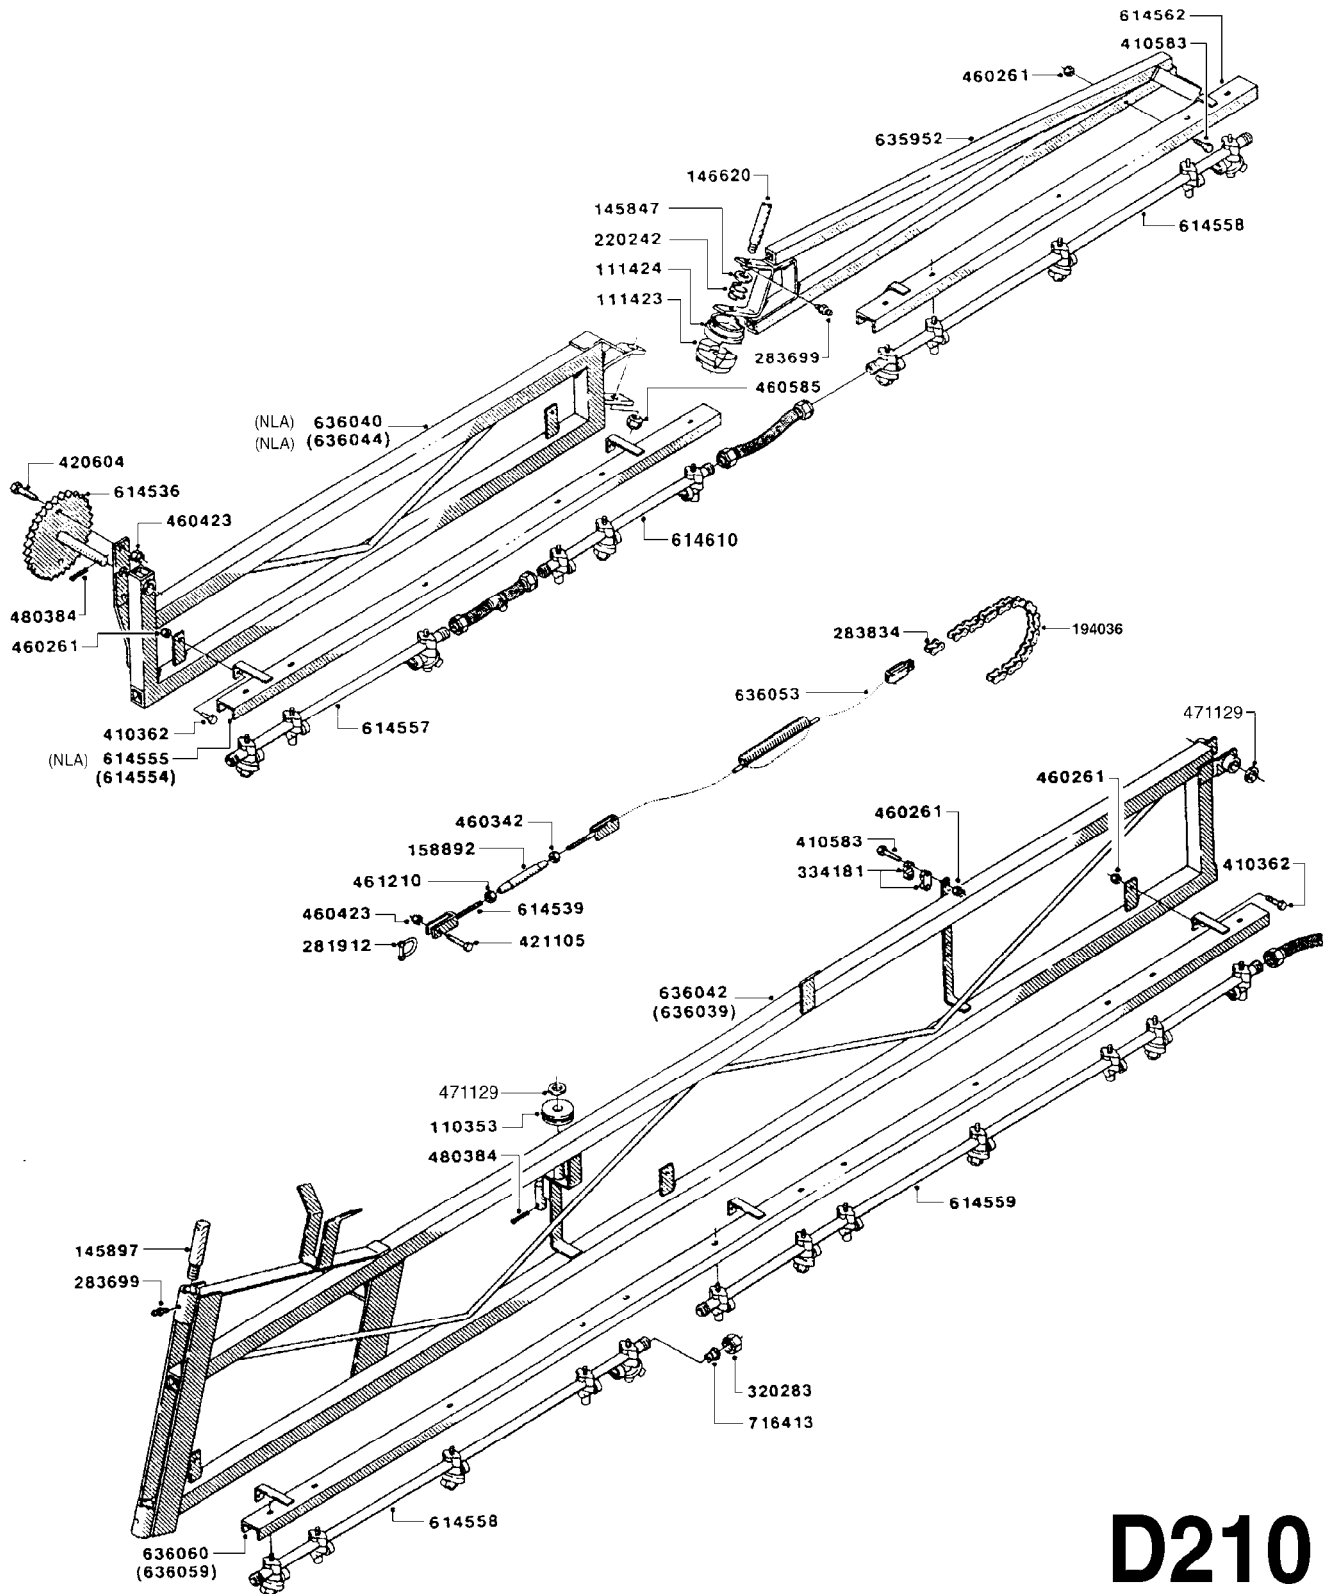

D210

BOOM CB WINGS 45'
D210-HIN, 01:01:01

Page 1
Date 19.03.2013 9:47

parts-n°	order qty	description
110353	1	PULLEY S 63-1 FOR BOOM LIFT
111423	1	COUPLING CLAW D80-0 DEG
111424	1	COUPLING CLAW D80-90 DEG
145847	1	WASHER FOR BREAKAWAY
145897	1	PIN FOR BOOM SUSPENSION
146620	1	AXLE D22.0 X 215MM
158892	1	TURN BUCKLE HOUSING/M10 L&R
194036	1	CHAIN ROLLER
220242	1	SPRING PRESSURE D33X42
281912	1	SHACKLE M-10
283699	1	GREASE NIPPLE M6X1
283834	1	CHAIN LINK
320283	1	FITT.DK NUT 3/4"BSP
334181	1	WIRE GUIDE
410362	1	BOLT HEX 8.8 DEL M6X20 FT
410583	1	BOLT HEX 8.8 DEL M6X40
420604	1	BOLT HEX 8.8 DEL M10X25 FT
421105	1	BOLT HEX 8.8 DEL M10X45 FT
460261	1	NUT HEX M6X1 LOCK
460342	1	NUT HEX M10
460423	1	NUT HEX M10X1.5 LOCK
460585	1	NUT HEX M16X2 LOCK
461210	1	NUT HEX M10X1.5 L.THREAD
471129	1	WASHER D37/D21X3 SS
480384	1	PIN COTTER D5X40
614536	1	WHEEL FOR CHAIN
614539	1	FORK F/ RIGG SCREW alt 614488
614554	1	CENTER PART MB BOOM
614555	1	CENTER PART MB BOOM
614557	1	PIPE W/BUSHING 3-HOLE 23-5/8"
614558	1	P
614559	1	P
614562	1	NOZZLE SCREEN PART
614610	1	NOZZLE TUBE 2 HOLE L-24"/SP20"
635952	1	BOOM WING TIP 45 HY
636039	1	BOOM WING INNER 45HY LH
636040	1	BOOM WING INTER/OUT 45 HY RH
636042	1	BOOM WING INTER 45HY RH
636044	1	BOOM WING INTER/OUT 45 HY LH
636053	1	CABLE 45'HY BOOM
636059	1	CENTER PART MB BOOM
636060	1	CENTER PART MB BOOM
716413	1	FITT.DK PLUG ASSY. F.NOZ TUBE