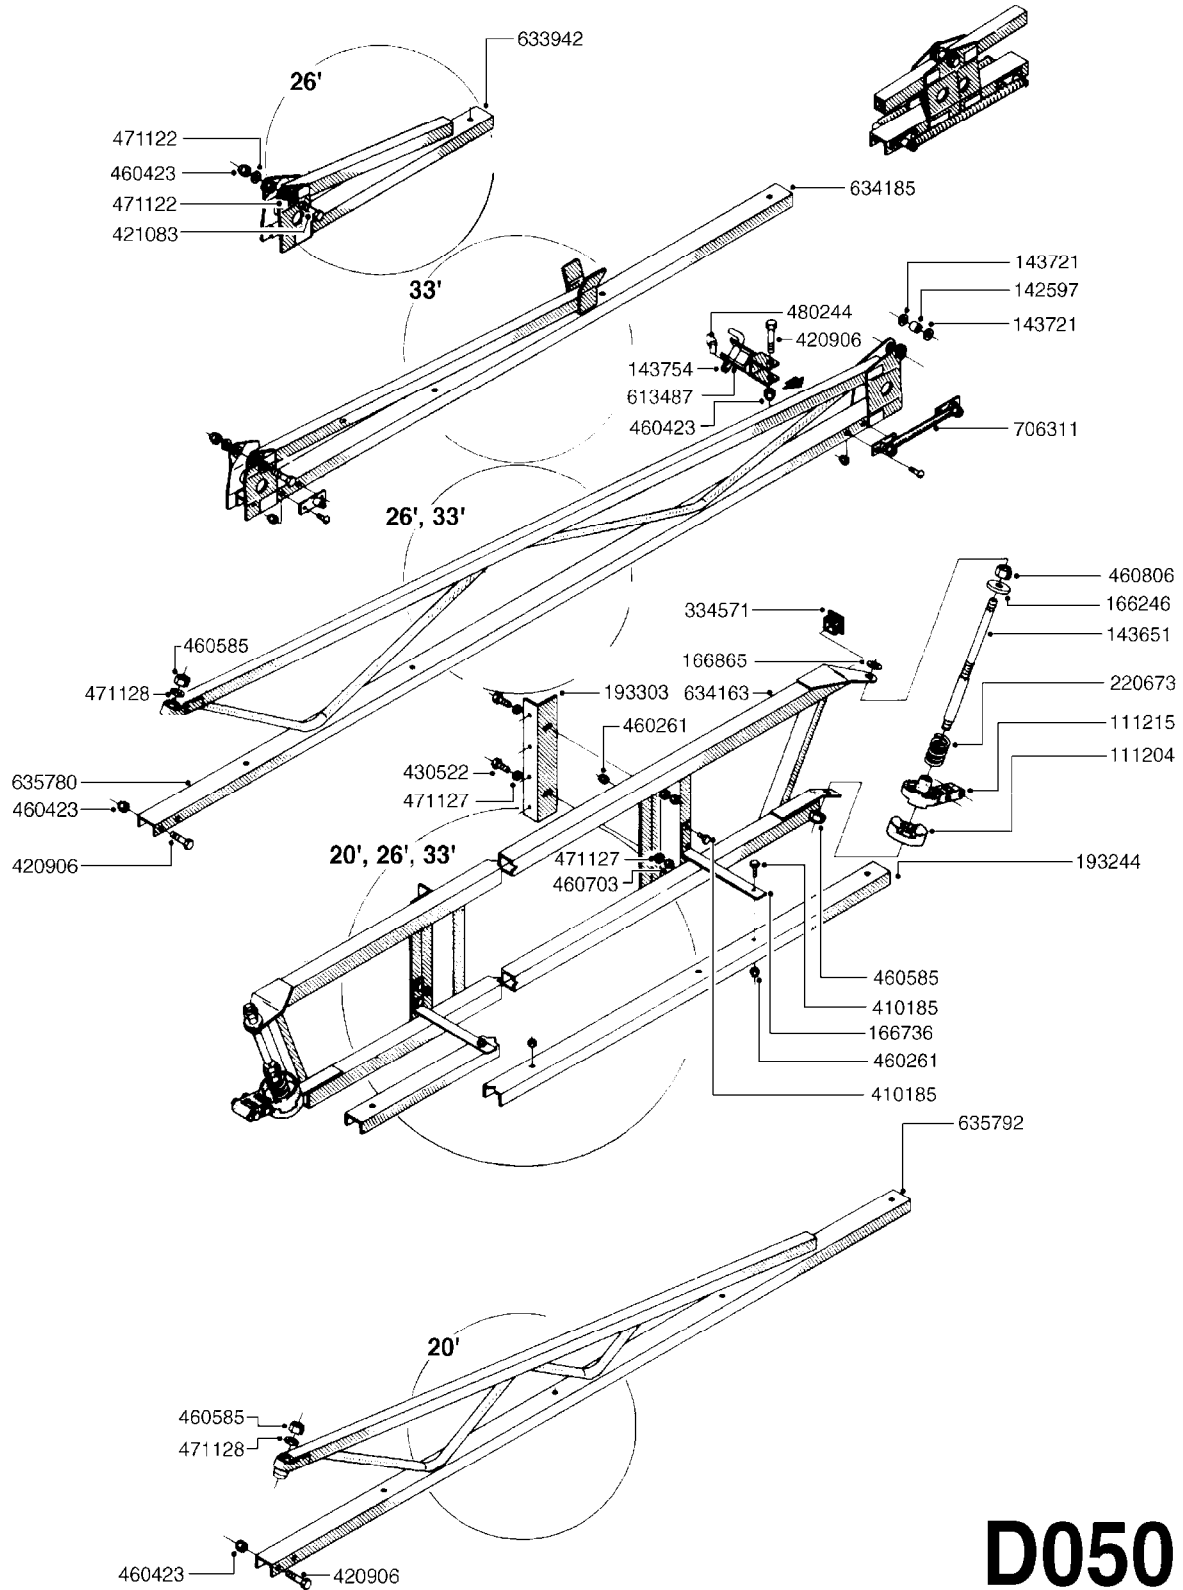

BOOM - SB 20' 26' 33'
D050-HIN, 01:01:01

Page 0
Date 19.03.2013 9:47

D050

BOOM - SB 20' 26' 33'
D050-HIN, 01:01:01

Page 1
Date 19.03.2013 9:47

parts-n°	order qty	description
111204	1	CLAW CLUTCH/LOWER D80
111215	1	CLAW CLUTCH/UPPER D80
142597	1	DISTANCE TUBE
143651	1	AXLE M20/M16 L=355 F/BREAKAWAY
143721	1	FRICITION DISC FOR BOOM D30
143754	1	PIN D10 X 56
166246	1	WASHER CUP D53 F.SPRING
166736	1	YOKE FOR SB BOOM
166865	1	WASHER D35/D25X2
193244	1	NOZZLE TRACK 6-8-10 M SB
193303	1	SUPPORTING ARM FOR SB BOOM
220673	1	SPRING F.PIVOT 100 X 51
334571	1	PLUG 40X40X2 F.SQ.TUBE
410185	1	BOLT HEX 8.8 DEL M6X16
420906	1	BOLT HEX 8.8 DEL M10X60
421083	1	BOLT HEX 8.8 DEL M10X65
430522	1	BOLT HEX 8.8 DEL M12X25 FT
460261	1	NUT HEX M6X1 LOCK
460423	1	NUT HEX M10X1.5 LOCK
460585	1	NUT HEX M16X2 LOCK
460703	1	NUT HEX M12X1.75 LOCK
460806	1	NUT HEX M20X2.5 LOCK
471122	1	WASHER D20/D10.5X2 SS
471127	1	WASHER D24/D13X2.5 STAINLESS
471128	1	WASHER D30/D17X3
480244	1	PIN SNAP D4.5
613487	1	TRANSPORT FITTINGS FOR SB BOOM
633942	1	OUTER BOOM WING 26', 28' SB
634163	1	CENTER SECTION - 20',26',33'
634185	1	BOOM WING OUTER PART 33' SB
635780	1	INNER WING SEC. 26',28',33'SB
635792	1	BOOM WING - 20',21'SB-BOOM
706311	1	SPRING WITH HAND-GRIB