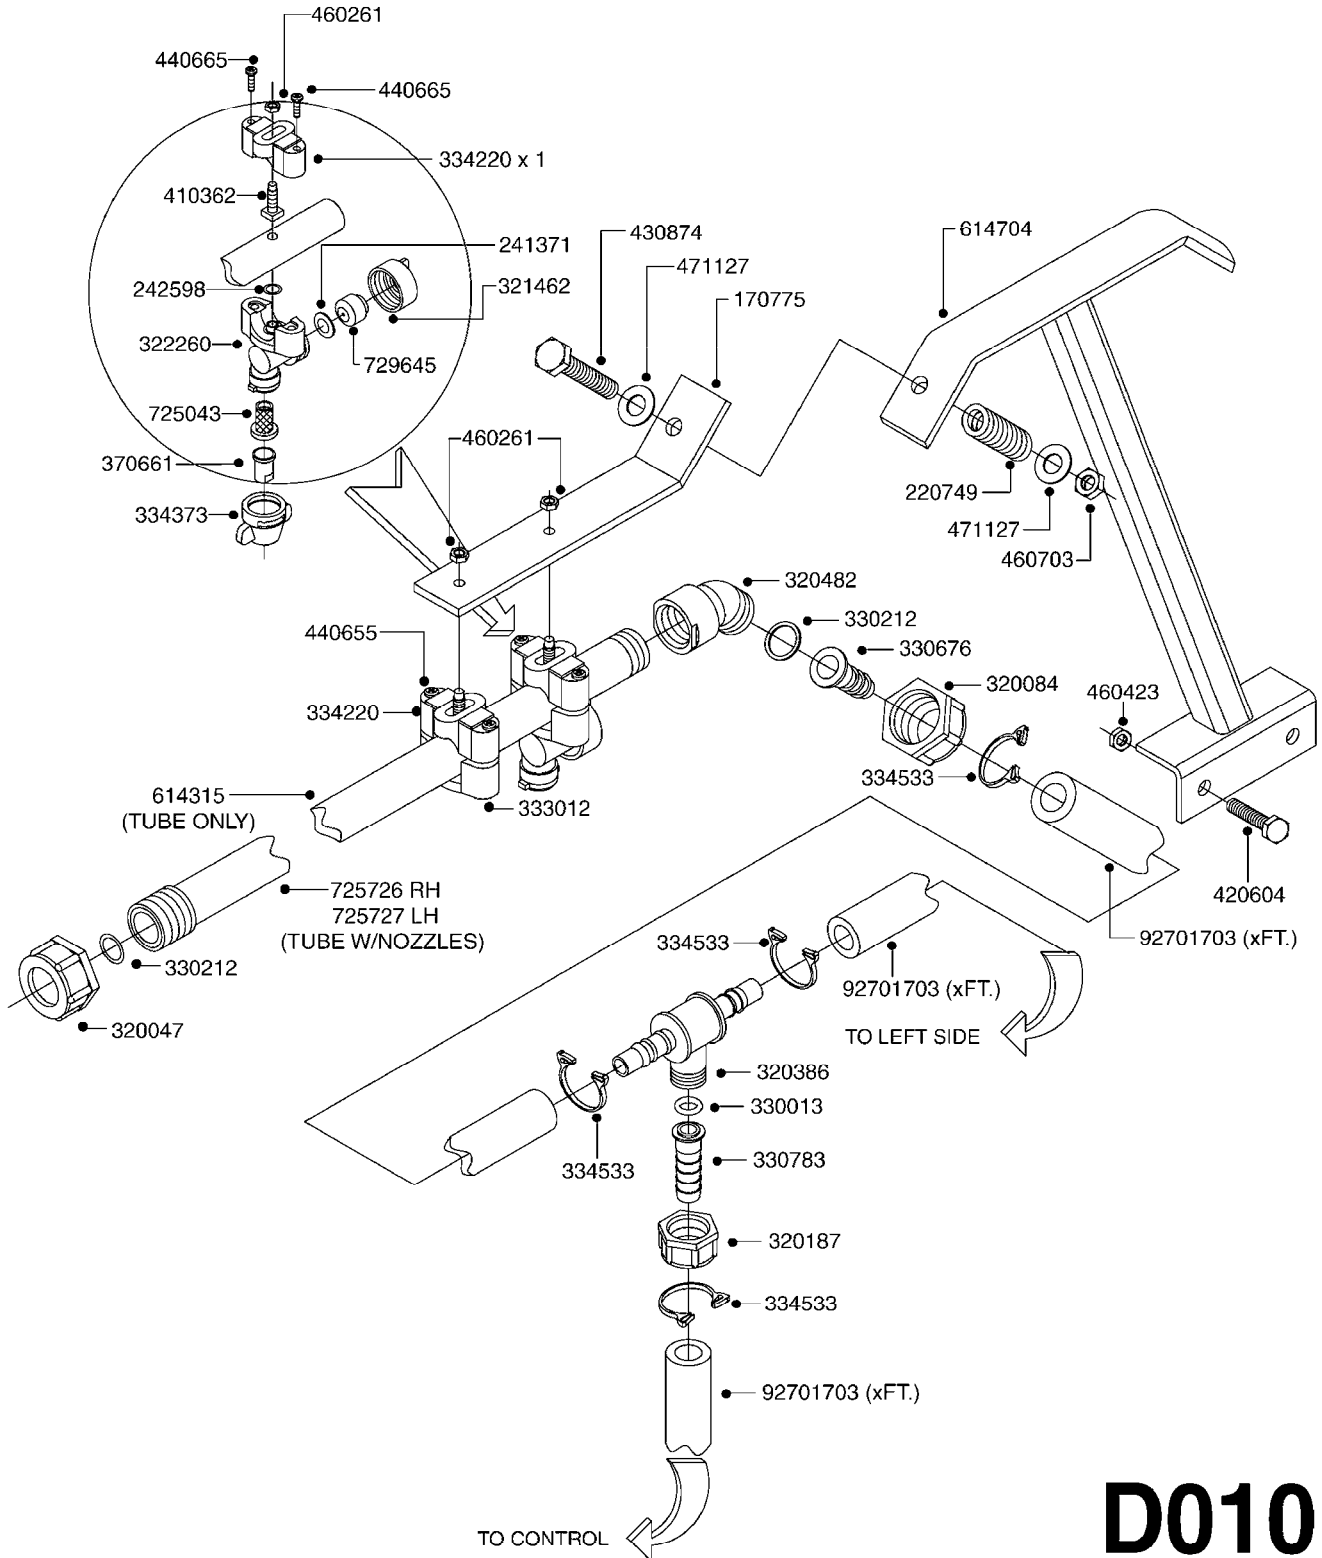

D010

BOOM - 6' FOLDING
D010-HIN, 08:03:10

Page 1
Date 19.03.2013 9:47

parts-n°	order qty	description
170775	1	ARM FOR ATV BOOM
220749	1	SPRING D20.5X52
241371	1	DIAPHRAGM F.NO-DRIP,VULC
242598	1	O-RING D7.0 X 2.5 NITRIL
320047	1	FITT.DK CAPNUT 1/2" BSP
320084	1	FITT.DK NUT 1/2" BSP
320187	1	FITT.DK CAP 3/8" BSP BLACK
320386	1	FITT.DK TEE 3/8X3/8HB X3/8"BSP
320482	1	FITT.DK ELB. 1/2" BSP 60 DEG.
321462	1	CAP F.NO-DRIP ASSY.
322260	1	NOZZLE HOLDER UPPER PART
330013	1	O-RING D15/D10X2.5 F.3/8"NUT
330212	1	O-RING D19/D14X2.4 F.1/2"NUT
330676	1	FITT.DK HB 3/8" F. 1/2" NUT
330783	1	FITT.DK HB 3/8"F.3/8" NUT
333012	1	NOZZLE HOLD. UPPER PART
334220	1	NOZZLE BODY SING.SN.FT.UPPER
334373	1	SNAP-FIT NOZZLE HOLDER RED
334533	1	CLAMP HOSE PLASTIC 3/8"
370661	1	NOZZLE FLAT FAN 4110-12
410362	1	BOLT HEX 8.8 DEL M6X20 FT
420604	1	BOLT HEX 8.8 DEL M10X25 FT
430874	1	SCREW SET 8.8 DEL M12X70 FT
440665	1	SCREW M4.2X16 STAINLESS
460261	1	NUT HEX M6X1 LOCK
460423	1	NUT HEX M10X1.5 LOCK
460703	1	NUT HEX M12X1.75 LOCK
471127	1	WASHER D24/D13X2.5 STAINLESS
614315	1	TUBE F.6'BOOM W.ENDS NO NOZZ.
614704	1	UPRIGHT FOR ATV SPRAYER
725043	1	SCREEN 50 MESH W.GASKET,BLUE
725726	1	NOZZLE TUBE ASSY. ES30 RIGHT
725727	1	NOZZLE TUBE ASSY. ES30 LEFT
729645	1	NON-DRIP SPRING ASSY.GREEN 10
92701703	1	HOSE R X3/8" X300PSI WP X0012"