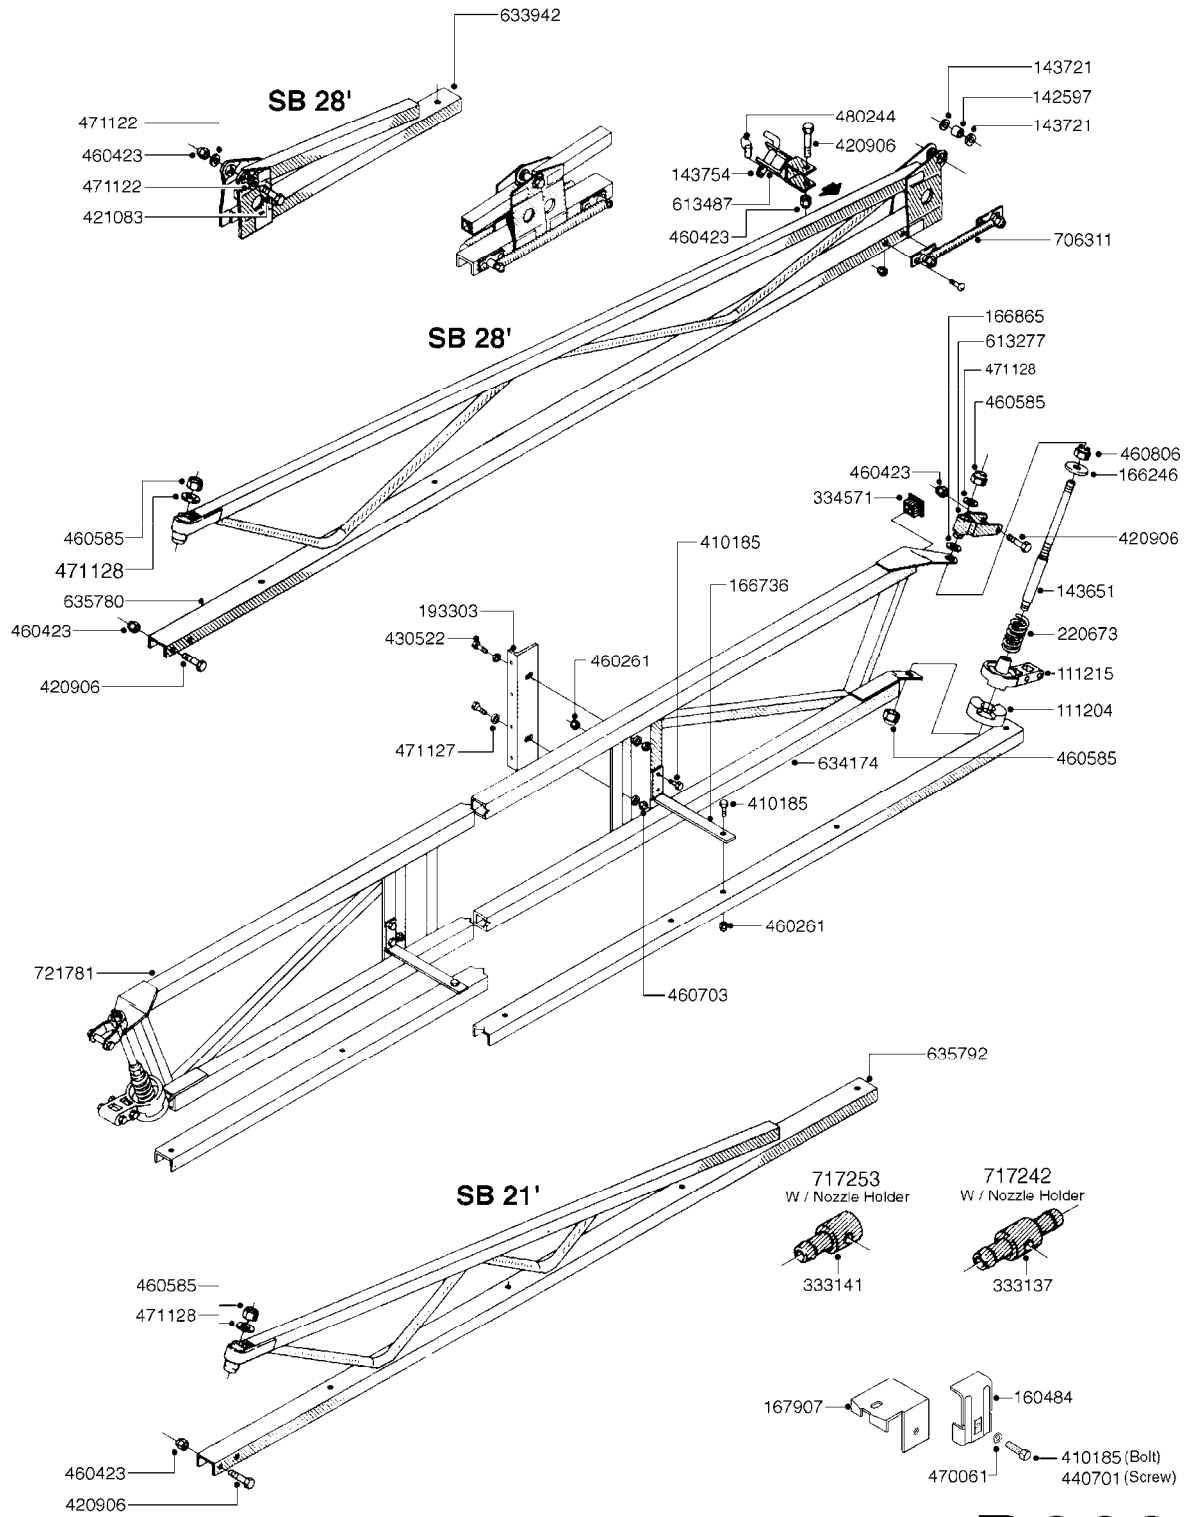

BOOM - SB 20' 26' 33'
D050-HIN, 01:01:01

Page 0
Date 19.03.2013 9:47

D050

BOOM - SB 20' 26' 33'
D050-HIN, 01:01:01

Page 1
Date 19.03.2013 9:47

parts-n°	order qty	description
111204	1	CLAW CLUTCH/LOWER D80
111215	1	CLAW CLUTCH/UPPER D80
142597	1	DISTANCE TUBE
143651	1	AXLE M20/M16 L=355 F/BREAKAWAY
143721	1	FRICITION DISC FOR BOOM D30
143754	1	PIN D10 X 56
166246	1	WASHER CUP D53 F.SPRING
166736	1	YOKE FOR SB BOOM
166865	1	WASHER D35/D25X2
193244	1	NOZZLE TRACK 6-8-10 M SB
193303	1	SUPPORTING ARM FOR SB BOOM
220673	1	SPRING F.PIVOT 100 X 51
334571	1	PLUG 40X40X2 F.SQ.TUBE
410185	1	BOLT HEX 8.8 DEL M6X16
420906	1	BOLT HEX 8.8 DEL M10X60
421083	1	BOLT HEX 8.8 DEL M10X65
430522	1	BOLT HEX 8.8 DEL M12X25 FT
460261	1	NUT HEX M6X1 LOCK
460423	1	NUT HEX M10X1.5 LOCK
460585	1	NUT HEX M16X2 LOCK
460703	1	NUT HEX M12X1.75 LOCK
460806	1	NUT HEX M20X2.5 LOCK
471122	1	WASHER D20/D10.5X2 SS
471127	1	WASHER D24/D13X2.5 STAINLESS
471128	1	WASHER D30/D17X3
480244	1	PIN SNAP D4.5
613487	1	TRANSPORT FITTINGS FOR SB BOOM
633942	1	OUTER BOOM WING 26', 28' SB
634163	1	CENTER SECTION - 20',26',33'
634185	1	BOOM WING OUTER PART 33' SB
635780	1	INNER WING SEC. 26',28',33'SB
635792	1	BOOM WING - 20',21'SB-BOOM
706311	1	SPRING WITH HAND-GRIB