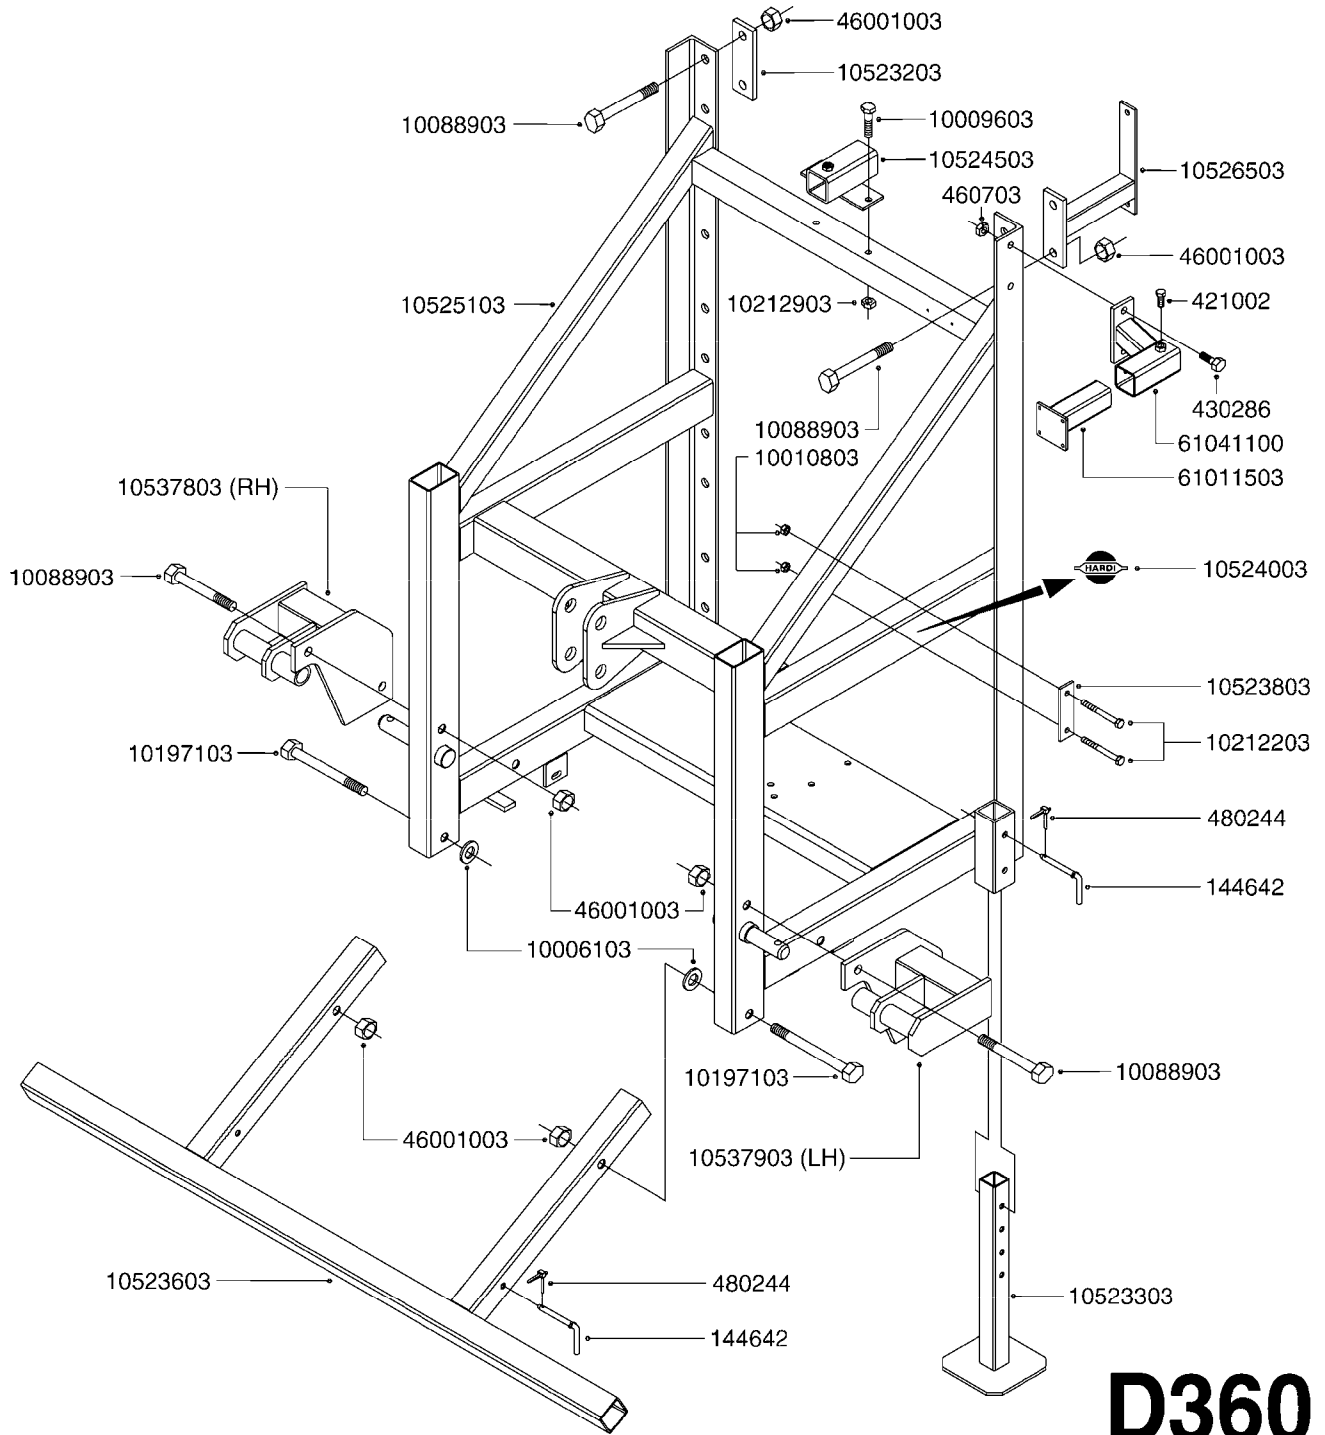

D360

BOOM EAGLE 3PT CENTER STAND
D360-HIN, 17:05:10

Page 1
Date 19.03.2013 9:48

parts-n°	order qty	description
144642	1	LOCKING PAWL D10X65MM
421002	1	BOLT HEX 8.8 DEL M10X30 FT
430286	1	BOLT HEX 8.8 DEL M12X30 FT
460703	1	NUT HEX M12X1.75 LOCK
480244	1	PIN SNAP D4.5
10006103	1	WASHER PLATE 5/8
10009603	1	BOLT HEX 3/8 NC GR.2 01.00"
10010803	1	NUT HEX NC (NYLON LOCK) 5/16
10088903	1	BOLT HEX 5/8 NC GR.2 03.50"
10197103	1	BOLT HEX 5/8 NC GR.5 05.00"
10212203	1	BOLT HEX 5/16 NC GR.5 03.00"
10212903	1	NUT HEX NC (NYLON LOCK) 3/8"
10523203	1	PLATE CLAMP F.3PT.BOOM
10523303	1	STAND REAR W/M F.3PT.BOOM
10523603	1	STAND FRONT W/M F.3PT BOOM
10523803	1	CLAMP PLATE F.SCF 3PT.BOOM
10524003	1	DECAL COMPANY 3.5"X2.7"
10524503	1	MOUNT BKT.F.EC 3PT.BOOM
10525103	1	FRAME W/M WITH PINS F/3PT.
10526503	1	BKT CLEAN WATER BOTTLE 3PT.
10537803	1	BKT.W/M RH CAT.3 QUICK HITCH
10537903	1	BKT.W/M LH CAT.3 QUICK HITCH
46001003	1	NUT HEX 5/8"-11 NYLOCK
61011503	1	PRESSURE REGULATOR MOUNT BRKT.
61041100	1	CONTROL POST F. MEGA