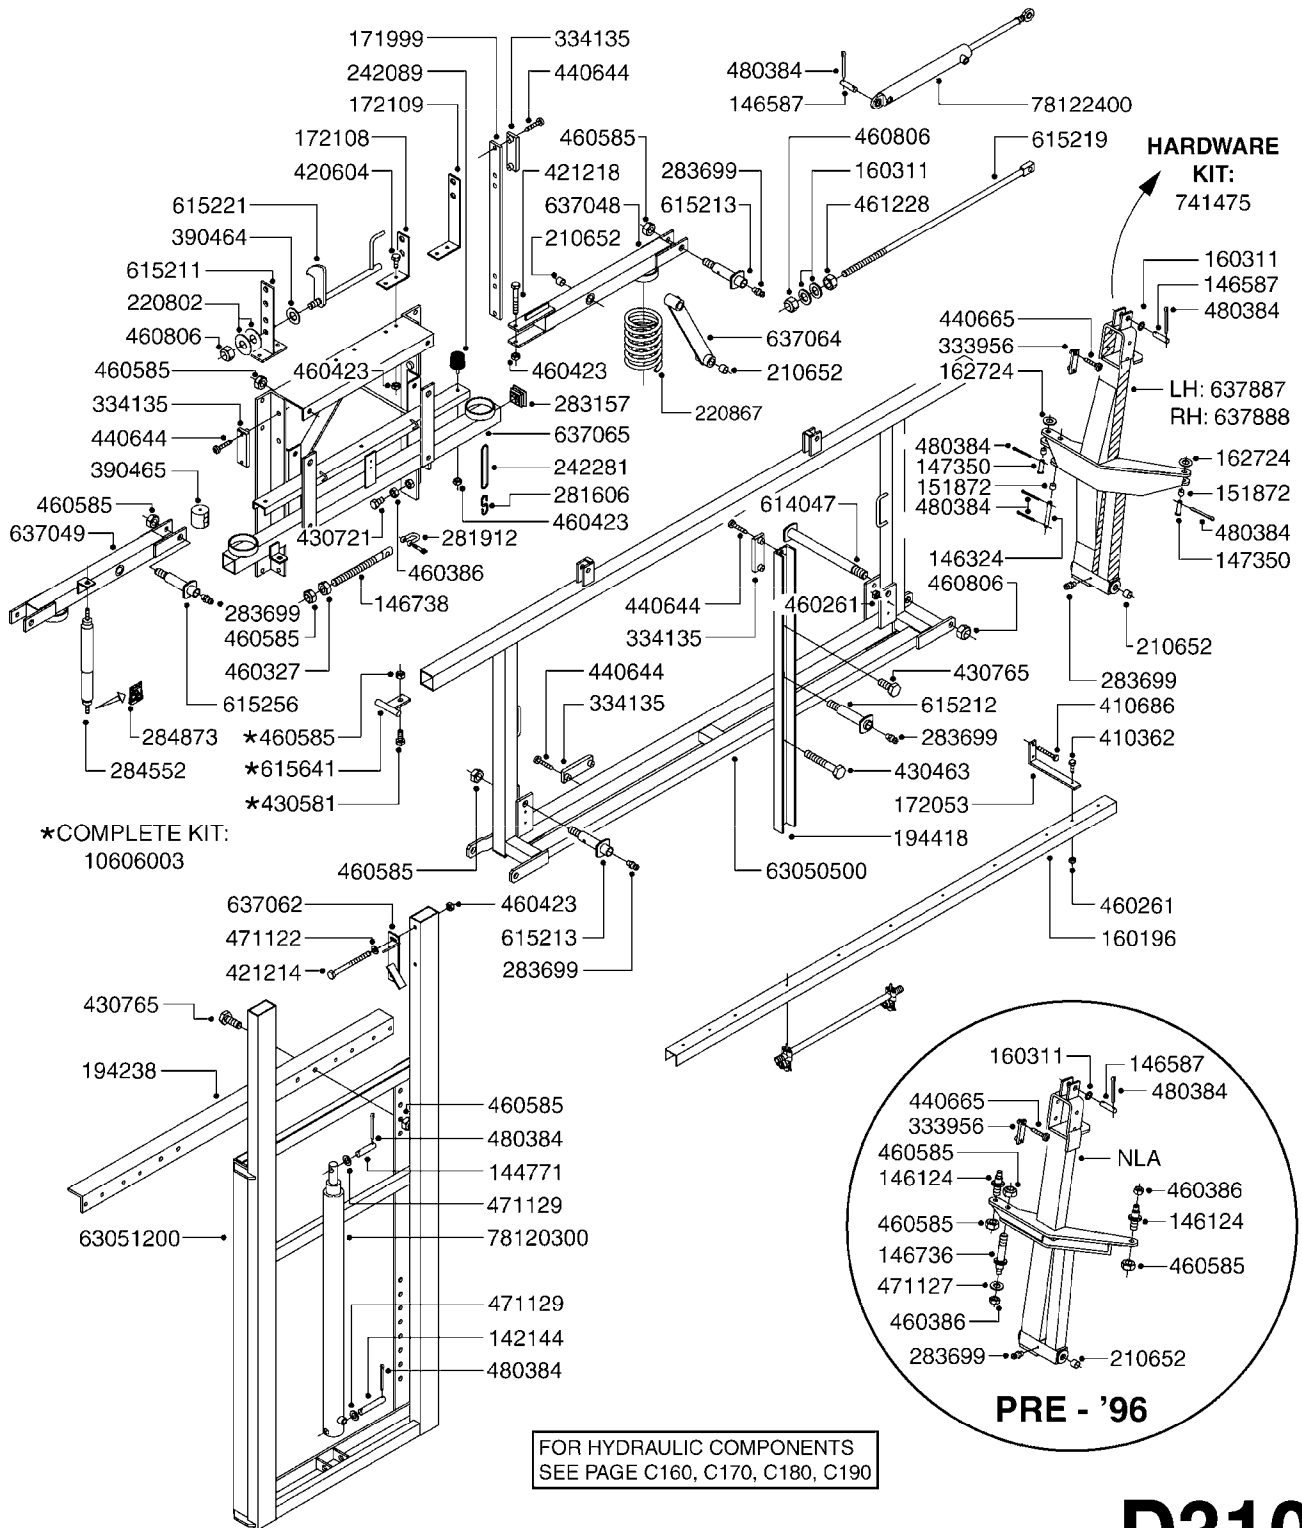

FOR HYDRAULIC COMPONENTS
SEE PAGE C160, C170, C180, C190

DENMARK STEEL PARTS SHOWN ON THIS PAGE
FOR NORTH AMERICAN STEEL PARTS, SEE PAGE D311

D310

BOOM EAG H-FRAME/CENTER 45-66'
D310-HIN, 01:11:12

Page 1

Date 19.03.2013 9:47

parts-n°	order qty	description
142144	1	PIN 20 X 115MM
144771	1	PIN D19.8 X 80
146124	1	ANCHOR PIN CABLE EAGLE
146324	1	SHAFT D16.8 L102/2 X 5
146587	1	PIN D16.8 X 65
146736	1	ANCHOR PIN FOR CYLINDER EAGLE
146738	1	PIN FOR CENTER CABLE EAGLE
147350	1	PIN D16.8 L60MM
151872	1	BUSHING D22.0/18.0 10MM
160196	1	NOZZLE TRACK EAGLE
160311	1	WASHER D30/D20.4X2
162724	1	WASHER D25/D18.1X1
171999	1	FLATBAR
172053	1	NOZZLE TRACK HOLDER
172108	1	HOOKMOUNT SHORT EAGLE
172109	1	HOOKMOUNT LONG EAGLE
194238	1	CROSS BRACE TR SPA
194418	1	U CHANNEL 65 X 1175 CENTER EAG
210652	1	BUSHING TEFLON D25/D22X20
220802	1	BELLVILLE WASHER D50/D22.4X2
220867	1	SPRING 134/14/320 EAGLE 60/66'
242089	1	RUBBER STOP D50X40 M10
242281	1	RUBBER BAND OVAL 180MM
281606	1	S-HOOK GALVANIZED
281912	1	SHACKLE M-10
283157	1	PLUG F.DRAIN 60X60X4
283699	1	GREASE NIPPLE M6X1
284552	1	SHOCK ABSORBER F.EAGLE BOOM
284873	1	KIT F.SHOCK ABSORBER HDW.EAG.
333956	1	SLIDE SHOE 91X25X10
334135	1	SLIDE SHOE 140X45X15
390464	1	WASHER NYLON 40/21/3
390465	1	JOINER BLOCK TRAPEEZE EAGLE
410362	1	BOLT HEX 8.8 DEL M6X20 FT
410686	1	BOLT HEX 8.8 DEL M6X30
420604	1	BOLT HEX 8.8 DEL M10X25 FT
421214	1	BOLT HEX 8.8 DEL M10X110
421218	1	BOLT HEX 8.8 DEL M10X90
430463	1	BOLT HEX 8.8 DEL M16X110
430581	1	BOLT HEX 8.8 DEL M16X40 FT
430721	1	BOLT HEX 8.8 DEL M12X40 FT
430765	1	BOLT HEX 8.8 DEL M16X55
440644	1	SCREW NO.10 5/8"
440665	1	SCREW M4.2X16 STAINLESS
460261	1	NUT HEX M6X1 LOCK
460327	1	NUT HEX M16X2
460386	1	NUT HEX M12X1.75
460423	1	NUT HEX M10X1.5 LOCK
460585	1	NUT HEX M16X2 LOCK
460806	1	NUT HEX M20X2.5 LOCK
461228	1	NUT HEX M20
471122	1	WASHER D20/D10.5X2 SS
471127	1	WASHER D24/D13X2.5 STAINLESS
471129	1	WASHER D37/D21X3 SS
480384	1	PIN COTTER D5X40
614047	1	PIN D22 X 243 HINGE EAGLE
615211	1	HOOKMOUNT WELDMENT EAGLE
615212	1	PIN D22 X 84 LUBED F.EAGLE
615213	1	PIN D22 X 70 LUBED F.EAGLE
615219	1	TILT CYL.REPLACEMENT EAGLE
615221	1	HOOK WELDMENT EAGLE