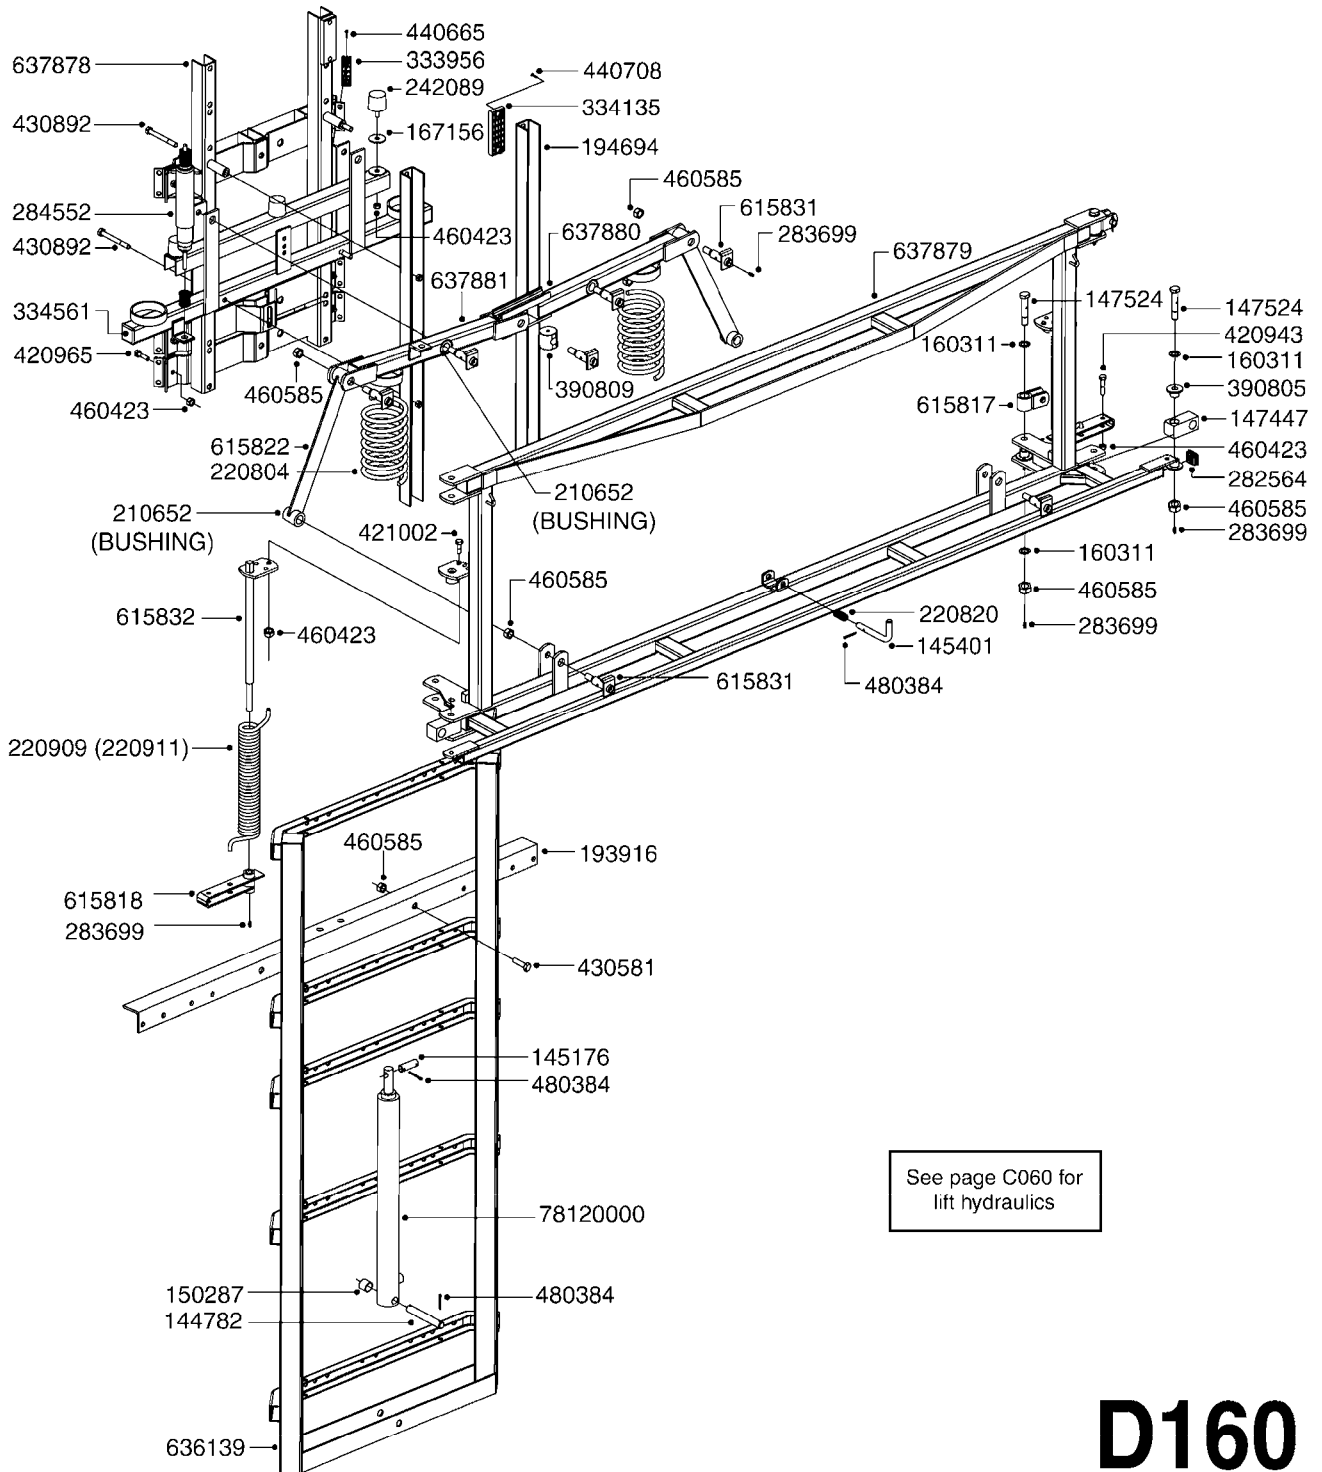

BOOM FALCON H FRAME & CENTER
D160-HIN, 14:12:07

Page 1

Date 19.03.2013 9:47

parts-n°	order qty	description
144782	1	SHAFT 20 X 140
145176	1	PIN D19.8 X 60
145401	1	PAWL
147447	1	PIVOT BLOCK INNER WING SPL
147524	1	PIN F. PIVOT SPL
150287	1	SPACER D25.4/1.5 L=15MM
160311	1	WASHER D30/D20.4X2
167156	1	WASHER D46.5/D12.4X2.5
193916	1	ANGLE IRON FOR MB BOOM BKTS.
194694	1	U CHANNEL 50 X 1040 CENTER FAL
210652	1	BUSHING TEFLON D25/D22X20
220804	1	SPRING 130/12/320 EAGLE 45'
220820	1	SPRING D20.5/2.0 0-50MM
220909	1	SPRING F. BREAKAWAY R.H. SPL
220911	1	SPRING F. BREAKAWAY L.H. SPL
242089	1	RUBBER STOP D50X40 M10
282564	1	PLUG 35MM SQ.BLACK
283699	1	GREASE NIPPLE M6X1
284552	1	SHOCK ABSORBER F.EAGLE BOOM
333956	1	SLIDE SHOE 91X25X10
334135	1	SLIDE SHOE 140X45X15
334561	1	PLUG 50x50x2 F.SQ.TUBE
390805	1	BUSHING F. PIVOT SPL
390809	1	SPACER 50X48 D22/D8 POLY
420943	1	BOLT HEX 8.8 DEL M10X50
420965	1	BOLT HEX 8.8 DEL M10X40
421002	1	BOLT HEX 8.8 DEL M10X30 FT
430581	1	BOLT HEX 8.8 DEL M16X40 FT
430892	1	BOLT HEX 8.8 DEL M12X110
440665	1	SCREW M4.2X16 STAINLESS
440708	1	SCREW M5.5X16 SELF TAPPING SS
460423	1	NUT HEX M10X1.5 LOCK
460585	1	NUT HEX M16X2 LOCK
480384	1	PIN COTTER D5X40
615817	1	FORK F.CYLINDER SPL
615818	1	BREAKAWAY LEVER SPL
615822	1	TRAPEZE ARM FALCON
615831	1	PIN F. CENTER SECTION SPL
615832	1	PIN F. BREAKAWAY SPRING SPL
636139	1	H FRAME HY LIFT 300/500 MB
637878	1	CENTER SLIDE SPL
637879	1	CENTER FRAME SPL
637880	1	SUSPENSION ARM R.H. SPL
637881	1	SUSPENSION ARM L.H. SPL
78120000	1	CYL.TELESOPING Ø50/40/25_1100