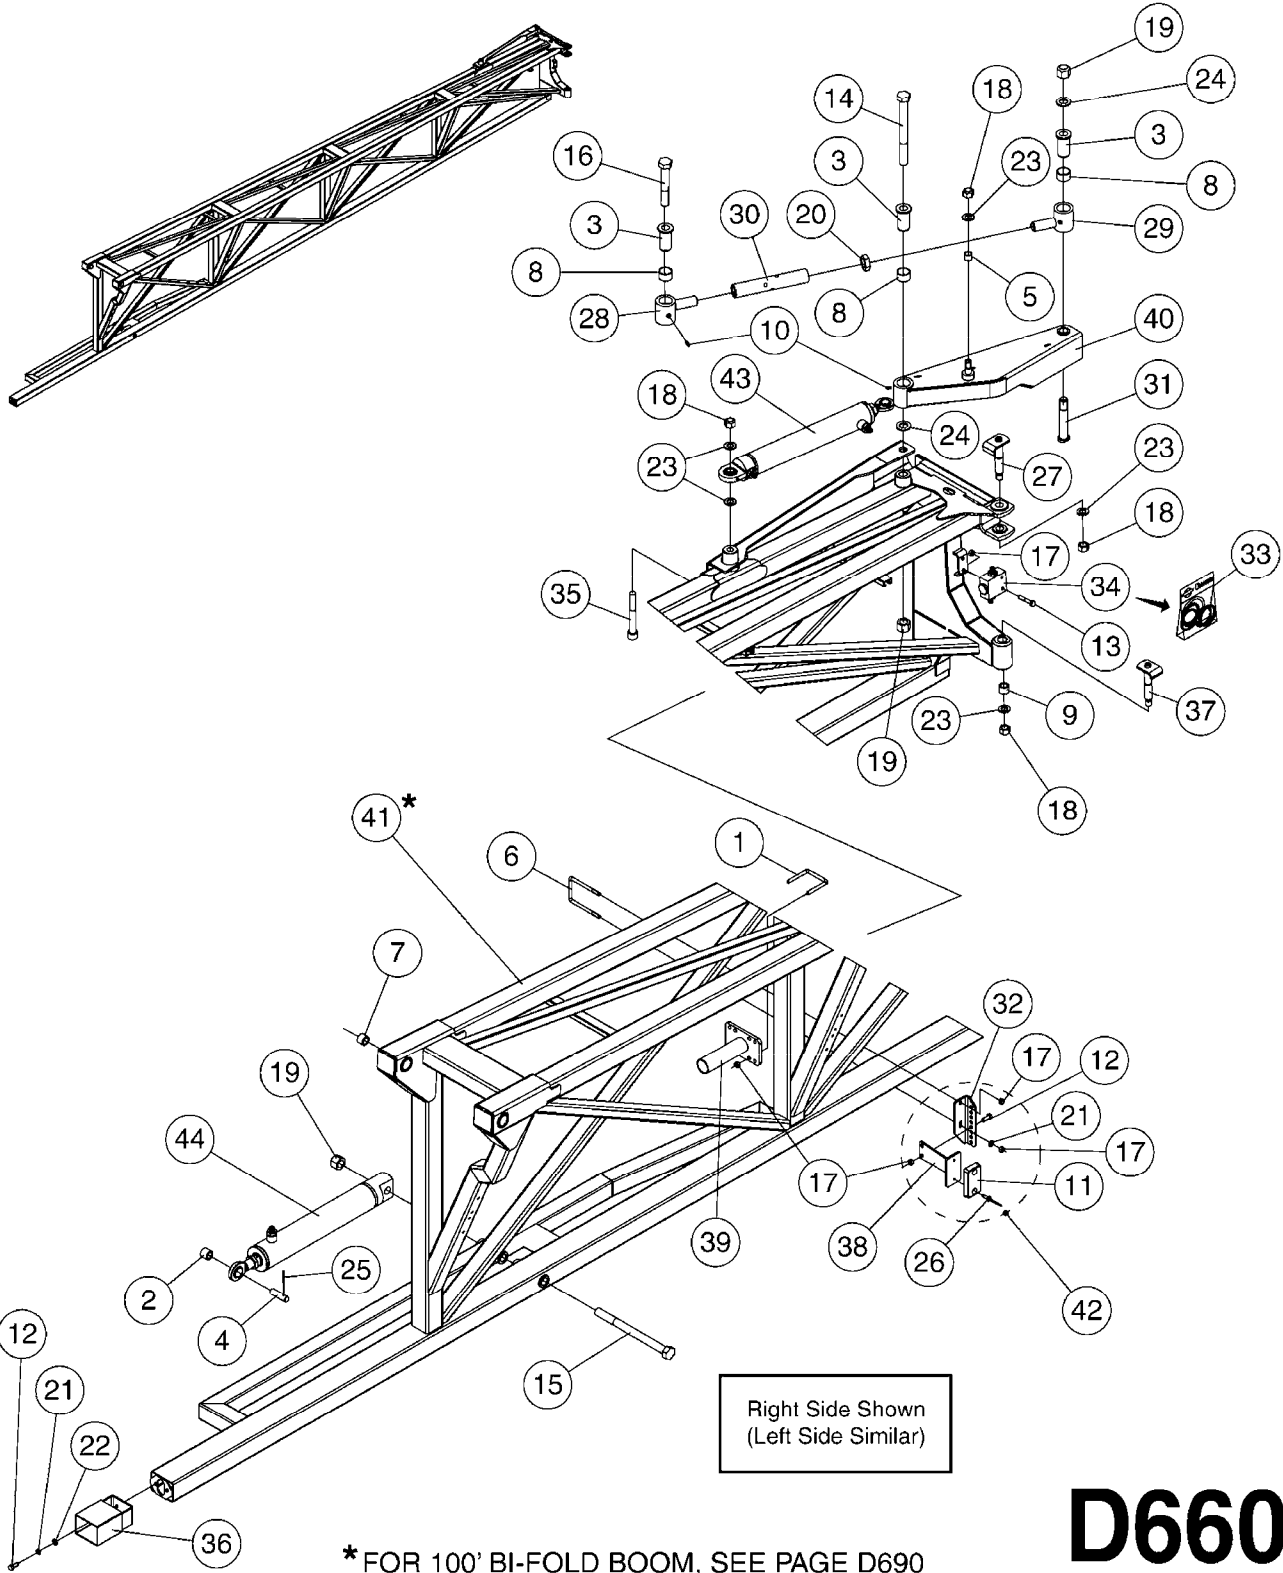

* FOR 100' BI-FOLD BOOM, SEE PAGE D690

D660

BOOM-FORCE INNER WING 80'-132'
D660-HIN, 18:07:12

Page

1

Date

19.03.2013

9:49

Pos.	parts-n°	order qty	description
1	146843	1	BOLT U M8 F A60 x 60
2	147130	1	BUSHING D25/20 20MM
3	147390	1	BUSHING
4	147450	1	PIN D20 X 70
5	147562	1	BUSHING D19.8/17.0 L=15
6	147770	1	U-BOLT M8-80X60
7	210835	1	BUSHING D28/25 L=25
8	210858	1	BUSHING
9	210859	1	BUSHING DU D23/20 L=20
10	283699	1	GREASE NIPPLE M6X1
11	334603	1	RUBBER STOP 86X48X15
12	420582	1	BOLT HEX 8.8 DEL M8X20 FT
13	420766	1	BOLT HEX 8.8 DEL M8X45
14	430940	1	BOLT M20X210 8.8 DEL.
15	430941	1	BOLT M20X260 8.8 DEL.
16	430970	1	BOLT M20 x 120MM
17	460143	1	NUT HEX M8 LOCK
18	460585	1	NUT HEX M16X2 LOCK
19	460806	1	NUT HEX M20X2.5 LOCK
20	461236	1	NUT HEX M24X1.5
21	470072	1	WASHER D15/D8X.5 LOCK
22	471126	1	WASHER D16/D8.4X1.6 SS
23	471128	1	WASHER D30/D17X3
24	471129	1	WASHER D37/D21X3 SS
25	480708	1	PIN D4 X 45
26	480808	1	RIVET Ø4.8x25.5/Ø9.5
27	615820	1	PIN D20 X M16 L=127MM
28	61009200	1	EYEBOLT LH TRD./ LH WING M24 EYEBOLT WITH L.H. THREADS FOR LEFT WING
28	616084	1	EYEBOLT LH TRD./ RH WING M24 EYEBOLT WITH L.H. THREADS FOR RIGHT WING
29	61009300	1	EYEBOLT STD.TRD. / RH WING M24 EYEBOLT WITH STD. THREADS FOR RIGHT WING
29	616085	1	EYEBOLT STD. TRD./ LH WING M24 EYEBOLT WITH STD. THREADS FOR LEFT WING
30	14008800	1	TURNBUCKLE L=200/M24X1.5
31	14011900	1	PIN M20 L=125/D30
32	16063803	1	BOOM STOP ADJ. MT. BKT.FTZ
33	28001800	1	REPAIR KIT F.ENDSTOP 1/4"
34	28028600	1	END STOP 1/4"
35	45003000	1	BOLT HEX M16X120 DIN912/DELTA
36	61005300	1	EXTENSION F.FTZ - OFF CENTER
36	61005400	1	EXTENSION F.FTZ - ON CENTER
37	61006800	1	PIN D20 X M16 L=127MM
38	61006903	1	BOOM STOP ADJ. L=111 FTZ
39	61015600	1	BOOM STOP TRANS REST,I.FTZ
40	63002400	1	FOLD ARM FTZ 1.RH FOLD ARM FOR RIGHT WING
40	63002500	1	FOLD ARM FTZ 1.LH FOLD ARM FOR LEFT WING
41	70081103	1	WING INNER 90/120/132' RH I.F. R.H. WING FOR 90', 120' & 132' BOOMS
41	70081203	1	WING INNER 90/120/132' LH I.F. L.H. WING FOR 90', 120' & 132' BOOMS
41	70081603	1	WING INNER 80'/100'T RH I.F. R.H. WING FOR 80' & 100' TRI-FOLD BOOMS
41	70081703	1	WING INNER 80'/100'T LH I.F. L.H. WING FOR 80' & 100' TRI-FOLD BOOMS
42	72252900	1	BOOM STOP ADJSTBL. FORCE L=148 COMPLETE ASSEMBLY (WITH U-BOLT)