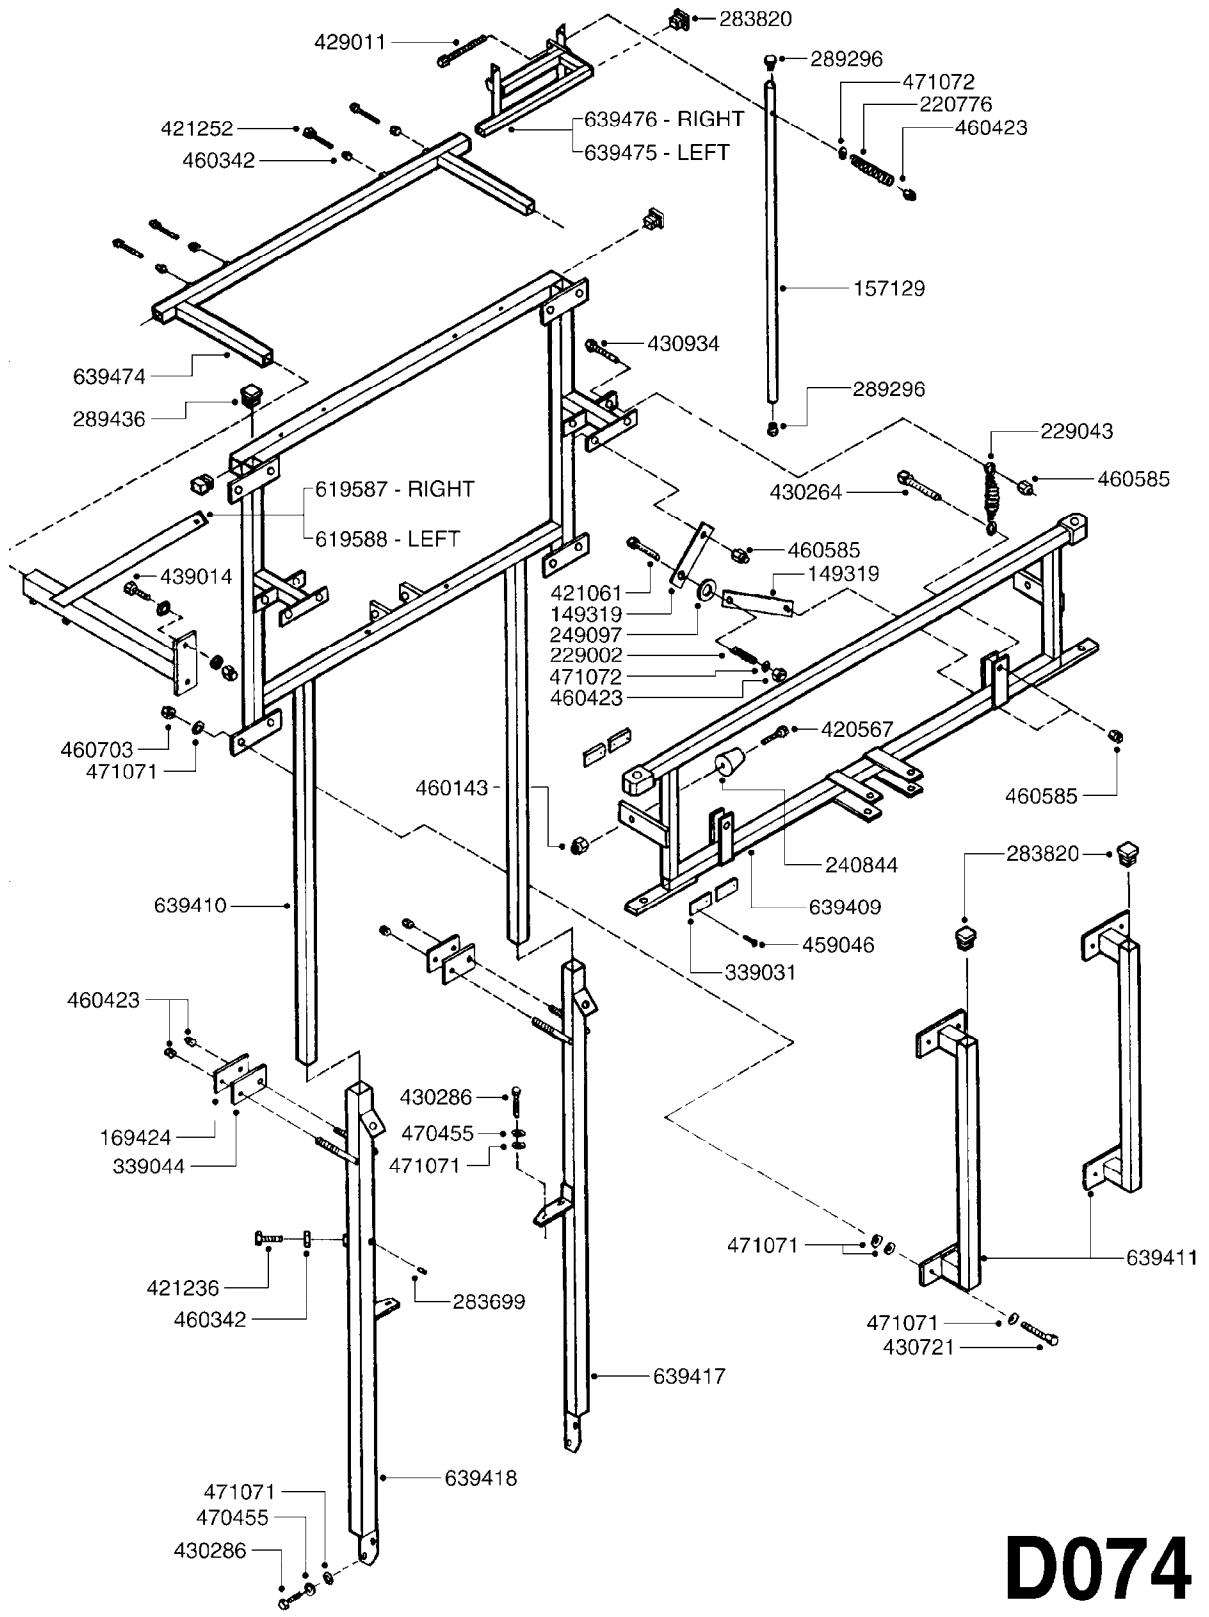

BOOM - 2 ROW B40 HZ CENTER
D074 -HIN, 01:01:01

Page

0

Date

19.03.2013

9:47

BOOM - 2 ROW B40 HZ CENTER
D074-HIN, 01:01:01

Page 1
Date 19.03.2013 9:47

parts-n°	order qty	description
149319	1	SUPPORT PLATE B40 CENTER
157129	1	ROD
169424	1	PLATE F. SLIDE SHOE
220776	1	SPRING GALVANIZED 30 ATM.
229002	1	TENSION SPRING LP/TP
229043	1	SUSPENSION SPRING
240844	1	RUBBER STOP D39X35
249097	1	SPECIAL WASHER
283699	1	GREASE NIPPLE M6X1
283820	1	PLUG 30MM / 1-1/4X1/8 SQ TUBE
289296	1	PLUG D.30
289436	1	COVER PLUG 35X35X1.5
339031	1	SLIDE SHOE - POLY
339044	1	SLIDE SHOE - NYLON
420567	1	BOLT HEX 8.8 DEL M8X30 FT
421061	1	BOLT HEX 8.8 DEL M10X100
421236	1	BOLT HEX M10X25 GALV.
421252	1	SCREW M10X30 CAP
429011	1	BOLT HEX M10X140
430264	1	BOLT HEX 8.8 DEL M16X100
430286	1	BOLT HEX 8.8 DEL M12X30 FT
430721	1	BOLT HEX 8.8 DEL M12X40 FT
430934	1	BOLT HEX 8.8 DEL M16X80
439014	1	BOLT HEX 8.8 DEL M12X35
459046	1	BOLT M8X10 DIN-7984
460143	1	NUT HEX M8 LOCK
460342	1	NUT HEX M10
460423	1	NUT HEX M10X1.5 LOCK
460585	1	NUT HEX M16X2 LOCK
460703	1	NUT HEX M12X1.75 LOCK
470455	1	WASHER D12 SPRING
471071	1	WASHER M12 GALV
471072	1	WASHER M10 EL2
619587	1	REAR DROP ARM SUPPORT - RH
619588	1	REAR DROP ARM SUPPORT - LH
639409	1	BOOM CENTER - B40
639410	1	BOOM CENTER SECTION - B40
639411	1	BOOM CENTER BRACKET - B40
639417	1	BOOM MOUNT BRACKET - B40 - LH
639418	1	BOOM MOUNT BRACKET - B40 - RH
639474	1	BOOM BRACKET REAR - B20/B40
639475	1	BOOM BRACKET LEFT, BACK
639476	1	BOOM BRACKET RIGHT, BACK