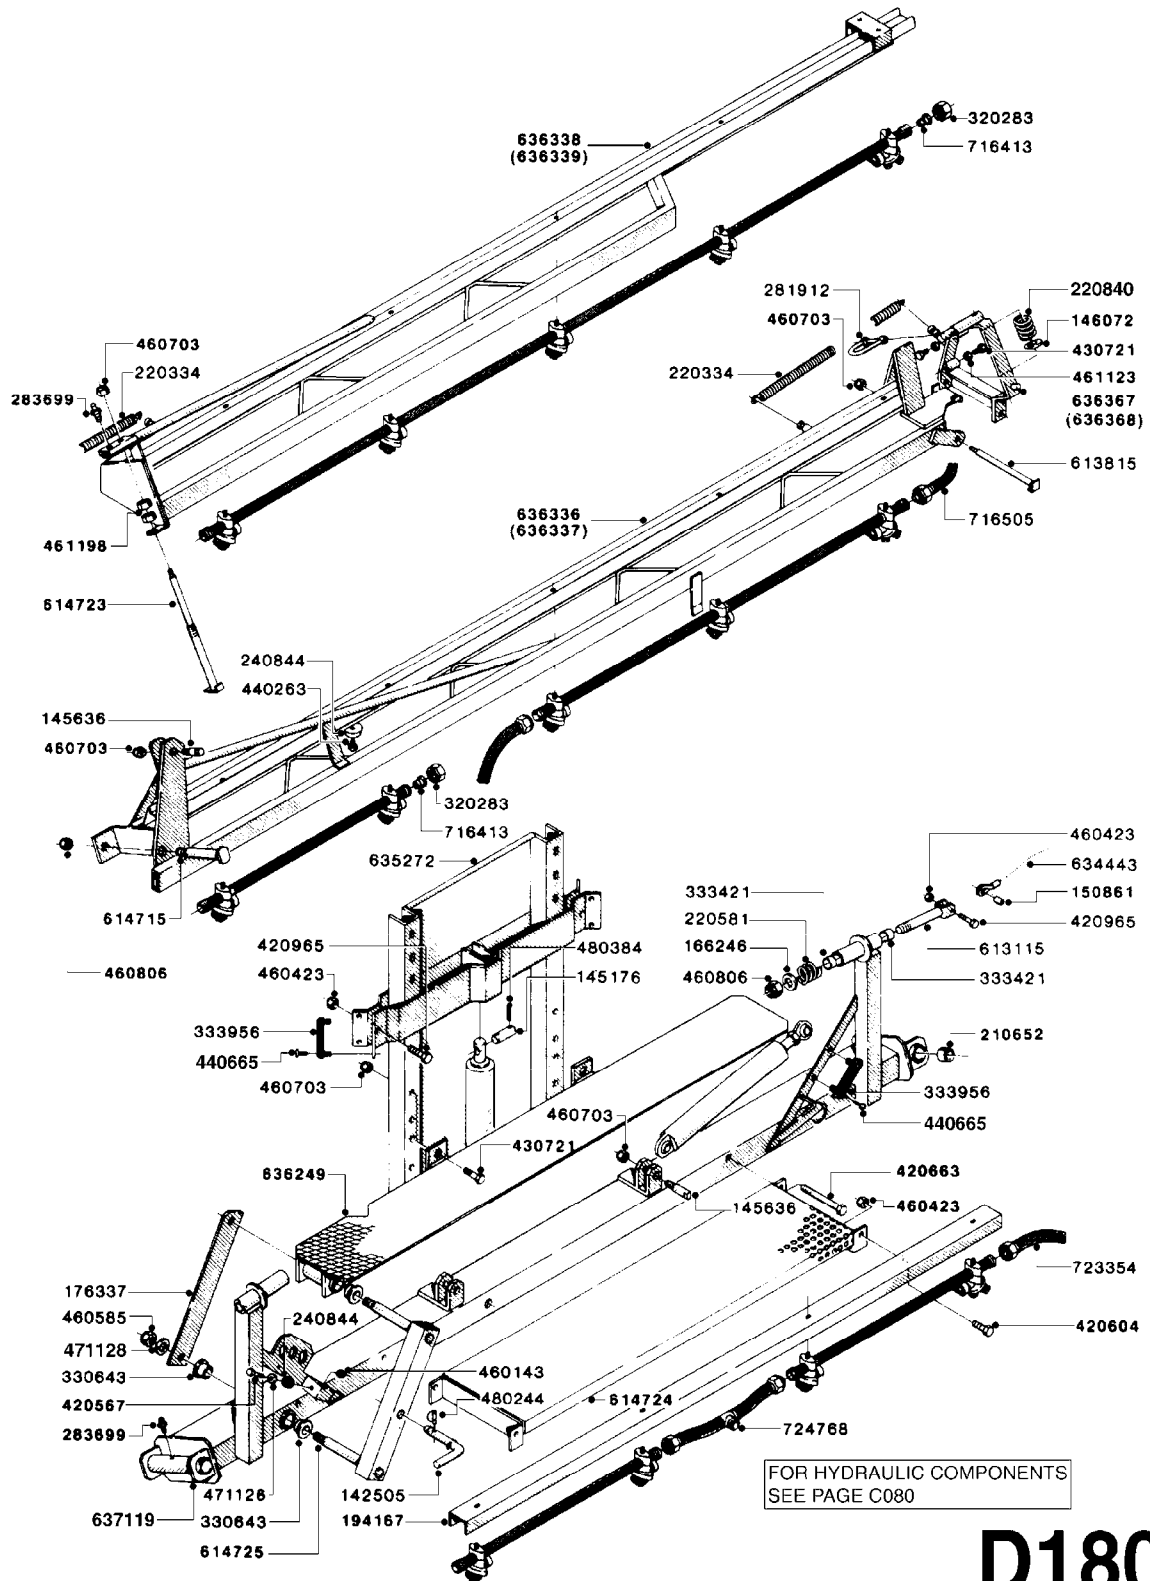

D180

BOOM - GW 40' HY PRE 93
D180-HIN, 12:12:05

Page 1
Date 19.03.2013 9:47

parts-n°	order qty	description
142505	1	LOCKING PAWL 12 X 70MM
145176	1	PIN D19.8 X 60
145636	1	PIN F.HINGE M12
146072	1	WASHER FOR BREAKAWAY PART
150861	1	BUSHING D16/D13X14
166246	1	WASHER CUP D53 F.SPRING
176337	1	BRACKET
194167	1	NOZZLE SCREEN-CENT.SEKT.12 HYA
210652	1	BUSHING TEFLON D25/D22X20
220334	1	SPRING DRAW
220581	1	SPRING PRESSURE D51/150
220840	1	SPRING 9 X 44 X 75 X 7
240844	1	RUBBER STOP D39X35
281912	1	SHACKLE M-10
283699	1	GREASE NIPPLE M6X1
320283	1	FITT.DK NUT 3/4"BSP
330643	1	NYLON BUSH WINCH D20
333421	1	BUSHING
333956	1	SLIDE SHOE 91X25X10
420567	1	BOLT HEX 8.8 DEL M8X30 FT
420604	1	BOLT HEX 8.8 DEL M10X25 FT
420663	1	BOLT HEX 8.8 DEL M10X120
420965	1	BOLT HEX 8.8 DEL M10X40
430721	1	BOLT HEX 8.8 DEL M12X40 FT
440263	1	SCREW SHEET-METAL 7/8" NO. 8
440665	1	SCREW M4.2X16 STAINLESS
460143	1	NUT HEX M8 LOCK
460423	1	NUT HEX M10X1.5 LOCK
460585	1	NUT HEX M16X2 LOCK
460703	1	NUT HEX M12X1.75 LOCK
460806	1	NUT HEX M20X2.5 LOCK
461123	1	NUT COUNT 12 EL-FORZ,alt461279
461198	1	NUT HEX M16 x 2 JAMB
471126	1	WASHER D16/D8.4X1.6 SS
471128	1	WASHER D30/D17X3
480244	1	PIN SNAP D4.5
480384	1	PIN COTTER D5X40
613115	1	EYE-BOLT FOR CABLE
613815	1	AXLE FOR CENTRAL PART - 12HY
614715	1	AXLE JOURNAL 22 12&15 M HYA
614723	1	SHAFT F/OUTER WING 12&15M HYA
614724	1	FOOT BOARD 12 X 15 M HYA .....
614725	1	TRAPEZE ARM WELDED 40/50'HYA
634443	1	CABLE D7X2330 40'HYA
635272	1	SLIDE
636249	1	PART FOR BOOM-LIFT 12-15M HYA
636336	1	BOOM WING INTERM RIGHT 12 HYA
636337	1	BOOM WING LEFT 12 HYA
636338	1	BOOM WING RIGHT 12 HYA OUTER
636339	1	BOOM WING 40' HYA LH OUTER
636367	1	YOKE/UNIV.JOINT CROSS RIGHT
636368	1	YOKE/UNIV.JOINT CROSS LEFT 12
637119	1	CENTER SECTION 12M HYB
716413	1	FITT.DK PLUG ASSY. F.NOZ TUBE
716505	1	HOSE 1/2" X700 0 W.2X3/4"CAP
723354	1	HOSE 1/2"X800 W 2X3/4"NUT
724768	1	DISTRIBUTION HOSE FOR SB BOOM