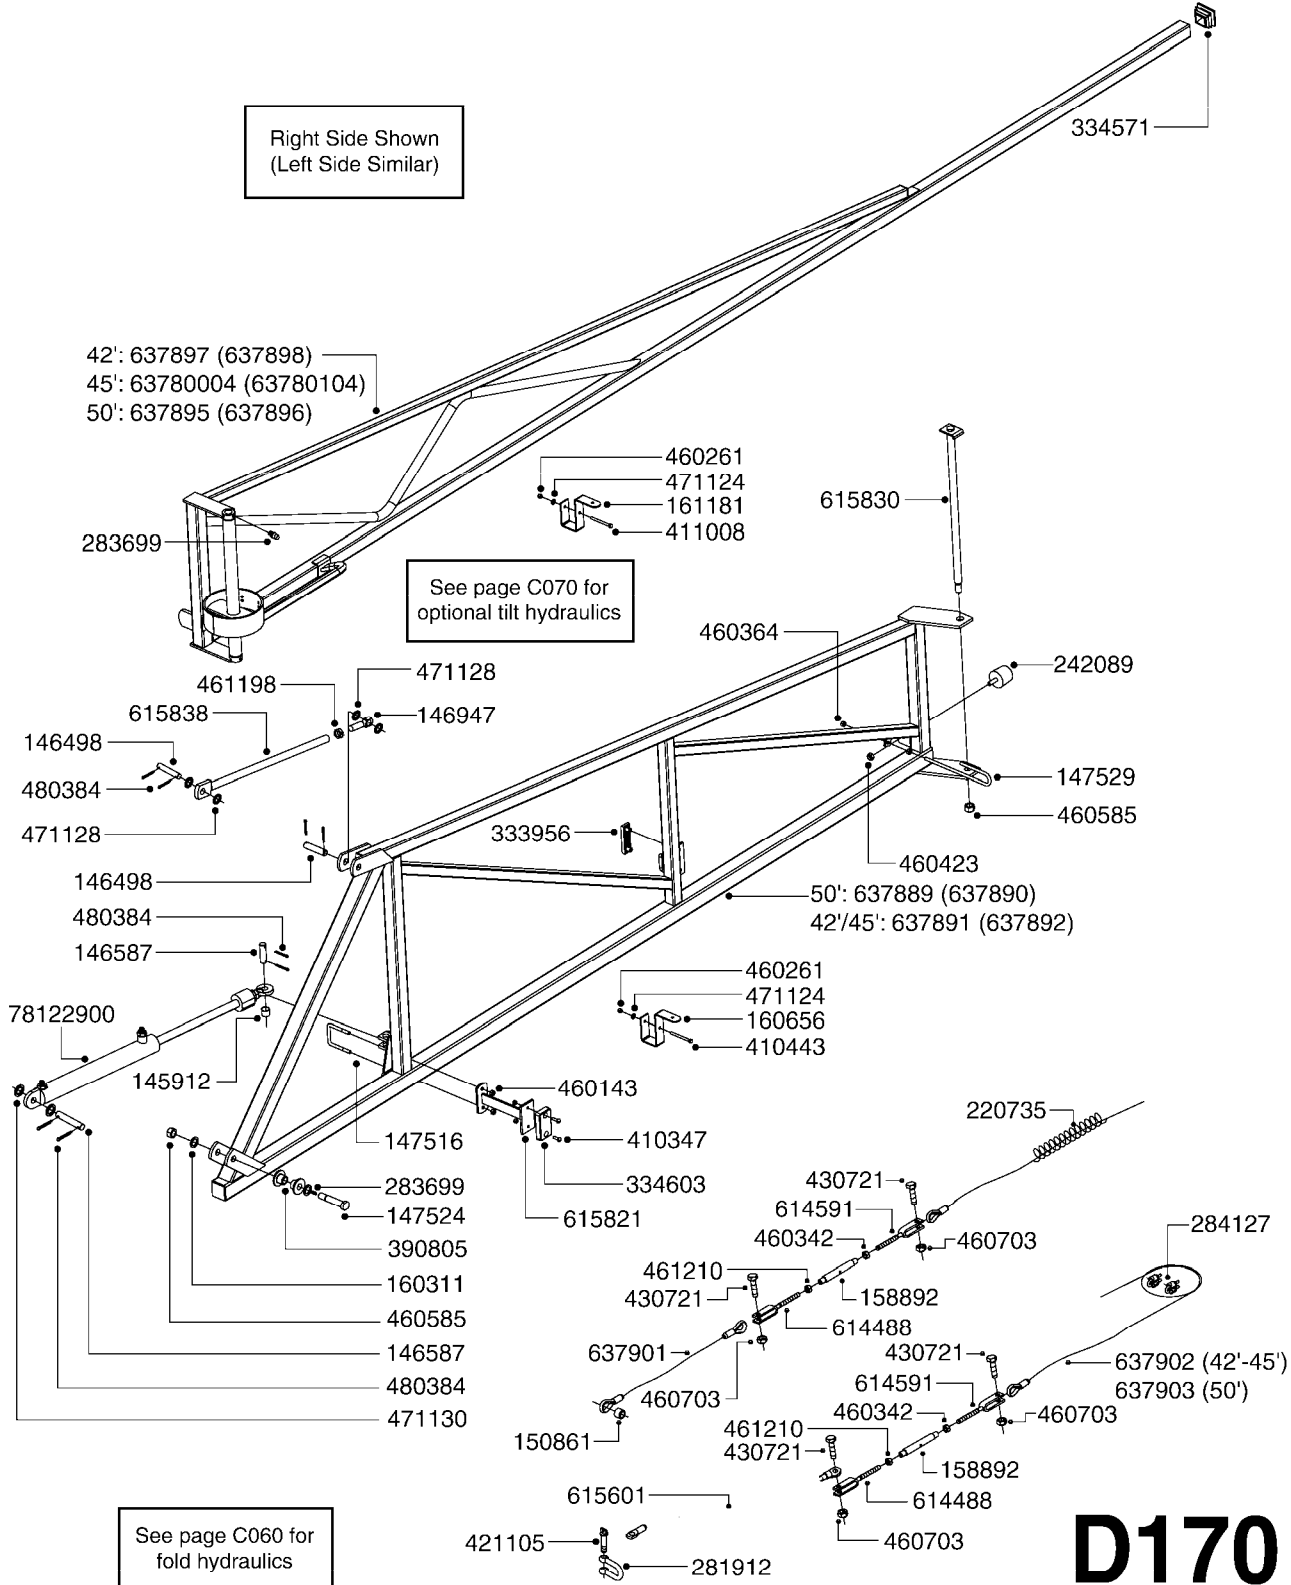

Right Side Shown
(Left Side Similar)

BOOM FALCON WINGS 42',45',50'
D170-HIN, 16:12:08

Page 1

Date 19.03.2013 9:47

parts-n°	order qty	description
145912	1	BUSHING D19.8/D17.0X7MM
146498	1	PIN D16.8 X 75
146587	1	PIN D16.8 X 65
146947	1	LINK EYE F. SUB TILT SPL
147516	1	U-BOLT M8-50x50
147524	1	PIN F. PIVOT SPL
147529	1	CABLE SUPPORT BKT.
150861	1	BUSHING D16/D13X14
158892	1	TURN BUCKLE HOUSING/M10 L&R
160311	1	WASHER D30/D20.4X2
160656	1	CLAMP NOZZLE TUBE 50X50
161181	1	NOZZLE CLAMP 40 x 40 SPL OUTER
220735	1	DRAW SPRING FOR CABLE
242089	1	RUBBER STOP D50X40 M10
281912	1	SHACKLE M-10
283699	1	GREASE NIPPLE M6X1
284127	1	U-CLAMP F.CABLE 6MM NUTS
333956	1	SLIDE SHOE 91X25X10
334571	1	PLUG 40X40X2 F.SQ.TUBE
334603	1	RUBBER STOP 86X48X15
390805	1	BUSHING F. PIVOT SPL
410347	1	SCREW M6X20 8.8
410443	1	BOLT HEX 8.8 DEL M6X70
411008	1	BOLT HEX 8.8 DEL M6X55
421105	1	BOLT HEX 8.8 DEL M10X45 FT
430721	1	BOLT HEX 8.8 DEL M12X40 FT
460143	1	NUT HEX M8 LOCK
460261	1	NUT HEX M6X1 LOCK
460342	1	NUT HEX M10
460364	1	NUT HEX M8 GALV.
460423	1	NUT HEX M10X1.5 LOCK
460585	1	NUT HEX M16X2 LOCK
460703	1	NUT HEX M12X1.75 LOCK
461198	1	NUT HEX M16 x 2 JAMB
461210	1	NUT HEX M10X1.5 L.THREAD
471124	1	WASHER D18/D6.4x1.6
471128	1	WASHER D30/D17X3
471130	1	WASHER D44.0/D25.0X4.0 SS
480384	1	PIN COTTER D5X40
614488	1	FORK/ R.THREAD 10mmX144mm
614591	1	FORK /L.THREAD
615601	1	BUNGEE CORD 21-1/4"
615821	1	BOOM STOP SPL
615830	1	PIN F. OUTER WING SPL
615838	1	TILT ROD FALCON BOOM
637889	1	WING INNER 50' SPL R.H.
637890	1	WING INNER 50' SPL L.H.
637891	1	WING INNER 42'-45' SPL R.H.
637892	1	WING INNER 42'-45' SPL L.H.
637895	1	WING OUTER 50' SPL R.H.
637896	1	WING OUTER 50' SPL L.H.
637897	1	WING OUTER 42' SPL R.H.
637898	1	WING OUTER 42' SPL L.H.
637901	1	CABLE 750mm SPL
637902	1	CABLE 42'-45' l=4300MM SPL
637903	1	CABLE 50' l=5300MM SPL
63780004	1	WING OUTER 45' SPL R.H.
63780104	1	WING OUTER 45' SPL L.H.
78122900	1	CYLINDER D40/22X300MM RED