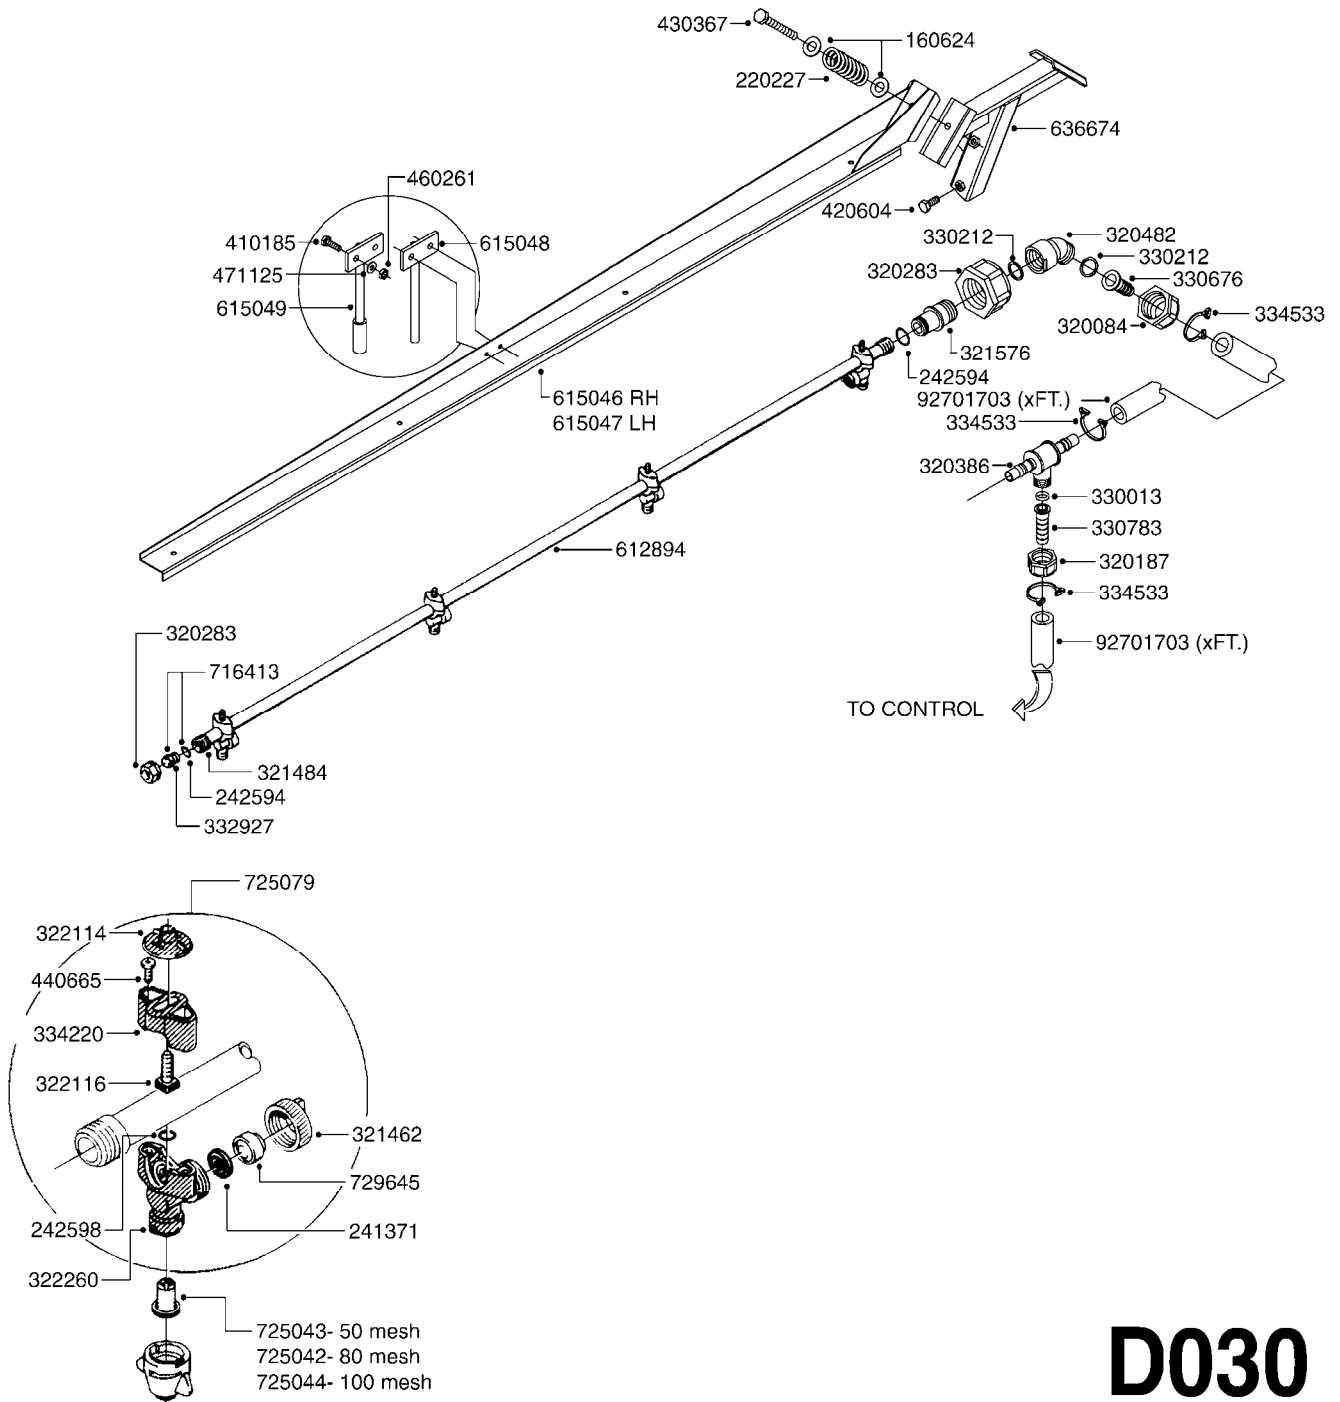

BOOM - 13' FOLDING
D030-HIN, 09:03:10

Page	0
Date	19.03.2013 9:47

BOOM - 13' FOLDING
D030-HIN, 09:03:10

Page 1
Date 19.03.2013 9:47

parts-n°	order qty	description
160624	1	WASHER PLATE 6/13 X3
220227	1	SPRING FOR PIVOT
241371	1	DIAPHRAGM F.NO-DRIP,VULC
242594	1	O-RING D14 X 1.78 SCH.70-EPDM
242598	1	O-RING D7.0 X 2.5 NITRIL
320084	1	FITT.DK NUT 1/2" BSP
320187	1	FITT.DK CAP 3/8" BSP BLACK
320283	1	FITT.DK NUT 3/4"BSP
320386	1	FITT.DK TEE 3/8X3/8HB X3/8"BSP
320482	1	FITT.DK ELB. 1/2" BSP 60 DEG.
321462	1	CAP F.NO-DRIP ASSY.
321484	1	BUSHING THREADED F.NOZZ.TUBE
321576	1	FITT.DK CONN 1/2"BSP F.3/4"NUT
322114	1	NUT PLASTIC F.NOZZ.H
322116	1	BOLT PLASTIC F.NOZZ.H.
322260	1	NOZZLE HOLDER UPPER PART
330013	1	O-RING D15/D10X2.5 F.3/8"NUT
330212	1	O-RING D19/D14X2.4 F.1/2"NUT
330676	1	FITT.DK HB 3/8" F. 1/2" NUT
330783	1	FITT.DK HB 3/8"F.3/8" NUT
332927	1	FITT.DK PL.F. NOZZLE TUBE
334220	1	NOZZLE BODY SING.SN.FT.UPPER
334533	1	CLAMP HOSE PLASTIC 3/8"
410185	1	BOLT HEX 8.8 DEL M6X16
420604	1	BOLT HEX 8.8 DEL M10X25 FT
430367	1	BOLT HEX 8.8 DEL M12X100
440665	1	SCREW M4.2X16 STAINLESS
460261	1	NUT HEX M6X1 LOCK
471125	1	WASHER D12/D6.4x1.6 SS
612894	1	NOZZLE TUBE 4 HOLE 50CM
615046	1	BOOM WING F.13'FD RIGHT
615047	1	BOOM WING F.13'FD LEFT
615048	1	LOCK FOR 13.6'BOOM
615049	1	LOCK FOR 13.6'BOOM W/PLATE
636674	1	BOOM UPRIGHT FOR POWER SPRAYER
716413	1	FITT.DK PLUG ASSY. F.NOZ TUBE
725042	1	SCREEN 80 MESH W.GASKET, RED
725043	1	SCREEN 50 MESH W.GASKET,BLUE
725044	1	SCREEN 100 MESH W.GASKET,YELLO
725079	1	NOZZLE ASSY.SING.SNAP-FIT GREN
729645	1	NON-DRIP SPRING ASSY.GREEN 10
92701703	1	HOSE R X3/8" X300PSI WP X0012"