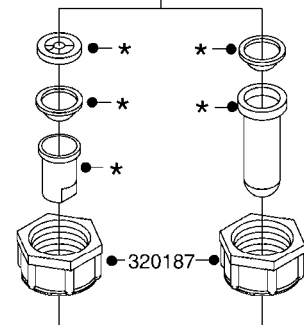

- 334371 (YELLOW)
- 334373 (RED)
- 334377 (BLUE)
- 334172 (GREEN)
- 334173 (ORANGE)