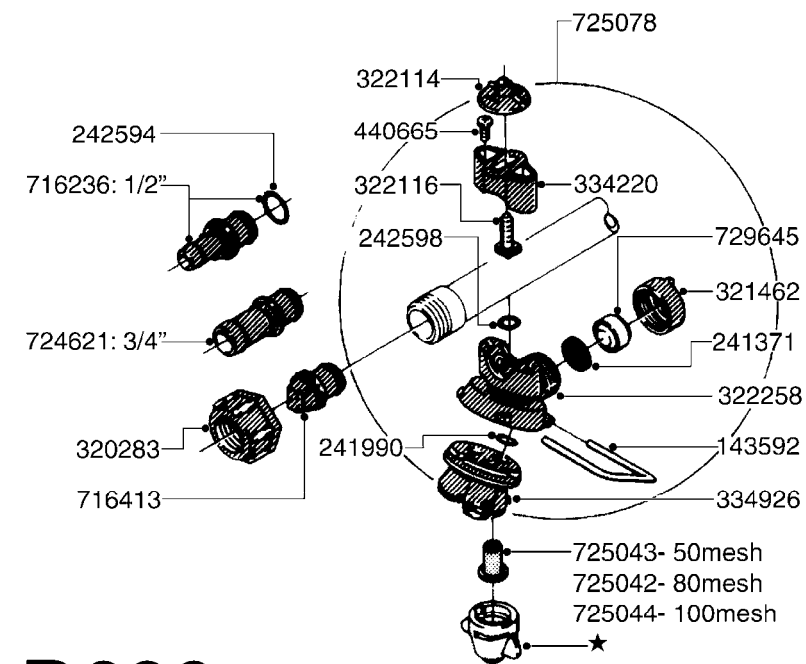

TRIPLET NOZZLE BODY

D620

*=REFER TO HARDI NOZZLE CATALOG