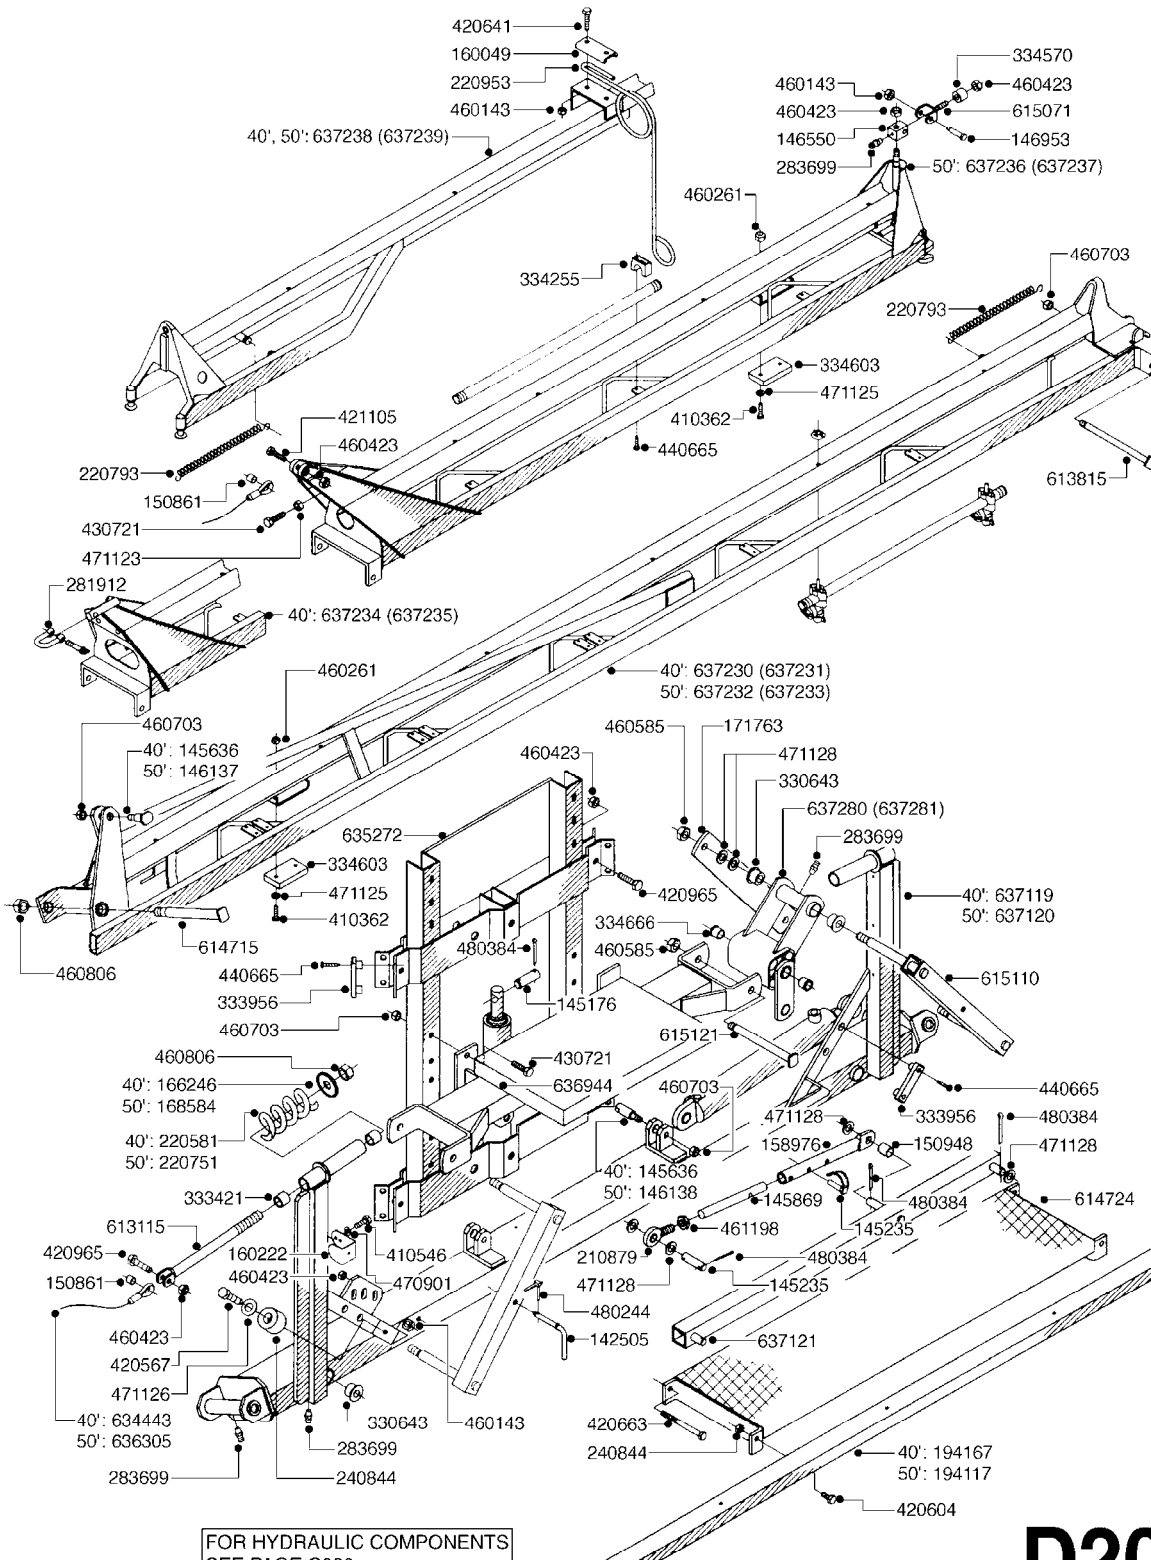

FOR HYDRAULIC COMPONENTS
SEE PAGE C080

D200

BOOM GW 40' 50' HYA POST 93
D200-HIN, 12:12:05

Page 1
Date 19.03.2013 9:47

parts-n°	order qty	description
142505	1	LOCKING PAWL 12 X 70MM
145176	1	PIN D19.8 X 60
145235	1	PIN D12 X 60
145636	1	PIN F.HINGE M12
145869	1	PIN FOR SLANTING BOOM
146137	1	PIN FOR HY CYLINDER
146138	1	BOLT FOR HY CYL. D20/M 12 X 67
146550	1	UNIVERSAL JOINT CROSS 25X25X35
146953	1	BOLT D10X50
150861	1	BUSHING D16/D13X14
150948	1	BUSHING D 22,2/19,2 - 25MM
158976	1	PIPE F/EQUIPM F/SLANTING BOOM
160049	1	BACKING PLATE
160222	1	BRACKET FOR HOSES
166246	1	WASHER CUP D53 F.SPRING
168584	1	WASHER F.SPRING D59 RED
171763	1	FLAT STEEL 60X8 - 400/2X16,5
194117	1	NOZZLE TRACK FOR CENTER 15HY
194167	1	NOZZLE SCREEN-CENT.SEKT.12 HYA
210879	1	LINK HEAD M16 x D17
220581	1	SPRING PRESSURE D51/150
220751	1	SPRING D35/59
220793	1	SPRING D21/D4X250MM
220953	1	SPRING
240844	1	RUBBER STOP D39X35
281912	1	SHACKLE M-10
283699	1	GREASE NIPPLE M6X1
330643	1	NYLON BUSH WINCH D20
333421	1	BUSHING
333956	1	SLIDE SHOE 91X25X10
334255	1	PIPE HOLDER SINGLE FOR 0 22
334570	1	BUSHING D25/D12X20MM
334603	1	RUBBER STOP 86X48X15
334666	1	BUSHING D25/22X17.5 L20
410362	1	BOLT HEX 8.8 DEL M6X20 FT
410546	1	BOLT HEX 8.8 DEL M6X12 FT
420567	1	BOLT HEX 8.8 DEL M8X30 FT
420604	1	BOLT HEX 8.8 DEL M10X25 FT
420641	1	BOLT HEX 8.8 DEL M8X35
420663	1	BOLT HEX 8.8 DEL M10X120
420965	1	BOLT HEX 8.8 DEL M10X40
421105	1	BOLT HEX 8.8 DEL M10X45 FT
430721	1	BOLT HEX 8.8 DEL M12X40 FT
440665	1	SCREW M4.2X16 STAINLESS
460143	1	NUT HEX M8 LOCK
460261	1	NUT HEX M6X1 LOCK
460423	1	NUT HEX M10X1.5 LOCK
460585	1	NUT HEX M16X2 LOCK
460703	1	NUT HEX M12X1.75 LOCK
460806	1	NUT HEX M20X2.5 LOCK
461198	1	NUT HEX M16 x 2 JAMB
470901	1	WASHER D11.8/D6.1X1.6 SS LOCK
471123	1	WASHER D10/D5.3X1
471125	1	WASHER D12/D6.4x1.6 SS
471126	1	WASHER D16/D8.4X1.6 SS
471128	1	WASHER D30/D17X3
480244	1	PIN SNAP D4.5
480384	1	PIN COTTER D5X40
613115	1	EYE-BOLT FOR CABLE
613815	1	AXLE FOR CENTRAL PART - 12HY
614715	1	AXLE JOURNAL 22 12&15 M HYA