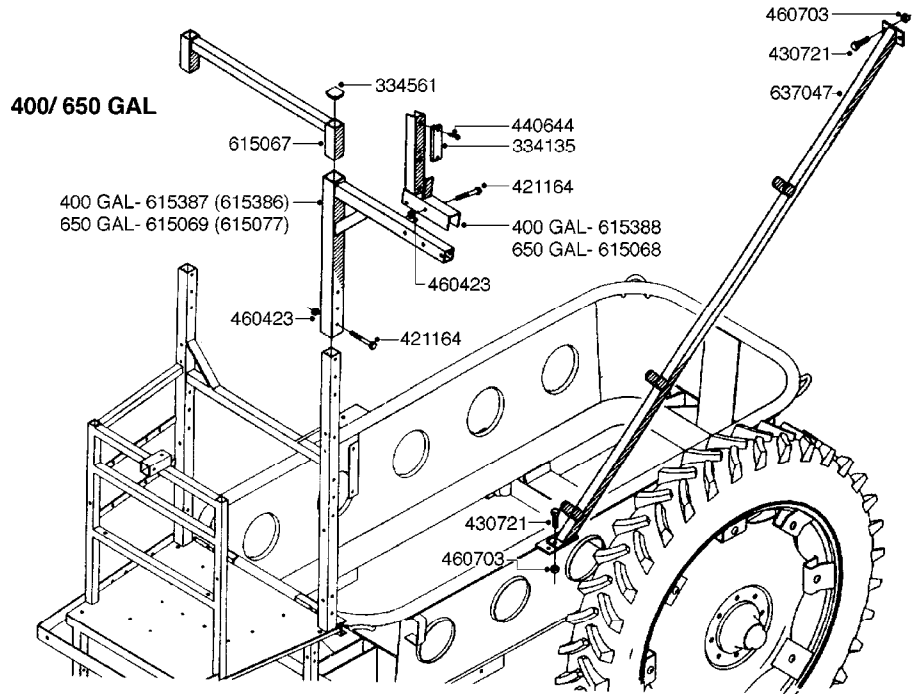

D560

TRNSPT BRKTS-TWN SYS HAC TRLRS
D560-HIN, 01:01:01

Page 1

Date 19.03.2013 9:48

parts-n°	order qty	description
334135	1	SLIDE SHOE 140X45X15
334561	1	PLUG 50x50x2 F.SQ.TUBE
421164	1	BOLT HEX 8.8 DEL M10X70
430721	1	BOLT HEX 8.8 DEL M12X40 FT
440644	1	SCREW NO.10 5/8"
460423	1	NUT HEX M10X1.5 LOCK
460703	1	NUT HEX M12X1.75 LOCK
615067	1	TRANSPORT BRKT.TOP PART HAC
615068	1	SLIDE F.TRANSPORT BRKT.HAC
615069	1	TRANSPORT BRKT.LEFT HAC
615077	1	TRANSPORT BRKT.RIGHT HAC
615301	1	TRANSP.BRACK.18-24M HAC LEFT
615302	1	TRANSP.BRACKET 18-24 HAC RIGHT
615386	1	TRANSP.BRAC.TR1500 18HAC RIGHT
615387	1	TRANSP.BRAC.TR1500 18HAC LEFT
615388	1	SLÆDE F. TRANSPORTBESLAG 18HAC
637047	1	SIDE BRACE F.TWIN HAC 650
637159	1	SUPPORT F.UPRIGHT TR3500+TRAK.
637172	1	TRANSP.BRACKET TA 3500 RIGHT
637173	1	TRANSP.BRACKET TA 3500 LEFT