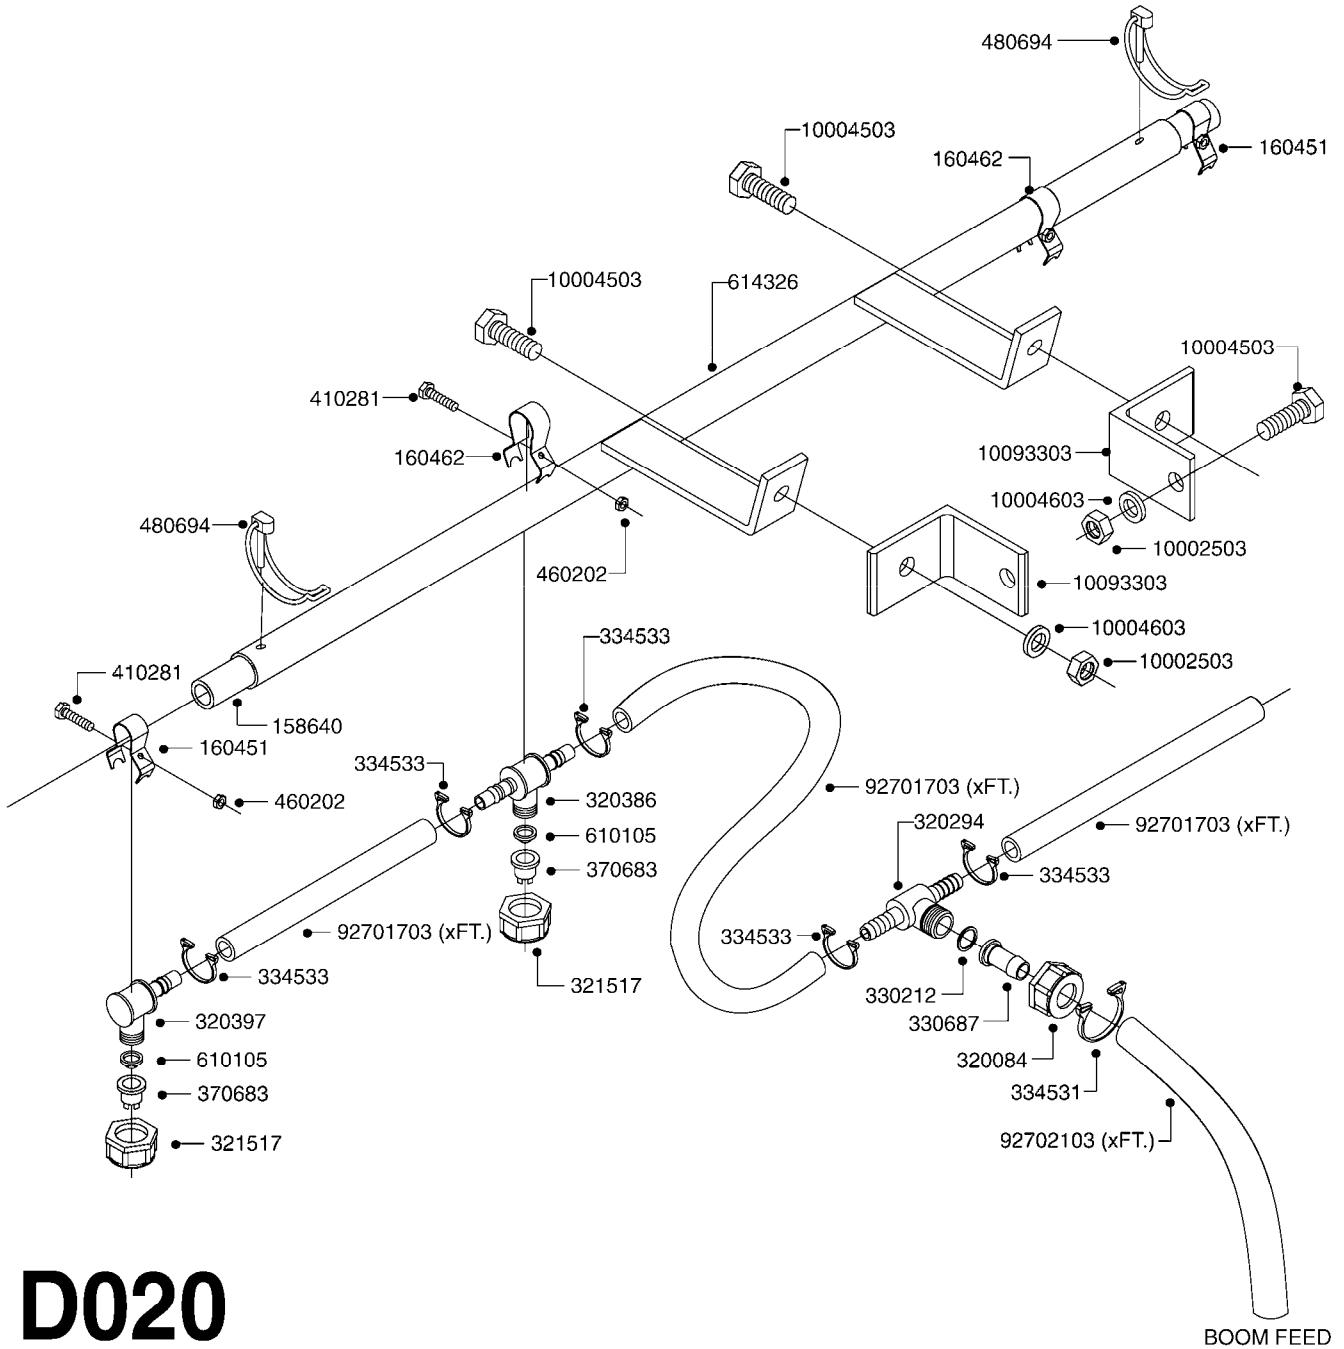

D010

BOOM - 6' FOLDING
D010-HIN, 08:03:10

Page 1
Date 19.03.2013 9:47

parts-n°	order qty	description
170775	1	ARM FOR ATV BOOM
220749	1	SPRING D20.5X52
241371	1	DIAPHRAGM F.NO-DRIP,VULC
242598	1	O-RING D7.0 X 2.5 NITRIL
320047	1	FITT.DK CAPNUT 1/2" BSP
320084	1	FITT.DK NUT 1/2" BSP
320187	1	FITT.DK CAP 3/8" BSP BLACK
320386	1	FITT.DK TEE 3/8X3/8HB X3/8"BSP
320482	1	FITT.DK ELB. 1/2" BSP 60 DEG.
321462	1	CAP F.NO-DRIP ASSY.
322260	1	NOZZLE HOLDER UPPER PART
330013	1	O-RING D15/D10X2.5 F.3/8"NUT
330212	1	O-RING D19/D14X2.4 F.1/2"NUT
330676	1	FITT.DK HB 3/8" F. 1/2" NUT
330783	1	FITT.DK HB 3/8"F.3/8" NUT
333012	1	NOZZLE HOLD. UPPER PART
334220	1	NOZZLE BODY SING.SN.FT.UPPER
334373	1	SNAP-FIT NOZZLE HOLDER RED
334533	1	CLAMP HOSE PLASTIC 3/8"
370661	1	NOZZLE FLAT FAN 4110-12
410362	1	BOLT HEX 8.8 DEL M6X20 FT
420604	1	BOLT HEX 8.8 DEL M10X25 FT
430874	1	SCREW SET 8.8 DEL M12X70 FT
440665	1	SCREW M4.2X16 STAINLESS
460261	1	NUT HEX M6X1 LOCK
460423	1	NUT HEX M10X1.5 LOCK
460703	1	NUT HEX M12X1.75 LOCK
471127	1	WASHER D24/D13X2.5 STAINLESS
614315	1	TUBE F.6'BOOM W.ENDS NO NOZZ.
614704	1	UPRIGHT FOR ATV SPRAYER
725043	1	SCREEN 50 MESH W.GASKET,BLUE
725726	1	NOZZLE TUBE ASSY. ES30 RIGHT
725727	1	NOZZLE TUBE ASSY. ES30 LEFT
729645	1	NON-DRIP SPRING ASSY.GREEN 10
92701703	1	HOSE R X3/8" X300PSI WP X0012"