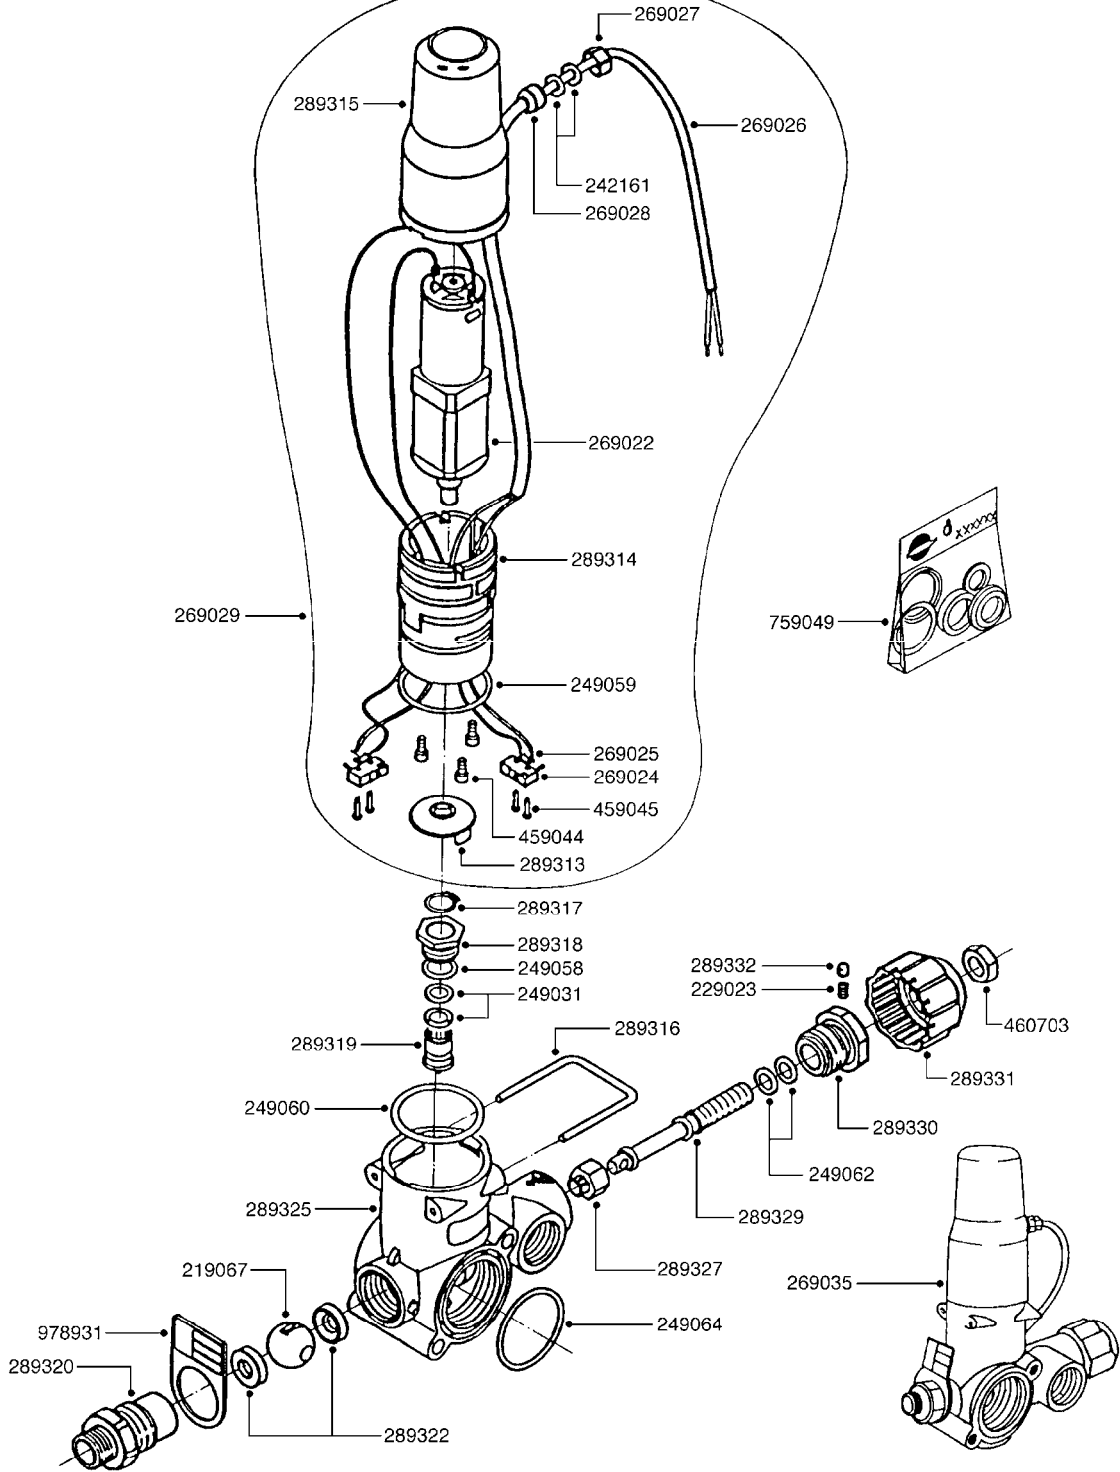

**B130**

BOOM SECTION VALVE - CB/2  
B130-HIN, 01:01:01

Page 1  
Date 19.03.2013 9:43

parts-n°	order qty	description
219067	1	BALL F.VALVE CB/2
229023	1	SPRING FOR CB/2 VALVE DIAL
242161	1	O-RING 6 X 3.0
249031	1	O-RING
249058	1	O-RING
249059	1	O-RING D47.3 X 2.62
249060	1	O-RING
249062	1	O-RING
249064	1	O-RING
269022	1	CB/2 MOTOR F.SECTION VALVE
269024	1	MICRO SWITCH F. CB/2 MOTOR
269025	1	ELEC. CONNECTOR
269026	1	ELECTRIC CABLE
269027	1	NUT F.CABLE LOCK
269028	1	GROMMET
269029	1	MOTOR UNIT CB/2 SECTION VALVE
269035	1	VALVE ASSY. BOOM SECTION CB/2
289313	1	PACKING CAP F. CB/2 SECT. VLV.
289314	1	MOTOR HOUSING CB/2
289315	1	MOTOR HOUSING LID CB/2
289316	1	U-CLAMP
289317	1	SNAP RING
289318	1	GUIDE M20 x 1.5
289319	1	HINGED D. 14.95 x 9.2
289320	1	OUTLET FITT.3/4"BSP SECT.VLV.
289322	1	SEAT F.BALL CB/2 VALVE
289325	1	HOUSING F.SECT.VLV.CB/2
289327	1	BUSHING CH-17 M11 x 1 D 8.5
289329	1	ADJUSTMENT HINGE
289330	1	CONNECTION PIECE D 35 M12
289331	1	KNOB F.CONSTANT PRESS. CB/2
289332	1	BUUBLE D.5
459044	1	SCREW
459045	1	SCREW
460703	1	NUT HEX M12X1.75 LOCK
759049	1	REPAIR KIT CB/2 BOOM SEC.VALVE
978931	1	I.D. TAG