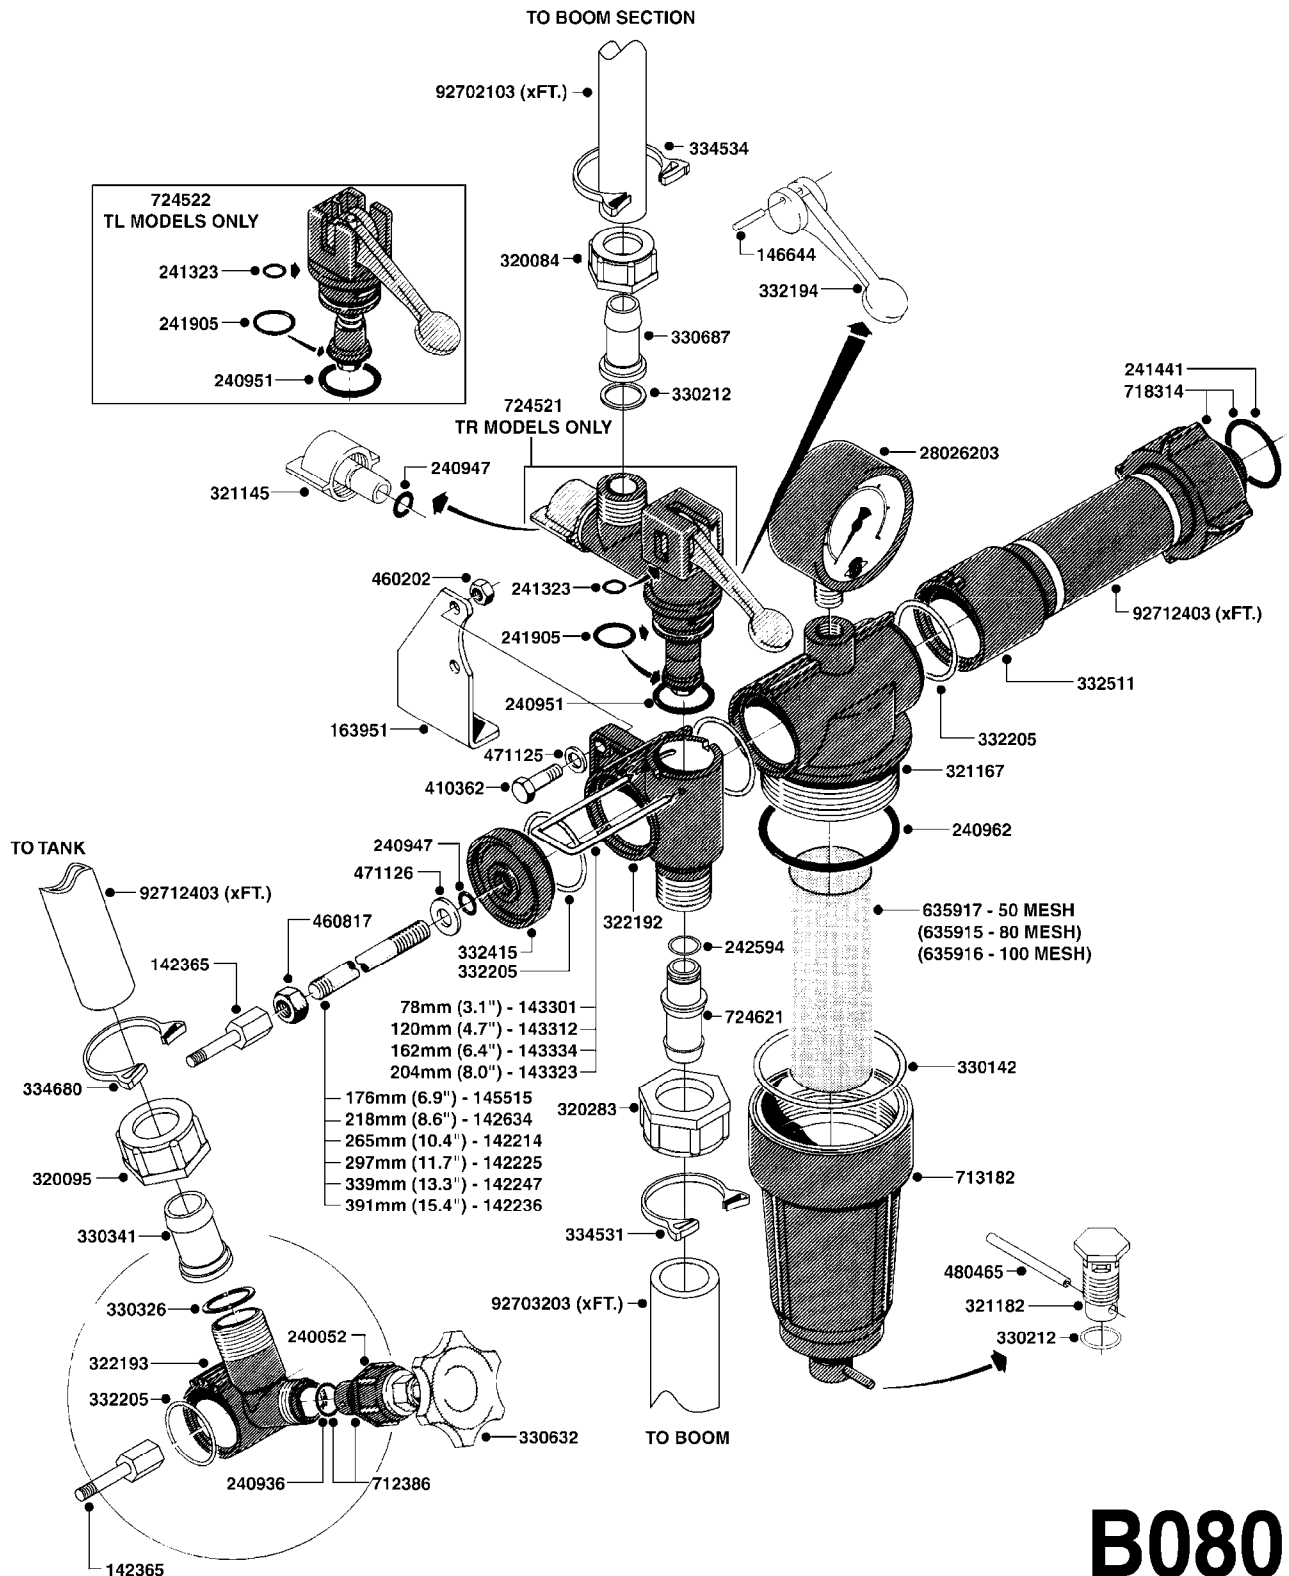

B080

BK-180 BOOM VALVES-MAN.PRE 00
B080-HIN, 19:05:11

Page 1
Date 19.03.2013 9:43

parts-n°	order qty	description
142214	1	STUD BOLT 8 X 265 - 5 MODULS
142225	1	STUD BOLT 8 X 299 - 6 MODULS
142236	1	STUD BOLT 8 X 381 - 8 MODULS
142247	1	STUD BOLT 8 X 341 - 7 MODULS
142365	1	EXTENSION BOLT F/HARDI MATIC
142634	1	STUD BOLT M8 X 213 - 4 MODULS
143301	1	LOCK CLAMP 78 MM
143312	1	LOCK CLAMP 120 MM
143323	1	LOCK CLAMP 204 MM
143334	1	LOCK CLAMP 162 MM
145515	1	STUD BOLT M8 X 176MM
146644	1	PIN D3X19 STAINLESS
163951	1	MOUNT BRACKET FOR BK180 SECTIO
240052	1	BUSHING/PKNG D11,2/8,4 X 6
240936	1	O-RING D13.3X2.4 NITRIL
240947	1	O-RING D7.3X2.4 NITRIL
240951	1	O-RING D21.2X3 NITRIL
240962	1	O-RING D57,2X3 NITRIL
241323	1	O-RING D5.3X2.4 NITRIL
241441	1	O-RING D29.3X3
241905	1	O-RING 12,3X2,4 VITON DKR.1,05
242594	1	O-RING D14 X 1.78 SCH.70-EPDM
320084	1	FITT.DK NUT 1/2" BSP
320095	1	FITT.DK NUT 1" BSP
320283	1	FITT.DK NUT 3/4"BSP
321145	1	CAP 1/2" RG FOR CONST.PRESSURE
321167	1	FILTER HOUSE S 63 X 4
321182	1	DRAIN PLUG F. FILTER 3/8 BSP
322192	1	HOUSING F.DISTRIBUTOR
322193	1	HOUSING F.HARDIMATIC BK93
330142	1	O-RING D69X2
330212	1	O-RING D19/D14X2.4 F.1/2"NUT
330326	1	O-RING D30/D24X2 F.1"NUT
330341	1	FITT.DK HB 1" F. 1" NUT
330632	1	REGULATING HANDLE
330687	1	FITT.DK HB 1/2" F. 1/2" NUT
332194	1	DISTRIBUTION HANDLE
332205	1	O-RING D43/39XD2
332415	1	COVER
332511	1	FITT.DK END CAP 1"HB F.BK180
334531	1	CLAMP HOSE PLASTIC 3/4"
334534	1	CLAMP HOSE PLASTIC 1/2"
334680	1	CLAMP HOSE PLASTIC 1"
410362	1	BOLT HEX 8.8 DEL M6X20 FT
460202	1	NUT HEX M6
460817	1	NUT HEX M8 STAINLESS DIN 934
471125	1	WASHER D12/D6.4x1.6 SS
471126	1	WASHER D16/D8.4X1.6 SS
480465	1	PIN M4X50 SLOTTED
635915	1	SCREEN BK180, 80 MESH
635916	1	SCREEN BK180, 100 MESH
635917	1	SCREEN BK180, 50 MESH
712386	1	PRESSURE REGULATOR COMPL. H-M
713182	1	FILTER CAP WITH DRAIN SCREW
718314	1	CONN. DISTRIB.AND OP.UNIT
724521	1	DISTR.UPPER PART W.EQ.PRESSURE
724522	1	DISTR.OVER PART W.OUV PR 83 BK
724621	1	FITT.DK HB 3/4"ASSY F.3/4" NUT
28026203	1	GAUGE 200PSI/BR,2.5"1/4BSP-BTM
92702103	1	HOSE R X1/2" X300PSI WP X0012"
92703203	1	HOSE R X3/4" X300PSI WP X0012"