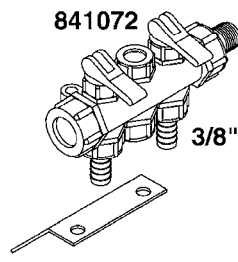

841758 - COMPLETE ASSEMBLY  
(LESS GAUGE)

COMPLETE ASSEMBLIES  
WHOLEGOODS ITEMS

**B030**

CONTROL-ET MANUAL-ES 30/50/80  
B030-HIN, 19:05:11

Page 1

Date 19.03.2013 9:43

parts-n°	order qty	description
146644	1	PIN D3X19 STAINLESS
240063	1	O-RING D14,1/9,3 X 2,4
241323	1	O-RING D5.3X2.4 NITRIL
320073	1	DISTRIBUTOR HOUSING 1/2"
320084	1	FITT.DK NUT 1/2" BSP
320095	1	FITT.DK NUT 1" BSP
320117	1	FITT.DK CONN.1/2"BSP F. 1" CAP
321694	1	UNION NUT
330212	1	O-RING D19/D14X2.4 F.1/2"NUT
330293	1	VALVE SEAT WITH 3/8" HOSE TAIL
330304	1	VALVE CONE D14
330315	1	O-RING D18.4/D13X.6
330326	1	O-RING D30/D24X2 F.1"NUT
330337	1	HANDLE F. FLIP VALVE
330676	1	FITT.DK HB 3/8" F. 1/2" NUT
330687	1	FITT.DK HB 1/2" F. 1/2" NUT
331111	1	VALVE SEAT FOR 1/2" DISTRIBUT.
331122	1	VALVE SEAT WITH 1/2" HOSE TAIL
334533	1	CLAMP HOSE PLASTIC 3/8"
334534	1	CLAMP HOSE PLASTIC 1/2"
390282	1	STOPPER ATV 1/4"
390283	1	CONE FOR PRES CONTR ATV
421046	1	BOLT HEX 8.8 DEL M8X25 FT
440167	1	SCREW NO.8 1/4"
440663	1	SCREW 3/8" NR4 STAINLESS
460143	1	NUT HEX M8 LOCK
709741	1	VALVE ASSY. 1/2" FLIP LEVER
841758	1	ET CONTROL COMPLETE
28026203	1	GAUGE 200PSI/BR,2.5"1/4BSP-BTM
92701703	1	HOSE R X3/8" X300PSI WP X0012"
92702103	1	HOSE R X1/2" X300PSI WP X0012"