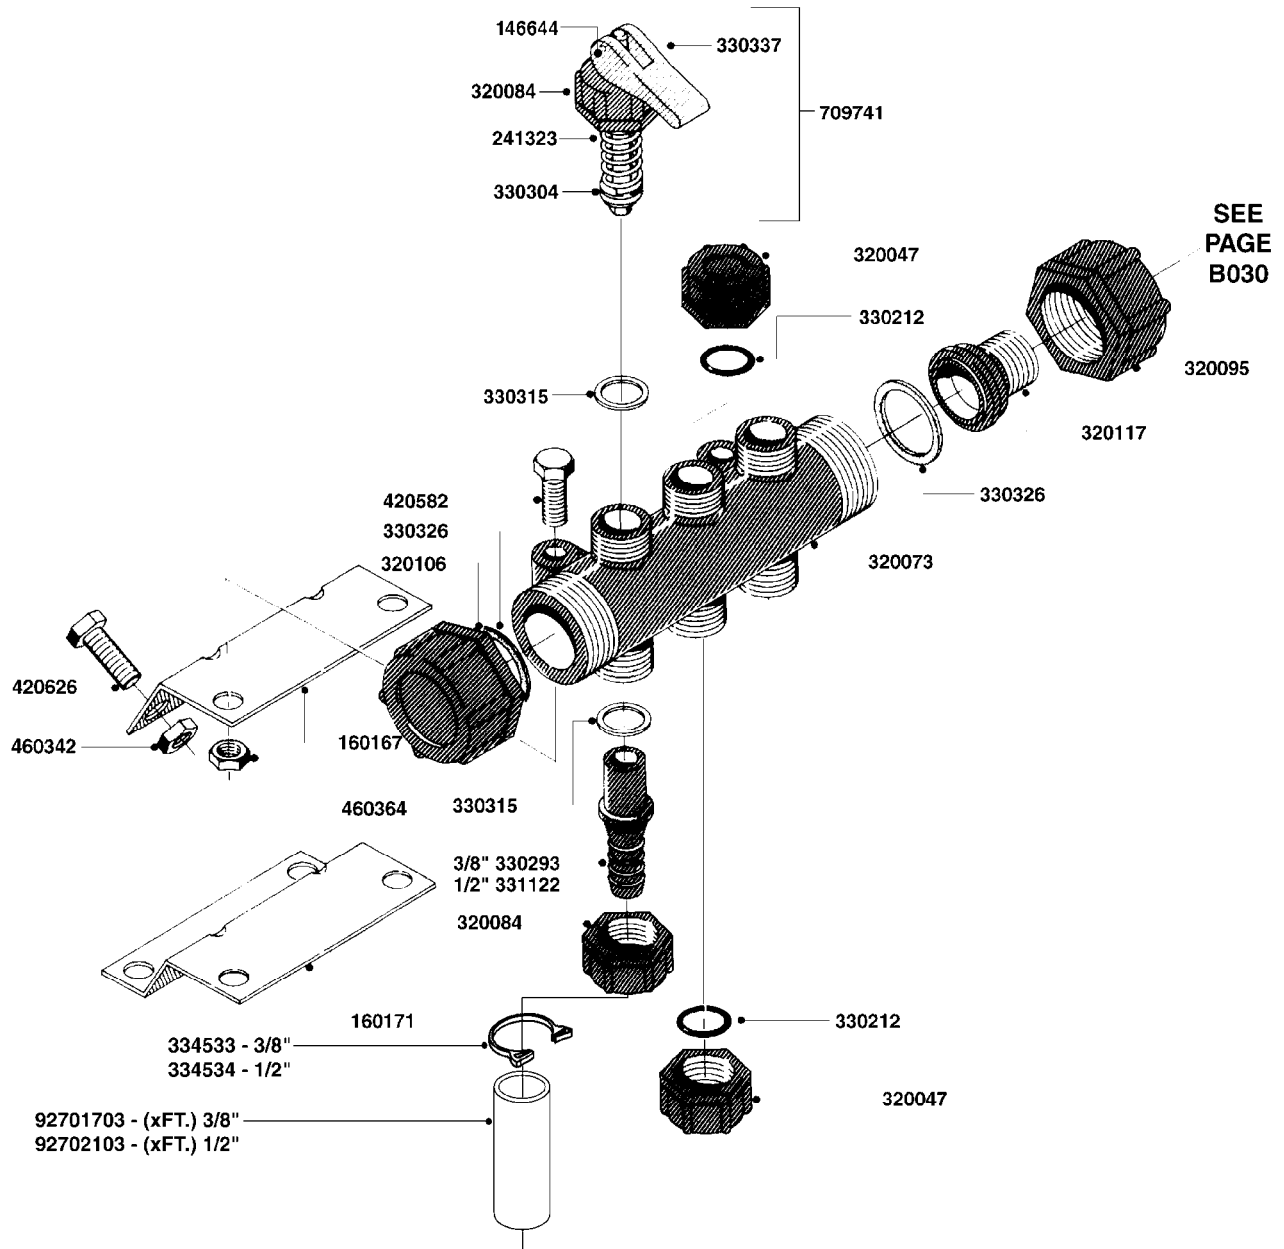

841758 - COMPLETE ASSEMBLY  
(LESS GAUGE)

COMPLETE ASSEMBLIES  
WHOLEGOODS ITEMS

**B030**

CONTROL-ET MANUAL-ES 30/50/80  
B030-HIN, 19:05:11

Page 1

Date 19.03.2013 9:43

parts-n°	order qty	description
146644	1	PIN D3X19 STAINLESS
240063	1	O-RING D14,1/9,3 X 2,4
241323	1	O-RING D5.3X2.4 NITRIL
320073	1	DISTRIBUTOR HOUSING 1/2"
320084	1	FITT.DK NUT 1/2" BSP
320095	1	FITT.DK NUT 1" BSP
320117	1	FITT.DK CONN.1/2"BSP F. 1" CAP
321694	1	UNION NUT
330212	1	O-RING D19/D14X2.4 F.1/2"NUT
330293	1	VALVE SEAT WITH 3/8" HOSE TAIL
330304	1	VALVE CONE D14
330315	1	O-RING D18.4/D13X.6
330326	1	O-RING D30/D24X2 F.1"NUT
330337	1	HANDLE F. FLIP VALVE
330676	1	FITT.DK HB 3/8" F. 1/2" NUT
330687	1	FITT.DK HB 1/2" F. 1/2" NUT
331111	1	VALVE SEAT FOR 1/2" DISTRIBUT.
331122	1	VALVE SEAT WITH 1/2" HOSE TAIL
334533	1	CLAMP HOSE PLASTIC 3/8"
334534	1	CLAMP HOSE PLASTIC 1/2"
390282	1	STOPPER ATV 1/4"
390283	1	CONE FOR PRES CONTR ATV
421046	1	BOLT HEX 8.8 DEL M8X25 FT
440167	1	SCREW NO.8 1/4"
440663	1	SCREW 3/8" NR4 STAINLESS
460143	1	NUT HEX M8 LOCK
709741	1	VALVE ASSY. 1/2" FLIP LEVER
841758	1	ET CONTROL COMPLETE
28026203	1	GAUGE 200PSI/BR,2.5"1/4BSP-BTM
92701703	1	HOSE R X3/8" X300PSI WP X0012"
92702103	1	HOSE R X1/2" X300PSI WP X0012"