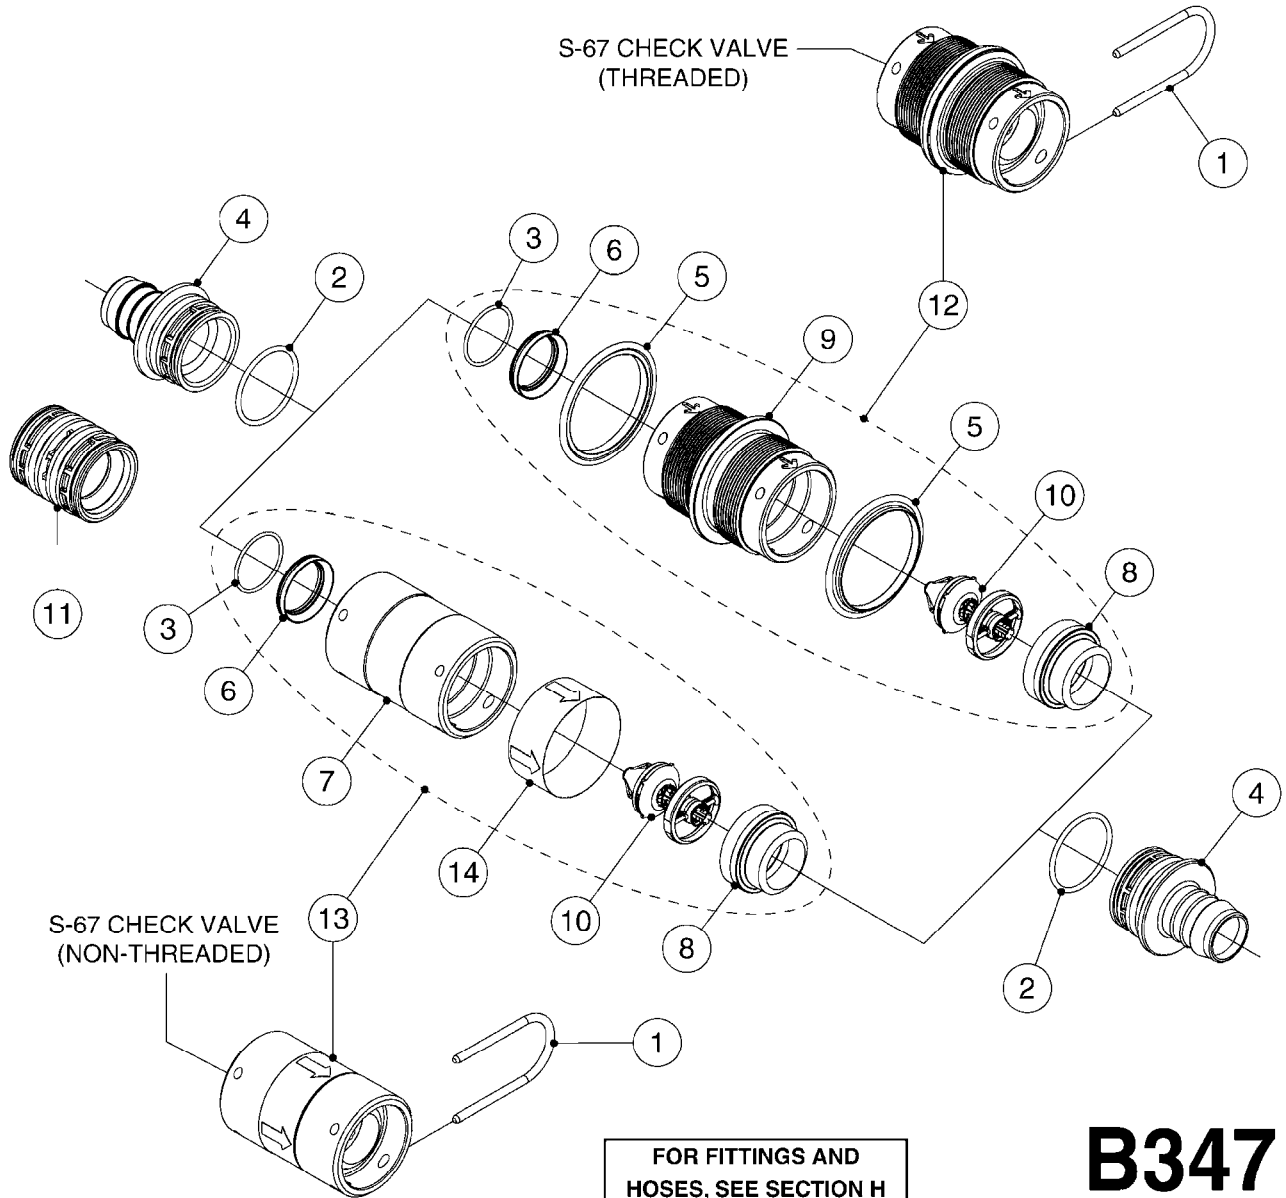

FOR FITTINGS AND  
HOSES, SEE SECTION H

**B346**

CHECK VALVES - S67  
B346-HIN, 16:05:12

Page 1

Date 19.03.2013 9:44

Pos.	parts-n°	order qty	description
1	145996	1	FITT.DK S-67 FORK
2	242353	1	O-RING D44.2X3.0 VITON F.S-67
3	242504	1	O-RING D35x2 NITRIL
4	322104	1	FITT.DK S-67 BULKHEAD
5	334231	1	FITT.DK S-67 STR.1'
5	334232	1	FITT.DK S-67 STR.1-1/4'
6	14103100	1	SEAT F.CHECK VALVE D40.8 2010
7	72001803	1	CHCK VLV,S67, 2 X 1" HB COMPLETE IN-LINE CHECK VALVE FOR 1" HOSE
7	72206600	1	CHCK VLV,S67, 2 X 1.25" HB COMPLETE IN-LINE CHECK VALVE FOR 1-1/4" HOSE
8	72089900	1	CHECK VALVE S67 SUBASMBLY.2001
9	97800500	1	DECAL 230X28 BLACK ARROW