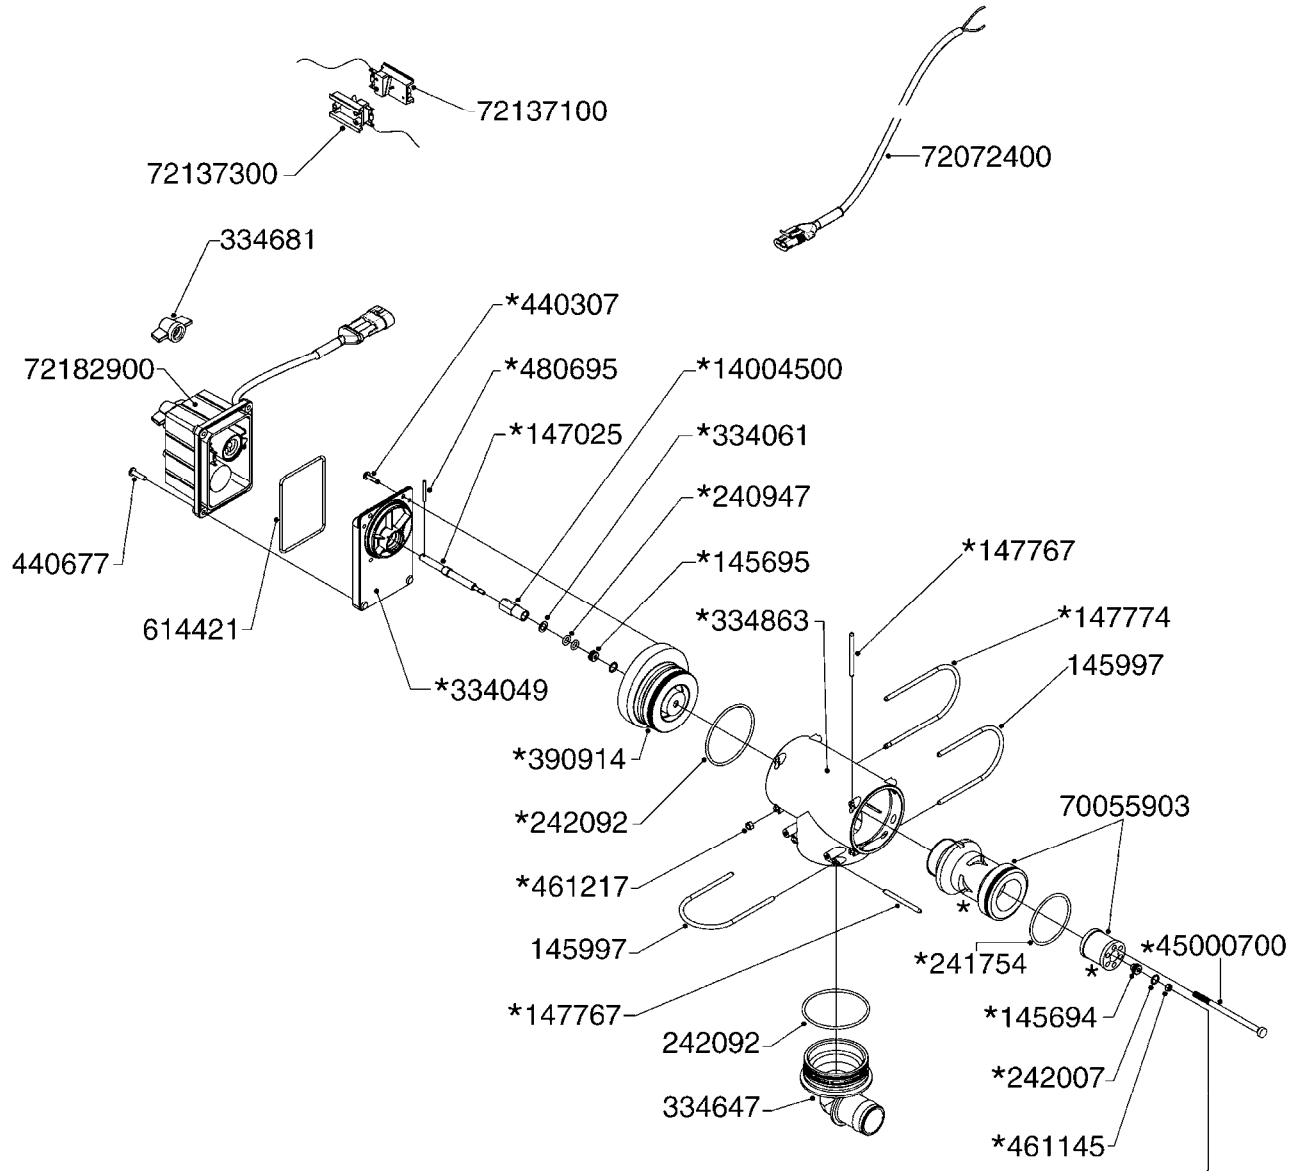

REGULATOR VALVE ASSEMBLY: *72027300

COMPLETE ASSEMBLIES
WHOLEGOODS ITEMS

PRESSURE REGULATOR - S93
B251-HIN, 12:12:05

Page 1
Date 19.03.2013 9:43

parts-n°	order qty	description
145694	1	BUSHING CONE SPACER S93 REGU.
145695	1	GUIDE FOR CONE
145996	1	FITT.DK S-67 FORK
145997	1	FITT.DK S-93 FORK
147025	1	SPINDLE F.S93 PRES. REGULATOR
147767	1	PIN 5Ø X 60 S-93 DOUBLE CLAMP
147774	1	FITT.DK S-93 FORK W. M5 THREAD
240947	1	O-RING D7.3X2.4 NITRIL
241754	1	O-RING D59,5X3
241973	1	O-RING 44.2 x 3.0 (use-242353)
242007	1	O-RING D9.1X1.6
242092	1	O-RING D69.5X3 (Use-242351)
334049	1	BRACKET FOR ENGINE CASING
334061	1	WASHER PLASTIC Ø13.0/8.1 X 1TK
334244	1	FITT.DK S-67 ELB.1-1/4"
334601	1	FITT.DK S-93 TO S67 ADAPTOR
334647	1	FITT.DK S93 ELB 1-1/2" 90 PVC
334681	1	GRIP F.MAN.OP.EC PRES.REG.YELL
334863	1	T PIECE S 93 15 BAR
390914	1	COVER REG VALVE S93
440307	1	SCREW SHEET-METAL 3/4" NO. 10
440677	1	SCREW F. PLASTIC 5X20 SS
461145	1	NUT HEX M4 LOCK
461217	1	NUT HEX M5 LOCK
480695	1	PIN ROLL D 3X28 SLOTTED
614421	1	GASKET F/MOTOR HOUSE-ON/OFF TR
14004500	1	NUT M10 SS F. S93 PRES. REG.
45000700	1	BOLT ALLEN HEAD M6 X 100 SS
70055903	1	REGUL SPOOL AND SLEEVE S93
72027300	1	REG.VALVE S93/600 15B U.MOTER
72072400	1	WIRE CONTR. VALVE.CM+ AMP-PLUG
72137100	1	MCROSWCH ASSY F.PRSR REG WHT W
72137300	1	MCROSWCH ASSY F.PRSR REG BRN W
72182900	1	MOTER REG.DME37 1:150 AMP YELL