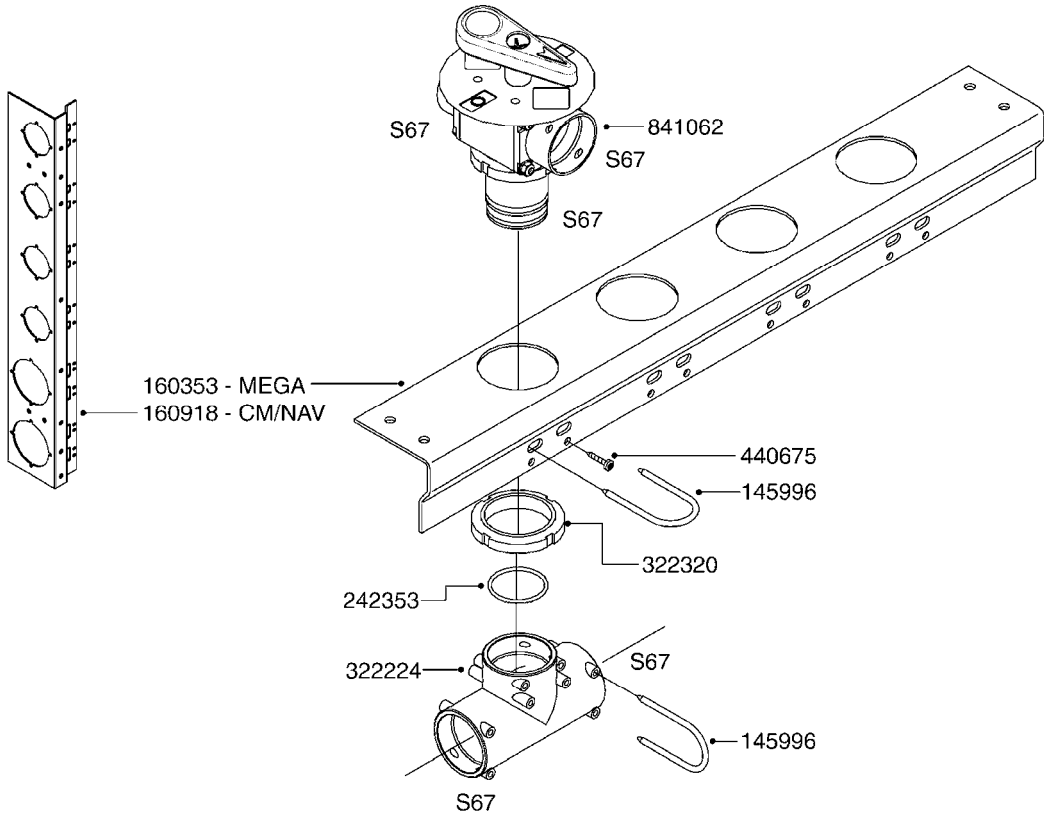

FOR S67 FITTINGS
SEE PAGE H100

B290