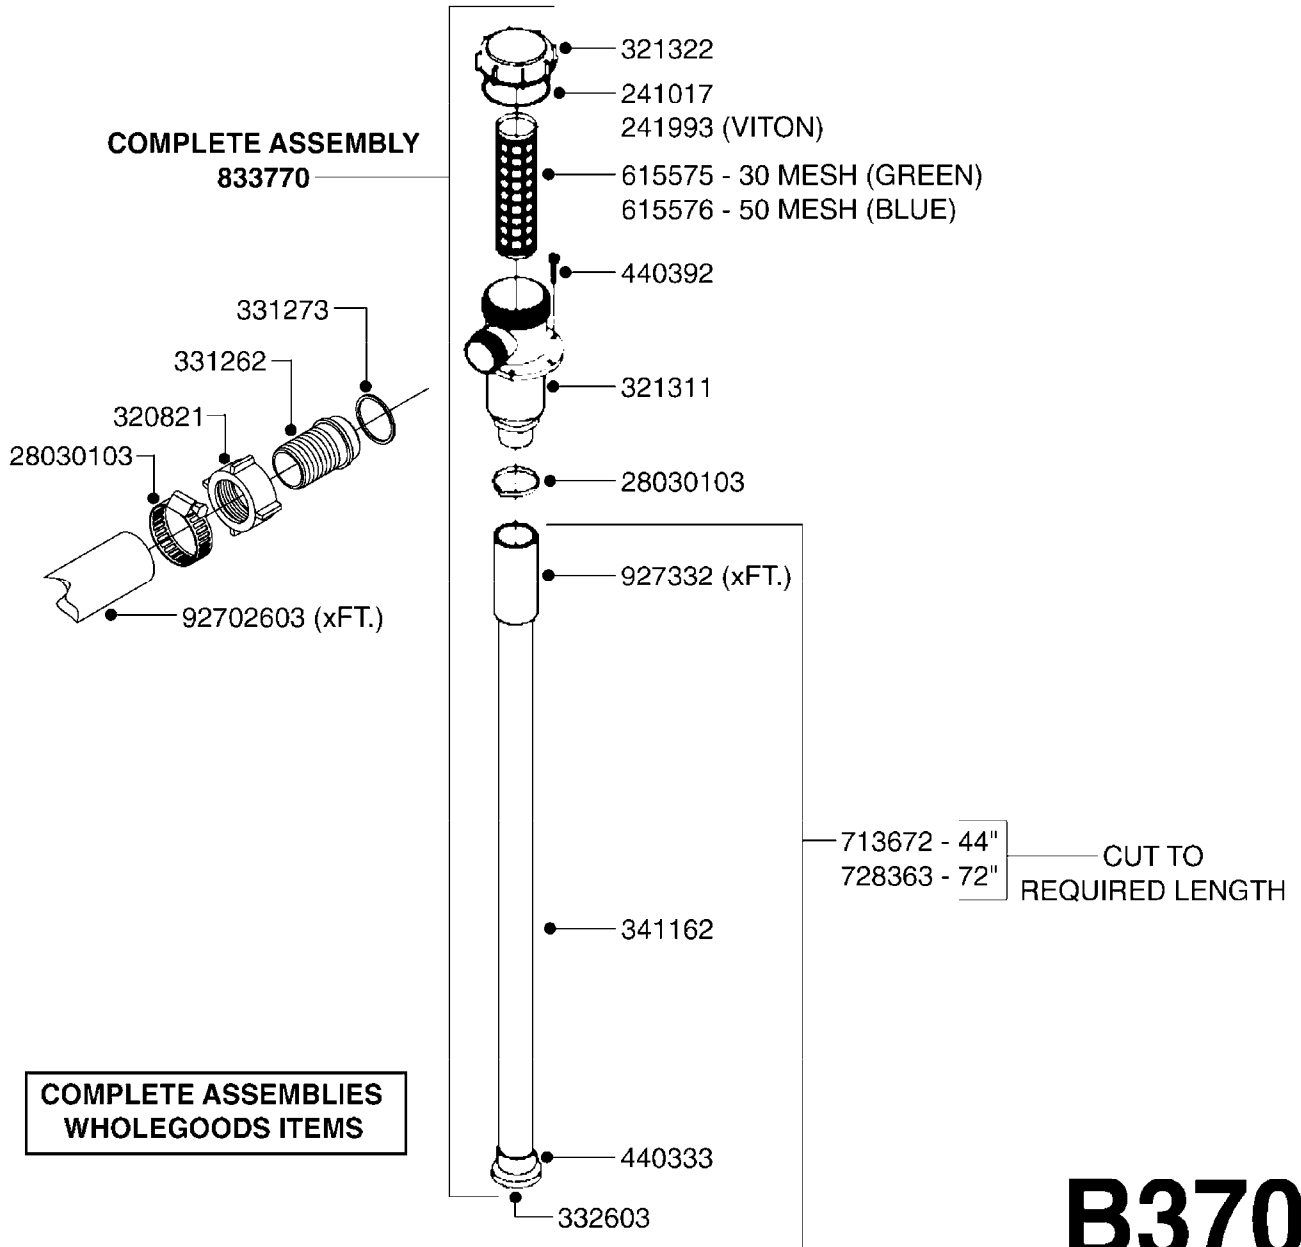

TOP SUCTION ASSEMBLY-SCREW CAP
B370-HIN, 08:12:09

Page 1
Date 19.03.2013 9:44

parts-n°	order qty	description
241017	1	O-RING D74,5X3 NITRIL
241993	1	O-RING 74.5 X 3MM VIT/241017
320821	1	FITT.DK NUT 1-1/2" BSP
321311	1	FILTER BODY S 80 X 4
321322	1	SCREW CAP F. S80 X 4
331262	1	FITT.DK HB 1-1/2" F. 1-1/2"NUT
331273	1	O-RING D44/D38X2 F.1-1/2"
332603	1	CAP F. SUCTION TUBE
341162	1	SUCTION TUBE F.650
440333	1	SCREW 3.5 X 9.5 SS
440392	1	SCREW NO.14 1"
615575	1	FILTER F.TOP SUCT.30 MESH GRN.
615576	1	FILTER F.TOP SUCT.50 MESH BLUE
713672	1	SUCTION TUBE L=44"
728363	1	SUCTION TUBE ASSY.L=72"
833770	1	TOP SUCTION KIT 300/500
927332	1	HOSE R X 28BAR X 40MM X 0012"
28030103	1	CLAMP HOSE GEAR P5/4-S1.5"6724
92702603	1	HOSE PVC SUCT GRAY 1-1/2"