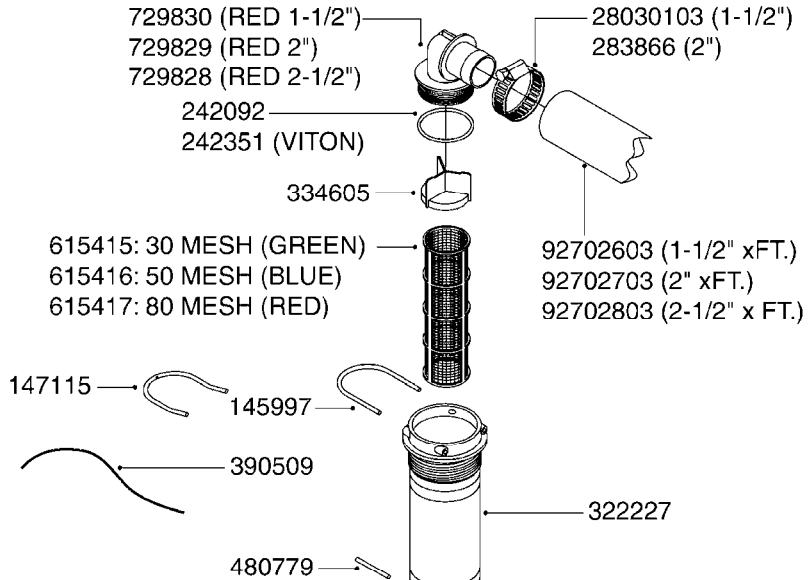

TOP SUCTION