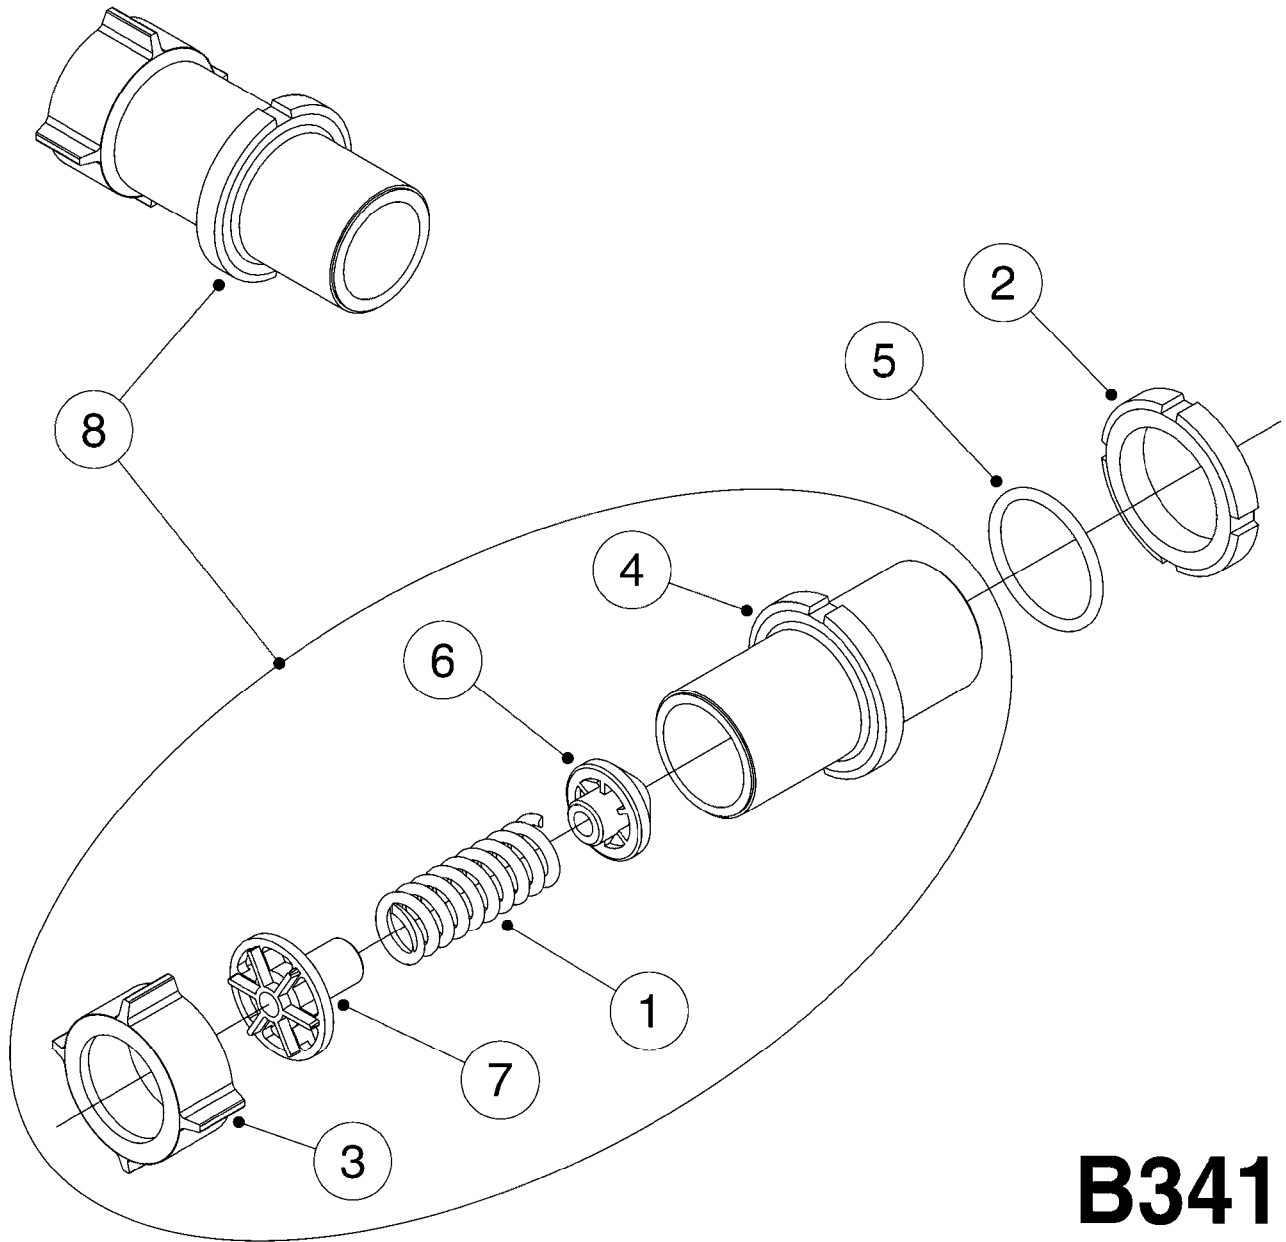

BALL VALVES 3-WAY MANUAL  
B340-HIN, 01:01:01

**VALVES USED ON  
SUCTION LINE**

**VALVES USED ON  
PRESSURE LINE**

**B340**

BALL VALVES 3-WAY MANUAL  
B340-HIN, 01:01:01

Page 1  
Date 19.03.2013 9:44

parts-n°	order qty	description
240925	1	O-RING D49.5X3 NITRIL
240936	1	O-RING D13.3X2.4 NITRIL
241973	1	O-RING 44.2 x 3.0 (use-242353)
242010	1	O-RING D37.47X5.33
242046	1	O-RING D60X2
242113	1	O-RING D37.5X5.3 VITON
320832	1	FITT.DK TEE 1-1/2x1-1/2x1-1/2
322064	1	END COVER W.S56
322066	1	FITT.DK S-56 NUT
334089	1	VALVE INDICATOR BLACK
334090	1	END COVER W.1" COUPLING
334092	1	END COVER W. 1-1/2" COUPLING
334177	1	VALVE INDICATOR BLUE
334217	1	VALVE INDICATOR YELLOW
334500	1	FITT.DK S-56 PLUG W/ 4.2Ø Hole
334578	1	HANDLE FOR VALVE 'OLD' STYLE
334594	1	PLUG F.VALVE HANDLE BLACK
334600	1	SPINDLE F.3 WAY VALVE
390204	1	BALL F. 3 WAY SUCTION VALVE
390238	1	BALL F. 3 WAY PRESSURE VALVE
390259	1	END COVER S56 F.3 WAY VALVE
390262	1	BALL F. 2 WAY VALVE
390269	1	END COVER S56 1-1/2"F.3WAY VLV
390777	1	HOUSING F.BALL VALVE 3 WAY
410605	1	BOLT HEX 8.8 DEL M6X80
440681	1	SCREW F. PLASTIC 4X40 SS
460261	1	NUT HEX M6X1 LOCK
471125	1	WASHER D12/D6.4x1.6 SS
725105	1	VALVE 3/WAY W.1-1/2" COUPLING
725106	1	VALVE 3 WAY W. 1" COUPLING
725348	1	VALVE 3 WAY BLUE
726216	1	VALVE TWO WAY
726398	1	VALVE 3-WAY BLACK
726399	1	VALVE 2 WAY F.CHEM FILL
727551	1	END COVER 1-1/2' W. CHAIN
727800	1	END COVER 1' W. CHAIN
728579	1	SEAL F BALL
728944	1	VALVE STEM & COLOURED CAPS
740670	1	SEAL KIT F. BALL VALVE VITON