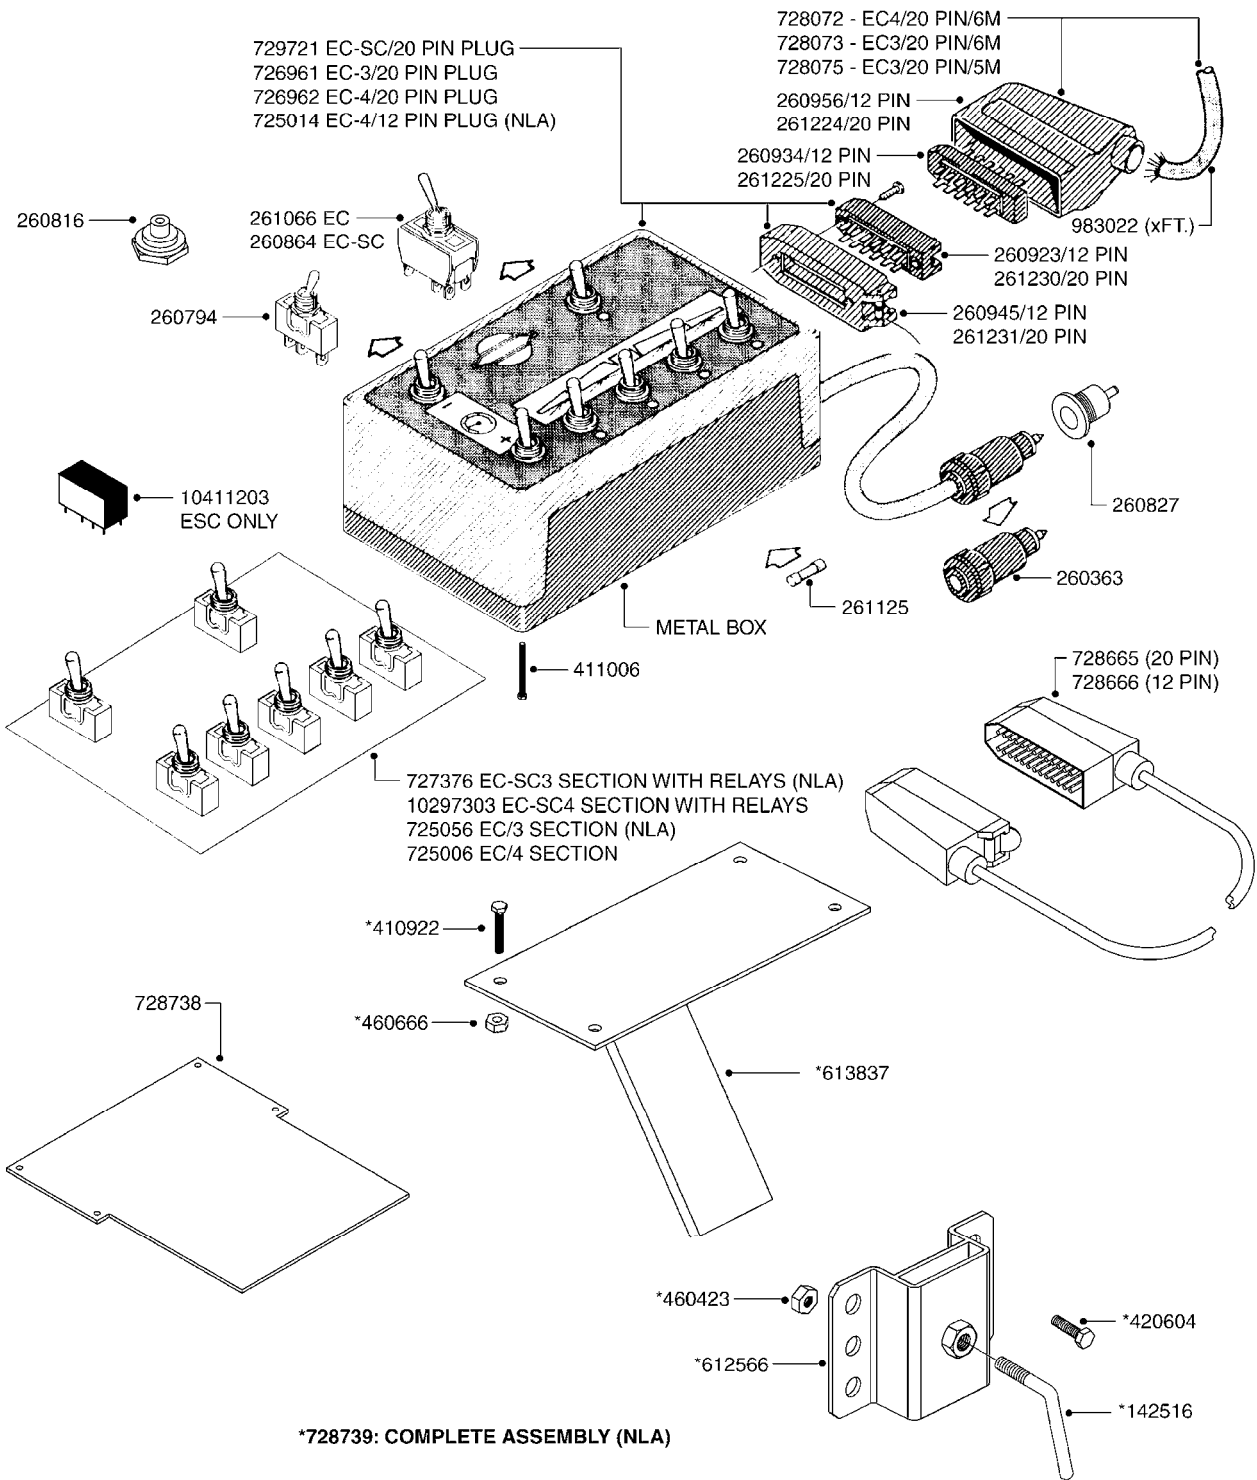

COMPLETE ASSEMBLIES  
WHOLEGOODS ITEMS

**B260**

CONTROL BOX F/EC+EC-SC  
B260-HIN, 01:01:01

Page 1  
Date 19.03.2013 9:43

parts-n°	order qty	description
142516	1	SCREW SET M10 BENT F. LOCKING
260363	1	PLUG 2 POLE 12V
260794	1	SWITCH F.PRESS ADJ.EC CONTROL
260816	1	CAP W/RUBBER BOOT F.EC SWITCH
260827	1	PLUG F.EC ATTACHMENTS
260864	1	SWITCH F.HY BOOM CONTROL BOX
260923	1	PLUG INSERT 12 POLE FEMALE
260934	1	PLUG INSERT 12 POLL MALE
260945	1	PLUG HOUSE 12 POLE FEMALE
260956	1	PLUG HOUSE 12 POL.MALE
261066	1	SWITCH 2 POLE
261125	1	FUSE 5 X 20 500mA
261224	1	PLUG HOUSING F/20 POLE MALE
261225	1	PLUG INSERT 20 POLE MALE
261230	1	PLUG INSERT 20 POLE FEMALE
261231	1	PLUG HOUSING 20 POLE FEMALE
410922	1	BOLT HEX 8.8 DEL M4X20 FT
411006	1	SCREW M4X40 SLOTTED
420604	1	BOLT HEX 8.8 DEL M10X25 FT
460423	1	NUT HEX M10X1.5 LOCK
460666	1	NUT HEX M4
612566	1	MOUNT BRACKET F.FAN CABLE ASSY
613837	1	MOUNT PLATE FOR EC CONTROL BOX
725006	1	CIRCUIT BOARD 4 VALVE
725014	1	CONTROL BOX EC 4 SEC./12 PIN
725056	1	PRINTED CIRC.W SW 3WAY 726961
726961	1	CONTROL BOX EC 3 SEC./20 PIN
726962	1	CONTROL BOX EC 4 SEC./20 PIN
727376	1	CIRCUIT BOARD F.ESC 3 BANK
728072	1	CABLE F.CONTROL BOX 6M EC/4
728073	1	CABLE F.CONTROL BOX 6M EC/3
728075	1	CABLE F.CONTROL BOX 5M EC/3
728665	1	CABLE EXT.-QUICK ATTACH 20 PIN
728666	1	CABLE-QUICK ATTACH 12 PIN
728738	1	DOUB.CONT.BOX & OR F/M PLATE
728739	1	IN CAB CONTROL MOUNT KIT
729721	1	CONTROL BOX ESC3
983022	1	WIRE 12 x 0.5 x 2MM x 12"
10297303	1	CIRCUIT BOARD FOR T.M.S.
10411203	1	RELAY T-82