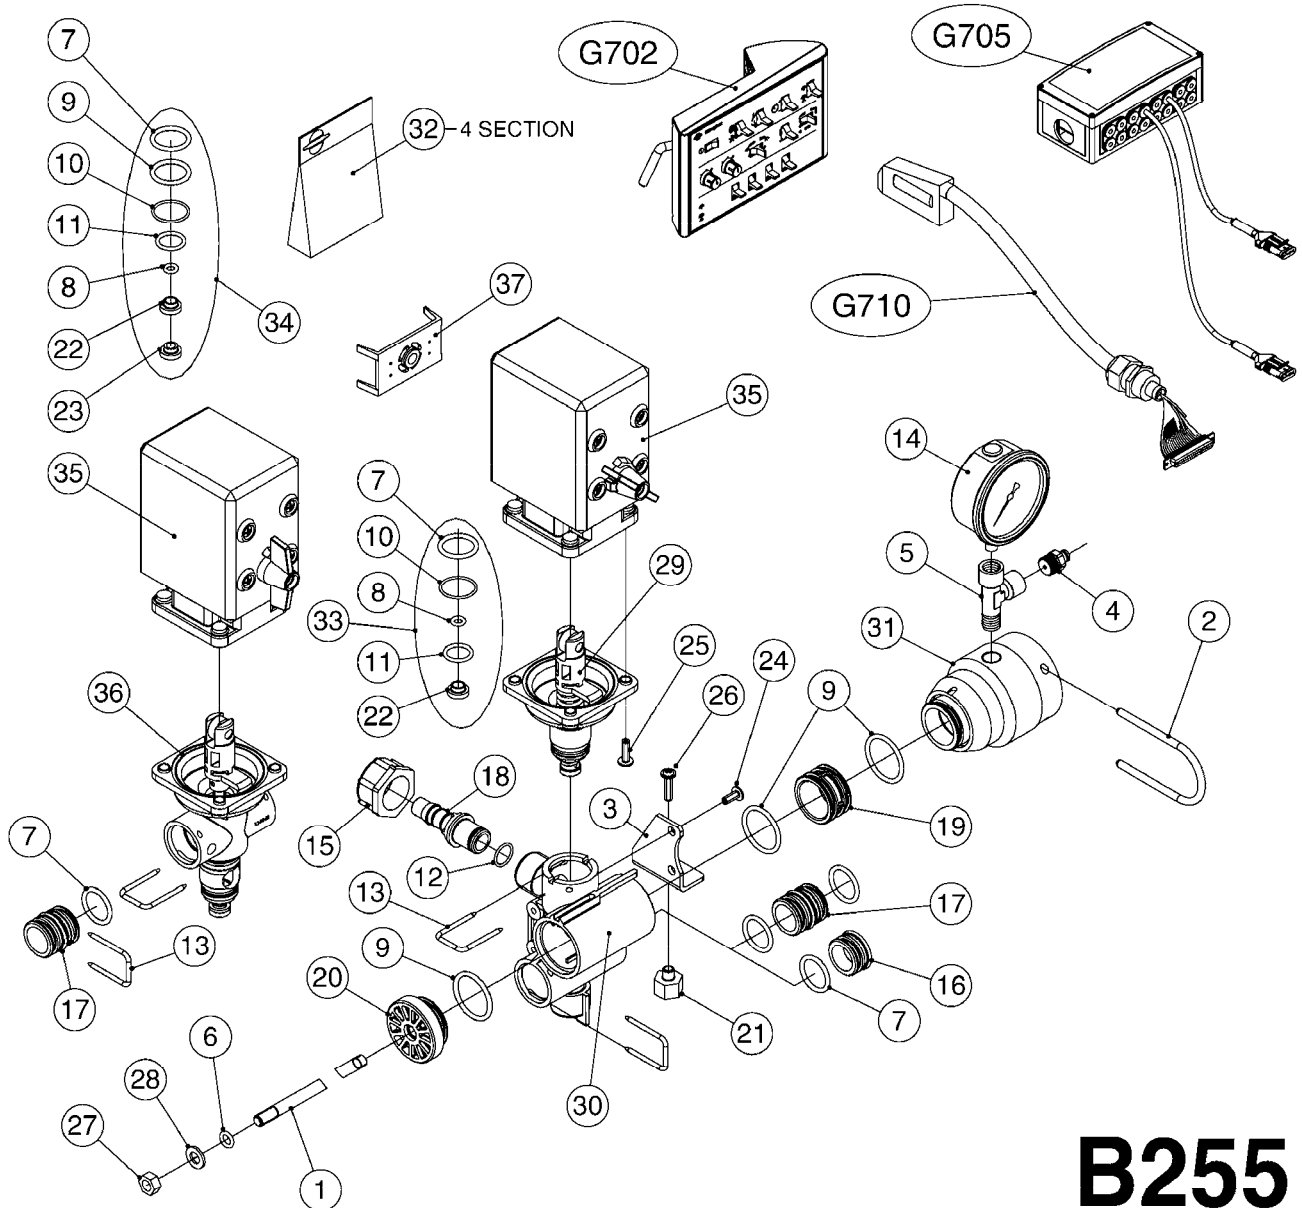

**B254**

PRESSURE REGULATOR - S93 06  
B254-HIN, 08:12:11

Page 1

Date 19.03.2013 9:43

Pos.	parts-n°	order qty	description
1	145996	1	FITT.DK S-67 FORK
2	145997	1	FITT.DK S-93 FORK
3	147767	1	PIN 5Ø X 60 S-93 DOUBLE CLAMP
4	440675	1	SCREW F. PLASTIC 5X16 SS
5	33510800	1	HOUSING F.PRESS.REG.S67/S93
6	72374200	1	MOTOR HOUS.REG.1:150 ENCODER
7	72425500	1	REGULATOR S67/S93 CROSS-DRILL
7	72678700	1	REGULATOR S67/S93 CROSS-DRILL CERAMIC COMPONENTS
8	72481600	1	BAG W. CONSOLE&SPINDLE COMPL
9	72678900	1	BAG W.CONE/CYL/GASKET CERAMIC CERAMIC COMPONENTS
9	74190800	1	BAG W.CONE/CYL. AND GASKET
10	74187500	1	SWITCH 5A PRESS.REG REP.KIT 08