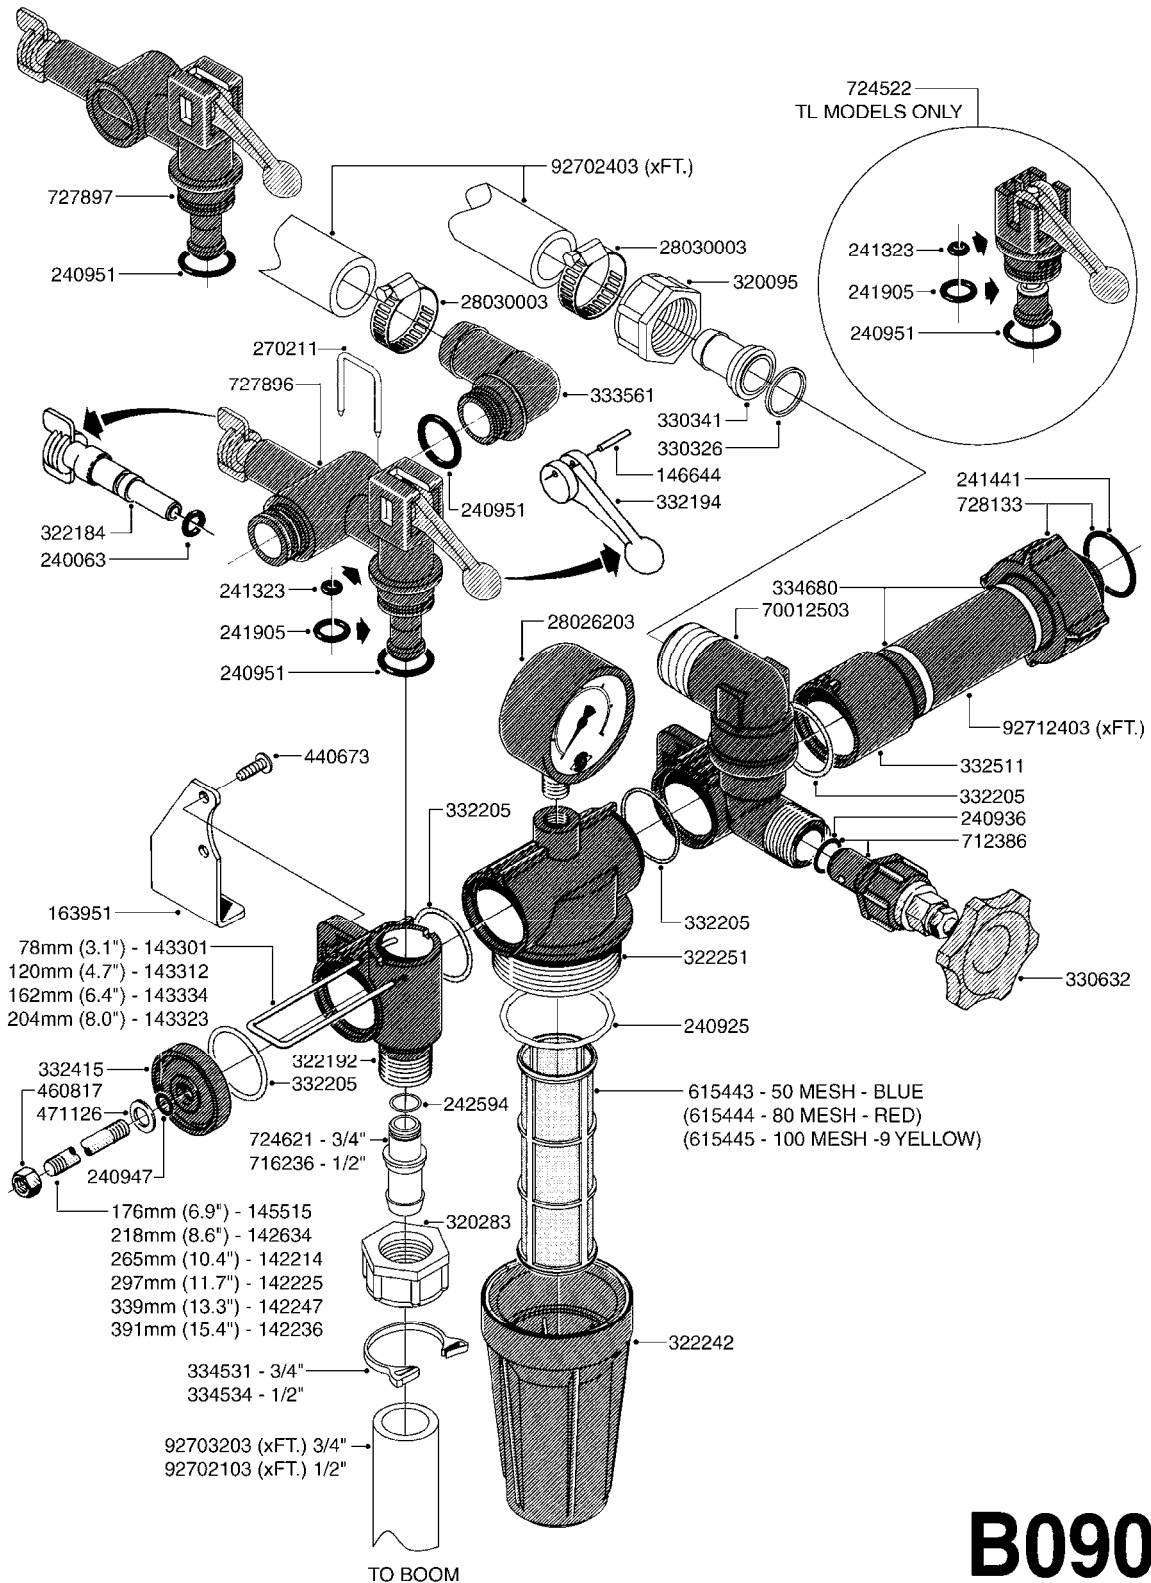

B090

BK-180 BOOM VALVES-MAN.POST 00
B090-HIN, 19:05:11

Page 1
Date 19.03.2013 9:43

parts-n°	order qty	description
142214	1	STUD BOLT 8 X 265 - 5 MODULS
142225	1	STUD BOLT 8 X 299 - 6 MODULS
142236	1	STUD BOLT 8 X 381 - 8 MODULS
142247	1	STUD BOLT 8 X 341 - 7 MODULS
142634	1	STUD BOLT M8 X 213 - 4 MODULS
143301	1	LOCK CLAMP 78 MM
143312	1	LOCK CLAMP 120 MM
143323	1	LOCK CLAMP 204 MM
143334	1	LOCK CLAMP 162 MM
145515	1	STUD BOLT M8 X 176MM
146644	1	PIN D3X19 STAINLESS
163951	1	MOUNT BRACKET FOR BK180 SECTIO
240063	1	O-RING D14,1/9,3 X 2,4
240925	1	O-RING D49.5X3 NITRIL
240936	1	O-RING D13.3X2.4 NITRIL
240947	1	O-RING D7.3X2.4 NITRIL
240951	1	O-RING D21.2X3 NITRIL
241323	1	O-RING D5.3X2.4 NITRIL
241441	1	O-RING D29.3X3
241905	1	O-RING 12,3X2,4 VITON DKR.1,05
242594	1	O-RING D14 X 1.78 SCH.70-EPDM
270211	1	FITT.DK S25 FORK L=37.5
320095	1	FITT.DK NUT 1" BSP
320283	1	FITT.DK NUT 3/4"BSP
322184	1	SCREW F.ADJUSTING CONST.PRESS.
322192	1	HOUSING F.DISTRIBUTOR
322242	1	FILTER BOWL / IN-LINE
322251	1	HOUSING F.FILTER MOUNT BK/EC
330326	1	O-RING D30/D24X2 F.1"NUT
330341	1	FITT.DK HB 1" F. 1" NUT
330632	1	REGULATING HANDLE
332194	1	DISTRIBUTION HANDLE
332205	1	O-RING D43/39XD2
332415	1	COVER
332511	1	FITT.DK END CAP 1"HB F.BK180
333561	1	FITT.DK ELB.1" EC RETURN
334531	1	CLAMP HOSE PLASTIC 3/4"
334534	1	CLAMP HOSE PLASTIC 1/2"
334680	1	CLAMP HOSE PLASTIC 1"
440673	1	SCREW F.PLASTIC 5X12 SS
460817	1	NUT HEX M8 STAINLESS DIN 934
471126	1	WASHER D16/D8.4X1.6 SS
615443	1	FILTER ELEM.50 MESH BLUE
615444	1	FILTER ELEM.80 MESH RED
615445	1	FILTER ELEM.100 MESH YELLOW
712386	1	PRESSURE REGULATOR COMPL. H-M
716236	1	FITT.DK HB 1/2" ASSY. F. 3/4"
724522	1	DISTR.OVER PART W.OUV PR 83 BK
724621	1	FITT.DK HB 3/4"ASSY F.3/4" NUT
727896	1	HOUSING UPPER F.CONST.PRESS.
727897	1	HOUSING UPPER PART END PC.BK92
728133	1	CONNECTING PART F.BK OPR.UNIT
28026203	1	GAUGE 200PSI/BR,2.5"1/4BSP-BTM
28030003	1	CLAMP HOSE GEAR P1" 6716
70012503	1	HOUSING FOR HARDI-MATIC VALVE
92702103	1	HOSE R X1/2" X300PSI WP X0012"
92702403	1	HOSE PVC SUCT GRAY 1"
92703203	1	HOSE R X3/4" X300PSI WP X0012"
92712403	1	HOSE R X1" X300PSI WP X0012"