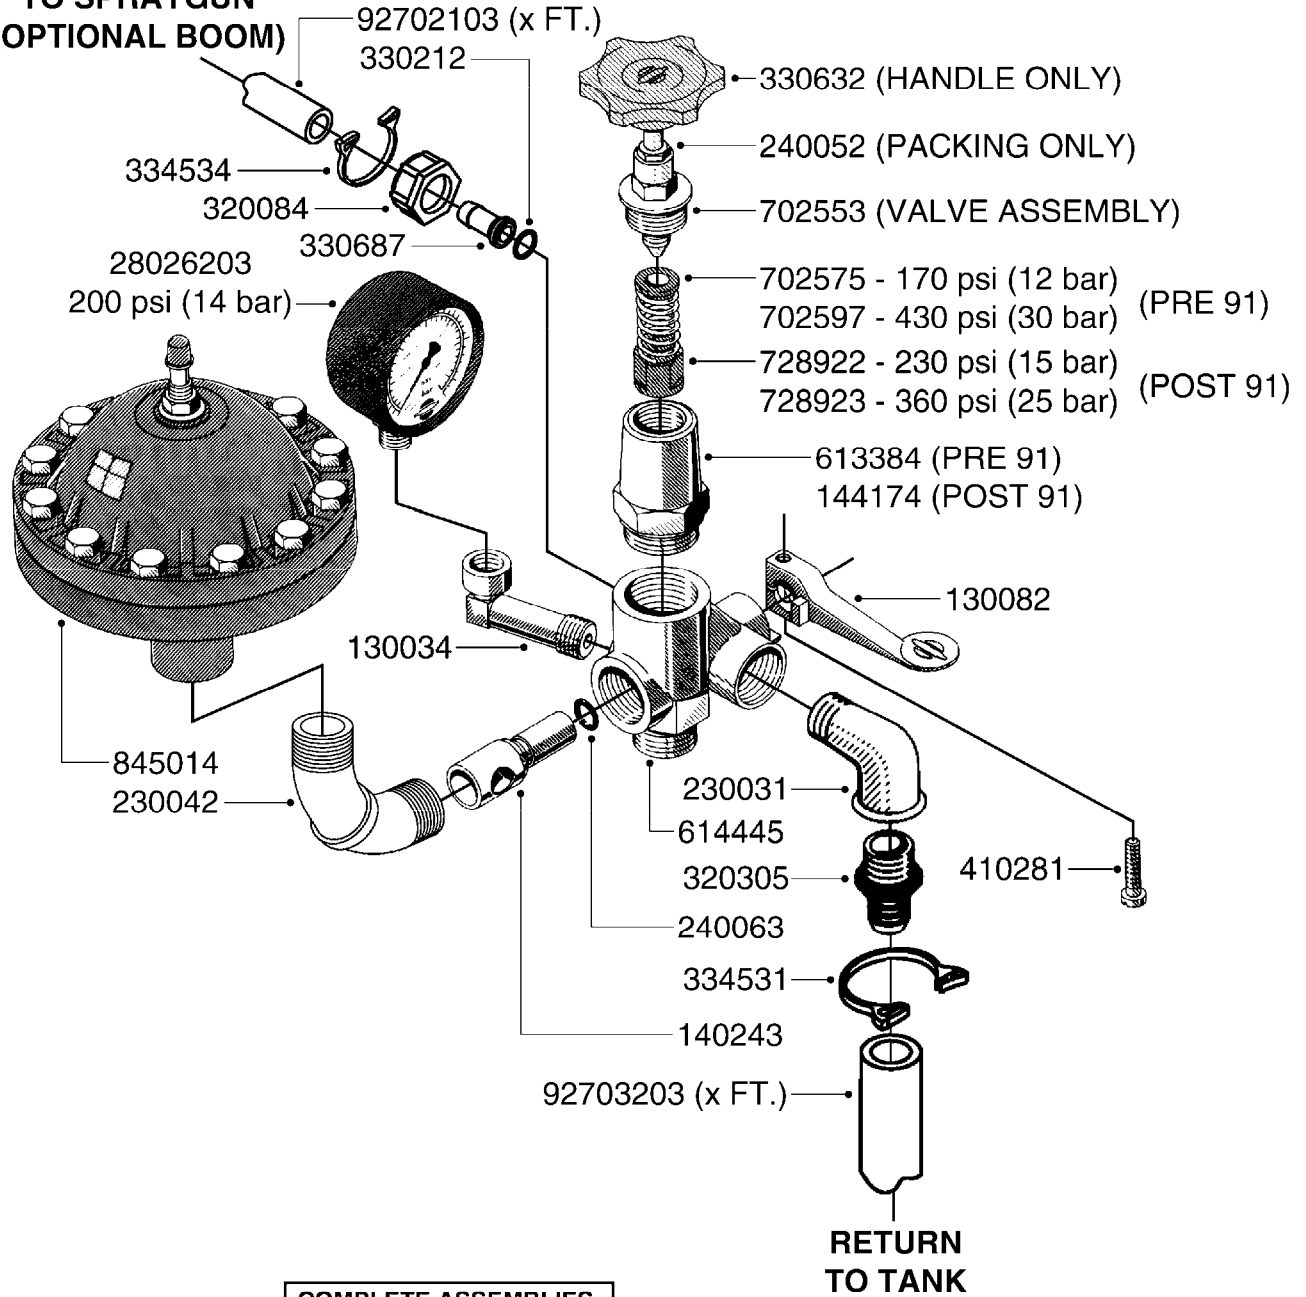

TO SPRAYGUN
(OPTIONAL BOOM)

CONTROL-GAS ENGINE DRIVE - SM
B010-HIN, 19:05:11

Page 1
Date 19.03.2013 9:43

parts-n°	order qty	description
130034	1	ELBOW FOR GAUGE 1/4 NPT M/F
130082	1	HANDLE FOR PLUG
140243	1	VALVE PLUG, MODEL 600
144174	1	SPRING CASING M500/600 PST91
230031	1	ELBOW 3/4' GF92LZ
230042	1	ELBOW 3/4"
240052	1	BUSHING/PKNG D11,2/8,4 X 6
240063	1	O-RING D14,1/9,3 X 2,4
320084	1	FITT.DK NUT 1/2" BSP
320305	1	FITT.DK HB 3/4'- 3/4' BSP
330212	1	O-RING D19/D14X2.4 F.1/2"NUT
330632	1	REGULATING HANDLE
330687	1	FITT.DK HB 1/2" F. 1/2" NUT
334531	1	CLAMP HOSE PLASTIC 3/4"
334534	1	CLAMP HOSE PLASTIC 1/2"
410281	1	BOLT HEX 8.8 DEL M6X25
613384	1	SPRING CASING M 500/600
614445	1	VALVE CASING W600
702553	1	RELIEF SCREW M22
702575	1	RELIEF VALVE, ASSEMBLED
702597	1	RELIEF VALVE, HT
728922	1	RELIF VALVE, ASSEMB.230 PST 91
728923	1	RELIEF VALVE,ASSEMB. 360 PST91
841035	1	OPER.UNIT BRASS F. 600 GAS MTR
841046	1	OP.UN.600 BRS.HT
845014	1	AIR BOTTLE COMPLETE HJ73
28026203	1	GAUGE 200PSI/BR,2.5"1/4BSP-BTM
92702103	1	HOSE R X1/2" X300PSI WP X0012"
92703203	1	HOSE R X3/4" X300PSI WP X0012"