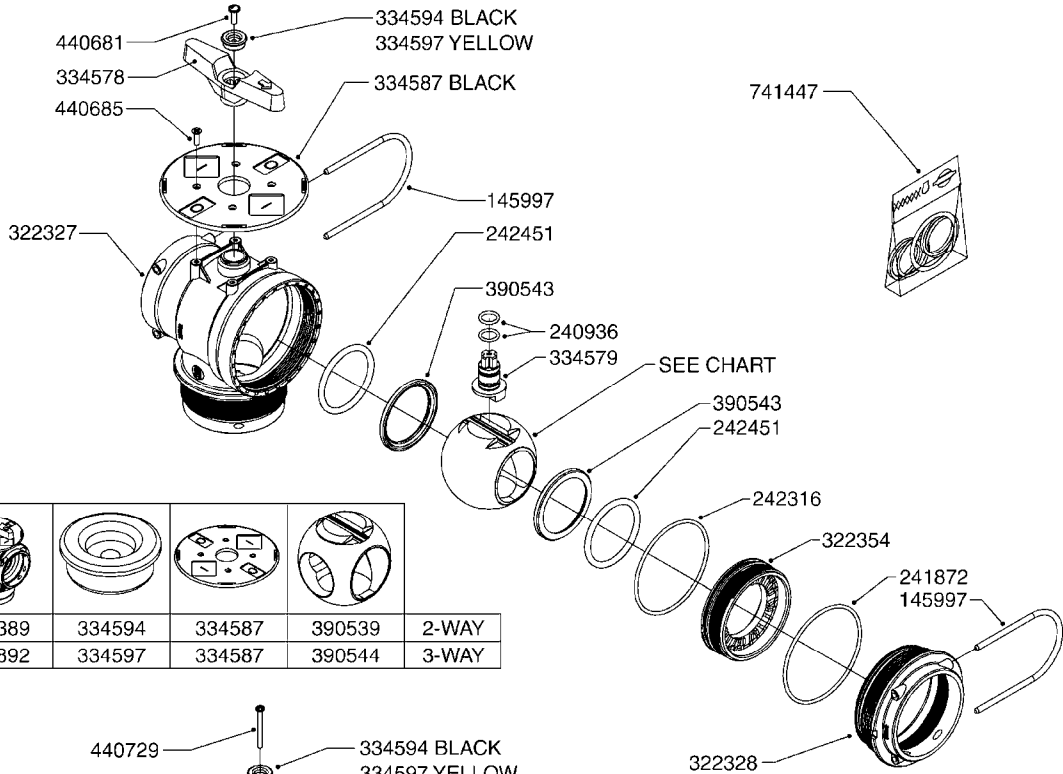

MANIFOLD - S93 VALVE
B320-HIN, 29:10:12

S93

				2-WAY
				3-WAY