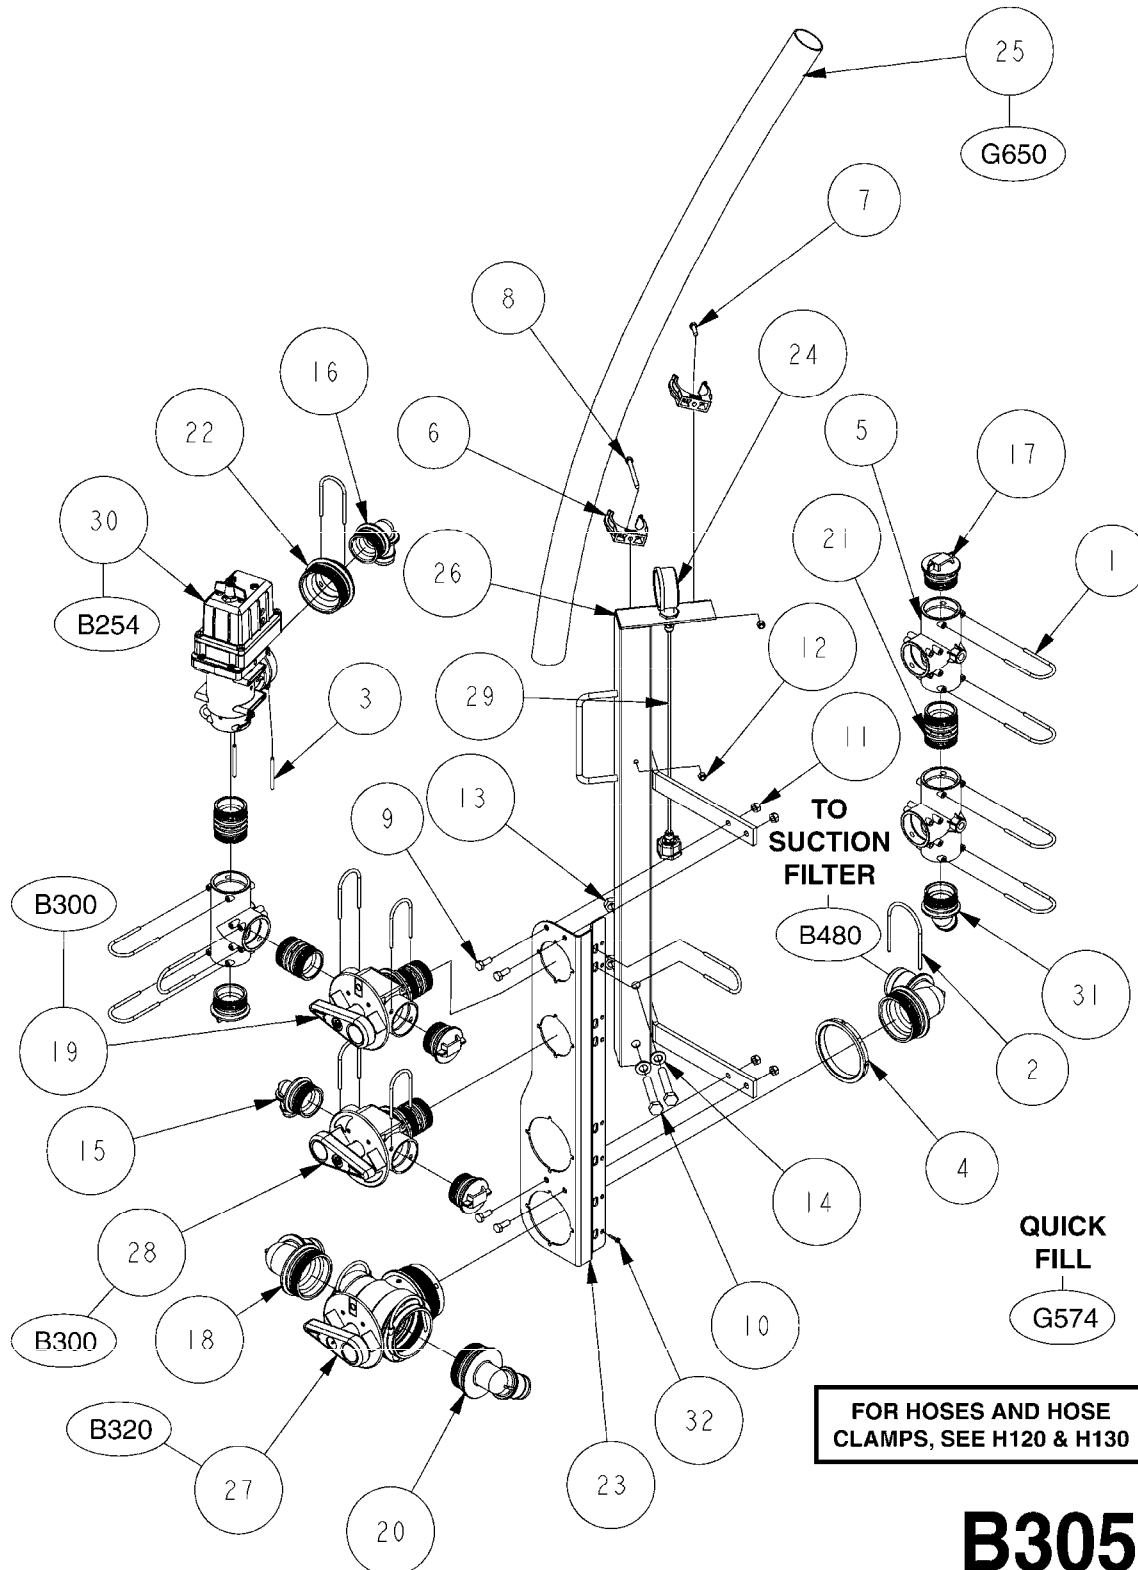

RANGER MANIFOLD - CENTRIFUGAL
B305-HIN, 16:06:10

Page 1
Date 19.03.2013 9:44

Pos.	parts-n°	order qty	description
1	145996	1	FITT.DK S-67 FORK
2	145997	1	FITT.DK S-93 FORK
3	147767	1	PIN 5Ø X 60 S-93 DOUBLE CLAMP
4	322109	1	FITT.DK S-93 BULKHEAD NUT
5	322224	1	FITT.DK S-67 TEE
6	334523	1	PIPE HOLDER D51.5
7	410362	1	BOLT HEX 8.8 DEL M6X20 FT
8	410443	1	BOLT HEX 8.8 DEL M6X70
9	420582	1	BOLT HEX 8.8 DEL M8X20 FT
10	430802	1	BOLT HEX 8.8 DEL M12X75
11	460143	1	NUT HEX M8 LOCK
12	460261	1	NUT HEX M6X1 LOCK
13	460703	1	NUT HEX M12X1.75 LOCK
14	471127	1	WASHER D24/D13X2.5 STAINLESS
15	726572	1	FITT.DK S-67 1" ELBOW 90 ASSY.
16	726573	1	FITT. S67 5/4" 90° W/O-RING
17	726579	1	FITT. S67 PLUG W/O-RING
18	727225	1	FITT.DK S-93 ELB.2'PVC W/ORING
19	728391	1	VALVE S67 PRESSURE MANIFOLD
20	728395	1	FITT.DK S-93 ELB.1-1/2" 90 DEG
21	728526	1	FITT.DK S-67 CONNECT W. ORINGS
22	728562	1	FITT.DK S-93 TO S67 ADAPTOR
23	16105803	1	MANIFOLD PLATE RANGER
24	28026103	1	GAUGE 200PSI/BR,4",1/4"BSP-BTM
25	34000703	1	TUBE F. DRY GAUGE L=1200 BENT
25	97609703	1	DECAL S/G RANGER 2200 (600 G)
25	97609903	1	DECAL S/G RANGER 2200 LITERS
26	63028103	1	MANIFOLD STAND RANGER
27	72082300	1	VALVE SUCTION S-93 MANIFOLD'02
28	72113700	1	VALVE, VARIABLE AGITATION
29	72144000	1	BOOM GAUGE KIT
30	72425500	1	REGULATOR S67/S93 CROSS-DRILL
31	72433100	1	FITT.DK S-67 45° 1-1/4"W/ORING
32	440675	1	SCREW F. PLASTIC 5X16 SS