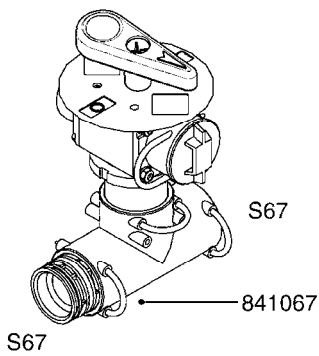

FOR S67 FITTINGS
SEE PAGE H100