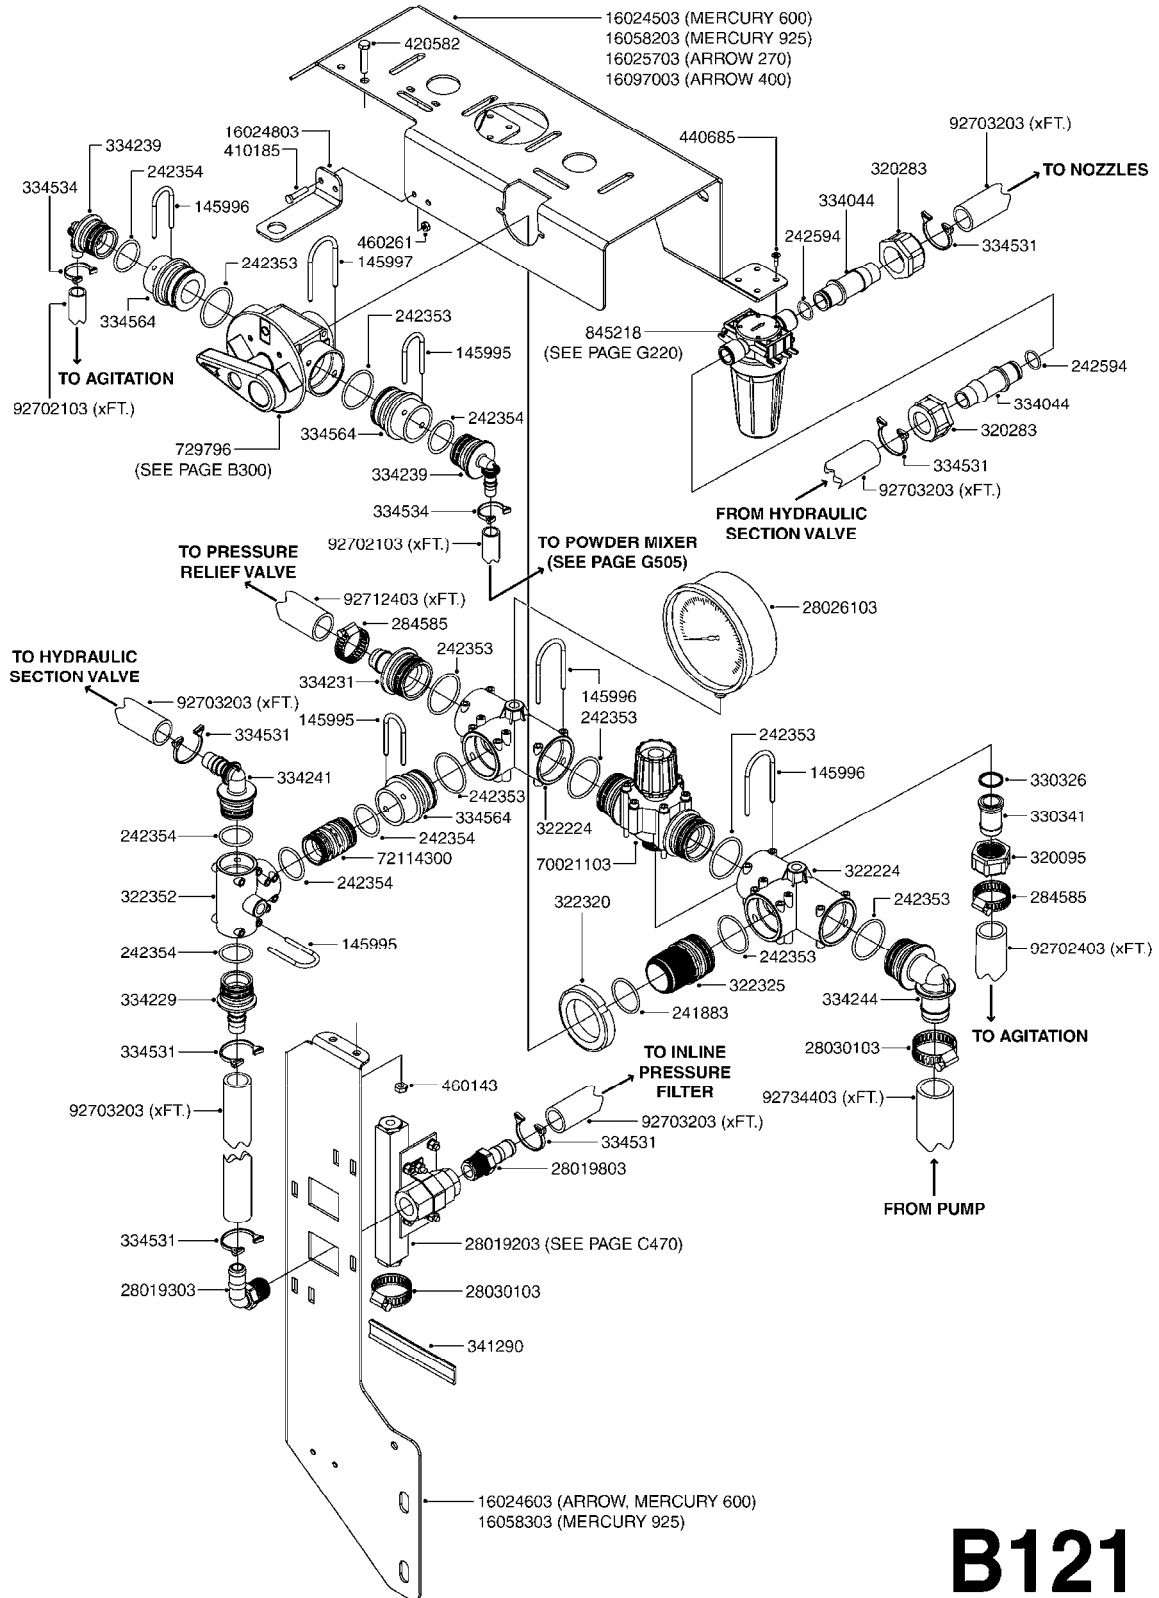

B121

HC/2 MANIFOLD SYSTEM
B121-HIN, 21:05:09

Page 1
Date 19.03.2013 9:43

parts-n°	order qty	description
145995	1	FITT.DK S-53 FORK
145996	1	FITT.DK S-67 FORK
145997	1	FITT.DK S-93 FORK
241883	1	O-RING D39.2X3 NITRIL
242353	1	O-RING D44.2X3.0 VITON F.S-67
242354	1	O-RING D32.2X3.0 VITON F.S-53
242594	1	O-RING D14 X 1.78 SCH.70-EPDM
284585	1	CLAMP HOSE GEAR 1" MINI 020
320095	1	FITT.DK NUT 1" BSP
320283	1	FITT.DK NUT 3/4"BSP
322224	1	FITT.DK S-67 TEE
322320	1	NUT F.3 WAY VALVE S56
322325	1	FITT.DK S-67 X 1-1/2"BSP LONG
322352	1	FITT.DK S-53 TEE
330326	1	O-RING D30/D24X2 F.1"NUT
330341	1	FITT.DK HB 1" F. 1" NUT
334044	1	FITT.DK HB 3/4' F. 3/4' CAP
334229	1	FITT.DK S-53 STR.3/4"
334231	1	FITT.DK S-67 STR.1'
334239	1	FITT.DK S-53 ELB.1/2"
334241	1	FITT.DK S-53 ELB.3/4"
334244	1	FITT.DK S-67 ELB.1-1/4"
334531	1	CLAMP HOSE PLASTIC 3/4"
334534	1	CLAMP HOSE PLASTIC 1/2"
334564	1	FITT.DK S-67 TO S-53 ADAPTER
341290	1	RUBBER STRAP, L=110
410185	1	BOLT HEX 8.8 DEL M6X16
420582	1	BOLT HEX 8.8 DEL M8X20 FT
440685	1	SCREW F.PLASTIC 4X14 SS C-SUNK
460143	1	NUT HEX M8 LOCK
460261	1	NUT HEX M6X1 LOCK
729796	1	VALVE S-67 MANUAL D33 J-D
845218	1	FILTER IN-LINE 3/4'50 MESH OML
16024503	1	SUPPORT MANIFOLD MERCURY
16024603	1	SUPPORT HYD VALVE MISTBLOWER
16024803	1	BRACKET REMOTE GAUGE MISTBLOW
16025703	1	BRACKET MANIFOLD ARROW 270
16058203	1	SUPPORT MANIFOLD MERCURY 900
16058303	1	SUPPORT HYD VALVE MERCURY 900
16097003	1	BRACKET MANIFOLD ARROW 400
28019203	1	VALVE HYD SHUTOFF 3/4"NPT
28019303	1	FITTING HB ELB 3/4NPT-3/4HOSE
28019803	1	FITTING HB 3/4NPT-3/4HOSE
28026103	1	GAUGE 200PSI/BR,4",1/4"BSP-BTM
28030103	1	CLAMP HOSE GEAR P5/4-S1.5"6724
70021103	1	VALVE PCV GLUED ASSY
72114300	1	FITT. DK S-53 MALE MALE W.ORIN
92702103	1	HOSE R X1/2" X300PSI WP X0012"
92702403	1	HOSE PVC SUCT GRAY 1"
92703203	1	HOSE R X3/4" X300PSI WP X0012"
92712403	1	HOSE R X1" X300PSI WP X0012"
92734403	1	HOSE R X5/4" X200PSI WP X0012"