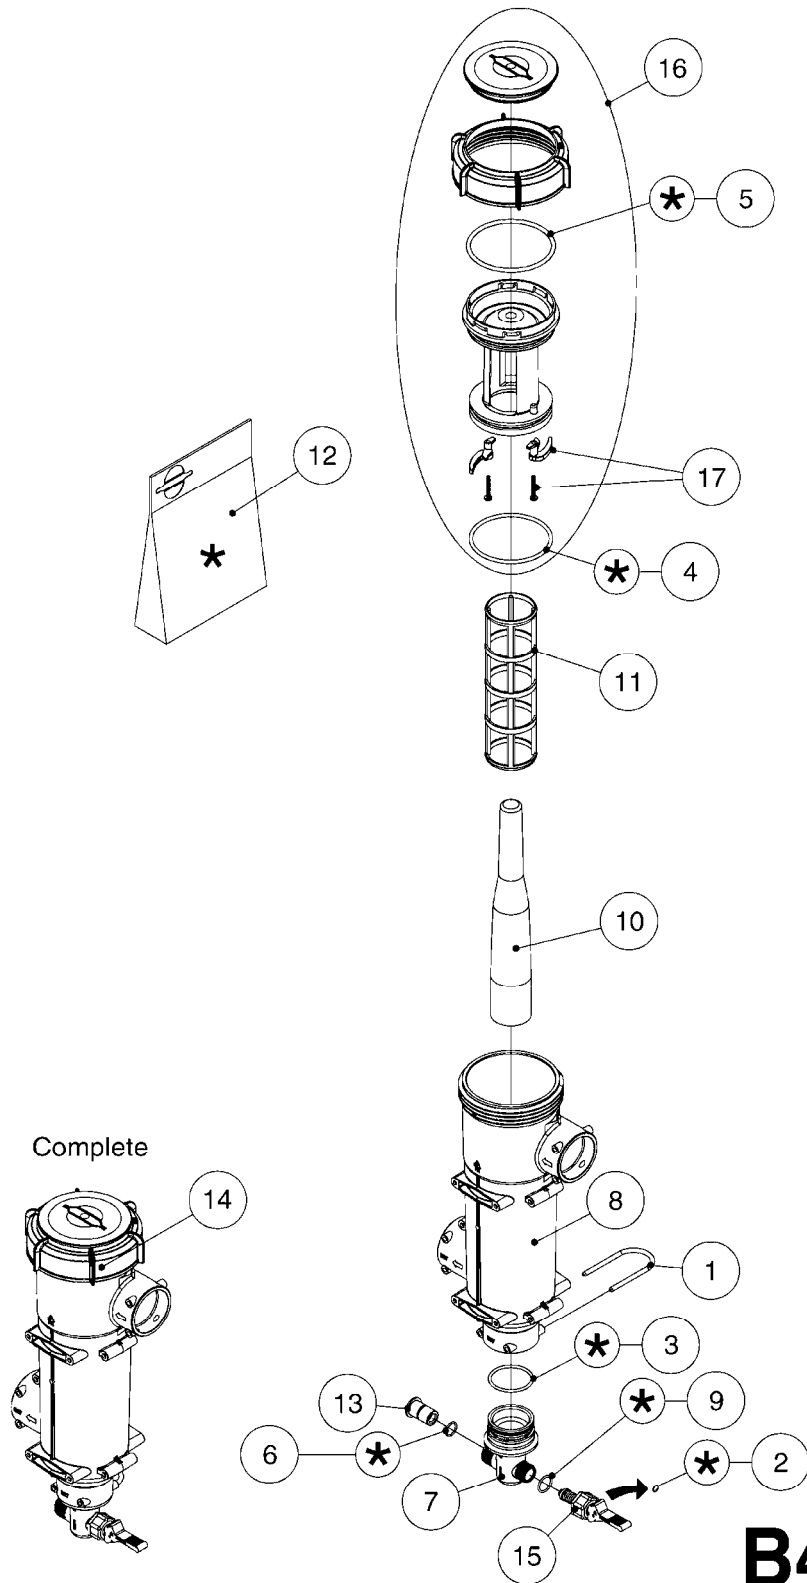

EASY CLEAN FILTER  
B440-HIN, 10:09:12

EASY CLEAN FILTER  
B440-HIN, 10:09:12

Page 1  
Date 19.03.2013 9:44

Pos.	parts-n°	order qty	description
1	140766	1	NUT 1/2" BSP
2	145997	1	FITT.DK S-93 FORK
3	231346	1	QUICK COUPLER 1/8"BSP X 4 MM
4	240936	1	O-RING D13.3X2.4 NITRIL
5	242570	1	O-RING D50.0 x5.0 SH70 VITON
6	242572	1	RUBBER BELT Ø160x1.5 B=60 EPDM
7	242573	1	O-RING Ø104.14X5.33SH70 NITRIL
8	242593	1	GASKET Ø8/Ø5x1 (PA) 266N-M5X1
9	320047	1	FITT.DK CAPNUT 1/2" BSP
10	322356	1	EASYCLEAN FILTER HOUSING
11	322357	1	CAP F. COUPLER EASYCLEAN FILTE
12	330212	1	O-RING D19/D14X2.4 F.1/2"NUT
13	391090	1	BALL F. EASYCLEAN FILTER ON/OF
14	391091	1	SEAL F. BALL EASYCLEAN FILTER
15	440698	1	SCREW F.PLASTIC 6X18 SS HEXHD
16	727133	1	FITT. S93 2-1/2" STR. S W/O-RI
17	727226	1	FITT. S93 2-1/2" 90° S W/O-RIN
18	741826	1	SEAL KIT F. EASYCLEAN FILTER
19	927253	1	HOSE R X PE D4/D2 X 0012"RED
20	14027800	1	SPINDLE F.SMART VALVE S-93
21	14055400	1	FITT.DK REDUC 1/2"x1/8"x1/4"BS
22	24260100	1	O-RING Ø88.0X5.0 SH70 VITON
23	24260700	1	O-RING Ø101.19X3.53 SH70 VITON
24	28030303	1	CLAMP HOSE T-BOLT S2.5" 235-76
25	28053400	1	GAUGE VACUUM SUCT. FILTER NCM
26	28054300	1	QUICK COUPLER 1/8"BSP/Ø4 FEMAL
27	33503200	1	HOSE COUPLER F. EASYCLEAN FILT
28	33503600	1	FILTER CARRIER F. EASYCLEAN
29	72072900	1	FITT.S93 2-1/2" 45°PVC W/ORING
30	72270600	1	LID ASSM. EASYCLEAN FILTER
31	72278800	1	FILTER 30 MESH GREEN D110/284
31	72278900	1	FILTER 50 MESH BLUE D110/284
31	72279000	1	FILTER 80 MESH RED D110/284
32	72318900	1	EASYCLEAN FILTER COMPL.
33	74192800	1	FILTER LOCK PARTS - EASYCLEAN
34	92702803	1	HOSE PVC SUCT GRAY 2-1/2"