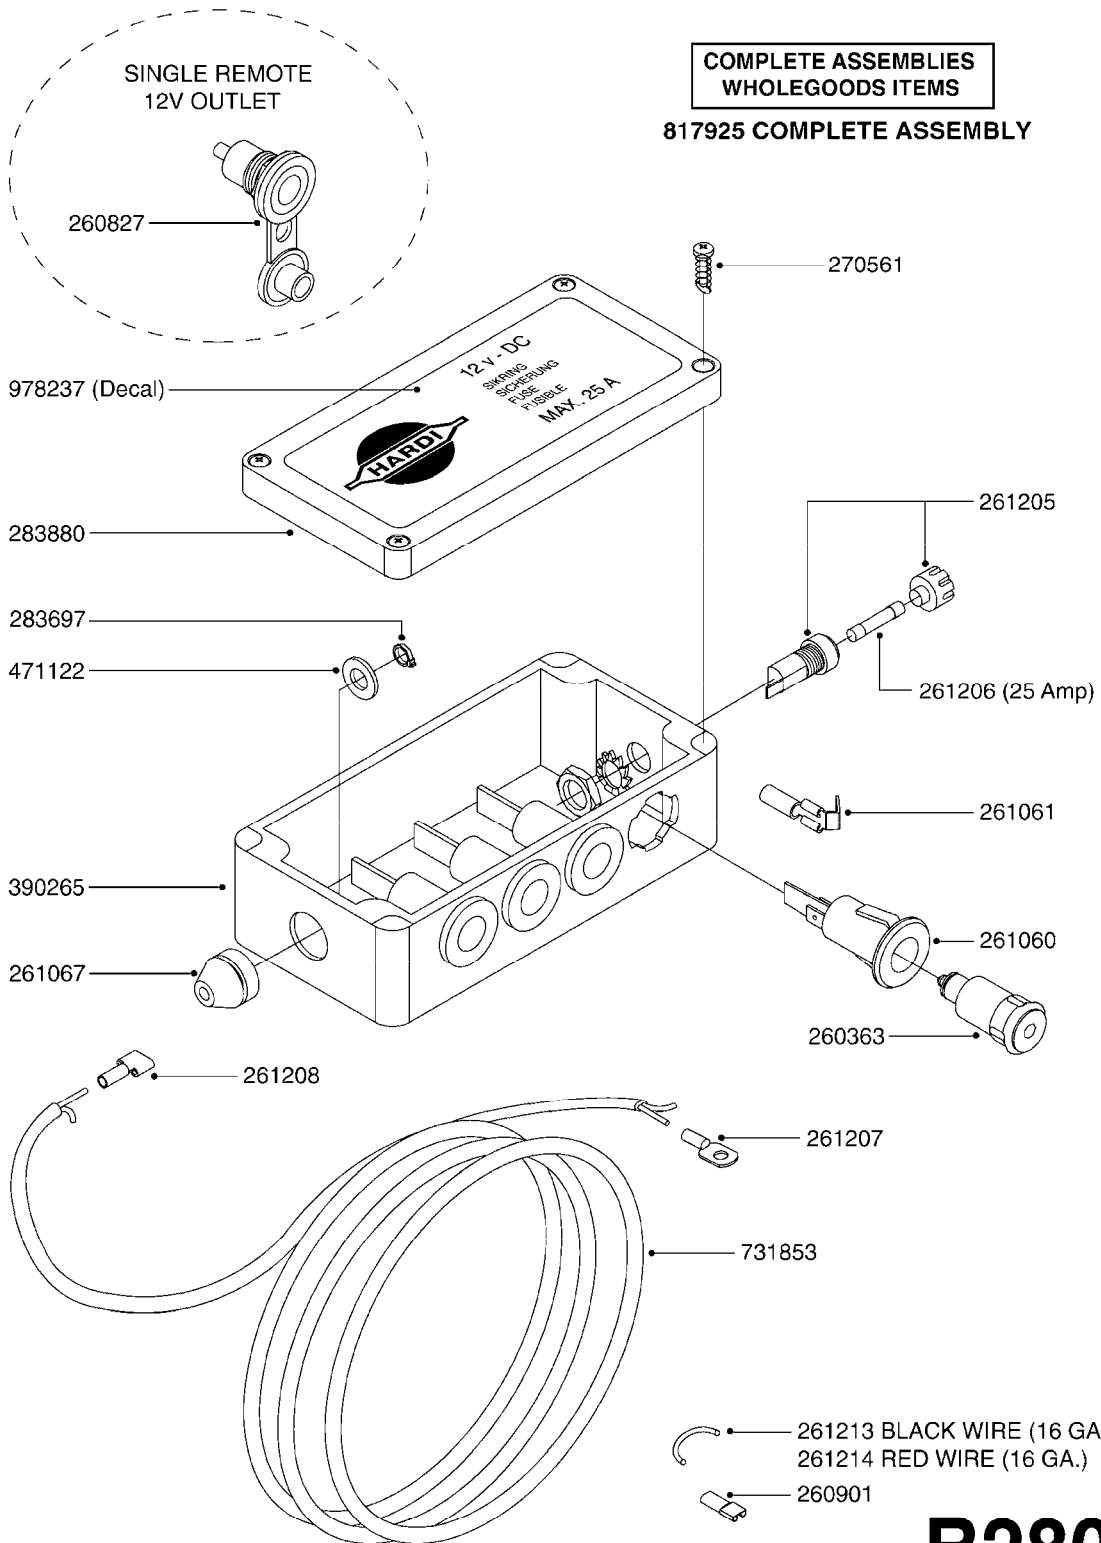

# B270

CONTROL BOX F/EC + ECSC POST96  
B270-HIN, 01:01:01

Page 1  
Date 19.03.2013 9:43

parts-n°	order qty	description
142516	1	SCREW SET M10 BENT F. LOCKING
260363	1	PLUG 2 POLE 12V
260816	1	CAP W/RUBBER BOOT F.EC SWITCH
260827	1	PLUG F.EC ATTACHMENTS
260934	1	PLUG INSERT 12 POLL MALE
260956	1	PLUG HOUSE 12 POL.MALE
261125	1	FUSE 5 X 20 500mA
261224	1	PLUG HOUSING F/20 POLE MALE
261225	1	PLUG INSERT 20 POLE MALE
261230	1	PLUG INSERT 20 POLE FEMALE
261231	1	PLUG HOUSING 20 POLE FEMALE
261409	1	RELAY 12V F. ESC CNTRL BOX '96
261589	1	FUSE 5X20 1.25 AMP
261741	1	SWITCH 2 POLE 12V TOGGLE PRESS
261742	1	SWITCH 2 POLE 12V ON/OFF
261963	1	NUT F.EC SWITCH
269019	1	FUSE 5 X 20 1.0 AMP
269039	1	FUSE 5 X 20 2.0 AMP
334638	1	HOUSING F.EC PLASTIC BOX UPPER
334639	1	COVER F.EC PLASTIC BOX -LOWER
410922	1	BOLT HEX 8.8 DEL M4X20 FT
420604	1	BOLT HEX 8.8 DEL M10X25 FT
460423	1	NUT HEX M10X1.5 LOCK
460666	1	NUT HEX M4
612566	1	MOUNT BRACKET F.FAN CABLE ASSY
613837	1	MOUNT PLATE FOR EC CONTROL BOX
725127	1	VELCRO KIT
726961	1	CONTROL BOX EC 3 SEC./20 PIN
726962	1	CONTROL BOX EC 4 SEC./20 PIN
726963	1	CONTROL BOX EC 5 SEC./20 PIN
728035	1	CONTROL BOX EC 7 SEC.
728665	1	CABLE EXT.-QUICK ATTACH 20 PIN
728738	1	DOUB.CONT.BOX & OR F/M PLATE
728739	1	IN CAB CONTROL MOUNT KIT
730526	1	CON BX 4SEC/20PIN alt72127400
730527	1	CIRCUIT B.ESC4 PLAST.W/SWITCH
731117	1	CIRCUIT B.EC3 PLASTIC W/SWITCH
731118	1	CIRCUIT B.EC4 PLASTIC W/SWITCH
731119	1	CIRCUIT B.EC5 PLASTIC W/SWITCH
978039	1	DECAL CONTROL BOX CB4 MISTBLOW
978356	1	DECAL CONTRL BOX EVC/ESC3 ABS
978359	1	DECAL CONTROL BOX EC4 ABS
978504	1	DECAL CONTROL BOX ESC4 ABS
983022	1	WIRE 12 x 0.5 x 2MM x 12"
72127200	1	CIRCUIT B.ESC3 PLAST.W/SWITCH
72127300	1	CONTROL BOX ESC 3 SEC./20 PIN