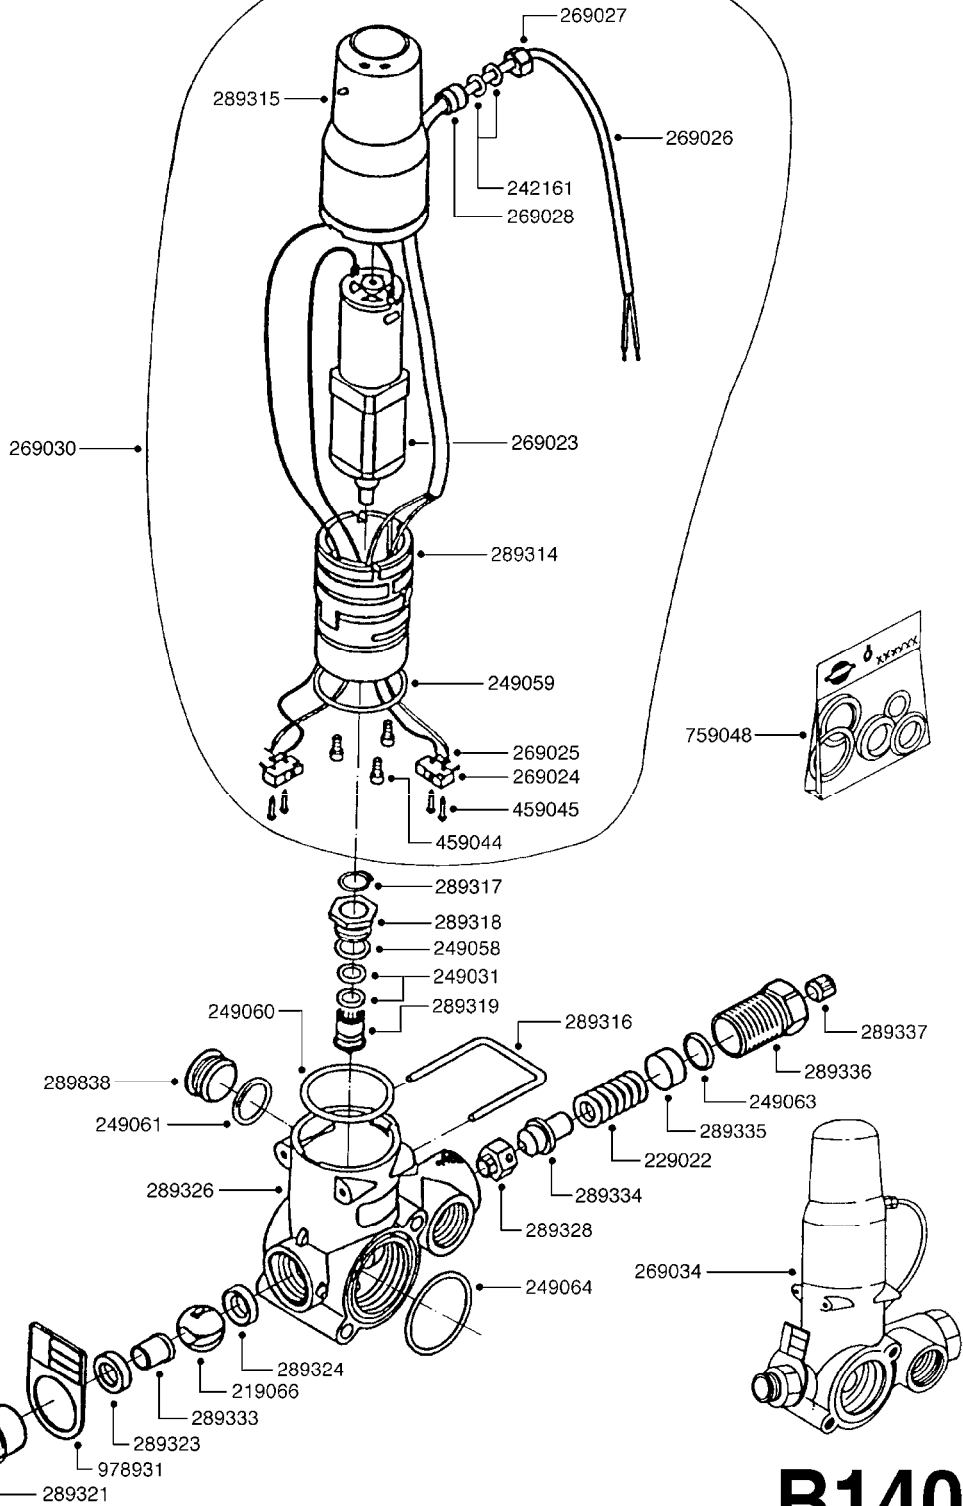

**B130**

BOOM SECTION VALVE - CB/2  
B130-HIN, 01:01:01

Page 1  
Date 19.03.2013 9:43

parts-n°	order qty	description
219067	1	BALL F.VALVE CB/2
229023	1	SPRING FOR CB/2 VALVE DIAL
242161	1	O-RING 6 X 3.0
249031	1	O-RING
249058	1	O-RING
249059	1	O-RING D47.3 X 2.62
249060	1	O-RING
249062	1	O-RING
249064	1	O-RING
269022	1	CB/2 MOTOR F.SECTION VALVE
269024	1	MICRO SWITCH F. CB/2 MOTOR
269025	1	ELEC. CONNECTOR
269026	1	ELECTRIC CABLE
269027	1	NUT F.CABLE LOCK
269028	1	GROMMET
269029	1	MOTOR UNIT CB/2 SECTION VALVE
269035	1	VALVE ASSY. BOOM SECTION CB/2
289313	1	PACKING CAP F. CB/2 SECT. VLV.
289314	1	MOTOR HOUSING CB/2
289315	1	MOTOR HOUSING LID CB/2
289316	1	U-CLAMP
289317	1	SNAP RING
289318	1	GUIDE M20 x 1.5
289319	1	HINGED D. 14.95 x 9.2
289320	1	OUTLET FITT.3/4"BSP SECT.VLV.
289322	1	SEAT F.BALL CB/2 VALVE
289325	1	HOUSING F.SECT.VLV.CB/2
289327	1	BUSHING CH-17 M11 x 1 D 8.5
289329	1	ADJUSTMENT HINGE
289330	1	CONNECTION PIECE D 35 M12
289331	1	KNOB F.CONSTANT PRESS. CB/2
289332	1	BUUBLE D.5
459044	1	SCREW
459045	1	SCREW
460703	1	NUT HEX M12X1.75 LOCK
759049	1	REPAIR KIT CB/2 BOOM SEC.VALVE
978931	1	I.D. TAG