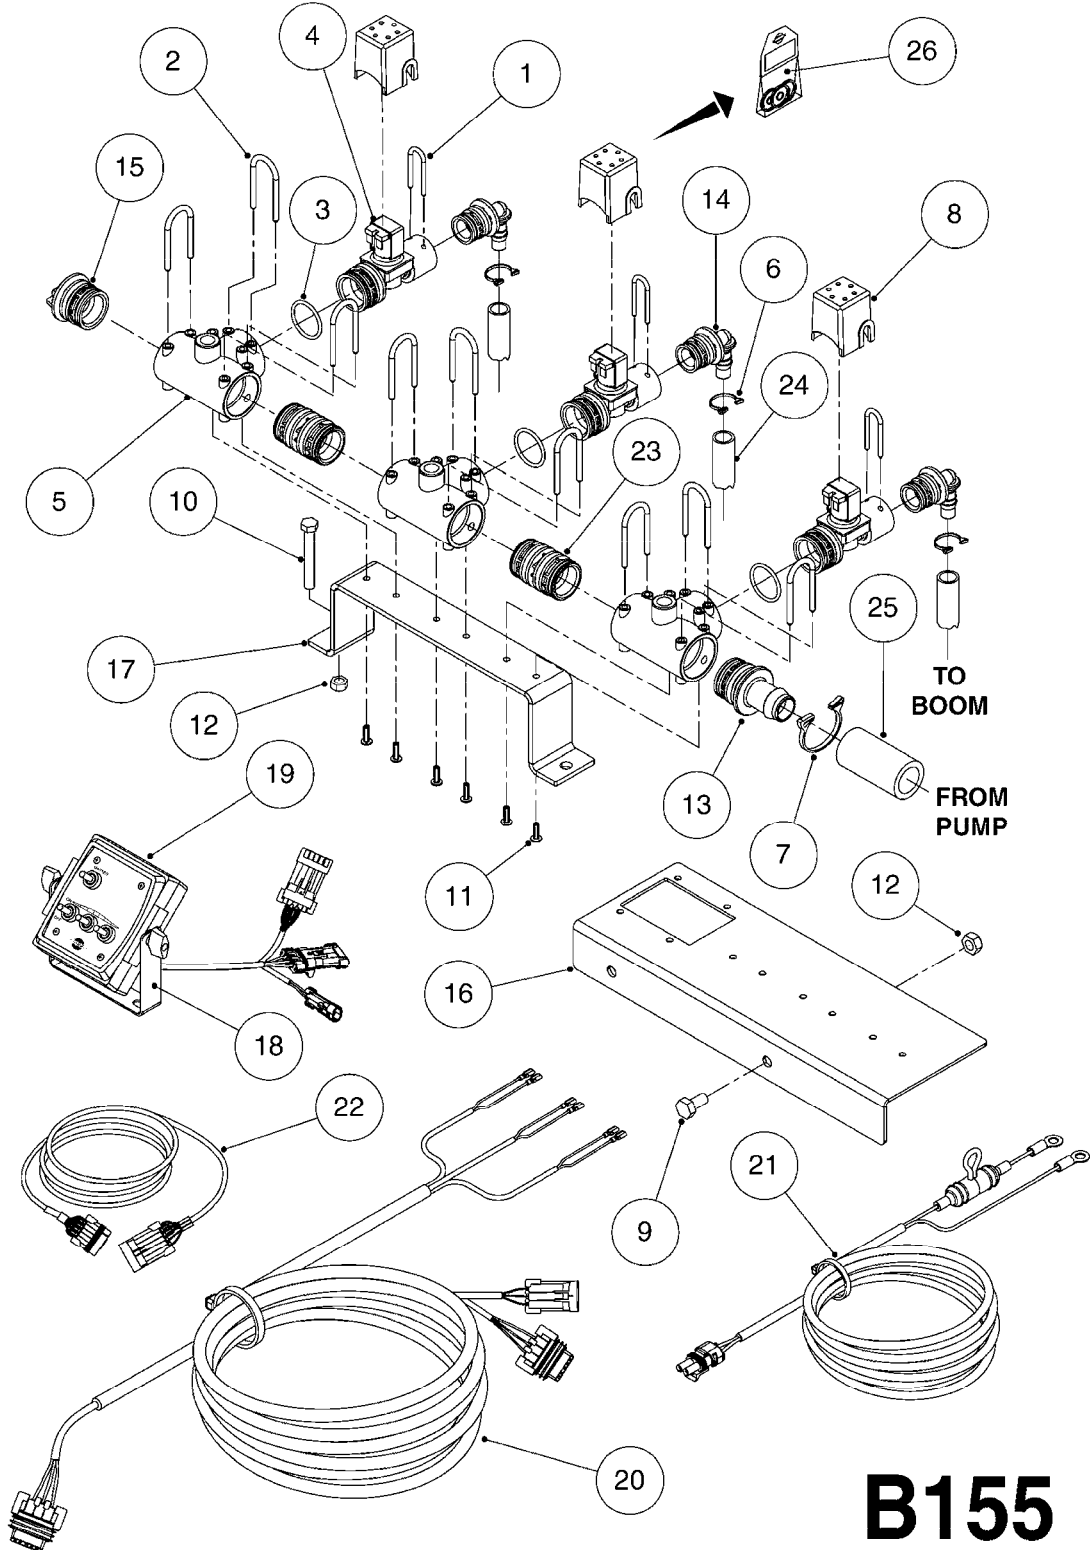

B155

ELECTRIC SOLENOID ATV/N-SERIES
B155-HIN, 10:12:09

Page 1
Date 19.03.2013 9:43

Pos.	parts-n°	order qty	description
1	145994	1	FITT.DK S-40 FORK
2	145995	1	FITT.DK S-53 FORK
3	242109	1	O-RING D32.2x3.0 (USE 242354)
4	262104	1	VALVE, SOLENOID, S53/S40
5	322352	1	FITT.DK S-53 TEE
6	334534	1	CLAMP HOSE PLASTIC 1/2"
7	334680	1	CLAMP HOSE PLASTIC 1"
8	334965	1	COVER FOR S53 SOLENOID VALVE
9	420626	1	BOLT HEX 8.8 DEL M10X20 FT
10	421164	1	BOLT HEX 8.8 DEL M10X70
11	440675	1	SCREW F. PLASTIC 5X16 SS
12	460423	1	NUT HEX M10X1.5 LOCK
13	726559	1	FITT DK. S-53 HB 1" W/O-RING
14	726567	1	FITT.DK S-40 ELB.1/2" W.ORING
15	726578	1	FITT.DK S53 PLUG WITH O-RING
16	16107403	1	CONTROL BRACKET, SOLENOID N-SERIES BRACKET
17	17009403	1	SOLENOID CONTROL BRACKET 3SECT ATV BRACKET
18	26001503	1	HC FOAM MARKER CONSOLE MT.KIT
19	26010503	1	HARDI 3-SEC VAL CONTR CONSOLE
20	26010603	1	SPRAYMATE II HARDI BRANCH CABL
21	26010703	1	SPRAYMATE II BATTERY CABLE
22	26010803	1	SPRAYMATE II 15'10PIN M/P CABL
23	72114300	1	FITT. DK S-53 MALE MALE W.ORIN
24	92702103	1	HOSE R X1/2" X300PSI WP X0012"
25	92712403	1	HOSE R X1" X300PSI WP X0012"
26	750722	1	REPAIR KIT FOR 3S SC CONTROL