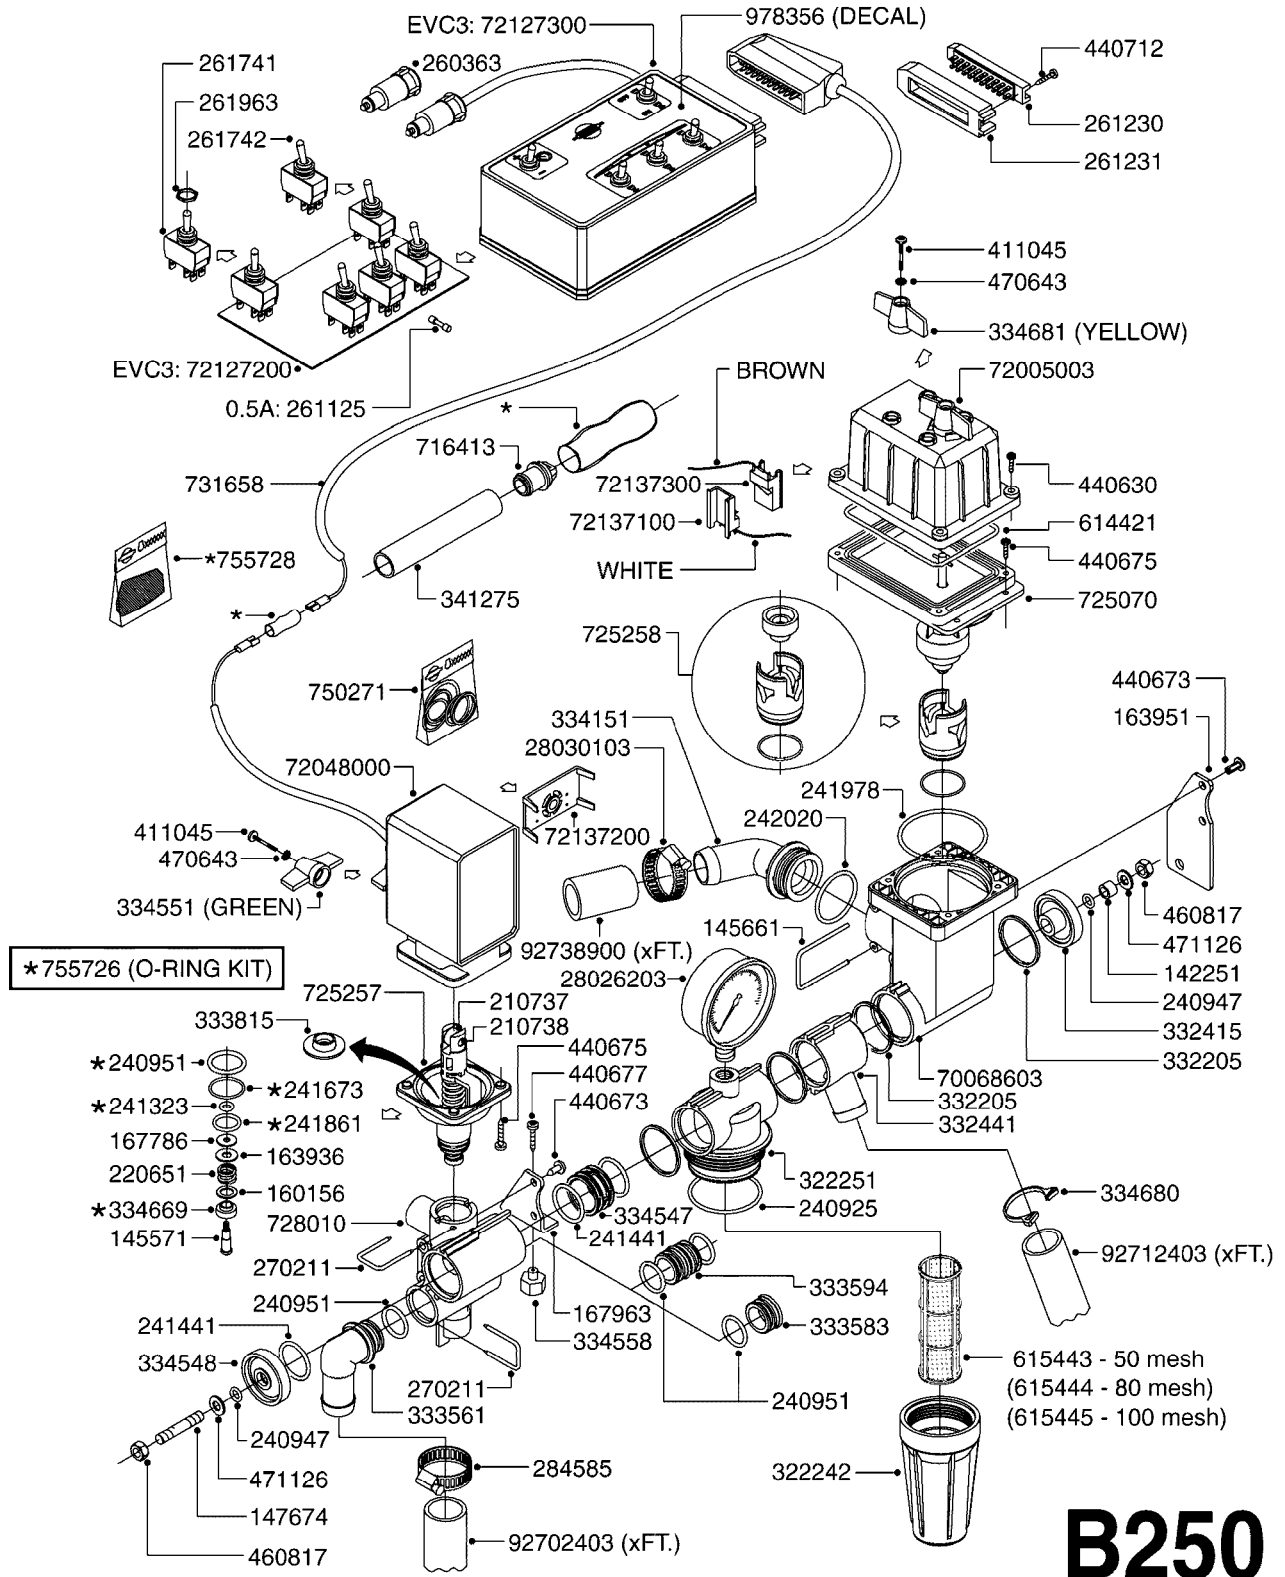

EVC CONTROL
B250-HIN, 08:09:11

EVC CONTROL
B250-HIN, 08:09:11

Page 1
Date 19.03.2013 9:43

parts-n°	order qty	description
142251	1	BUSHING FOR LID
145571	1	STUD BOLT F/PNEUM. DISTRIBUTOR
145661	1	FITT.DK S-61 FORK
147674	1	STUD BOLT M8 X 463MM
160156	1	WASHER D14.1/D9.2X1 SS
163936	1	WASHER D15/D6.2X1
163951	1	MOUNT BRACKET FOR BK180 SECTIO
167786	1	WASHER D13/D4.2X1
167963	1	MOUNT BKT.F.EC BOOM SEC.
210737	1	BEARING BALL D7 RSTO 5 TN
210738	1	BEARING ROLLER D7 L=16 SS
220651	1	SPRING PRESSURE D12.5/5
240925	1	O-RING D49.5X3 NITRIL
240947	1	O-RING D7.3X2.4 NITRIL
240951	1	O-RING D21.2X3 NITRIL
241323	1	O-RING D5.3X2.4 NITRIL
241441	1	O-RING D29.3X3
241673	1	O-RING D22.1X1.6
241861	1	O-RING D15.3X2.4 VITON
241978	1	O-RING 64.5X3,0
242020	1	O-RING 39.2 X 3 VITON
260363	1	PLUG 2 POLE 12V
261125	1	FUSE 5 X 20 500mA
261230	1	PLUG INSERT 20 POLE FEMALE
261231	1	PLUG HOUSING 20 POLE FEMALE
261741	1	SWITCH 2 POLE 12V TOGGLE PRESS
261742	1	SWITCH 2 POLE 12V ON/OFF
261963	1	NUT F.EC SWITCH
270211	1	FITT.DK S25 FORK L=37.5
284585	1	CLAMP HOSE GEAR 1" MINI 020
322242	1	FILTER BOWL / IN-LINE
322251	1	HOUSING F.FILTER MOUNT BK/EC
332205	1	O-RING D43/39XD2
332415	1	COVER
332441	1	FITT.DK ELB 1" F.EC VALVE
333561	1	FITT.DK ELB.1" EC RETURN
333583	1	END PIECE FOR BYPASS
333594	1	CONNECTING PIECE F. BYPASS
333815	1	DISTANCE RING
334151	1	FITT.DK S-61 ELB.1-1/4"110 DEG
334547	1	CONNECTING PIECE F. PRESSURE
334548	1	END COVER
334551	1	GRIP F.MAN.OP.EC ON/OFF GREEN
334558	1	NUT HEX PLASTIC INSERT
334669	1	VALVE CONE D14/D7-SH 63 WHITE
334680	1	CLAMP HOSE PLASTIC 1"
334681	1	GRIP F.MAN.OP.EC PRES.REG.YELL
341275	1	TUBE D22, L=120
411045	1	SCREW M4 X 16MM STAINLESS
440630	1	SCREW 1"PLATED
440673	1	SCREW F.PLASTIC 5X12 SS
440675	1	SCREW F. PLASTIC 5X16 SS
440677	1	SCREW F. PLASTIC 5X20 SS
440712	1	SCREW 30X16 STAINLESS
460817	1	NUT HEX M8 STAINLESS DIN 934
470643	1	WASHER LOCK
471126	1	WASHER D16/D8.4X1.6 SS
614421	1	GASKET F/MOTOR HOUSE-ON/OFF TR
615443	1	FILTER ELEM.50 MESH BLUE
615444	1	FILTER ELEM.80 MESH RED
615445	1	FILTER ELEM.100 MESH YELLOW