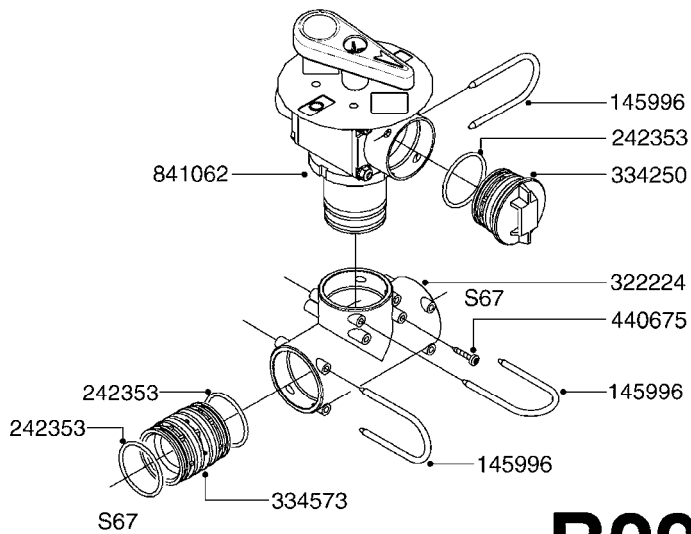

FOR S67 FITTINGS
SEE PAGE H100