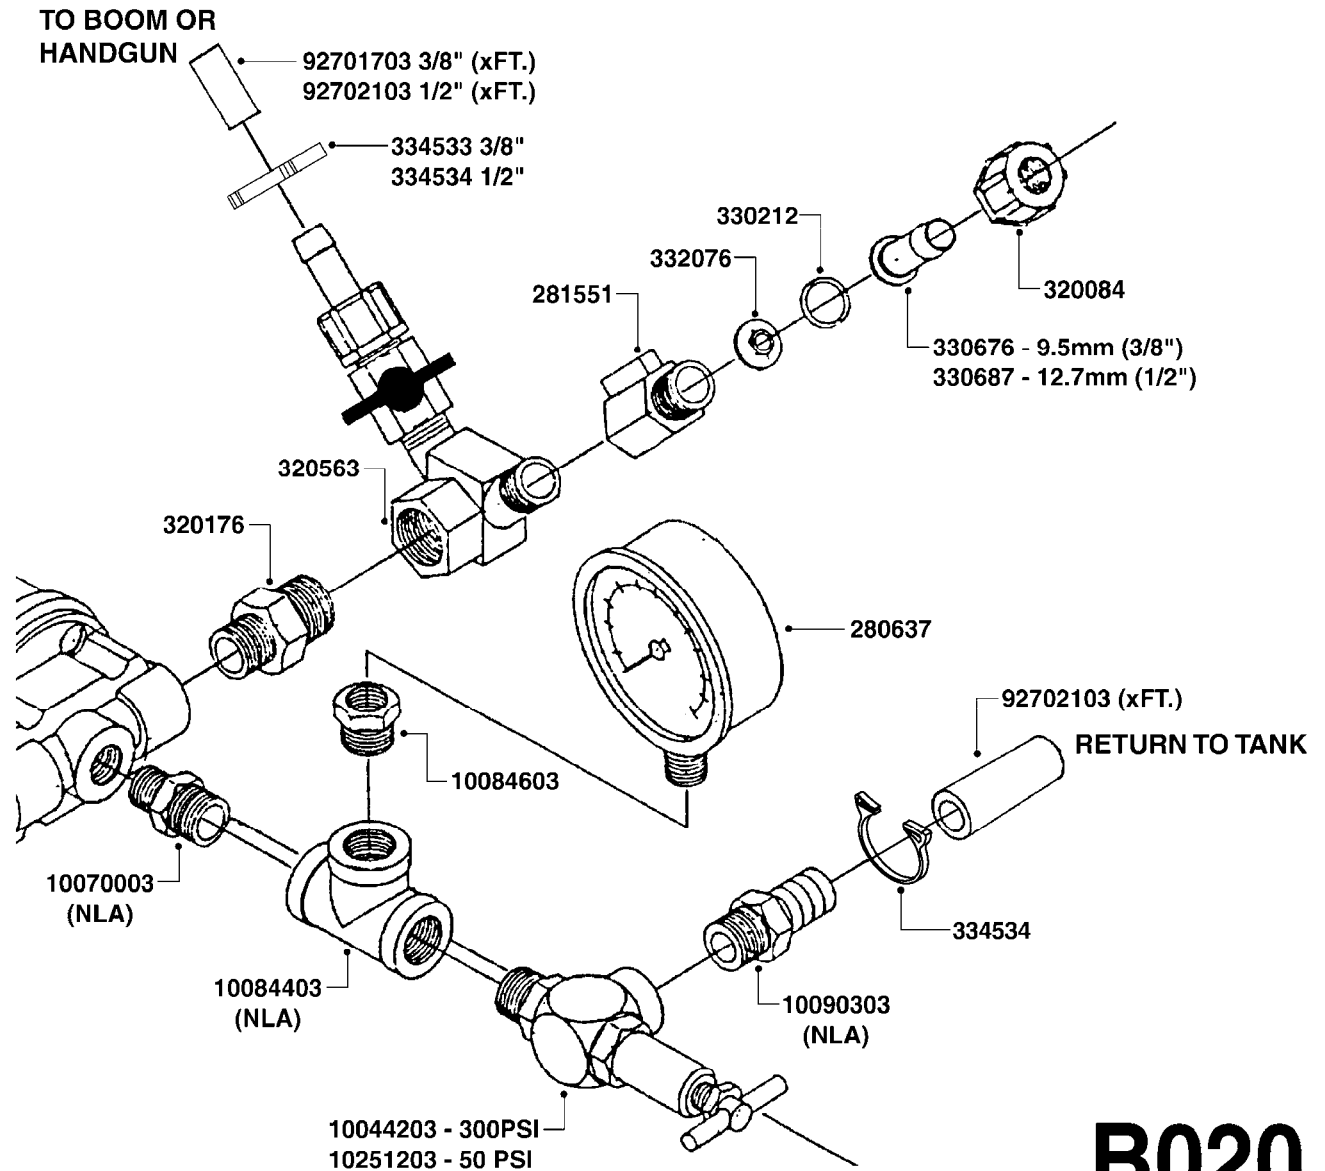

B020

CONTROL - BRASS MANUAL
B020-HIN, 25:05:11

Page 1
Date 19.03.2013 9:43

parts-n°	order qty	description
280637	1	GAUGE 2.5"BR BOTT.PSI85 BAR6
281551	1	BALL VALVE 1/2"
320084	1	FITT.DK NUT 1/2" BSP
320176	1	FITT.DK HN 3/8"X1/2" BSP
320563	1	FITT.DK 3 WAY 1/2" 110 DEG.
330212	1	O-RING D19/D14X2.4 F.1/2"NUT
330676	1	FITT.DK HB 3/8" F. 1/2" NUT
330687	1	FITT.DK HB 1/2" F. 1/2" NUT
332076	1	CONE INSERT F. ALUMINUM LANCE
334533	1	CLAMP HOSE PLASTIC 3/8"
334534	1	CLAMP HOSE PLASTIC 1/2"
10044203	1	PRESS.RELIEFVALV. 110 3/8-300
10070003	1	HEX REDUCER 3/8"X1/4"
10084403	1	TEE-BLACK MALL. 3/8"NPT IRON
10084603	1	BUSHING HEX PIPE 1/4F X 3/8M
10090303	1	FITT.PO.HB 0.375X0.50 IMB0304
10251203	1	PRESS.RELIEF VLV 110 3/8-50PSI
92701703	1	HOSE R X3/8" X300PSI WP X0012"
92702103	1	HOSE R X1/2" X300PSI WP X0012"