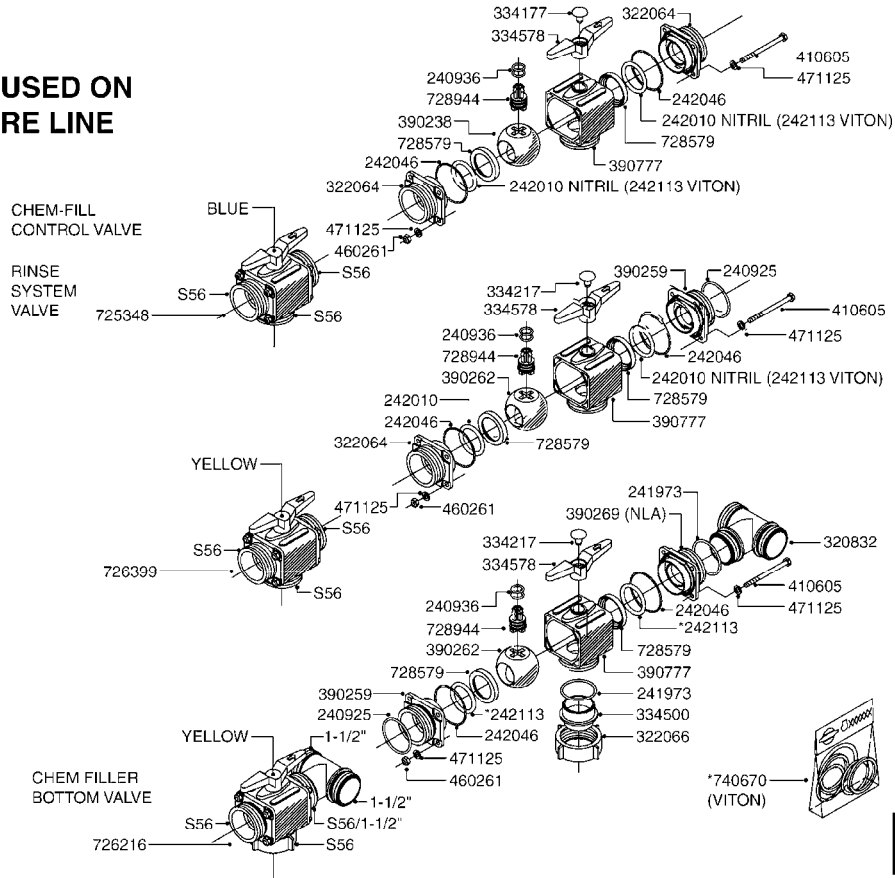

**VALVES USED ON
PRESSURE LINE**