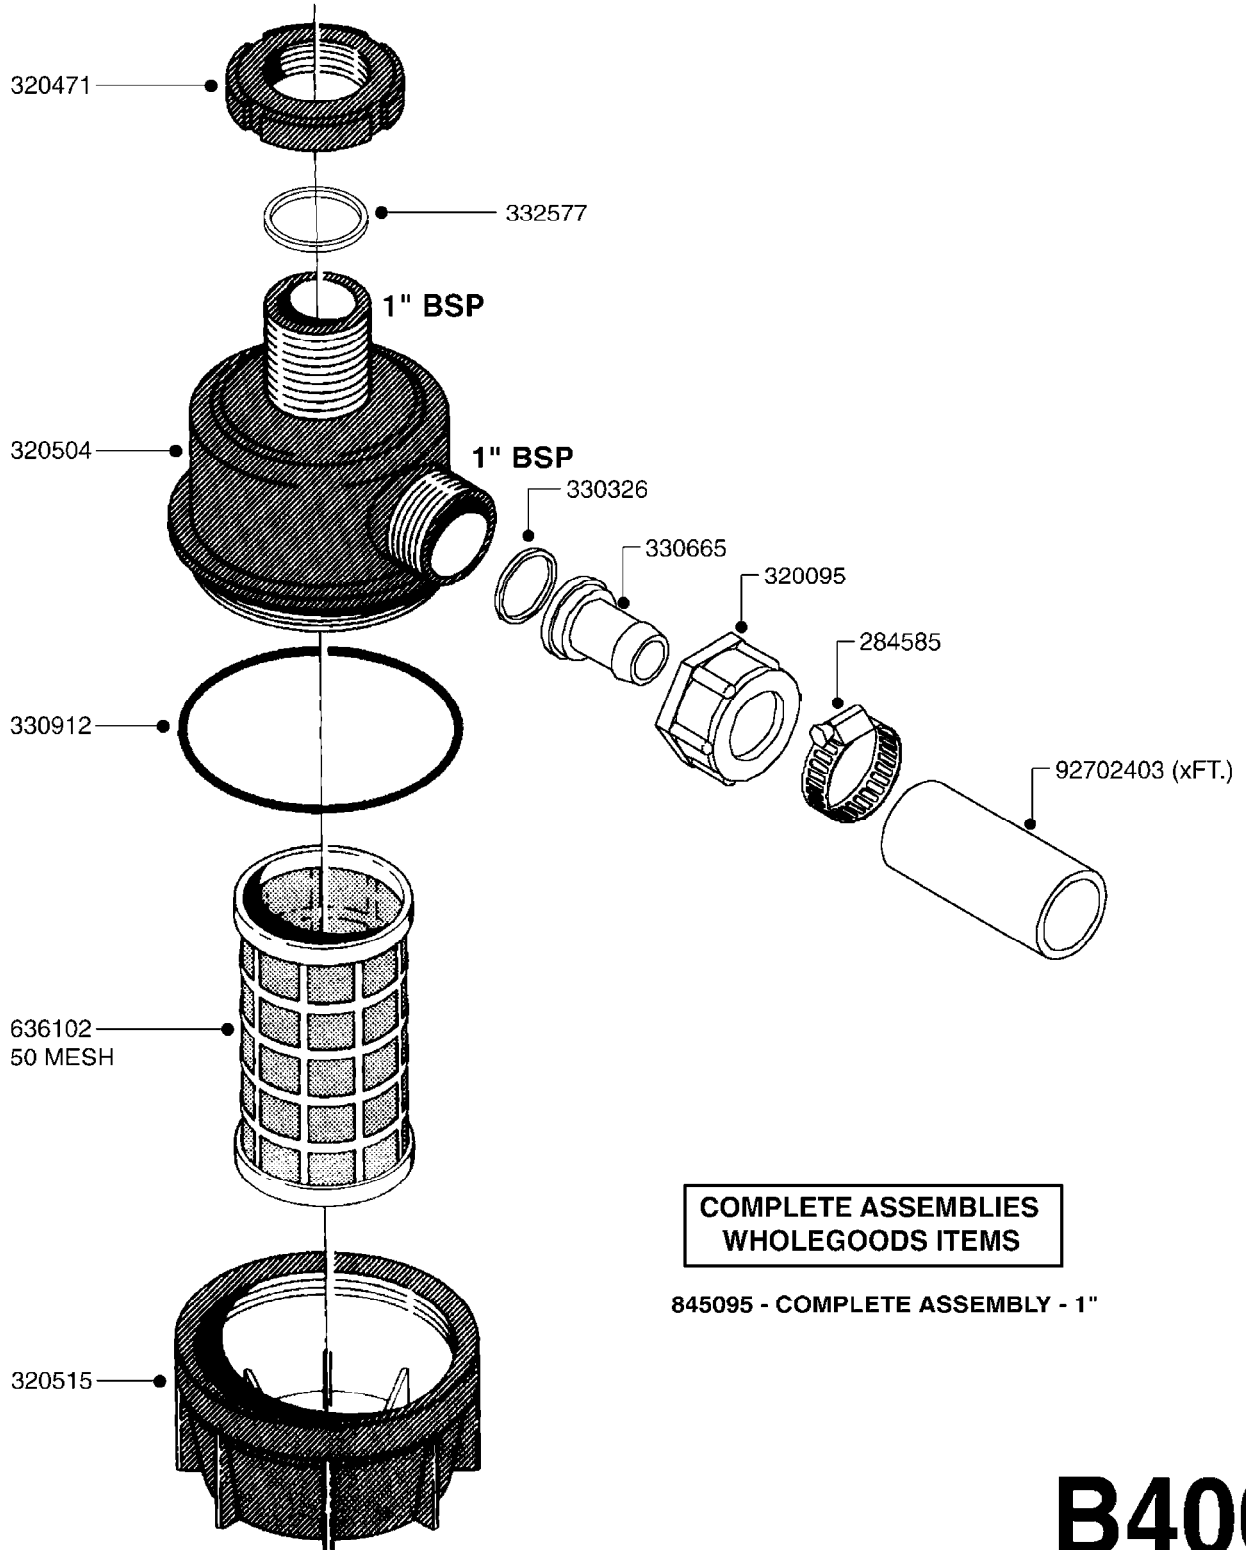

B400

SUCTION FILT. HARDI ES30/53/80
B400-HIN, 06:09:11

Page 1

Date 19.03.2013 9:44

parts-n°	order qty	description
284585	1	CLAMP HOSE GEAR 1" MINI 020
320095	1	FITT.DK NUT 1" BSP
320471	1	FITT.DK NUT 1" BSP JAMB
320504	1	FILTER HOUSING
320515	1	FILTER CAP 2-1/2' RG
330326	1	O-RING D30/D24X2 F.1"NUT
330665	1	FITT.DK HB 3/4"F.1" NUT
330912	1	O-RING D79,5/73,5XD3
332577	1	O-RING D38/D30X4 F.1" PUR.
636102	1	NK FILTER 86 30 MESH
845095	1	FILTER COMPLETE
92702403	1	HOSE PVC SUCT GRAY 1"