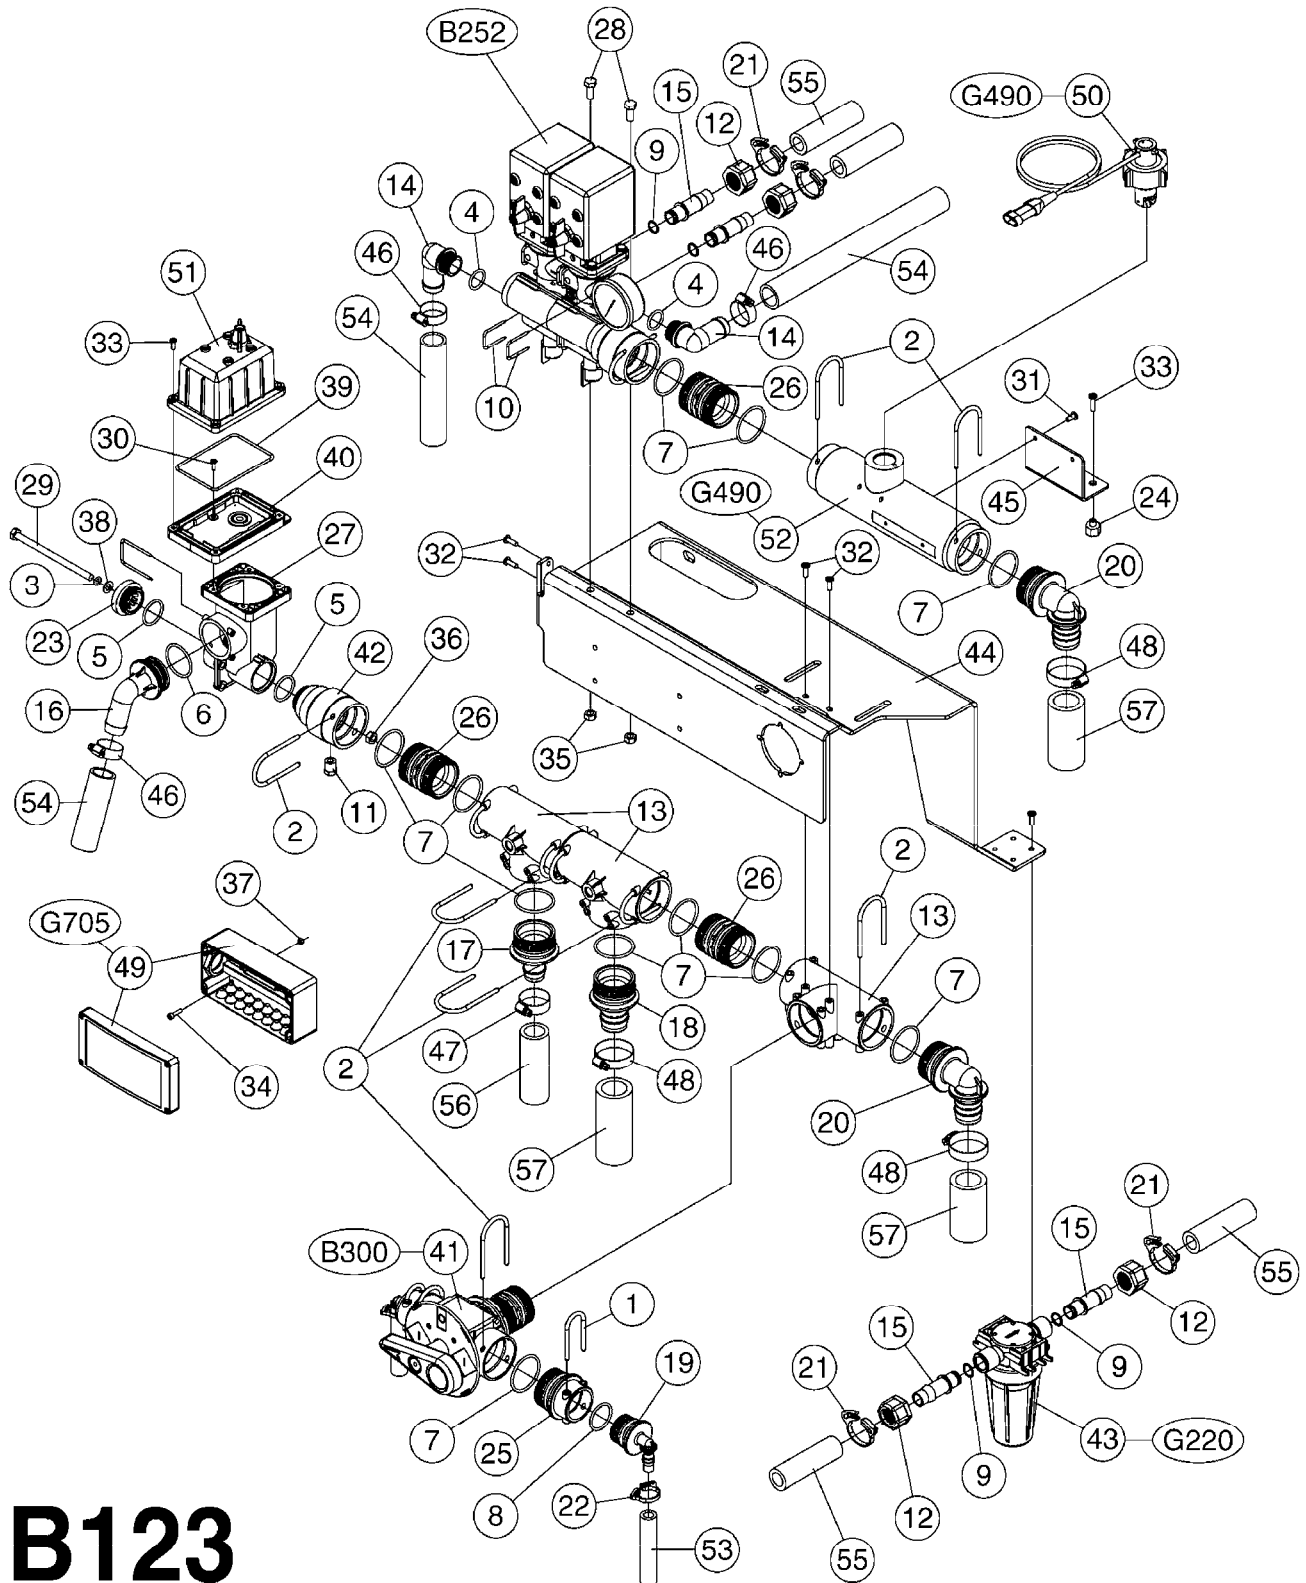

B123

EC/2 MANIFOLD SYSTEM
B123-HIN, 02:11:10

Page 1

Date 19.03.2013 9:43

Pos.	parts-n°	order qty	description
1	145995	1	FITT.DK S-53 FORK
2	145996	1	FITT.DK S-67 FORK
3	240947	1	O-RING D7.3X2.4 NITRIL
4	240951	1	O-RING D21.2X3 NITRIL
5	241441	1	O-RING D29.3X3
6	242020	1	O-RING 39.2 X 3 VITON
7	242353	1	O-RING D44.2X3.0 VITON F.S-67
8	242354	1	O-RING D32.2X3.0 VITON F.S-53
9	242594	1	O-RING D14 X 1.78 SCH.70-EPDM
10	270211	1	FITT.DK S25 FORK L=37.5
11	285126	1	PLUG 1/4'BSP PLASTIC
12	320283	1	FITT.DK NUT 3/4"BSP
13	322224	1	FITT.DK S-67 TEE
14	333561	1	FITT.DK ELB.1" EC RETURN
15	334044	1	FITT.DK HB 3/4' F. 3/4' CAP
16	334100	1	FITT.DK S-61 ELB.1" 110 DEG.
17	334231	1	FITT.DK S-67 STR.1'
18	334232	1	FITT.DK S-67 STR.1-1/4'
19	334239	1	FITT.DK S-53 ELB.1/2"
20	334244	1	FITT.DK S-67 ELB.1-1/4"
21	334531	1	CLAMP HOSE PLASTIC 3/4"
22	334534	1	CLAMP HOSE PLASTIC 1/2"
23	334548	1	END COVER
24	334558	1	NUT HEX PLASTIC INSERT
25	334564	1	FITT.DK S-67 TO S-53 ADAPTER
26	334573	1	FITT.DK S-67 CONNECTOR
27	334861	1	HOUSING F. HM EVC
28	420582	1	BOLT HEX 8.8 DEL M8X20 FT
29	421256	1	BOLT HEX 8.8 SS M8X130
30	440307	1	SCREW SHEET-METAL 3/4" NO. 10
31	440673	1	SCREW F.PLASTIC 5X12 SS
32	440675	1	SCREW F. PLASTIC 5X16 SS
33	440677	1	SCREW F. PLASTIC 5X20 SS
34	450902	1	BOLT ALLEN HEAD M4 X 16MM
35	460143	1	NUT HEX M8 LOCK
36	460817	1	NUT HEX M8 STAINLESS DIN 934
37	461145	1	NUT HEX M4 LOCK
38	471126	1	WASHER D16/D8.4X1.6 SS
39	614421	1	GASKET F/MOTOR HOUSE-ON/OFF TR
40	725070	1	BRKT. PLATE F/PRES. CONT. EC
41	729796	1	VALVE S-67 MANUAL D33 J-D
42	731811	1	FITT.DK ADAPTOR S67 EC BOOM SE
43	845218	1	FILTER IN-LINE 3/4'50 MESH OML
44	16101803	1	CONTROL BRACKET F. MERCURY EC2
45	16101903	1	FLOW METER BRACKET ALIGNED
46	28029903	1	CLAMP HOSE GEAR P3/4"-S1" 6712
47	28030003	1	CLAMP HOSE GEAR P1" 6716
48	28030103	1	CLAMP HOSE GEAR P5/4-S1.5"6724
49	72115400	1	CONNECTION BOX F. OP. UNIT SV9
50	72117500	1	FLOW SENSOR - M.AMP L=1M
51	72182900	1	MOTER REG.DME37 1:150 AMP YELL
52	84208003	1	FLOW METER,4-70 GPM,S67,CAL
53	92702103	1	HOSE R X1/2" X300PSI WP X0012"
54	92702403	1	HOSE PVC SUCT GRAY 1"
55	92703203	1	HOSE R X3/4" X300PSI WP X0012"
56	92712403	1	HOSE R X1" X300PSI WP X0012"
57	92734403	1	HOSE R X5/4" X200PSI WP X0012"