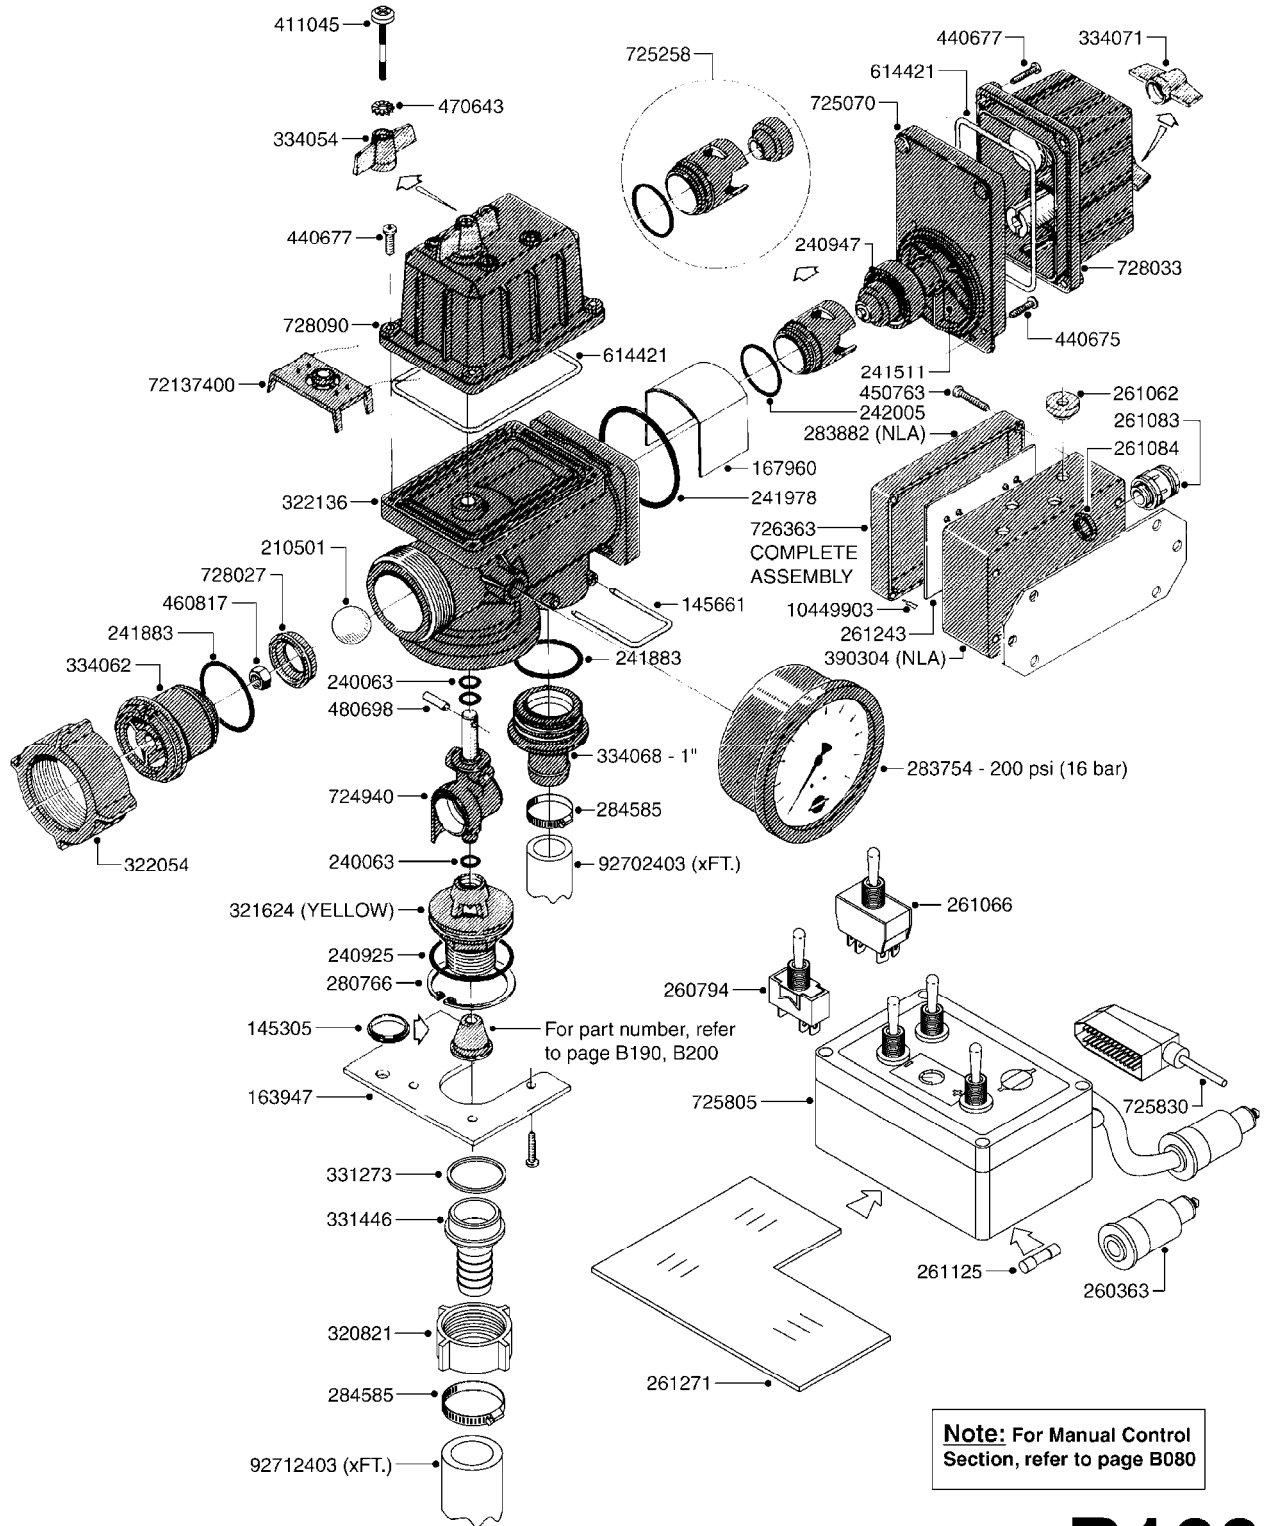

Note: For Manual Control Section, refer to page B080

B160

CONTROL - TLE
B160-HIN, 16:12:08

Page 1

Date 19.03.2013 9:43

parts-n°	order qty	description
145305	1	NOZZLE F.OP.UNIT PUMP 462
145661	1	FITT.DK S-61 FORK
163947	1	FITTING FOR BK 180
167960	1	WEAR SHIELD EC CONTROL
210501	1	BALL PLASTIC D25
240063	1	O-RING D14,1/9,3 X 2,4
240925	1	O-RING D49.5X3 NITRIL
240947	1	O-RING D7.3X2.4 NITRIL
241511	1	O-RING D18X2
241883	1	O-RING D39.2X3 NITRIL
241978	1	O-RING 64.5X3,0
242005	1	O-RING D32.1X1.6 NITRIL
260363	1	PLUG 2 POLE 12V
260794	1	SWITCH F.PRESS ADJ.EC CONTROL
261062	1	GROMMET
261066	1	SWITCH 2 POLE
261083	1	GROMMET (PLASTIC) F.ELEC.CABLE
261084	1	NUT F.261083 GROMMET
261125	1	FUSE 5 X 20 500mA
261243	1	PRINT PLATE F/CONNECTOR BOX BK
261271	1	CIRCUIT BOARD EC/BK
280766	1	SNAP-RING INNER 55X2 DIN 472
283754	1	GAUGE 2.5'BR REAR PSI200 BAR16
283882	1	COVER F.CONN.BOX EC-BK
284585	1	CLAMP HOSE GEAR 1" MINI 020
320821	1	FITT.DK NUT 1-1/2" BSP
321624	1	BOTTOM PIECE F.BALL OPER.UNIT
322054	1	UNION NUT BLACK S61 x 2
322136	1	HOUSING F.OPERATING UNIT EC
331273	1	O-RING D44/D38X2 F.1-1/2"
331446	1	FITT.DK HB 1" F.1-1/2" NUT
334054	1	GRIP F.MAN.OP.EC ON/OFF RED
334062	1	CONNECT. BRANCH F/EC OP. UNIT
334068	1	FITT.DK S-61 STR.1"
334071	1	GRIP F.MAN.OP.EC PRESS.REG.RED
390304	1	HOUSING F.CONN.BOX
411045	1	SCREW M4 X 16MM STAINLESS
440675	1	SCREW F. PLASTIC 5X16 SS
440677	1	SCREW F. PLASTIC 5X20 SS
450763	1	SCREW M4X25
460817	1	NUT HEX M8 STAINLESS DIN 934
470643	1	WASHER LOCK
480698	1	PIN M5X10 SLOTTED
614421	1	GASKET F/MOTOR HOUSE-ON/OFF TR
724940	1	BALL HOUSE MOUNTED - EC
725070	1	BRKT. PLATE F/PRES. CONT. EC
725258	1	REG. KIT OLD (NEW 740994)
725805	1	CONTROL BOX F/EC/BK OPER UNIT
725830	1	WIRE F/CONTROL BOX EC/BK
726363	1	CONNECTING BOX FOR OPERATING U
728027	1	BUSHING WITH SEAT
728033	1	MOTOR UNIT F.PRES.REG.EC GREEN
728090	1	MOTOR UNIT F.ON/OFF EC GREEN
10449903	1	ELEC.CONNECTOR FOR EC JUNC.BOX
72137400	1	MCROSWCH ASSY F. ON/OFF VLV
92702403	1	HOSE PVC SUCT GRAY 1"
92712403	1	HOSE R X1" X300PSI WP X0012"