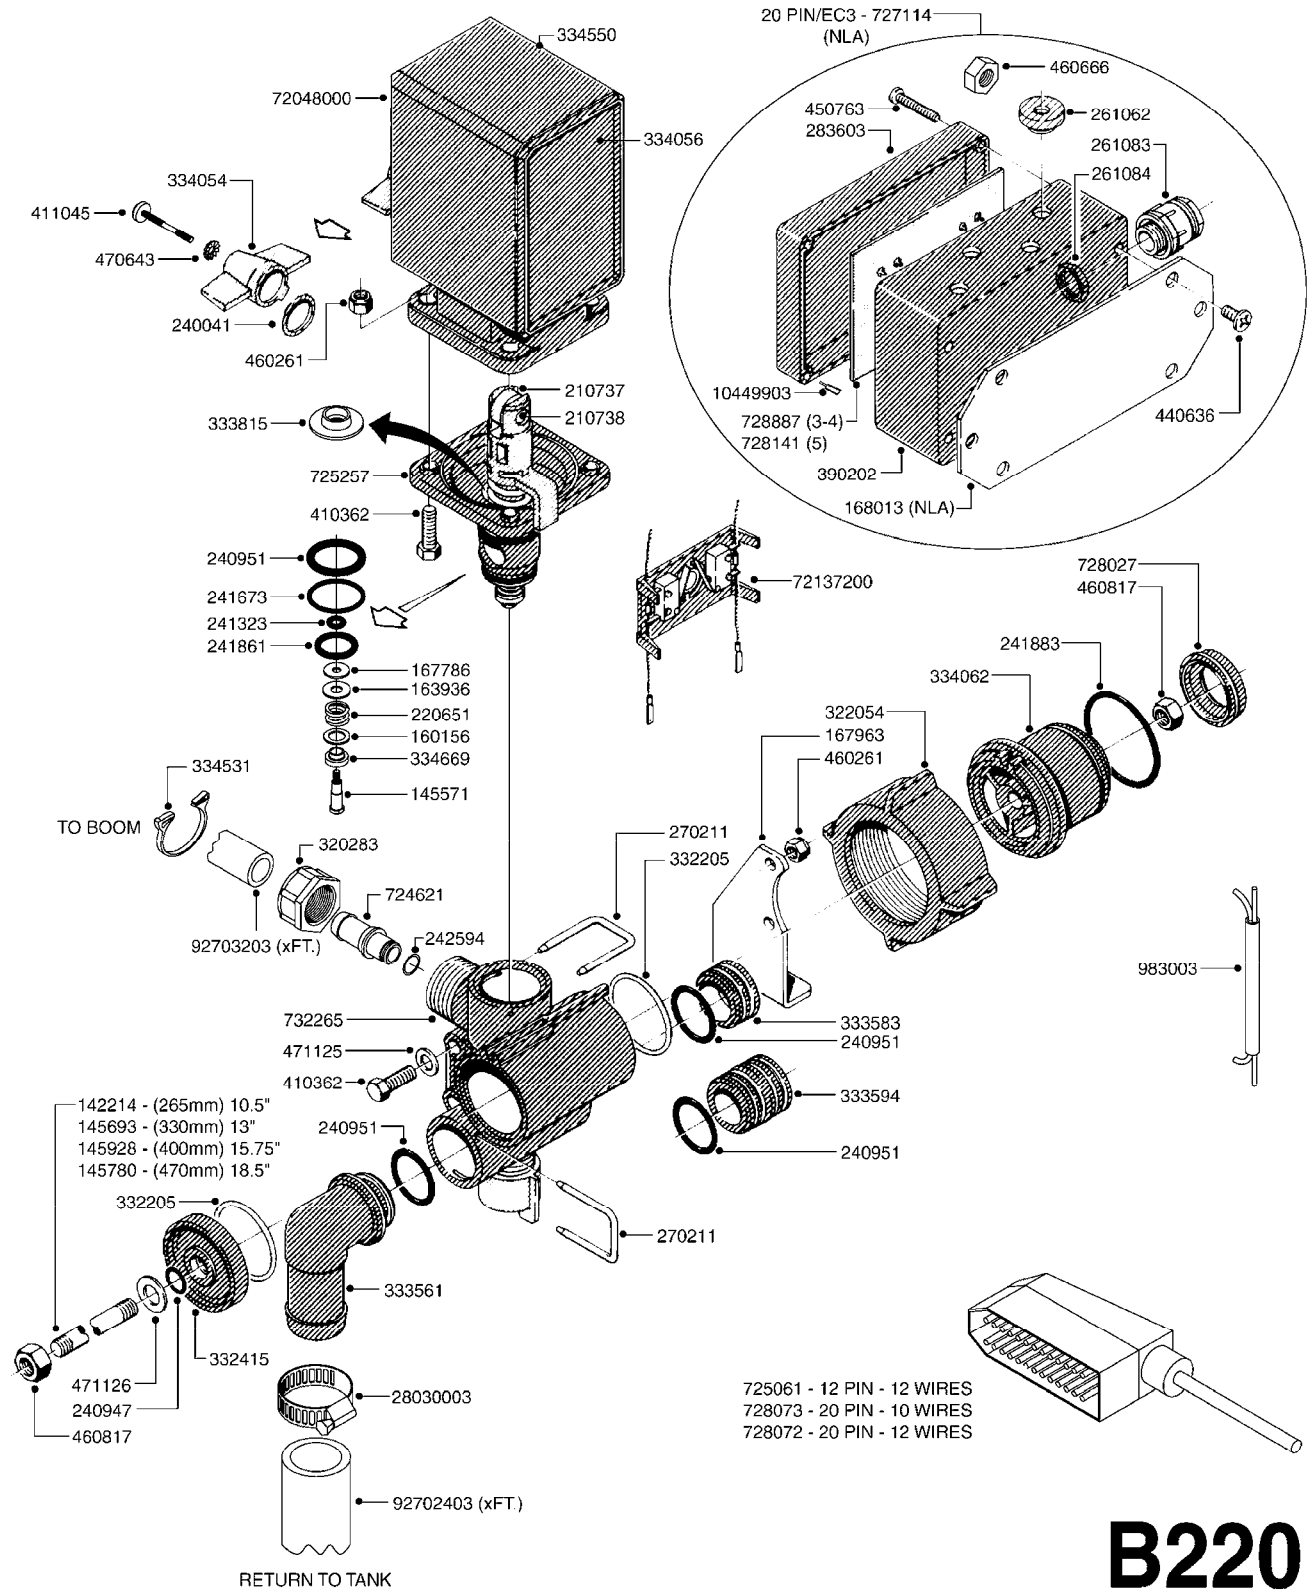

B220

EC BOOM VALVE - ELEC. (RED GRP)
B220-HIN, 16:12:08

Page 1

Date 19.03.2013 9:43

parts-n°	order qty	description
142214	1	STUD BOLT 8 X 265 - 5 MODULS
145571	1	STUD BOLT F/PNEUM. DISTRIBUTOR
145693	1	STUD BOLT M8X330
145780	1	STUD BOLT M8 X 470
145928	1	STUD BOLT 8M X 400
160156	1	WASHER D14.1/D9.2X1 SS
163936	1	WASHER D15/D6.2X1
167786	1	WASHER D13/D4.2X1
167963	1	MOUNT BKT.F.EC BOOM SEC.
168013	1	MOUNT BRKT F.CONNECT BOX-NLA
210737	1	BEARING BALL D7 RSTO 5 TN
210738	1	BEARING ROLLER D7 L=16 SS
220651	1	SPRING PRESSURE D12.5/5
240041	1	O-RING D15,1/10,3 X 2,4
240947	1	O-RING D7.3X2.4 NITRIL
240951	1	O-RING D21.2X3 NITRIL
241323	1	O-RING D5.3X2.4 NITRIL
241673	1	O-RING D22.1X1.6
241861	1	O-RING D15.3X2.4 VITON
241883	1	O-RING D39.2X3 NITRIL
242594	1	O-RING D14 X 1.78 SCH.70-EPDM
261062	1	GROMMET
261083	1	GROMMET (PLASTIC)F.ELEC.CABLE
261084	1	NUT F.261083 GROMMET
270211	1	FITT.DK S25 FORK L=37.5
283603	1	LID F. SQ.BOX 120X80X15 MM
320283	1	FITT.DK NUT 3/4"BSP
322054	1	UNION NUT BLACK S61 x 2
332205	1	O-RING D43/39XD2
332415	1	COVER
333561	1	FITT.DK ELB.1" EC RETURN
333583	1	END PIECE FOR BYPASS
333594	1	CONNECTING PIECE F. BYPASS
333815	1	DISTANCE RING
334054	1	GRIP F.MAN.OP.EC ON/OFF RED
334056	1	COVER F/MOTOR HOUSE EC DIST.
334062	1	CONNECT. BRANCH F/EC OP. UNIT
334531	1	CLAMP HOSE PLASTIC 3/4"
334550	1	MOTOR HOUSE SECT VALVE
334669	1	VALVE CONE D14/D7-SH 63 WHITE
390202	1	CONN.BOX EC OPER.UNIT
410362	1	BOLT HEX 8.8 DEL M6X20 FT
411045	1	SCREW M4 X 16MM STAINLESS
440636	1	SCREW SHEET-METAL 1/2" NO 12
450763	1	SCREW M4X25
460261	1	NUT HEX M6X1 LOCK
460666	1	NUT HEX M4
460817	1	NUT HEX M8 STAINLESS DIN 934
470643	1	WASHER LOCK
471125	1	WASHER D12/D6.4x1.6 SS
471126	1	WASHER D16/D8.4X1.6 SS
724621	1	FITT.DK HB 3/4"ASSY F.3/4" NUT
725061	1	CABLE - EC 12WIRE L=6000mm
725257	1	SPINDLE SECT. F/EC DISTRIBUTOR
727114	1	CONNECTOR BOX WITH CABLE
728027	1	BUSHING WITH SEAT
728072	1	CABLE F.CONTROL BOX 6M EC/4
728073	1	CABLE F.CONTROL BOX 6M EC/3
728141	1	CIRCUIT BOARD F.EC7 CONN. BOX
728887	1	CIRCUIT BOARD EC CONTROL
732265	1	DISTRIB HOUSING W/CONST PR RED