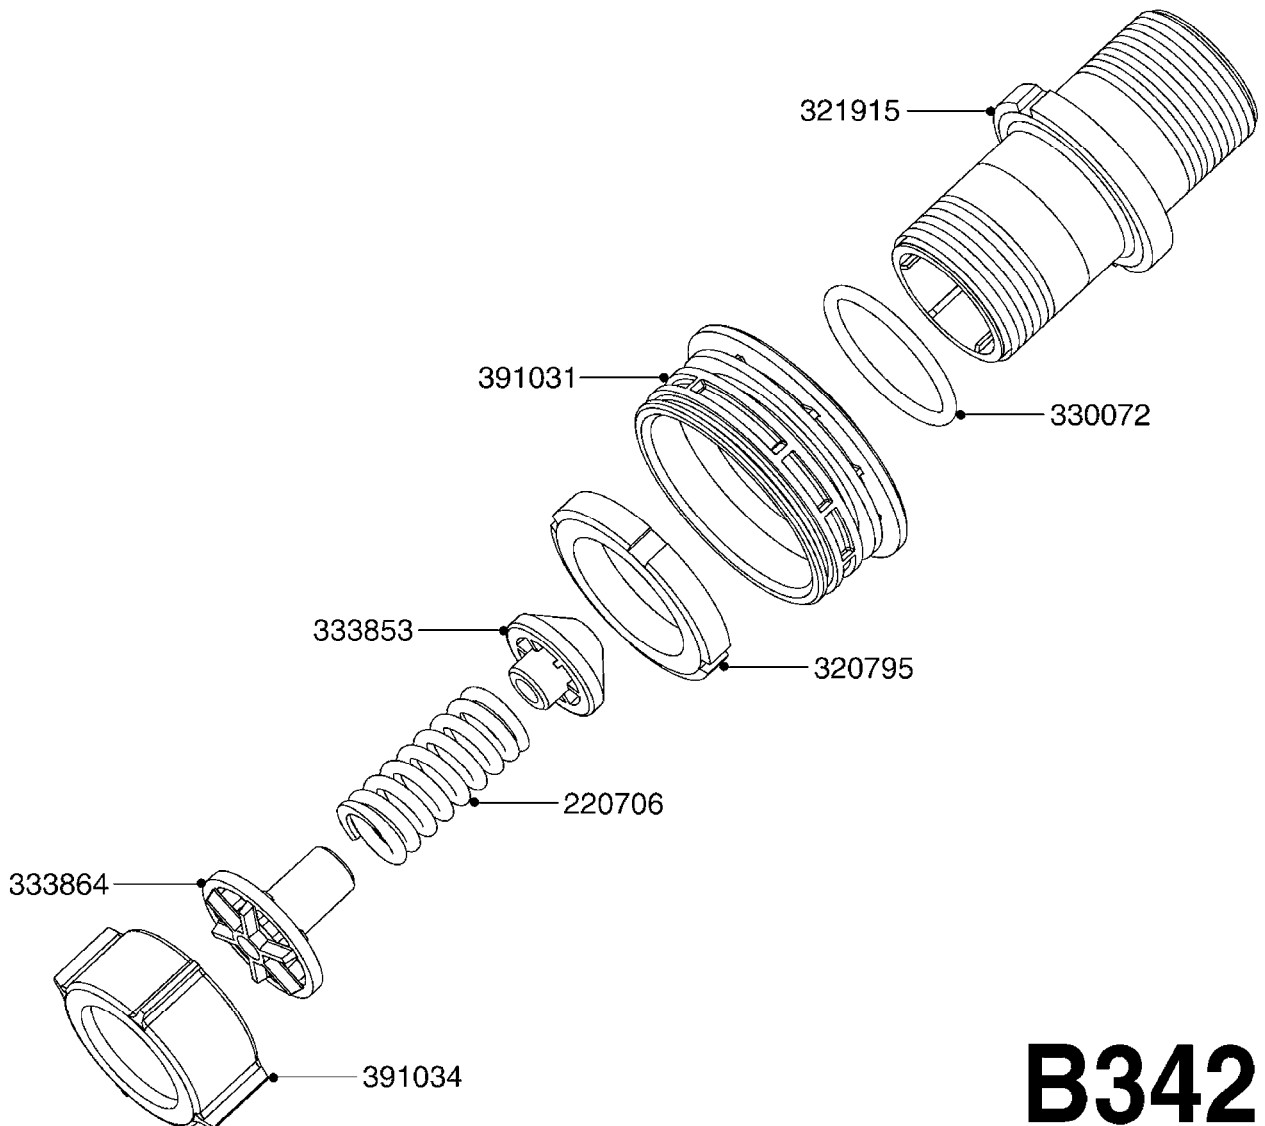

70053303 - 15 BAR S93 Tested

PRESSURE RELIEF VALVE - S93
B342-HIN, 12:12:05

Page 1

Date 19.03.2013 9:44

parts-n°	order qty	description
220706	1	SPRING SCF 12 BAR
320795	1	FITT.DK NUT 1-1/2" BSP JAMB
321915	1	HOUSING F. SAFETY VALVE
330072	1	O-RING D53,5/D45,5X4
333853	1	CONE D35.4
333864	1	GUIDE F. SAFETY VALVE SPRING
391031	1	RELIEF VALVE ADAPTER
391034	1	NUT 1 1/2 BSP SPECIAL
70053303	1	SAFETY VALVE 15 BAR S93 TESTED