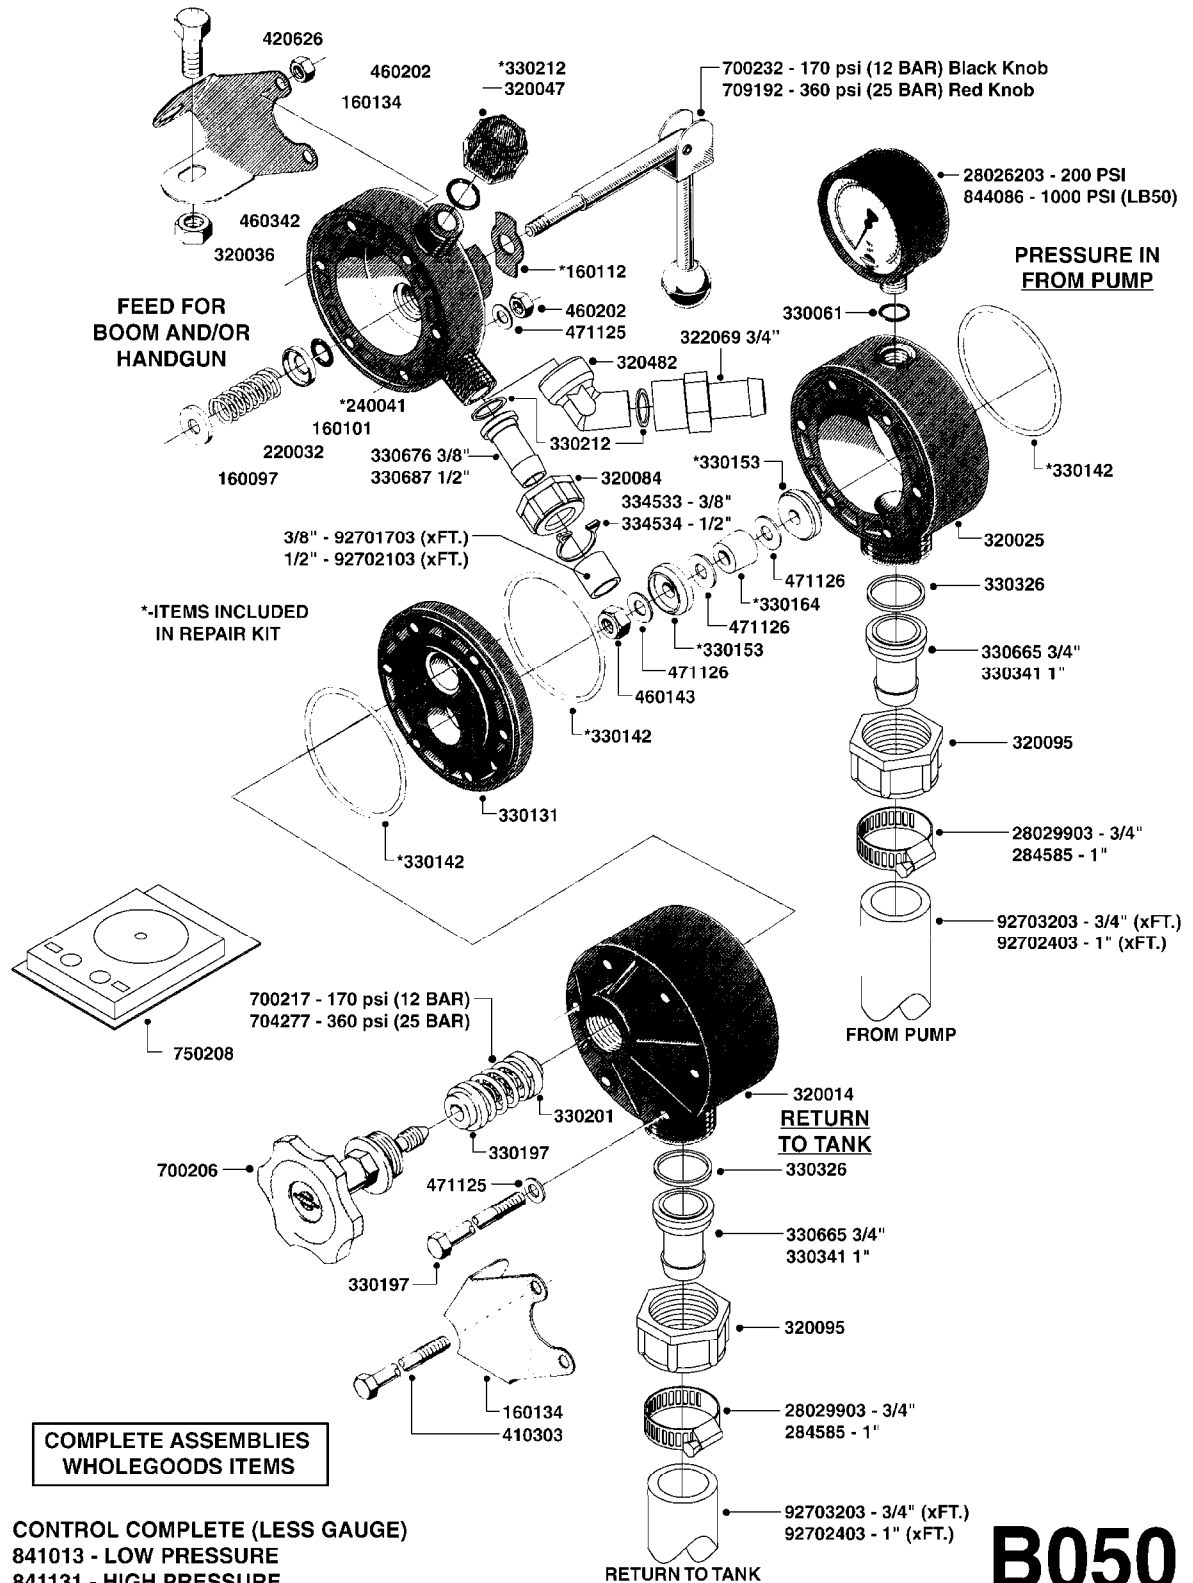

B050

parts-n°	order qty	description
160097	1	SPRING RETAINER 8,2/19
160101	1	SPRING RETAINER 10,5/19
160112	1	WEAR PLATE M70
160134	1	MOUNTING PLATE M 70
220032	1	SPRING FOR PIVOT 48,5/0 14,5
240041	1	O-RING D15,1/10,3 X 2,4
284585	1	CLAMP HOSE GEAR 1" MINI 020
320014	1	CASING CONTROL UNIT, END M70
320025	1	CASING CONTROL UNIT,CENTRE M70
320036	1	CAS. CONTR. UNIT END M70
320047	1	FITT.DK CAPNUT 1/2" BSP
320084	1	FITT.DK NUT 1/2" BSP
320095	1	FITT.DK NUT 1" BSP
320482	1	FITT.DK ELB. 1/2" BSP 60 DEG.
322069	1	FITTING
330061	1	O-RING D16/D11X2,5
330131	1	CASING CONTROL UNIT , MODEL 70
330142	1	O-RING D69X2
330153	1	VALVE CONE D26
330164	1	SPACER CONTROL UNIT, MODEL 70
330197	1	SPRING GUIDE
330201	1	VALVE CONE D24
330212	1	O-RING D19/D14X2.4 F.1/2"NUT
330326	1	O-RING D30/D24X2 F.1"NUT
330341	1	FITT.DK HB 1" F. 1" NUT
330665	1	FITT.DK HB 3/4"F.1" NUT
330676	1	FITT.DK HB 3/8" F. 1/2" NUT
330687	1	FITT.DK HB 1/2" F. 1/2" NUT
334533	1	CLAMP HOSE PLASTIC 3/8"
334534	1	CLAMP HOSE PLASTIC 1/2"
410303	1	BOLT HEX 8.8 DEL M6X130
420626	1	BOLT HEX 8.8 DEL M10X20 FT
460143	1	NUT HEX M8 LOCK
460202	1	NUT HEX M6
460342	1	NUT HEX M10
471125	1	WASHER D12/D6.4x1.6 SS
471126	1	WASHER D16/D8.4x1.6 SS
700206	1	RELIEF SCREW COMPLETE 3/4" RG
700217	1	PRESSURE REGULAT SPRING(ARM 70
700232	1	HANDLE, M70 CONTROL,BLACK
704277	1	PRESSURE SPRING COMPL. M70 HT
709192	1	HANDLE, M70 CONTROL, RED,
750208	1	REPAIR KIT M70
841013	1	OPERATING UNIT M70
841131	1	OP.UN.M70 HT
844086	1	GAUGE 2.5'BR BOTT.PSI1000BAR80
28026203	1	GAUGE 200PSI/BR,2.5"1/4BSP-BTM
28029903	1	CLAMP HOSE GEAR P3/4"-S1" 6712
92701703	1	HOSE R X3/8" X300PSI WP X0012"
92702103	1	HOSE R X1/2" X300PSI WP X0012"
92702403	1	HOSE PVC SUCT GRAY 1"
92703203	1	HOSE R X3/4" X300PSI WP X0012"