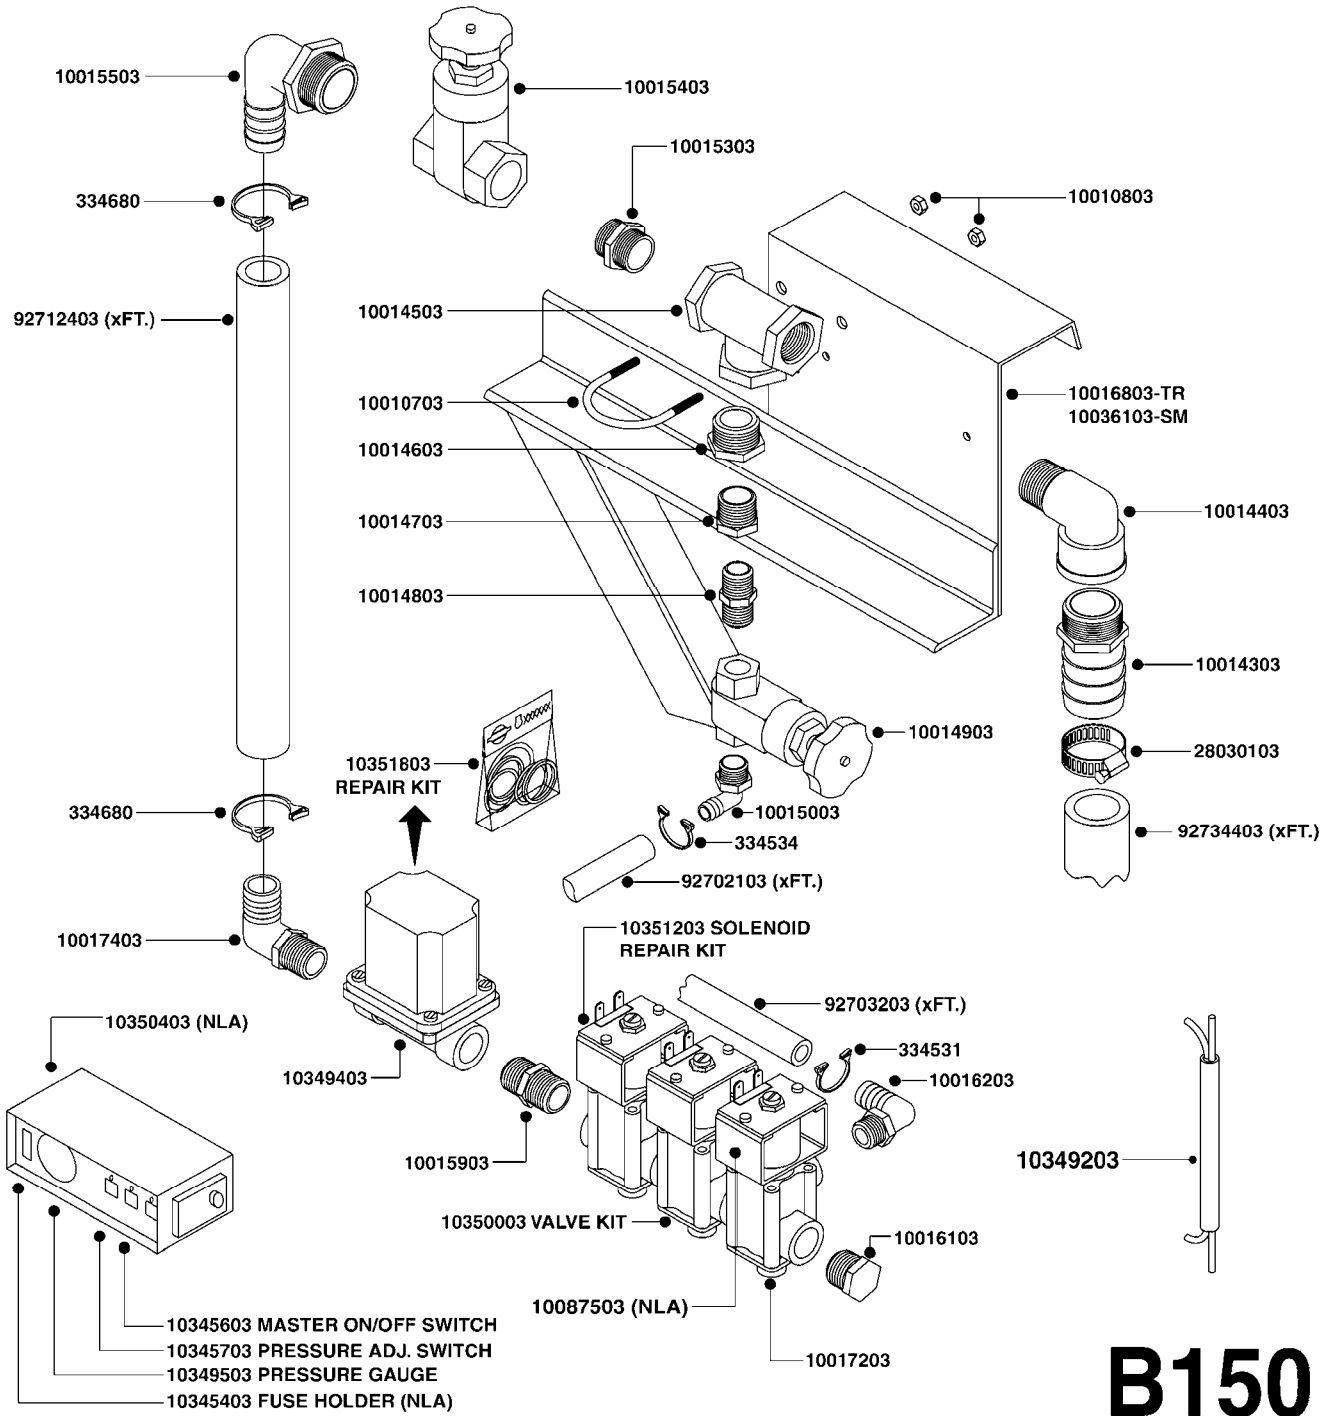

**B140**

PRESSURE REG. VALVE - CB/2  
B140-HIN, 01:01:01

Page 1

Date 19.03.2013 9:43

parts-n°	order qty	description
219066	1	BALL F.VALVE CB/2
229022	1	SPRING FOR CB/2 VALVE DIAL
242161	1	O-RING 6 X 3.0
249031	1	O-RING
249058	1	O-RING
249059	1	O-RING D47.3 X 2.62
249060	1	O-RING
249061	1	O-RING
249063	1	SEAL
249064	1	O-RING
269023	1	CB/2 MOTOR F.PRESSURE VALVE
269024	1	MICRO SWITCH F. CB/2 MOTOR
269025	1	ELEC. CONNECTOR
269026	1	ELECTRIC CABLE
269027	1	NUT F.CABLE LOCK
269028	1	GROMMET
269030	1	MOTOR UNIT CB/2 PRESS. REG.
269034	1	VALVE ASSY. PRESS.REG. CB/2
289314	1	MOTOR HOUSING CB/2
289315	1	MOTOR HOUSING LID CB/2
289316	1	U-CLAMP
289317	1	SNAP RING
289318	1	GUIDE M20 x 1.5
289319	1	HINGED D. 14.95 x 9.2
289321	1	OUTLET FITT.3/4"BSP PRESS.REG
289323	1	SEAT F.BALL CB/2 VALVE
289324	1	SEAT F.BALL CB/2 VALVE
289326	1	MOTOR HOUSING F.PRES.REG.CB/2
289328	1	NUT F.PRESS.REG VALVE CB/2
289333	1	SLEEVE F.BALL SEAT CB/2
289334	1	REG.F.PRESS.REG VALVE CB/2
289335	1	SPACER F.PRESS.REG VALVE CB/2
289336	1	SPRING RET.CAP F.VALVE CB/2
289337	1	NUT F.PRESS.REG VALVE CB/2
289838	1	CAP F.PRESS.REG VALVE CB/2
459044	1	SCREW
459045	1	SCREW
759048	1	REPAIR KIT CB/2 PRESS.REG.VALV
978931	1	I.D. TAG