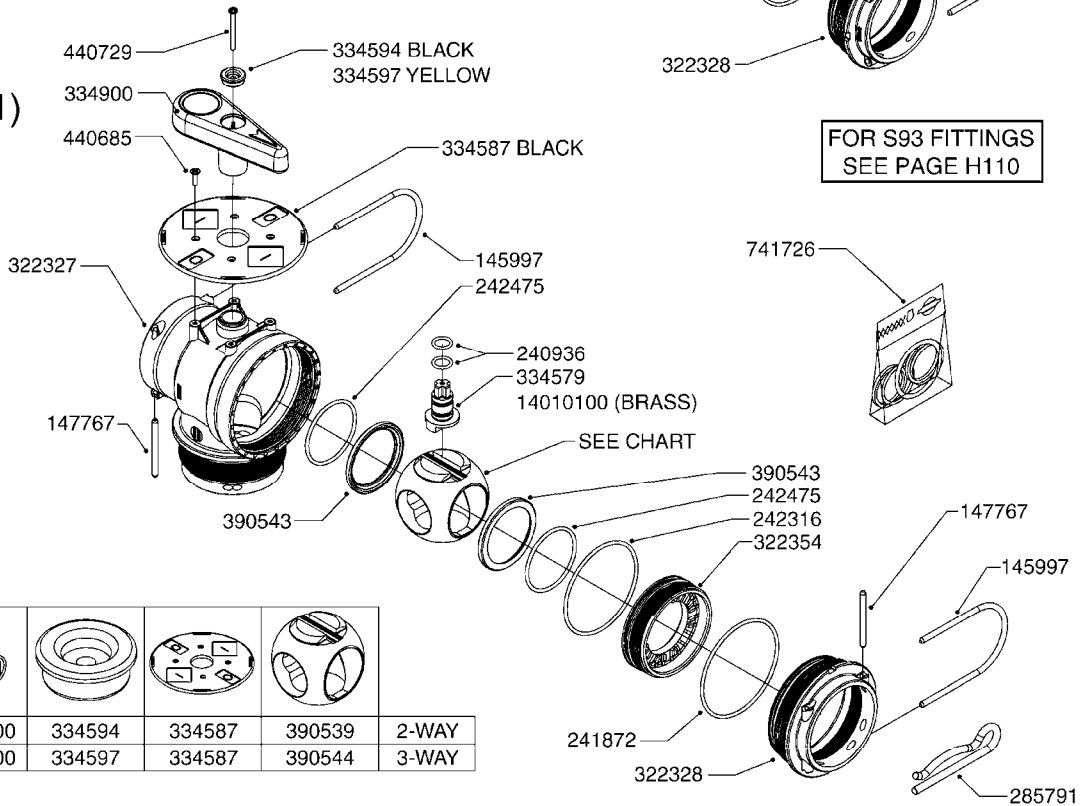

S93 (01)

				2-WAY
				3-WAY

FOR S93 FITTINGS
SEE PAGE H110

B320