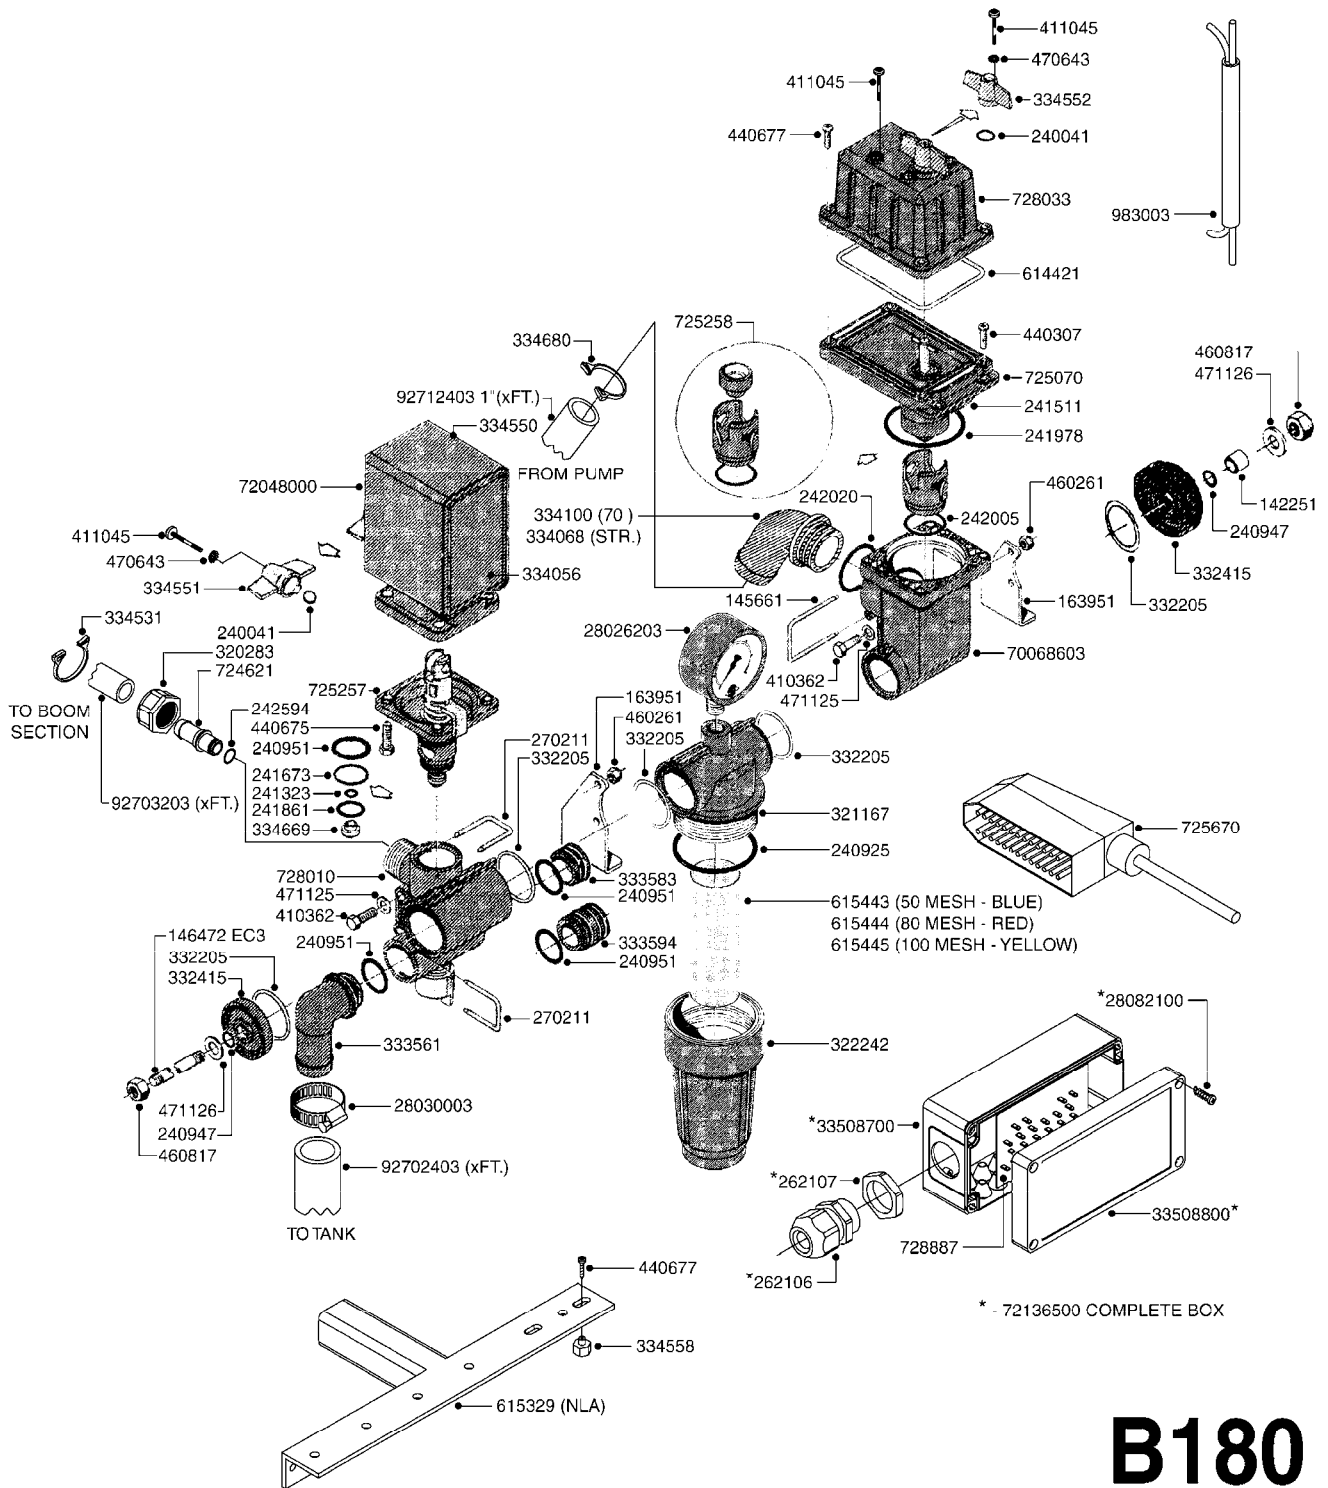

B180

parts-n°	order qty	description
142251	1	BUSHING FOR LID
145661	1	FITT.DK S-61 FORK
146472	1	BOLT STUD M8X420
163951	1	MOUNT BRACKET FOR BK180 SECTIO
240041	1	O-RING D15,1/10,3 X 2,4
240925	1	O-RING D49.5X3 NITRIL
240947	1	O-RING D7.3X2.4 NITRIL
240951	1	O-RING D21.2X3 NITRIL
241323	1	O-RING D5.3X2.4 NITRIL
241511	1	O-RING D18X2
241673	1	O-RING D22.1X1.6
241861	1	O-RING D15.3X2.4 VITON
241978	1	O-RING 64.5X3,0
242005	1	O-RING D32.1X1.6 NITRIL
242020	1	O-RING 39.2 X 3 VITON
242594	1	O-RING D14 X 1.78 SCH.70-EPDM
262106	1	BULKHEAD F. CABLE 6.5-14 BLACK
262107	1	NUT F. BULKHEAD CABLE BLACK
270211	1	FITT.DK S25 FORK L=37.5
320283	1	FITT.DK NUT 3/4"BSP
321167	1	FILTER HOUSE S 63 X 4
322242	1	FILTER BOWL / IN-LINE
332205	1	O-RING D43/39XD2
332415	1	COVER
333561	1	FITT.DK ELB.1" EC RETURN
333583	1	END PIECE FOR BYPASS
333594	1	CONNECTING PIECE F. BYPASS
334056	1	COVER F/MOTOR HOUSE EC DIST.
334068	1	FITT.DK S-61 STR.1"
334100	1	FITT.DK S-61 ELB.1" 110 DEG.
334531	1	CLAMP HOSE PLASTIC 3/4"
334550	1	MOTOR HOUSE SECT VALVE
334551	1	GRIP F.MAN.OP.EC ON/OFF GREEN
334552	1	GRIP F.MAN.OP.EC PRES.REG.GREE
334558	1	NUT HEX PLASTIC INSERT
334669	1	VALVE CONE D14/D7-SH 63 WHITE
334680	1	CLAMP HOSE PLASTIC 1"
410362	1	BOLT HEX 8.8 DEL M6X20 FT
411045	1	SCREW M4 X 16MM STAINLESS
440307	1	SCREW SHEET-METAL 3/4" NO. 10
440675	1	SCREW F. PLASTIC 5X16 SS
440677	1	SCREW F. PLASTIC 5X20 SS
460261	1	NUT HEX M6X1 LOCK
460817	1	NUT HEX M8 STAINLESS DIN 934
470643	1	WASHER LOCK
471125	1	WASHER D12/D6.4x1.6 SS
471126	1	WASHER D16/D8.4X1.6 SS
614421	1	GASKET F/MOTOR HOUSE-ON/OFF TR
615329	1	BRACKET F.ESC CONTROL VALVES
615443	1	FILTER ELEM.50 MESH BLUE
615444	1	FILTER ELEM.80 MESH RED
615445	1	FILTER ELEM.100 MESH YELLOW
724621	1	FITT.DK HB 3/4"ASSY F.3/4" NUT
725070	1	BRKT. PLATE F/PRES. CONT. EC
725257	1	SPINDLE SECT. F/EC DISTRIBUTOR
725258	1	REG. KIT OLD (NEW 740994)
725670	1	CABLE 6000MM EC-3
728010	1	DISTRIB HOUSING W/CONST PR GRN
728033	1	MOTOR UNIT F.PRES.REG.EC GREEN
728887	1	CIRCUIT BOARD EC CONTROL
983003	1	CABLE ELEC.2X1MM WIRE BLACK EC