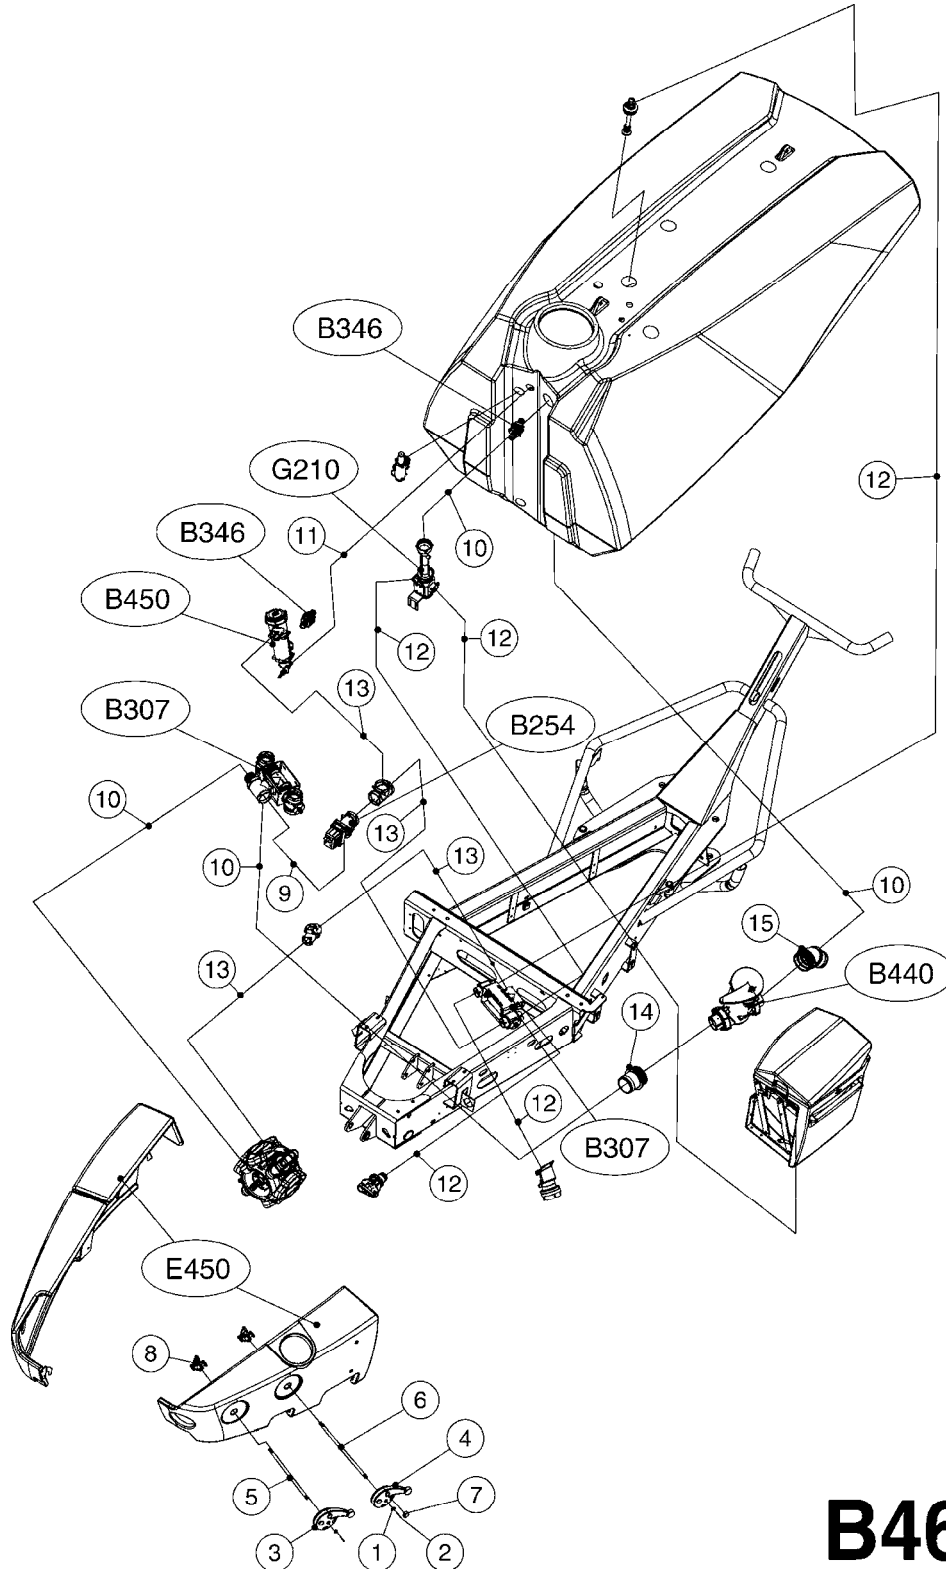

**B460**

NCM 4400/6600 MANIFOLD  
B460-HIN, 05:01:12

Page 1  
Date 19.03.2013 9:44

Pos.	parts-n°	order qty	description
1	334594	1	PLUG F.VALVE HANDLE BLACK
2	411006	1	SCREW M4X40 SLOTTED
3	741844	1	VALVE HANDLE ASSY. SUCTION NCM
4	741845	1	VALVE HANDLE ASSY. PRESSUR NCM
5	14038100	1	AXLE FOR SUCTION VALVE HANDLE
6	14038200	1	AXLE FOR PRESSURE VALVE HANDLE
7	33505200	1	PLUG FOR SMART VALVE HANDLE
8	72283000	1	AXLE JOINT F. SMARTVALVE HANDL
9	92702703	1	HOSE PVC SUCT GRAY 2"
10	92702803	1	HOSE PVC SUCT GRAY 2-1/2"
11	92703203	1	HOSE R X3/4" X300PSI WP X0012"
12	92712403	1	HOSE R X1" X300PSI WP X0012"
13	92734403	1	HOSE R X5/4" X200PSI WP X0012"
14	727133	1	FITT. S93 2-1/2" STR. S W/O-RI
15	72072900	1	FITT.S93 2-1/2" 45°PVC W/ORING