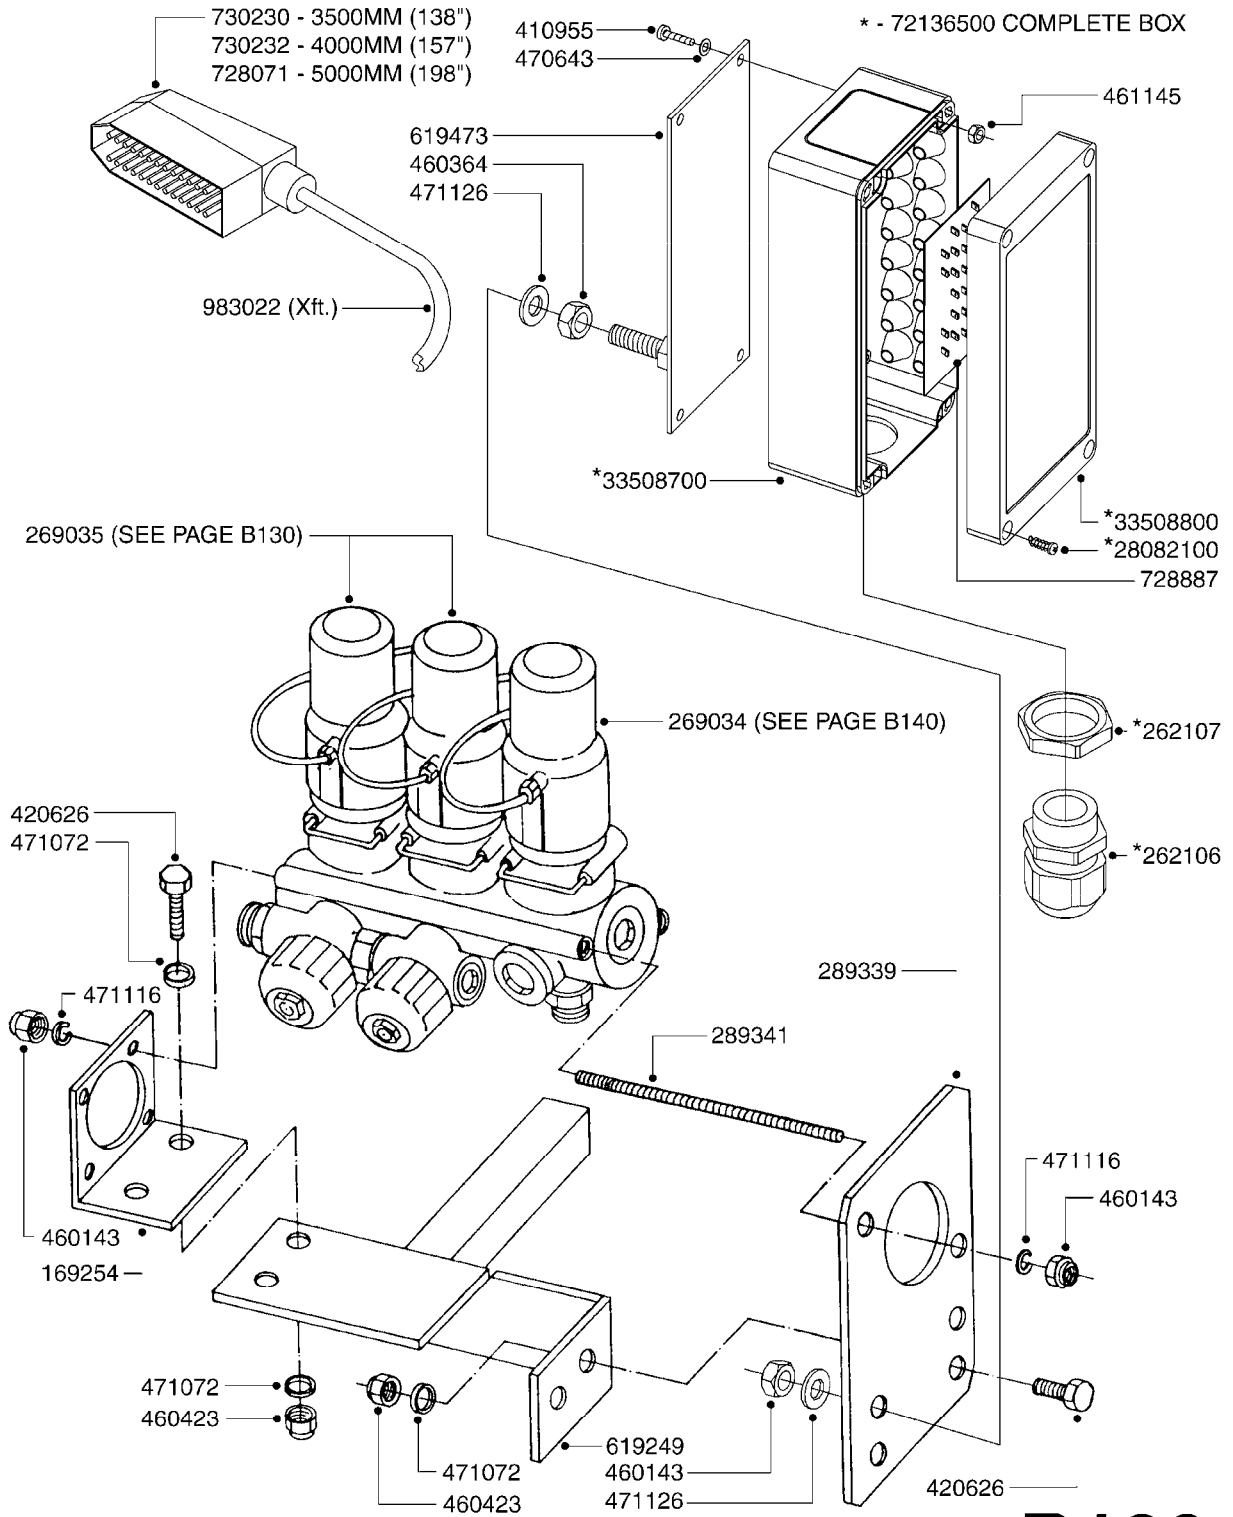

# B110

BK-180 REMOTE CONTROL CABLE  
B110-HIN, 01:01:01

Page 1

Date 19.03.2013 9:43

parts-n°	order qty	description
142516	1	SCREW SET M10 BENT F. LOCKING
142881	1	WIRE HOLDER FOR REMOTE CONTROL
142892	1	END NIPPLE F.REMOTE CABLE
281536	1	ALLEN WRENCH 3MM
410605	1	BOLT HEX 8.8 DEL M6X80
420604	1	BOLT HEX 8.8 DEL M10X25 FT
450564	1	SCREW M6X12 ALLEN
460261	1	NUT HEX M6X1 LOCK
460423	1	NUT HEX M10X1.5 LOCK
471122	1	WASHER D20/D10.5X2 SS
611693	1	ARM FOR REMOTE CONTROL BK180
612124	1	BRACKET FOR OP.UNIT F REM.CTR
612566	1	MOUNT BRACKET F.FAN CABLE ASSY
612754	1	HANDLE FOR REMOTE CONTROL
715444	1	REMOTE CONTROL CABLE COMPLETE
715466	1	MOUNTING PLATE
833567	1	REMOTE CONTROL ON/OFF BK 180