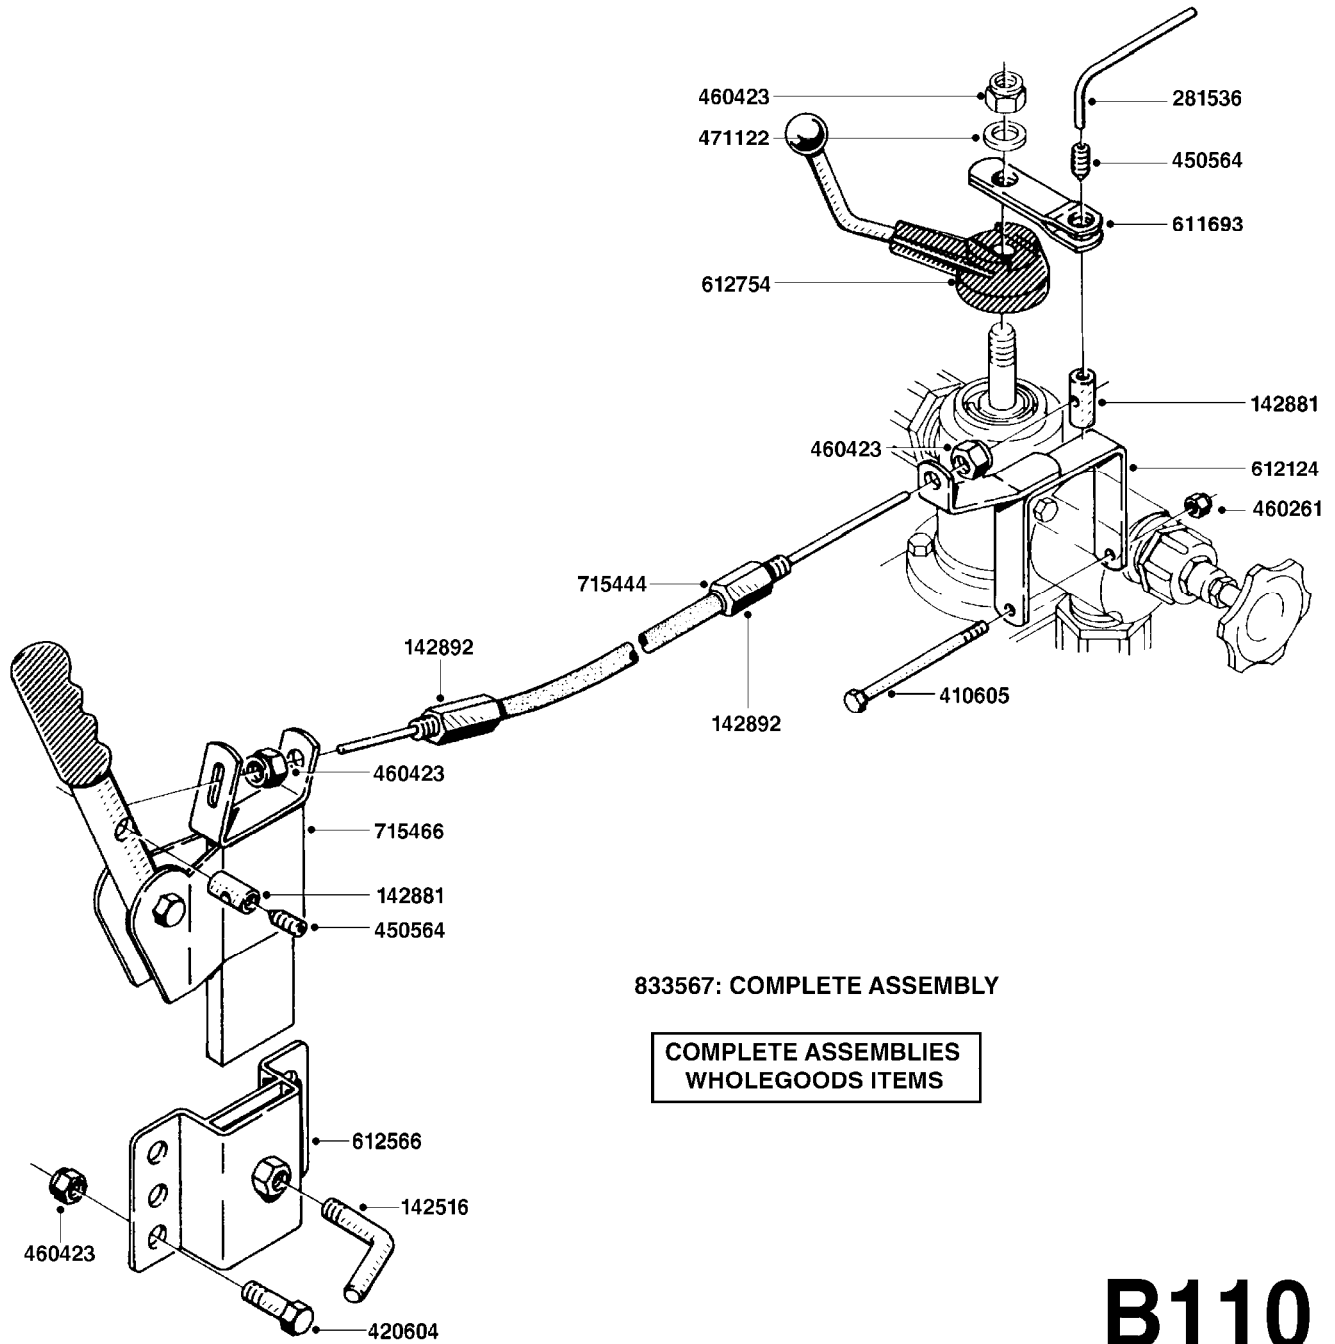

# B110

BK-180 REMOTE CONTROL CABLE  
B110-HIN, 01:01:01

Page 1

Date 19.03.2013 9:43

parts-n°	order qty	description
142516	1	SCREW SET M10 BENT F. LOCKING
142881	1	WIRE HOLDER FOR REMOTE CONTROL
142892	1	END NIPPLE F.REMOTE CABLE
281536	1	ALLEN WRENCH 3MM
410605	1	BOLT HEX 8.8 DEL M6X80
420604	1	BOLT HEX 8.8 DEL M10X25 FT
450564	1	SCREW M6X12 ALLEN
460261	1	NUT HEX M6X1 LOCK
460423	1	NUT HEX M10X1.5 LOCK
471122	1	WASHER D20/D10.5X2 SS
611693	1	ARM FOR REMOTE CONTROL BK180
612124	1	BRACKET FOR OP.UNIT F REM.CTR
612566	1	MOUNT BRACKET F.FAN CABLE ASSY
612754	1	HANDLE FOR REMOTE CONTROL
715444	1	REMOTE CONTROL CABLE COMPLETE
715466	1	MOUNTING PLATE
833567	1	REMOTE CONTROL ON/OFF BK 180