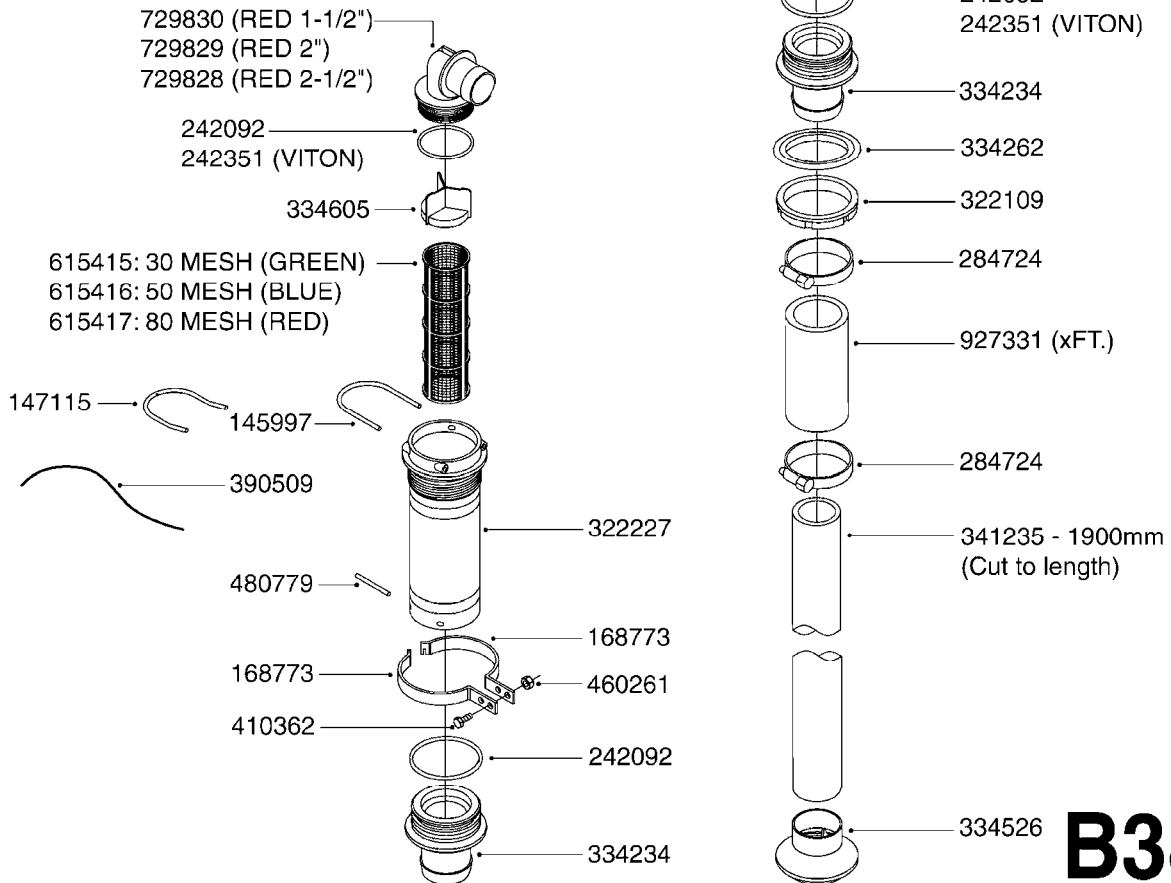

EXTERNAL SUCTION