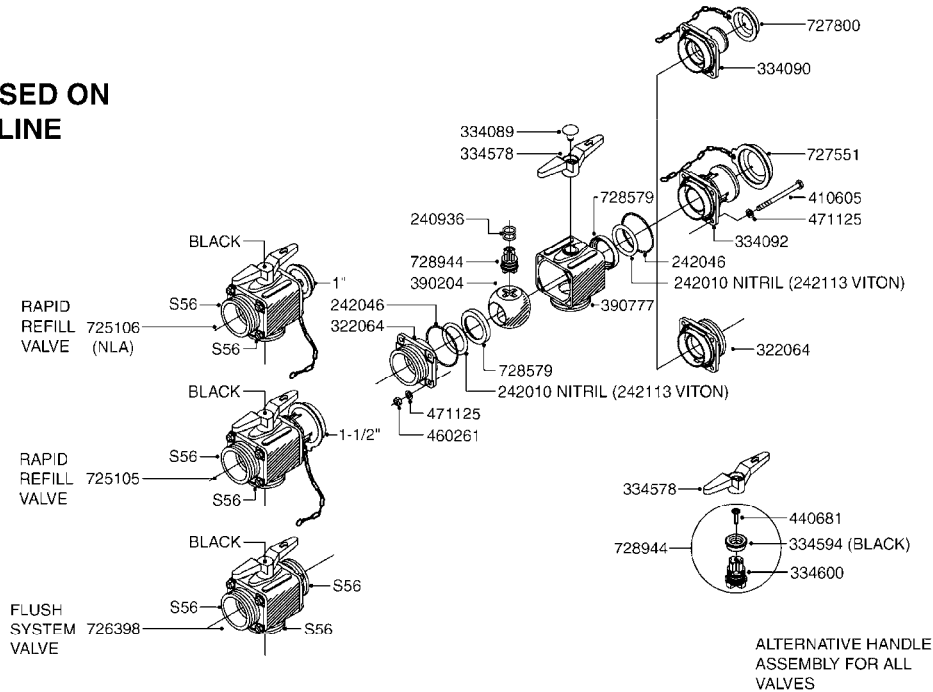

BALL VALVES 3-WAY MANUAL
B340-HIN, 01:01:01

**VALVES USED ON
SUCTION LINE**