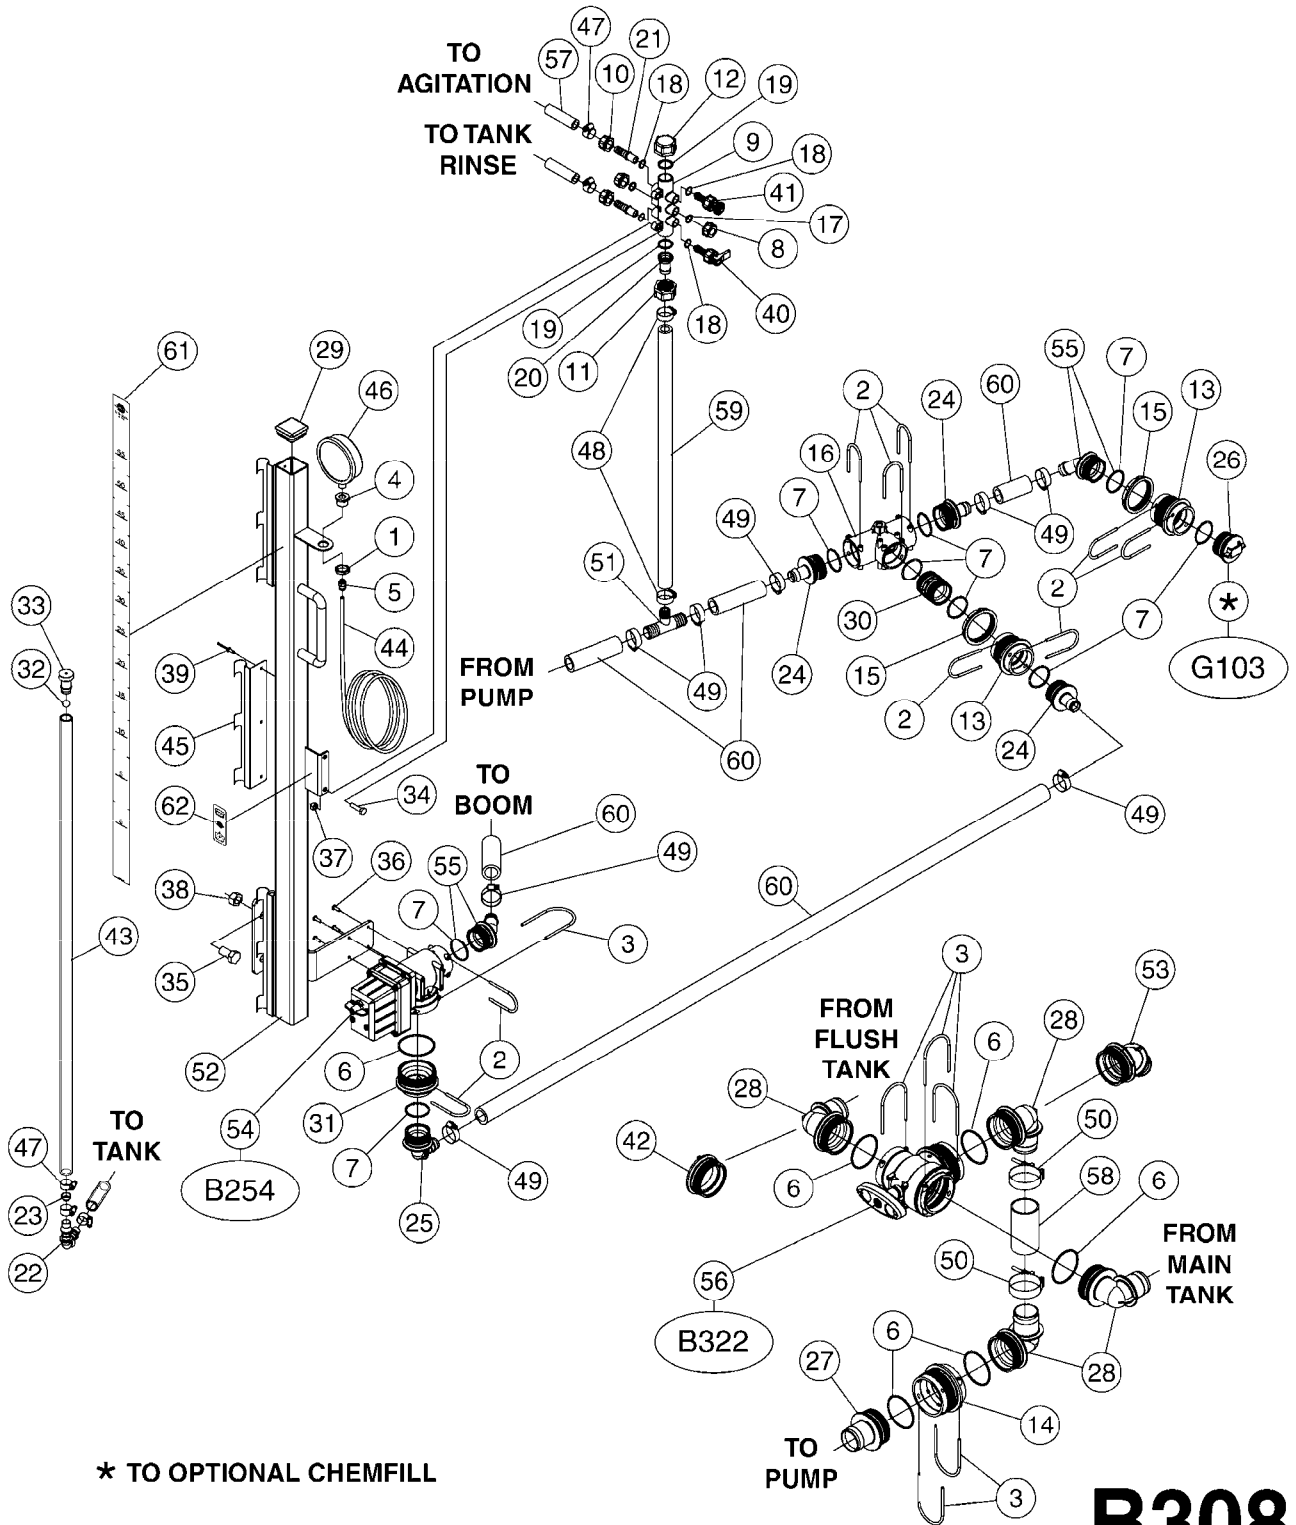

FOR S67 FITTINGS  
SEE PAGE H100

**S67**

FOR S93 FITTINGS  
SEE PAGE H110

**S93**

**B307**

SMART VALVE S67 S93 (07)  
B307-HIN, 29:10:12

Page 1  
Date 19.03.2013 9:44

Pos.	parts-n°	order qty	description
1	145996	1	FITT.DK S-67 FORK
2	145997	1	FITT.DK S-93 FORK
3	285791	1	HAIR PIN S93/S67
4	322109	1	FITT.DK S-93 BULKHEAD NUT
5	322224	1	FITT.DK S-67 TEE
6	322320	1	NUT F.3 WAY VALVE S56
7	334545	1	FITT.DK S-93 TEE
8	334594	1	PLUG F.VALVE HANDLE BLACK
9	410362	1	BOLT HEX 8.8 DEL M6X20 FT
10	411006	1	SCREW M4X40 SLOTTED
11	471125	1	WASHER D12/D6.4x1.6 SS
12	480733	1	PIN D6 X 40
13	480803	1	PIN Ø4 X 25
14	728525	1	FITT. S93 CONNECTOR W/O-RINGS
15	741844	1	VALVE HANDLE ASSY. SUCTION NCM
16	741845	1	VALVE HANDLE ASSY. PRESSUR NCM
17	14021500	1	SPINDLE F.S93 SMART VALVE
18	14022700	1	SPACER TUBE Ø10 L=212 SS
19	14038100	1	AXLE FOR SUCTION VALVE HANDLE
20	14038200	1	AXLE FOR PRESSURE VALVE HANDLE
21	14068700	1	SPINDLE, SMART VALVE S67 10MM
22	16059900	1	BRACKET 2 STK S93 SMART VALVE
23	16082300	1	BRACKET 2PCS S67 VALVE 15 BAR
24	33505200	1	PLUG FOR SMART VALVE HANDLE
25	72138000	1	VALVE S93 "V2" SMART VALVE
26	72138600	1	VALVE S93 "V3" SMART VALVE
27	72172100	1	VALVE S67 "V1" SMART VALVE
27	72538000	1	VALVE S67, LONG SPINDLE NAV 3000/4000
28	72172200	1	VALVE S67 "V2" SMART VALVE
29	72283000	1	AXLE JOINT F. SMARTVALVE HANDL