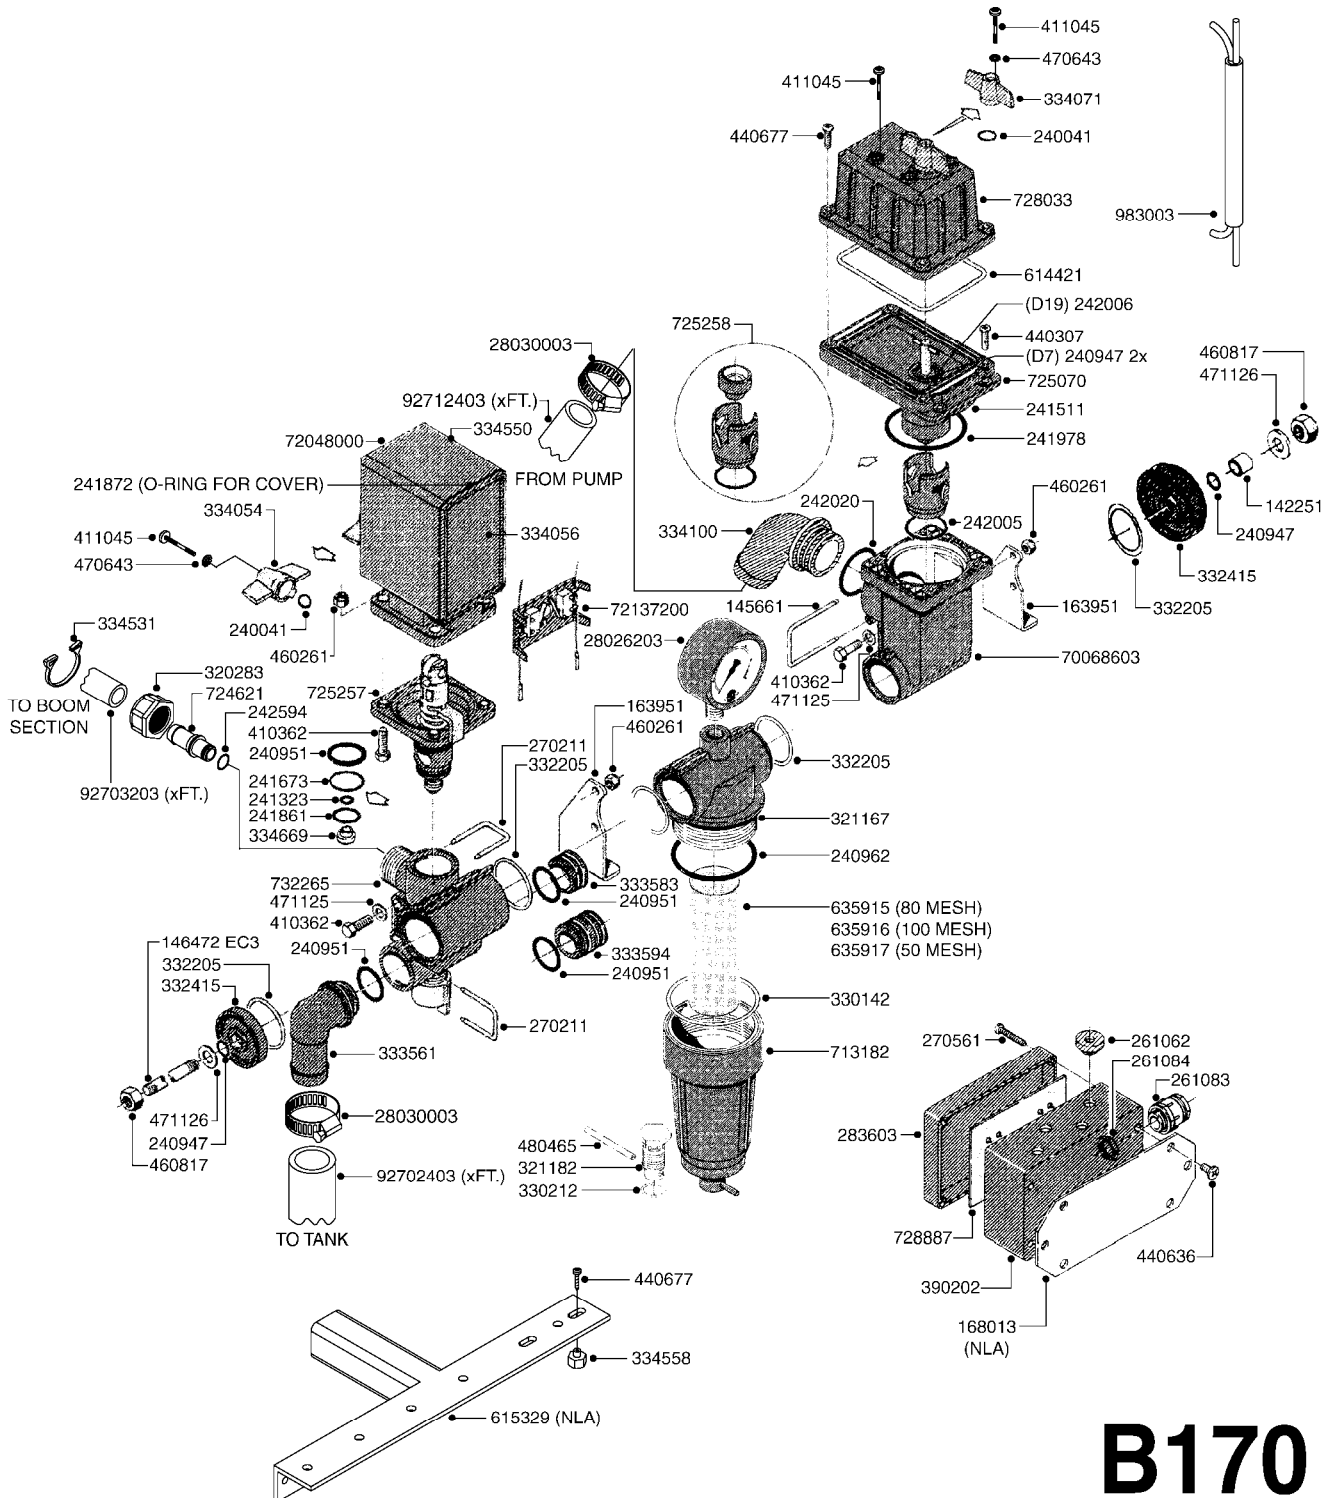

# B160

CONTROL - TLE  
B160-HIN, 16:12:08

Page 1

Date 19.03.2013 9:43

parts-n°	order qty	description
145305	1	NOZZLE F.OP.UNIT PUMP 462
145661	1	FITT.DK S-61 FORK
163947	1	FITTING FOR BK 180
167960	1	WEAR SHIELD EC CONTROL
210501	1	BALL PLASTIC D25
240063	1	O-RING D14,1/9,3 X 2,4
240925	1	O-RING D49.5X3 NITRIL
240947	1	O-RING D7.3X2.4 NITRIL
241511	1	O-RING D18X2
241883	1	O-RING D39.2X3 NITRIL
241978	1	O-RING 64.5X3,0
242005	1	O-RING D32.1X1.6 NITRIL
260363	1	PLUG 2 POLE 12V
260794	1	SWITCH F.PRESS ADJ.EC CONTROL
261062	1	GROMMET
261066	1	SWITCH 2 POLE
261083	1	GROMMET (PLASTIC) F.ELEC.CABLE
261084	1	NUT F.261083 GROMMET
261125	1	FUSE 5 X 20 500mA
261243	1	PRINT PLATE F/CONNECTOR BOX BK
261271	1	CIRCUIT BOARD EC/BK
280766	1	SNAP-RING INNER 55X2 DIN 472
283754	1	GAUGE 2.5'BR REAR PSI200 BAR16
283882	1	COVER F.CONN.BOX EC-BK
284585	1	CLAMP HOSE GEAR 1" MINI 020
320821	1	FITT.DK NUT 1-1/2" BSP
321624	1	BOTTOM PIECE F.BALL OPER.UNIT
322054	1	UNION NUT BLACK S61 x 2
322136	1	HOUSING F.OPERATING UNIT EC
331273	1	O-RING D44/D38X2 F.1-1/2"
331446	1	FITT.DK HB 1" F.1-1/2" NUT
334054	1	GRIP F.MAN.OP.EC ON/OFF RED
334062	1	CONNECT. BRANCH F/EC OP. UNIT
334068	1	FITT.DK S-61 STR.1"
334071	1	GRIP F.MAN.OP.EC PRESS.REG.RED
390304	1	HOUSING F.CONN.BOX
411045	1	SCREW M4 X 16MM STAINLESS
440675	1	SCREW F. PLASTIC 5X16 SS
440677	1	SCREW F. PLASTIC 5X20 SS
450763	1	SCREW M4X25
460817	1	NUT HEX M8 STAINLESS DIN 934
470643	1	WASHER LOCK
480698	1	PIN M5X10 SLOTTED
614421	1	GASKET F/MOTOR HOUSE-ON/OFF TR
724940	1	BALL HOUSE MOUNTED - EC
725070	1	BRKT. PLATE F/PRES. CONT. EC
725258	1	REG. KIT OLD (NEW 740994)
725805	1	CONTROL BOX F/EC/BK OPER UNIT
725830	1	WIRE F/CONTROL BOX EC/BK
726363	1	CONNECTING BOX FOR OPERATING U
728027	1	BUSHING WITH SEAT
728033	1	MOTOR UNIT F.PRES.REG.EC GREEN
728090	1	MOTOR UNIT F.ON/OFF EC GREEN
10449903	1	ELEC.CONNECTOR FOR EC JUNC.BOX
72137400	1	MCROSWCH ASSY F. ON/OFF VLV
92702403	1	HOSE PVC SUCT GRAY 1"
92712403	1	HOSE R X1" X300PSI WP X0012"