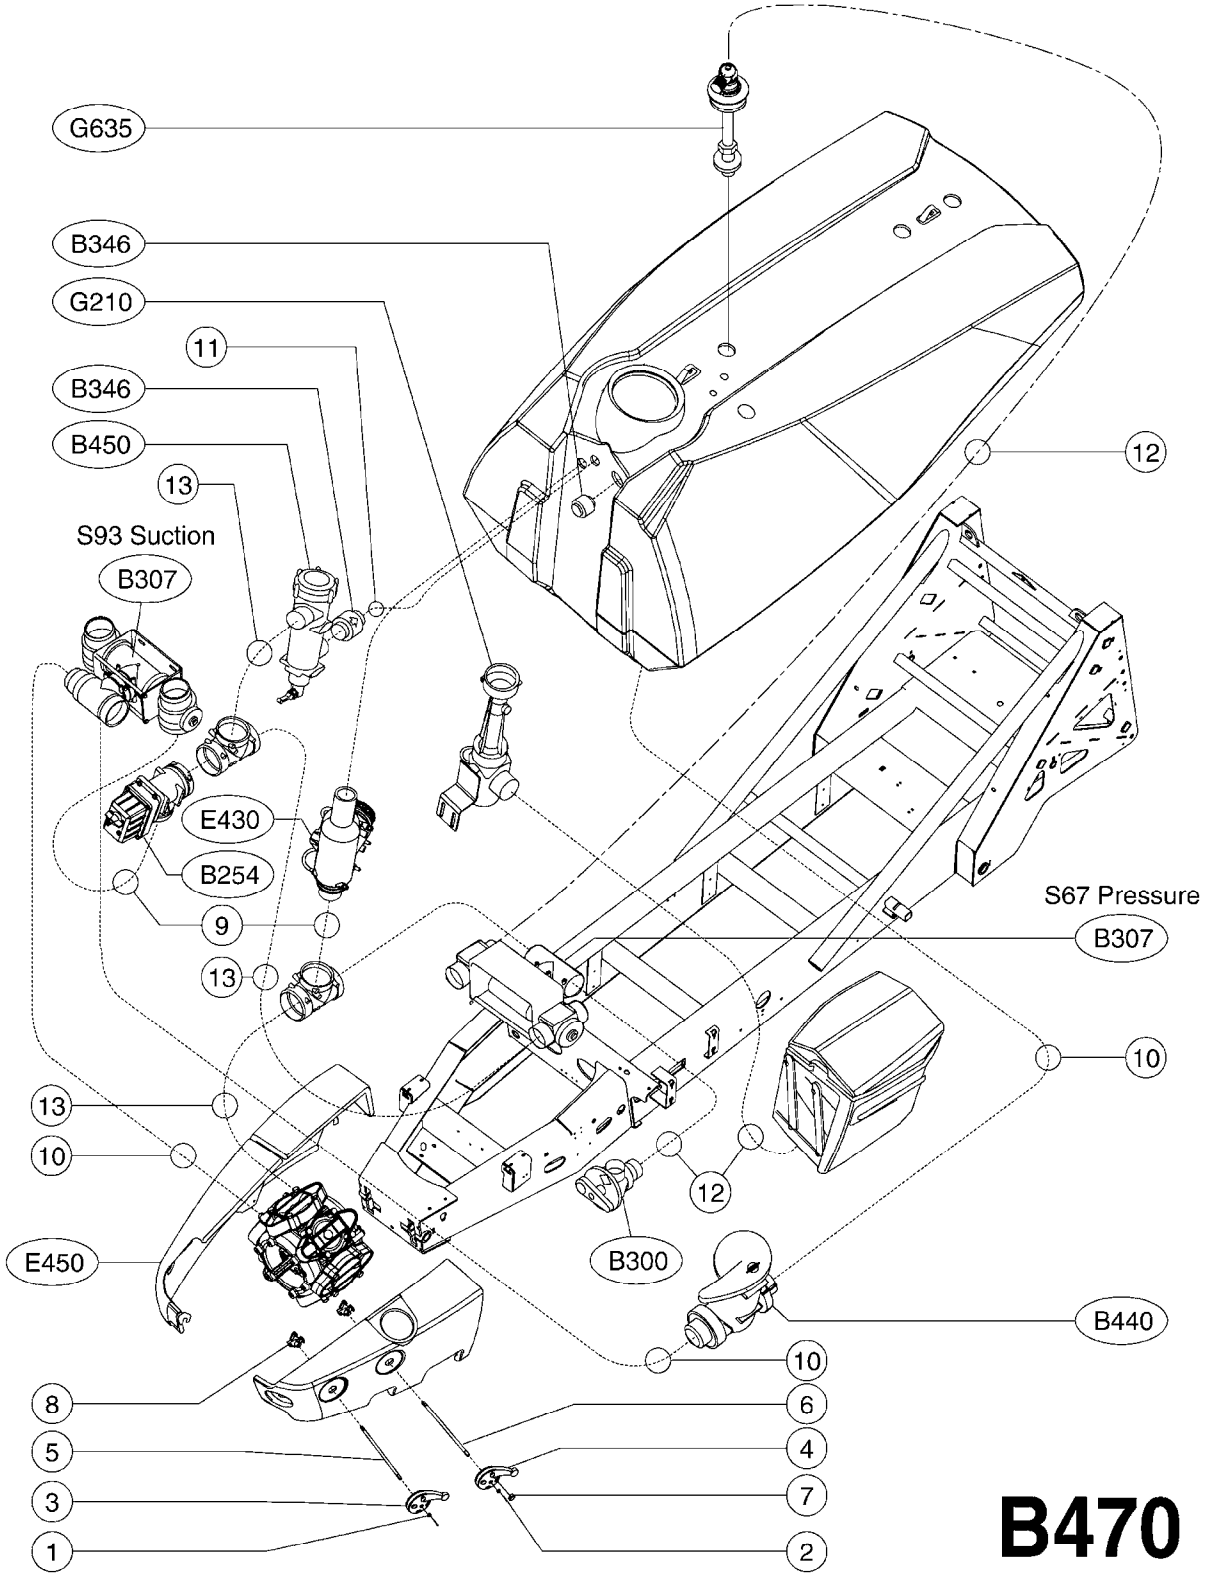

**B460**

NCM 4400/6600 MANIFOLD  
B460-HIN, 05:01:12

Page 1  
Date 19.03.2013 9:44

Pos.	parts-n°	order qty	description
1	334594	1	PLUG F.VALVE HANDLE BLACK
2	411006	1	SCREW M4X40 SLOTTED
3	741844	1	VALVE HANDLE ASSY. SUCTION NCM
4	741845	1	VALVE HANDLE ASSY. PRESSUR NCM
5	14038100	1	AXLE FOR SUCTION VALVE HANDLE
6	14038200	1	AXLE FOR PRESSURE VALVE HANDLE
7	33505200	1	PLUG FOR SMART VALVE HANDLE
8	72283000	1	AXLE JOINT F. SMARTVALVE HANDL
9	92702703	1	HOSE PVC SUCT GRAY 2"
10	92702803	1	HOSE PVC SUCT GRAY 2-1/2"
11	92703203	1	HOSE R X3/4" X300PSI WP X0012"
12	92712403	1	HOSE R X1" X300PSI WP X0012"
13	92734403	1	HOSE R X5/4" X200PSI WP X0012"
14	727133	1	FITT. S93 2-1/2" STR. S W/O-RI
15	72072900	1	FITT.S93 2-1/2" 45°PVC W/ORING