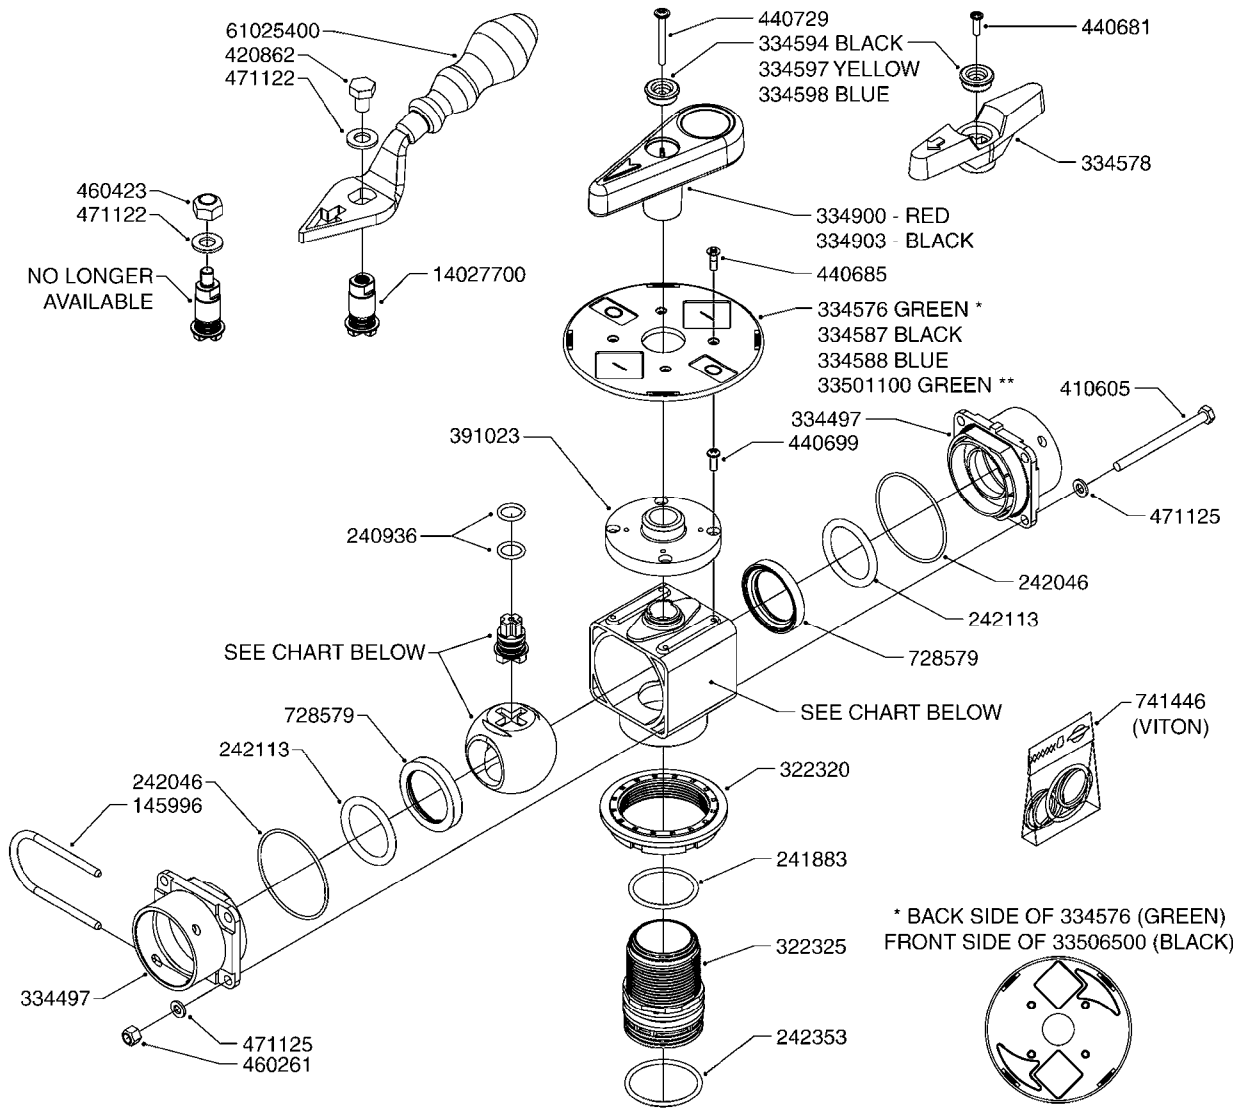

FOR S67 FITTINGS  
SEE PAGE H100

**B290**

MANIFOLD SYSTEM - PRESSURE  
B290-HIN, 29:10:12

Page 1

Date 19.03.2013 9:43

parts-n°	order qty	description
145996	1	FITT.DK S-67 FORK
160353	1	BRACKET F.PRESSURE MANIFOLD
160918	1	BRACKET F. MANIFOLD CM
242353	1	O-RING D44.2X3.0 VITON F.S-67
322224	1	FITT.DK S-67 TEE
322320	1	NUT F.3 WAY VALVE S56
334250	1	FITT.DK S-67 PLUG
334573	1	FITT.DK S-67 CONNECTOR
440675	1	SCREW F. PLASTIC 5X16 SS
841062	1	VALVE S67 PRESSURE MANIFOLD
841067	1	VALVE S67 PRESS.W/TEE MANIFOLD