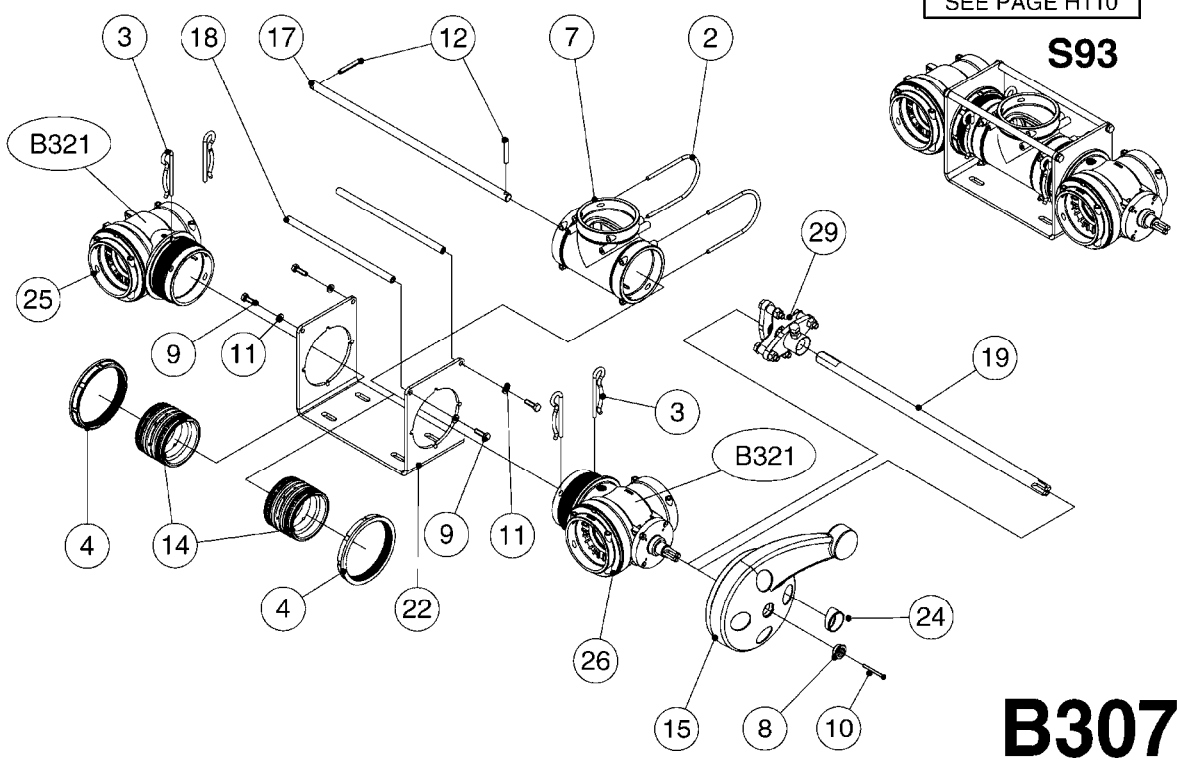

FOR S93 FITTINGS
SEE PAGE H110

S93

B307