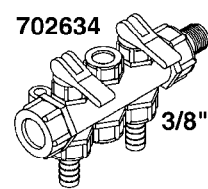

841758 - COMPLETE ASSEMBLY  
(LESS GAUGE)

COMPLETE ASSEMBLIES  
WHOLEGOODS ITEMS

**B030**

CONTROL-ET MANUAL-ES 30/50/80  
B030-HIN, 19:05:11

Page 1

Date 19.03.2013 9:43

parts-n°	order qty	description
146644	1	PIN D3X19 STAINLESS
240063	1	O-RING D14,1/9,3 X 2,4
241323	1	O-RING D5.3X2.4 NITRIL
320073	1	DISTRIBUTOR HOUSING 1/2"
320084	1	FITT.DK NUT 1/2" BSP
320095	1	FITT.DK NUT 1" BSP
320117	1	FITT.DK CONN.1/2"BSP F. 1" CAP
321694	1	UNION NUT
330212	1	O-RING D19/D14X2.4 F.1/2"NUT
330293	1	VALVE SEAT WITH 3/8" HOSE TAIL
330304	1	VALVE CONE D14
330315	1	O-RING D18.4/D13X.6
330326	1	O-RING D30/D24X2 F.1"NUT
330337	1	HANDLE F. FLIP VALVE
330676	1	FITT.DK HB 3/8" F. 1/2" NUT
330687	1	FITT.DK HB 1/2" F. 1/2" NUT
331111	1	VALVE SEAT FOR 1/2" DISTRIBUT.
331122	1	VALVE SEAT WITH 1/2" HOSE TAIL
334533	1	CLAMP HOSE PLASTIC 3/8"
334534	1	CLAMP HOSE PLASTIC 1/2"
390282	1	STOPPER ATV 1/4"
390283	1	CONE FOR PRES CONTR ATV
421046	1	BOLT HEX 8.8 DEL M8X25 FT
440167	1	SCREW NO.8 1/4"
440663	1	SCREW 3/8" NR4 STAINLESS
460143	1	NUT HEX M8 LOCK
709741	1	VALVE ASSY. 1/2" FLIP LEVER
841758	1	ET CONTROL COMPLETE
28026203	1	GAUGE 200PSI/BR,2.5"1/4BSP-BTM
92701703	1	HOSE R X3/8" X300PSI WP X0012"
92702103	1	HOSE R X1/2" X300PSI WP X0012"