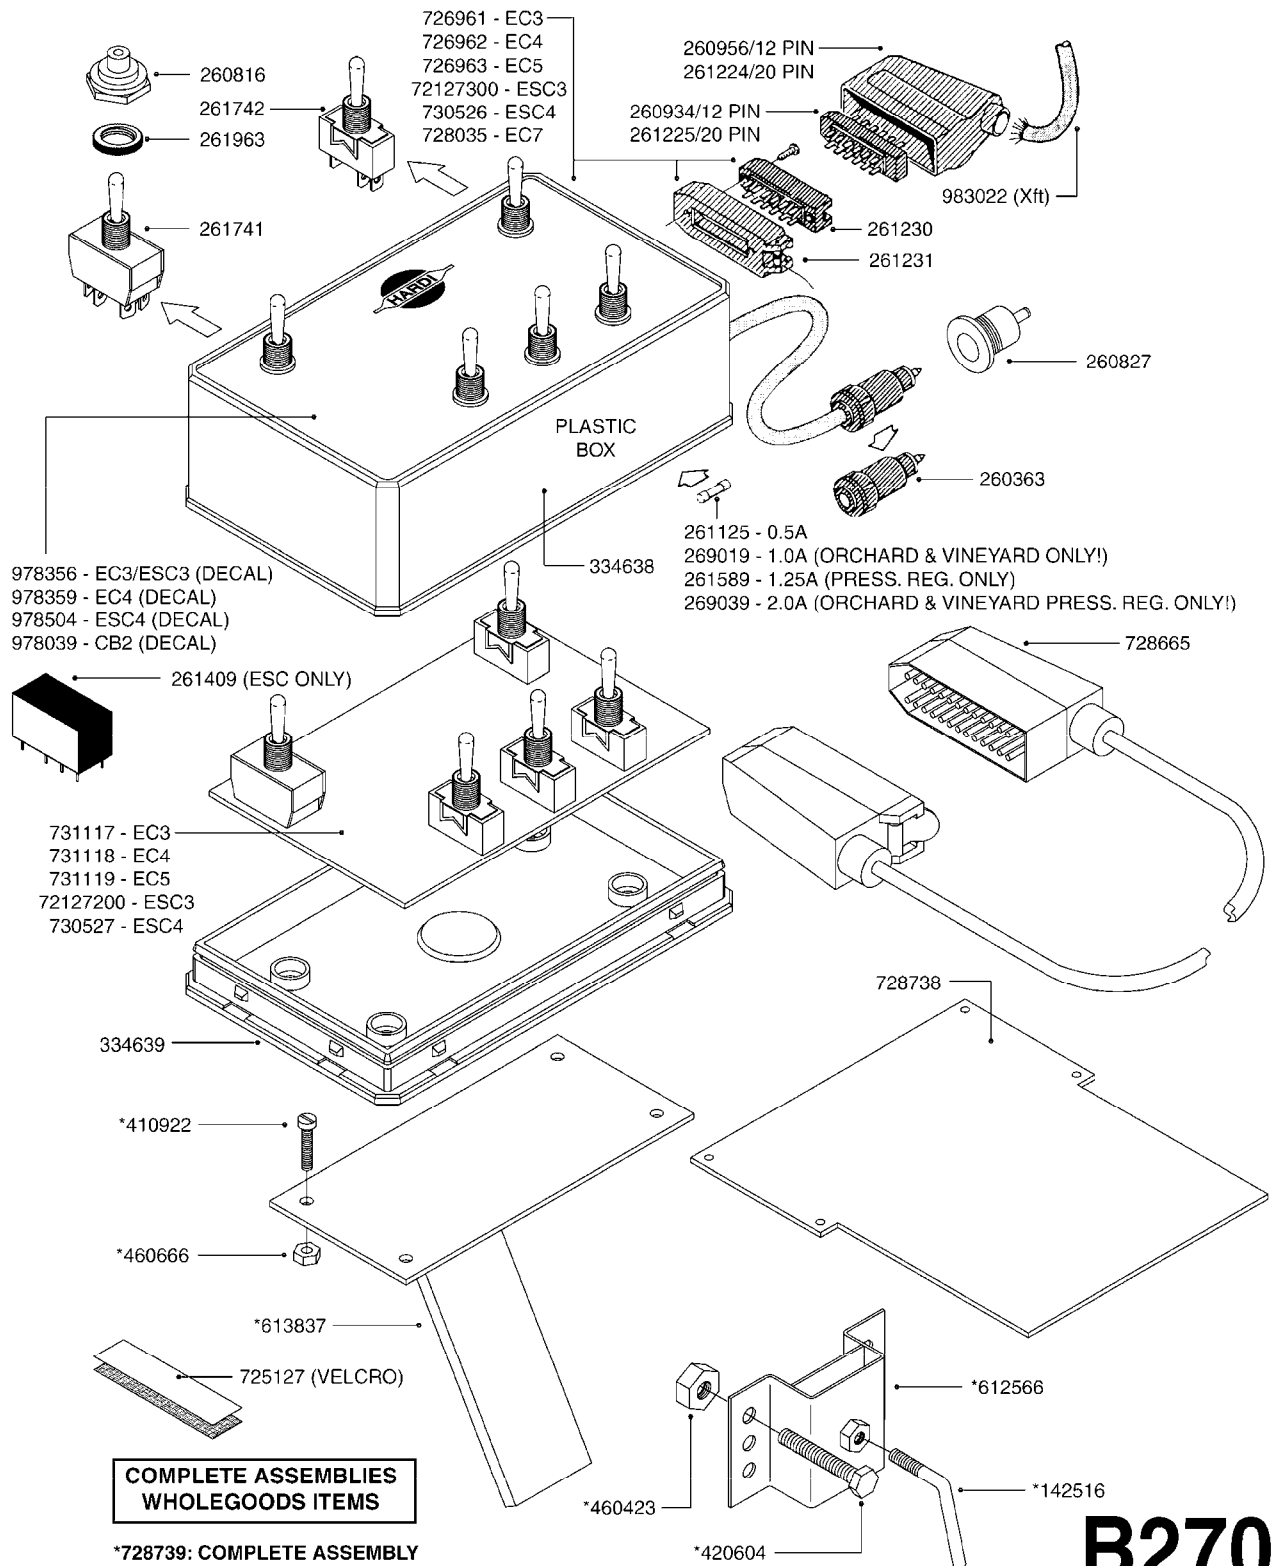

COMPLETE ASSEMBLIES  
WHOLEGOODS ITEMS

**B260**

CONTROL BOX F/EC+EC-SC  
B260-HIN, 01:01:01

Page 1  
Date 19.03.2013 9:43

parts-n°	order qty	description
142516	1	SCREW SET M10 BENT F. LOCKING
260363	1	PLUG 2 POLE 12V
260794	1	SWITCH F.PRESS ADJ.EC CONTROL
260816	1	CAP W/RUBBER BOOT F.EC SWITCH
260827	1	PLUG F.EC ATTACHMENTS
260864	1	SWITCH F.HY BOOM CONTROL BOX
260923	1	PLUG INSERT 12 POLE FEMALE
260934	1	PLUG INSERT 12 POLL MALE
260945	1	PLUG HOUSE 12 POLE FEMALE
260956	1	PLUG HOUSE 12 POL.MALE
261066	1	SWITCH 2 POLE
261125	1	FUSE 5 X 20 500mA
261224	1	PLUG HOUSING F/20 POLE MALE
261225	1	PLUG INSERT 20 POLE MALE
261230	1	PLUG INSERT 20 POLE FEMALE
261231	1	PLUG HOUSING 20 POLE FEMALE
410922	1	BOLT HEX 8.8 DEL M4X20 FT
411006	1	SCREW M4X40 SLOTTED
420604	1	BOLT HEX 8.8 DEL M10X25 FT
460423	1	NUT HEX M10X1.5 LOCK
460666	1	NUT HEX M4
612566	1	MOUNT BRACKET F.FAN CABLE ASSY
613837	1	MOUNT PLATE FOR EC CONTROL BOX
725006	1	CIRCUIT BOARD 4 VALVE
725014	1	CONTROL BOX EC 4 SEC./12 PIN
725056	1	PRINTED CIRC.W SW 3WAY 726961
726961	1	CONTROL BOX EC 3 SEC./20 PIN
726962	1	CONTROL BOX EC 4 SEC./20 PIN
727376	1	CIRCUIT BOARD F.ESC 3 BANK
728072	1	CABLE F.CONTROL BOX 6M EC/4
728073	1	CABLE F.CONTROL BOX 6M EC/3
728075	1	CABLE F.CONTROL BOX 5M EC/3
728665	1	CABLE EXT.-QUICK ATTACH 20 PIN
728666	1	CABLE-QUICK ATTACH 12 PIN
728738	1	DOUB.CONT.BOX & OR F/M PLATE
728739	1	IN CAB CONTROL MOUNT KIT
729721	1	CONTROL BOX ESC3
983022	1	WIRE 12 x 0.5 x 2MM x 12"
10297303	1	CIRCUIT BOARD FOR T.M.S.
10411203	1	RELAY T-82