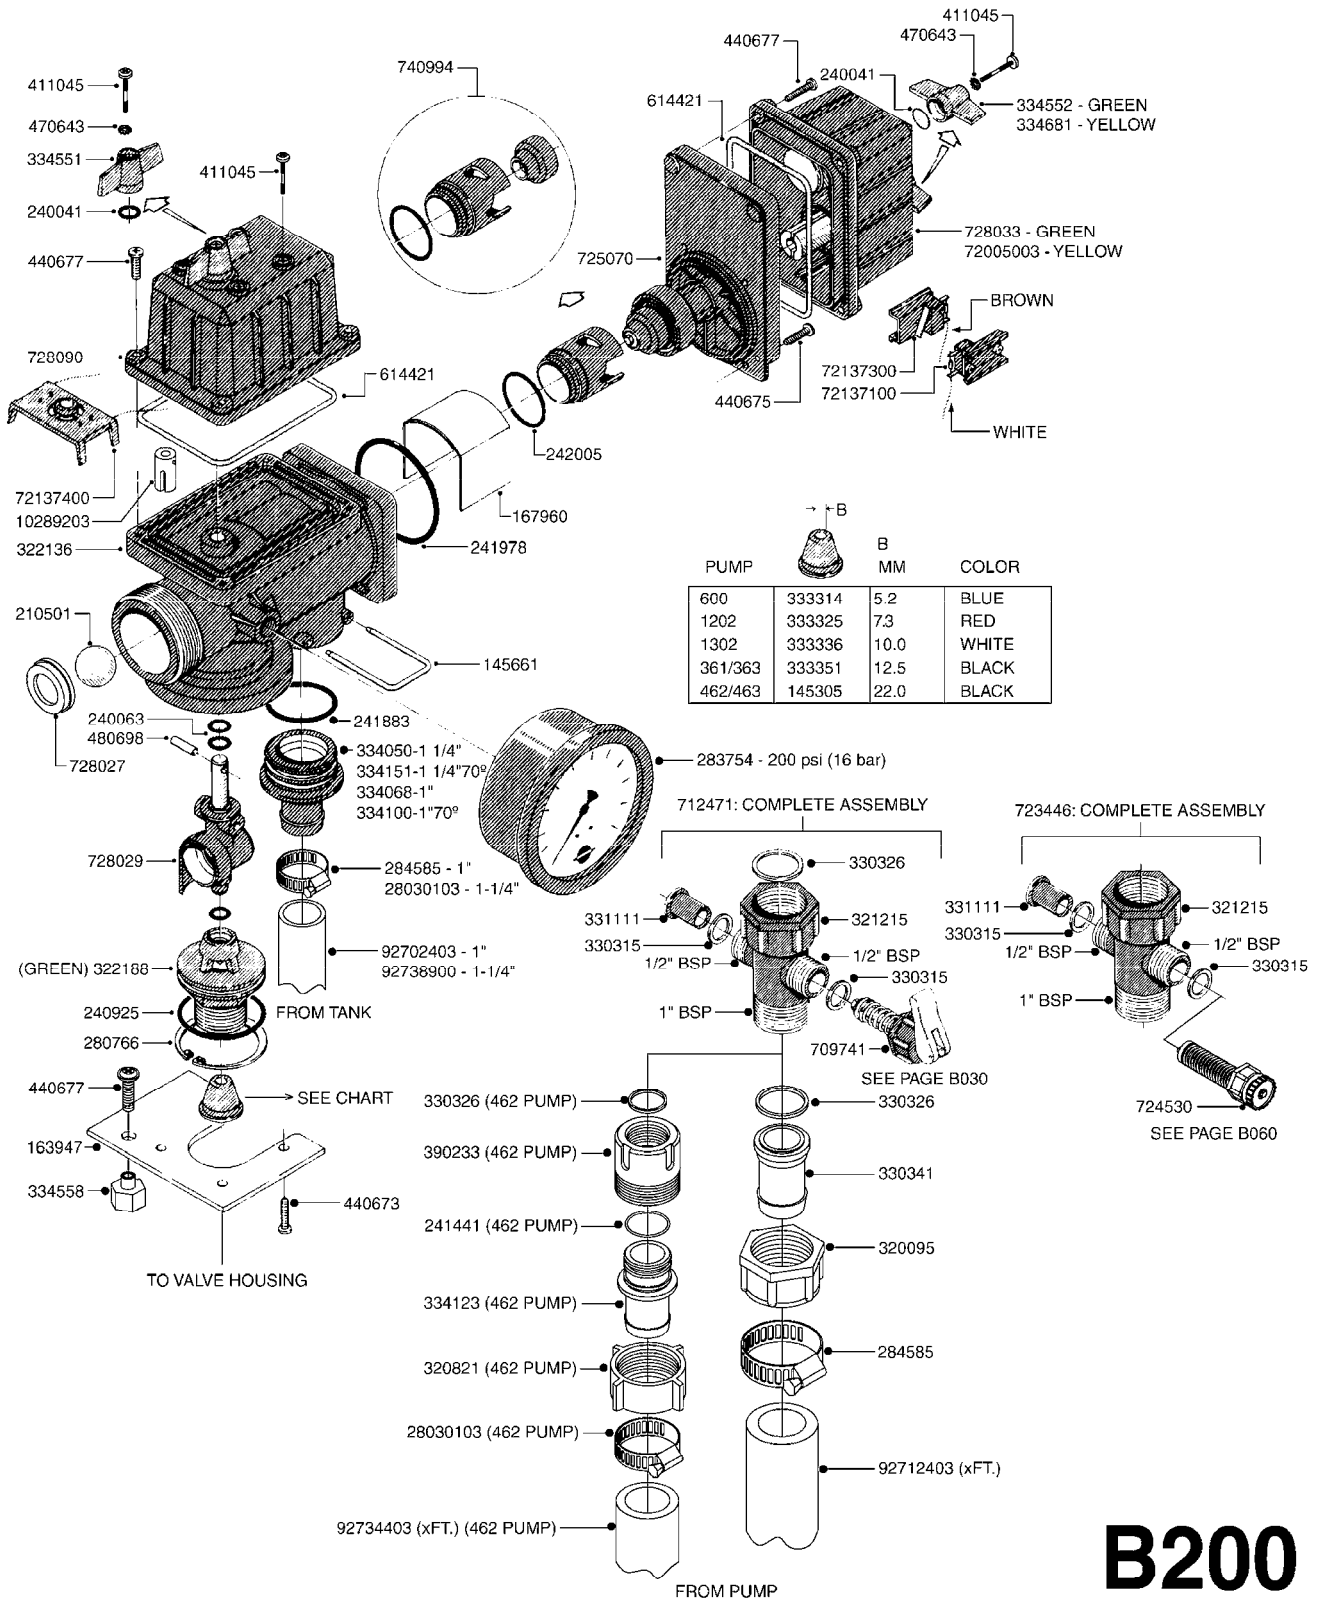

B200

parts-n°	order qty	description
145305	1	NOZZLE F.OP.UNIT PUMP 462
145661	1	FITT.DK S-61 FORK
163947	1	FITTING FOR BK 180
167960	1	WEAR SHIELD EC CONTROL
210501	1	BALL PLASTIC D25
240041	1	O-RING D15,1/10,3 X 2,4
240063	1	O-RING D14,1/9,3 X 2,4
240925	1	O-RING D49.5X3 NITRIL
241441	1	O-RING D29.3X3
241883	1	O-RING D39.2X3 NITRIL
241978	1	O-RING 64.5X3,0
242005	1	O-RING D32.1X1.6 NITRIL
280766	1	SNAP-RING INNER 55X2 DIN 472
283754	1	GAUGE 2.5'BR REAR PSI200 BAR16
284585	1	CLAMP HOSE GEAR 1" MINI 020
320095	1	FITT.DK NUT 1" BSP
320821	1	FITT.DK NUT 1-1/2" BSP
321215	1	FITT.DK HOUSING F. AGITATION
322136	1	HOUSING F.OPERATING UNIT EC
322188	1	BOTTOM PIECE F.BALL EC
330315	1	O-RING D18.4/D13X.6
330326	1	O-RING D30/D24X2 F.1"NUT
330341	1	FITT.DK HB 1" F. 1" NUT
331111	1	VALVE SEAT FOR 1/2" DISTRIBUT.
333314	1	NOZZ.RESTRICTOR 600 BLUE
333325	1	NOZZ.RESTRICTOR 1202 RED
333336	1	NOZZ.RESTRICTOR 1302 WHITE
333351	1	NOZZ.RESTRICTOR 361 BLACK
334050	1	FITT.DK S-61 STR.1-1/4"
334068	1	FITT.DK S-61 STR.1"
334100	1	FITT.DK S-61 ELB.1" 110 DEG.
334123	1	FITT.DK HB 1-1/4"O-RNG F.1-1/2"
334151	1	FITT.DK S-61 ELB.1-1/4"110 DEG
334551	1	GRIP F.MAN.OP.EC ON/OFF GREEN
334552	1	GRIP F.MAN.OP.EC PRES.REG.GREE
334558	1	NUT HEX PLASTIC INSERT
334681	1	GRIP F.MAN.OP.EC PRES.REG.YELL
390233	1	FITT.DK REDUC 1-1/2" X 1" BSP
411045	1	SCREW M4 X 16MM STAINLESS
440673	1	SCREW F.PLASTIC 5X12 SS
440675	1	SCREW F. PLASTIC 5X16 SS
440677	1	SCREW F. PLASTIC 5X20 SS
470643	1	WASHER LOCK
480698	1	PIN M5X10 SLOTTED
614421	1	GASKET F/MOTOR HOUSE-ON/OFF TR
709741	1	VALVE ASSY. 1/2" FLIP LEVER
712471	1	AGITATION VALVE ASSY. ON/OFF
723446	1	AGITATION VALVE ASSY. ADJUST.
724530	1	THUMB WHEEL FOR AGITATION
725070	1	BRKT. PLATE F/PRES. CONT. EC
728027	1	BUSHING WITH SEAT
728029	1	HOUSING F.BALL MOUNT EC
728033	1	MOTOR UNIT F.PRES.REG.EC GREEN
728090	1	MOTOR UNIT F.ON/OFF EC GREEN
740994	1	PRESS REG.CONE&CYL. STD RATE
10289203	1	COUPLER FOR EC ELEC.CONTROL
28030103	1	CLAMP HOSE GEAR P5/4-S1.5"6724
72005003	1	REGULATOR MOTOR SUBST.
72137100	1	MCROSWCH ASSY F.PRSR REG WHT W
72137300	1	MCROSWCH ASSY F.PRSR REG BRN W
72137400	1	MCROSWCH ASSY F. ON/OFF VLV