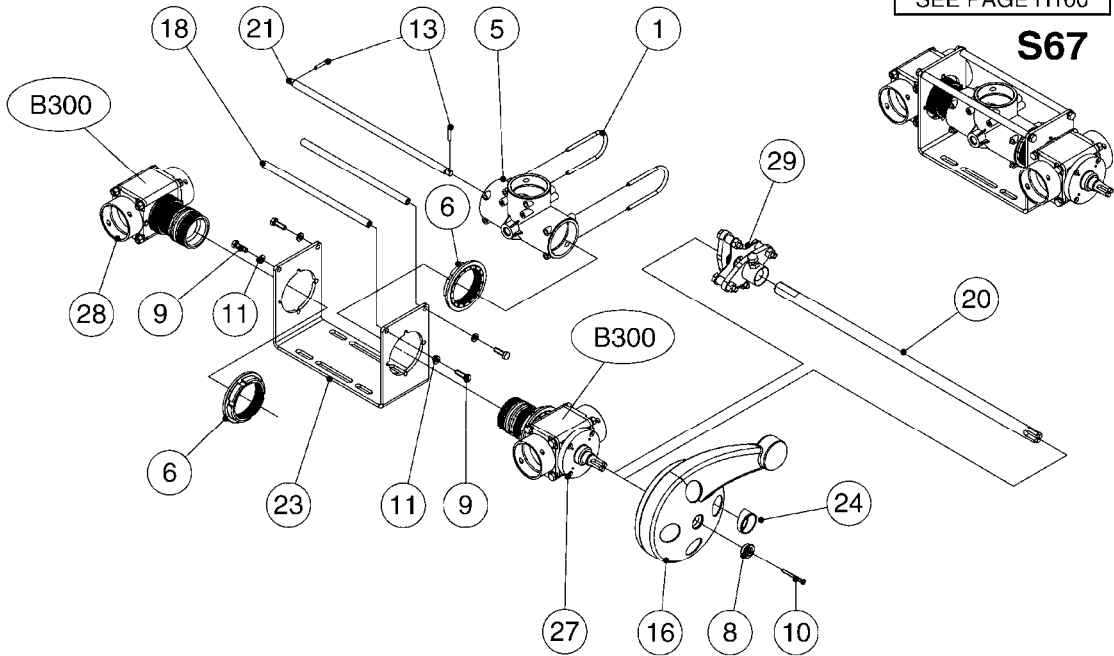

FOR S67 FITTINGS
SEE PAGE H100

S67