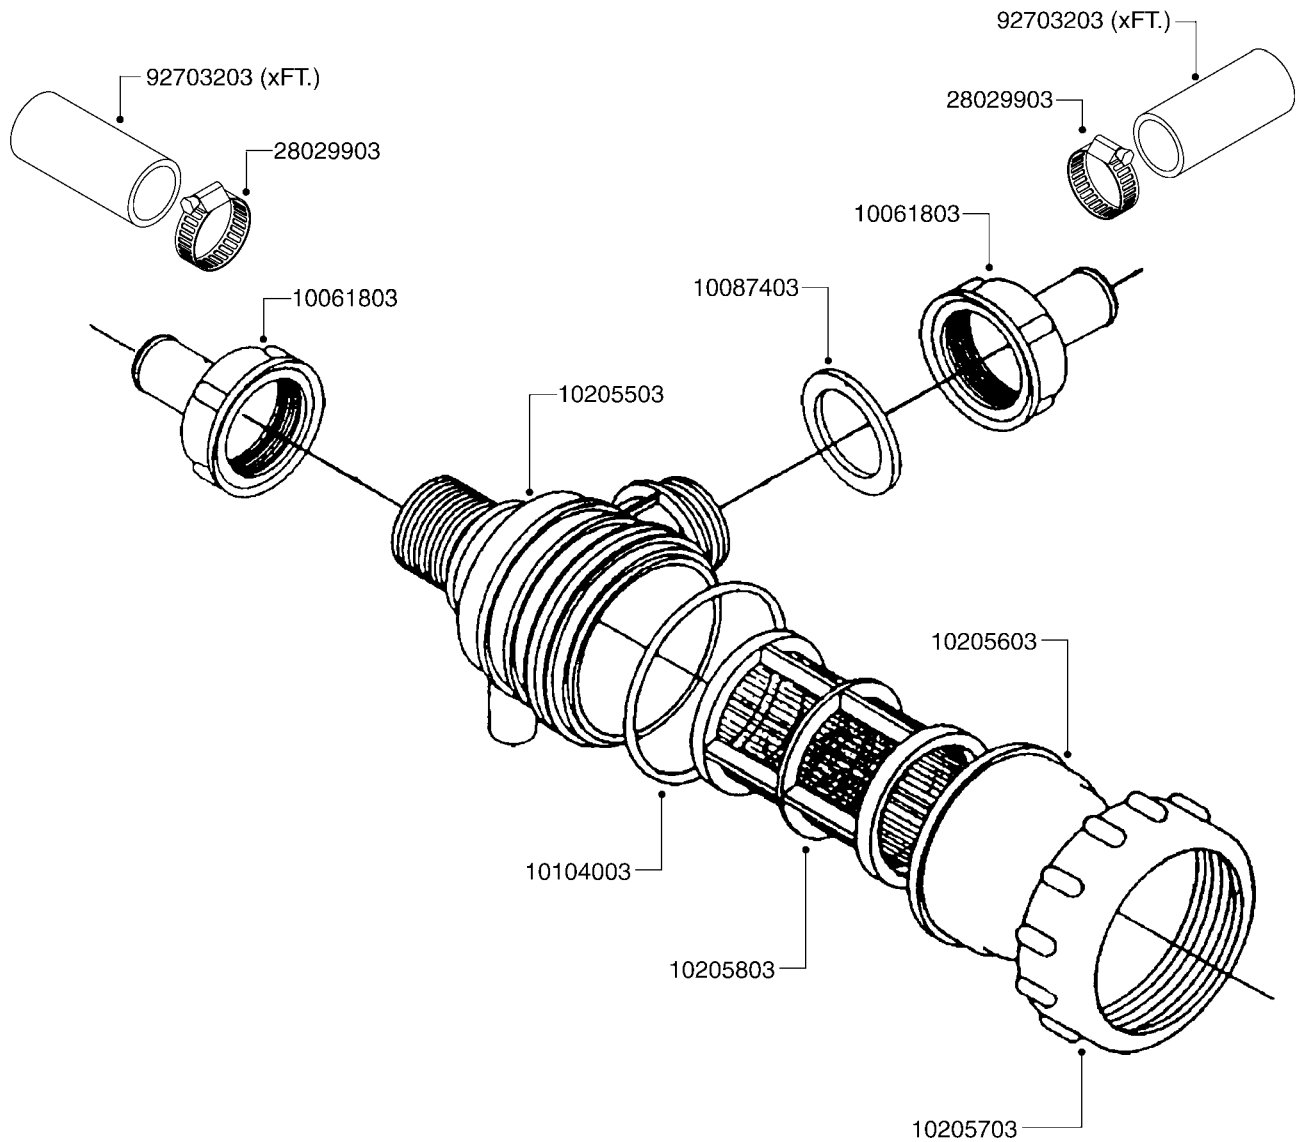

10205103 - COMPLETE ASSEMBLY

COMPLETE ASSEMBLIES  
WHOLEGOODS ITEMS

**B410**

SUCTION FILTER MCPHEE 12V  
B410-HIN, 25:05:11

Page 1

Date 19.03.2013 9:44

parts-n°	order qty	description
10061803	1	INSERT 1-1/4 X 3/4 Ø4051
10087403	1	WASHER RUBBER MCPHEE
10104003	1	O-RING F.MCPHEE FILTER Ø5161
10205103	1	FILTER MCPHEE 310158
10205503	1	HOUSING FILTER MCPHEE
10205603	1	CAP FILTER MCPHEE
10205703	1	NUT FILTER MCPHEE
10205803	1	SCREEN FILTER MCPHEE
28029903	1	CLAMP HOSE GEAR P3/4"-S1" 6712
92703203	1	HOSE R X3/4" X300PSI WP X0012"