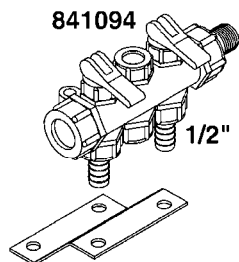

841758 - COMPLETE ASSEMBLY  
(LESS GAUGE)

COMPLETE ASSEMBLIES  
WHOLEGOODS ITEMS

**B030**

CONTROL-ET MANUAL-ES 30/50/80  
B030-HIN, 19:05:11

Page 1

Date 19.03.2013 9:43

parts-n°	order qty	description
146644	1	PIN D3X19 STAINLESS
240063	1	O-RING D14,1/9,3 X 2,4
241323	1	O-RING D5.3X2.4 NITRIL
320073	1	DISTRIBUTOR HOUSING 1/2"
320084	1	FITT.DK NUT 1/2" BSP
320095	1	FITT.DK NUT 1" BSP
320117	1	FITT.DK CONN.1/2"BSP F. 1" CAP
321694	1	UNION NUT
330212	1	O-RING D19/D14X2.4 F.1/2"NUT
330293	1	VALVE SEAT WITH 3/8" HOSE TAIL
330304	1	VALVE CONE D14
330315	1	O-RING D18.4/D13X.6
330326	1	O-RING D30/D24X2 F.1"NUT
330337	1	HANDLE F. FLIP VALVE
330676	1	FITT.DK HB 3/8" F. 1/2" NUT
330687	1	FITT.DK HB 1/2" F. 1/2" NUT
331111	1	VALVE SEAT FOR 1/2" DISTRIBUT.
331122	1	VALVE SEAT WITH 1/2" HOSE TAIL
334533	1	CLAMP HOSE PLASTIC 3/8"
334534	1	CLAMP HOSE PLASTIC 1/2"
390282	1	STOPPER ATV 1/4"
390283	1	CONE FOR PRES CONTR ATV
421046	1	BOLT HEX 8.8 DEL M8X25 FT
440167	1	SCREW NO.8 1/4"
440663	1	SCREW 3/8" NR4 STAINLESS
460143	1	NUT HEX M8 LOCK
709741	1	VALVE ASSY. 1/2" FLIP LEVER
841758	1	ET CONTROL COMPLETE
28026203	1	GAUGE 200PSI/BR,2.5"1/4BSP-BTM
92701703	1	HOSE R X3/8" X300PSI WP X0012"
92702103	1	HOSE R X1/2" X300PSI WP X0012"