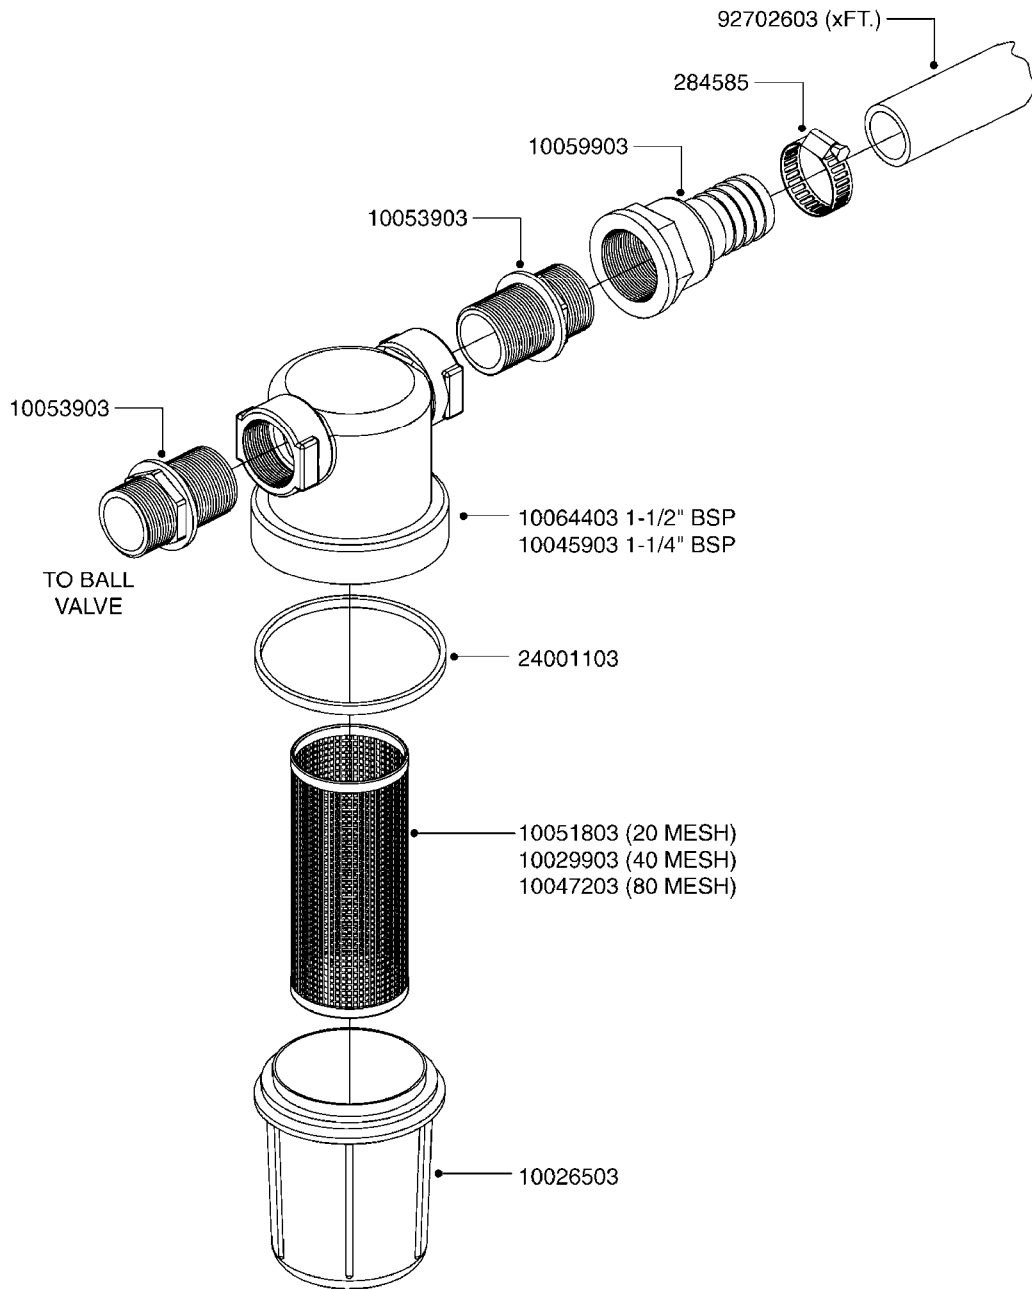

10205103 - COMPLETE ASSEMBLY

COMPLETE ASSEMBLIES  
WHOLEGOODS ITEMS

**B410**

SUCTION FILTER MCPHEE 12V  
B410-HIN, 25:05:11

Page 1

Date 19.03.2013 9:44

parts-n°	order qty	description
10061803	1	INSERT 1-1/4 X 3/4 Ø4051
10087403	1	WASHER RUBBER MCPHEE
10104003	1	O-RING F.MCPHEE FILTER Ø5161
10205103	1	FILTER MCPHEE 310158
10205503	1	HOUSING FILTER MCPHEE
10205603	1	CAP FILTER MCPHEE
10205703	1	NUT FILTER MCPHEE
10205803	1	SCREEN FILTER MCPHEE
28029903	1	CLAMP HOSE GEAR P3/4"-S1" 6712
92703203	1	HOSE R X3/4" X300PSI WP X0012"