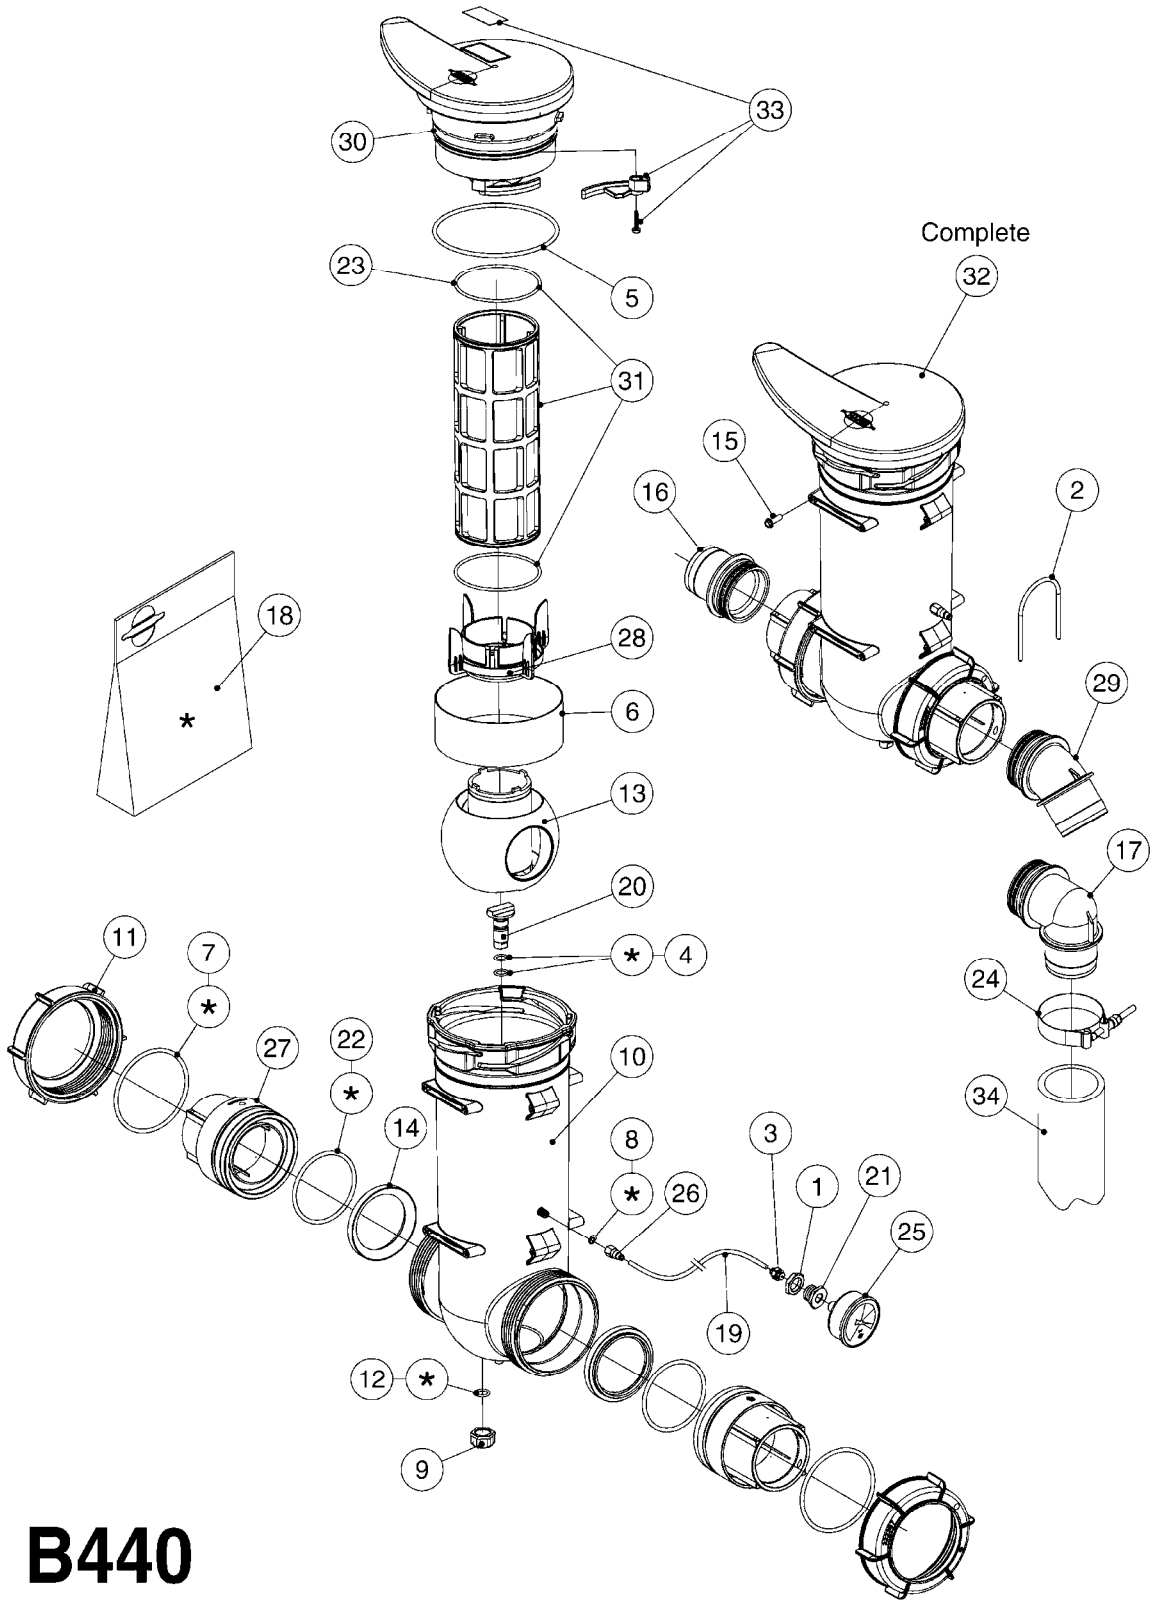

EASY CLEAN FILTER
B440-HIN, 10:09:12

EASY CLEAN FILTER
B440-HIN, 10:09:12

Page 1
Date 19.03.2013 9:44

Pos.	parts-n°	order qty	description
1	140766	1	NUT 1/2" BSP
2	145997	1	FITT.DK S-93 FORK
3	231346	1	QUICK COUPLER 1/8"BSP X 4 MM
4	240936	1	O-RING D13.3X2.4 NITRIL
5	242570	1	O-RING D50.0 x5.0 SH70 VITON
6	242572	1	RUBBER BELT Ø160x1.5 B=60 EPDM
7	242573	1	O-RING Ø104.14X5.33SH70 NITRIL
8	242593	1	GASKET Ø8/Ø5x1 (PA) 266N-M5X1
9	320047	1	FITT.DK CAPNUT 1/2" BSP
10	322356	1	EASYCLEAN FILTER HOUSING
11	322357	1	CAP F. COUPLER EASYCLEAN FILTE
12	330212	1	O-RING D19/D14X2.4 F.1/2"NUT
13	391090	1	BALL F. EASYCLEAN FILTER ON/OF
14	391091	1	SEAL F. BALL EASYCLEAN FILTER
15	440698	1	SCREW F.PLASTIC 6X18 SS HEXHD
16	727133	1	FITT. S93 2-1/2" STR. S W/O-RI
17	727226	1	FITT. S93 2-1/2" 90° S W/O-RIN
18	741826	1	SEAL KIT F. EASYCLEAN FILTER
19	927253	1	HOSE R X PE D4/D2 X 0012"RED
20	14027800	1	SPINDLE F.SMART VALVE S-93
21	14055400	1	FITT.DK REDUC 1/2"x1/8"x1/4"BS
22	24260100	1	O-RING Ø88.0X5.0 SH70 VITON
23	24260700	1	O-RING Ø101.19X3.53 SH70 VITON
24	28030303	1	CLAMP HOSE T-BOLT S2.5" 235-76
25	28053400	1	GAUGE VACUUM SUCT. FILTER NCM
26	28054300	1	QUICK COUPLER 1/8"BSP/Ø4 FEMAL
27	33503200	1	HOSE COUPLER F. EASYCLEAN FILT
28	33503600	1	FILTER CARRIER F. EASYCLEAN
29	72072900	1	FITT.S93 2-1/2" 45°PVC W/ORING
30	72270600	1	LID ASSM. EASYCLEAN FILTER
31	72278800	1	FILTER 30 MESH GREEN D110/284
31	72278900	1	FILTER 50 MESH BLUE D110/284
31	72279000	1	FILTER 80 MESH RED D110/284
32	72318900	1	EASYCLEAN FILTER COMPL.
33	74192800	1	FILTER LOCK PARTS - EASYCLEAN
34	92702803	1	HOSE PVC SUCT GRAY 2-1/2"