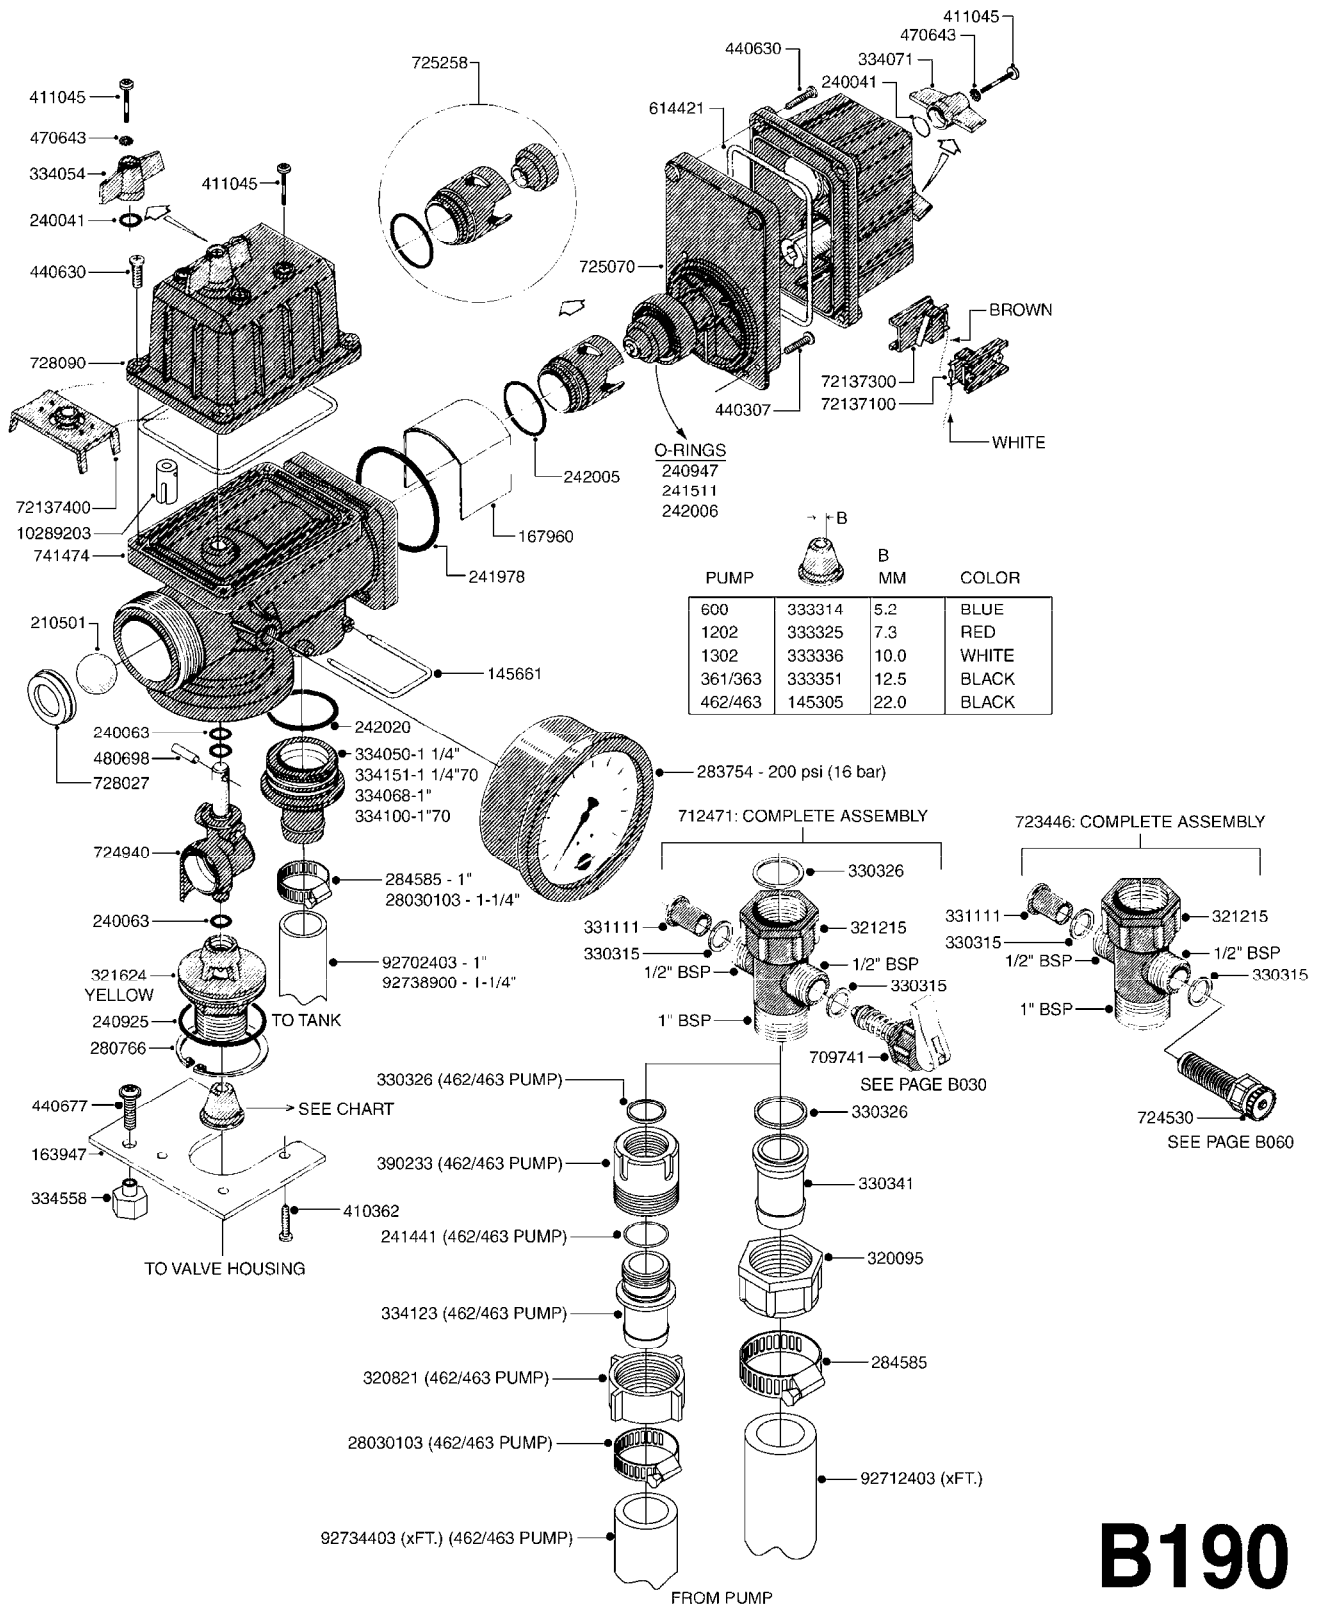

B190

EC MASTER VALVE-ELEC. (RED GRP)
B190-HIN, 08:09:11

parts-n°	order qty	description
145305	1	NOZZLE F.OP.UNIT PUMP 462
145661	1	FITT.DK S-61 FORK
163947	1	FITTING FOR BK 180
167960	1	WEAR SHIELD EC CONTROL
210501	1	BALL PLASTIC D25
240041	1	O-RING D15,1/10,3 X 2,4
240063	1	O-RING D14,1/9,3 X 2,4
240925	1	O-RING D49.5X3 NITRIL
240947	1	O-RING D7.3X2.4 NITRIL
241441	1	O-RING D29.3X3
241511	1	O-RING D18X2
241978	1	O-RING 64.5X3,0
242005	1	O-RING D32.1X1.6 NITRIL
242006	1	O-RING D22/D19 X 1.5
242020	1	O-RING 39.2 X 3 VITON
280766	1	SNAP-RING INNER 55X2 DIN 472
283754	1	GAUGE 2.5'BR REAR PSI200 BAR16
284585	1	CLAMP HOSE GEAR 1" MINI 020
320095	1	FITT.DK NUT 1" BSP
320821	1	FITT.DK NUT 1-1/2" BSP
321215	1	FITT.DK HOUSING F. AGITATION
321624	1	BOTTOM PIECE F.BALL OPER.UNIT
330315	1	O-RING D18.4/D13X.6
330326	1	O-RING D30/D24X2 F.1"NUT
330341	1	FITT.DK HB 1" F. 1" NUT
331111	1	VALVE SEAT FOR 1/2" DISTRIBUT.
333314	1	NOZZ.RESTRICTOR 600 BLUE
333325	1	NOZZ.RESTRICTOR 1202 RED
333336	1	NOZZ.RESTRICTOR 1302 WHITE
333351	1	NOZZ.RESTRICTOR 361 BLACK
334050	1	FITT.DK S-61 STR.1-1/4"
334054	1	GRIP F.MAN.OP.EC ON/OFF RED
334068	1	FITT.DK S-61 STR.1"
334071	1	GRIP F.MAN.OP.EC PRESS.REG.RED
334100	1	FITT.DK S-61 ELB.1" 110 DEG.
334123	1	FITT.DK HB 1-1/4"O-RNG F.1-1/2"
334151	1	FITT.DK S-61 ELB.1-1/4"110 DEG
334558	1	NUT HEX PLASTIC INSERT
390233	1	FITT.DK REDUC 1-1/2" X 1" BSP
410362	1	BOLT HEX 8.8 DEL M6X20 FT
411045	1	SCREW M4 X 16MM STAINLESS
440307	1	SCREW SHEET-METAL 3/4" NO. 10
440630	1	SCREW 1"PLATED
440677	1	SCREW F. PLASTIC 5X20 SS
470643	1	WASHER LOCK
480698	1	PIN M5X10 SLOTTED
614421	1	GASKET F/MOTOR HOUSE-ON/OFF TR
709741	1	VALVE ASSY. 1/2" FLIP LEVER
712471	1	AGITATION VALVE ASSY. ON/OFF
723446	1	AGITATION VALVE ASSY. ADJUST.
724530	1	THUMB WHEEL FOR AGITATION
724940	1	BALL HOUSE MOUNTED - EC
725011	1	MOTOR UNIT F.PRES.REG.EC RED
725070	1	BRKT. PLATE F/PRES. CONT. EC
725258	1	REG. KIT OLD (NEW 740994)
728027	1	BUSHING WITH SEAT
728090	1	MOTOR UNIT F.ON/OFF EC GREEN
741474	1	OP.UNIT ON/OFF/REG alt322136
10289203	1	COUPLER FOR EC ELEC.CONTROL
28030103	1	CLAMP HOSE GEAR P5/4-S1.5"6724
72137100	1	MCROSWCH ASSY F.PRSR REG WHT W