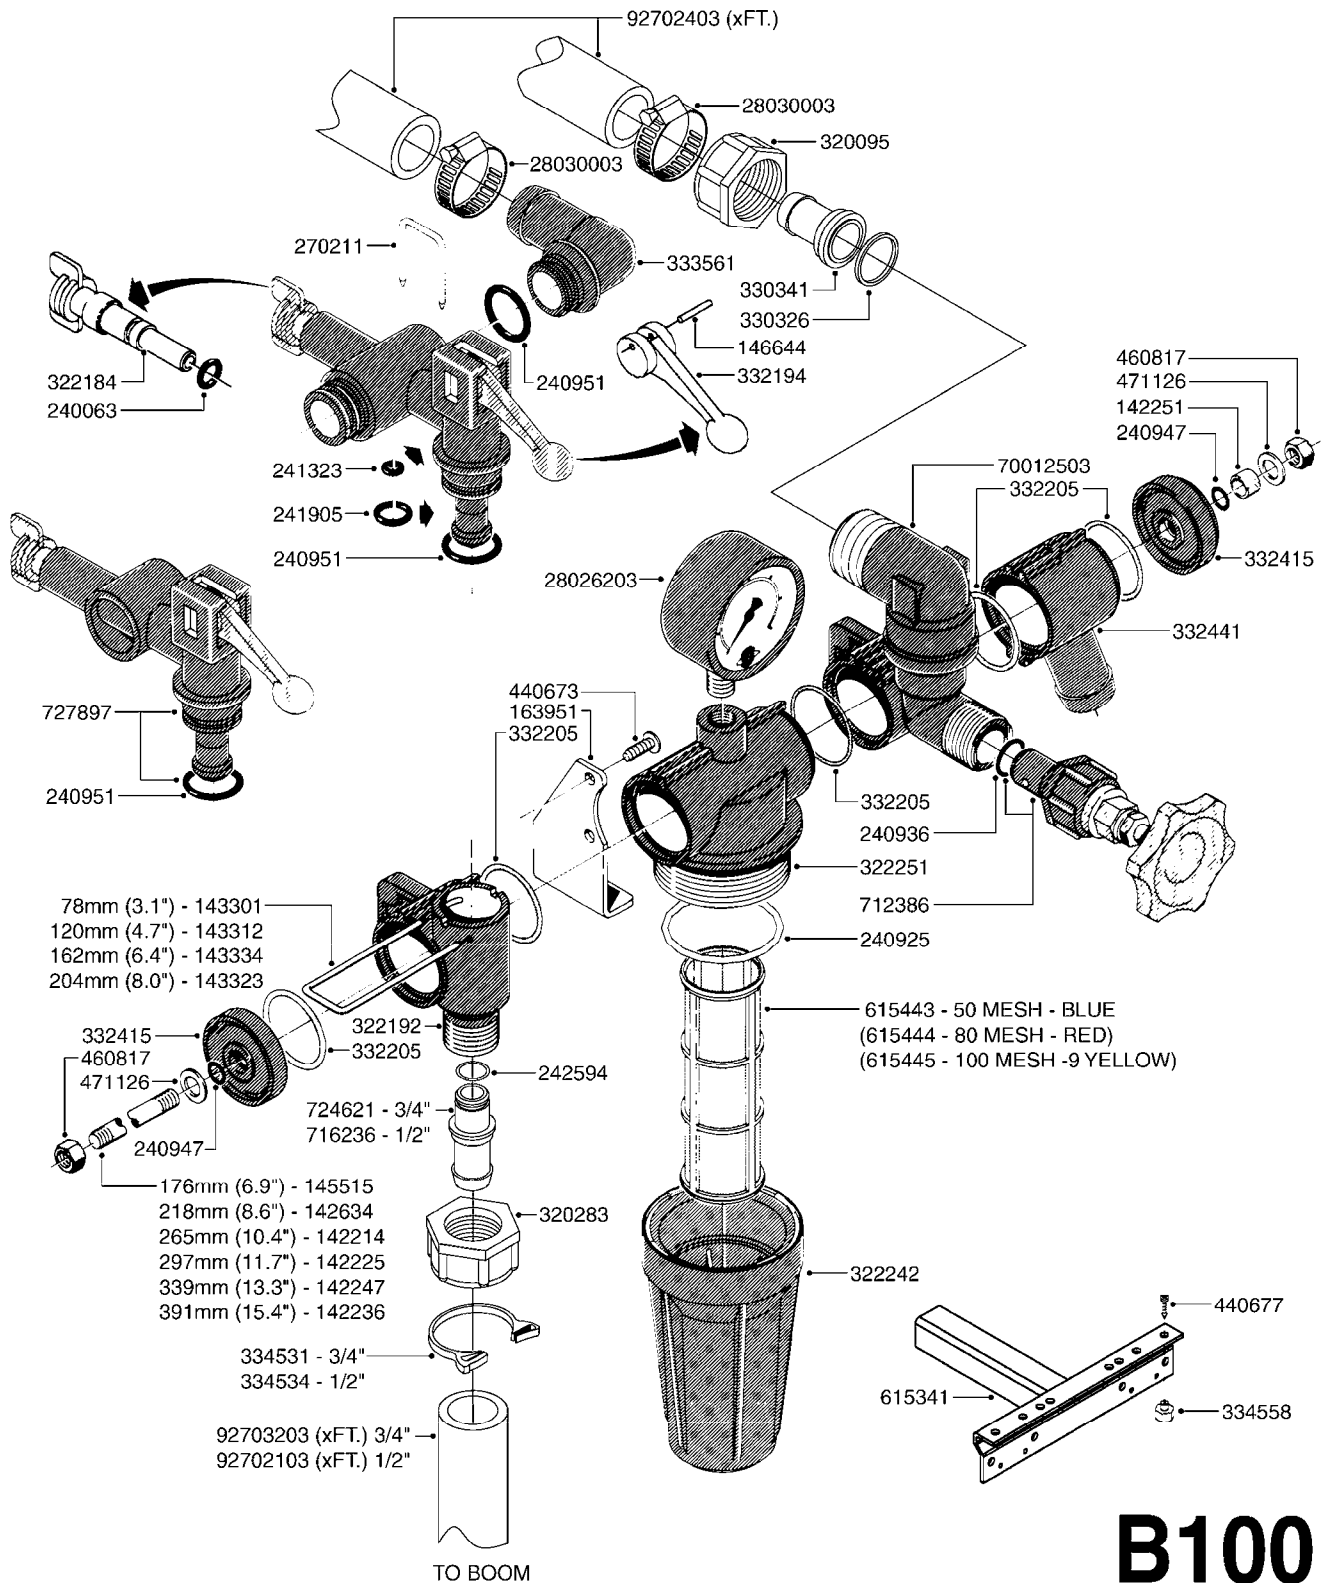

B100

BK-180 VALVES F.LE/LE-SPV/LP
B100-HIN, 19:05:11

Page 1

Date 19.03.2013 9:43

parts-n°	order qty	description
142214	1	STUD BOLT 8 X 265 - 5 MODULS
142225	1	STUD BOLT 8 X 299 - 6 MODULS
142236	1	STUD BOLT 8 X 381 - 8 MODULS
142247	1	STUD BOLT 8 X 341 - 7 MODULS
142251	1	BUSHING FOR LID
142634	1	STUD BOLT M8 X 213 - 4 MODULS
143301	1	LOCK CLAMP 78 MM
143312	1	LOCK CLAMP 120 MM
143323	1	LOCK CLAMP 204 MM
143334	1	LOCK CLAMP 162 MM
145515	1	STUD BOLT M8 X 176MM
146644	1	PIN D3X19 STAINLESS
163951	1	MOUNT BRACKET FOR BK180 SECTIO
240063	1	O-RING D14,1/9,3 X 2,4
240925	1	O-RING D49.5X3 NITRIL
240936	1	O-RING D13.3X2.4 NITRIL
240947	1	O-RING D7.3X2.4 NITRIL
240951	1	O-RING D21.2X3 NITRIL
241323	1	O-RING D5.3X2.4 NITRIL
241905	1	O-RING 12,3X2,4 VITON DKR.1,05
242594	1	O-RING D14 X 1.78 SCH.70-EPDM
270211	1	FITT.DK S25 FORK L=37.5
320095	1	FITT.DK NUT 1" BSP
320283	1	FITT.DK NUT 3/4"BSP
322184	1	SCREW F.ADJUSTING CONST.PRESS.
322192	1	HOUSING F.DISTRIBUTOR
322242	1	FILTER BOWL / IN-LINE
322251	1	HOUSING F.FILTER MOUNT BK/EC
330326	1	O-RING D30/D24X2 F.1"NUT
330341	1	FITT.DK HB 1" F. 1" NUT
332194	1	DISTRIBUTION HANDLE
332205	1	O-RING D43/39XD2
332415	1	COVER
332441	1	FITT.DK ELB 1" F.EC VALVE
333561	1	FITT.DK ELB.1" EC RETURN
334531	1	CLAMP HOSE PLASTIC 3/4"
334534	1	CLAMP HOSE PLASTIC 1/2"
334558	1	NUT HEX PLASTIC INSERT
440673	1	SCREW F.PLASTIC 5X12 SS
440677	1	SCREW F. PLASTIC 5X20 SS
460817	1	NUT HEX M8 STAINLESS DIN 934
471126	1	WASHER D16/D8.4X1.6 SS
615341	1	BRACKET F.BK 2,3&4 BANK VALVES
615443	1	FILTER ELEM.50 MESH BLUE
615444	1	FILTER ELEM.80 MESH RED
615445	1	FILTER ELEM.100 MESH YELLOW
712386	1	PRESSURE REGULATOR COMPL. H-M
716236	1	FITT.DK HB 1/2" ASSY. F. 3/4"
724621	1	FITT.DK HB 3/4"ASSY F.3/4" NUT
727897	1	HOUSING UPPER PART END PC.BK92
28026203	1	GAUGE 200PSI/BR,2.5"1/4BSP-BTM
28030003	1	CLAMP HOSE GEAR P1" 6716
70012503	1	HOUSING FOR HARDI-MATIC VALVE
92702103	1	HOSE R X1/2" X300PSI WP X0012"
92702403	1	HOSE PVC SUCT GRAY 1"
92703203	1	HOSE R X3/4" X300PSI WP X0012"