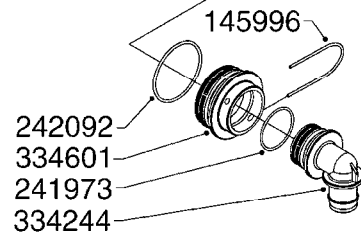

REGULATOR VALVE ASSEMBLY: *72027300

COMPLETE ASSEMBLIES
WHOLEGOODS ITEMS

B251