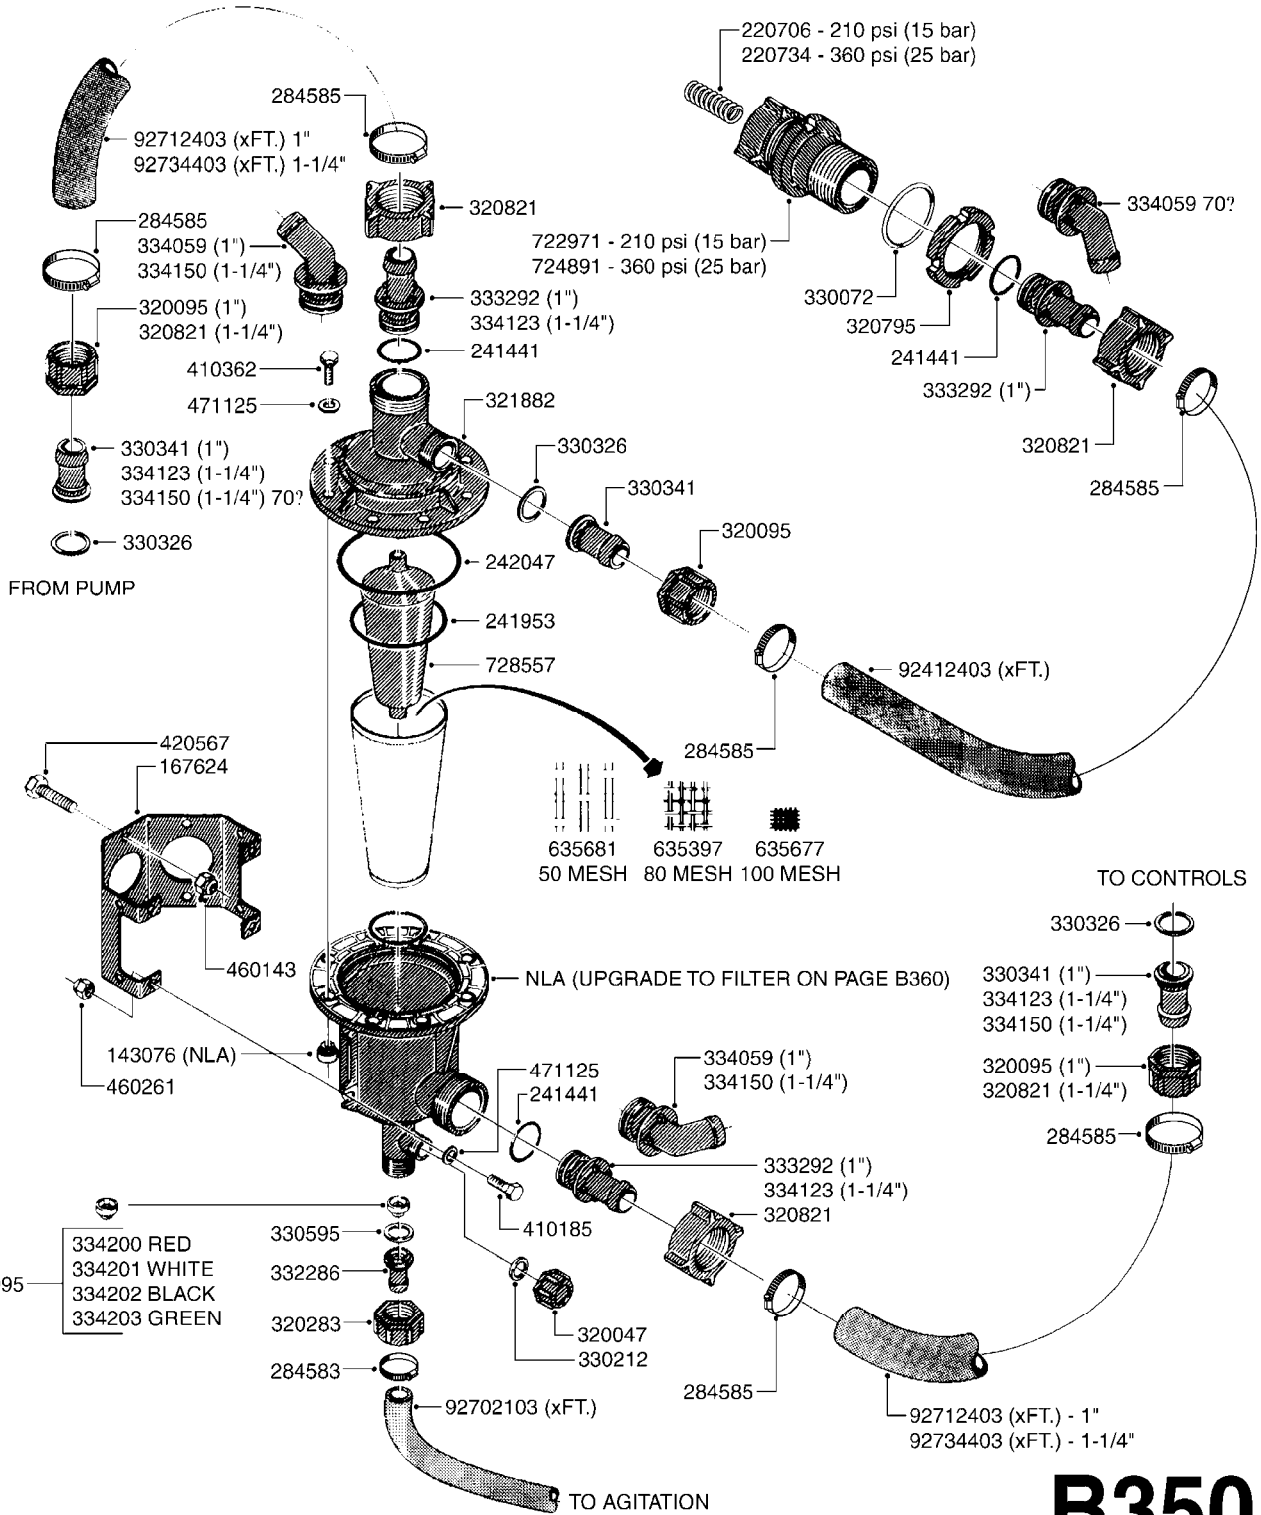

B350

SELF CLEANING FILTER-BOLTD TOP
B350-HIN, 15:12:09

Page 1
Date 19.03.2013 9:44

parts-n°	order qty	description
143076	1	PRESSURE NUT
167624	1	MOUNT BRACKET F. SCF
220706	1	SPRING SCF 12 BAR
220734	1	SPRING SCF 25 BAR
241441	1	O-RING D29.3X3
241953	1	O-RING D73,03X3,53 VITON
242047	1	O-RING 89.5 X 3.0 VITON
284583	1	CLAMP HOSE GEAR 1/2"
284585	1	CLAMP HOSE GEAR 1" MINI 020
320047	1	FITT.DK CAPNUT 1/2" BSP
320095	1	FITT.DK NUT 1" BSP
320283	1	FITT.DK NUT 3/4"BSP
320795	1	FITT.DK NUT 1-1/2" BSP JAMB
320821	1	FITT.DK NUT 1-1/2" BSP
321882	1	SCF TOP (BOLTED ON)
330072	1	O-RING D53,5/D45,5X4
330212	1	O-RING D19/D14X2.4 F.1/2"NUT
330326	1	O-RING D30/D24X2 F.1"NUT
330341	1	FITT.DK HB 1" F. 1" NUT
330595	1	O-RING D24.6/D20X2.1 -3/4"
332286	1	FITT.DK HB 1/2" F. 3/4" NUT
333292	1	FITT.DK HB 1"O'RING F.1-1/2"
334059	1	FITT.DK EL 1" 110 DEG.F.1-1/2"
334123	1	FITT.DK HB 1-1/4"O-RNG F.1-1/2"
334150	1	FITT.DK HB 1-1/4" 110 F.1-1/2"
334200	1	ORFICE 3MM FOR SCF RED
334201	1	ORFICE 4MM FOR SCF WHITE
334202	1	ORFICE 5MM FOR SCF BLACK
334203	1	ORFICE 6MM FOR SCF GREEN
410185	1	BOLT HEX 8.8 DEL M6X16
410362	1	BOLT HEX 8.8 DEL M6X20 FT
420567	1	BOLT HEX 8.8 DEL M8X30 FT
460143	1	NUT HEX M8 LOCK
460261	1	NUT HEX M6X1 LOCK
471125	1	WASHER D12/D6.4x1.6 SS
635397	1	SCREEN SCF 80 MESH
635677	1	SCREEN SCF 100 MESH
635681	1	SCREEN SCF 50 MESH
722971	1	SAFETY VALVE SCF 217PSI(15BAR)
724891	1	SAFETY VALVE SCF 25 BAR
725995	1	BAG FOR SCF
728557	1	CONE F.SCF RED
92702103	1	HOSE R X1/2" X300PSI WP X0012"
92712403	1	HOSE R X1" X300PSI WP X0012"
92734403	1	HOSE R X5/4" X200PSI WP X0012"