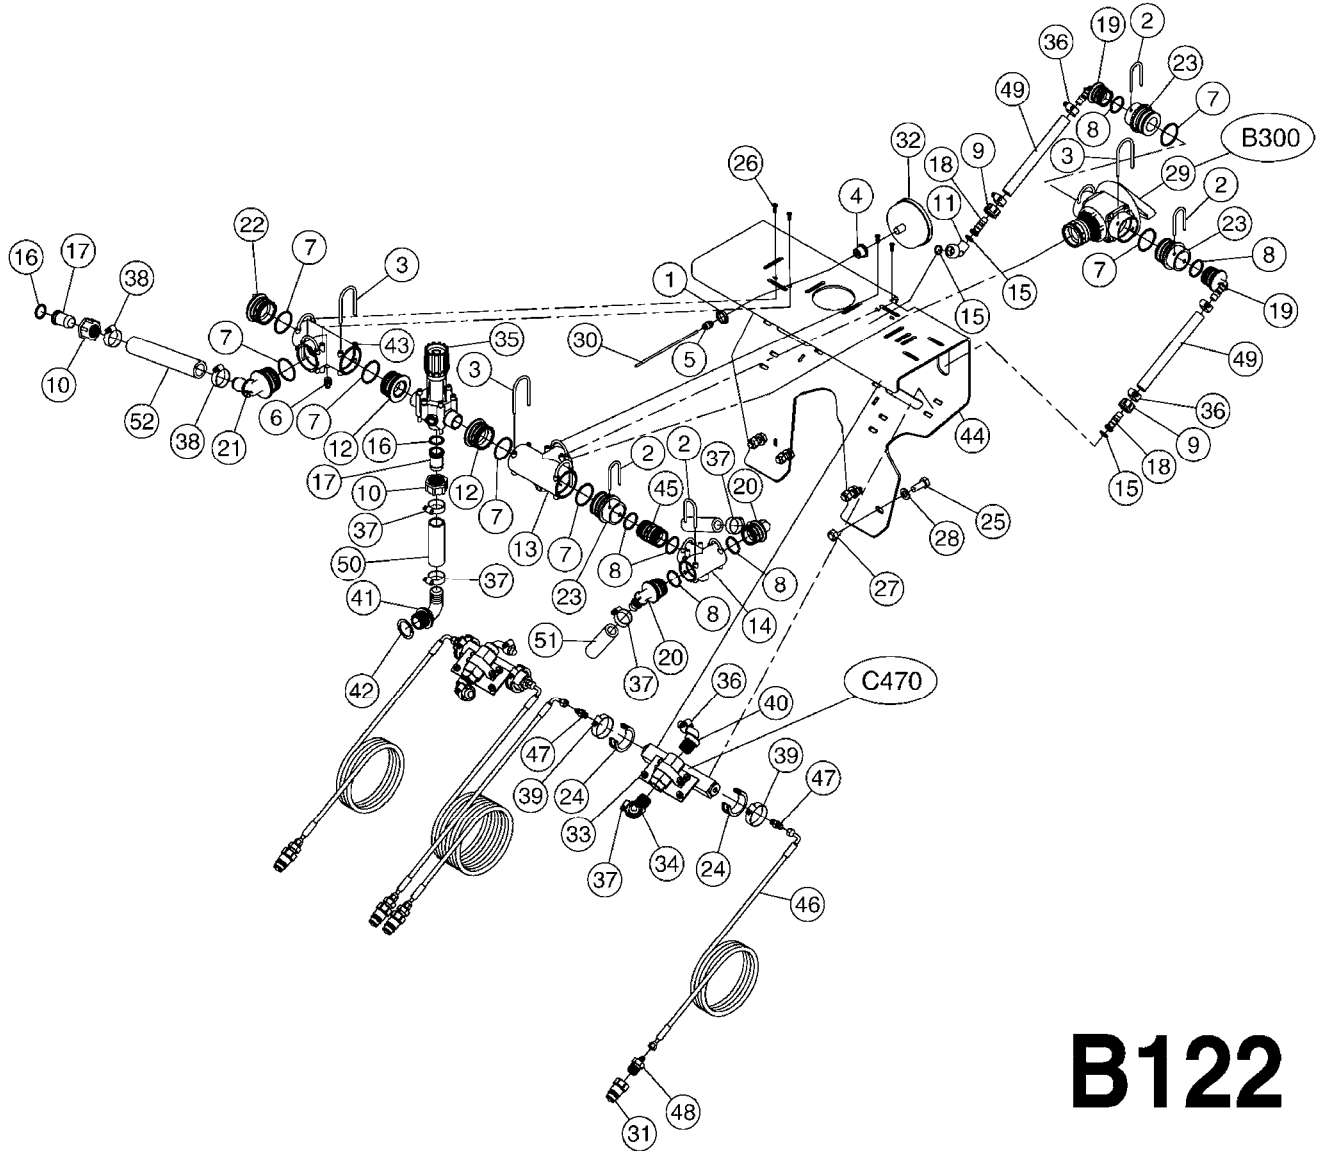

**B121**

HC/2 MANIFOLD SYSTEM  
B121-HIN, 21:05:09

Page 1  
Date 19.03.2013 9:43

parts-n°	order qty	description
145995	1	FITT.DK S-53 FORK
145996	1	FITT.DK S-67 FORK
145997	1	FITT.DK S-93 FORK
241883	1	O-RING D39.2X3 NITRIL
242353	1	O-RING D44.2X3.0 VITON F.S-67
242354	1	O-RING D32.2X3.0 VITON F.S-53
242594	1	O-RING D14 X 1.78 SCH.70-EPDM
284585	1	CLAMP HOSE GEAR 1" MINI 020
320095	1	FITT.DK NUT 1" BSP
320283	1	FITT.DK NUT 3/4"BSP
322224	1	FITT.DK S-67 TEE
322320	1	NUT F.3 WAY VALVE S56
322325	1	FITT.DK S-67 X 1-1/2"BSP LONG
322352	1	FITT.DK S-53 TEE
330326	1	O-RING D30/D24X2 F.1"NUT
330341	1	FITT.DK HB 1" F. 1" NUT
334044	1	FITT.DK HB 3/4' F. 3/4' CAP
334229	1	FITT.DK S-53 STR.3/4"
334231	1	FITT.DK S-67 STR.1'
334239	1	FITT.DK S-53 ELB.1/2"
334241	1	FITT.DK S-53 ELB.3/4"
334244	1	FITT.DK S-67 ELB.1-1/4"
334531	1	CLAMP HOSE PLASTIC 3/4"
334534	1	CLAMP HOSE PLASTIC 1/2"
334564	1	FITT.DK S-67 TO S-53 ADAPTER
341290	1	RUBBER STRAP, L=110
410185	1	BOLT HEX 8.8 DEL M6X16
420582	1	BOLT HEX 8.8 DEL M8X20 FT
440685	1	SCREW F.PLASTIC 4X14 SS C-SUNK
460143	1	NUT HEX M8 LOCK
460261	1	NUT HEX M6X1 LOCK
729796	1	VALVE S-67 MANUAL D33 J-D
845218	1	FILTER IN-LINE 3/4'50 MESH OML
16024503	1	SUPPORT MANIFOLD MERCURY
16024603	1	SUPPORT HYD VALVE MISTBLOWER
16024803	1	BRACKET REMOTE GAUGE MISTBLOW
16025703	1	BRACKET MANIFOLD ARROW 270
16058203	1	SUPPORT MANIFOLD MERCURY 900
16058303	1	SUPPORT HYD VALVE MERCURY 900
16097003	1	BRACKET MANIFOLD ARROW 400
28019203	1	VALVE HYD SHUTOFF 3/4"NPT
28019303	1	FITTING HB ELB 3/4NPT-3/4HOSE
28019803	1	FITTING HB 3/4NPT-3/4HOSE
28026103	1	GAUGE 200PSI/BR,4",1/4"BSP-BTM
28030103	1	CLAMP HOSE GEAR P5/4-S1.5"6724
70021103	1	VALVE PCV GLUED ASSY
72114300	1	FITT. DK S-53 MALE MALE W.ORIN
92702103	1	HOSE R X1/2" X300PSI WP X0012"
92702403	1	HOSE PVC SUCT GRAY 1"
92703203	1	HOSE R X3/4" X300PSI WP X0012"
92712403	1	HOSE R X1" X300PSI WP X0012"
92734403	1	HOSE R X5/4" X200PSI WP X0012"