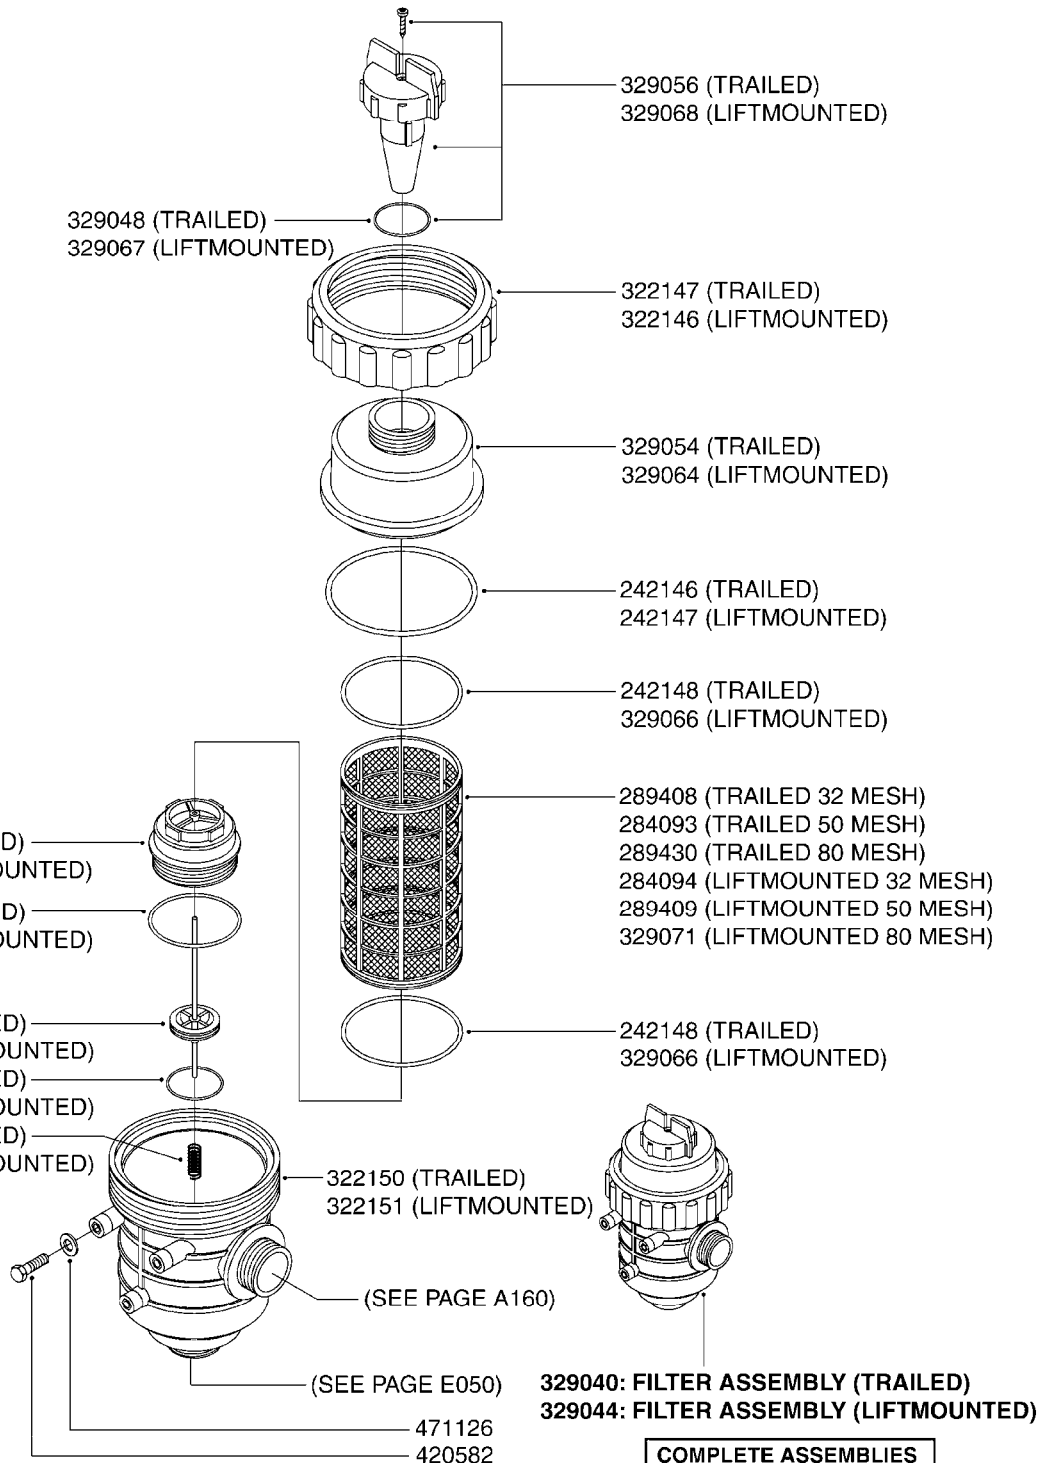

Page 1  
Date 19.03.2013 9:44

parts-n°	order qty	description
284585	1	CLAMP HOSE GEAR 1" MINI 020
10010903	1	1-1/4 FILTER C/W 20 X 40SCREEN
10026503	1	BOWL FOR MCNALLY FILTER 1-1/4
10029903	1	SCREEN 20 X 40 MESH F1-1/4FILT
10045903	1	FILTER TOP MCNALLY 1-1/4
10047203	1	SCREEN 20 X 80 MESH (MCNALLY)
10051603	1	FILTER ASSY.1-1/2 W/20X40 MESH
10051803	1	SCREEN 20 MESH F/MCNALLY FILTR
10053903	1	NIPPLE 1-1/2"BSP MCPHEE 3461
10059903	1	INSERT 1-1/2'M X 1-1/2 F4121
10064403	1	FILTER TOP MCNALLY 1-1/2
24001103	1	SEAL F. MCNALLY FILTER EPDM
92702603	1	HOSE PVC SUCT GRAY 1-1/2"