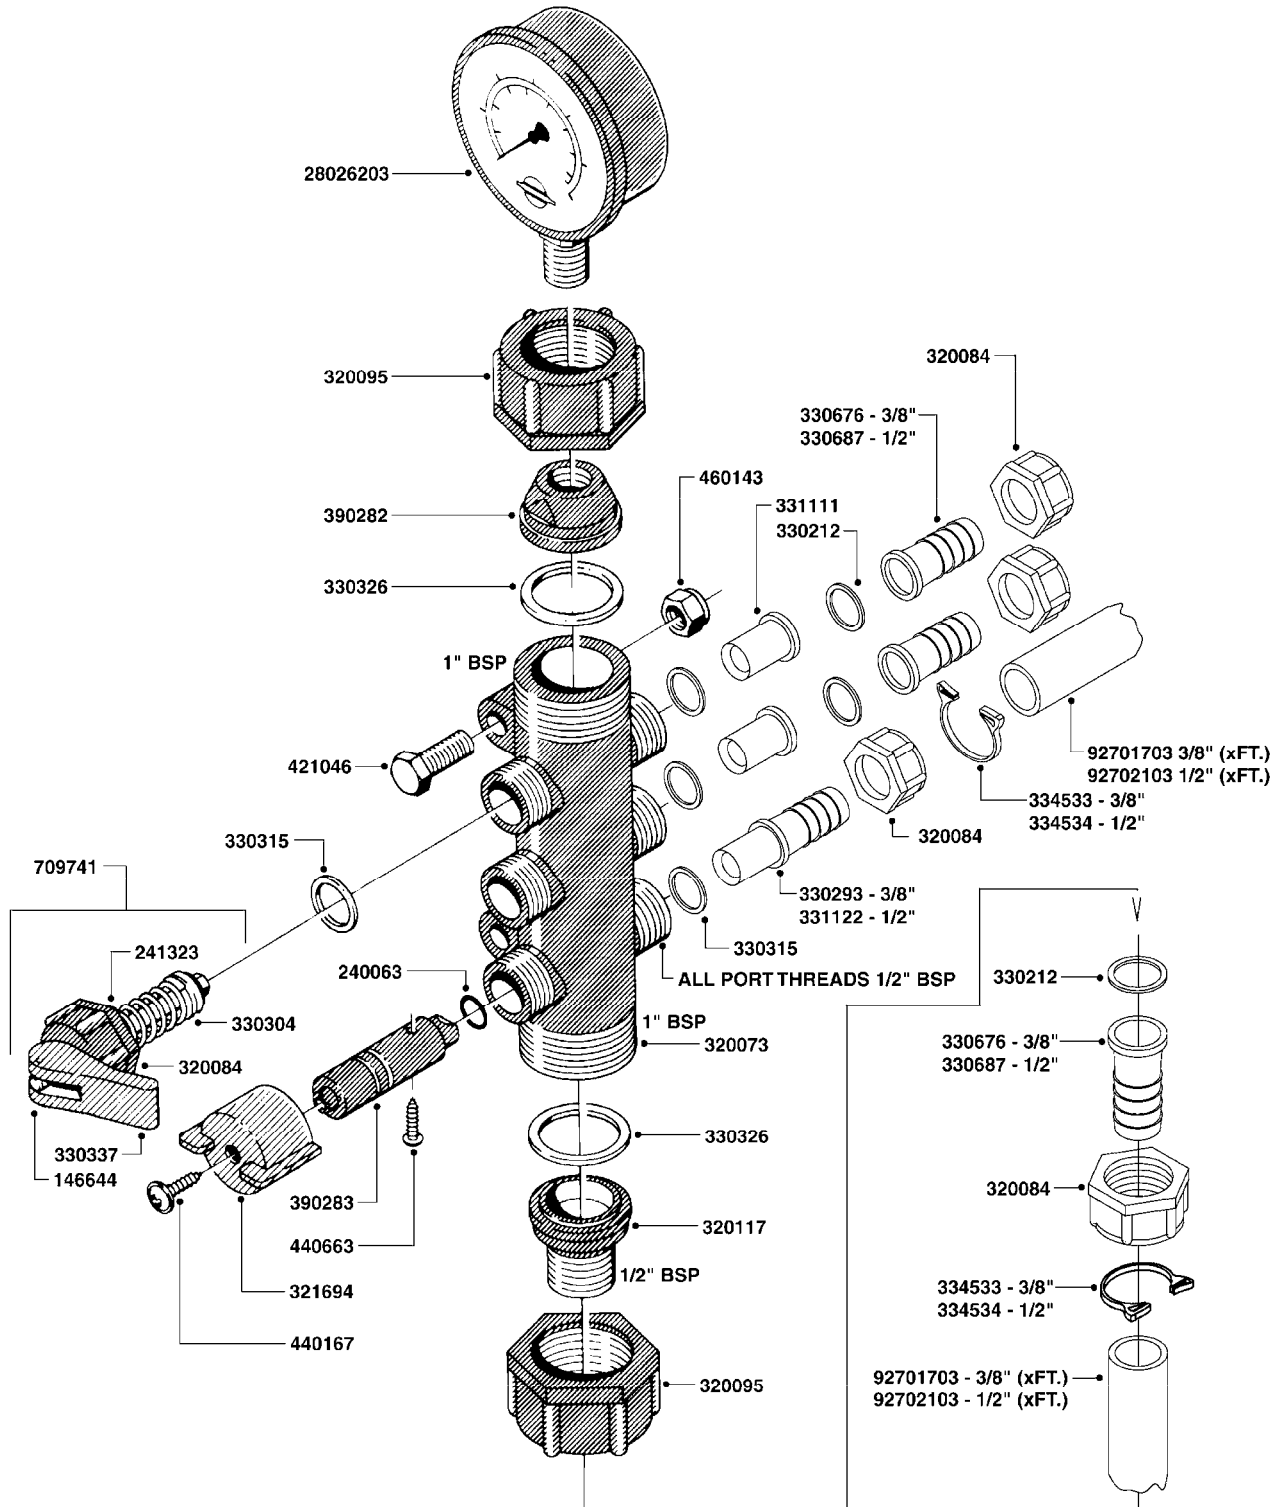

841758 - COMPLETE ASSEMBLY
(LESS GAUGE)

COMPLETE ASSEMBLIES
WHOLEGOODS ITEMS

B030

CONTROL-ET MANUAL-ES 30/50/80
B030-HIN, 19:05:11

Page 1

Date 19.03.2013 9:43

parts-n°	order qty	description
146644	1	PIN D3X19 STAINLESS
240063	1	O-RING D14,1/9,3 X 2,4
241323	1	O-RING D5.3X2.4 NITRIL
320073	1	DISTRIBUTOR HOUSING 1/2"
320084	1	FITT.DK NUT 1/2" BSP
320095	1	FITT.DK NUT 1" BSP
320117	1	FITT.DK CONN.1/2"BSP F. 1" CAP
321694	1	UNION NUT
330212	1	O-RING D19/D14X2.4 F.1/2"NUT
330293	1	VALVE SEAT WITH 3/8" HOSE TAIL
330304	1	VALVE CONE D14
330315	1	O-RING D18.4/D13X.6
330326	1	O-RING D30/D24X2 F.1"NUT
330337	1	HANDLE F. FLIP VALVE
330676	1	FITT.DK HB 3/8" F. 1/2" NUT
330687	1	FITT.DK HB 1/2" F. 1/2" NUT
331111	1	VALVE SEAT FOR 1/2" DISTRIBUT.
331122	1	VALVE SEAT WITH 1/2" HOSE TAIL
334533	1	CLAMP HOSE PLASTIC 3/8"
334534	1	CLAMP HOSE PLASTIC 1/2"
390282	1	STOPPER ATV 1/4"
390283	1	CONE FOR PRES CONTR ATV
421046	1	BOLT HEX 8.8 DEL M8X25 FT
440167	1	SCREW NO.8 1/4"
440663	1	SCREW 3/8" NR4 STAINLESS
460143	1	NUT HEX M8 LOCK
709741	1	VALVE ASSY. 1/2" FLIP LEVER
841758	1	ET CONTROL COMPLETE
28026203	1	GAUGE 200PSI/BR,2.5"1/4BSP-BTM
92701703	1	HOSE R X3/8" X300PSI WP X0012"
92702103	1	HOSE R X1/2" X300PSI WP X0012"