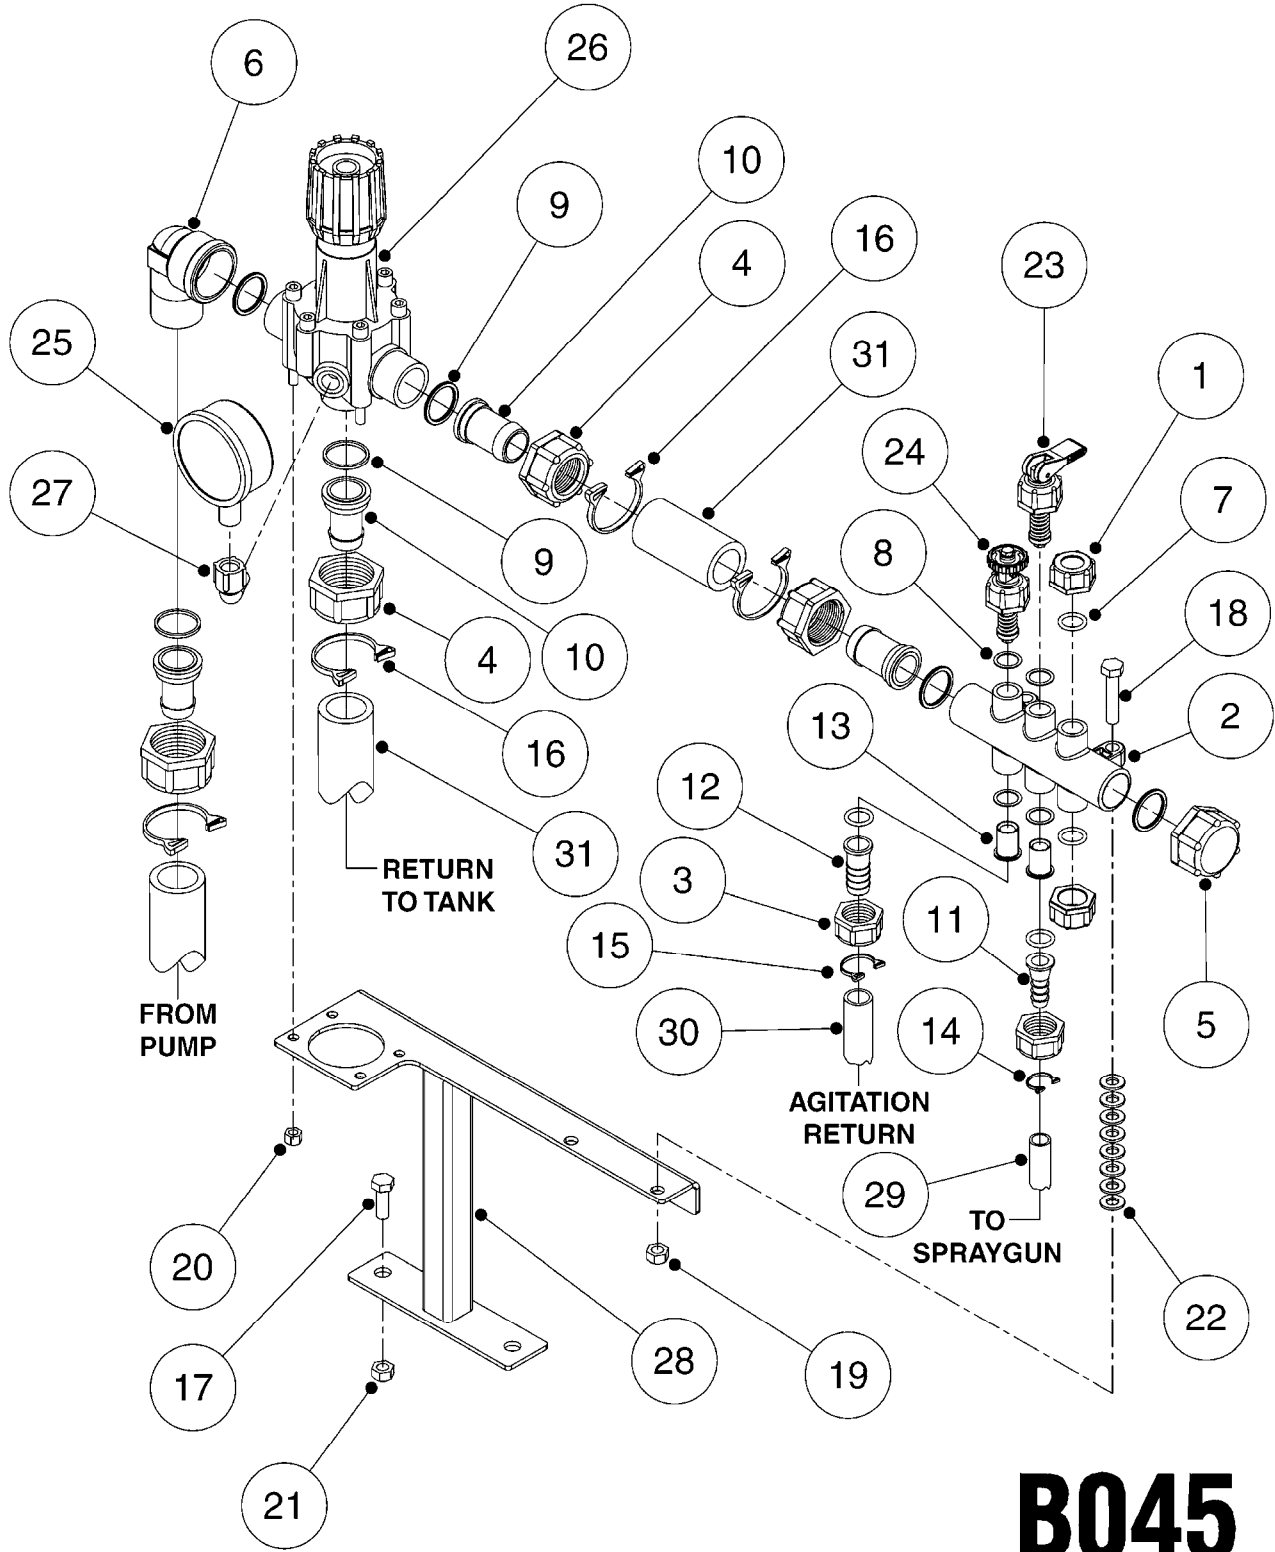

B045

CONTROL - ATV/N-SERIES
B045-HIN, 28:06:06

Page 1

Date 19.03.2013 9:43

Pos.	parts-n°	order qty	description
1	320047	1	FITT.DK CAPNUT 1/2" BSP
2	320073	1	DISTRIBUTOR HOUSING 1/2"
3	320084	1	FITT.DK NUT 1/2" BSP
4	320095	1	FITT.DK NUT 1" BSP
5	320106	1	FITT.DK CAPNUT 1" BSP
6	322138	1	FITT.DK ELB 1"M X 1"F BSP
7	330212	1	O-RING D19/D14X2.4 F.1/2"NUT
8	330315	1	O-RING D18.4/D13X.6
9	330326	1	O-RING D30/D24X2 F.1"NUT
10	330341	1	FITT.DK HB 1" F. 1" NUT
11	330676	1	FITT.DK HB 3/8" F. 1/2" NUT
12	330687	1	FITT.DK HB 1/2" F. 1/2" NUT
13	331111	1	VALVE SEAT FOR 1/2" DISTRIBUT.
14	334533	1	CLAMP HOSE PLASTIC 3/8"
16	334534	1	CLAMP HOSE PLASTIC 1/2"
16	334680	1	CLAMP HOSE PLASTIC 1"
17	420604	1	BOLT HEX 8.8 DEL M10X25 FT
18	420744	1	BOLT HEX 8.8 DEL M8X40
19	460143	1	NUT HEX M8 LOCK
20	460261	1	NUT HEX M6X1 LOCK
21	460423	1	NUT HEX M10X1.5 LOCK
22	471126	1	WASHER D16/D8.4X1.6 SS
23	709741	1	VALVE ASSY. 1/2" FLIP LEVER
24	724530	1	THUMB WHEEL FOR AGITATION
25	28026203	1	GAUGE 200PSI/BR,2.5"1/4BSP-BTM
26	28029103	1	VALVE PRESS CTRL 145PSI 1"MPT
27	28033103	1	ELBOW, STREET, POLY 1/4"-18NPT
28	63026203	1	CONTROL POST, ATV SPRAYER
29	92701703	1	HOSE R X3/8" X300PSI WP X0012"
30	92702103	1	HOSE R X1/2" X300PSI WP X0012"
31	92712403	1	HOSE R X1" X300PSI WP X0012"