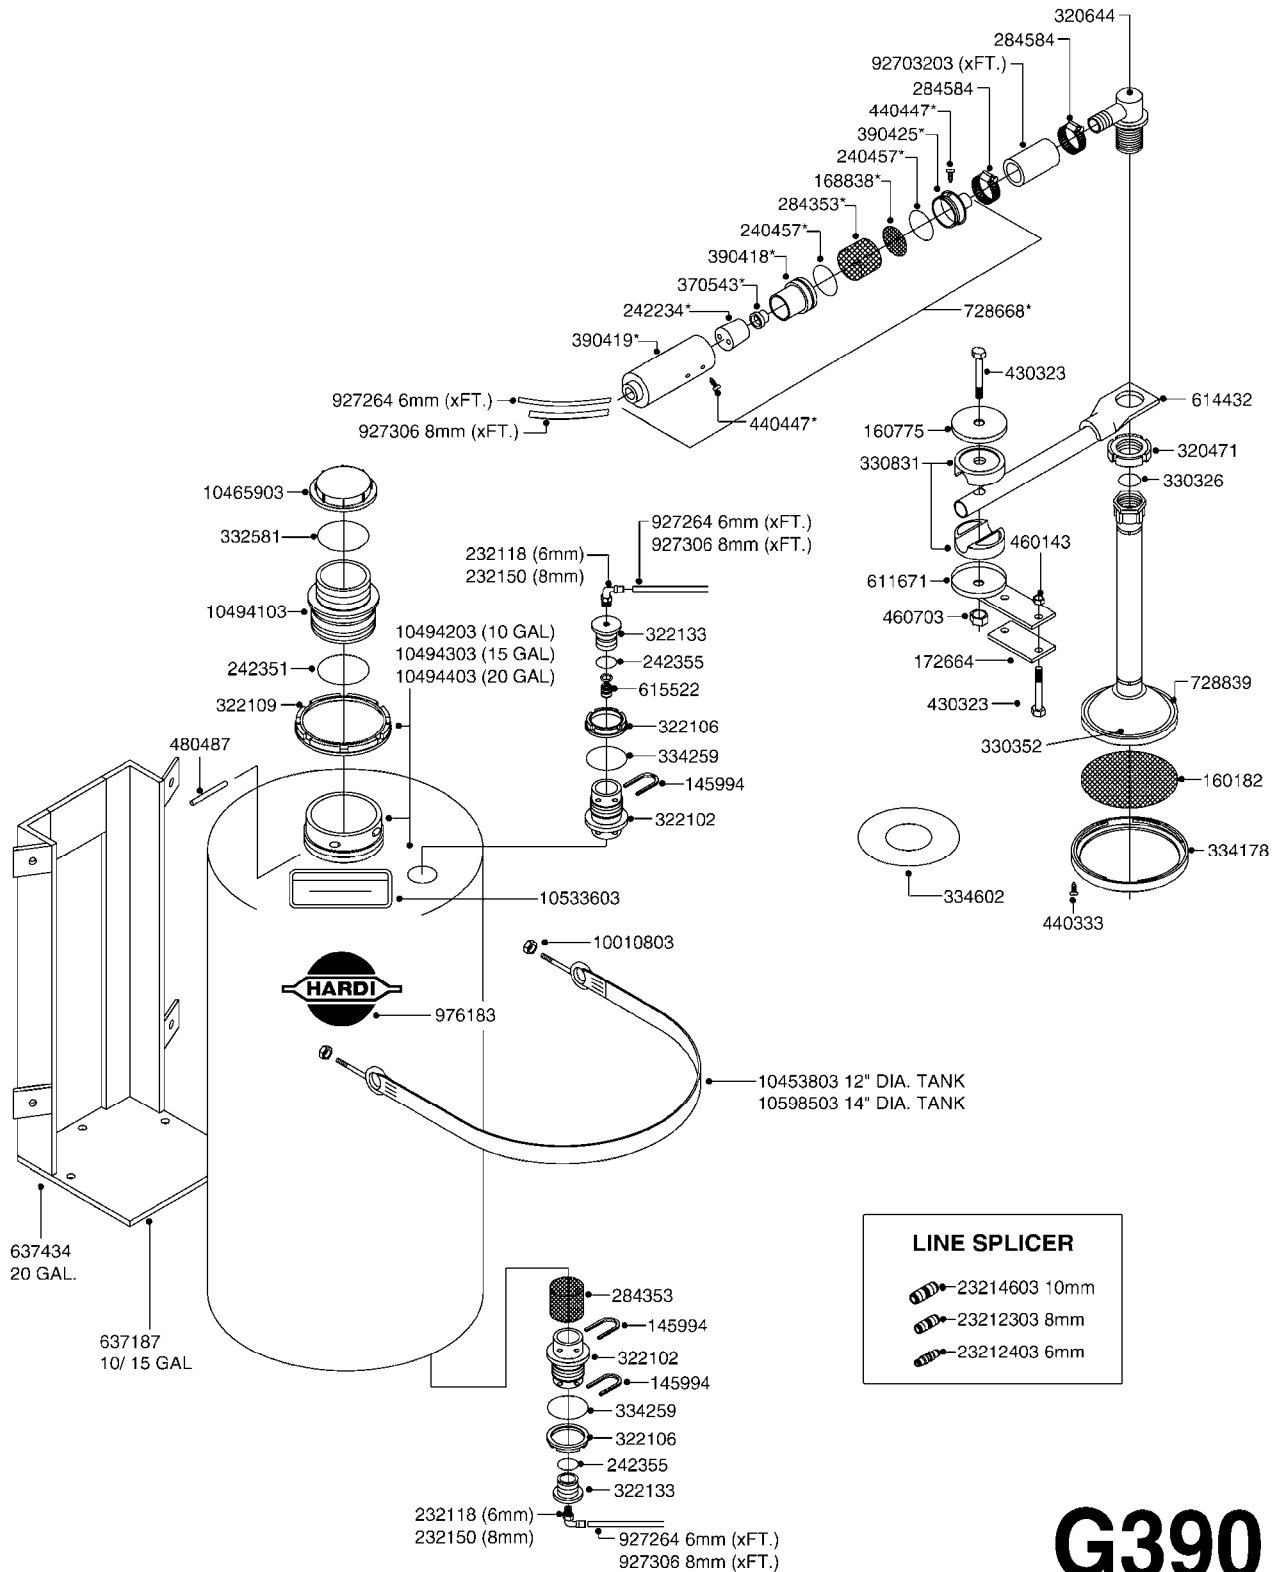

G390

FOAMMARKER TANK/DROPPER POST93
G390-HIN, 05:05:11

Page 1
Date 19.03.2013 9:54

parts-n°	order qty	description
10010803	1	NUT HEX NC (NYLON LOCK) 5/16
10453803	1	STRAP F.FOAMER TANK (755mm)
10465903	1	*LID F.FOAM MARKER, DRILLED
10494103	1	FILL WELL ASSY.FOAM MARK EPOXY
10494203	1	TANK ASSY. 10 GAL. D14' F/M
10494303	1	TANK ASSY. 15 GAL. D14' F/M
10494403	1	*TANK ASSY. 20 GAL. D14' F/M
10533603	1	DECAL CAUTION-OPEN SLOWLY ENG
10598503	1	TANK STRAP 10/15/20 GAL FOAMER
145994	1	FITT.DK S-40 FORK
160182	1	FILTER SCREEN
160775	1	WASHER F. FRICTION PLATE
168838	1	FILTER SCREEN D40 FOR FOAM GEN
172664	1	FLATBAR BACKING PLATE
232118	1	HOSE CONN. 90DEG 1/8'X 6MM PE
23212303	1	HOSE CONNECTOR STR. F.8MM PE
23212403	1	HOSE CONNECTOR STR. F.6MM PE
23214603	1	HOSE CONNECTOR STR. F. 10MM PE
232150	1	HOSE CONN. 90DEG. 1/8'X8MM PE
240457	1	O-RING D40.2/D34X2
242234	1	PLUG F.FOAM GENERATOR HOSES
242351	1	O-RING D69.5X3.0 VITON F.S-93
242355	1	O-RING D19.2X3.0 VITON F.S-40
284353	1	SPONGE FOR FOAM MARKER
284584	1	CLAMP HOSE GEAR 3/4" MINI 012
320471	1	FITT.DK NUT 1" BSP JAMB
320644	1	FITT.DK ELB.3/4"HB X 1" BSP
322102	1	FITT.DK S-40 BULKHEAD
322106	1	FITT.DK S-40 BULKHEAD NUT
322109	1	FITT.DK S-93 BULKHEAD NUT
322133	1	FITT.DK S-40 PLUG W 1/8 THREAD
330326	1	O-RING D30/D24X2 F.1"NUT
330352	1	FOAM DROP HOUSING
330831	1	FRICTION PLATE
332581	1	GASKET F. 1-1/2" BSP CAPNUT.
334178	1	RETAINER FOR FOAM MARKER
334259	1	GASKET F. S-40 BULKHEAD
334602	1	ORIFICE ID 70MM F.FOAM MARKER
370543	1	NOZZLE FLAT FAN 4625-46
390418	1	MIXING CHAMBER FOR FOAM MARKER
390419	1	HOUSING F. MIXING CHAMBER
390425	1	END PIECE FOR MIXING CHAMBER
430323	1	BOLT HEX 8.8 DEL M12X60
440333	1	SCREW 3.5 X 9.5 SS
440447	1	SCREW M4.2X9.5
460143	1	NUT HEX M8 LOCK
460703	1	NUT HEX M12X1.75 LOCK
480487	1	PIN M5X60 SLOTTED GALV
611671	1	BREAK AWAY HOLDER F-MARKER
614432	1	BREAK AWAY ARM F. FOAM MARKER
615522	1	CHECK VALVE F.FOAM MARKER
637187	1	MOUNT BKT F.FOAM TANK 10/15GAL
637434	1	MOUNT BRACKET F.FOAM TANK 20G
728668	1	FOAM GENERATOR ASSY.
728839	1	FOAM NOZZLE ASSY.W.RESTRICTOR
92703203	1	HOSE R X3/4" X300PSI WP X0012"
927264	1	HOSE R X PE D6/D4 X 0012"
927306	1	HOSE R X PE D8/D6 X 0012"BLACK
976183	1	DECAL COMPANY 185 X 300