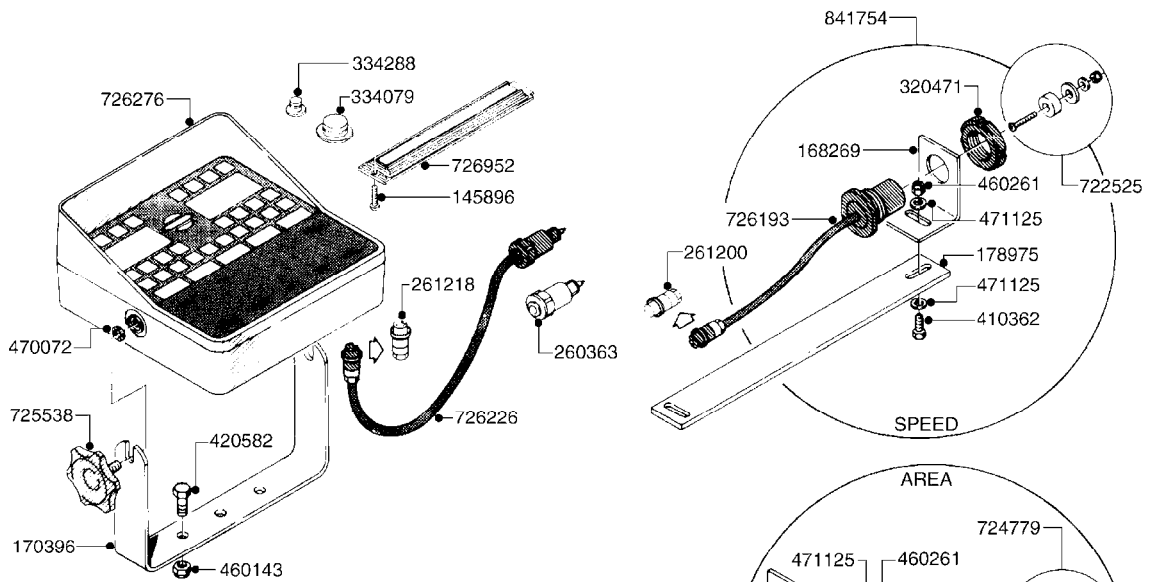

COMPLETE ASSEMBLY:
843197 - 60L
843196 - 60S

COMPLETE ASSEMBLIES
WHOLEGOODS ITEMS

G450

HANDGUN TYPE 60S/60L POST 95
G450-HIN, 19:05:11

Page 1
Date 19.03.2013 9:54

parts-n°	order qty	description
130390	1	TEE 3/8'X 1/2' BSP F.TYPE 60S
145791	1	CONE FOR ON/OFF
147063	1	SWIRL F.SPRAY GUN TYPE 60
240936	1	O-RING D13.3X2.4 NITRIL
241441	1	O-RING D29.3X3
241965	1	O-RING 12.1 X 1.6
242007	1	O-RING D9.1X1.6
242013	1	SPRING RUBBER F/TRIGGER
242033	1	O-RING
242064	1	SLEEVE RUBBER 3X8X4MM
320084	1	FITT.DK NUT 1/2" BSP
322073	1	HOUSING F.SWIRL TYPE 60S H.G.
322075	1	CASTING
330013	1	O-RING D15/D10X2.5 F.3/8"NUT
334117	1	HANDLE PIECE RIGHT F.60S/60L
334118	1	HANDLE PIECE LEFT F.60S/60L
334121	1	SEAT FOR ON/OFF
334190	1	FITT.DK HB 1/2' F. PISTOL 60S
334533	1	CLAMP HOSE PLASTIC 3/8"
334534	1	CLAMP HOSE PLASTIC 1/2"
334653	1	FITT.DK HB 3/8' F.HANDGUN
334655	1	TRIGGER SAFETY F.60S/60L GUN
371314	1	NOZZLE CERAMIC 1099-20
440634	1	SCREW 5/8"
480716	1	PIN D3X6 STAINLESS
615455	1	TUBE F.LANCE TYPE 60L
725476	1	SPINDLE
725477	1	TRIGGER
750270	1	GASKET KIT F.SPRAY GUN
843196	1	HANDGUN KIT TYPE 60 SHORT
843197	1	HANDGUN KIT TYPE 60 LONG
92701703	1	HOSE R X3/8" X300PSI WP X0012"
92702103	1	HOSE R X1/2" X300PSI WP X0012"