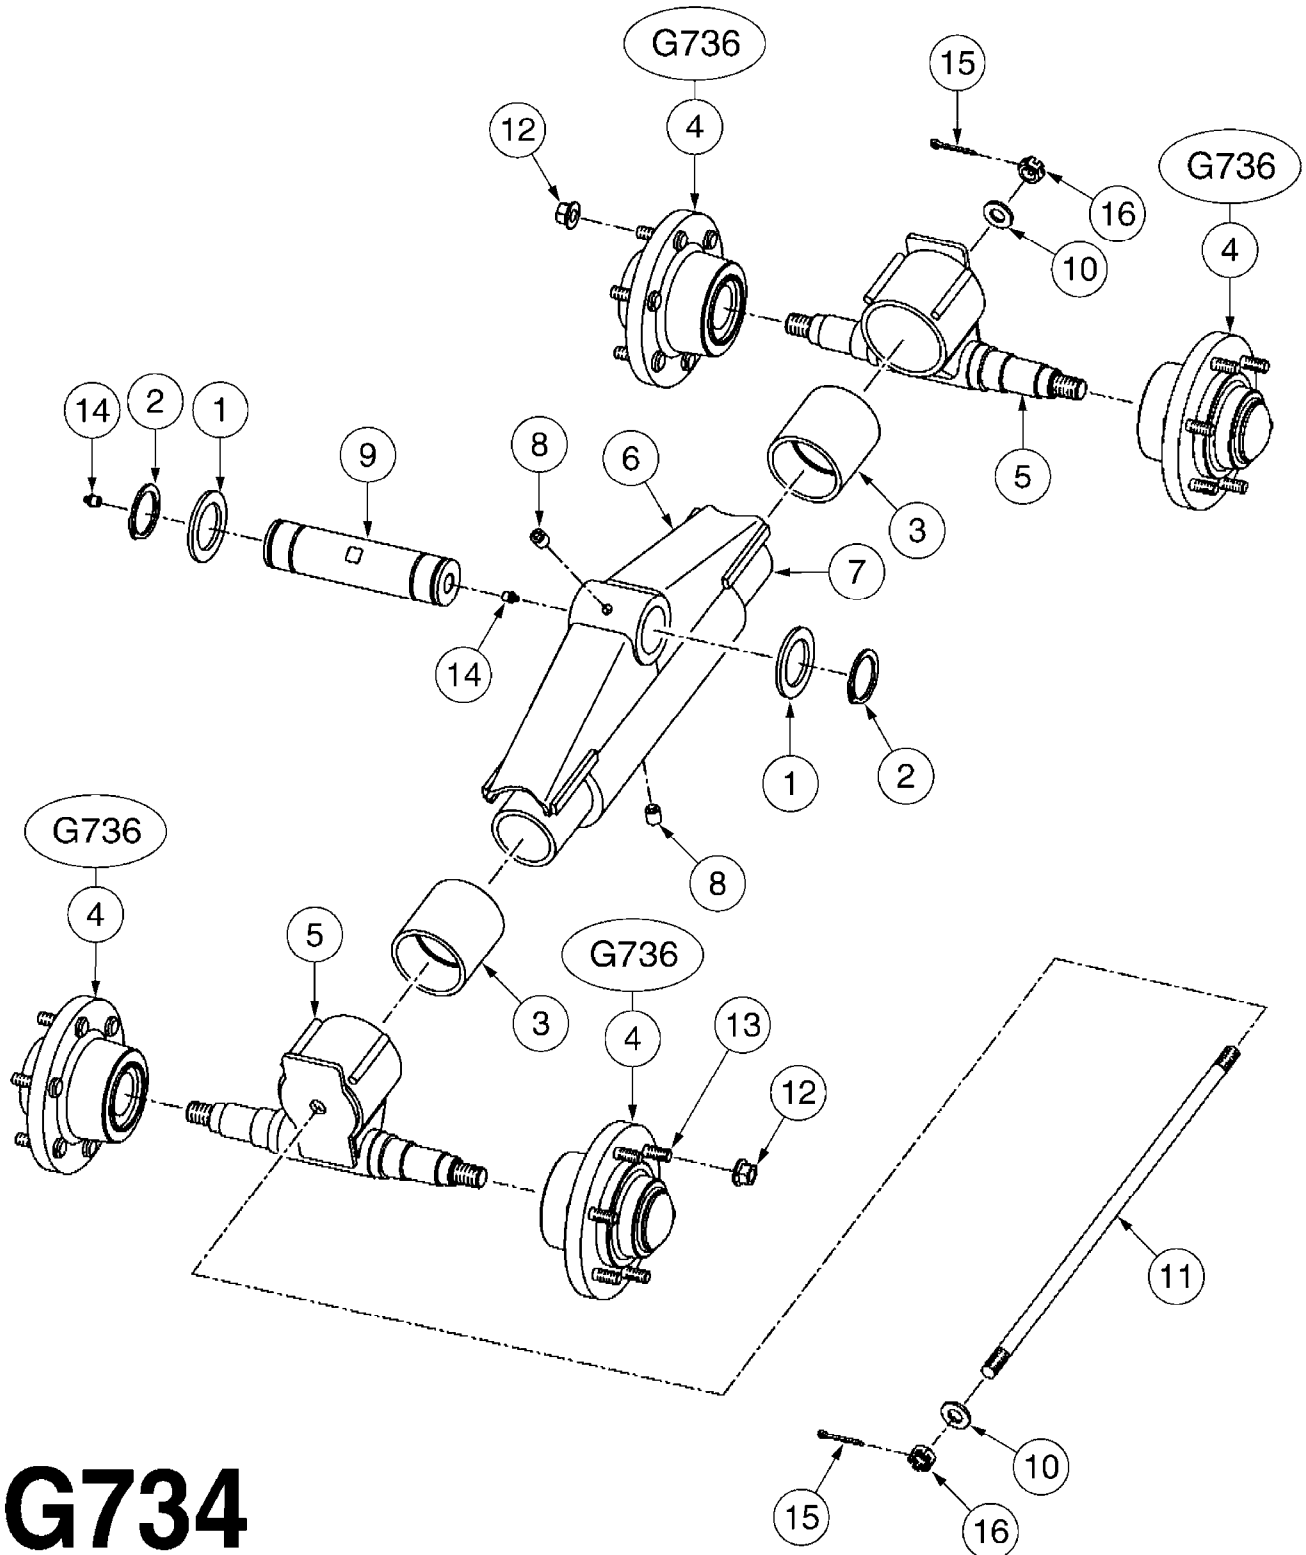

G734

CAMOPLAST BOGIE MID-ROLLER 40
G734-HIN, 17:10:12

Page 1

Date 19.03.2013 9:56

Pos.	parts-n°	order qty	description
1	28076003	1	WASHER, 3"X2.02"X3/16"
2	28076103	1	SNAP RING EXT. 2"
3	28080503	1	BUSHING
4	28080603	1	HUB ASSY.MID-ROLLER HUB COMPLETE W/LUG NUTS
5	28080703	1	MID-ROLLER DOGHOUSE(40 SERIES)
6	28080803	1	HOUSING, BOGIE
7	28080903	1	AXLE, MID-ROLLER
8	28081003	1	SET SCREW, 3/4"X1/2"-13 UNC
9	28081103	1	PIN, BOGIE
10	28081203	1	WASHER21/32"IDX1-5/16"ODX0.146
11	28081303	1	RETAINER ROD
12	28083003	1	LUG NUT SET (6) MID-ROLLER
13	28083103	1	WHEEL STUD SET (6) MID-ROLLER
14	28084103	1	GREASE FITTING
15	28084603	1	COTTER PIN 1-1/4" X 5/32"
16	28085003	1	CASTLE NUT 5/8"-11 UNC GR 5