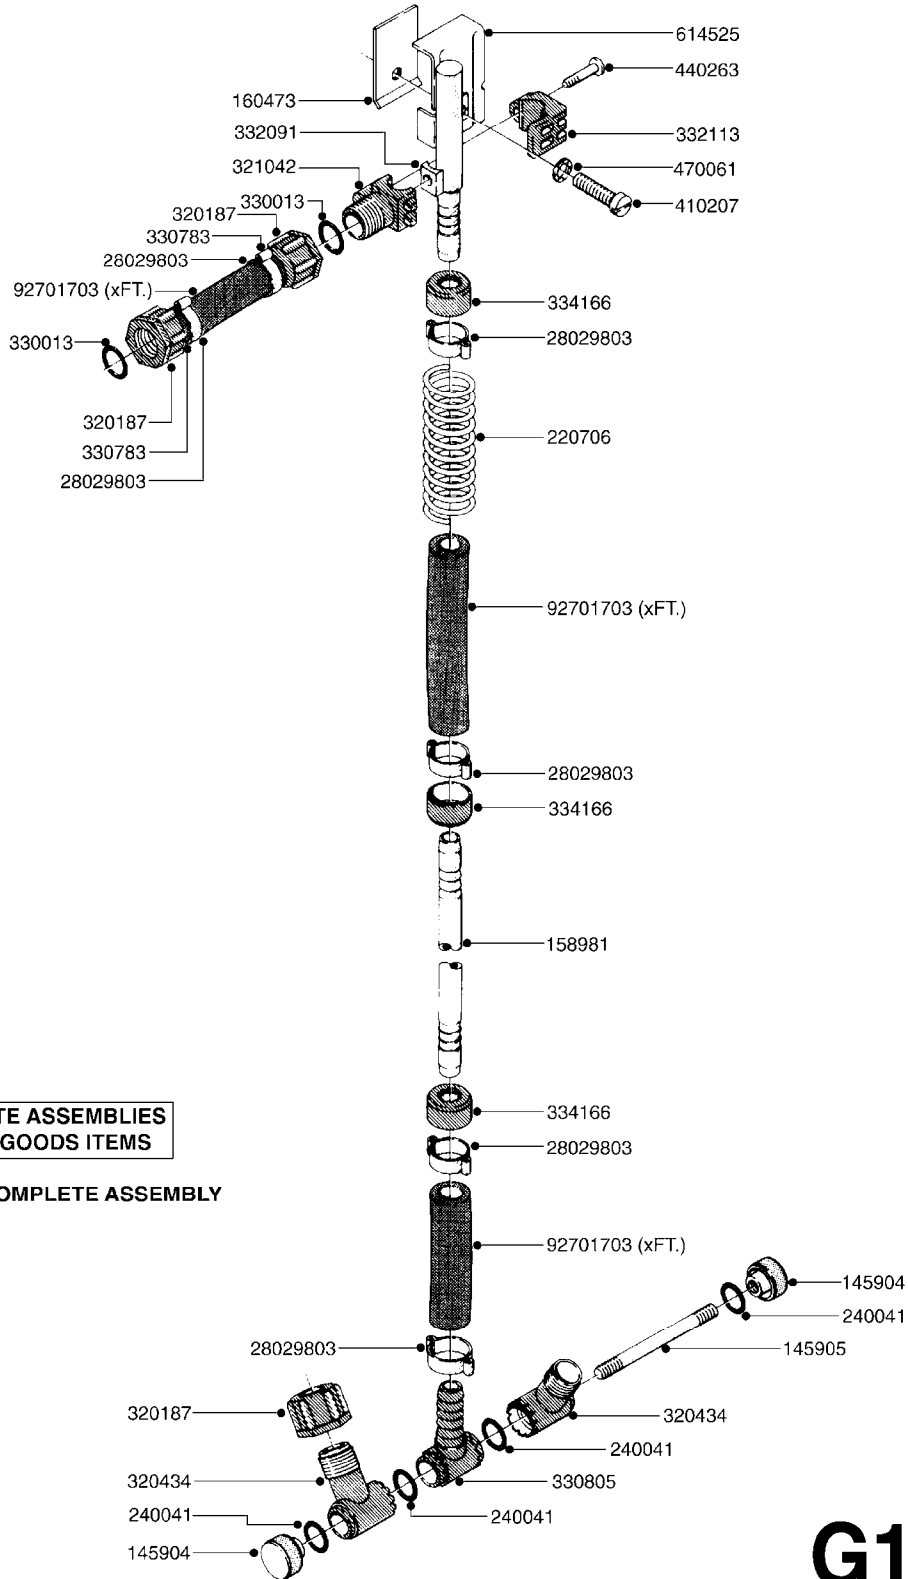

COMPLETE ASSEMBLIES
WHOLEGOODS ITEMS

83427803 - COMPLETE ASSEMBLY

G170

DROP NOZZLE ASSEMBLY (PRE 95)
G170-HIN, 26:05:11

Page 1
Date 19.03.2013 9:53

parts-n°	order qty	description
145904	1	FINGER NUT M6
145905	1	STUDBOLT M6 X 74
158981	1	PIPE FOR DROPLEG
160473	1	PLATE FOR DROP-LEG
220706	1	SPRING SCF 12 BAR
240041	1	O-RING D15,1/10,3 X 2,4
320187	1	FITT.DK CAP 3/8" BSP BLACK
320434	1	SWIVEL CONNECTOR 3/8' BSP
321042	1	NOZZLE HOUSING F. 12MM SADDLE
330013	1	O-RING D15/D10X2.5 F.3/8"NUT
330783	1	FITT.DK HB 3/8"F.3/8" NUT
330805	1	FITT.DK HB 1/2'LOWER F.DROPS
332091	1	GASKET F. 12MM SADDLE
332113	1	CLAMP F. 12MM SADDLE
334166	1	HOOD FOR HOSE
410207	1	BOLT HEX 8.8 DEL M6X25 SLOT
440263	1	SCREW SHEET-METAL 7/8" NO. 8
470061	1	WASHER D11/D7X0.5 LOCK
614525	1	MOUNT BRACKET F. DROP NOZZLE
28029803	1	CLAMP HOSE GEAR P1/2" 6708
83427803	1	DROP NOZZLE (1-PC.)
92701703	1	HOSE R X3/8" X300PSI WP X0012"