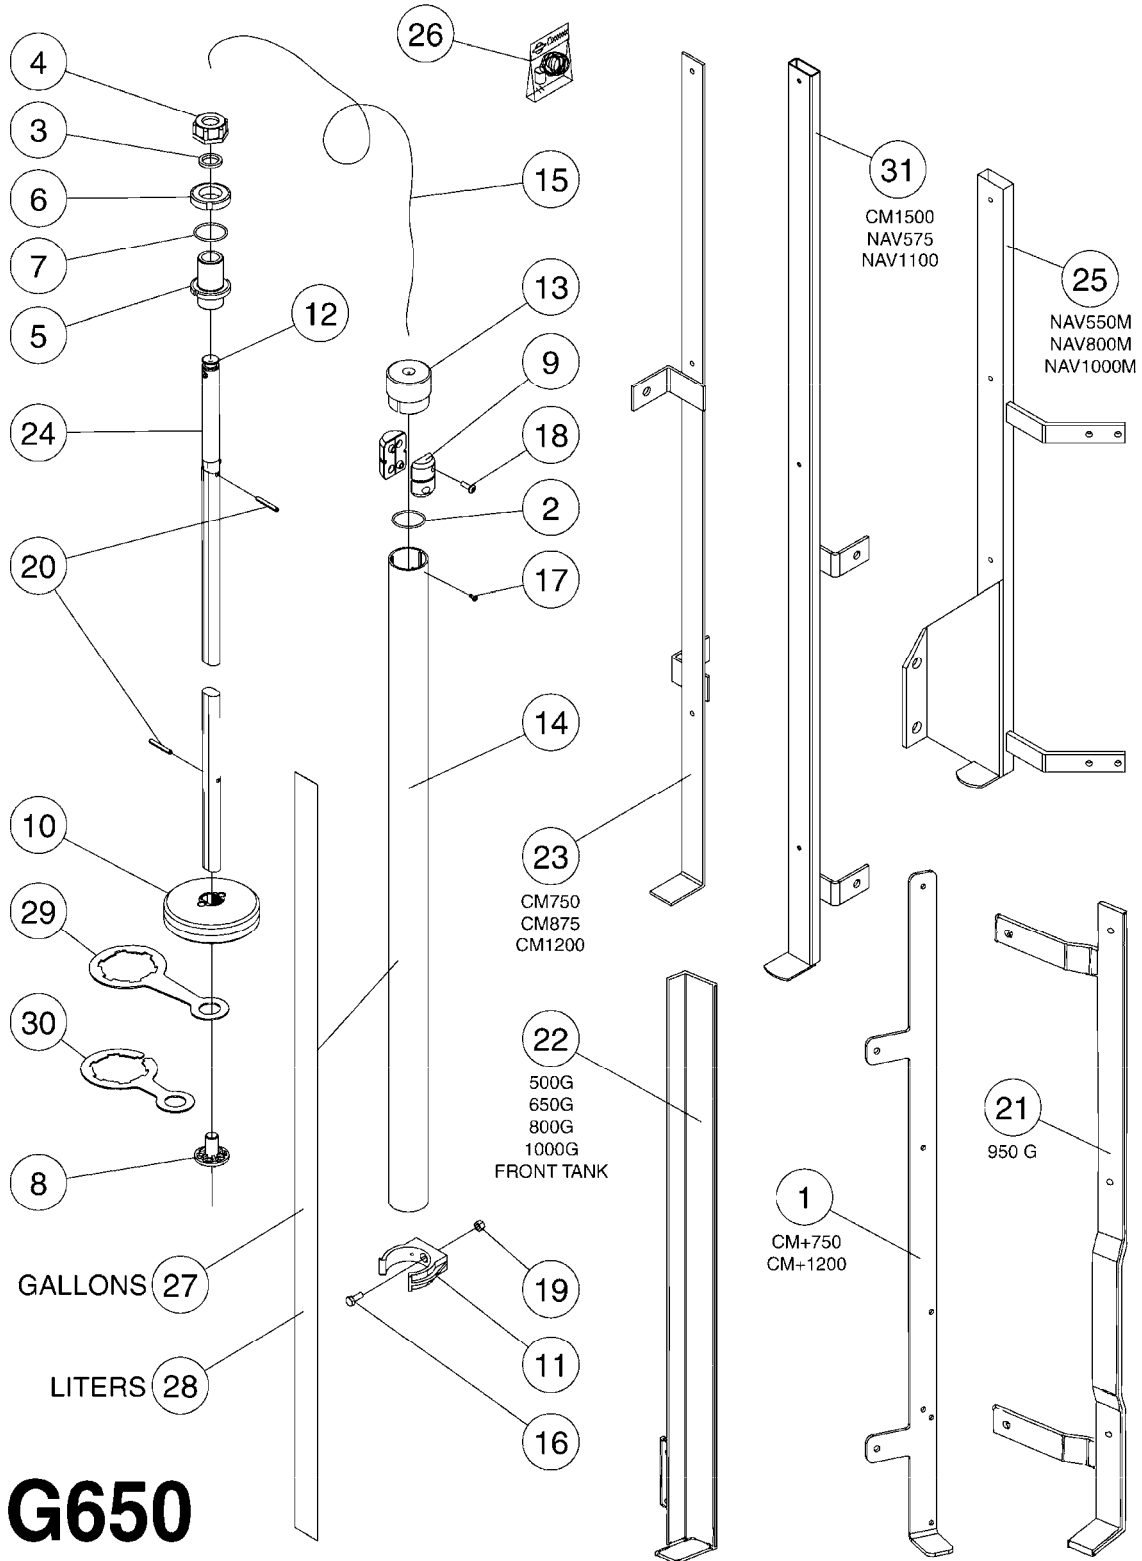

SAFETY CHAINS
G645-HIN, 12:12:05

Page 1

Date 19.03.2013 9:55

parts-n°	order qty	description
10275803	1	CHAIN BKT. FOR TR300/500/TX650
10276003	1	SAFETY CHAIN KIT TR300/500
14001103	1	MOUNTING HUB F. SAFETY CHAIN
14001203	1	MNT WASHER F. SAFE CHAIN KIT
16020303	1	SAFETY CHAIN MNT.BRKT.30,400LB
16023103	1	SAFETY CHAIN MNT.BRKT.40,500LB
16056003	1	SAFETY CHAIN MNT.BRKT.16100 lb
16056103	1	SAFETY CHAIN MNT.BRKT.40500 lb
28014703	1	SAFETY CHAIN 30,400LBS CERT.
28017703	1	SAFETY CHAIN 40,500LBS CERT.
29000403	1	SAFETY CHAIN CERT 16100LB
70012403	1	*SAFETY CHAIN KIT 16100LB NAV
70016803	1	SAFETY CHAIN KIT CM1500
83311903	1	SAFTY CHAIN KIT 575 NAV.
83312003	1	SAFETY CHAIN KIT 1100 NAV.
83312103	1	SAFETY CHAIN KIT CM+750
83312203	1	SAFETY CHAIN KIT CM+1200