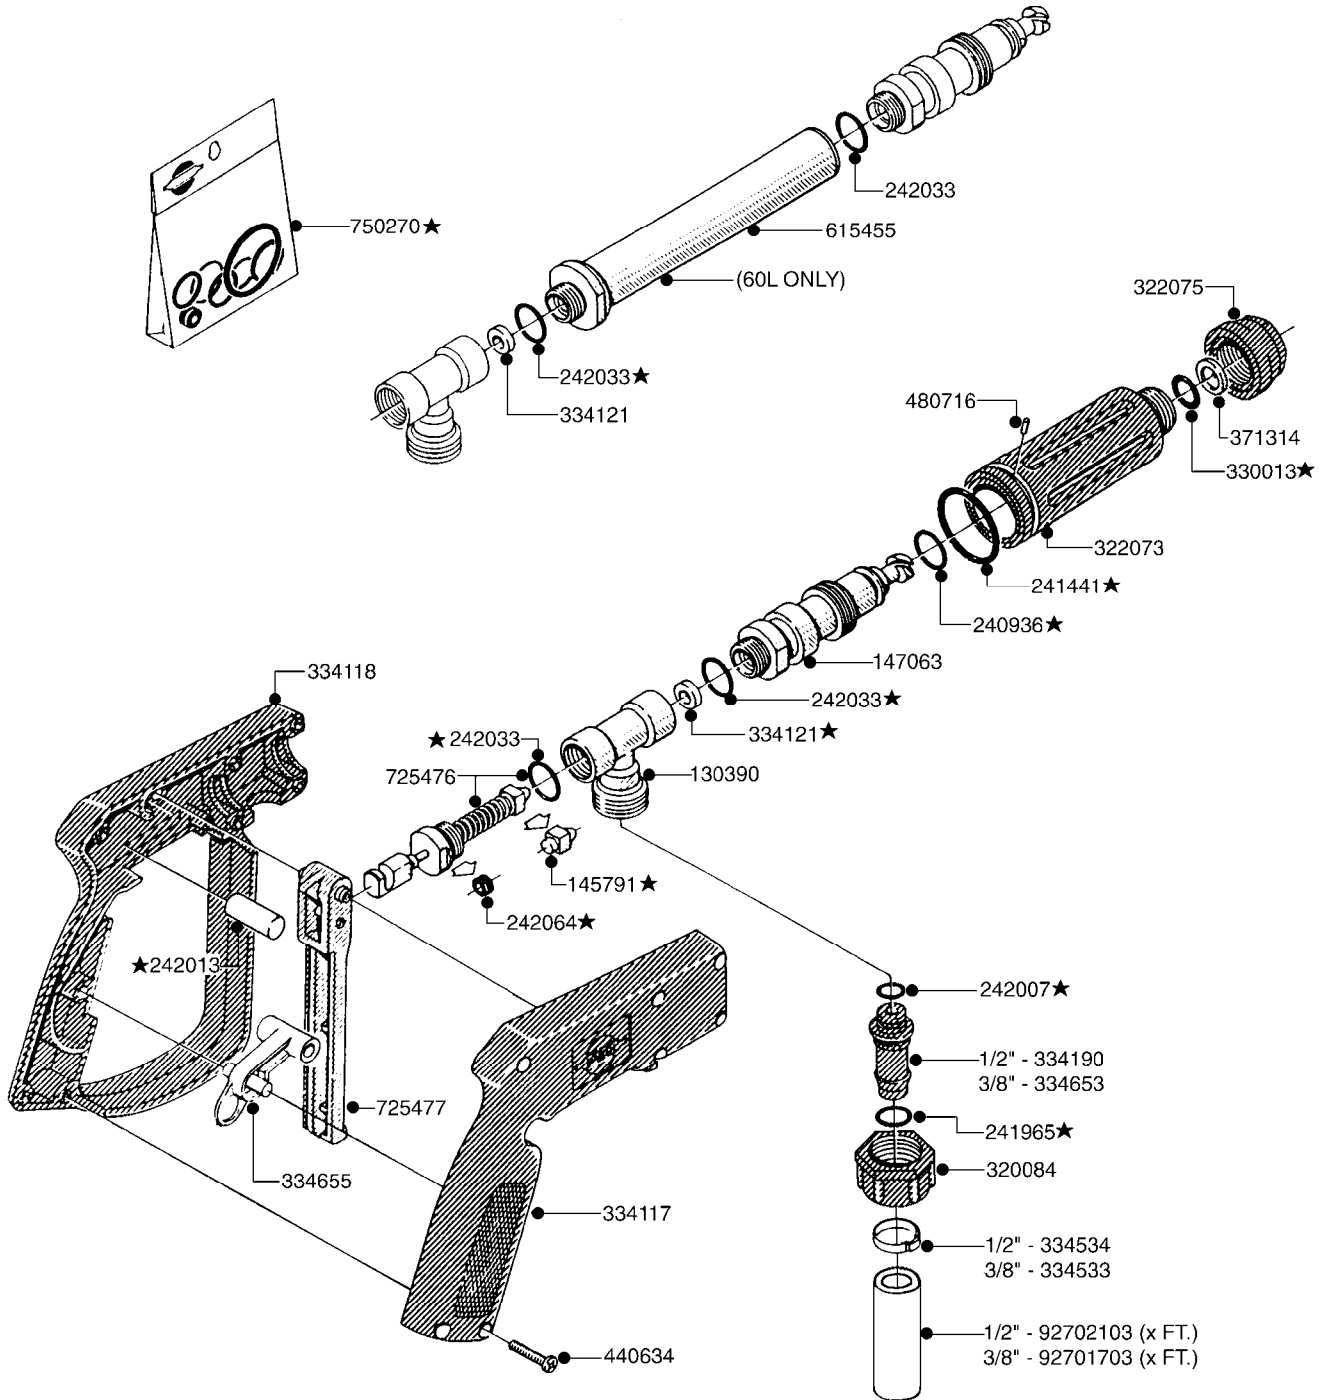

COMPLETE ASSEMBLY:
843197 - 60L
843196 - 60S

COMPLETE ASSEMBLIES
WHOLEGOODS ITEMS

G440

HANDGUN TYPE 60S/60L PRE 95
G440-HIN, 19:05:11

Page 1

Date 19.03.2013 9:54

parts-n°	order qty	description
130390	1	TEE 3/8'X 1/2' BSP F.TYPE 60S
145791	1	CONE FOR ON/OFF
147063	1	SWIRL F.SPRAY GUN TYPE 60
240936	1	O-RING D13.3X2.4 NITRIL
241441	1	O-RING D29.3X3
241965	1	O-RING 12.1 X 1.6
242007	1	O-RING D9.1X1.6
242013	1	SPRING RUBBER F/TRIGGER
242030	1	SPRING RUBBER
242033	1	O-RING
284582	1	CLmP HSE GEAR3/8" alt 28029803
320084	1	FITT.DK NUT 1/2" BSP
322073	1	HOUSING F.SWIRL TYPE 60S H.G.
322075	1	CASTING
330013	1	O-RING D15/D10X2.5 F.3/8"NUT
334117	1	HANDLE PIECE RIGHT F.60S/60L
334118	1	HANDLE PIECE LEFT F.60S/60L
334120	1	LOCK FOR TRIGGER
334121	1	SEAT FOR ON/OFF
334190	1	FITT.DK HB 1/2' F. PISTOL 60S
334653	1	FITT.DK HB 3/8' F.HANDGUN
371314	1	NOZZLE CERAMIC 1099-20
440634	1	SCREW 5/8"
480716	1	PIN D3X6 STAINLESS
615455	1	TUBE F.LANCE TYPE 60L
725476	1	SPINDLE
725477	1	TRIGGER
843196	1	HANDGUN KIT TYPE 60 SHORT
843197	1	HANDGUN KIT TYPE 60 LONG
28029803	1	CLAMP HOSE GEAR P1/2" 6708
92701703	1	HOSE R X3/8" X300PSI WP X0012"
92702103	1	HOSE R X1/2" X300PSI WP X0012"