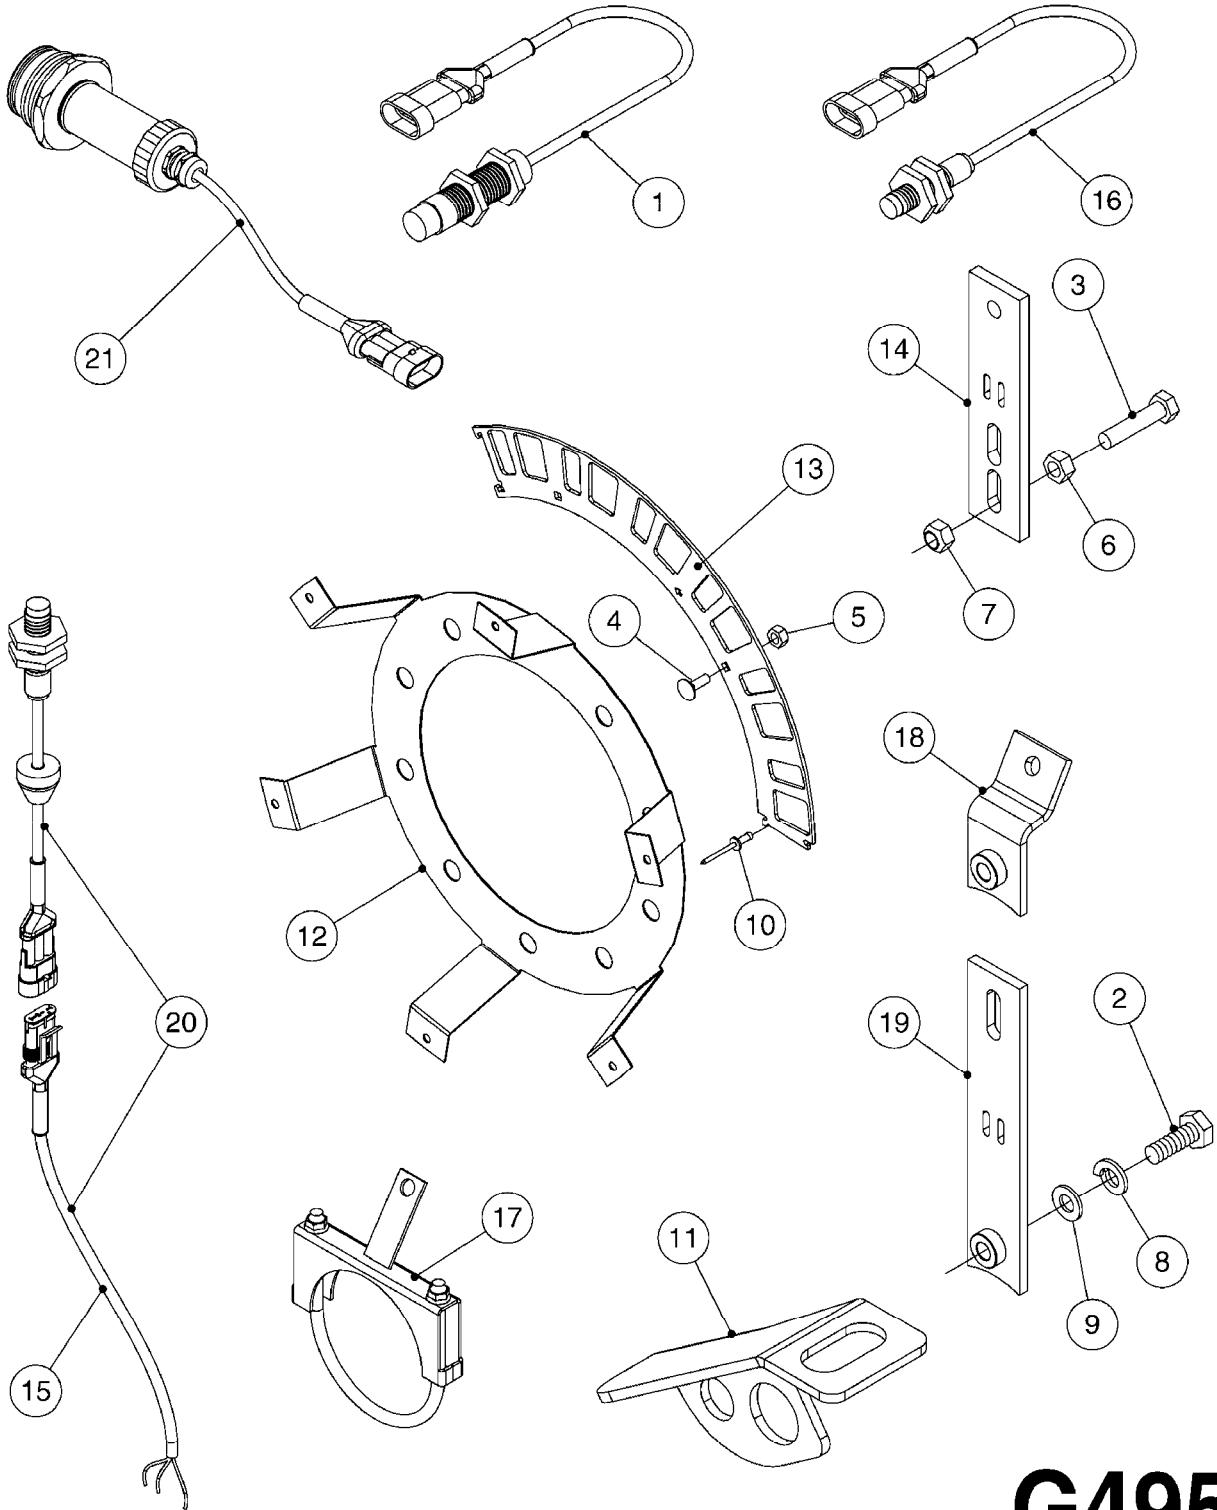

G495

COMMON SENSORS AND BRACKETS
G495-HIN, 20:11:12

Page 1
Date 19.03.2013 9:55

Pos.	parts-n°	order qty	description
1	285855	1	SENSOR INDUCTIVE M18 W/WIRE
2	430286	1	BOLT HEX 8.8 DEL M12X30 FT
3	430870	1	BOLT HEX 8.8 DEL M12X55 FT
4	440695	1	BOLT CARRIAGE M8X25
5	460143	1	NUT HEX M8 LOCK
6	460386	1	NUT HEX M12X1.75
7	460703	1	NUT HEX M12X1.75 LOCK
8	470466	1	WASHER D21.1/D12.2X2.5 LOCK
9	471127	1	WASHER D24/D13X2.5 STAINLESS
10	480804	1	RIVET Ø4.8x14.5
11	16020300	1	BRACKET FOR SPEED SENSOR
12	16094703	1	WHEEL SENSOR MT BKT
13	16138203	1	SPEED SENSOR RING NCM 2009 1/3
14	16138403	1	PLATE F. SPEED SENSOR
15	26006100	1	WIRE W.PLUG AMP FEMALE L=5M
16	28047500	1	SPEED SENSOR HM
17	61000603	1	SPEED SNS MNT CLAMP F/DLS 4.5"
18	61010703	1	SPEED SENSOR BKT NCM NON-S OLD
19	61015803	1	SPEED SENSOR BKT NCM 2010
20	72050100	1	TWIN RPM SENSOR HN
21	72534000	1	TANK LEVEL ELEC SENSOR KIT 9M