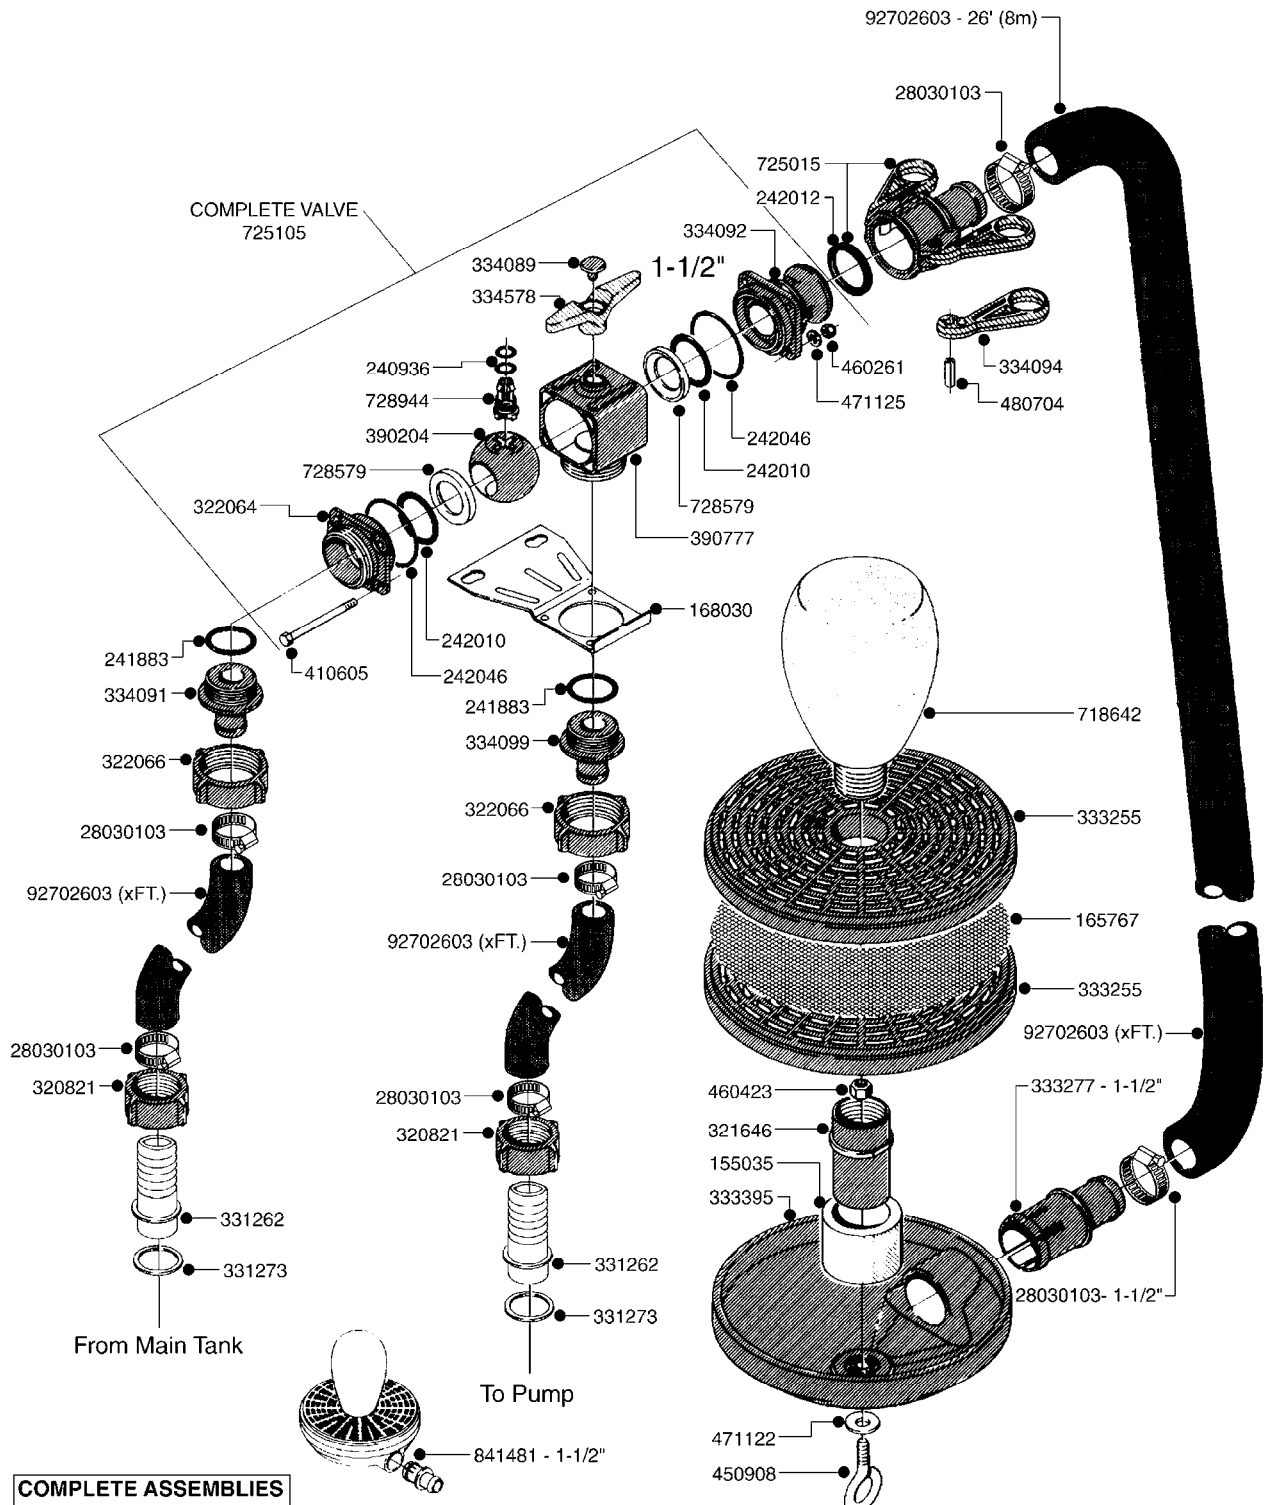

COMPLETE ASSEMBLIES
WHOLEGOODS ITEMS

10514403 - COMPLETE ASSEMBLY

G580

RAPID REFILL-MANIFOLD SYSTEM
G580-HIN, 19:11:12

Page 1
Date 19.03.2013 9:55

parts-n°	order qty	description
155035	1	COUNTERWEIGHT F. FLOAT
165767	1	STAINLESS GAUZE F/FILLING FILT
242012	1	GASKET NITRIL
242353	1	O-RING D44.2X3.0 VITON F.S-67
321646	1	UNION F. FILLER FLOAT
333255	1	STRAINER FOR FILLING FILTER
333277	1	FITT.DK HB 1-1/2' F.FILTER
333395	1	HOUSING F. FILLING FILTER
334094	1	CLUTCH LEVER
390663	1	CENTER PART MB BOOM
450908	1	SCREW F.SUCTION FILTER RING
460423	1	NUT HEX M10X1.5 LOCK
471122	1	WASHER D20/D10.5X2 SS
480704	1	PIN COMPRESSION SPRING
718642	1	FLOAT COMPLETE
725015	1	QUICK COUPLER FEMALE 1-1/2'
978333	1	DECAL MANIFOLD SYS.POND SUCK
10514403	1	RAPID REFILL F.MANIFOLD
28030103	1	CLAMP HOSE GEAR P5/4-S1.5"6724
92702603	1	HOSE PVC SUCT GRAY 1-1/2"