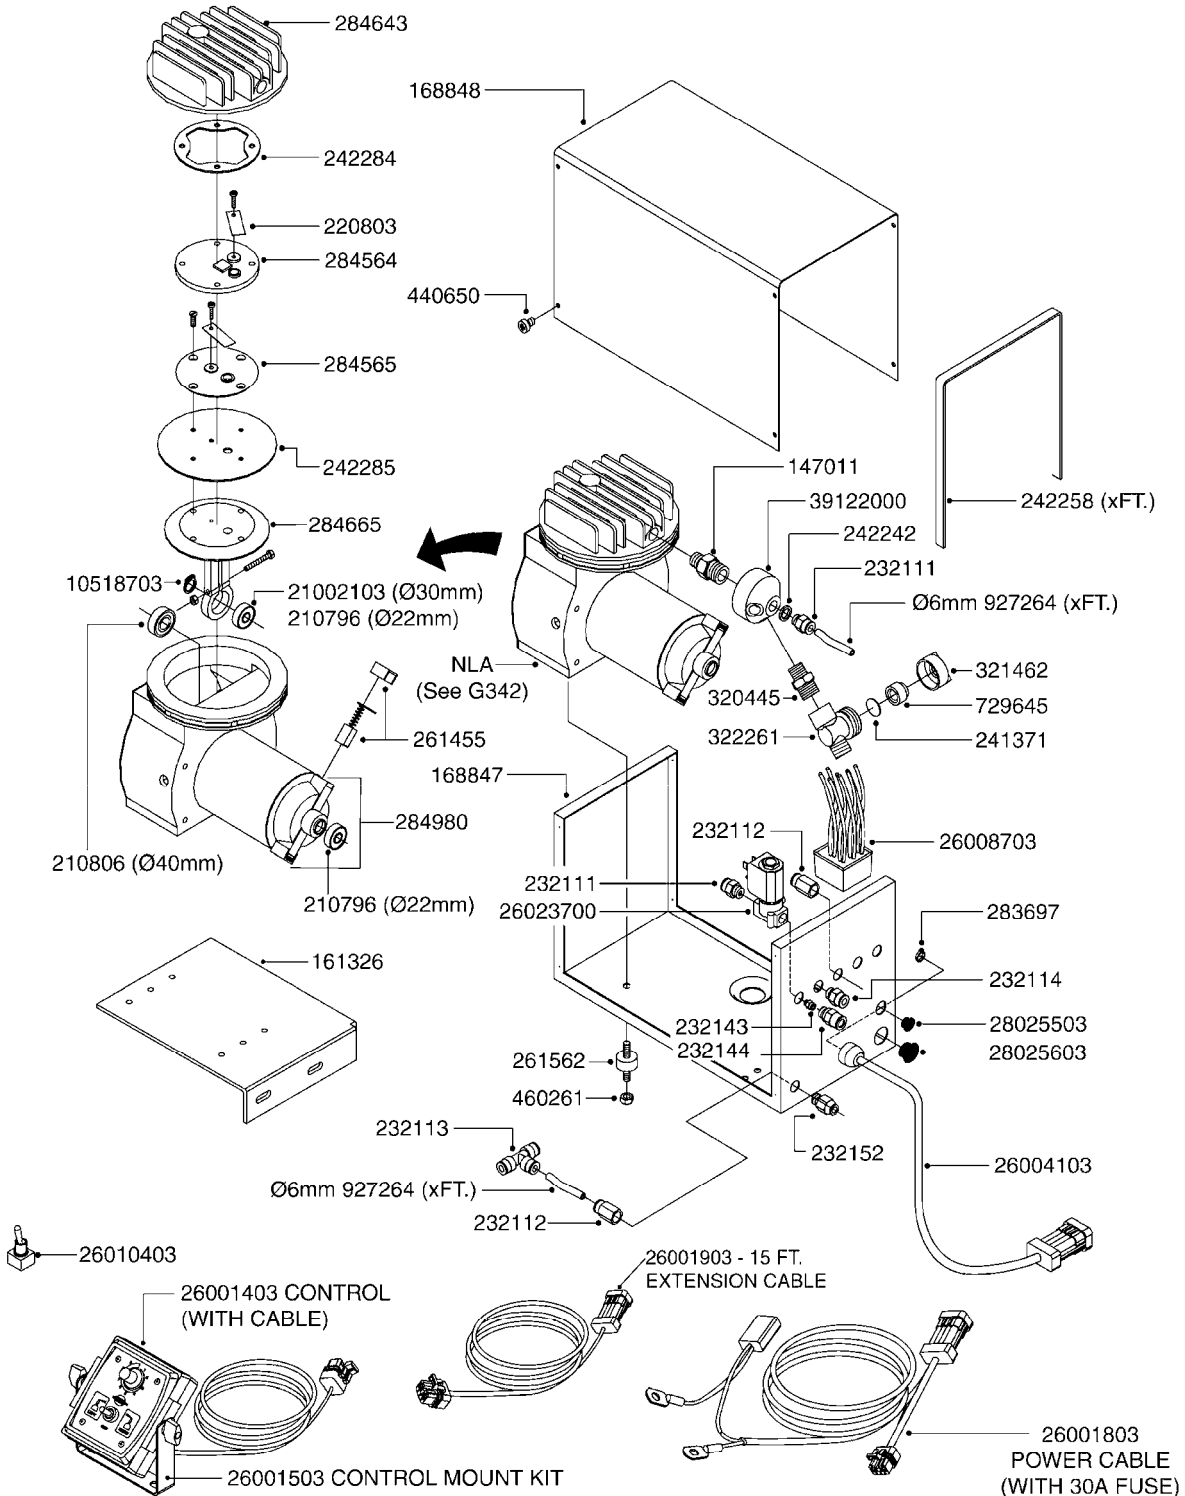

G341

*Ø8mm 927306 (xFT.)
*Ø10mm 927330 (xFT.)

70019403 - COMPLETE ASSEMBLY

FOAM MARKER COMPRESSOR 2002
G341-HIN, 27:05:10

Page 1
Date 19.03.2013 9:54

parts-n°	order qty	description
147011	1	HEX NIPPLE 3/8'X1/4'BSP BRASS
161326	1	MOUNT BKT. F. FOAM COMP.BOX 98
168847	1	ENCLOSURE LOWER F.MARKER
168848	1	COVER F. FOAM MARKER
210796	1	BEARING BALL D22/D8 X 7 608ZZ
210806	1	BEARING BALL D40/D17X12MM
220803	1	VALVE F. COMPRESSOR
232111	1	QUICK COUPLER 6MM X 1/8 EXT.
232112	1	QUICK COUPLER 6MM 1/8 INT.
232113	1	QUICK COUPLER 6MM T-PIECE
232114	1	COUPLER 1/8" THREADX8MM HOSE
232143	1	REDUCER 1/4'INT-1/8'EXT
232144	1	QUICK COUPLER 10MM X 1/4 EXT
232152	1	QUICK COUPLER 8MMX1/8 EXT.LONG
241371	1	DIAPHRAGM F.NO-DRIP,VULC
242242	1	O-RING F.AIR HOSE FITTING
242258	1	TRIM 3X10 SELF ADHESIVE 0012"
242284	1	HEAD GASKET F. COMPRESSOR
242285	1	DIAPHRAGM F. F/M COMP.
261455	1	BRUSH F. FOAM MARKER MOTOR
261562	1	RUBBER DAMPER 2XM6X25
283697	1	TIESTRAP 200MM
284564	1	PLATE F.COMPRESSOR HEAD
284565	1	PLATE F.COMPRESSOR HEAD
284643	1	COMPRESSOR HEAD F.FOAM MARKER
284665	1	CONNECTING ROD F.COMPRESSOR
284980	1	FLANGE REAR F. F.M.COMPRESSOR
320445	1	FITT.DK HN 1/4"X3/8" BSP
321462	1	CAP F.NO-DRIP ASSY.
322261	1	HOUSING F.SAFETY VALVE 3/8"
440650	1	SCREW 3.5x13 STAINLESS
460261	1	NUT HEX M6X1 LOCK
729645	1	NON-DRIP SPRING ASSY.GREEN 10
927264	1	HOSE R X PE D6/D4 X 0012"
927306	1	HOSE R X PE D8/D6 X 0012"BLACK
927330	1	HOSE R X PE D10/D8 X 012"BLACK
10518703	1	SNAP-RING OUTER 8X1
21002103	1	BEARING, 6200 2ZJEM (SKF)
26001403	1	HC FOAM MARKR CONSOLE VS3.0.00
26001503	1	HC FOAM MARKER CONSOLE MT.KIT
26001803	1	POWER CABLE
26001903	1	15' 7-PIN EXTENSION CABLE
26004103	1	FOAM MARKER CNTRL MOD CABL STD
26008703	1	FOAM MARKER CONTROL SCII
26010403	1	TOGGLE SWITCH MICRO-TRAK F.M.
26023700	1	SOLENOID VAL 12V 1/8' FLO '07
28025503	1	PLUG F.DRILLED HOLE 1/2"
28025603	1	PLUG F.DRILLED HOLE 3/4"
39122000	1	DISTR.HOUSING F.FOAM MARKER'07
70019403	1	FOAM MARKER COMPRESSOR KIT STD