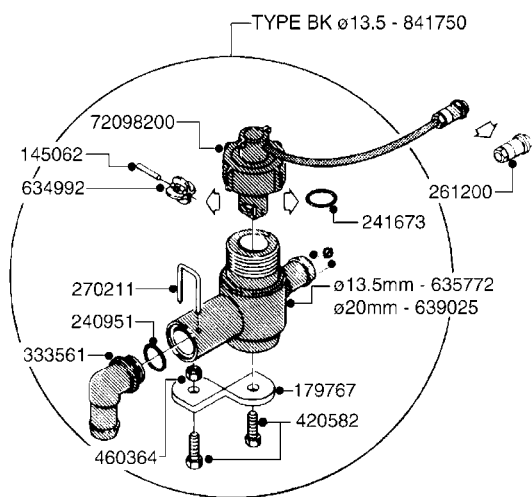

COMPLETE ASSEMBLY:
843197 - 60L
843196 - 60S

COMPLETE ASSEMBLIES
WHOLEGOODS ITEMS

G450

HANDGUN TYPE 60S/60L POST 95
G450-HIN, 19:05:11

Page 1
Date 19.03.2013 9:54

parts-n°	order qty	description
130390	1	TEE 3/8'X 1/2' BSP F.TYPE 60S
145791	1	CONE FOR ON/OFF
147063	1	SWIRL F.SPRAY GUN TYPE 60
240936	1	O-RING D13.3X2.4 NITRIL
241441	1	O-RING D29.3X3
241965	1	O-RING 12.1 X 1.6
242007	1	O-RING D9.1X1.6
242013	1	SPRING RUBBER F/TRIGGER
242033	1	O-RING
242064	1	SLEEVE RUBBER 3X8X4MM
320084	1	FITT.DK NUT 1/2" BSP
322073	1	HOUSING F.SWIRL TYPE 60S H.G.
322075	1	CASTING
330013	1	O-RING D15/D10X2.5 F.3/8"NUT
334117	1	HANDLE PIECE RIGHT F.60S/60L
334118	1	HANDLE PIECE LEFT F.60S/60L
334121	1	SEAT FOR ON/OFF
334190	1	FITT.DK HB 1/2' F. PISTOL 60S
334533	1	CLAMP HOSE PLASTIC 3/8"
334534	1	CLAMP HOSE PLASTIC 1/2"
334653	1	FITT.DK HB 3/8' F.HANDGUN
334655	1	TRIGGER SAFETY F.60S/60L GUN
371314	1	NOZZLE CERAMIC 1099-20
440634	1	SCREW 5/8"
480716	1	PIN D3X6 STAINLESS
615455	1	TUBE F.LANCE TYPE 60L
725476	1	SPINDLE
725477	1	TRIGGER
750270	1	GASKET KIT F.SPRAY GUN
843196	1	HANDGUN KIT TYPE 60 SHORT
843197	1	HANDGUN KIT TYPE 60 LONG
92701703	1	HOSE R X3/8" X300PSI WP X0012"
92702103	1	HOSE R X1/2" X300PSI WP X0012"