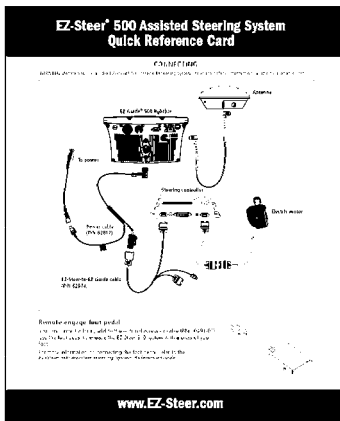

COMPLETE ASSEMBLY 9

COMPLETE ASSEMBLIES
WHOLEGOODS ITEMS

G198