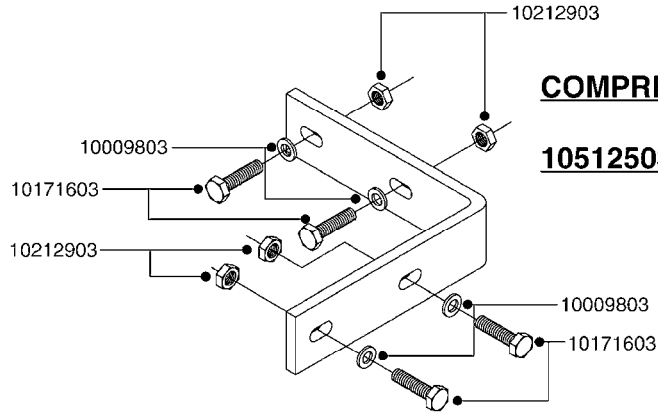

COMPRESSOR MOUNT-NAVIGATOR

10512503-COMPLETE ASSEMBLY