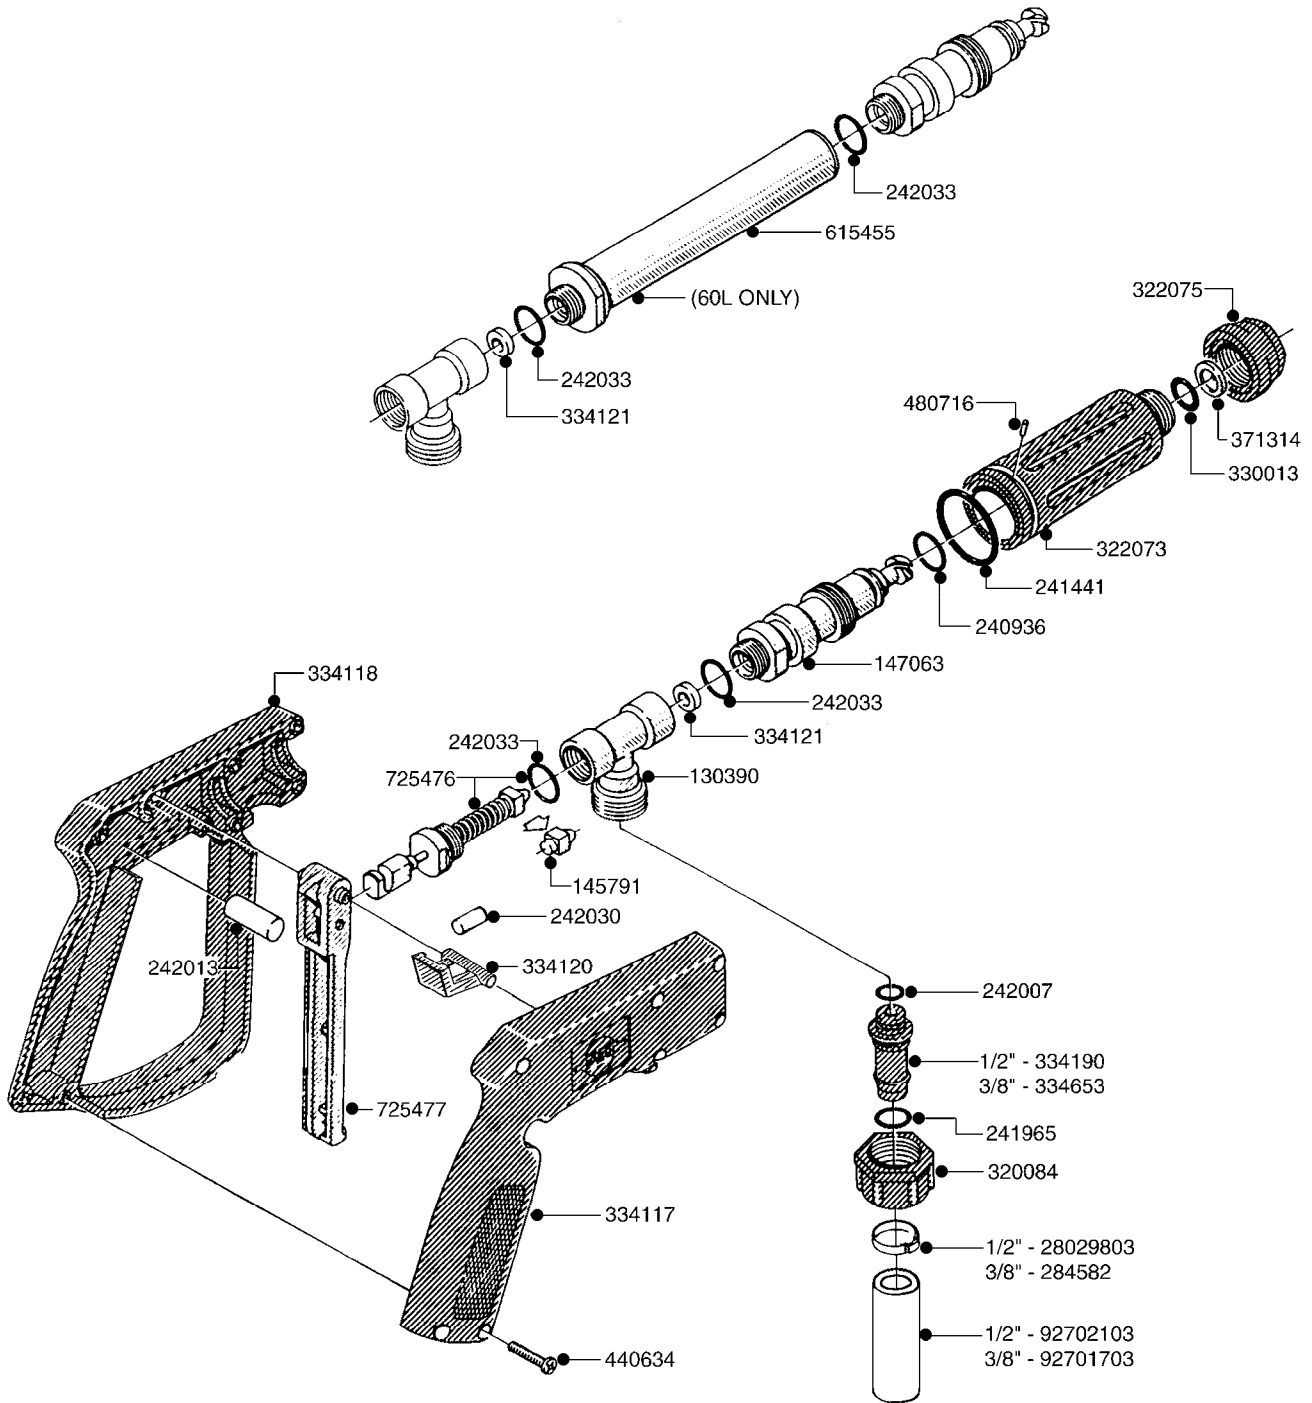

HANDGUN TYPE 100 HIGH PRESSURE
G430-HIN, 01:01:01

Page 1
Date 19.03.2013 9:54

parts-n°	order qty	description
145709	1	PLUG FOR SWIRL
145711	1	BUSHING F. SPINDLE TYPE100 H.G
145712	1	END CAP F. ON/OFF TYPE100 H.G.
145723	1	SEAT FOR ON/OFF
145734	1	THREADED STOPPER
145737	1	SWIRL
145738	1	INSERT
145739	1	CASTING
145890	1	NIPPLE 3/8' X 1/2' BSP
158724	1	CENTER TUBE
220146	1	SPRING PRESSURE 24.5 DIAM 13
240177	1	O-RING D16, 1/11, 3 X 2,4
241673	1	O-RING D22.1X1.6
242006	1	O-RING D22/D19 X 1.5
242013	1	SPRING RUBBER F/TRIGGER
242015	1	O-RING D8.2X3.1X2.5
242016	1	O-RING ID15.1X1.6 alt 242594
330013	1	O-RING D15/D10X2.5 F.3/8"NUT
330595	1	O-RING D24.6/D20X2.1 -3/4"
334103	1	TRIGGER FOR GUN TYPE 100
334104	1	GRIP
334105	1	COVER RIGHT TYPE 100
334106	1	COVER LEFT TYPE 100
334107	1	LOCKING PART F. ON/OFF TYPE100
371314	1	NOZZLE CERAMIC 1099-20
440634	1	SCREW 5/8"
480696	1	PIN D4X30
480722	1	PIN M6X15
614404	1	VALVE SOLDERED TYPE 100 ON-OFF
635852	1	SPRAY TUBE FOR GUN TYPE 100
725564	1	SPINDLE SECTION GUN 100
843195	1	HANDGUN KIT TYPE 100