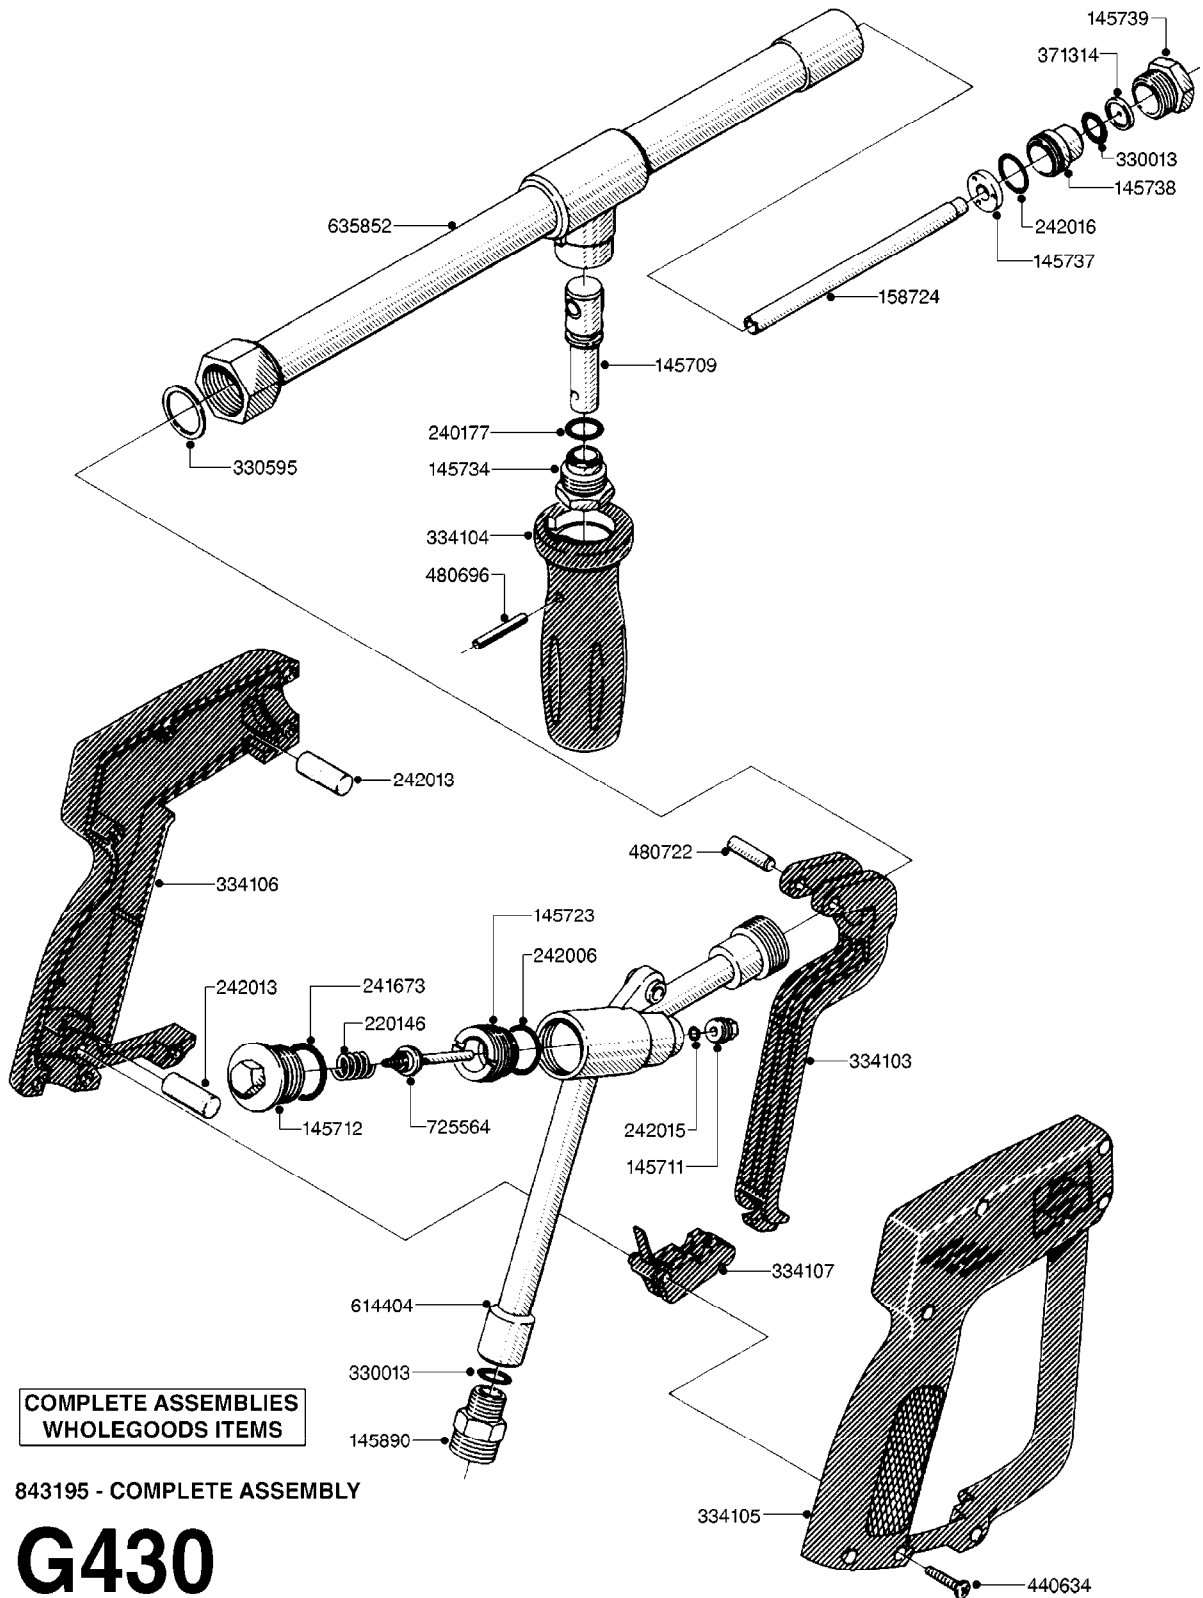

HANDGUN TYPE 100 HIGH PRESSURE
G430-HIN, 01:01:01

Page 1
Date 19.03.2013 9:54

parts-n°	order qty	description
145709	1	PLUG FOR SWIRL
145711	1	BUSHING F. SPINDLE TYPE100 H.G
145712	1	END CAP F. ON/OFF TYPE100 H.G.
145723	1	SEAT FOR ON/OFF
145734	1	THREADED STOPPER
145737	1	SWIRL
145738	1	INSERT
145739	1	CASTING
145890	1	NIPPLE 3/8' X 1/2' BSP
158724	1	CENTER TUBE
220146	1	SPRING PRESSURE 24.5 DIAM 13
240177	1	O-RING D16, 1/11, 3 X 2,4
241673	1	O-RING D22.1X1.6
242006	1	O-RING D22/D19 X 1.5
242013	1	SPRING RUBBER F/TRIGGER
242015	1	O-RING D8.2X3.1X2.5
242016	1	O-RING ID15.1X1.6 alt 242594
330013	1	O-RING D15/D10X2.5 F.3/8"NUT
330595	1	O-RING D24.6/D20X2.1 -3/4"
334103	1	TRIGGER FOR GUN TYPE 100
334104	1	GRIP
334105	1	COVER RIGHT TYPE 100
334106	1	COVER LEFT TYPE 100
334107	1	LOCKING PART F. ON/OFF TYPE100
371314	1	NOZZLE CERAMIC 1099-20
440634	1	SCREW 5/8"
480696	1	PIN D4X30
480722	1	PIN M6X15
614404	1	VALVE SOLDERED TYPE 100 ON-OFF
635852	1	SPRAY TUBE FOR GUN TYPE 100
725564	1	SPINDLE SECTION GUN 100
843195	1	HANDGUN KIT TYPE 100