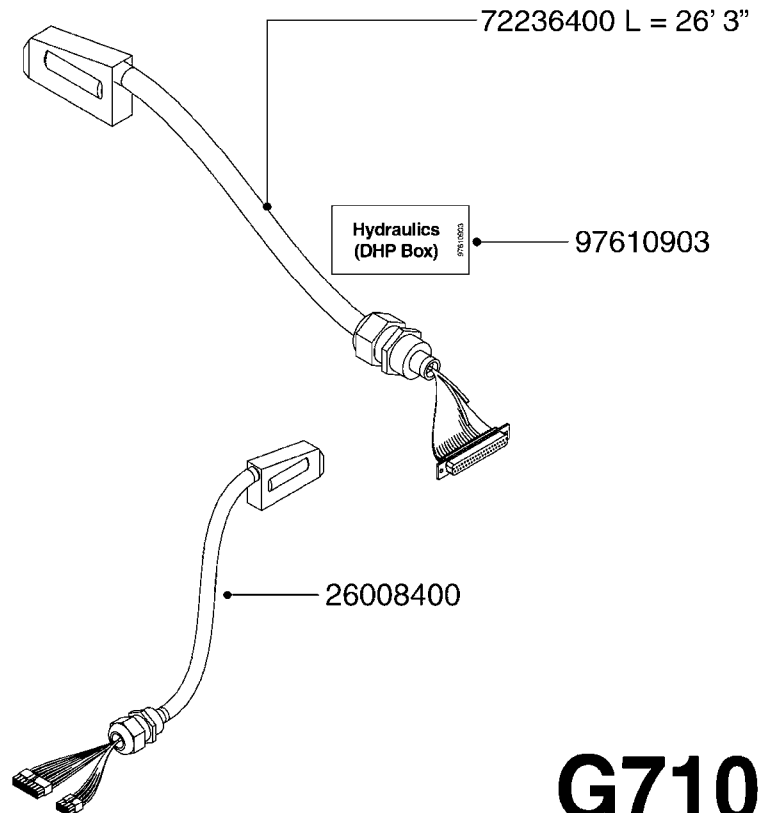

LIQUID SYSTEM

HYDRAULIC SYSTEM

* Note orientation of bracket
1 = Liquid system
2 = Hydraulic system

G710

39 PIN CABLES
G710-HIN, 16:05:12

Page 1

Date 19.03.2013 9:55

parts-n°	order qty	description
262158	1	PLUG INSERT 39 POLE MALE
262159	1	PLUG INSERT 39 POLE FEMALE
262160	1	PLUG HOUSING 39 POLE FEMALE
262161	1	PLUG HOUSING F/39 POLE MALE
440634	1	SCREW 5/8"
440732	1	PT SCREW 35X12B Z5452 ELZ
14034200	1	CODE BRACKET FOR 39 PIN CABLE
26003900	1	WIRE 37-39 PIN EVC, 6.6'
26004200	1	WIRE 37-39 PIN EVC, 57.4'
26008400	1	WIRE 39-PIN 24 WIRE L=8M
28027500	1	WIRE 37-39 PIN EVC, 37.7'
28028700	1	WIRE 37-39 PIN EVC, 45.9'
28028800	1	WIRE 37-39 PIN EVC, 16.4'
28028900	1	WIRE 37-39 PIN EVC, 26.2'
72236400	1	DAH CONN. WIRE/TRACTOR L=8M
97610803	1	DECAL-SRAY BOX 39-PIN
97610903	1	DECAL-HYDRAULIC BOX 39-PIN