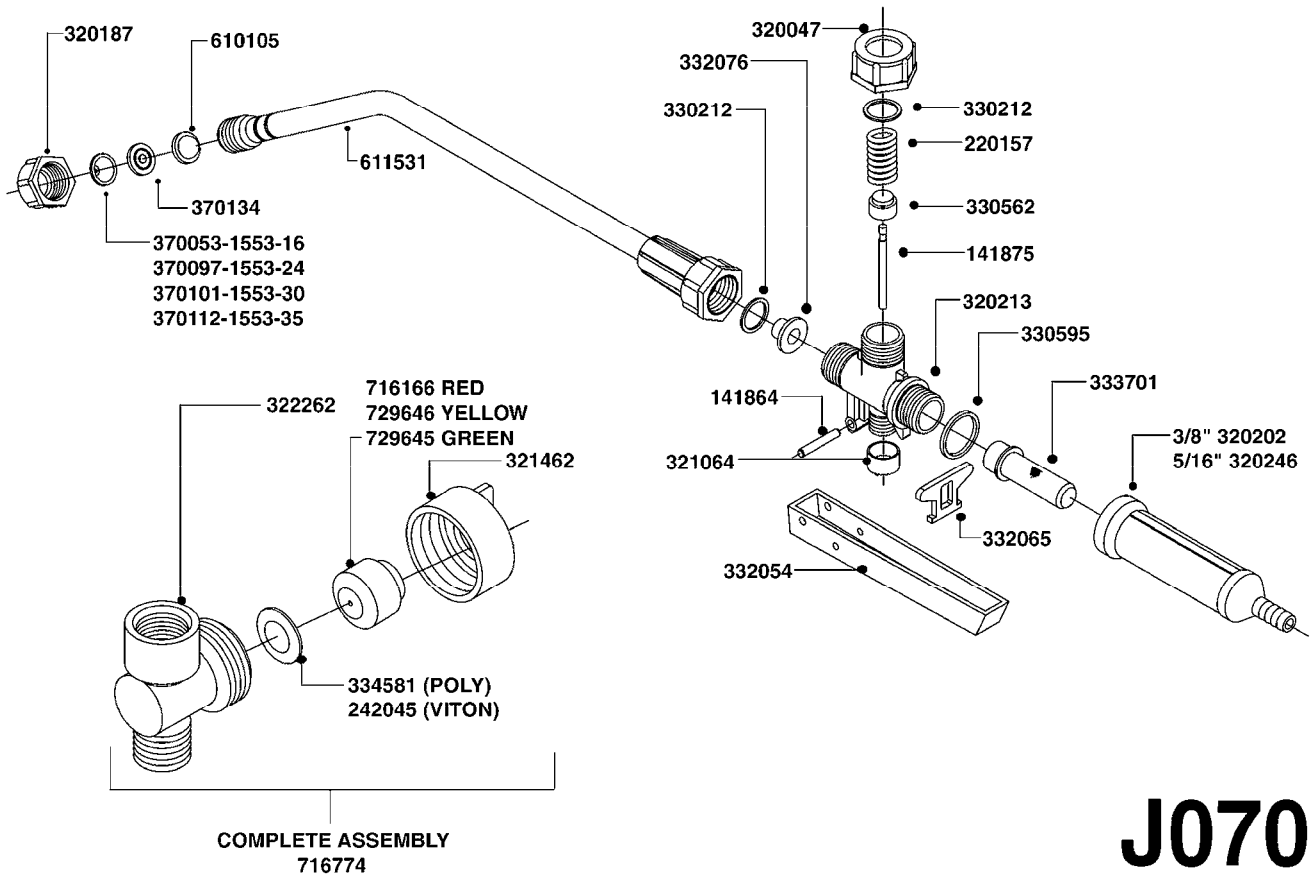

HAND GUN F.HAND-HELD SPRAYER
J070-HIN, 01:01:01

Page 1
Date 19.03.2013 9:57

parts-n°	order qty	description
141864	1	PIN
141875	1	SPINDLE FOR LANCE
220157	1	SPRING
242045	1	DIAPHRAGM F.NO-DRIP VITON
320047	1	FITT.DK CAPNUT 1/2" BSP
320187	1	FITT.DK CAP 3/8" BSP BLACK
320202	1	HANDLE WITH 3/8' HOSE CONNECT.
320213	1	HOUSING F. LANCE(PLASTIC) K15
320246	1	HANDLE 5/16' HOSE CONNECTOR
321064	1	LOCKNUT M3 DIN 985 SS
321462	1	CAP F.NO-DRIP ASSY.
322262	1	HOUSING F. NON DRIP DIAPHRAGM
330212	1	O-RING D19/D14X2.4 F.1/2"NUT
330562	1	SEAT FOR VALVE
330595	1	O-RING D24.6/D20X2.1 -3/4"
332054	1	HANDLE, VLV.CONTROL B-PACK
332065	1	BUCKLE
332076	1	CONE INSERT F. ALUMINUM LANCE
333701	1	FILTER F.ALUMINUM LANCE
334581	1	DIAPHRAGM F.NO-DRIP,VULC
370053	1	NOZZLE CONE JET 1553-16
370097	1	NOZZLE CONE JET 1553-24
370101	1	NOZZLE CONE JET 1553-30
370112	1	NOZZLE CONE JET 1553-35
370134	1	NOZZLE SWIRL 1554-GREY
610105	1	NOZZLE FILTER
611531	1	ALU-LANCE TUBE ASSEM. 700 LNCE
716166	1	SUBSTITUTE 729645
716774	1	NO DRIP VALVE 3 8'BSP
729645	1	NON-DRIP SPRING ASSY.GREEN 10
729646	1	NON-DRIP SPRING ASSY.YELLOW 15