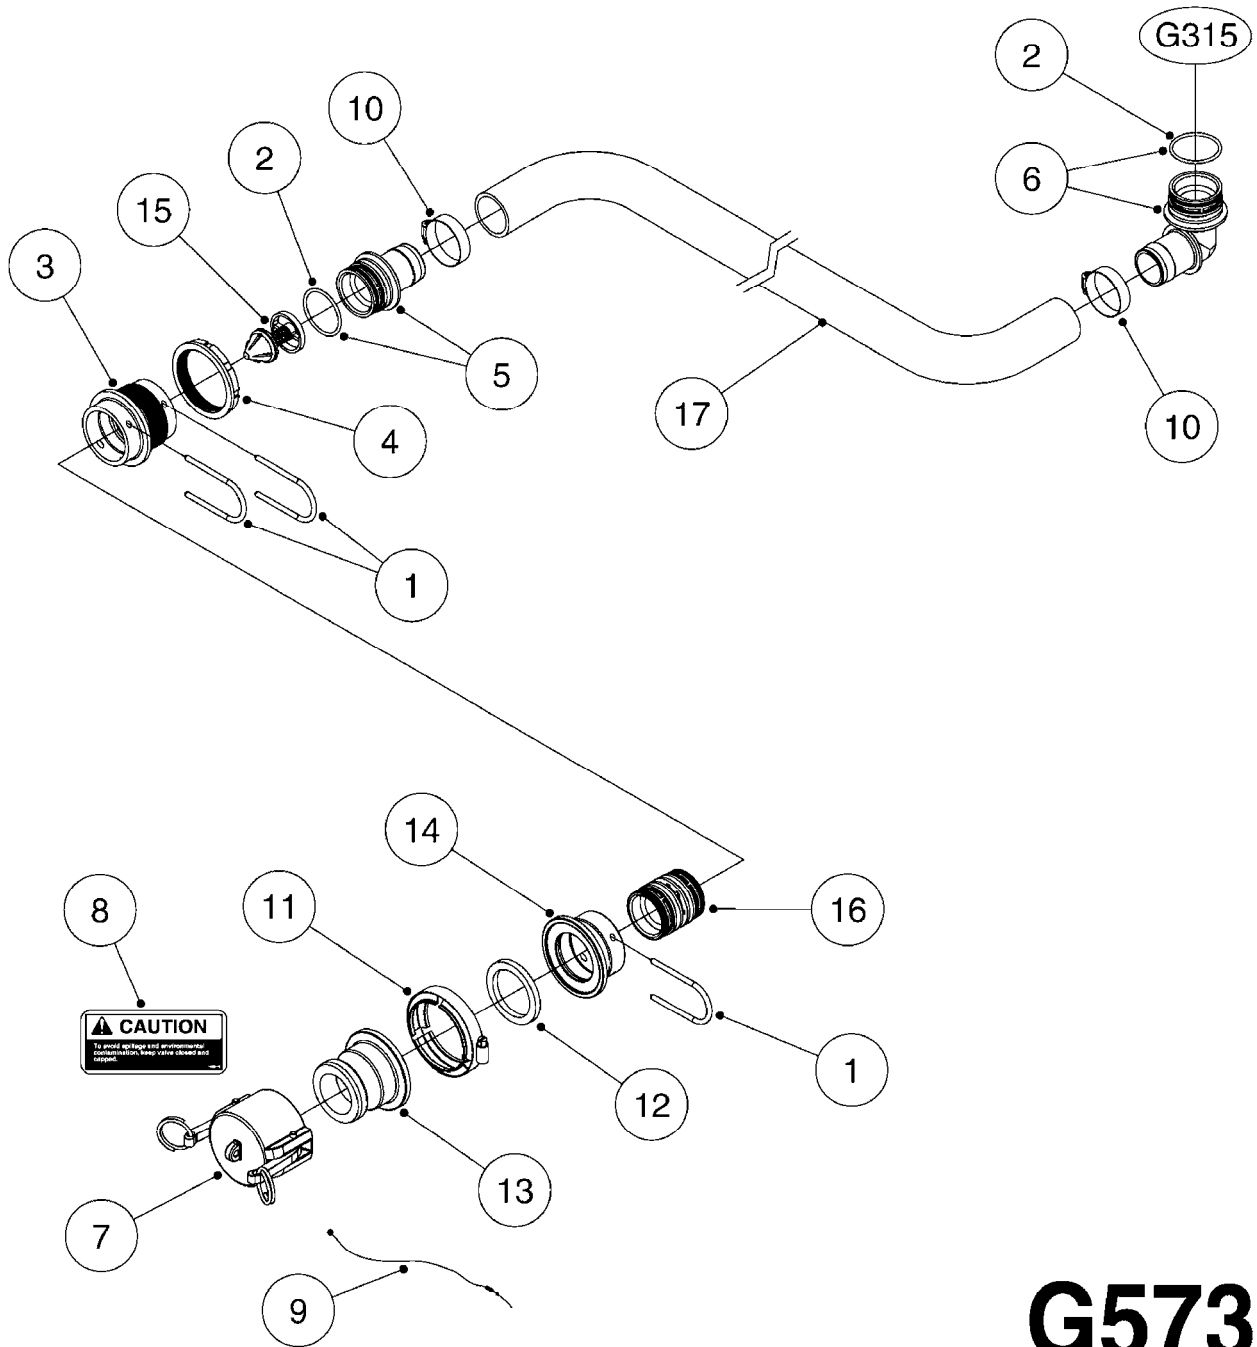

FLUSH QUICKFILL - NAV3000-4000
G573-HIN, 22:06:11

Page 1

Date 19.03.2013 9:55

Pos.	parts-n°	order qty	description
1	145996	1	FITT.DK S-67 FORK
2	242353	1	O-RING D44.2X3.0 VITON F.S-67
3	322104	1	FITT.DK S-67 BULKHEAD
4	322108	1	FITT.DK S-67 BULKHEAD NUT
5	727223	1	FITT.S67 1.5" STRAIT S W/ORING
6	727224	1	FITT.DK S-67 ELB.1-1/2"
7	10531003	1	CAP F.MALE QUICK COUPLER 2"
8	10533303	1	DECAL CAUTION-LEAK Q.FILL ENG
9	24001203	1	RBR LANYARD 11" F.QCK FILL CAP
10	28030103	1	CLAMP HOSE GEAR P5/4-S1.5"6724
11	28034503	1	CLAMP F. 2" BANJO FLANGE
12	28034603	1	GASKET F. 2" BANJO FLANGE
13	28049903	1	COUPLER, 2", FEMALE, FLANGED
14	39002003	1	FITT S67/2" BANJO FLANGE
15	72089900	1	CHECK VALVE S67 SUBASMBLY.2001
16	72432400	1	FITT.DK S-67 CONNEC W.CHK SEAT
17	92702603	1	HOSE PVC SUCT GRAY 1-1/2"