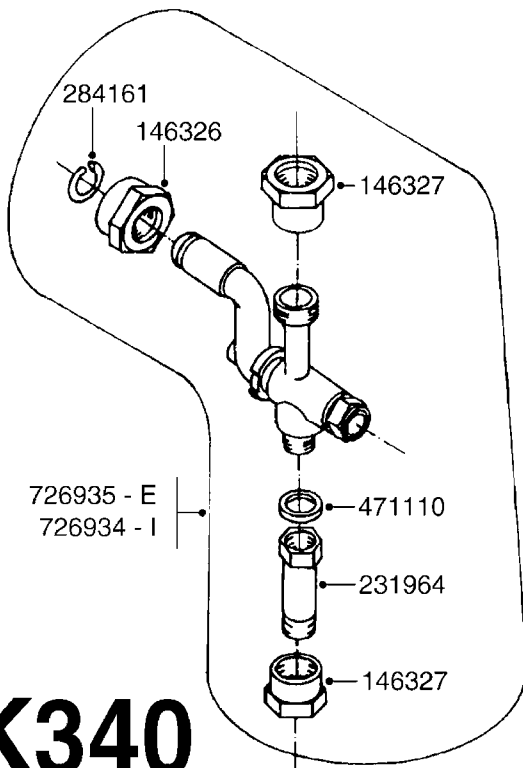

K340

NOZZLES - SINGLE & DOUBLE JETS
K340-HIN, 01:01:01

Page 1
Date 19.03.2013 9:59

parts-n°	order qty	description
146326	1	UNION NUT 1/2' BRASS
146327	1	UNION NUT 3/8' BRASS
146328	1	TOP NUT M12 BRASS
146480	1	END CAP FOR NZL TUBE
149091	1	INNER CAP FOR NON-DRIP
149092	1	NOZZLE CAP FOR NON-DRIP
220788	1	SPRING FOR NON-DRIP
231964	1	HEX NIPPLE
242239	1	MEMBRANE FOR NON DRIP
284161	1	RING STAINLESS SPRING TYPE
330212	1	O-RING D19/D14X2.4 F.1/2"NUT
471110	1	WASHER D18D12X2 COPPER
726934	1	DOUBLE NOZZLE HOLDER 'I'
726935	1	DOUBLE NOZZLEHOLDER D
727369	1	DOUBLE NON-DRIP NOZ.HOLDER - I
727370	1	DOUBLE NON-DRIP NOZ.HOLDER - E
727371	1	DOUB.NOZZ.HOLD NON DROP INT.
727372	1	DOUB.NOZZLE HOLD.NON-DROP EXT.
739001	1	NOZZ.HOLDER SIMPLE"I" NON-DRIP
739002	1	SINGL.NOZ.HOLDER "D/E" NO-DRIP
739003	1	SINGLE NOZZLE HOLDER
739004	1	"NOZZLE HOLDER SIMPLE "D/E""