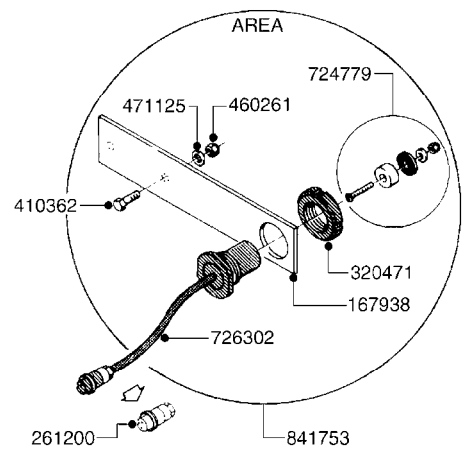

G460

HARDI TRONIC 1800
G460-HIN, 01:01:01

Page 1
Date 19.03.2013 9:54

parts-n°	order qty	description
145062	1	ROTOR SHAFT
145896	1	SET SCREW M4 .....
167938	1	SUP. FOR AREA WORKED SWITCH
168269	1	ANGLE BRACKET F. SPEED SENSOR
170396	1	MOUNT BRACKET F. TRONIC
178975	1	MOUNT BRACKET F. SPEED SENSOR
179767	1	FLOW SENSOR MOUNTING BRACKET
240951	1	O-RING D21.2X3 NITRIL
241673	1	O-RING D22.1X1.6
241883	1	O-RING D39.2X3 NITRIL
260363	1	PLUG 2 POLE 12V
261199	1	PLUG MICRO PHONE 4 POLE FEMALE
261200	1	PLUG
261218	1	PLUG MICRO PHONE 6-POLE FEMALE
270211	1	FITT.DK S25 FORK L=37.5
320471	1	FITT.DK NUT 1" BSP JAMB
333561	1	FITT.DK ELB.1" EC RETURN
334079	1	?
334288	1	DBI-DUT NO. 8 R BLACK .....
410362	1	BOLT HEX 8.8 DEL M6X20 FT
420582	1	BOLT HEX 8.8 DEL M8X20 FT
460143	1	NUT HEX M8 LOCK
460261	1	NUT HEX M6X1 LOCK
460364	1	NUT HEX M8 GALV.
470072	1	WASHER D15/D8X.5 LOCK
471125	1	WASHER D12/D6.4x1.6 SS
634992	1	ROTOR FOR MONITOR
635772	1	FLOW METER HOUSING BK D. 13.5
639025	1	SUBSTITUTE TO 842098
72098200	1	FLOW SENSOR COMPL. F.TRONIC'01
722525	1	MONITOR MAGNETS SET OF 8PCS
724779	1	BAG MAGNETS F. AREA SWITCH
725071	1	FLOW METER HOUSING EC D. 20.0
725538	1	HANDLE SCREW F. HARDI-TRONIC
725728	1	FLOWMETER COMPL, ALT 72098200
726193	1	SUBSTITUTE TO 72098300
726226	1	BATTERY CABLE
726276	1	MONITOR 1800 HEAD ASSY.
726302	1	AREA SWITCH COMPL. F. TRONIC
726952	1	.
841749	1	FLOW SENSOR FOR EC
841750	1	FLOWMETER TYPE 13,5/BK CPL.87
841751	1	FLOWMETER TYPE 13.5 EC
841752	1	PRESSURE TRANSDUCER H.TRONIC
841753	1	AREA SWITCH FOR H.TRONIC
841754	1	SPEED SENSOR FOR HARDI 1800