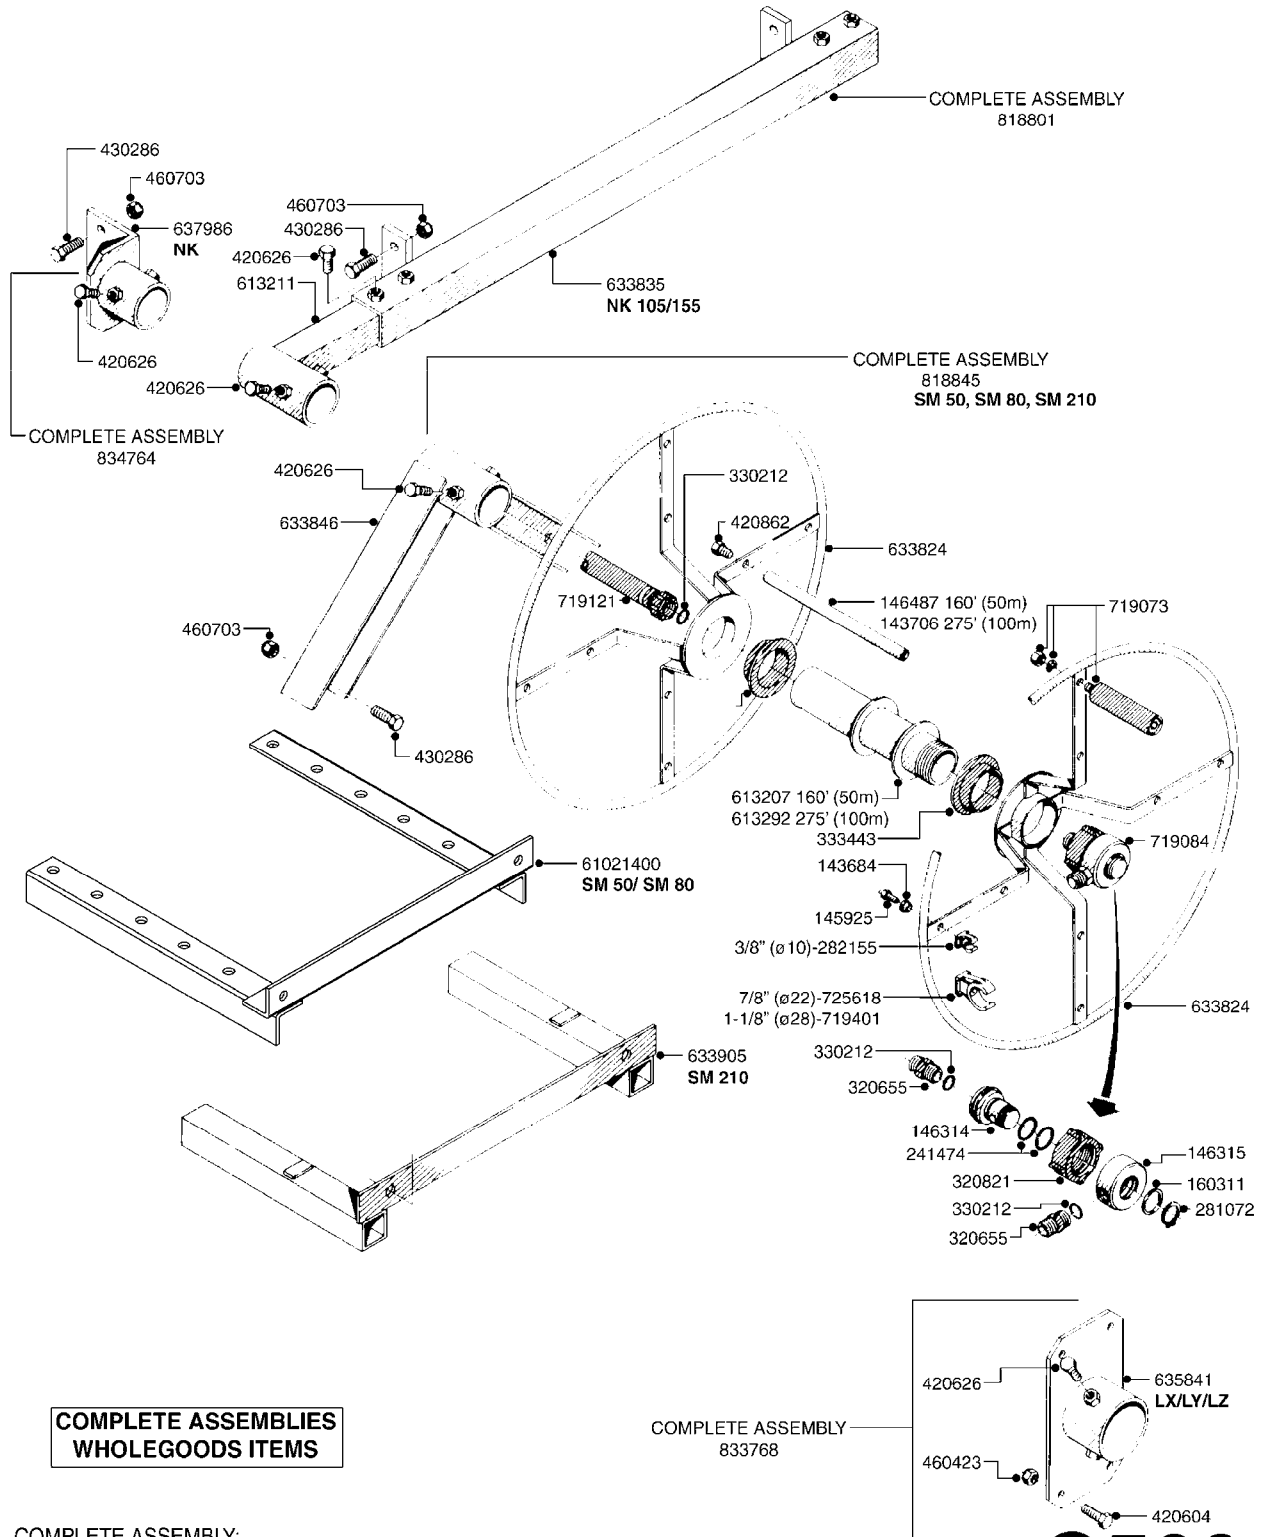

HOSE REEL ASSEMBLIES
G500-HIN, 18:05:10

Page 1
Date 19.03.2013 9:55

parts-n°	order qty	description
143684	1	BUSHING F. HOSE REEL
143706	1	SPACER TUBE F. 275' HOSE REEL
145925	1	NIPPLE M10 M6
146314	1	UNION BUSHING F.HOSE REEL
146315	1	RING FOR HOSE REEL
146487	1	SPACER ROD F/HOSE REEL 225mm
160311	1	WASHER D30/D20.4X2
241474	1	O-RING NITRIL
281072	1	SNAP-RING OUTER 20X1.20
282155	1	CLIP F.TUBE SUPPORT
320655	1	FITT.DK HN 1/2"-1/2" BSP
320821	1	FITT.DK NUT 1-1/2" BSP
330212	1	O-RING D19/D14X2.4 F.1/2"NUT
333443	1	BUSHING F. HOSE REEL
420604	1	BOLT HEX 8.8 DEL M10X25 FT
420626	1	BOLT HEX 8.8 DEL M10X20 FT
420862	1	BOLT HEX 8.8 DEL M10X16 FT
430286	1	BOLT HEX 8.8 DEL M12X30 FT
460423	1	NUT HEX M10X1.5 LOCK
460703	1	NUT HEX M12X1.75 LOCK
613207	1	CENTER TUBE FOR 164'HOSE REEL
613211	1	HOSE REEL NK 80/105
613292	1	CENTER TUBE 100 MM
633824	1	SIDE FOR HOSE REEL
633835	1	OUTER TUBE NK 300-600
633846	1	FITTING FOR HOSE REEL TR2/TR3
633905	1	BRKTS. HOSE REEL SM210
635841	1	BRACKET FOR HOSE REEL LIFT
637986	1	CLAMP FITTING HOSE REEL
719073	1	HANDLE ASSY. F. HOSE REEL
719084	1	SWIVEL F.HOSE REEL
719121	1	HOSE 1/2'X2500M NUT
719401	1	CLIPS F.PISTOL ASSY.
725618	1	CLIP WHITE PLASTIC SNAP TYPE
818377	1	REEL FOR HOSE 160' X 3/8"
818381	1	REEL FOR HOSE 320' X 3/8'
818801	1	BKT.HOSE REEL MOUNT NL/NK/BOOM
818845	1	BKT.HOSE REEL SM210
833768	1	HOLDER F. HOSE REEL
834764	1	BKT.HOSE REEL MOUNT ESTATE SPR
61021400	1	BKT. BOOM MOUNT SM53/80 US