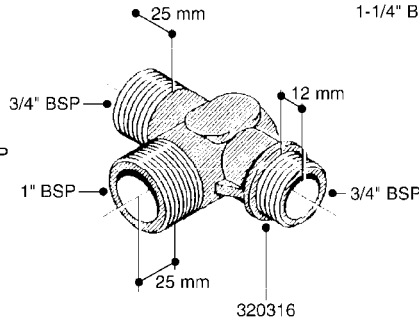

H020

FITTINGS-T-PIECES, CAPS & ELBOWS
H020-HIN, 01:01:01

Page 1
Date 19.03.2013 9:56

parts-n°	order qty	description
10053603	1	FITT. CAPNUT 2"BSP 5601
10194303	1	CAP BLANK 1 1/2 MCPHEE 210060
320047	1	FITT.DK CAPNUT 1/2" BSP
320106	1	FITT.DK CAPNUT 1" BSP
320272	1	FITT.DK CAPNUT 3/8' BSP
320316	1	FITT.DK TEE 3/4" X3/4" X1"BSP
320331	1	FITT.DK TEE 1" - 1" - 3/4" BSP
320342	1	FITT.DK EL 3/4"M X 1"F BSP
320563	1	FITT.DK 3 WAY 1/2" 110 DEG.
320677	1	NO LONGER AVAILABLE
320961	1	FITT.DK CAPNUT 1-1/2" BSP
321053	1	FITT.DK TEE 1/2 X1/2 X1/2" BSP
322072	1	FITT.DK TEE 3/8'X3/8'X3/8' BSP
322095	1	FITT.DK TEE 1-1/2 X1 X3/4" BSP
322138	1	FITT.DK ELB 1"M X 1"F BSP
330013	1	O-RING D15/D10X2.5 F.3/8"NUT
330212	1	O-RING D19/D14X2.4 F.1/2"NUT
330326	1	O-RING D30/D24X2 F.1"NUT
331273	1	O-RING D44/D38X2 F.1-1/2"