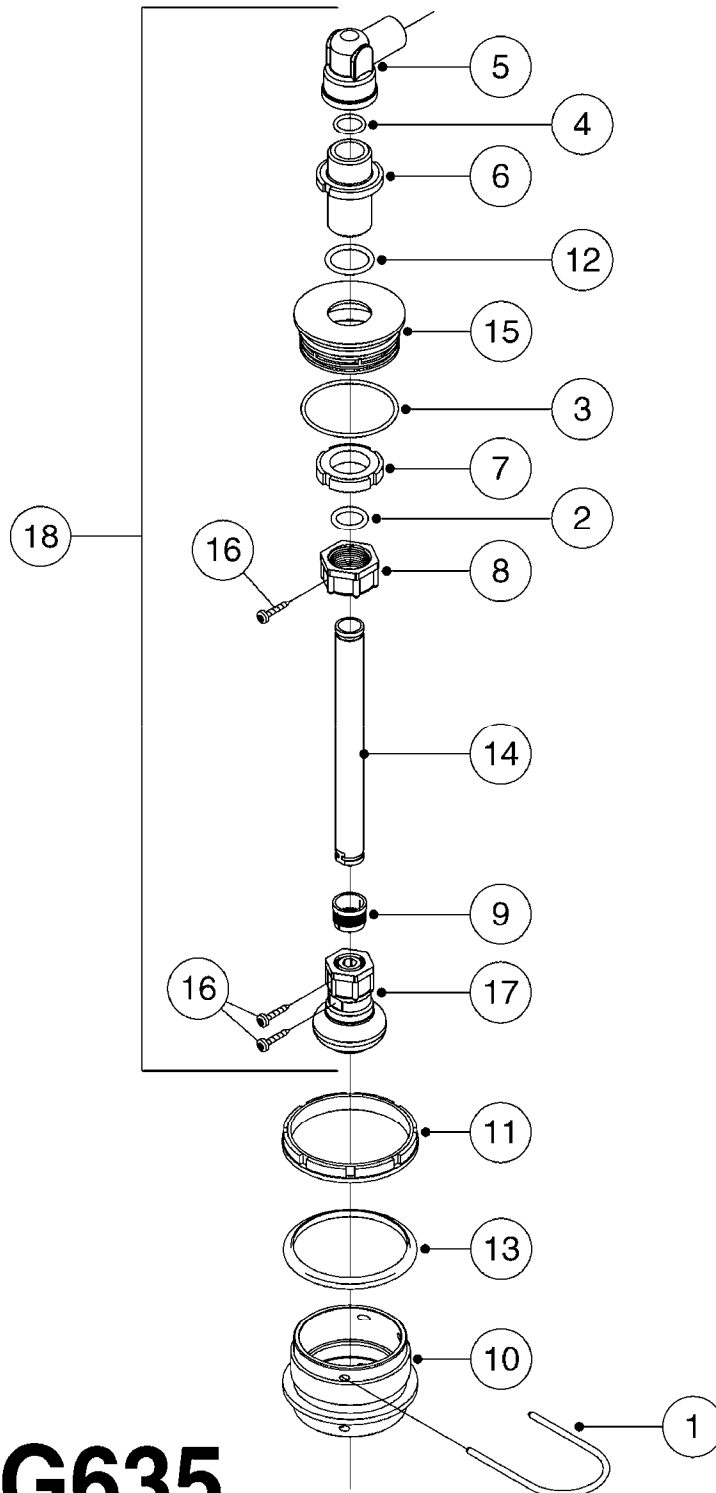

G635

RINSE SYSTEM NOZZLE - LOW MOD.
G635-HIN, 30:11:10

Page 1

Date 19.03.2013 9:55

Pos.	parts-n°	order qty	description
1	145997	1	FITT.DK S-93 FORK
2	240306	1	O-RING D29/D21X4
3	242351	1	O-RING D69.5X3.0 VITON F.S-93
4	242355	1	O-RING D19.2X3.0 VITON F.S-40
5	320342	1	FITT.DK EL 3/4" M X 1" F BSP
6	320456	1	FITT.DK BULKHEAD 1" BSP DOUBLE
7	320471	1	FITT.DK NUT 1" BSP JAMB
8	320574	1	FITT.DK NUT 1" BSP SPECIAL
9	321484	1	BUSHING THREADED F.NOZZ.TUBE
10	322105	1	FITT.DK S-93 BULKHEAD DOUBLE
11	322109	1	FITT.DK S-93 BULKHEAD NUT
12	332577	1	O-RING D38/D30X4 F.1" PUR.
13	334262	1	GASKET F.S-93 BULKHEAD
14	341106	1	TUBE F.RINSE NOZZLE
15	390485	1	FITT.DK S-93 PLUG W D34 HOLE
16	440665	1	SCREW M4.2X16 STAINLESS
17	728014	1	RINSE NOZZLE MOUNTED
18	72358000	1	TANK RINSE LOW MOD.ASSMBLY NCM