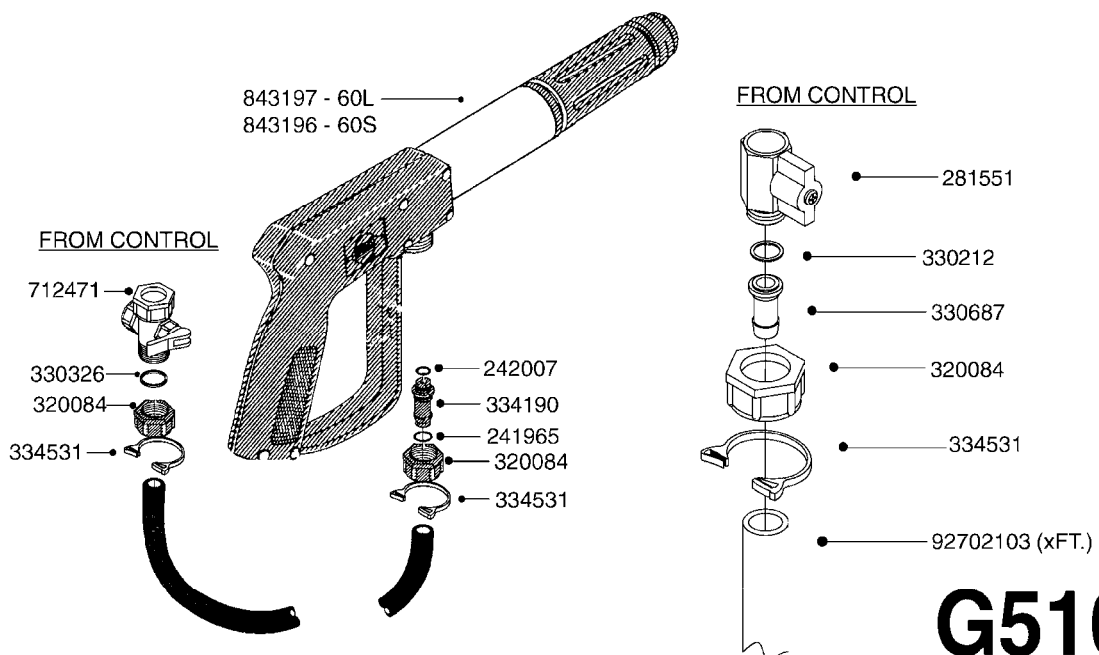

G510

HOSE WRAPS
G510-HIN, 19:05:11

Page 1
Date 19.03.2013 9:55

parts-n°	order qty	description
241965	1	O-RING 12.1 X 1.6
242007	1	O-RING D9.1X1.6
281551	1	BALL VALVE 1/2"
320084	1	FITT.DK NUT 1/2" BSP
330212	1	O-RING D19/D14X2.4 F.1/2"NUT
330326	1	O-RING D30/D24X2 F.1"NUT
330687	1	FITT.DK HB 1/2" F. 1/2" NUT
334190	1	FITT.DK HB 1/2' F. PISTOL 60S
334531	1	CLAMP HOSE PLASTIC 3/4"
636223	1	POST 12 VOLT TR30
712471	1	AGITATION VALVE ASSY. ON/OFF
843196	1	HANDGUN KIT TYPE 60 SHORT
843197	1	HANDGUN KIT TYPE 60 LONG
10013403	1	BOLT HEX 3/8-16X1 1/4 HCS Z5
10013503	1	NUT HEX NC 3/8"
10178903	1	WRAP HOSE SIDE MOUNT PLATE
10179003	1	WRAP HOSE BOTTOM PLATE MOUNT
10179403	1	WRAP WELDMENT FOR HI101789
10179503	1	WRAP WELDMENT FOR HI101790
10225603	1	BKT.FOR HOSE WRAP MOUNT NL NK
10225703	1	WRAP HOSE BDL.BOTTOM PLATE
92702103	1	HOSE R X1/2" X300PSI WP X0012"