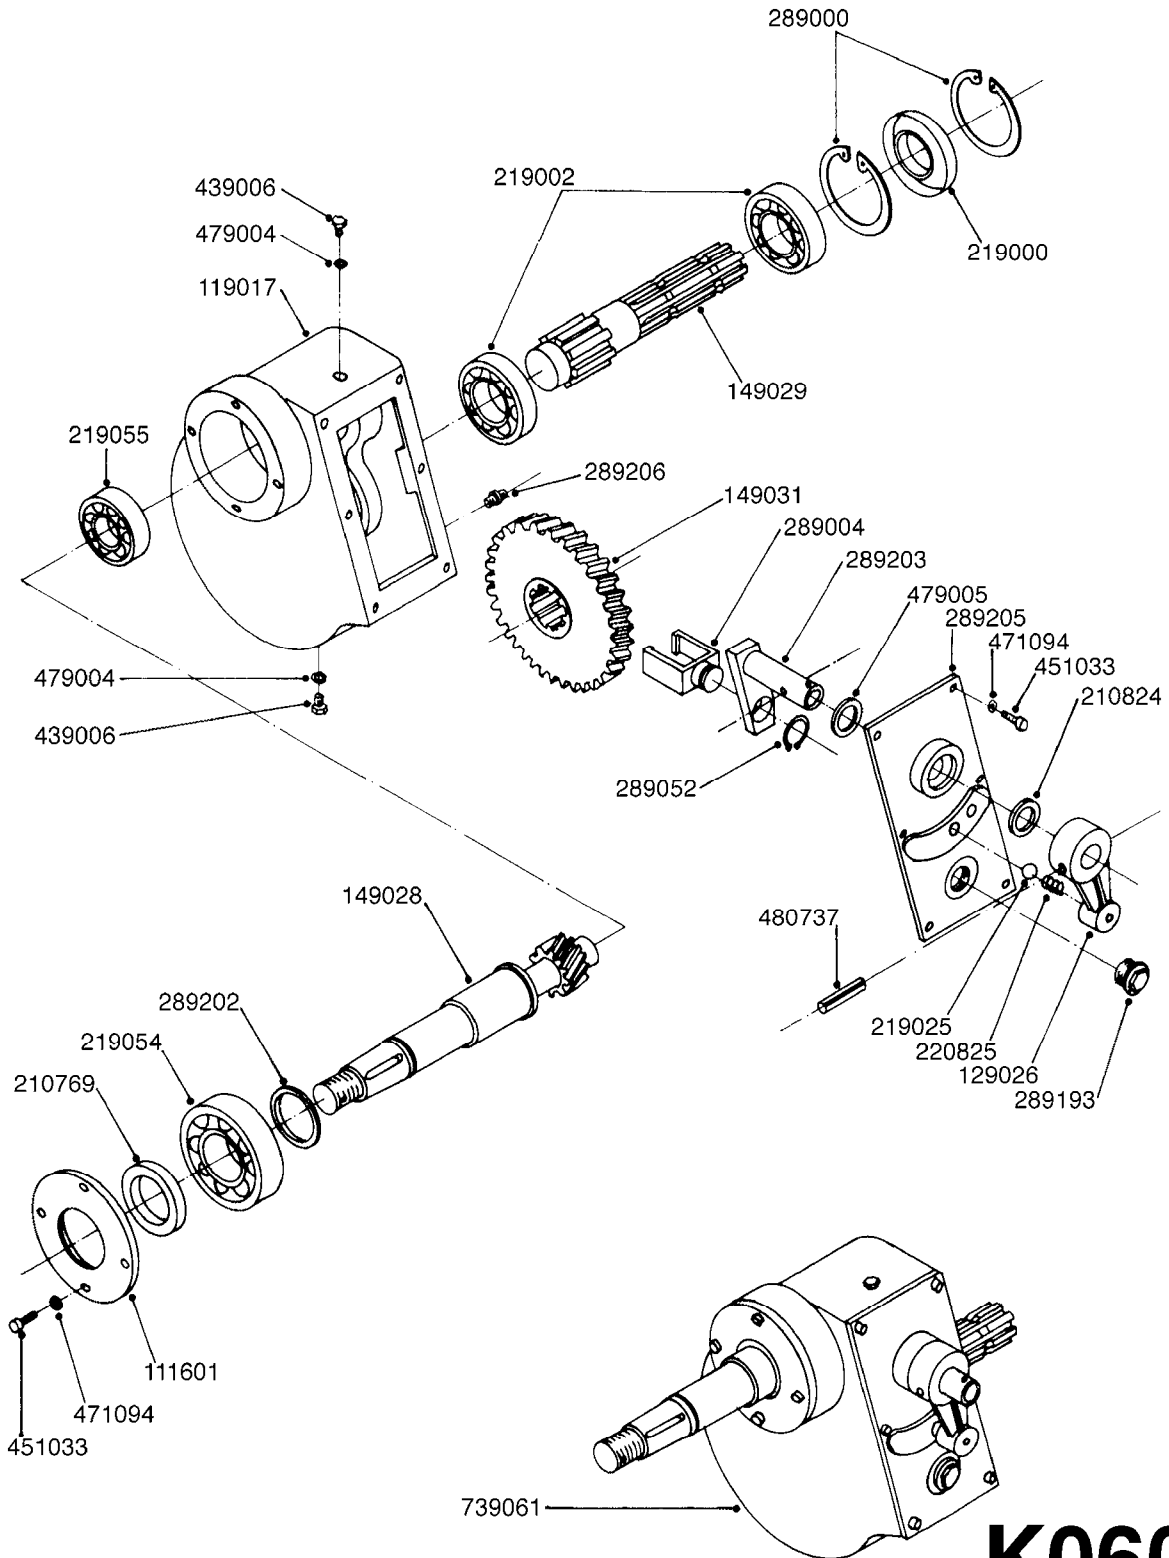

FROM DISTRIBUTION VALVE
(SEE PAGE K030)

K050

LB - VERTICAL DEFLECTOR
K050-HIN, 12:12:05

Page 1

Date 19.03.2013 9:58

parts-n°	order qty	description
130397	1	NOZZLE HOLDER UPPER PART
139032	1	JET BODY LB - ARAG
146275	1	BRASS UNION NUT 1/2
146278	1	BRASS PIPE BRANCH 1/2D 10
149008	1	FITT.DK 22/100X1/2"
157049	1	BLOWER SPR. LINE ST. LB-DEF.
169237	1	PLATE
231962	1	ELBOW BRASS 1/2"
232070	1	ELBOW 1/2" BRASS M-22.100 H
239002	1	NUT 1/2" BSP BRASS F.BULKHEAD
239003	1	EXTENSION 1/2"
239048	1	NOZZLE BODY F.LB W/O NON DRIP
242127	1	WASHER D18X11X4
242161	1	O-RING 6 X 3.0
284243	1	HANDLE KNOB ADJUSTER
284583	1	CLAMP HOSE GEAR 1/2"
359083	1	FAN HOUSING LB 22" F.DEFLECTOR
410362	1	BOLT HEX 8.8 DEL M6X20 FT
420567	1	BOLT HEX 8.8 DEL M8X30 FT
429007	1	M-8X130 MACH SCREW
451037	1	SCREW M6X20 HEX
460143	1	NUT HEX M8 LOCK
460261	1	NUT HEX M6X1 LOCK
461231	1	NUT HEX M6 BRASS
471071	1	WASHER M12 GALV
471074	1	WASHER M8 ELZ
471106	1	WASHER D6
479002	1	WASHER D18
619217	1	NOZZLE BRACKET LB VERT.DEFL.RH
619218	1	NOZZLE BRACKET LB VERT.DEFL.LH
619219	1	PLATE
927323	1	HOSE R PRESSURE D10-80-200 BAR