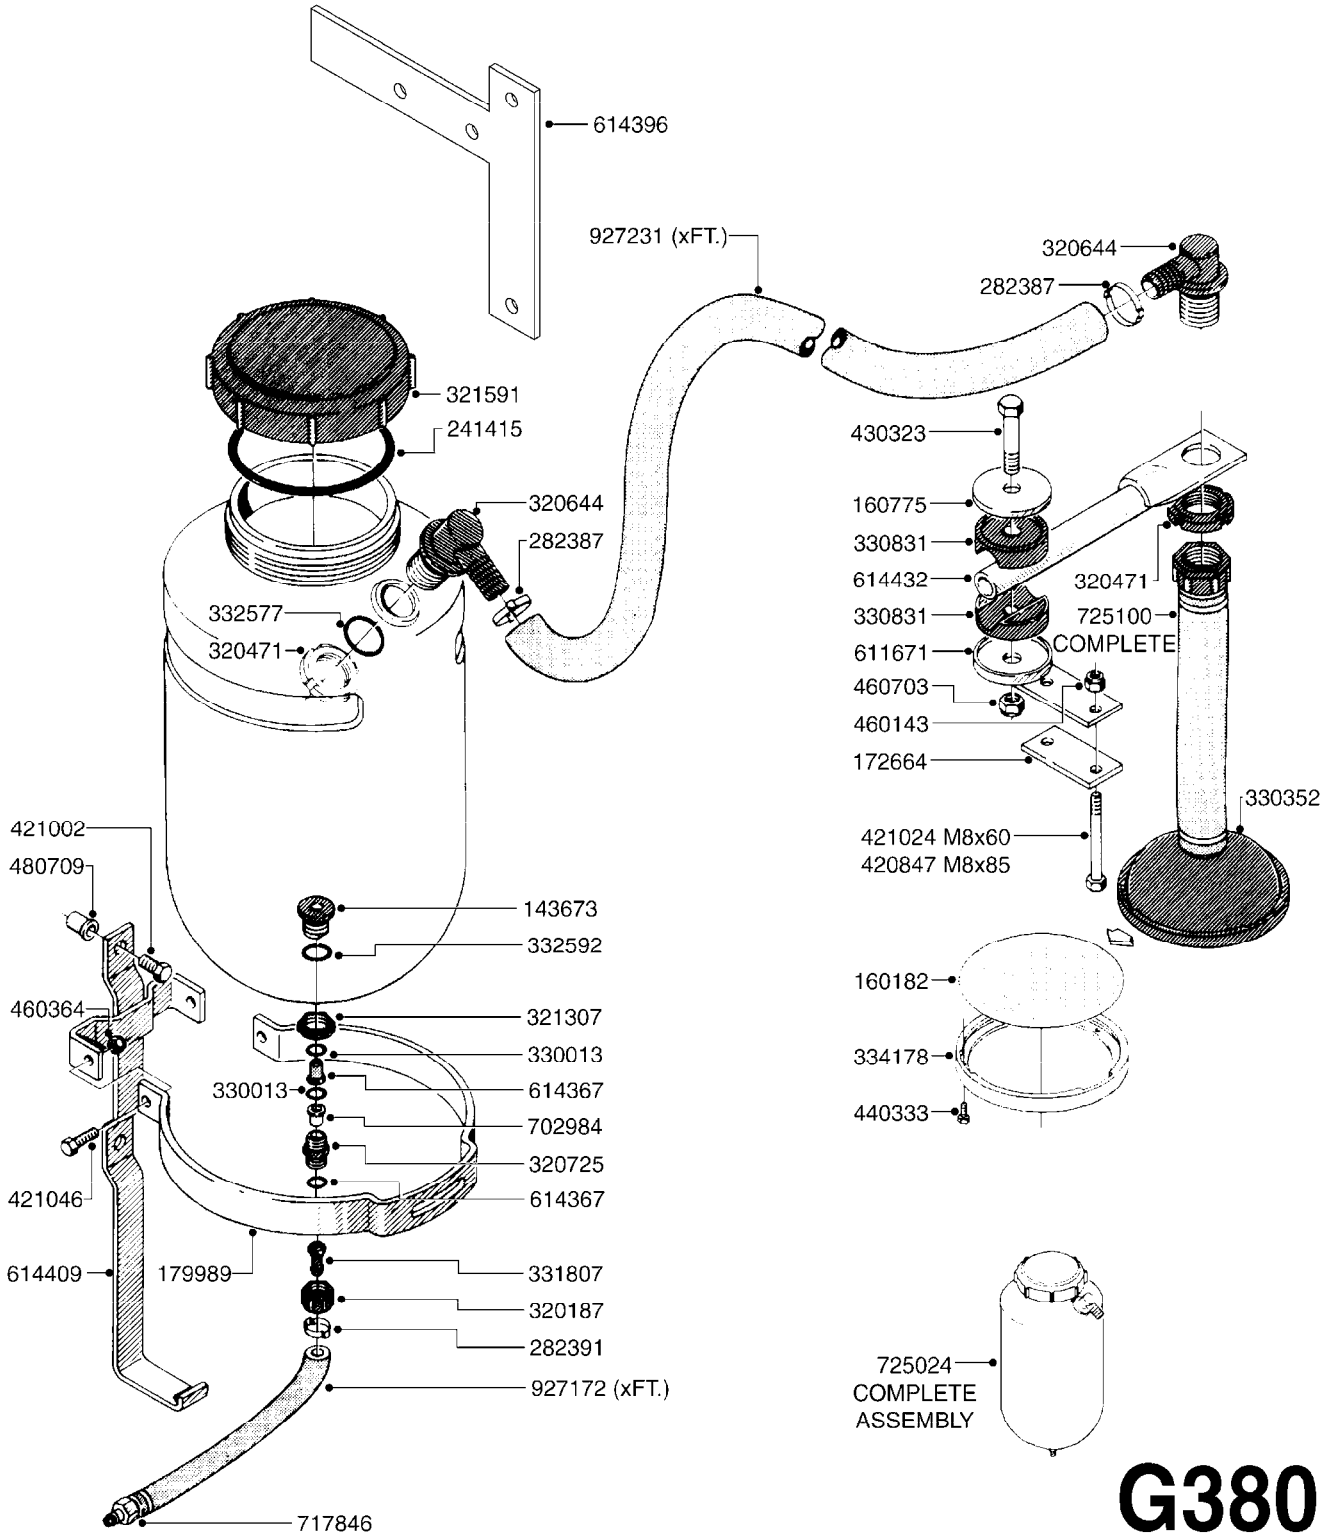

COMPRESSOR MOUNT-NAVIGATOR

10512503-COMPLETE ASSEMBLY

TANK SUPPORT- MEGA

COMPRESSOR MOUNT- MEGA

G370

FOAM MARKER MOUNT BRACKETS
G370-HIN, 01:01:01

Page 1
Date 19.03.2013 9:54

parts-n°	order qty	description
10009803	1	WASHER PLATE 3/8"
10171603	1	BOLT HEX 3/8 NC GR.2 01.50"
10212903	1	NUT HEX NC (NYLON LOCK) 3/8"
10512503	1	FOAM MARKER MOUNT KIT
160908	1	MOUNT BRACKET F. F.M.COMP.MEGA
334571	1	PLUG 40X40X2 F.SQ.TUBE
420906	1	BOLT HEX 8.8 DEL M10X60
420965	1	BOLT HEX 8.8 DEL M10X40
430286	1	BOLT HEX 8.8 DEL M12X30 FT
460423	1	NUT HEX M10X1.5 LOCK
460703	1	NUT HEX M12X1.75 LOCK
471122	1	WASHER D20/D10.5X2 SS
615669	1	MT. BRACKET FOR F.M. TANK MEGA