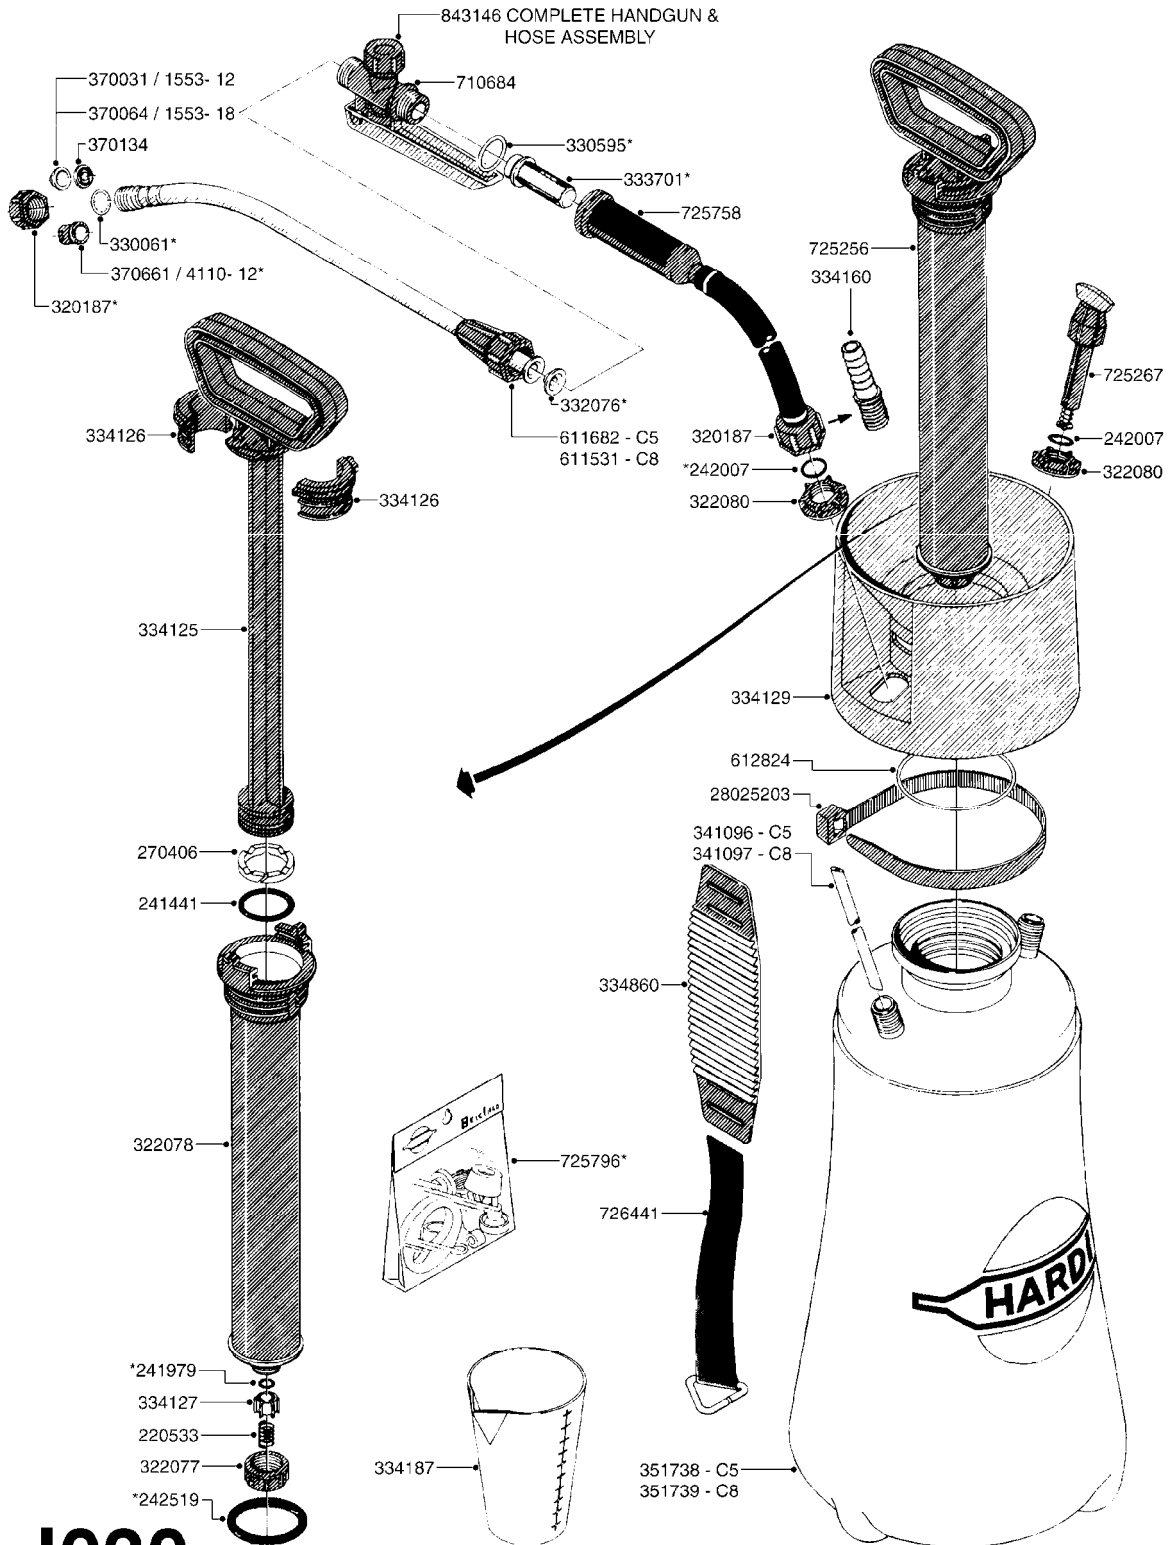

J030

HAND HELD SPRAYER C5/8 PRE 04
J030-HIN, 01:01:01

Page 1
Date 19.03.2013 9:57

parts-n°	order qty	description
220533	1	SPRING PRESSURE 9.1X15
241441	1	O-RING D29.3X3
241979	1	O-RING 6.6 X 6.6
242007	1	O-RING D9.1X1.6
242519	1	O-RING 49.2 X 5.7 - VITON
270406	1	RING FELT
320187	1	FITT.DK CAP 3/8" BSP BLACK
322077	1	UNION NUT FOR PUMP CYLINDER
322078	1	PUMP CYLINDER
322080	1	NUT 3/8' BSP (FINGER)
330061	1	O-RING D16/D11X2,5
330595	1	O-RING D24.6/D20X2.1 -3/4"
332076	1	CONE INSERT F. ALUMINUM LANCE
333701	1	FILTER F.ALUMINUM LANCE
334125	1	PUMP HANDLE F. COMP.SPRAYER
334126	1	GUIDE BUSHING HALF
334127	1	CONE FOR PUMP
334129	1	TANK COVER C5/C8
334160	1	HOSE PIPE BRANCH 5/16'
334187	1	CUP 250ML
334860	1	SHOULDER PAD
341096	1	SUCTION HOSE D7 X 450 C5
341097	1	SUCTION HOSE D7 X 560 C8
351738	1	TANK 5 L F. C5 SPRAYER
351739	1	TANK 8 L F. C8 SPRAYER
370031	1	NOZZLE CONE JET 1553-12
370064	1	NOZZLE CONE JET 1553-18
370134	1	NOZZLE SWIRL 1554-GREY
370661	1	NOZZLE FLAT FAN 4110-12
611531	1	ALU-LANCE TUBE ASSEM. 700 LNCE
611682	1	ALU-LANCE TUBE ASSEMBLED 500 M
612824	1	GASKET FOR TANK COVER C5/C8
710684	1	VALVE ASSY. F. ALUMINUM LANCE
725256	1	PUMP F.C5/C8 COMP.SPRAYER
725267	1	SAFETY VALVE F.COMP.SPRAYERS
725758	1	HOSE ASSY. F. C5/C8
725796	1	KIT SPARE PARTS F. C5/C8
726441	1	SHOULDER STRAP F.COMP. SPRAYER
843146	1	LANCE 700 MM ALU.F.5/16'HOSE
28025203	1	TIE STRAP L=23" x W=1/2"