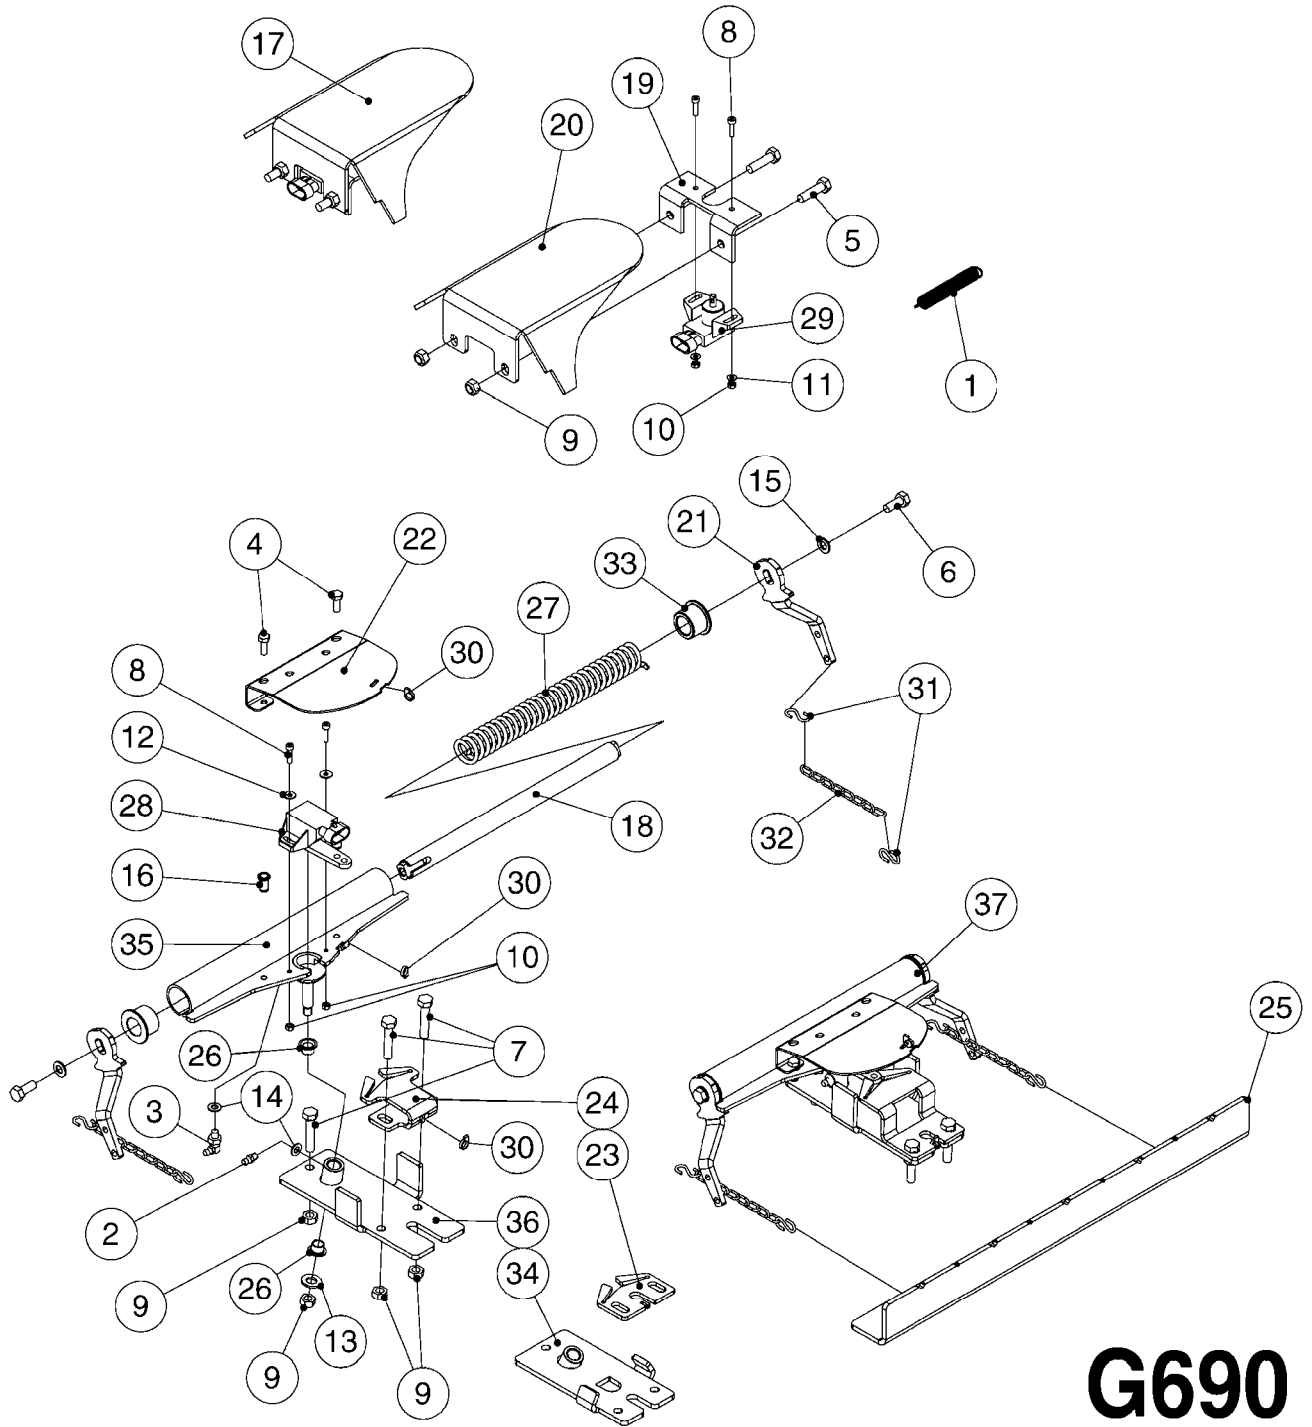

COMPLETE ASSEMBLIES
WHOLEGOODS ITEMS

G680

TRAFFIC LIGHT KIT
G680-HIN, 01:01:01

Page 1

Date 19.03.2013 9:55

parts-n°	order qty	description
410266	1	BOLT HEX 8.8 DEL M6X120
410362	1	BOLT HEX 8.8 DEL M6X20 FT
410421	1	BOLT HEX 8.8 DEL M6X110
410524	1	BOLT HEX 8.8 DEL M6X100
410605	1	BOLT HEX 8.8 DEL M6X80
460261	1	NUT HEX M6X1 LOCK
16022303	1	BRACKET 100MM TUBE
16022403	1	BRACKET 60MM TUBE
16025603	1	BRACKET TAIL LIGHT DUAL LAMP
26004703	1	HARNESS 13' EXT 4 WIRE WP
26004803	1	HARNESS MAIN TAIL LIGHT
26004903	1	TAIL LIGHT GREEN WIRE LH
26005003	1	TAIL LIGHT YELLOW WIRE RH
26005103	1	PLUG 7-PIN AG TAIL LIGHT
26005203	1	LENS AMBER BEFORE 2009
26005303	1	LENS RED BEFORE 2009
26005403	1	LENS BLACK BEFORE 2009
26006503	1	HARNESS 14' EXT 4 WIRE WP
83308603	1	TRAFFIC LIGHT KIT