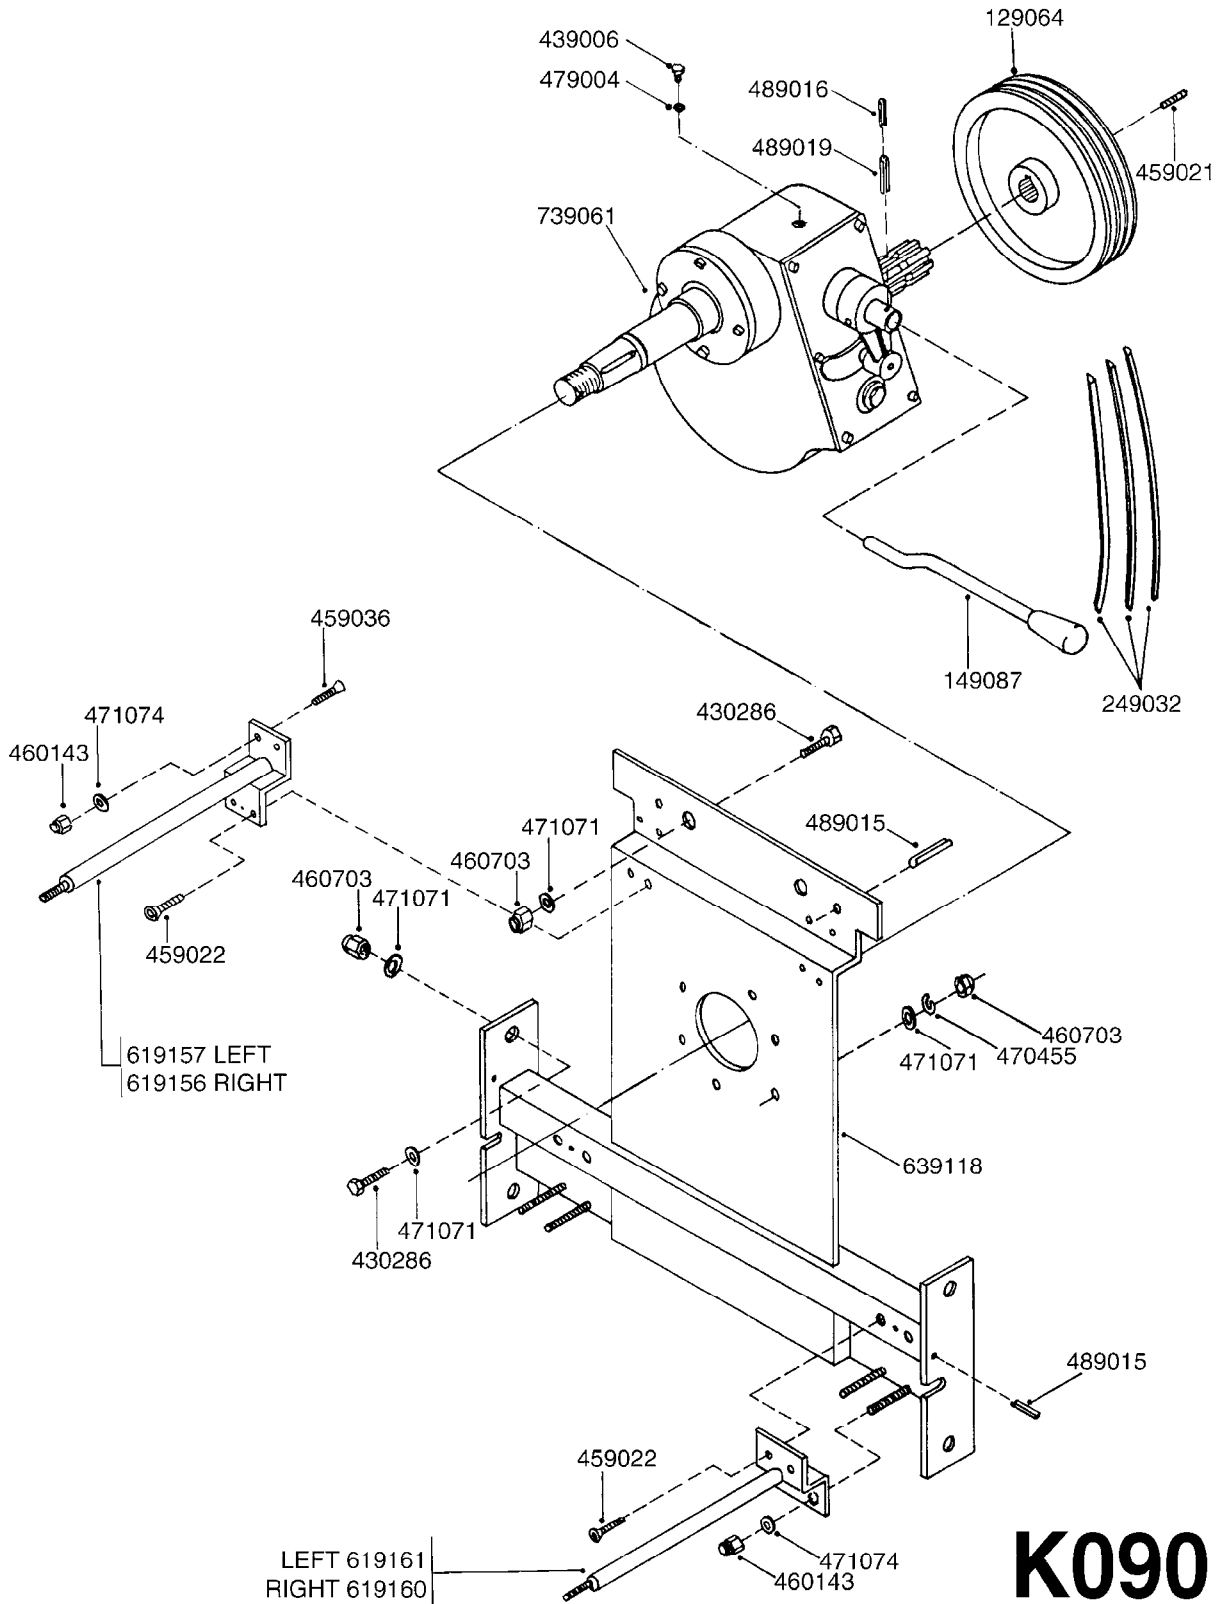

K090

LE - REAR FRAME - 100/150
K090-HIN, 01:01:01

Page 1

Date 19.03.2013 9:58

parts-n°	order qty	description
129064	1	PULLEY D200 GEAR BOX
149087	1	HANDLE LE-650/750
249032	1	VEE BELT SPZ 1120
430286	1	BOLT HEX 8.8 DEL M12X30 FT
439006	1	PLUG F.OIL HOLE GEARBOX F.LE
459021	1	DOWEL ALLEN M8X20
459022	1	M-8 X 20 ALLEN SCREW
459036	1	M-8 X 30 ALLEN SCREW
460143	1	NUT HEX M8 LOCK
460703	1	NUT HEX M12X1.75 LOCK
470455	1	WASHER D12 SPRING
471071	1	WASHER M12 GALV
471074	1	WASHER M8 ELZ
479004	1	SEAL F.OIL PLUG GEARBOX LE
489015	1	SLOTTED PIN D.8X16
489016	1	SLOTTED PIN D.3X20
489019	1	SLOTTED PIN D.5X20
619156	1	TUBE SUP.FAN HOUSING RIGHT
619157	1	TUBE SUP.AFN HOUSING LEFT
619160	1	TUBE SUP.FAN HOUSING RIGHT 750
619161	1	TUBE SUP.FAN HOUSING LEFT 750
639118	1	LE-650 SUPPORT FOR FAN HOUSING
739061	1	GEAR BOX F.LE