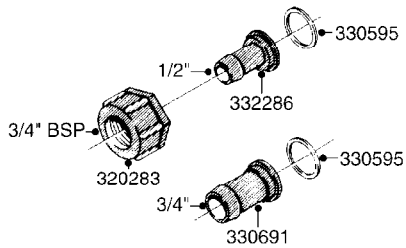

Agroparts: www.HARDI-INTERNATIONAL.com

H

Country-Code 00

Date 19.03.2013 9:56

Section H

Fittings, Bulk
Hose & Clamps

main group	page-n°	date	description
Fittings, Bulk Hose & Clamps	H010-HIN H020-HIN H030-HIN H040-HIN H050-HIN H060-HIN H070-HIN H080-HIN H090-HIN H100-HIN H110-HIN H120-HIN H130-HIN H140-HIN	28:11:06 01:01:01 01:01:01 01:01:01 31:03:09 01:01:01 01:02:12 01:02:12 01:01:01 08:11:12 08:11:12 11:05:10 05:07:11 16:02:12	FITTINGS-CAP NUTS & HOSE BARBS FITTINGS-T-PIECES,CAPS & ELBOWS FITTINGS - HEXAGON NIPPLES FITTINGS - NIPPLES & ELBOWS FITTINGS - HOSE CONNECTORS FITTINGS - BULKHEAD FITTINGS - S-40 FITTINGS - S-53 FITTINGS - S-56 & S-61 FITTINGS - S-67 FITTINGS - S-93 BULK HOSE HOSE CLAMPS FITTINGS - T25