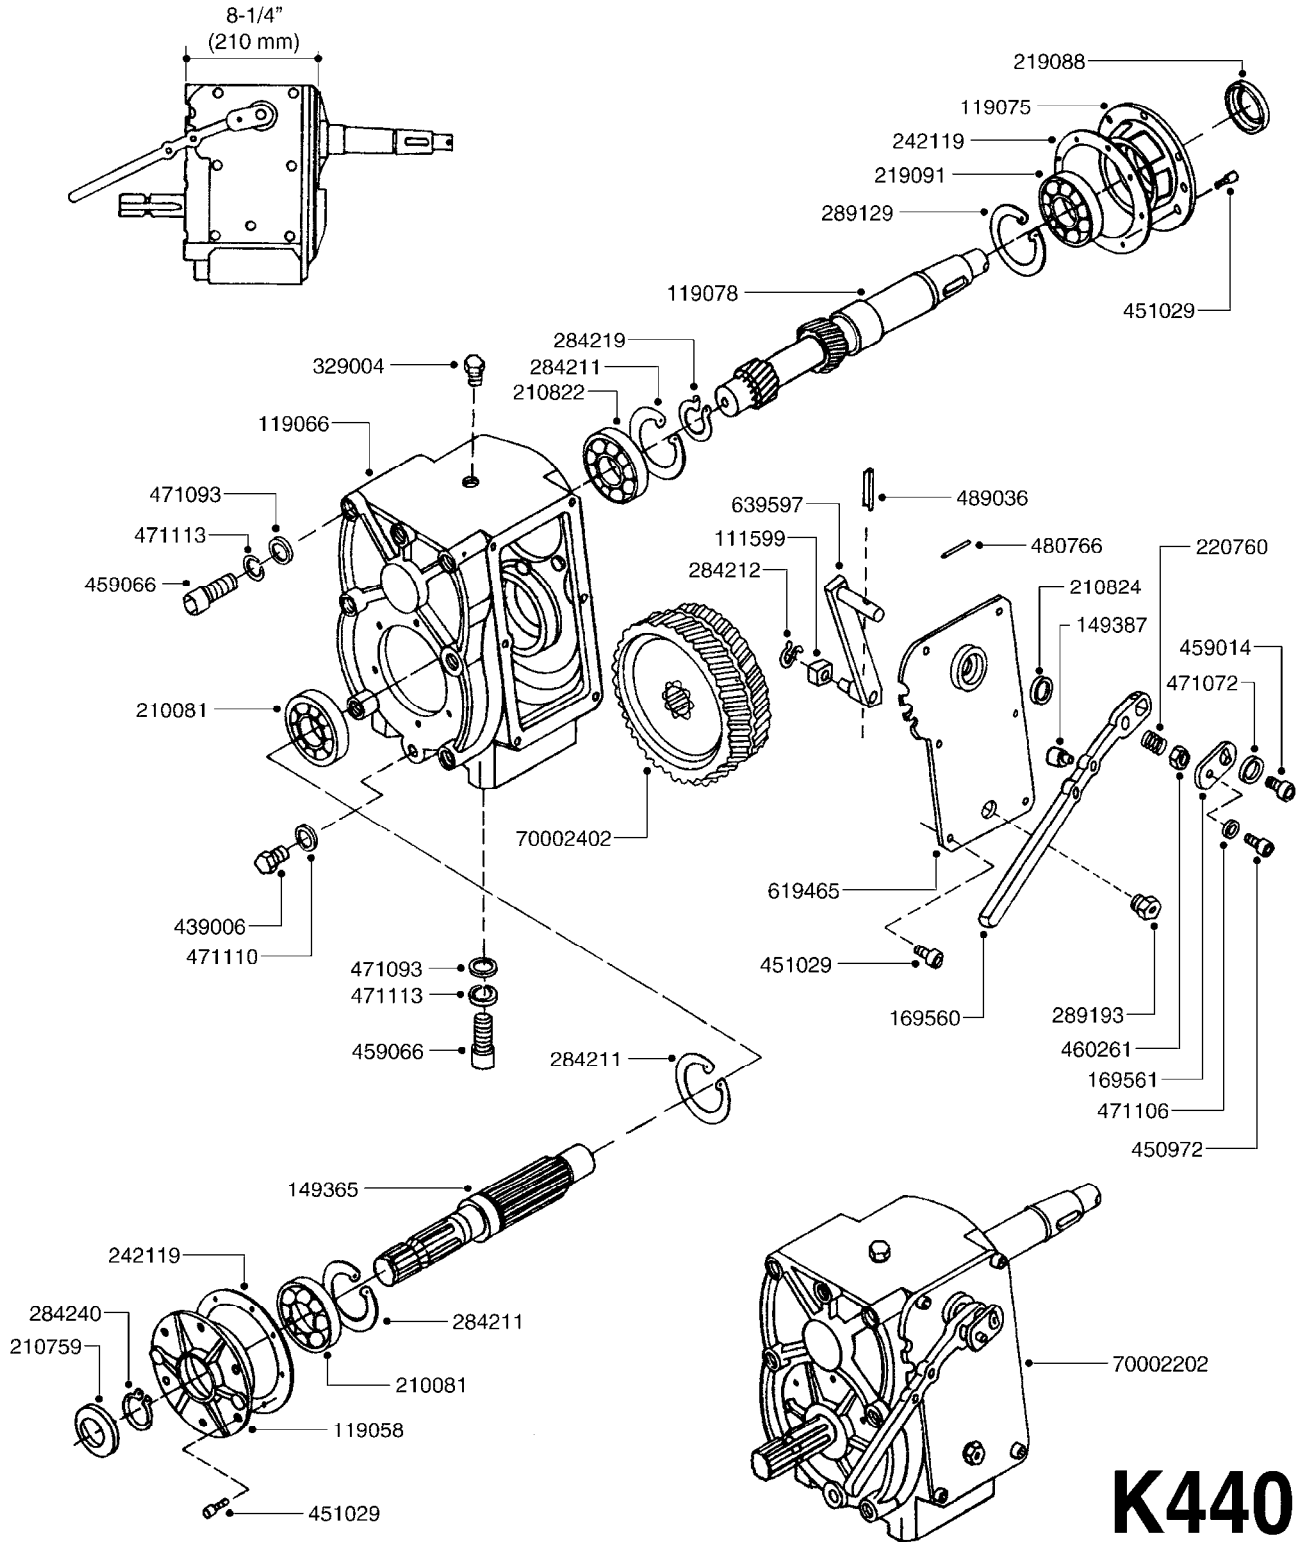

ZENIT GEAR BOX
K440-HIN, 15:06:07

ZENIT GEAR BOX
K440-HIN, 15:06:07

Page 1
Date 19.03.2013 9:59

parts-n°	order qty	description
111599	1	HEAD FOR CHANGE OF GEAR
119058	1	COVER GEARBOX 2002 (6307-NJ307)
119066	1	GEARBOX CASE
119075	1	COVER FOR GEARBOX VR2002
119078	1	SHAFT F/GEARBOX
149365	1	SHAFT OUTPUT F.GEARBOX
149387	1	BUSHING F.HANDLE GEARBOX 2002
169560	1	HANDLE GEAR BOX 2002
169561	1	STOP F.HANDLE SPRING GRBX 2002
210081	1	BEARING BALL 6307
210759	1	SEAL OIL 55X35X40
210822	1	BALL BEARING NJ 307
210824	1	SEAL OIL 18 X 7
219088	1	SEAL 40X60X8
219091	1	BALL BEARING BL208
220760	1	SPRING
242119	1	GASKET FOR COVER
284211	1	SNAP-RING INNER 80X2.5
284212	1	SNAP-RING OUTER 10X1
284219	1	SNAP-RING OUTER 40X1.75
284240	1	SNAP-RING OUTER 35X1.5
289129	1	SNAP RING I-85
289193	1	OIL LEVEL GLASS
329004	1	PLUG F.OIL HOLE GEARBOX F.SPV
439006	1	PLUG F.OIL HOLE GEARBOX F.LE
450972	1	SCREW M6X15 ALLEN GALV.
451029	1	SCREW M8X20 HEX
459014	1	ALLEN SCREW M8 X 15 GALV.DIN93
459066	1	BOLT HEX 12.9 M14X40 DIN-912
460261	1	NUT HEX M6X1 LOCK
471072	1	WASHER M10 EL2
471093	1	WASHER D14 GALV. (168873)
471106	1	WASHER D6
471110	1	WASHER D18D12X2 COPPER
471113	1	WASHER D14 TENSION
480766	1	ROLL PIN D4 X 50 STAINLESS
489036	1	ROLL PIN D6 X 40
619465	1	COVER ADJ.F.GEAR BOX 20-30
639597	1	ARM FOR GEAR CHANGE
70002202	1	GEAR BOX TURBINE 20-30
70002402	1	CROWN TOOTHWHEEL F/GEARBOX