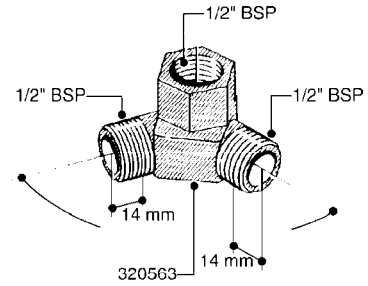

H020

FITTINGS-T-PIECES, CAPS & ELBOWS
H020-HIN, 01:01:01

Page 1
Date 19.03.2013 9:56

parts-n°	order qty	description
10053603	1	FITT. CAPNUT 2"BSP 5601
10194303	1	CAP BLANK 1 1/2 MCPHEE 210060
320047	1	FITT.DK CAPNUT 1/2" BSP
320106	1	FITT.DK CAPNUT 1" BSP
320272	1	FITT.DK CAPNUT 3/8' BSP
320316	1	FITT.DK TEE 3/4" X3/4" X1"BSP
320331	1	FITT.DK TEE 1" - 1" - 3/4" BSP
320342	1	FITT.DK EL 3/4"M X 1"F BSP
320563	1	FITT.DK 3 WAY 1/2" 110 DEG.
320677	1	NO LONGER AVAILABLE
320961	1	FITT.DK CAPNUT 1-1/2" BSP
321053	1	FITT.DK TEE 1/2 X1/2 X1/2" BSP
322072	1	FITT.DK TEE 3/8'X3/8'X3/8' BSP
322095	1	FITT.DK TEE 1-1/2 X1 X3/4" BSP
322138	1	FITT.DK ELB 1"M X 1"F BSP
330013	1	O-RING D15/D10X2.5 F.3/8"NUT
330212	1	O-RING D19/D14X2.4 F.1/2"NUT
330326	1	O-RING D30/D24X2 F.1"NUT
331273	1	O-RING D44/D38X2 F.1-1/2"