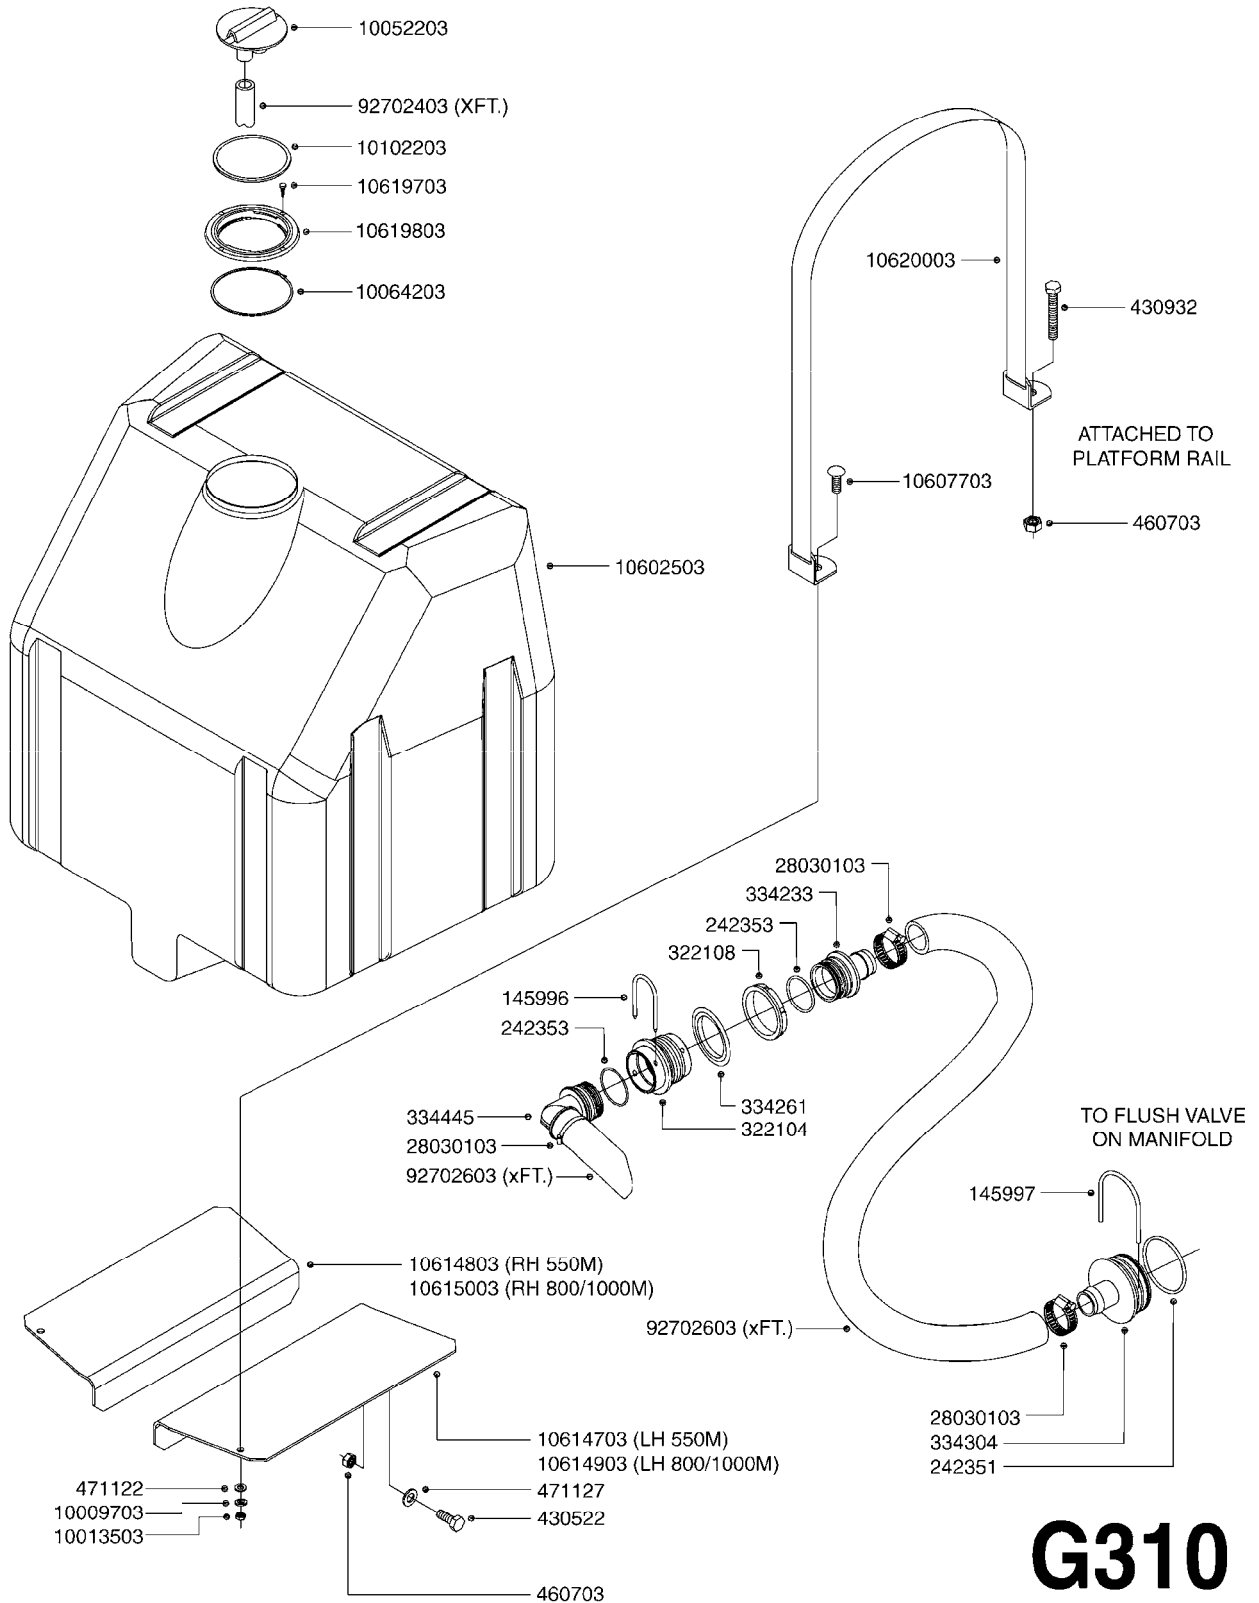

FLUSH SYSTEM TANK MOUNT NAV-M
G310-HIN, 25:04:11

Page 1
Date 19.03.2013 9:54

parts-n°	order qty	description
145996	1	FITT.DK S-67 FORK
145997	1	FITT.DK S-93 FORK
242351	1	O-RING D69.5X3.0 VITON F.S-93
242353	1	O-RING D44.2X3.0 VITON F.S-67
322104	1	FITT.DK S-67 BULKHEAD
322108	1	FITT.DK S-67 BULKHEAD NUT
334233	1	FITT.DK S-67 STR.1-1/2' RUBBER
334261	1	GASKET F. S-67 BULKHEAD
334304	1	FITT.DK S-93 STR.1-1/2" PVC
334445	1	FITT.DK S-67 ELB.1-1/2"
430522	1	BOLT HEX 8.8 DEL M12X25 FT
430932	1	BOLT HEX 8.8 DEL M12X130 FT
460703	1	NUT HEX M12X1.75 LOCK
471122	1	WASHER D20/D10.5X2 SS
471127	1	WASHER D24/D13X2.5 STAINLESS
10009703	1	WASHER LOCK L/W Z 3/8"
10013503	1	NUT HEX NC 3/8"
10052203	1	LID VENT ASSY
10064203	1	SET SEALING SPONGE RUBBER
10102203	1	GASKET F.16" LID BREATHER
10602503	1	TANK F. FLUSH SYS. 90G NAV.M.
10607703	1	BOLT CARRIAGE 3/8'x1' ZINC
10614703	1	FLUSH TANK BKT. LH NAV550
10614803	1	FLUSH TANK BKT. RH NAV550
10614903	1	FLUSH TANK BKT. LH NAV8/1000
10615003	1	FLUSH TANK BKT. RH NAV8/1000
10619703	1	SCREW SS #6x3/4' SELF TAPPING
10619803	1	LID HOUSING TREADED F. 6'
10620003	1	STRAP F.90GAL FL.TK. NAV 58.2"
28030103	1	CLAMP HOSE GEAR P5/4-S1.5"6724
92702403	1	HOSE PVC SUCT GRAY 1"
92702603	1	HOSE PVC SUCT GRAY 1-1/2"