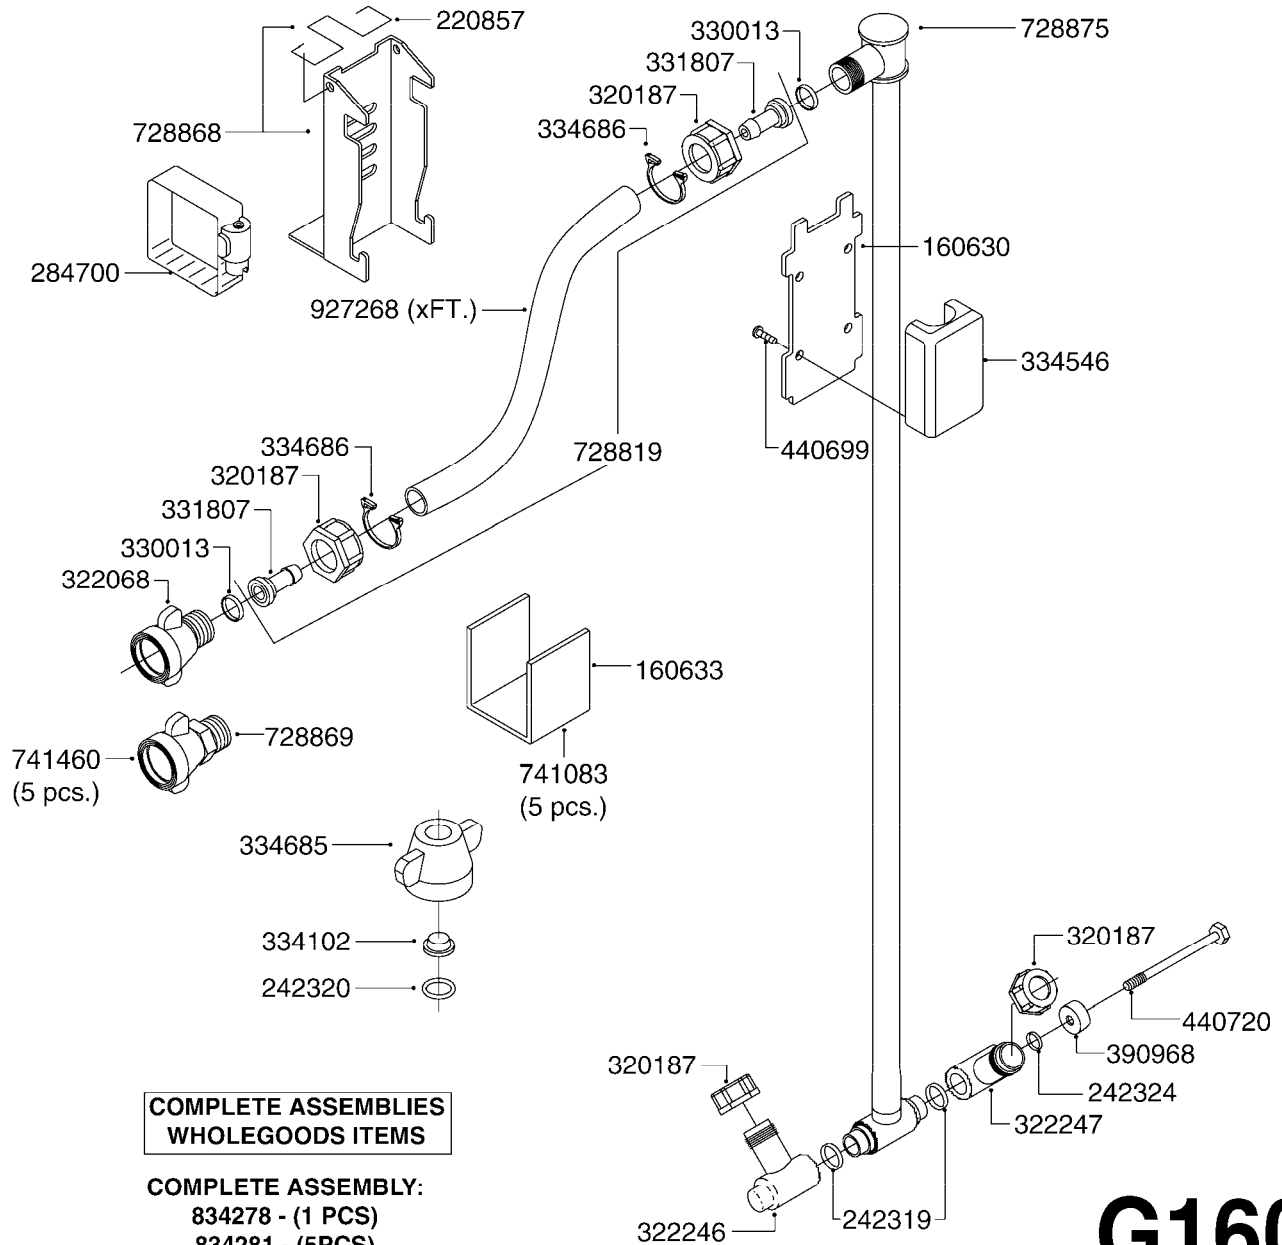

G160

DROP NOZZLE ASSEMBLY (POST 95)
G160-HIN, 01:01:01

Page 1
Date 19.03.2013 9:53

parts-n°	order qty	description
160630	1	MOUNT PLATE F.DROP NOZZLE '94
160633	1	U-CLIP F.DROP NOZZLE
220857	1	LOCK CLIP F.DROP NOZZLE
242319	1	O-RING D11.1X1.6
242320	1	O-RING D9.12X3.53
242324	1	O-RING D3.4X1.9
284700	1	CLAMP HOSE GEAR D25/100
320187	1	FITT.DK CAP 3/8" BSP BLACK
322068	1	SNAP-FIT ADAPTER THREAD. HARDI
322246	1	NOZZLE HOLDER CLOSED
322247	1	NOZZLE HOLDER OPEN
330013	1	O-RING D15/D10X2.5 F.3/8"NUT
331807	1	FITT.DK HB 5/16" F.3/8" NUT
334102	1	BLANK F.NOZZLE
334546	1	TUBE HOLDER F.DROP NOZZLE
334685	1	SNAP-FIT CAP 12.7 YELLOW
334686	1	CLAMP HOSE PLASTIC 5/16'
390968	1	BUSHING Ø16/ Ø5.2 X 7
440699	1	SCREW F. PLASTIC 4X12 SS
440720	1	SCREW F.PLASTIC 5X78/13 HEX SS
728819	1	HOSE 5/16'X425 W.3/8 ENDS
728868	1	BRKT.RECEIVER W. SPRING
728869	1	SNAP-FIT ADAPTOR THREAD S-S
728875	1	TUBE ASSY.F.DROP NOZZLE
741083	1	U-CLIP (5 PCS.)F.MB BOOM
741460	1	SNAP-FIT ADAPTOR F.S-S 5 PIECE
834278	1	DROP NOZZLE (1 PC.)
834281	1	DROP NOZZLE (BOX OF 5-PCS)
927268	1	HOSE R X PVC X 1/4 X 0012"