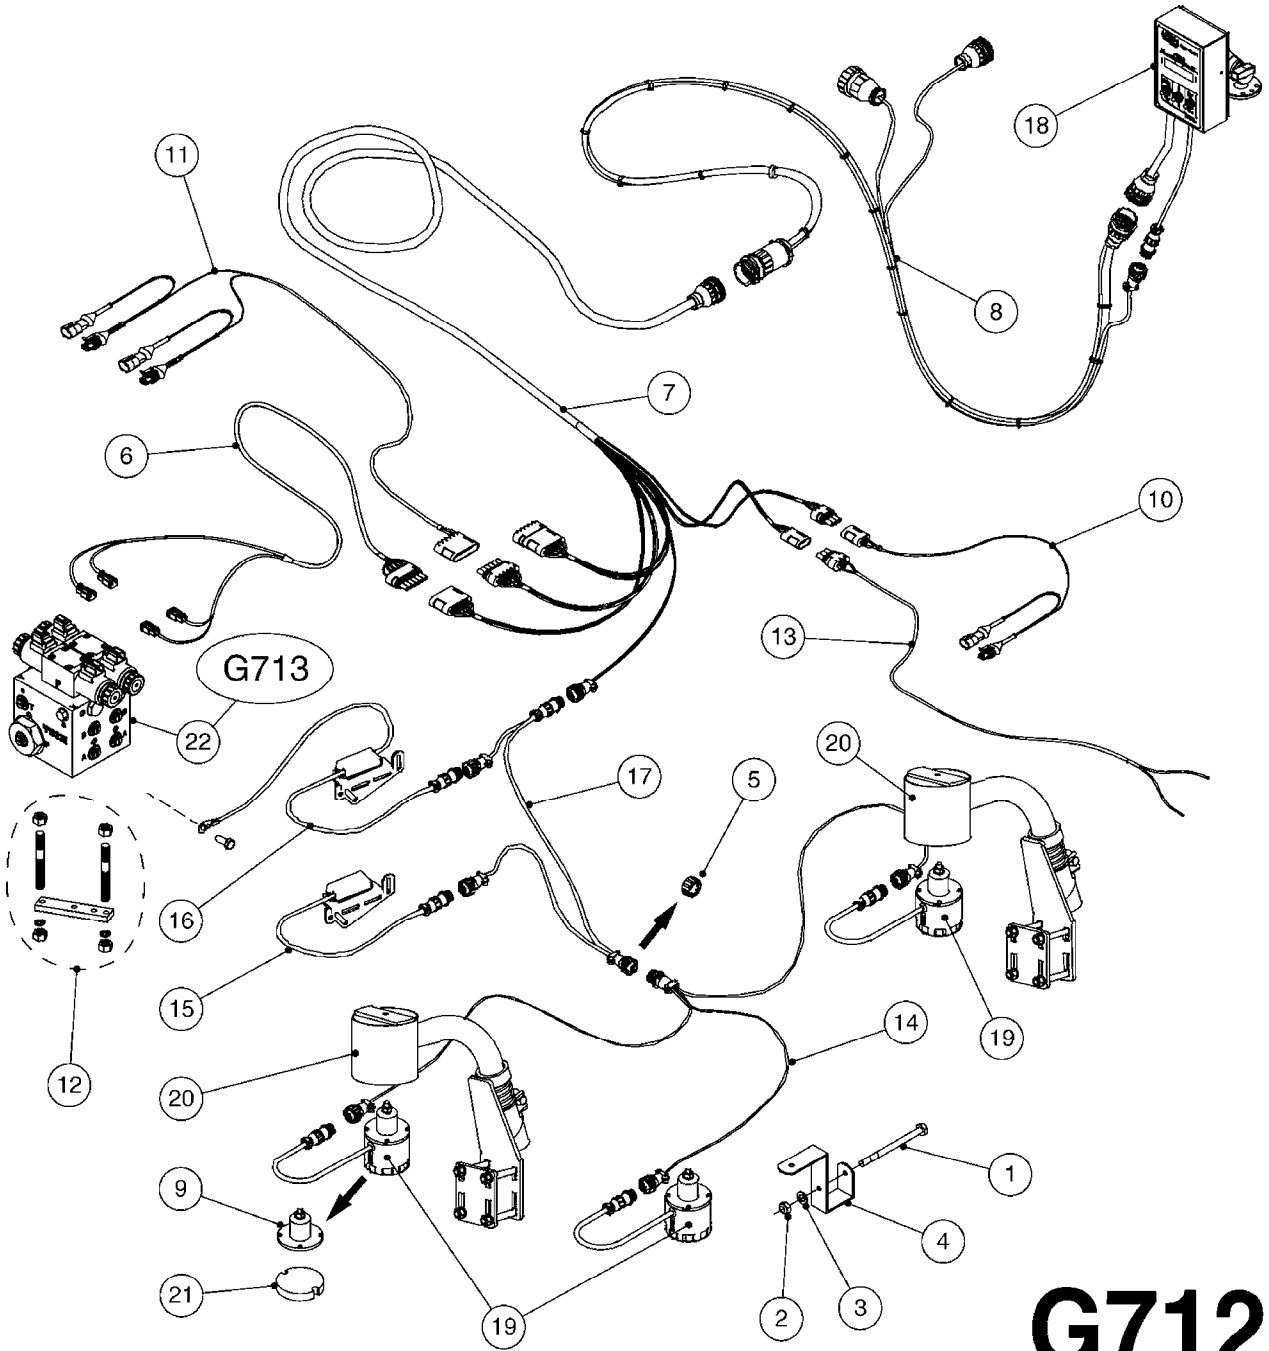

ELECTRIC END NOZZLE KIT
G711-HIN, 11:05:10

Page 1
Date 19.03.2013 9:55

Pos.	parts-n°	order qty	description
1	145994	1	FITT.DK S-40 FORK
2	145995	1	FITT.DK S-53 FORK
3	240177	1	O-RING D16, 1/11, 3 X 2,4
4	242354	1	O-RING D32.2X3.0 VITON F.S-53
5	242355	1	O-RING D19.2X3.0 VITON F.S-40
6	242594	1	O-RING D14 X 1.78 SCH.70-EPDM
7	261539	1	SPADE F.ELEC CONNec BLUE INSUL
8	262104	1	VALVE, SOLENOID, S53/S40
9	320084	1	FITT.DK NUT 1/2" BSP
10	320187	1	FITT.DK CAP 3/8" BSP BLACK
11	320283	1	FITT.DK NUT 3/4"BSP
12	320596	1	FITT.DK ELB 3/8'-1/2'BSP 45DEG
13	321307	1	FITT.DK NUT 1/2" BSP JAMB
14	321742	1	FITT.DK BULKHEAD 1/2' BSP
15	322103	1	FITT.DK S-53 BULKHEAD
16	322352	1	FITT.DK S-53 TEE
17	330212	1	O-RING D19/D14X2.4 F.1/2"NUT
18	330687	1	FITT.DK HB 1/2" F. 1/2" NUT
19	334965	1	COVER FOR S53 SOLENOID VALVE
20	370366	1	NOZZLE END FAN 1850-G 150
21	410185	1	BOLT HEX 8.8 DEL M6X16
22	460261	1	NUT HEX M6X1 LOCK
23	471125	1	WASHER D12/D6.4x1.6 SS
24	614366	1	FILTER 50 MESH F.NOZZLE
24	614367	1	FILTER 80 MESH F.NOZZLE
24	614368	1	FILTER 100 MESH F.NOZZLE
25	720856	1	FITT.DK 1/2'BSP ASSY.F.3/4'NUT
26	726558	1	FITT.DK S53 STR. 3/4" W. ORING
27	726567	1	FITT.DK S-40 ELB.1/2" W. ORING
28	726694	1	PLUG,S53,1/2"FBSP THD W. ORING
29	729610	1	NOZZLE ASSY. 3/8 THREAD
30	750722	1	REPAIR KIT FOR 3S SC CONTROL
31	983087	1	ELEC. CABLE 2 WIRE X 0.75MM
32	16180100	1	PLATE, END ROW NOZZLE
33	28025203	1	TIE STRAP L=23" x W=1/2"
34	28029803	1	CLAMP HOSE GEAR P1/2" 6708
35	28029903	1	CLAMP HOSE GEAR P3/4"-S1" 6712
36	82611603	1	ELEC.END NOZ.KIT. OBSOLETE
37	92702103	1	HOSE R X1/2" X300PSI WP X0012"

G712