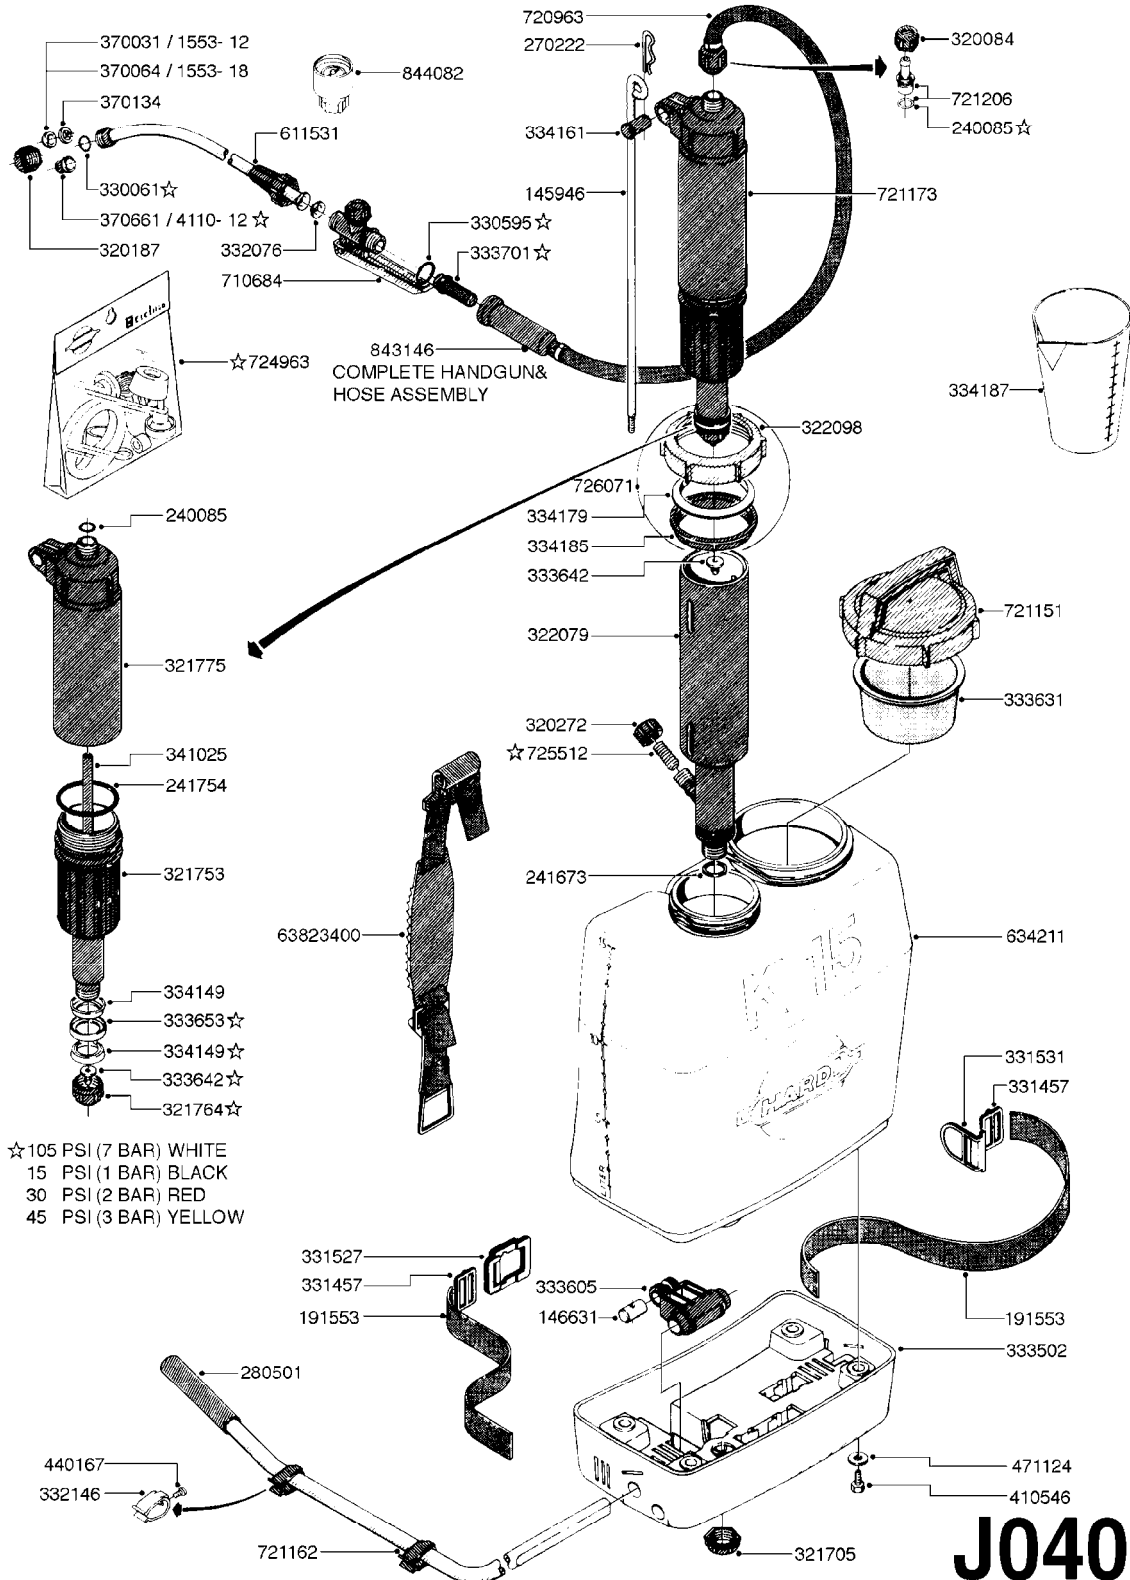

BACKPACK SPRAYER K-15
J040-HIN, 01:01:01

Page 1
Date 19.03.2013 9:57

parts-n°	order qty	description
145946	1	PUMP ROD F. K15 BACKPACK
146631	1	SHAFT F.RY-2/K-15
191553	1	BODY STRAP 1.5 X 650 F.K15
240085	1	O-RING D13,1/8,3X02,4 NITRIL
241673	1	O-RING D22.1X1.6
241754	1	O-RING D59,5X3
270222	1	HAIR PIN DALAN 2020 BR, GALV.
280501	1	HANDLE
320084	1	FITT.DK NUT 1/2" BSP
320187	1	FITT.DK CAP 3/8" BSP BLACK
320272	1	FITT.DK CAPNUT 3/8" BSP
321705	1	NUT S 25 X 2
321753	1	SUCTION CHAMBER LOW.PART RY 15
321764	1	VALVE SEAT K15
321775	1	SUCTION CHAMB.UPPER PART K15
322079	1	PUMP CYLINDER K15
322098	1	SEALING RING FOR BY-PASS K15
330061	1	O-RING D16/D11X2,5
330595	1	O-RING D24.6/D20X2.1 -3/4"
331457	1	BUCKLE RY-2/K15
331527	1	BUCKLE F. RY15
331531	1	BUCKLE II FOR RY-2/K-15
332076	1	CONE INSERT F. ALUMINUM LANCE
332146	1	CLIP HOLDER FOR LANCE D12
333502	1	BOTTOM SHIELD K15
333605	1	FORK K15
333631	1	TANK BASKET K15
333642	1	VALVE FLAP K15
333653	1	GUIDE RING K15
333701	1	FILTER F.ALUMINUM LANCE
334149	1	PISTON SLEEVE
334161	1	SHAFT FOR K15
334179	1	SEALING RING K15
334185	1	GUIDE RING K15
334187	1	CUP 250ML
341025	1	SUCTION TUBE K15
370031	1	NOZZLE CONE JET 1553-12
370064	1	NOZZLE CONE JET 1553-18
370134	1	NOZZLE SWIRL 1554-GREY
370661	1	NOZZLE FLAT FAN 4110-12
410546	1	BOLT HEX 8.8 DEL M6X12 FT
440167	1	SCREW NO.8 1/4"
471124	1	WASHER D18/D6.4x1.6
611531	1	ALU-LANCE TUBE ASSEM. 700 LNCE
634211	1	TANK K15
63823400	1	STRAP SET K15
710684	1	VALVE ASSY. F. ALUMINUM LANCE
720963	1	HAND RIB WITH HOSE
721151	1	TANK LID CPL. K15
721162	1	PUMP ARM K15
721173	1	PUMP CHAMBER CPL. K15
721206	1	FITT.DK HB 5/16" F. K15
724963	1	KIT SPARE PART F. K15
725512	1	SPRING
726071	1	PUMP SEAL & BUSHING K15
843146	1	LANCE 700 MM ALU.F.5/16"HOSE
844082	1	GAUGE 1.5'BR REAR PSI140BAR10