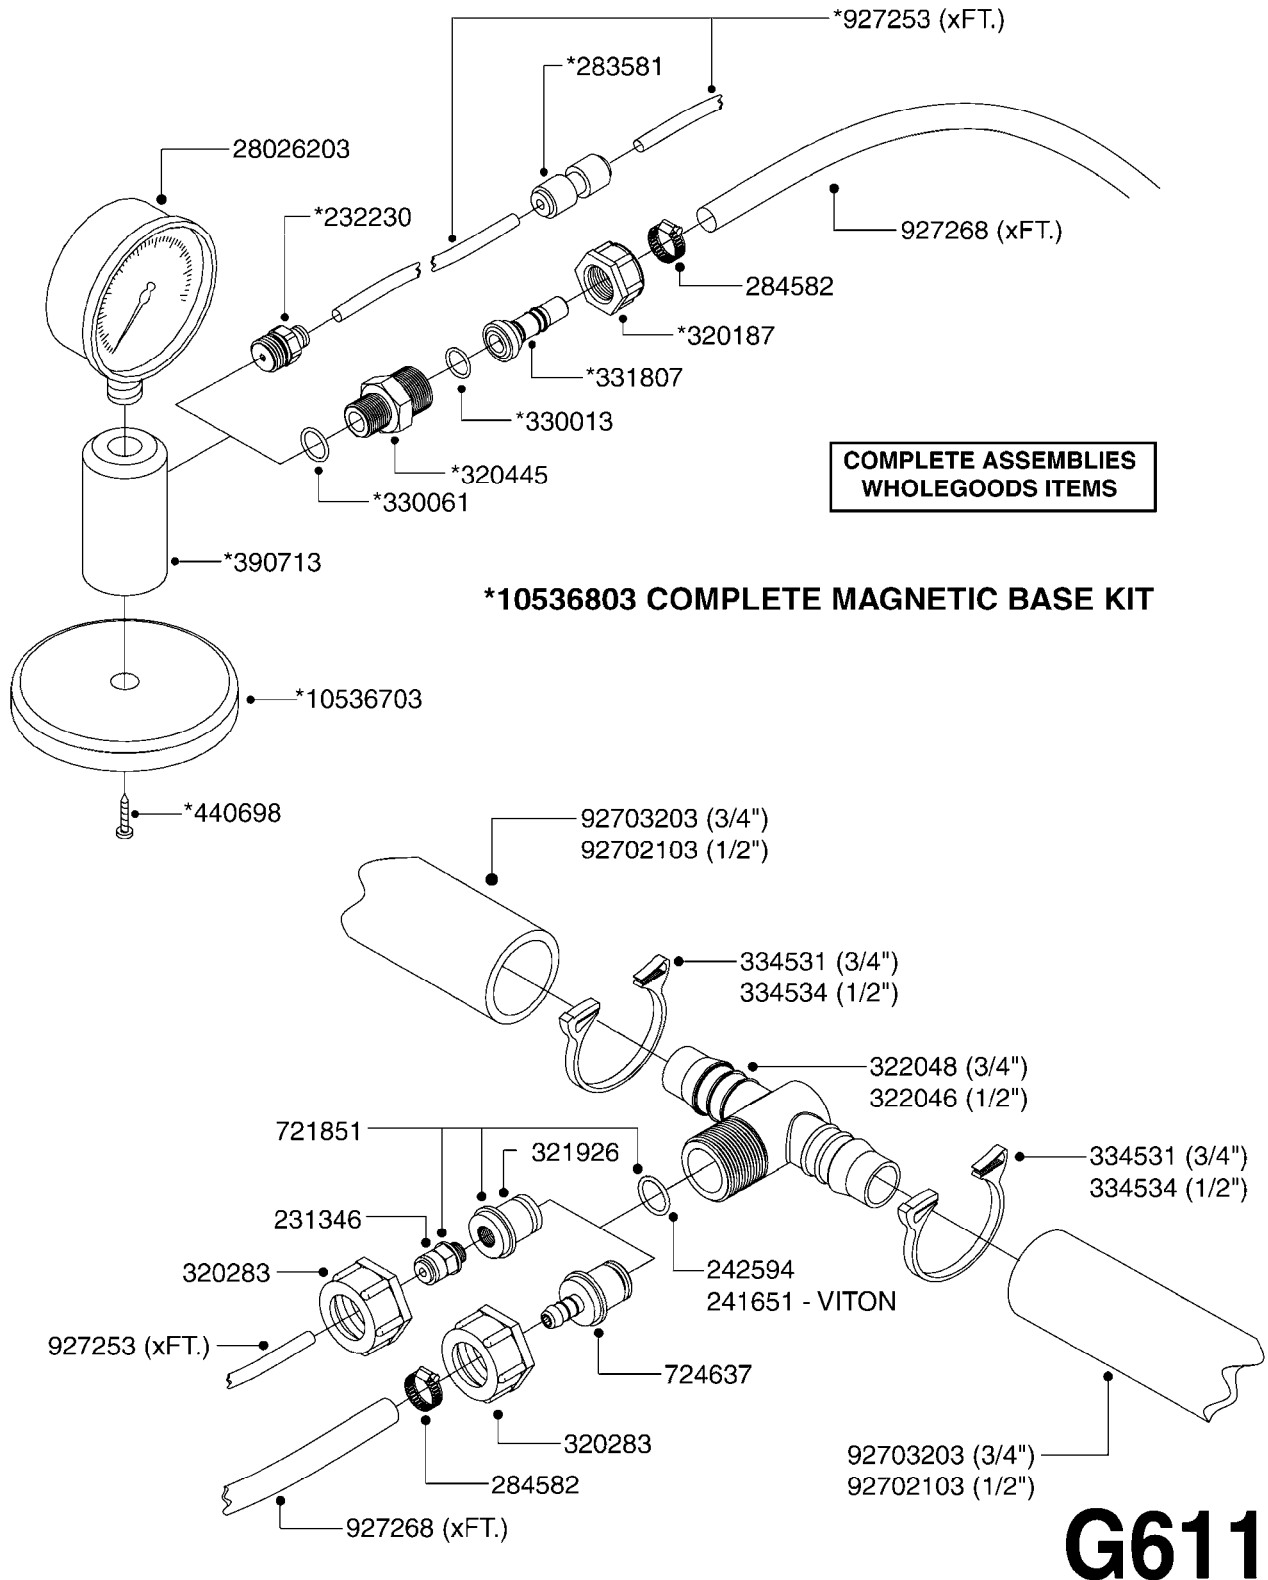

COMPLETE ASSEMBLIES
WHOLEGOODS ITEMS

70043903 - COMPLETE ASSEMBLY

G610

REMOTE GAUGE-ESC SPRAYERS-4"
G610-HIN, 12:12:05

Page 1

Date 19.03.2013 9:55

parts-n°	order qty	description
145632	1	FITT.DK HB 1/4' BRASS F.GUAGE
146210	1	NUT 1/4'BSP BRASS
282391	1	CLAMP HOSE CRIMP 5/16'
320972	1	FITT.DK HB 5/16'- 1/4' BSP
330396	1	O-RING D11.2/D6.6X3.2
421046	1	BOLT HEX 8.8 DEL M8X25 FT
460143	1	NUT HEX M8 LOCK
927268	1	HOSE R X PVC X 1/4 X 0012"
10028603	1	WASHER LOCK 5/16'
10428003	1	BKT. FOR ESC GAUGE KIT
28026103	1	GAUGE 200PSI/BR,4",1/4"BSP-BTM
70043903	1	*GAUGE KIT,4" OP UNIT INFEILD