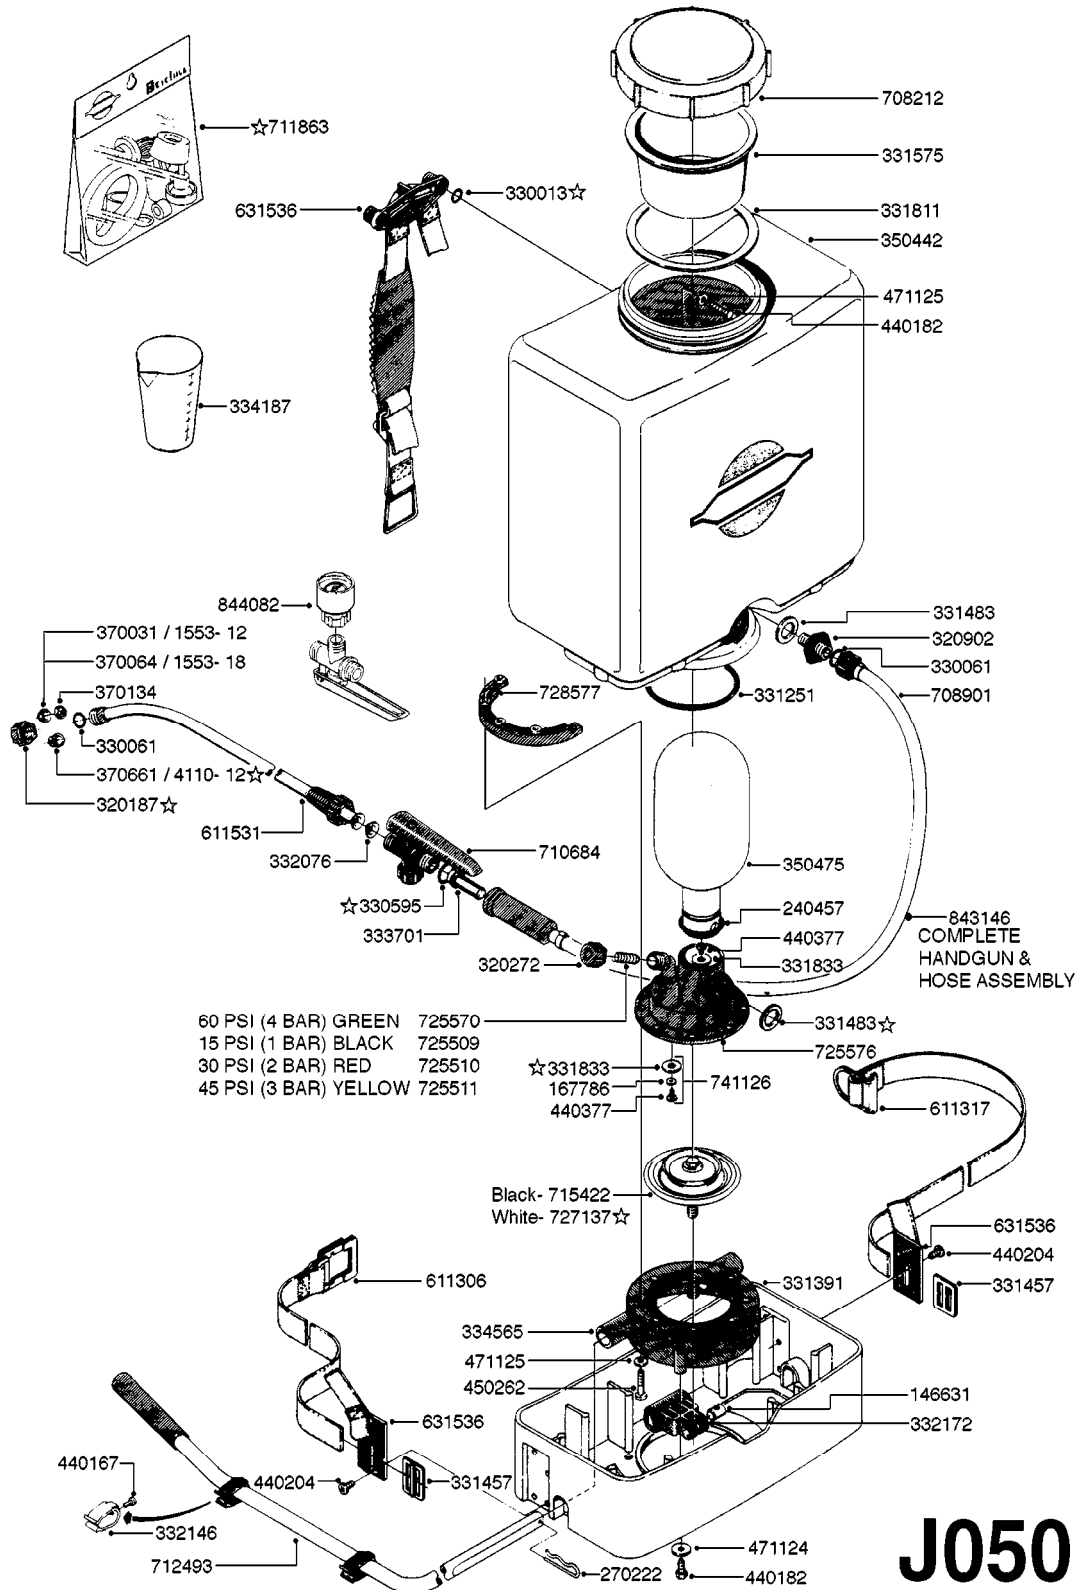

BACKPACK SPRAYER RY-2
J050-HIN, 01:01:01

Page 1
Date 19.03.2013 9:57

parts-n°	order qty	description
146631	1	SHAFT F.RY-2/K-15
167786	1	WASHER D13/D4.2X1
240457	1	O-RING D40.2/D34X2
270222	1	HAIR PIN DALAN 2020 BR, GALV.
320187	1	FITT.DK CAP 3/8" BSP BLACK
320272	1	FITT.DK CAPNUT 3/8' BSP
320902	1	FITT.DK HN 3/8'X 1/4' BSP
330013	1	O-RING D15/D10X2.5 F.3/8"NUT
330061	1	O-RING D16/D11X2,5
330595	1	O-RING D24.6/D20X2.1 -3/4"
331251	1	O-RING D92/D86X3
331391	1	COVER RY-2
331457	1	BUCKLE RY-2/K15
331483	1	WASHER RY-2
331575	1	FILTER - RY-2
331811	1	SEAL F. FILTER RY2
331833	1	VALVE FLAP RY-2
332076	1	CONE INSERT F. ALUMINUM LANCE
332146	1	CLIP HOLDER FOR LANCE D12
332172	1	FORK RY-2
333701	1	FILTER F.ALUMINUM LANCE
334187	1	CUP 250ML
334565	1	DIAPHRAGM BASE FOR RY2
350442	1	TANK RY-2
350475	1	AIR BOTTLE RY-2
370031	1	NOZZLE CONE JET 1553-12
370064	1	NOZZLE CONE JET 1553-18
370134	1	NOZZLE SWIRL 1554-GREY
370661	1	NOZZLE FLAT FAN 4110-12
440167	1	SCREW NO.8 1/4"
440182	1	SCREW NO.14 3/4" STAINLESS
440204	1	SCREW NO.14 1/2'
440377	1	SCREW NO.8 3/8'
450262	1	BOLT HEX M6X40 W/SLOT GALV.
471124	1	WASHER D18/D6.4x1.6
471125	1	WASHER D12/D6.4x1.6 SS
611306	1	BODY STRAP WITH FITTINGS, LEFT
611317	1	BODY STRAP WITH FITTINGS RIGHT
611531	1	ALU-LANCE TUBE ASSEM. 700 LNCE
631536	1	SHOULDER STRAP SET F/RY-2 CPL.
708212	1	LID FOR RY-2
708901	1	HANDLE FOR LANCE WITH HOSE
710684	1	VALVE ASSY. F. ALUMINUM LANCE
711863	1	KIT SPARE PART F. RY-2
712493	1	PUMP ARM FOR RY-2 WITH HOLDER
715422	1	DIAPHRAGM F. RY-2 EPDM
725509	1	SPRING 15PSI
725510	1	SPRING 30PSI
725511	1	SPRING 45PSI
725570	1	SPRING 60PSI
725576	1	VALVE CASTING RY2
727137	1	DIAPHRAGM RY-2
728577	1	RY-2 RETAINING RING KIT
741126	1	VALVE KIT RY2
843146	1	LANCE 700 MM ALU.F.5/16'HOSE
844082	1	GAUGE 1.5'BR REAR PSI140BAR10