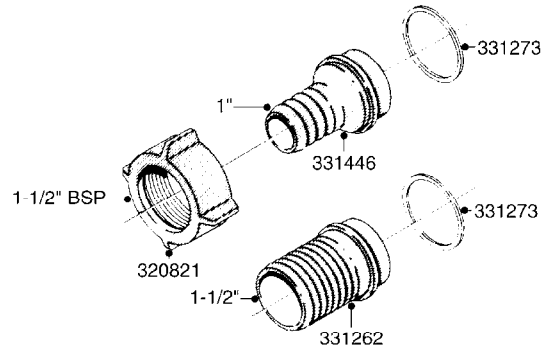

Agroparts: www.HARDI-INTERNATIONAL.com

H

Country-Code 00

Date 19.03.2013 9:56

Section H

Fittings, Bulk
Hose & Clamps

main group	page-n°	date	description
Fittings, Bulk Hose & Clamps	H010-HIN H020-HIN H030-HIN H040-HIN H050-HIN H060-HIN H070-HIN H080-HIN H090-HIN H100-HIN H110-HIN H120-HIN H130-HIN H140-HIN	28:11:06 01:01:01 01:01:01 01:01:01 31:03:09 01:01:01 01:02:12 01:02:12 01:01:01 08:11:12 08:11:12 11:05:10 05:07:11 16:02:12	FITTINGS-CAP NUTS & HOSE BARBS FITTINGS-T-PIECES,CAPS & ELBOWS FITTINGS - HEXAGON NIPPLES FITTINGS - NIPPLES & ELBOWS FITTINGS - HOSE CONNECTORS FITTINGS - BULKHEAD FITTINGS - S-40 FITTINGS - S-53 FITTINGS - S-56 & S-61 FITTINGS - S-67 FITTINGS - S-93 BULK HOSE HOSE CLAMPS FITTINGS - T25