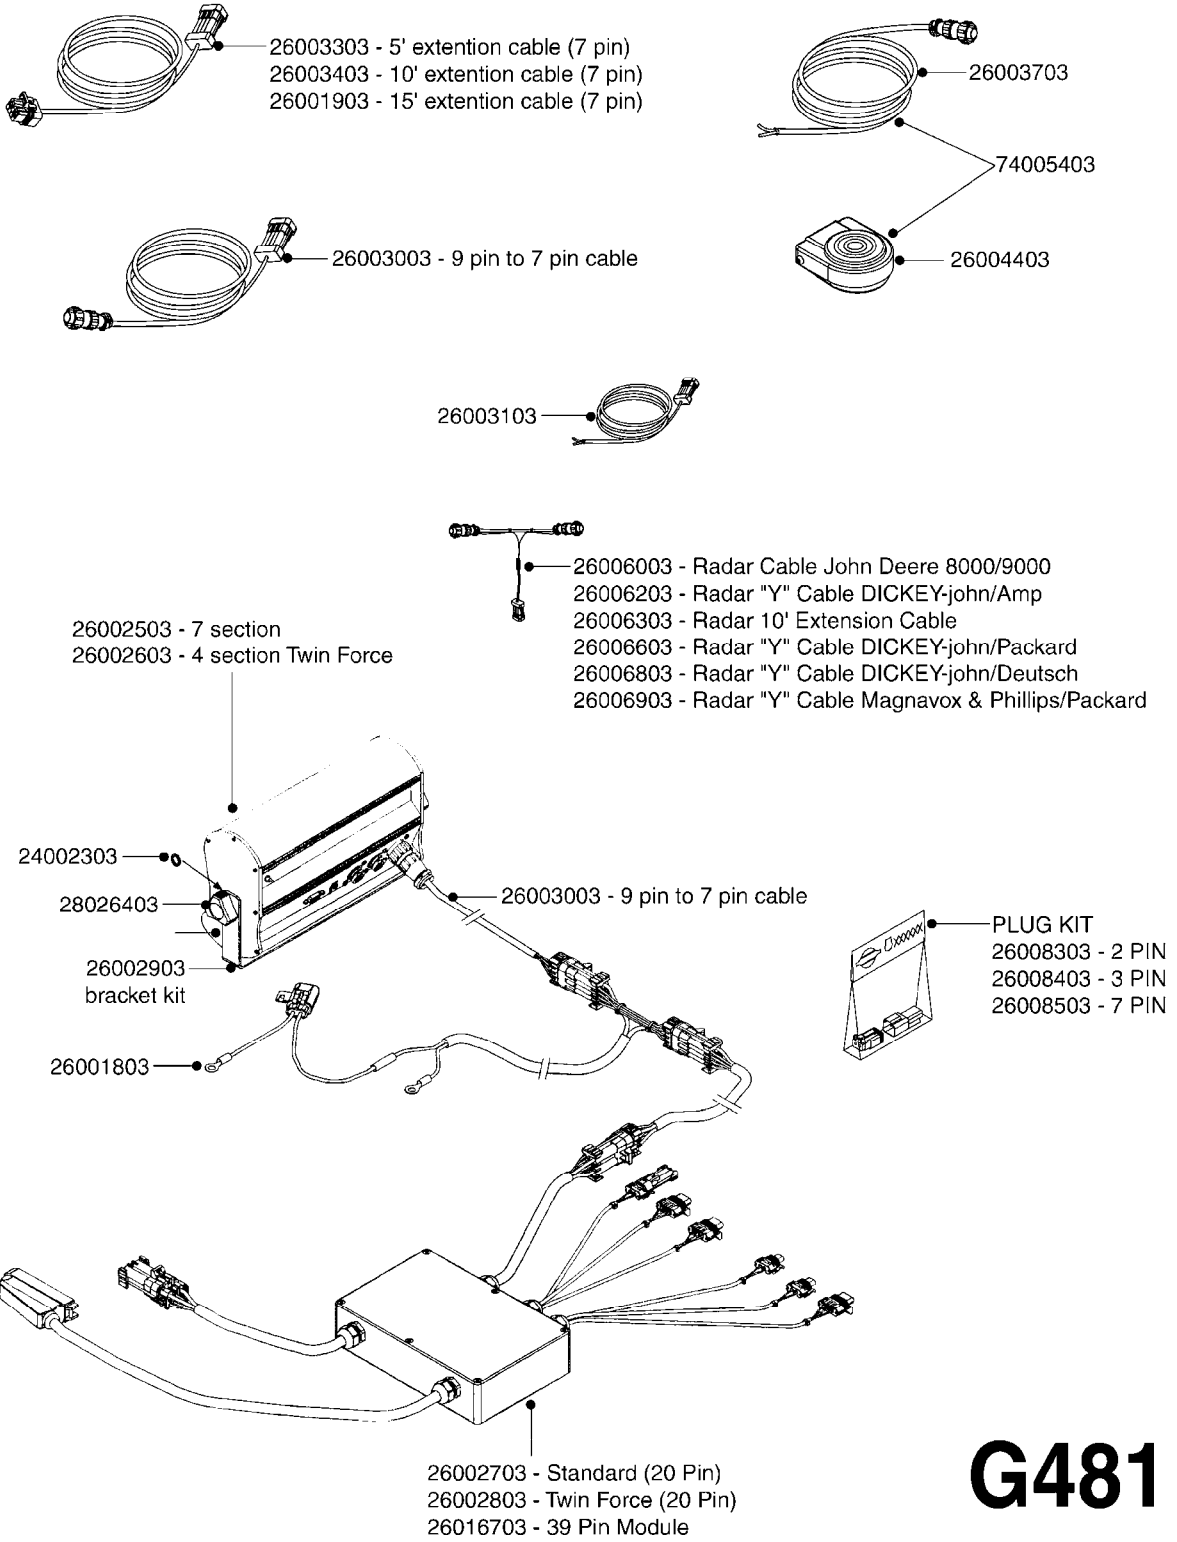

G480

HC 2500/HM1500 DISPLAY/SCANBOX
G480-HIN, 15:11:09

Page 1

Date 19.03.2013 9:55

parts-n°	order qty	description
142516	1	SCREW SET M10 BENT F. LOCKING
161411	1	MT.BRK. HC2500/HM1500 DISPLAY
26018300	1	ADAPTOR 2500 FOR SPRAYBOX II 39-PIN/REPLACES SCANBOX
260363	1	PLUG 2 POLE 12V
260827	1	PLUG F.EC ATTACHMENTS
261060	1	PLUG F.EC ATTACHMENTS
261589	1	FUSE 5X20 1.25 AMP
26176203	1	FUSE 5.0A QUICK-ACT.
261933	1	CABLE W/PLUG 2X25 L=71"
261934	1	CABLE W/PLUG 18X0.5MM L=79"
261935	1	SWITCH 2 POLE
261937	1	CIRCUIT BOARD F. SCANBOX
262099	1	PLUG SOCKET 3-POLE 2.5/3
450902	1	BOLT ALLEN HEAD M4 X 16MM
471055	1	WASHER D4.1/7.6 X 0.9
61029900	1	BRACKET FOR HC2500
731613	1	DISPLAY HC2500 NEW
731983	1	DISPLAY HM1500 REFURBISHED
732095	1	DISPLAY HM1500 NEW
732096	1	SCANBOX F.HM1500/HC2500
741580	1	PLUG 3-POLE 2.5/3
978045	1	DECAL QUICK GUIDE 1500/2500
978097	1	DECAL QUICK GUIDE 1500/2500 FR