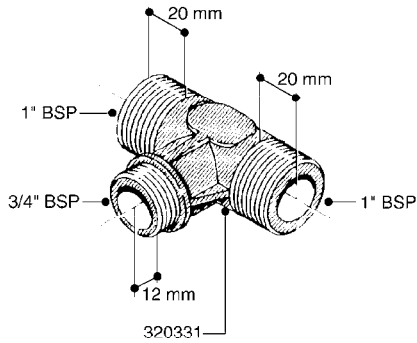

H020

FITTINGS-T-PIECES, CAPS & ELBOWS
H020-HIN, 01:01:01

Page 1
Date 19.03.2013 9:56

parts-n°	order qty	description
10053603	1	FITT. CAPNUT 2"BSP 5601
10194303	1	CAP BLANK 1 1/2 MCPHEE 210060
320047	1	FITT.DK CAPNUT 1/2" BSP
320106	1	FITT.DK CAPNUT 1" BSP
320272	1	FITT.DK CAPNUT 3/8' BSP
320316	1	FITT.DK TEE 3/4" X3/4" X1"BSP
320331	1	FITT.DK TEE 1" - 1" - 3/4" BSP
320342	1	FITT.DK EL 3/4"M X 1"F BSP
320563	1	FITT.DK 3 WAY 1/2" 110 DEG.
320677	1	NO LONGER AVAILABLE
320961	1	FITT.DK CAPNUT 1-1/2" BSP
321053	1	FITT.DK TEE 1/2 X1/2 X1/2" BSP
322072	1	FITT.DK TEE 3/8'X3/8'X3/8' BSP
322095	1	FITT.DK TEE 1-1/2 X1 X3/4" BSP
322138	1	FITT.DK ELB 1"M X 1"F BSP
330013	1	O-RING D15/D10X2.5 F.3/8"NUT
330212	1	O-RING D19/D14X2.4 F.1/2"NUT
330326	1	O-RING D30/D24X2 F.1"NUT
331273	1	O-RING D44/D38X2 F.1-1/2"