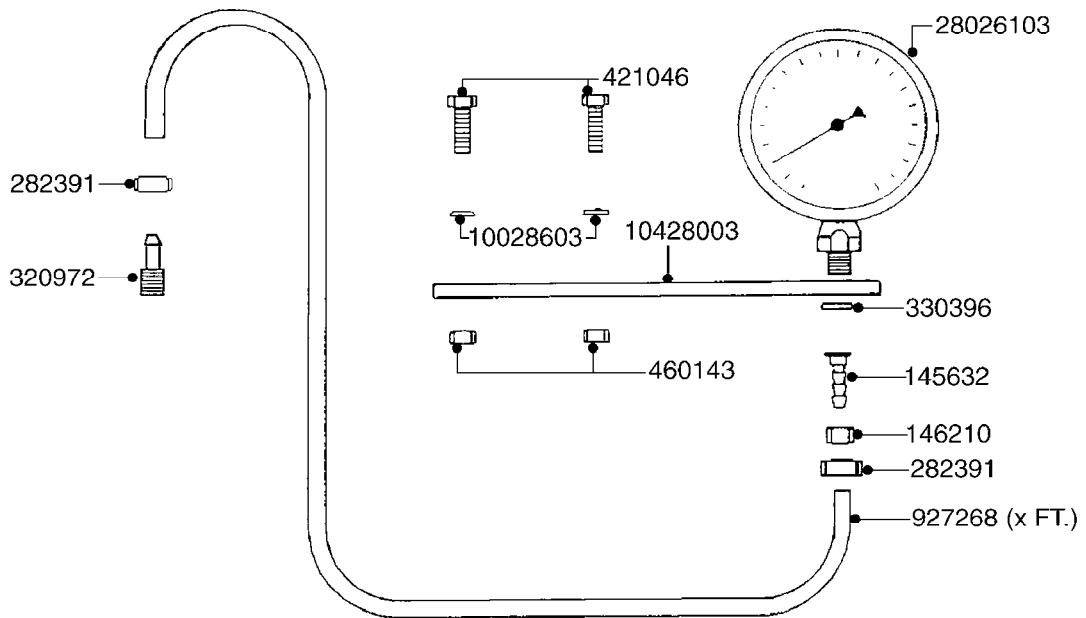

COMPLETE ASSEMBLIES
WHOLEGOODS ITEMS

70043903 - COMPLETE ASSEMBLY

G610

REMOTE GAUGE-ESC SPRAYERS-4"
G610-HIN, 12:12:05

Page 1

Date 19.03.2013 9:55

parts-n°	order qty	description
145632	1	FITT.DK HB 1/4' BRASS F.GUAGE
146210	1	NUT 1/4'BSP BRASS
282391	1	CLAMP HOSE CRIMP 5/16'
320972	1	FITT.DK HB 5/16'- 1/4' BSP
330396	1	O-RING D11.2/D6.6X3.2
421046	1	BOLT HEX 8.8 DEL M8X25 FT
460143	1	NUT HEX M8 LOCK
927268	1	HOSE R X PVC X 1/4 X 0012"
10028603	1	WASHER LOCK 5/16'
10428003	1	BKT. FOR ESC GAUGE KIT
28026103	1	GAUGE 200PSI/BR,4",1/4"BSP-BTM
70043903	1	*GAUGE KIT,4" OP UNIT INFEILD