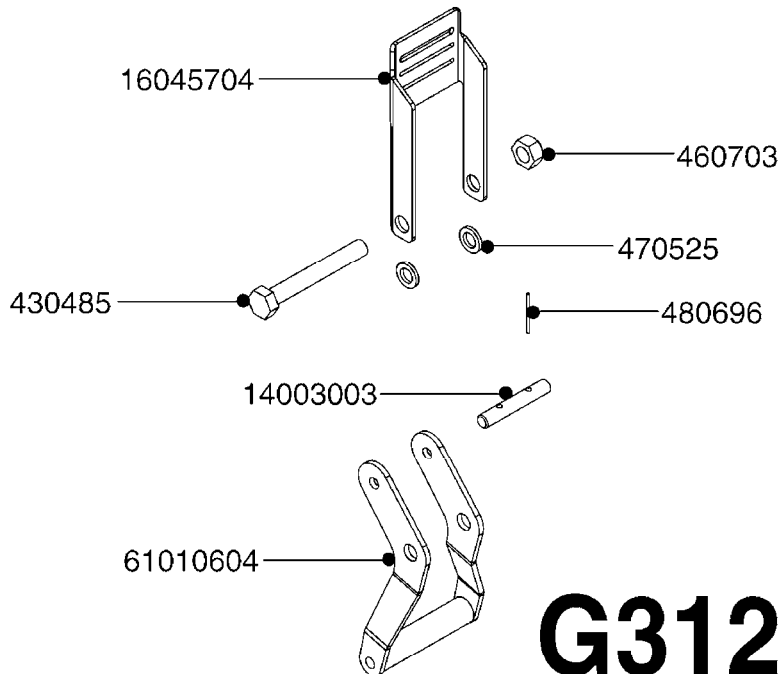

NEW NAV FLUSH TANK LATCH ASSM.
G312-HIN, 01:01:01

Page	0
Date	19.03.2013 9:54

G312