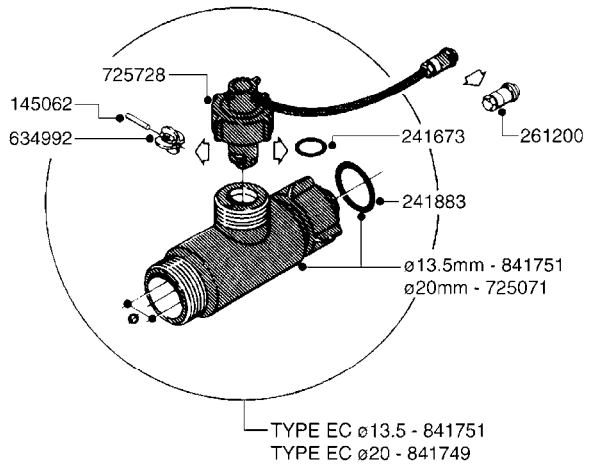

COMPLETE ASSEMBLY:
843197 - 60L
843196 - 60S

COMPLETE ASSEMBLIES
WHOLEGOODS ITEMS

G450

HANDGUN TYPE 60S/60L POST 95
G450-HIN, 19:05:11

Page 1
Date 19.03.2013 9:54

parts-n°	order qty	description
130390	1	TEE 3/8'X 1/2' BSP F.TYPE 60S
145791	1	CONE FOR ON/OFF
147063	1	SWIRL F.SPRAY GUN TYPE 60
240936	1	O-RING D13.3X2.4 NITRIL
241441	1	O-RING D29.3X3
241965	1	O-RING 12.1 X 1.6
242007	1	O-RING D9.1X1.6
242013	1	SPRING RUBBER F/TRIGGER
242033	1	O-RING
242064	1	SLEEVE RUBBER 3X8X4MM
320084	1	FITT.DK NUT 1/2" BSP
322073	1	HOUSING F.SWIRL TYPE 60S H.G.
322075	1	CASTING
330013	1	O-RING D15/D10X2.5 F.3/8"NUT
334117	1	HANDLE PIECE RIGHT F.60S/60L
334118	1	HANDLE PIECE LEFT F.60S/60L
334121	1	SEAT FOR ON/OFF
334190	1	FITT.DK HB 1/2' F. PISTOL 60S
334533	1	CLAMP HOSE PLASTIC 3/8"
334534	1	CLAMP HOSE PLASTIC 1/2"
334653	1	FITT.DK HB 3/8' F.HANDGUN
334655	1	TRIGGER SAFETY F.60S/60L GUN
371314	1	NOZZLE CERAMIC 1099-20
440634	1	SCREW 5/8"
480716	1	PIN D3X6 STAINLESS
615455	1	TUBE F.LANCE TYPE 60L
725476	1	SPINDLE
725477	1	TRIGGER
750270	1	GASKET KIT F.SPRAY GUN
843196	1	HANDGUN KIT TYPE 60 SHORT
843197	1	HANDGUN KIT TYPE 60 LONG
92701703	1	HOSE R X3/8" X300PSI WP X0012"
92702103	1	HOSE R X1/2" X300PSI WP X0012"