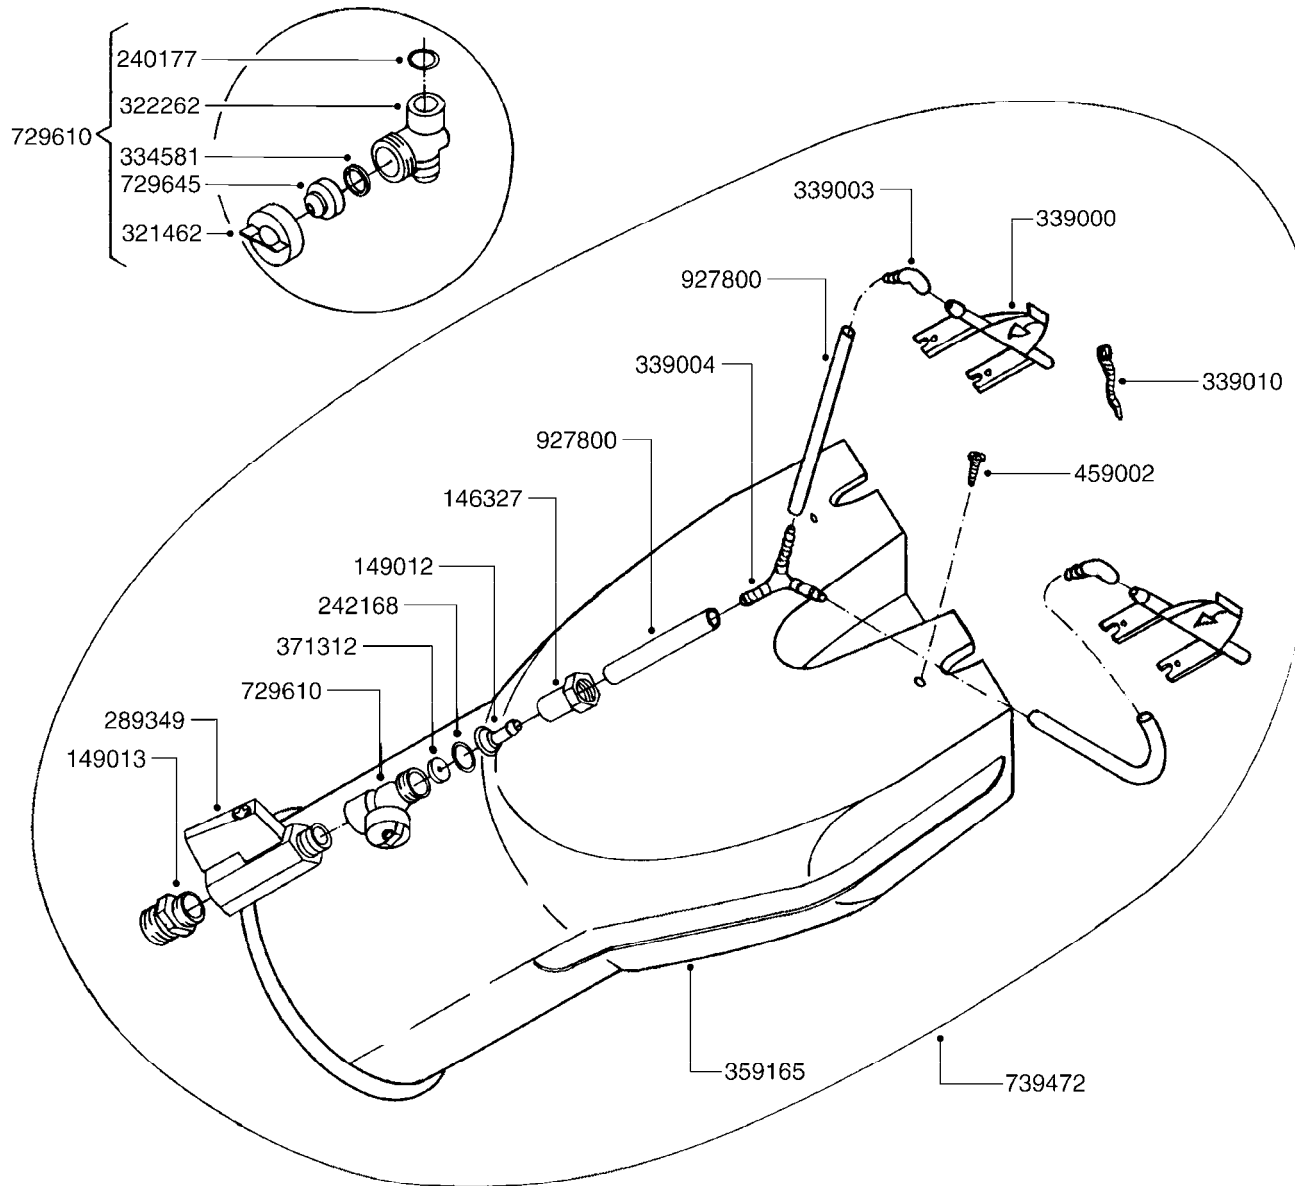

K350

PNEUMATIC AIR SPOUTS 2 OUTLETS
K350-HIN, 01:01:01

Page 1

Date 19.03.2013 9:59

parts-n°	order qty	description
146327	1	UNION NUT 3/8' BRASS
149012	1	3/8" HOSE TAIL D.8 T-12
149013	1	REDUCER 1/2" X 3/8"
240177	1	O-RING D16, 1/11, 3 X 2,4
242168	1	O-RING D11.2X1.9
289349	1	BALL VALVE 3/8" M-H
321462	1	CAP F.NO-DRIP ASSY.
322262	1	HOUSING F. NON DRIP DIAPHRAGM
334581	1	DIAPHRAGM F.NO-DRIP,VULC
339000	1	SWIRL PLATE DOUB.PNEU.K31002
339003	1	ELBOW F.DIFFUSOR PLATE
339004	1	FITT.DK Y-5/16"
339010	1	TIE STRAP SMALL 2.5MM X 100MM
359165	1	PNEUMATIC AIRSPOUT 2 OUTLETS
371312	1	NOZZLE CERAMIC 1099-15
459002	1	SCREW N10X1/2"
729610	1	NOZZLE ASSY. 3/8 THREAD
729645	1	NON-DRIP SPRING ASSY.GREEN 10
739472	1	SPOUT ASSY F. LP 2 OUTLET
927800	1	HOSE BLACK D8X12