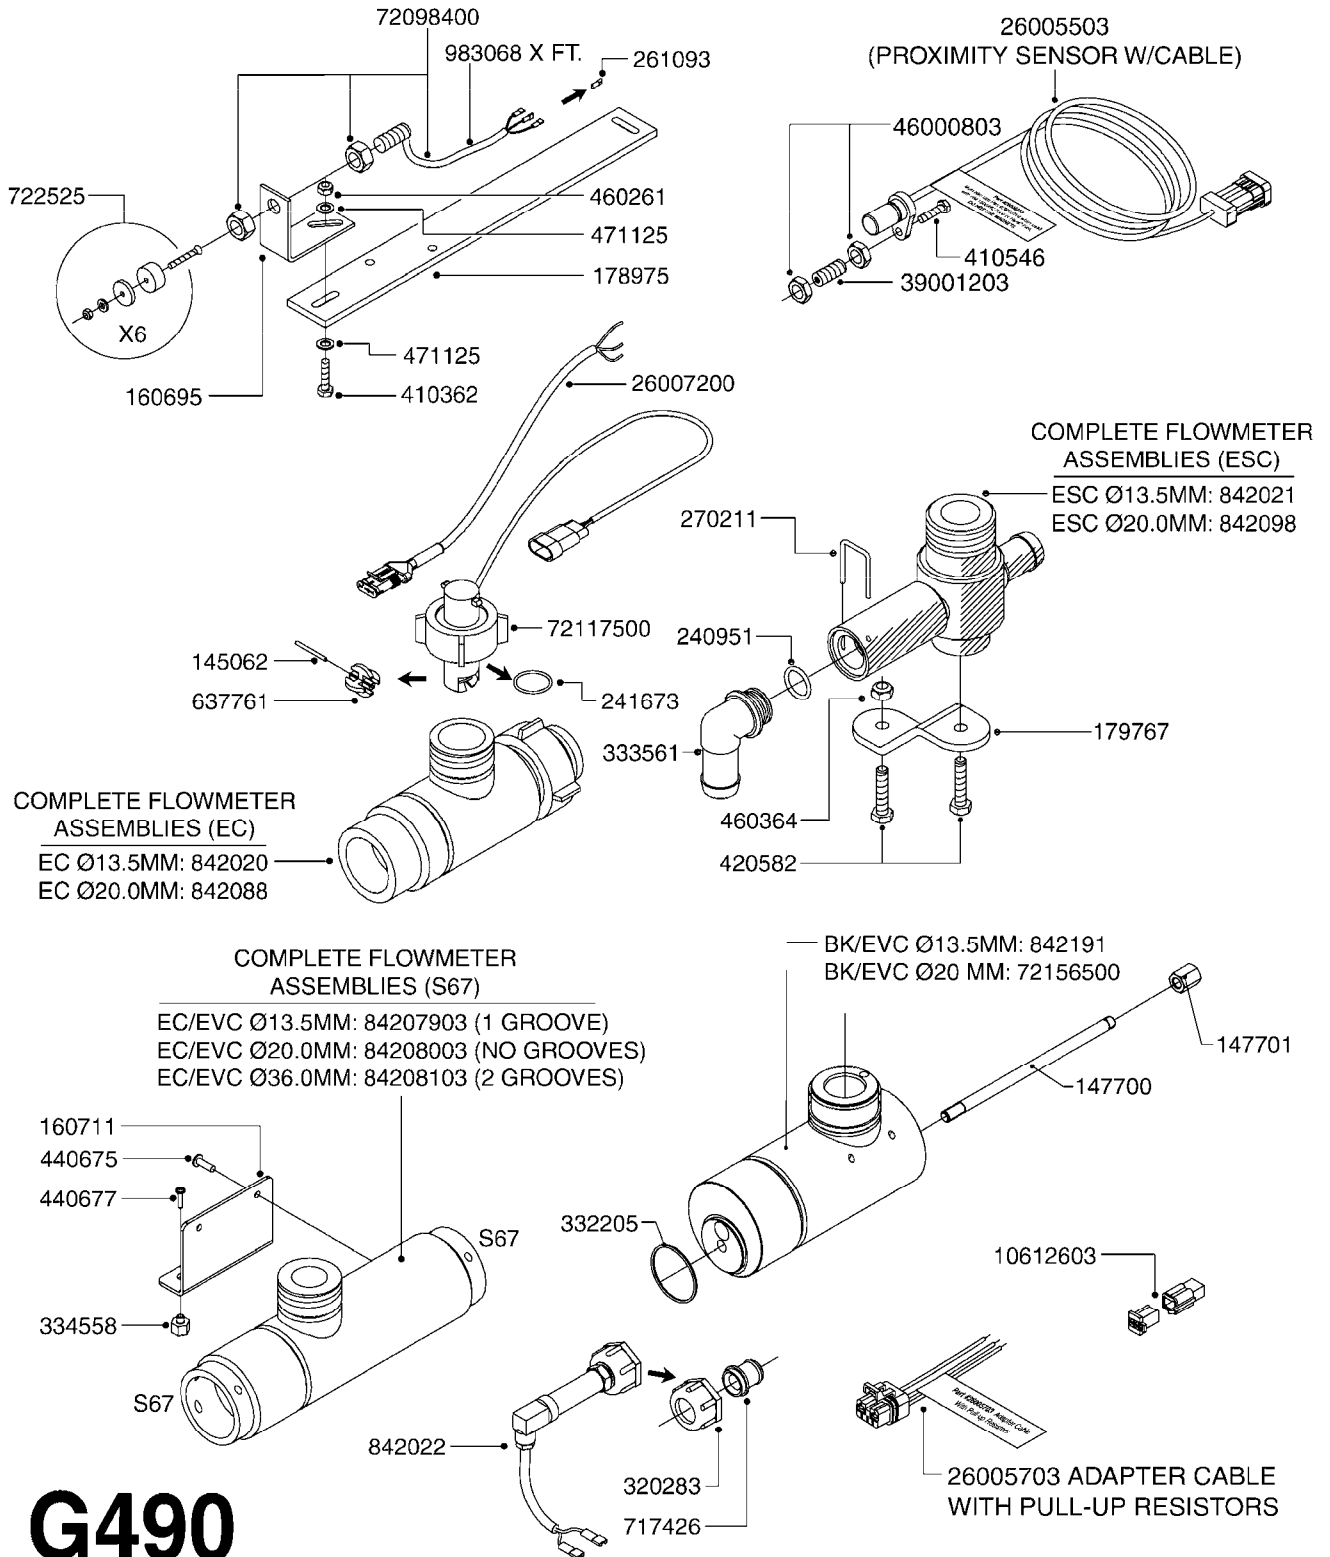

G490

parts-n°	order qty	description
145062	1	ROTOR SHAFT
147700	1	STUD BOLT M8 X 158MM
147701	1	NUT HEX M8 STAINLESS L=16
160695	1	BRACKET F.SENSOR
160711	1	BRACKET FOR FLOW METER
178975	1	MOUNT BRACKET F. SPEED SENSOR
179767	1	FLOW SENSOR MOUNTING BRACKET
240951	1	O-RING D21.2X3 NITRIL
241673	1	O-RING D22.1X1.6
261093	1	SPADE F.ELEC.WIRE DK 2.8X0.8
270211	1	FITT.DK S25 FORK L=37.5
320283	1	FITT.DK NUT 3/4"BSP
332205	1	O-RING D43/39XD2
333561	1	FITT.DK ELB.1" EC RETURN
334558	1	NUT HEX PLASTIC INSERT
410362	1	BOLT HEX 8.8 DEL M6X20 FT
410546	1	BOLT HEX 8.8 DEL M6X12 FT
420582	1	BOLT HEX 8.8 DEL M8X20 FT
440675	1	SCREW F. PLASTIC 5X16 SS
440677	1	SCREW F. PLASTIC 5X20 SS
460261	1	NUT HEX M6X1 LOCK
460364	1	NUT HEX M8 GALV.
471125	1	WASHER D12/D6.4x1.6 SS
637761	1	ROTOR F.FLOWMETER - PILOT
717426	1	FITT.DK REDUC 1/4"BSP F.3/4"N
722525	1	MONITOR MAGNETS SET OF 8PCS
842020	1	HP FLOW METER EC 2-30 GPM
842021	1	HP FLOW METER ESC 2-30 GPM
842022	1	HP PRESS. TRANSDUCER 0-150 PSI
842088	1	HP FLOW METER EC 4-70 GPM
842098	1	HP FLOW METER ESC 4-70 GPM
842191	1	HP FLOW METER BK/EVC 2-30 GPM
983068	1	ELEC. CABLE 3 WIRE X .25MM HP
10612603	1	KIT PLUG 6 PIN F.PILOT MONITOR
26005503	1	SPEED SENSOR/CABLE ASSY PROX
26005703	1	*SPEED SENS ADPT CBLE W PULLUP
26007200	1	CABLE,EXT F.SENS AMP PLUG 13M
39001203	1	THREAD PLST 1/2-13UNCXM6X1L=1"
46000803	1	NUT, 1/2-13 THIN
72098400	1	SPEED SENSOR W/CABLE 10000MM
72117500	1	FLOW SENSOR -M.AMP L=1M
72156500	1	HP FLOW METER PIN 4-70 GPM 20Ø
84207903	1	FLOW METER,2-30 GPM,S67,CAL
84208003	1	FLOW METER,4-70 GPM,S67,CAL
84208103	1	FLOW METER,20-160 GPM,S67,CAL