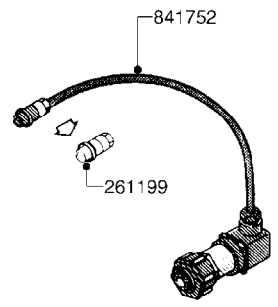

COMPLETE ASSEMBLY:
843197 - 60L
843196 - 60S

COMPLETE ASSEMBLIES
WHOLEGOODS ITEMS

G450

HANDGUN TYPE 60S/60L POST 95
G450-HIN, 19:05:11

Page 1
Date 19.03.2013 9:54

parts-n°	order qty	description
130390	1	TEE 3/8'X 1/2' BSP F.TYPE 60S
145791	1	CONE FOR ON/OFF
147063	1	SWIRL F.SPRAY GUN TYPE 60
240936	1	O-RING D13.3X2.4 NITRIL
241441	1	O-RING D29.3X3
241965	1	O-RING 12.1 X 1.6
242007	1	O-RING D9.1X1.6
242013	1	SPRING RUBBER F/TRIGGER
242033	1	O-RING
242064	1	SLEEVE RUBBER 3X8X4MM
320084	1	FITT.DK NUT 1/2" BSP
322073	1	HOUSING F.SWIRL TYPE 60S H.G.
322075	1	CASTING
330013	1	O-RING D15/D10X2.5 F.3/8"NUT
334117	1	HANDLE PIECE RIGHT F.60S/60L
334118	1	HANDLE PIECE LEFT F.60S/60L
334121	1	SEAT FOR ON/OFF
334190	1	FITT.DK HB 1/2' F. PISTOL 60S
334533	1	CLAMP HOSE PLASTIC 3/8"
334534	1	CLAMP HOSE PLASTIC 1/2"
334653	1	FITT.DK HB 3/8' F.HANDGUN
334655	1	TRIGGER SAFETY F.60S/60L GUN
371314	1	NOZZLE CERAMIC 1099-20
440634	1	SCREW 5/8"
480716	1	PIN D3X6 STAINLESS
615455	1	TUBE F.LANCE TYPE 60L
725476	1	SPINDLE
725477	1	TRIGGER
750270	1	GASKET KIT F.SPRAY GUN
843196	1	HANDGUN KIT TYPE 60 SHORT
843197	1	HANDGUN KIT TYPE 60 LONG
92701703	1	HOSE R X3/8" X300PSI WP X0012"
92702103	1	HOSE R X1/2" X300PSI WP X0012"