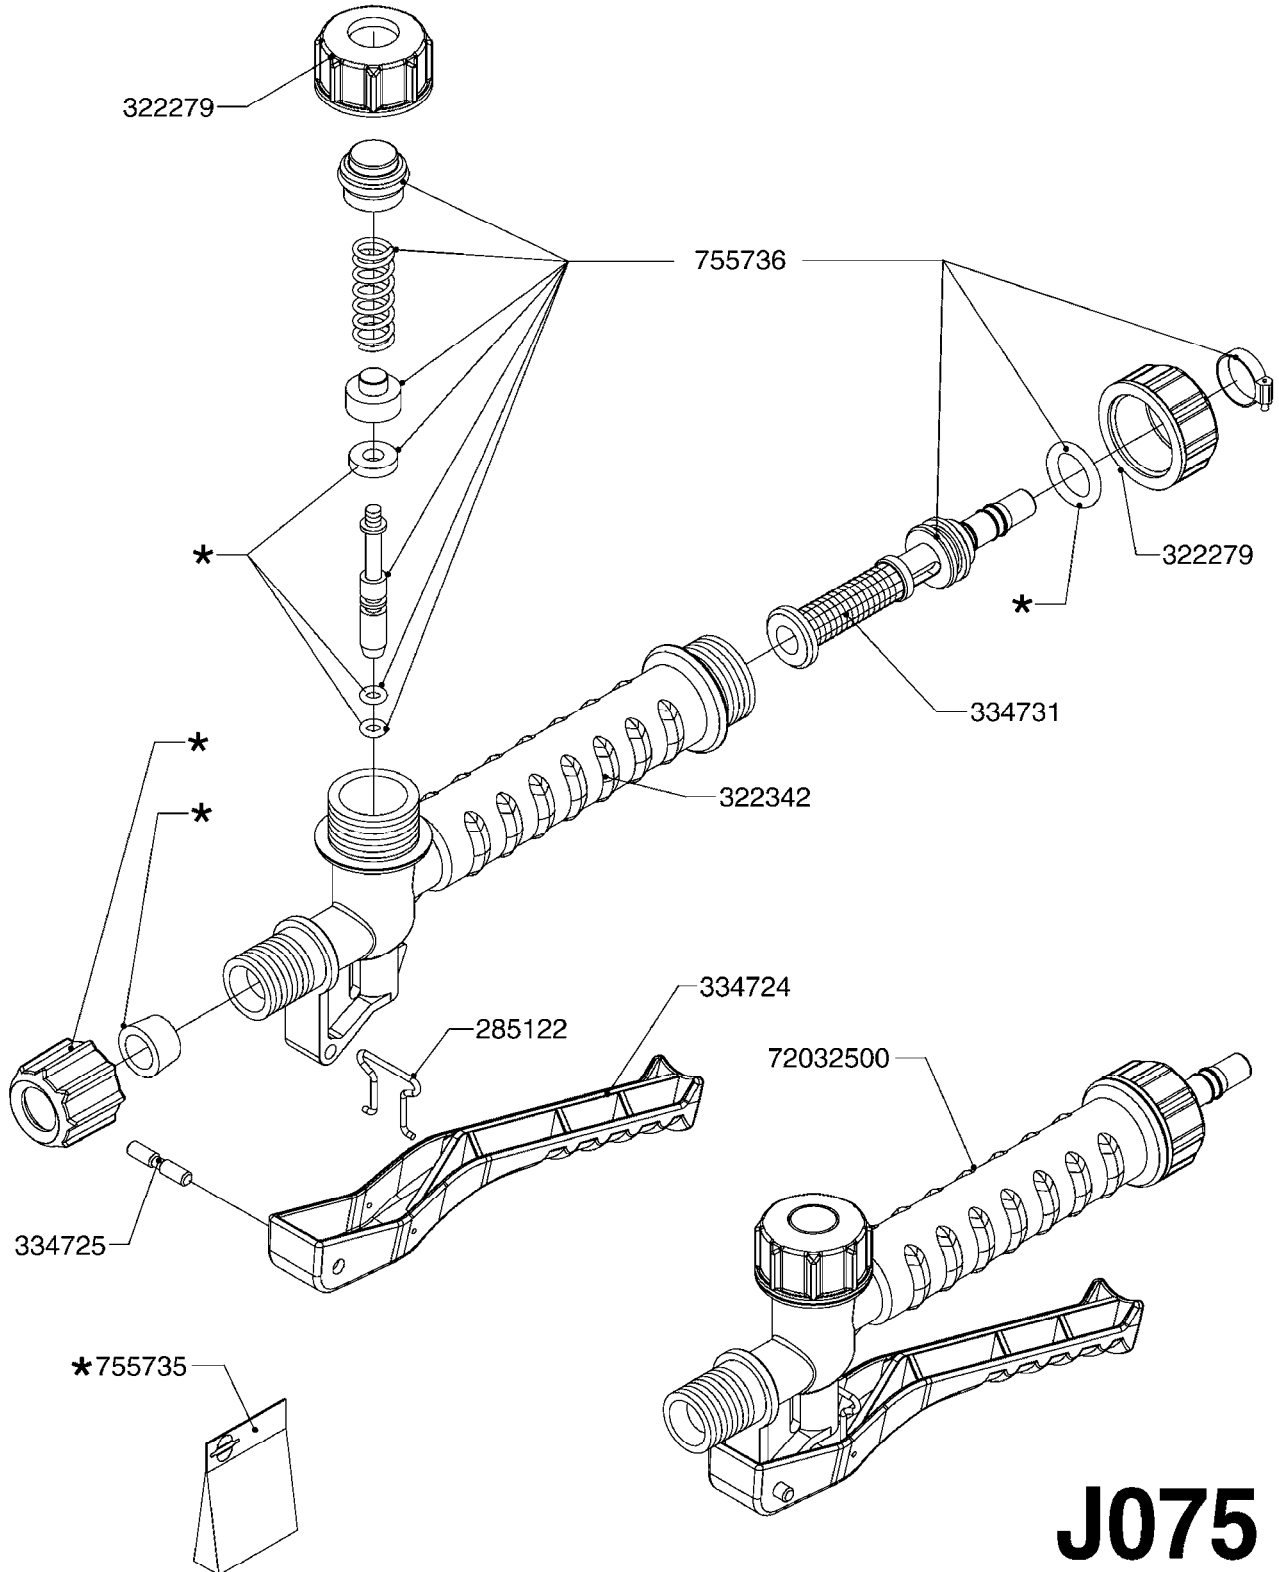

J075

TRIGGER VALVE ASSEMBLY '00
J075-HIN, 13:05:09

Page 1

Date 19.03.2013 9:57

parts-n°	order qty	description
285122	1	WIRE CLIP FOR TRIGGER LEVER
322279	1	SCREW CAP
322342	1	VALVE CASING FOR LANCE
334724	1	TRIGGER VALVE LEVER
334725	1	PIN
334731	1	FILTER F.ALUMINUM LANCE
755735	1	SERVICE PARTS PACK CP3/15-2000
755736	1	TRIGGER VALVE PACK
72032500	1	CP TRGGR VLV ASSY,NEW STYLE'00