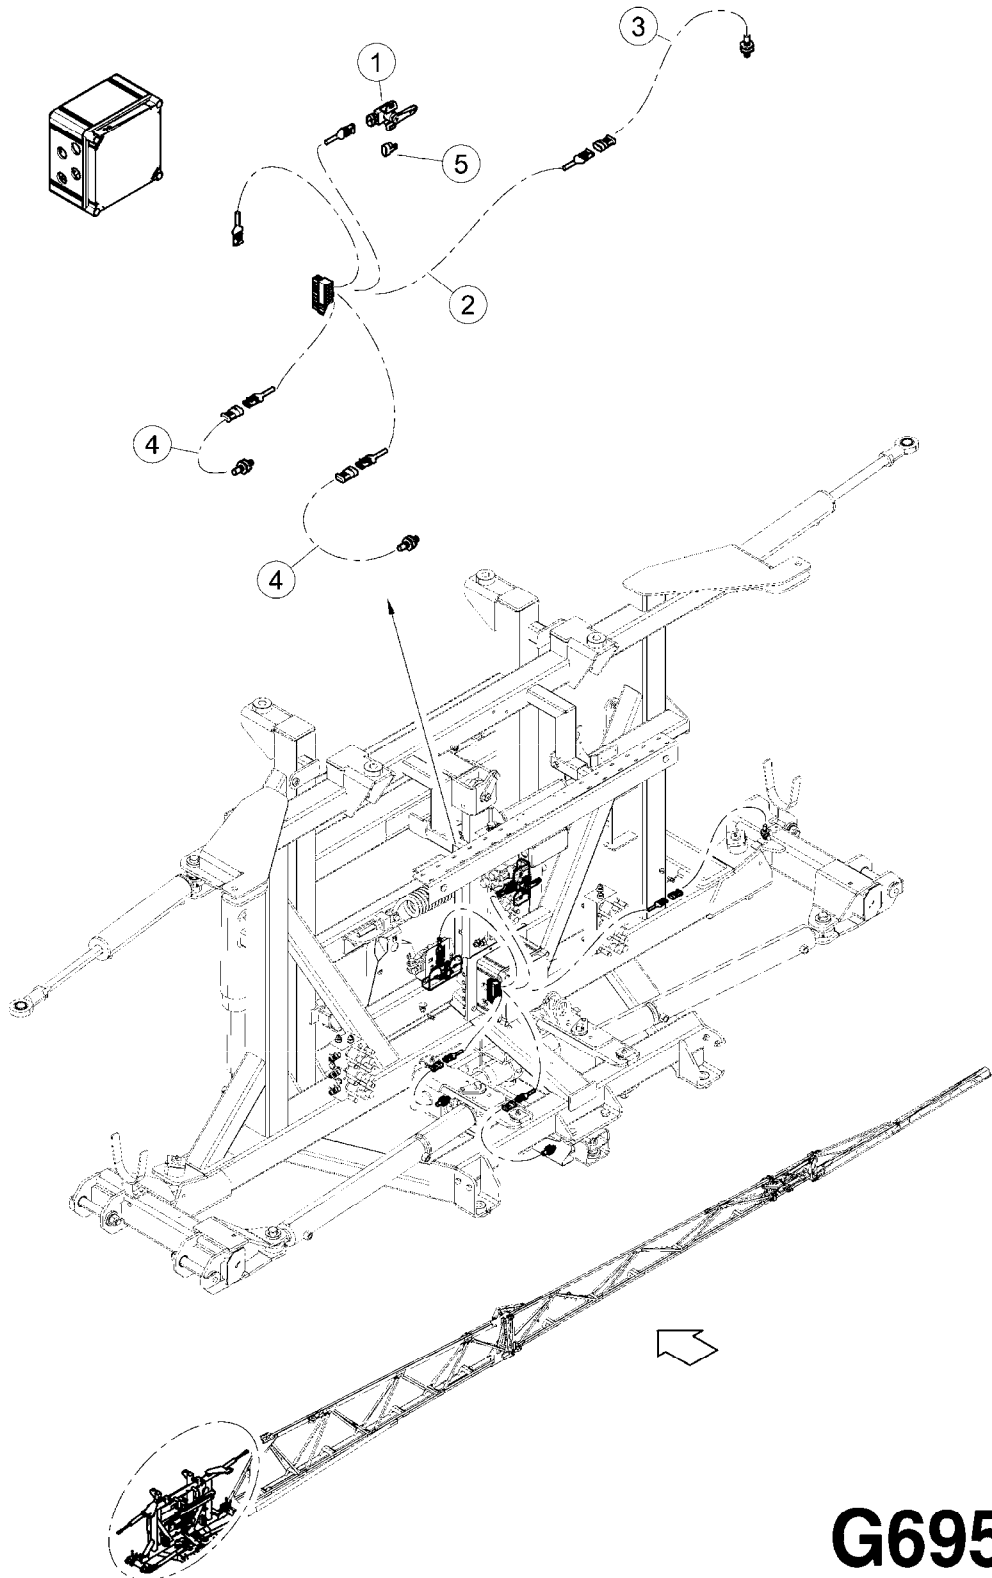

ANGLE SENSOR NCM
G690-HIN, 14:05:09

Page 1

Date 19.03.2013 9:55

Pos.	parts-n°	order qty	description
1	220947	1	SPRING Ø13.0/1.0 L= 90 RST
2	283699	1	GREASE NIPPLE M6X1
3	283772	1	GREASE NIPPLE H3 M6 X 4
4	410185	1	BOLT HEX 8.8 DEL M6X16
5	420567	1	BOLT HEX 8.8 DEL M8X30 FT
6	420582	1	BOLT HEX 8.8 DEL M8X20 FT
7	420744	1	BOLT HEX 8.8 DEL M8X40
8	450902	1	BOLT ALLEN HEAD M4 X 16MM
9	460143	1	NUT HEX M8 LOCK
10	461145	1	NUT HEX M4 LOCK
11	471037	1	SCREW A 4,3 DIN 125
12	471087	1	WASHER D12.0/4.3X1.0
13	471122	1	WASHER D20/D10.5X2 SS
14	471125	1	WASHER D12/D6.4x1.6 SS
15	471126	1	WASHER D16/D8.4X1.6 SS
16	480811	1	BLIND FASTENER M6 STAINLESS
17	741841	1	ANGLE SENSOR AND BRACKET REAR
18	14052100	1	AXLE D19 L=294/2XM8 STAINLESS
19	16125700	1	BRACKET FOR ANGLE SENSOR
20	16142200	1	GUARD PLATE FOR SENSOR
21	16173200	1	PLATE 6.0X134X42/2XD6/2XBENDS
22	16173400	1	PLATE 2.0X145.3X130/3XBENDS
23	16173600	1	PLATE 4.0X70X56 NCM 4400
24	16174100	1	PLATE 4.0X120X70/2XBENDS NCM 6600
25	16174300	1	BKT F. TRACTOR NCM STEE-UPDATE
26	21089300	1	BUSHING D12/10 L=9
27	22096500	1	TORSION SPRING D24/4.0 L=242
28	26005700	1	ANGLE SENSOR 70° 0.5-4.5 VDC
29	26005800	1	ANGLE SENSOR 120° 0.5-4.5 VDC
30	28024103	1	TIE STRAP L=8" x W=3/16"
31	28045800	1	S-HOOK 3MM STAINLESS STEEL
32	28058400	1	CHAIN SS 8x16x2.0 L=600
33	39124400	1	BUSHING D28.5/19.1 L=21
34	61019200	1	FRONT SENSOR BRACKET NCM4400
35	61019300	1	FRONT SENSOR MT.THREADED HOLES
36	61019500	1	FRONT SENSOR BRACKET NCM6600
37	72564800	1	STEERING SENSOR NCM4400 FRONT STEERING SENSOR COMPLETE NCM4400
37	72565000	1	STEERING SENSOR NCM6600 FRONT STEERING SENSOR COMPLETE NCM6600

TERRA FORCE BOOM SENSORS
G695-HIN, 27:11:12

Page	0
Date	19.03.2013 9:55