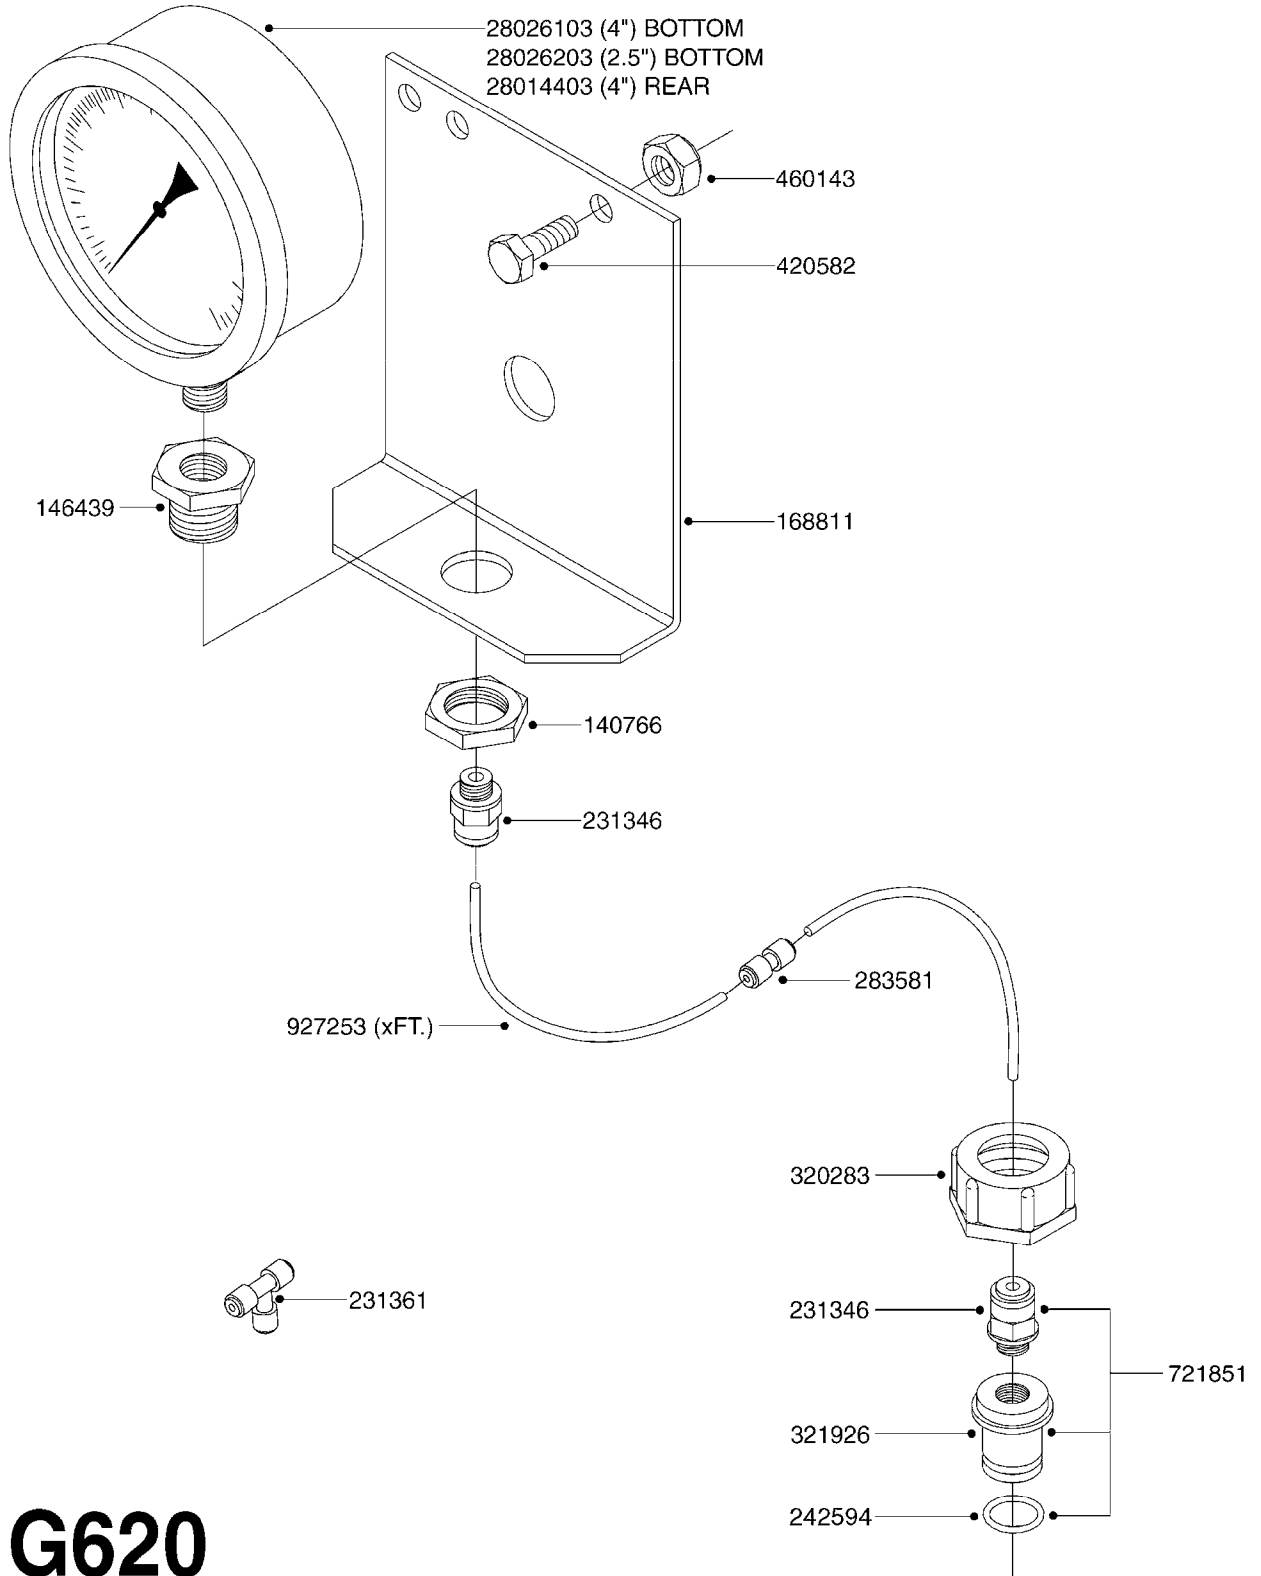

REMOTE GAUGE - TWIN/COMMANDER
G620-HIN, 28:11:06

Page 1
Date 19.03.2013 9:55

parts-n°	order qty	description
140766	1	NUT 1/2" BSP
146439	1	FITT.DK REDUC 1/2"x1/8"x1/4"BS
168811	1	MOUNT BKT.F.PRESSURE GAUGE
231346	1	QUICK COUPLER 1/8"BSP X 4 MM
231361	1	QUICK COUPLER T/04
242594	1	O-RING D14 X 1.78 SCH.70-EPDM
283581	1	HOSE CONNECTOR STR.F.4MM PE
320283	1	FITT.DK NUT 3/4"BSP
321926	1	FITT.DK REDUC 1/8"BSP F.3/4"N
420582	1	BOLT HEX 8.8 DEL M8X20 FT
460143	1	NUT HEX M8 LOCK
721851	1	SCREW PLUG W/QUICK FIT
927253	1	HOSE R X PE D4/D2 X 0012"RED
28014403	1	GAUGE 4"BR REAR PSI200
28026103	1	GAUGE 200PSI/BR,4",1/4"BSP-BTM
28026203	1	GAUGE 200PSI/BR,2.5"1/4BSP-BTM