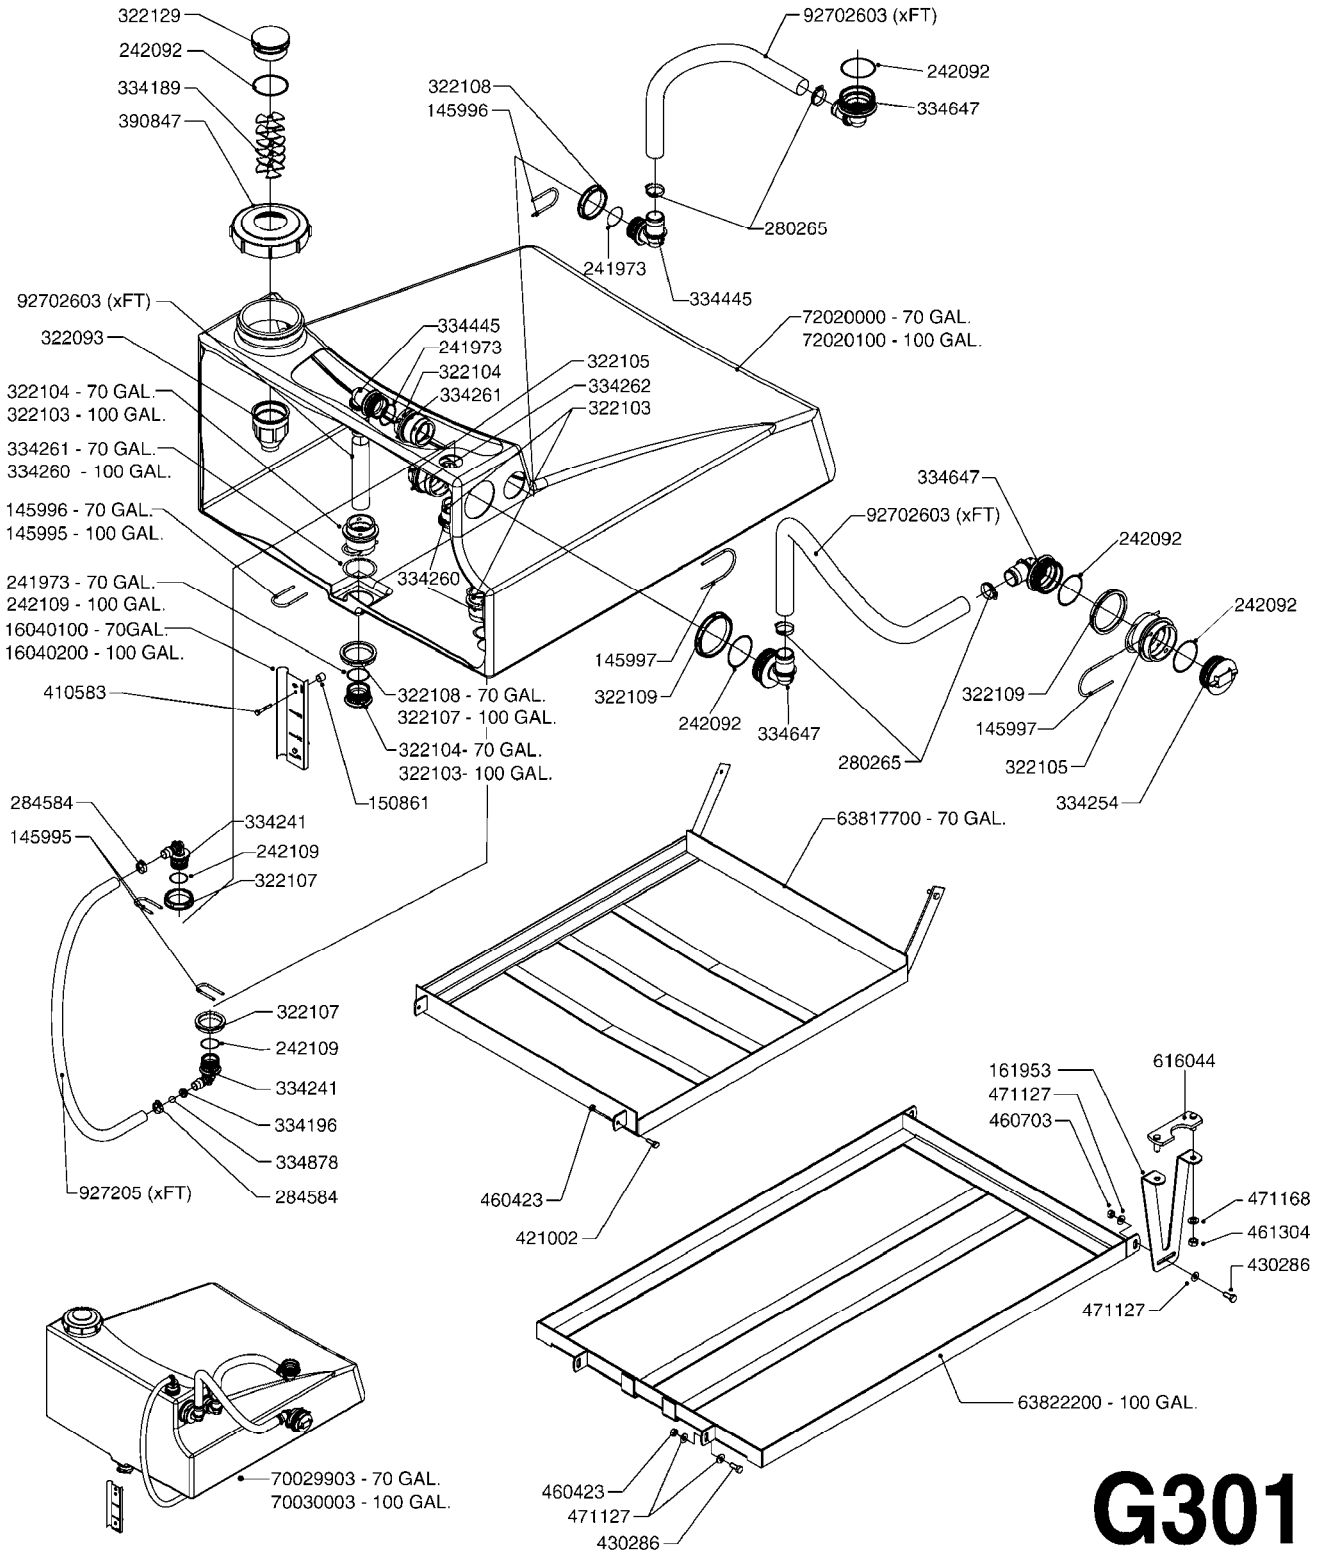

G301

FLUSH SYSTEM CM 750 1200 PLUS
G301-HIN, 09:12:09

Page 1
Date 19.03.2013 9:54

parts-n°	order qty	description
145995	1	FITT.DK S-53 FORK
145996	1	FITT.DK S-67 FORK
145997	1	FITT.DK S-93 FORK
150861	1	BUSHING D16/D13X14
161953	1	FLUSH TANK MT BKT SUPPORT 100G
241973	1	O-RING 44.2 x 3.0 (use-242353)
242092	1	O-RING D69.5X3 (Use-242351)
242109	1	O-RING D32.2x3.0 (USE 242354)
280265	1	CLMP HS GEAR1-1/2" alt28030103
284584	1	CLAMP HOSE GEAR 3/4" MINI 012
322093	1	HOUSING F.TANK VENT
322103	1	FITT.DK S-53 BULKHEAD
322104	1	FITT.DK S-67 BULKHEAD
322105	1	FITT.DK S-93 BULKHEAD DOUBLE
322107	1	FITT.DK S-53 BULKHEAD NUT
322108	1	FITT.DK S-67 BULKHEAD NUT
322109	1	FITT.DK S-93 BULKHEAD NUT
322129	1	LID F. TANK VENT ASSY.
334189	1	LIQUID SHIELD F. TANK VENT
334196	1	PLUG F. LIQUID LEV. INDICATOR
334241	1	FITT.DK S-53 ELB.3/4"
334254	1	FITT.DK S-93 PLUG
334260	1	GASKET F. S-53 BULKHEAD
334261	1	GASKET F. S-67 BULKHEAD
334262	1	GASKET F.S-93 BULKHEAD
334445	1	FITT.DK S-67 ELB.1-1/2"
334647	1	FITT.DK S93 ELB 1-1/2" 90 PVC
334878	1	BALL RED SIGHT GAUGE
390847	1	LID F. RINSE TANK CM
410583	1	BOLT HEX 8.8 DEL M6X40
421002	1	BOLT HEX 8.8 DEL M10X30 FT
430286	1	BOLT HEX 8.8 DEL M12X30 FT
460423	1	NUT HEX M10X1.5 LOCK
460703	1	NUT HEX M12X1.75 LOCK
461304	1	NUT HEX M16X1.5
471127	1	WASHER D24/D13X2.5 STAINLESS
471168	1	WASHER SPECIAL M16 NORDLOCK
616044	1	FASTENER PLATE/2xM16X1.5 L=45
927205	1	HOSE R X CLEAR X 3/4 X 0012"
16040100	1	SIGHT GAUGE SCALE 70G CM+750
16040200	1	SIGHT GAUGE SCALE 100G CM+1200
63817700	1	FLUSH TANK MNT 70 GAL
63822200	1	FLUSH TANK MNT 100 GAL CM+
70029903	1	FLUSH SYSTEM COMP.70G CM+750
70030003	1	FLUSH SYSTEM COMP.100G CM+1200
72020000	1	SEE 70029903
72020100	1	RAW FLUSH TANK 100 GAL
92702603	1	HOSE PVC SUCT GRAY 1-1/2"