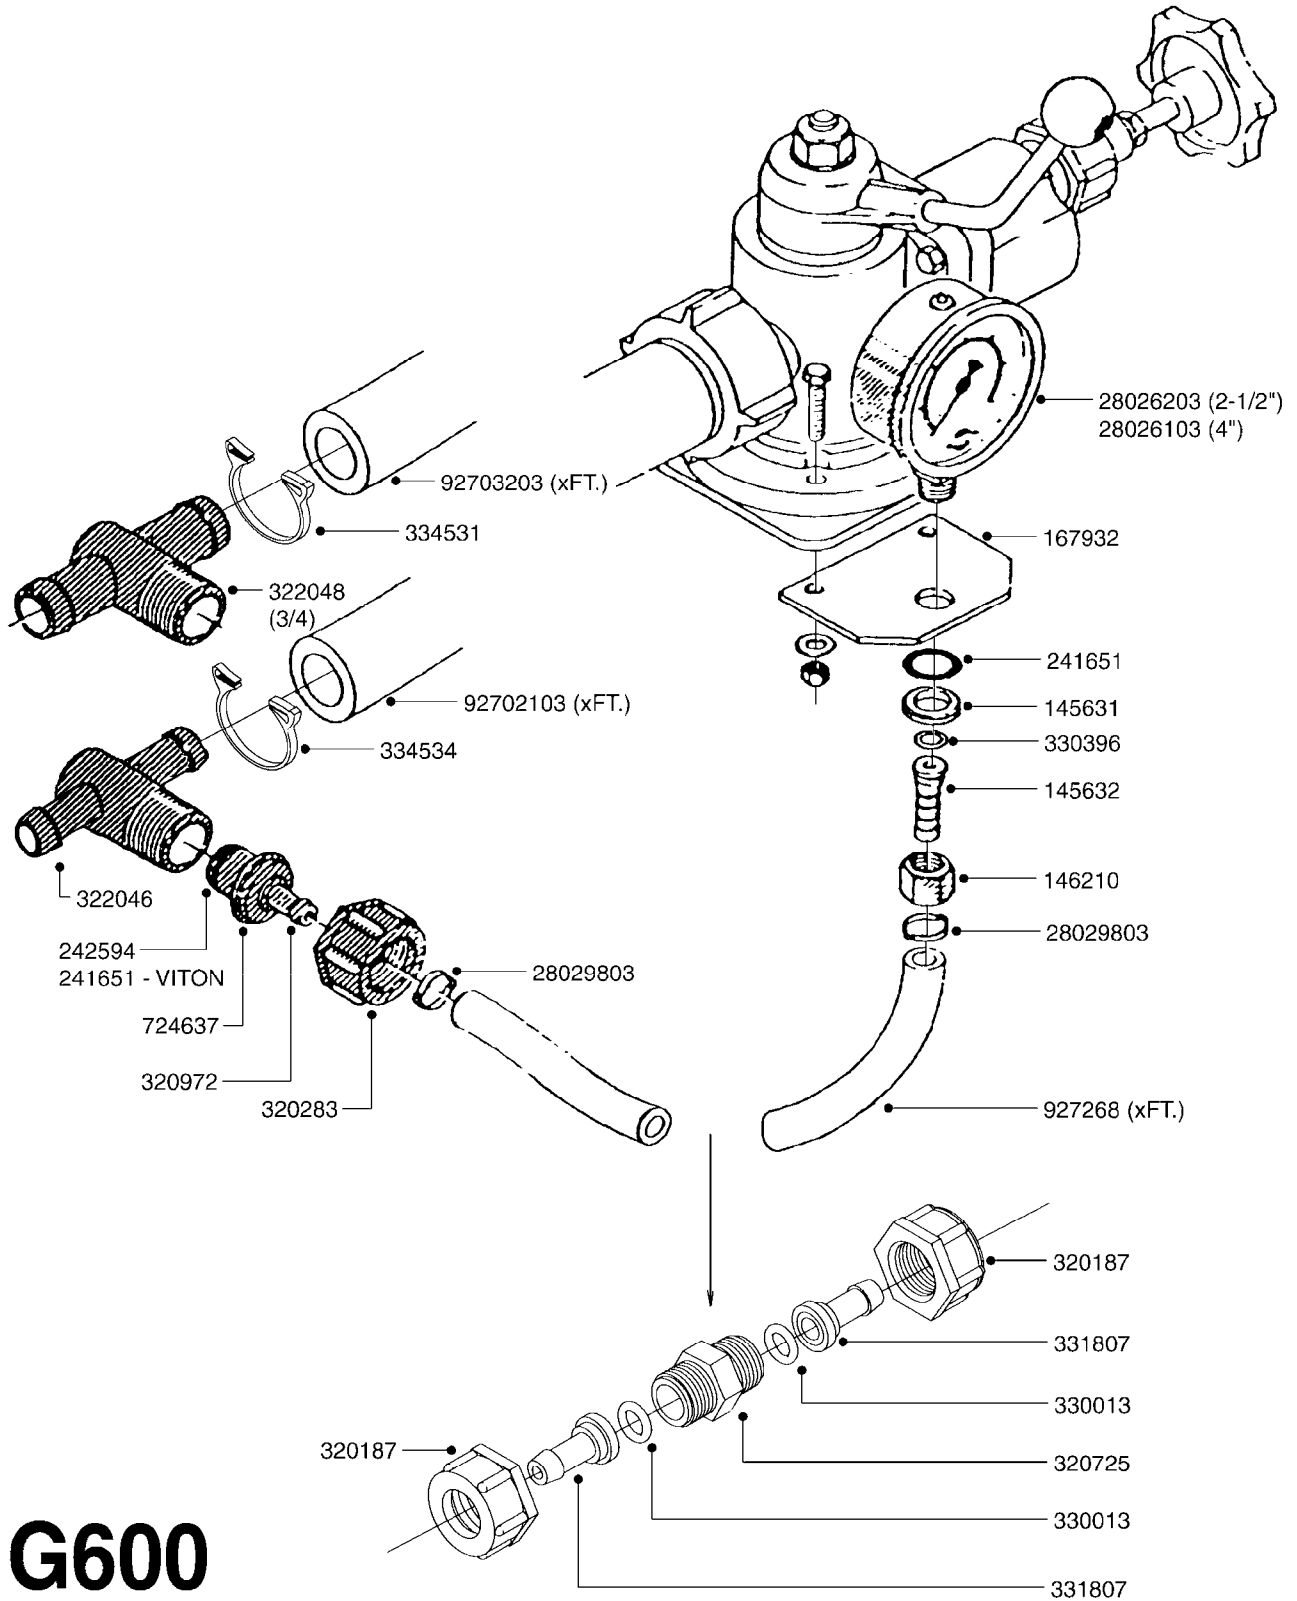

COMPLETE ASSEMBLIES
WHOLEGOODS ITEMS

COMPLETE ASSEMBLY:
841688 - STANDARD PLUMBING

G590

RAPID REFILL-STANDARD PLUMBING
G590-HIN, 09:12:09

Page 1
Date 19.03.2013 9:55

parts-n°	order qty	description
155035	1	COUNTERWEIGHT F. FLOAT
165767	1	STAINLESS GAUZE F/FILLING FILT
168030	1	BRACKET F/3 WAY VALVE
240936	1	O-RING D13.3X2.4 NITRIL
241883	1	O-RING D39.2X3 NITRIL
242010	1	O-RING D37.47X5.33
242012	1	GASKET NITRIL
242046	1	O-RING D60X2
320821	1	FITT.DK NUT 1-1/2" BSP
321646	1	UNION F. FILLER FLOAT
322064	1	END COVER W.S56
322066	1	FITT.DK S-56 NUT
331262	1	FITT.DK HB 1-1/2" F. 1-1/2"NUT
331273	1	O-RING D44/D38X2 F.1-1/2"
333255	1	STRAINER FOR FILLING FILTER
333277	1	FITT.DK HB 1-1/2' F.FILTER
333395	1	HOUSING F. FILLING FILTER
334089	1	VALVE INDICATOR BLACK
334091	1	FITT.DK S-61 STR.1-1/2'
334092	1	END COVER W. 1-1/2" COUPLING
334094	1	CLUTCH LEVER
334099	1	FITT.DK S-61 ELB.1-1/2"110 DEG
334578	1	HANDLE FOR VALVE 'OLD' STYLE
390204	1	BALL F. 3 WAY SUCTION VALVE
390777	1	HOUSING F.BALL VALVE 3 WAY
410605	1	BOLT HEX 8.8 DEL M6X80
450908	1	SCREW F.SUCTION FILTER RING
460261	1	NUT HEX M6X1 LOCK
460423	1	NUT HEX M10X1.5 LOCK
471122	1	WASHER D20/D10.5X2 SS
471125	1	WASHER D12/D6.4x1.6 SS
480704	1	PIN COMPRESSION SPRING
718642	1	FLOAT COMPLETE
725015	1	QUICK COUPLER FEMALE 1-1/2'
725105	1	VALVE 3/WAY W.1-1/2" COUPLING
728579	1	SEAL F BALL
728944	1	VALVE STEM & COLOURED CAPS
841481	1	FILTER FOR FILTER 320/600
841688	1	RAPID REFILL NAV/TL/TR/HC500
28030103	1	CLAMP HOSE GEAR P5/4-S1.5"6724
92702603	1	HOSE PVC SUCT GRAY 1-1/2"