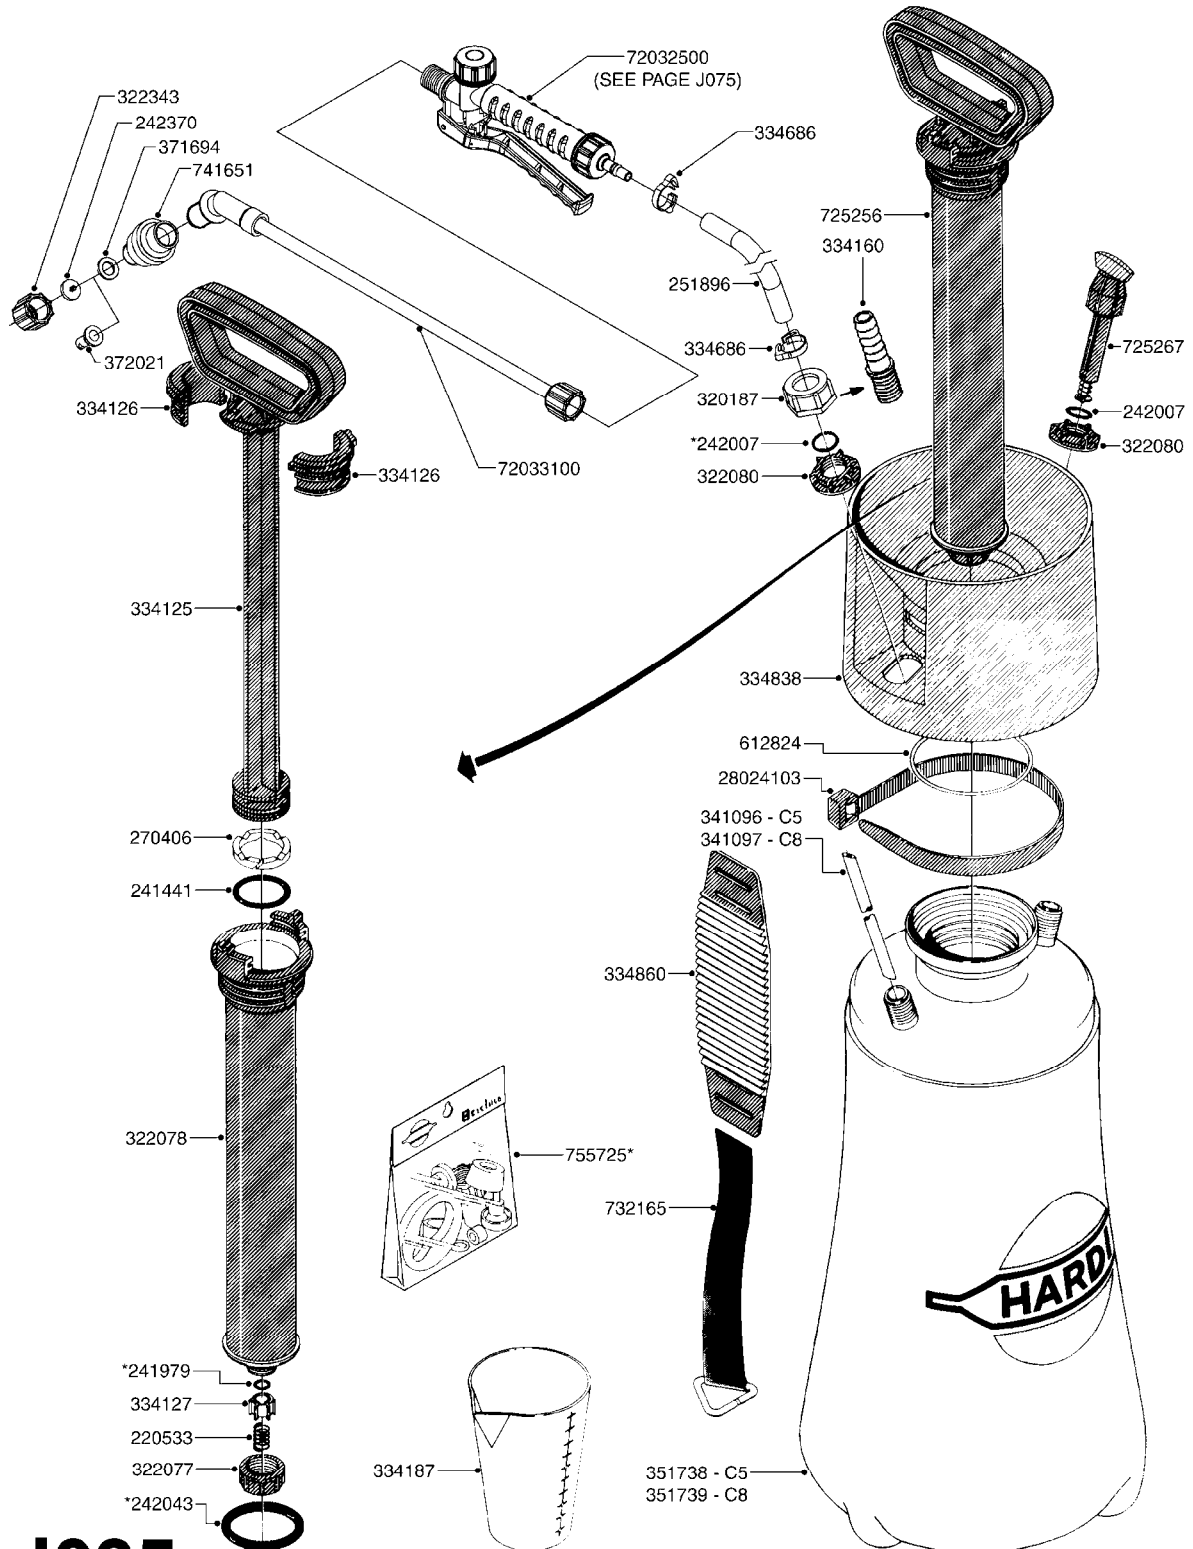

J030

HAND HELD SPRAYER C5/8 PRE 04
J030-HIN, 01:01:01

Page 1
Date 19.03.2013 9:57

parts-n°	order qty	description
220533	1	SPRING PRESSURE 9.1X15
241441	1	O-RING D29.3X3
241979	1	O-RING 6.6 X 6.6
242007	1	O-RING D9.1X1.6
242519	1	O-RING 49.2 X 5.7 - VITON
270406	1	RING FELT
320187	1	FITT.DK CAP 3/8" BSP BLACK
322077	1	UNION NUT FOR PUMP CYLINDER
322078	1	PUMP CYLINDER
322080	1	NUT 3/8' BSP (FINGER)
330061	1	O-RING D16/D11X2,5
330595	1	O-RING D24.6/D20X2.1 -3/4"
332076	1	CONE INSERT F. ALUMINUM LANCE
333701	1	FILTER F.ALUMINUM LANCE
334125	1	PUMP HANDLE F. COMP.SPRAYER
334126	1	GUIDE BUSHING HALF
334127	1	CONE FOR PUMP
334129	1	TANK COVER C5/C8
334160	1	HOSE PIPE BRANCH 5/16'
334187	1	CUP 250ML
334860	1	SHOULDER PAD
341096	1	SUCTION HOSE D7 X 450 C5
341097	1	SUCTION HOSE D7 X 560 C8
351738	1	TANK 5 L F. C5 SPRAYER
351739	1	TANK 8 L F. C8 SPRAYER
370031	1	NOZZLE CONE JET 1553-12
370064	1	NOZZLE CONE JET 1553-18
370134	1	NOZZLE SWIRL 1554-GREY
370661	1	NOZZLE FLAT FAN 4110-12
611531	1	ALU-LANCE TUBE ASSEM. 700 LNCE
611682	1	ALU-LANCE TUBE ASSEMBLED 500 M
612824	1	GASKET FOR TANK COVER C5/C8
710684	1	VALVE ASSY. F. ALUMINUM LANCE
725256	1	PUMP F.C5/C8 COMP.SPRAYER
725267	1	SAFETY VALVE F.COMP.SPRAYERS
725758	1	HOSE ASSY. F. C5/C8
725796	1	KIT SPARE PARTS F. C5/C8
726441	1	SHOULDER STRAP F.COMP. SPRAYER
843146	1	LANCE 700 MM ALU.F.5/16'HOSE
28025203	1	TIE STRAP L=23" x W=1/2"