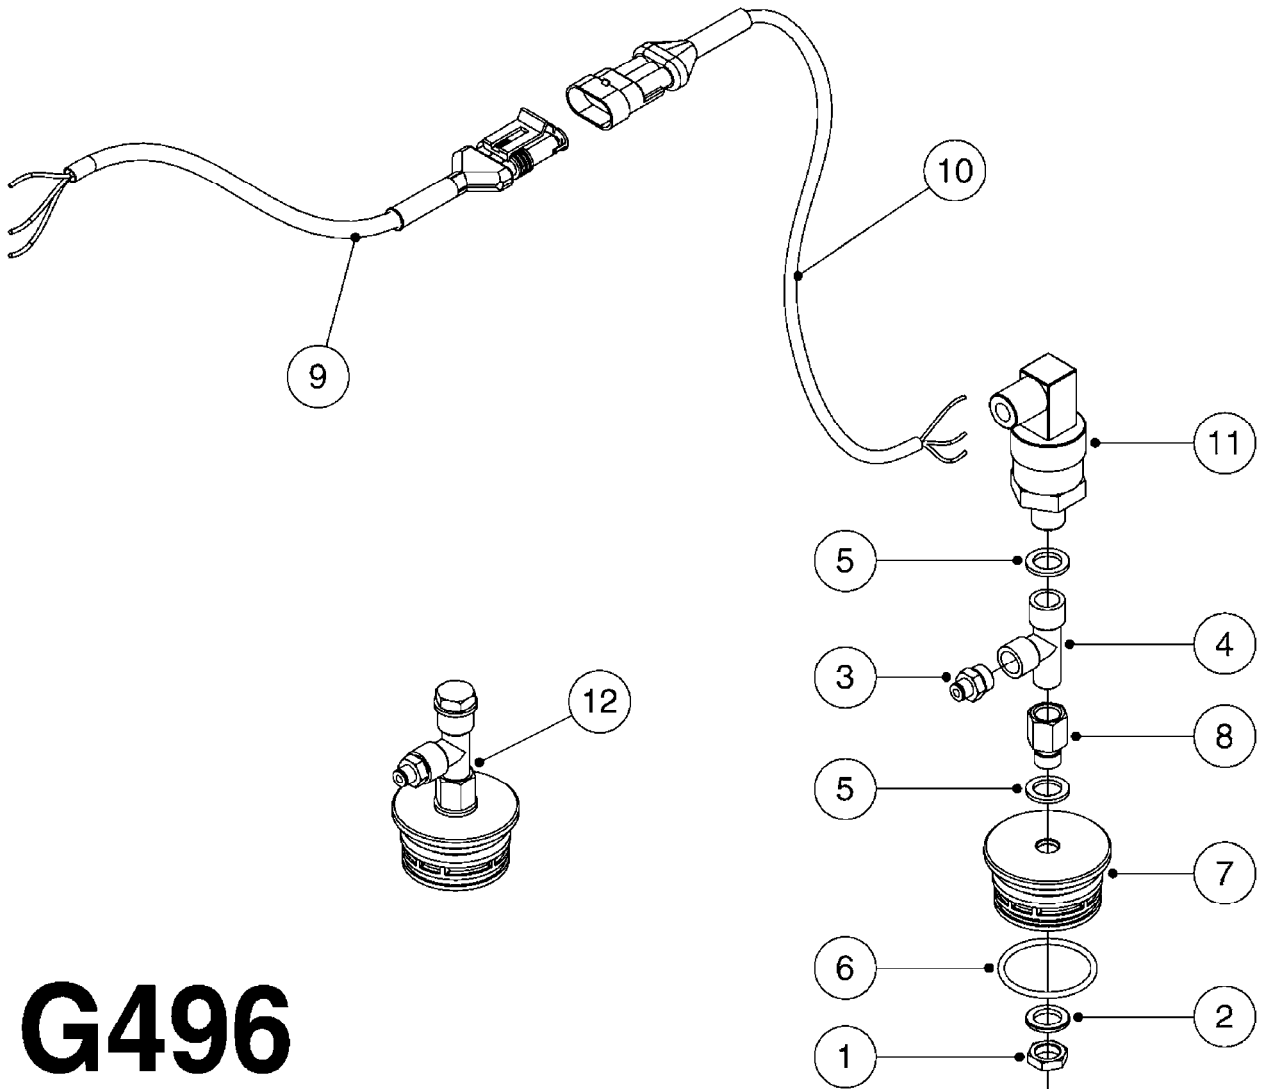

PRESSURE SENSOR - AMP
G496-HIN, 20:11:12

Page 0
Date 19.03.2013 9:55

G496