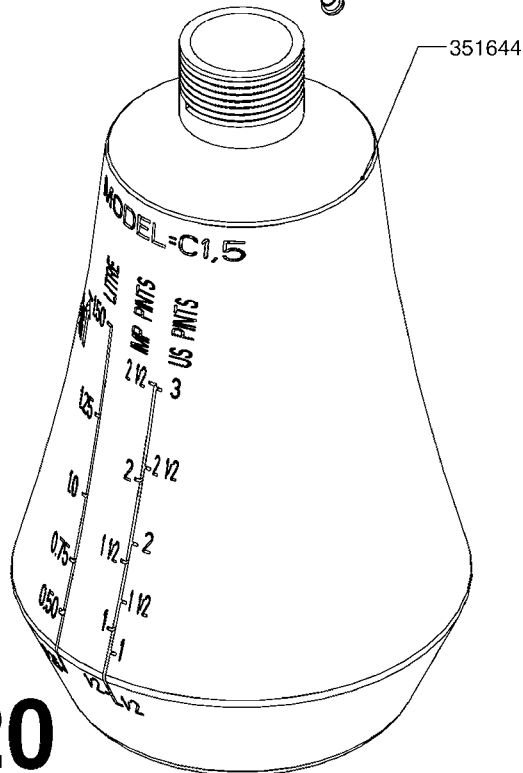

HAND HELD SPRAYER C-1.5
J020-HIN, 01:01:01

Page	0
Date	19.03.2013 9:57