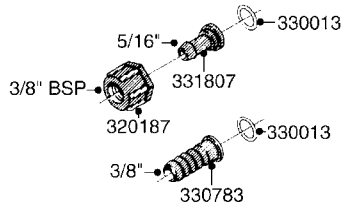

Agroparts: www.HARDI-INTERNATIONAL.com

H

Country-Code 00

Date 19.03.2013 9:56

Section H

Fittings, Bulk
Hose & Clamps

main group	page-n°	date	description
Fittings, Bulk Hose & Clamps	H010-HIN H020-HIN H030-HIN H040-HIN H050-HIN H060-HIN H070-HIN H080-HIN H090-HIN H100-HIN H110-HIN H120-HIN H130-HIN H140-HIN	28:11:06 01:01:01 01:01:01 01:01:01 31:03:09 01:01:01 01:02:12 01:02:12 01:01:01 08:11:12 08:11:12 11:05:10 05:07:11 16:02:12	FITTINGS-CAP NUTS & HOSE BARBS FITTINGS-T-PIECES,CAPS & ELBOWS FITTINGS - HEXAGON NIPPLES FITTINGS - NIPPLES & ELBOWS FITTINGS - HOSE CONNECTORS FITTINGS - BULKHEAD FITTINGS - S-40 FITTINGS - S-53 FITTINGS - S-56 & S-61 FITTINGS - S-67 FITTINGS - S-93 BULK HOSE HOSE CLAMPS FITTINGS - T25