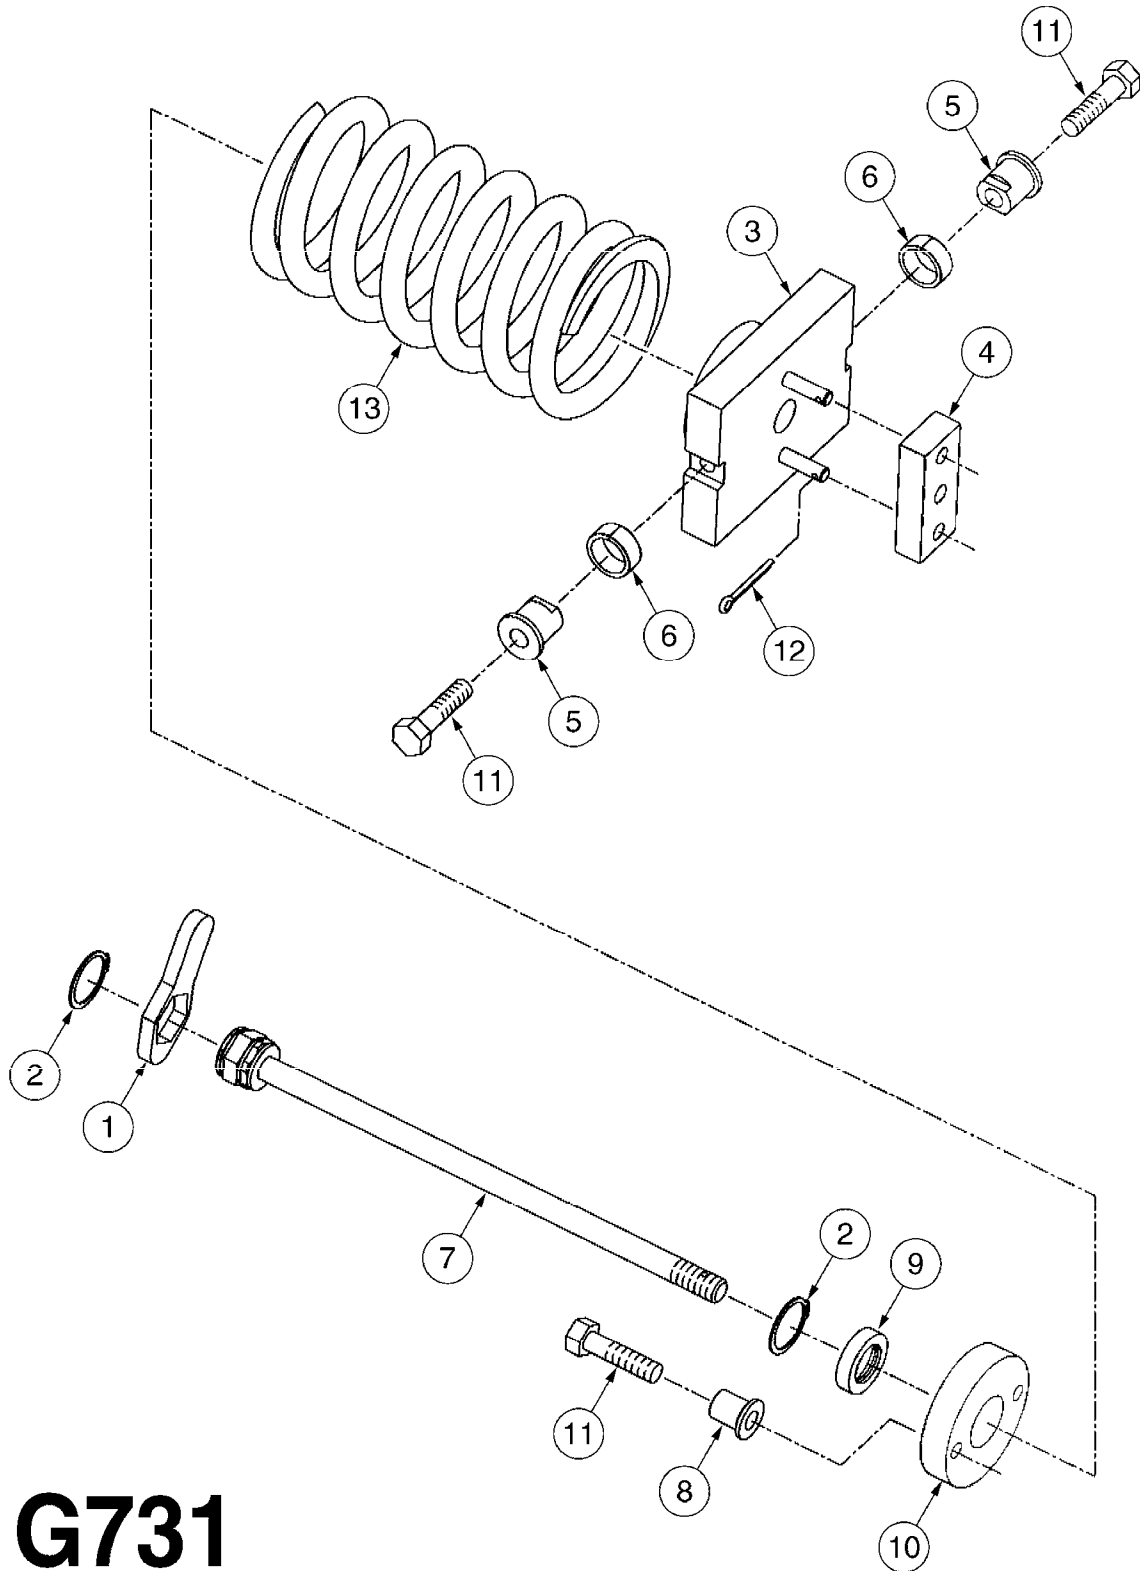

CAMOPLAST TENSIONER ASSEMBLY
G731-HIN, 24:10:12

Page 1

Date 19.03.2013 9:56

Pos.	parts-n°	order qty	description
1	28074003	1	LOCK PLATE
2	28074103	1	SNAP RING
3	28078403	1	SPRING MOUNT
4	28078503	1	RETAINER PLATE
5	28078603	1	SLEEVE W/NOTCH
6	28078703	1	BUSHING 1/2"X1-1/4"ODX1"ID
7	28078803	1	ACME SCREW
8	28078903	1	SLEEVE, EXTEN.1"X1/2"IDX1.04"OD
9	28079003	1	SEAT, WASHER
10	28079103	1	SPRING PILOT
11	28083803	1	BOLT HEX 2"X1/2"-13 UNC
12	28084603	1	COTTER PIN 1-1/4" X 5/32"
13	28085103	1	SPRING
			SPRING FOR 30 SERIES
13	28085203	1	SPRING 9" X 5" X 3/4"
			SPRING FOR 40 SERIES