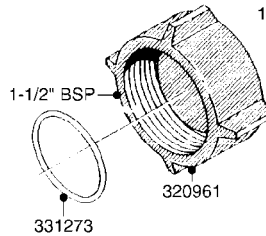

H020

FITTINGS-T-PIECES, CAPS & ELBOWS
H020-HIN, 01:01:01

Page 1
Date 19.03.2013 9:56

parts-n°	order qty	description
10053603	1	FITT. CAPNUT 2"BSP 5601
10194303	1	CAP BLANK 1 1/2 MCPHEE 210060
320047	1	FITT.DK CAPNUT 1/2" BSP
320106	1	FITT.DK CAPNUT 1" BSP
320272	1	FITT.DK CAPNUT 3/8' BSP
320316	1	FITT.DK TEE 3/4" X3/4" X1"BSP
320331	1	FITT.DK TEE 1" - 1" - 3/4" BSP
320342	1	FITT.DK EL 3/4"M X 1"F BSP
320563	1	FITT.DK 3 WAY 1/2" 110 DEG.
320677	1	NO LONGER AVAILABLE
320961	1	FITT.DK CAPNUT 1-1/2" BSP
321053	1	FITT.DK TEE 1/2 X1/2 X1/2" BSP
322072	1	FITT.DK TEE 3/8'X3/8'X3/8' BSP
322095	1	FITT.DK TEE 1-1/2 X1 X3/4" BSP
322138	1	FITT.DK ELB 1"M X 1"F BSP
330013	1	O-RING D15/D10X2.5 F.3/8"NUT
330212	1	O-RING D19/D14X2.4 F.1/2"NUT
330326	1	O-RING D30/D24X2 F.1"NUT
331273	1	O-RING D44/D38X2 F.1-1/2"