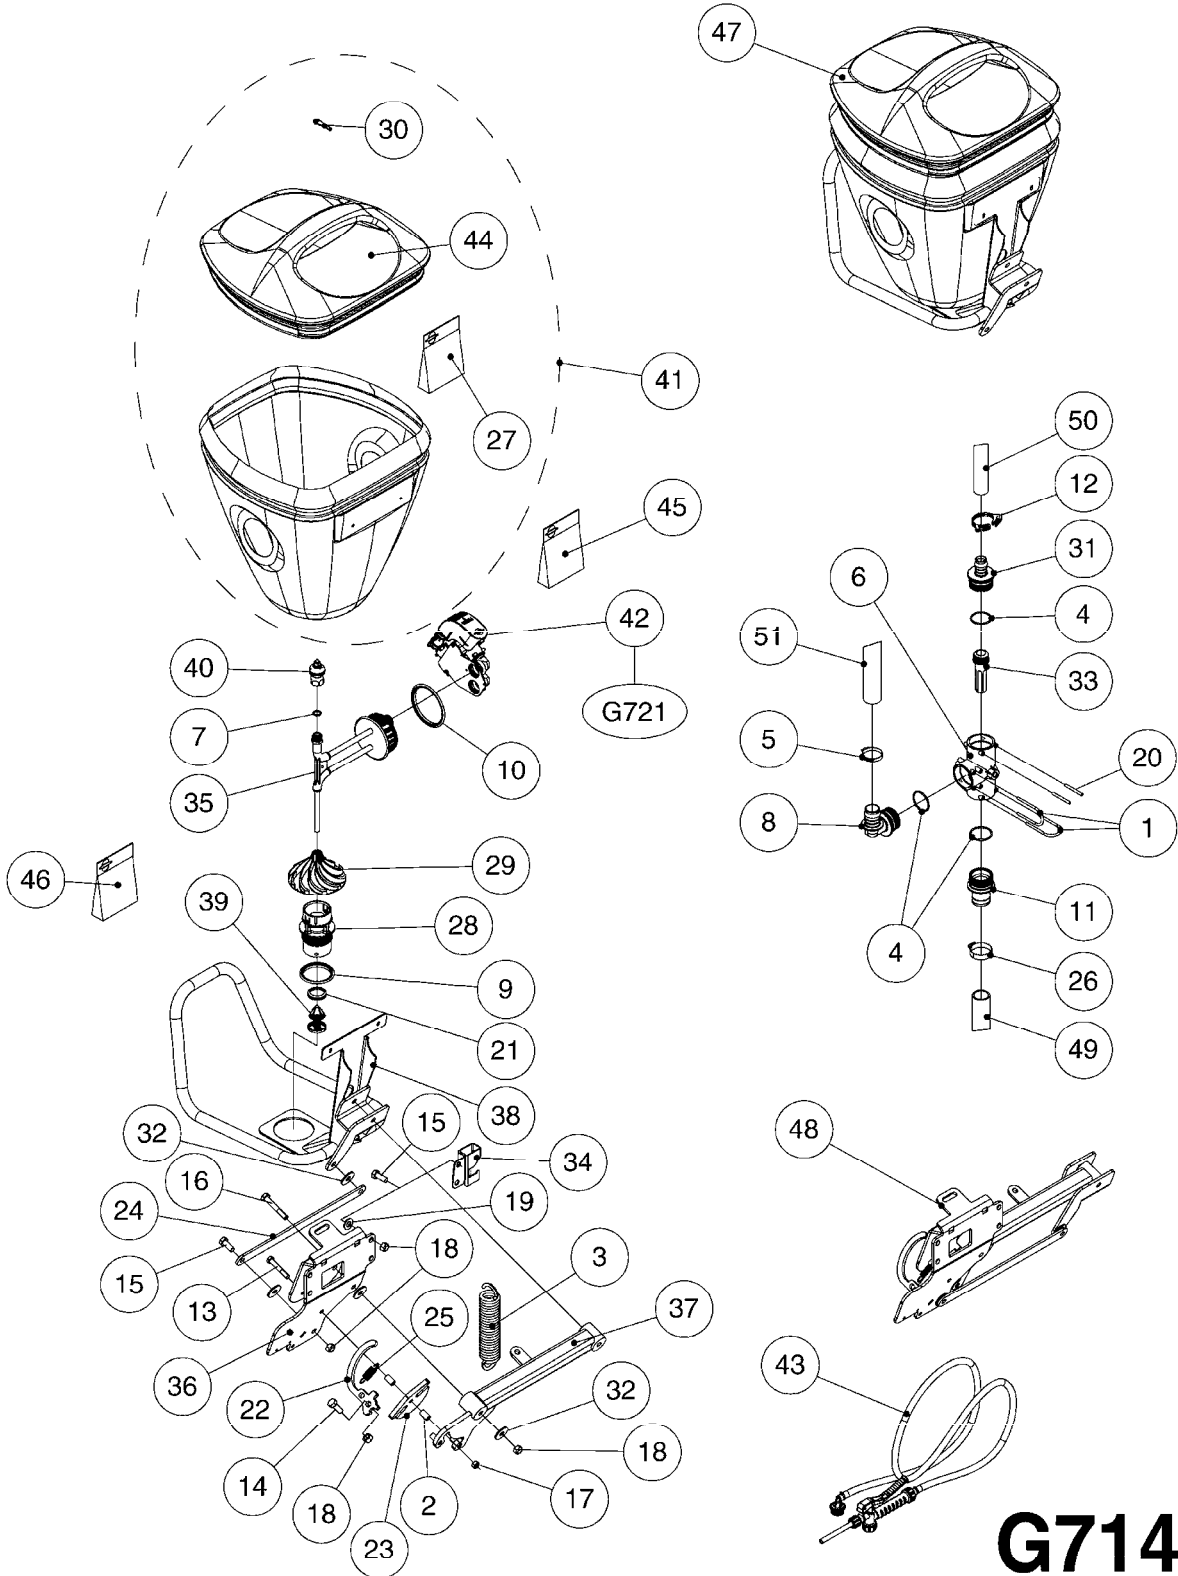

NORAC VARIABLE RATE VALVE UC4
G713-HIN, 25:10:12

Page 1

Date 19.03.2013 9:56

Pos.	parts-n°	order qty	description
1	28048803	1	NORAC CHECK VALVE
2	28048903	1	NORAC PROP VALVE
2	28055803	1	3-PIN CONNECTORS/HIRSCHMAN NORAC SOLENOID - DEUTSCH CONN. 2-PIN CONNECTORS/DEUTSCH
3	28049203	1	NORAC ONE WAY ORIFICE
4	28049403	1	NORAC CHECK VALVE
5	28056403	1	COIL, NORAC, PROP, DIN
6	28056503	1	COIL, NORAC, PROP, DEUTSCH
7	28066803	1	NORAC FILTER CAP W/O-RING
8	28066903	1	NORAC SEAL KIT F.28049403
9	28067003	1	NORAC SEAL KIT F.28048803
10	28068103	1	NORAC HEX CAPSCREW 10-24X2 SS
11	28068203	1	NORAC O-RING F.SOLENOID VALVE
12	28074903	1	NORAC COIL NUT AND O-RING
13	75076900	1	NORAC FILTER ELEMENT KIT
14	78216100	1	NORAC VALVE BLOCK COMPLETE UC4 COMPLETE W/2-PIN DEUTSCH SOLENOIDS

G714