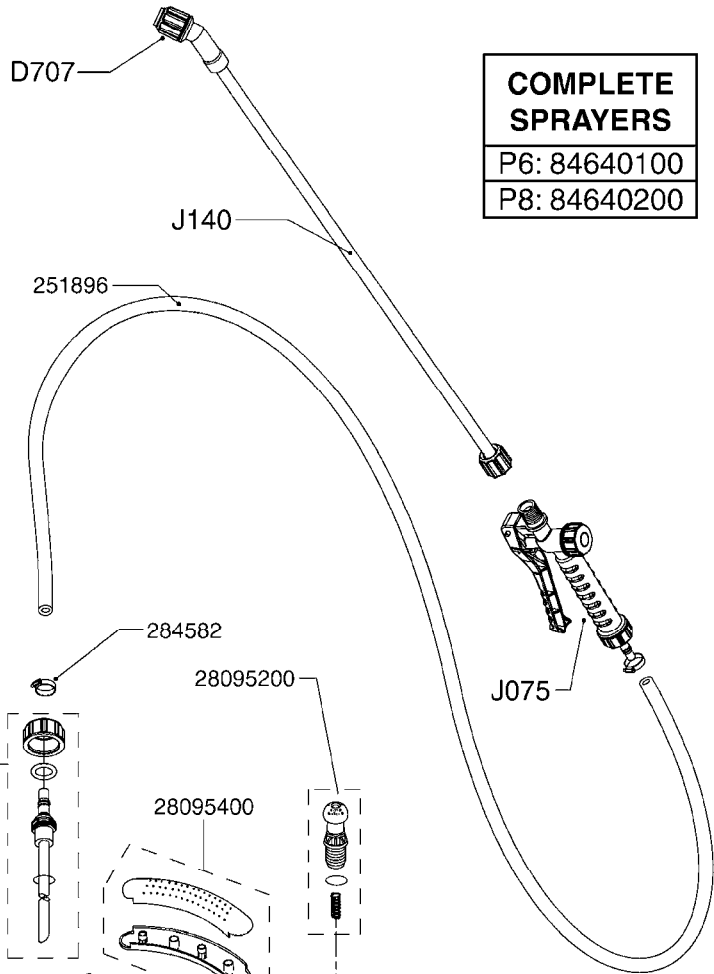

D707

J140

251896

**COMPLETE
SPRAYERS**
P6: 84640100
P8: 84640200

J075

28094900