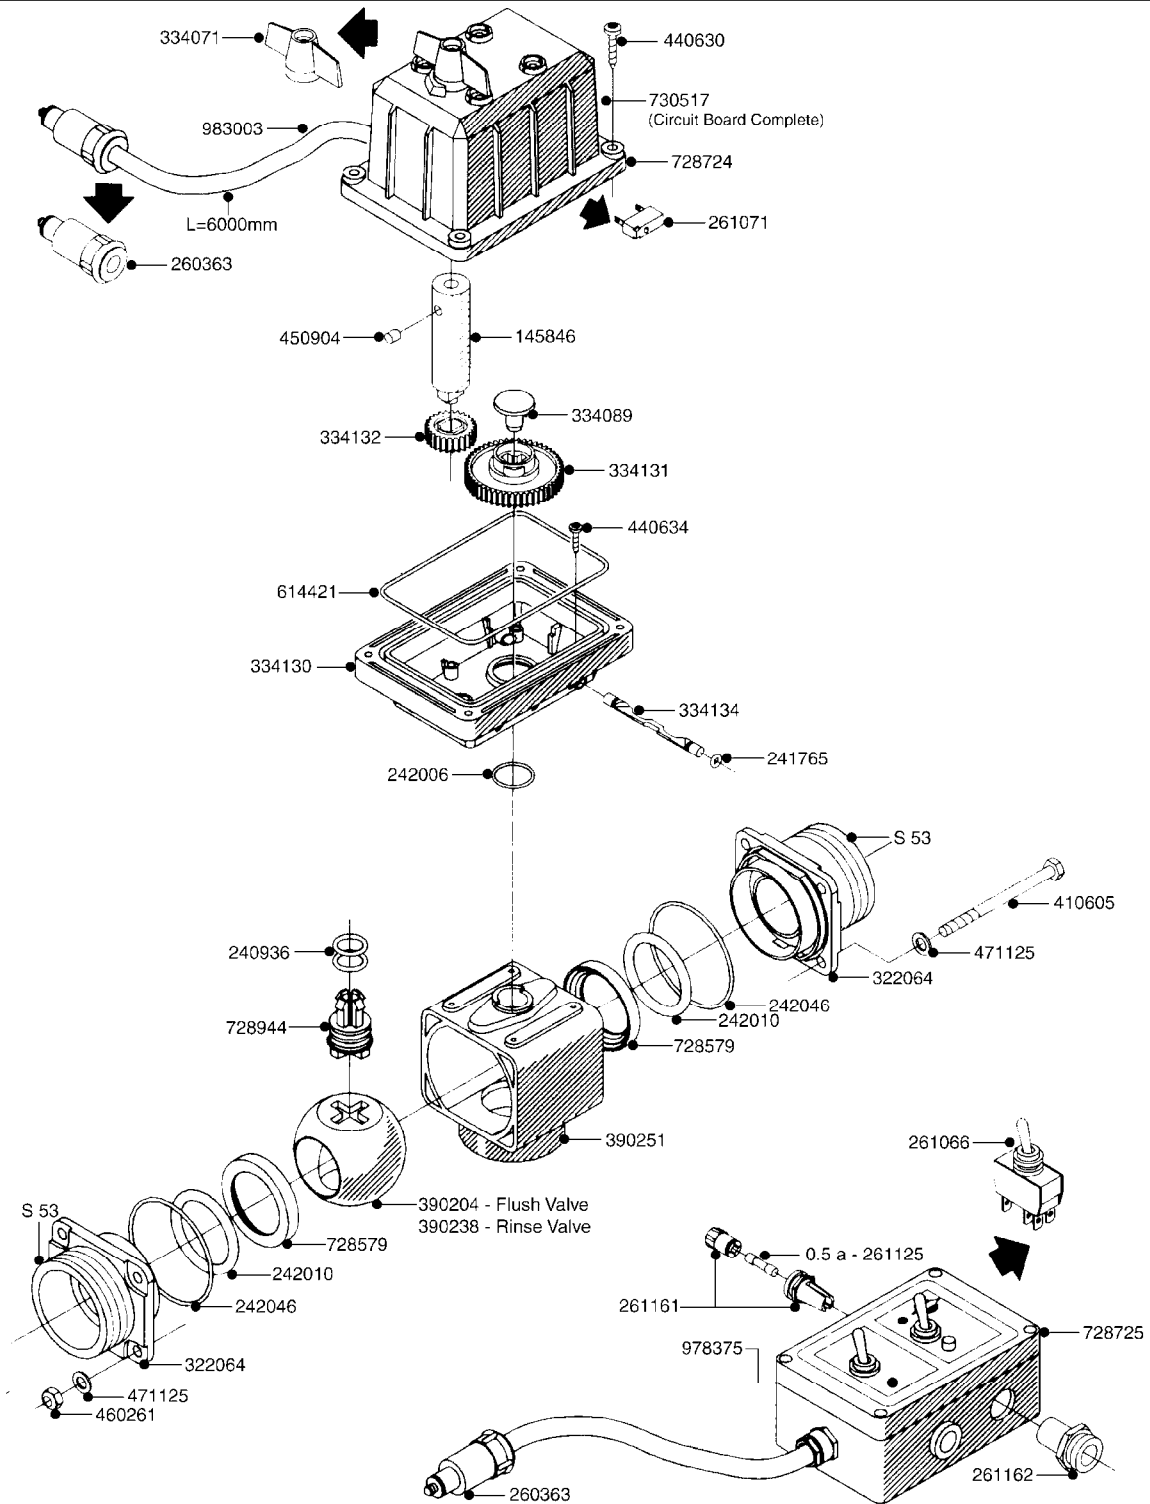

BALL VALVE-ELECTRIC 3-WAY
G040-HIN, 01:01:01

Page 2
Date 19.03.2013 9:53

parts-n°	order qty	description
440630	1	SCREW 1"PLATED
440634	1	SCREW 5/8"
450904	1	PIN M6X6 THREADED
460261	1	NUT HEX M6X1 LOCK
471125	1	WASHER D12/D6.4x1.6 SS
614421	1	GASKET F/MOTOR HOUSE-ON/OFF TR
728579	1	SEAL F BALL
728724	1	MOTOR FOR VALVE 300/1
728725	1	CONTROL BOX F.FLUSH & RINSE
728944	1	VALVE STEM & COLOURED CAPS
730517	1	CIRCUIT BOARD CMPLT F.728724
841078	1	ELEC.VALVE F/FLUSH
841079	1	ELEC.VALVE F/RINSE
978375	1	BESLAG F.OPSP.PLAN HAB
983003	1	CABLE ELEC.2X1MM WIRE BLACK EC

BALL VALVE-ELECTRIC 3-WAY
G040-HIN, 01:01:01

Page

0

Date

19.03.2013

9:53

COMPLETE ASSEMBLY:
841078 - FLUSH VALVE KIT
841079 - RINSE VALVE KIT STANDARD PLUMBING

COMPLETE ASSEMBLIES
WHOLEGOODS ITEMS