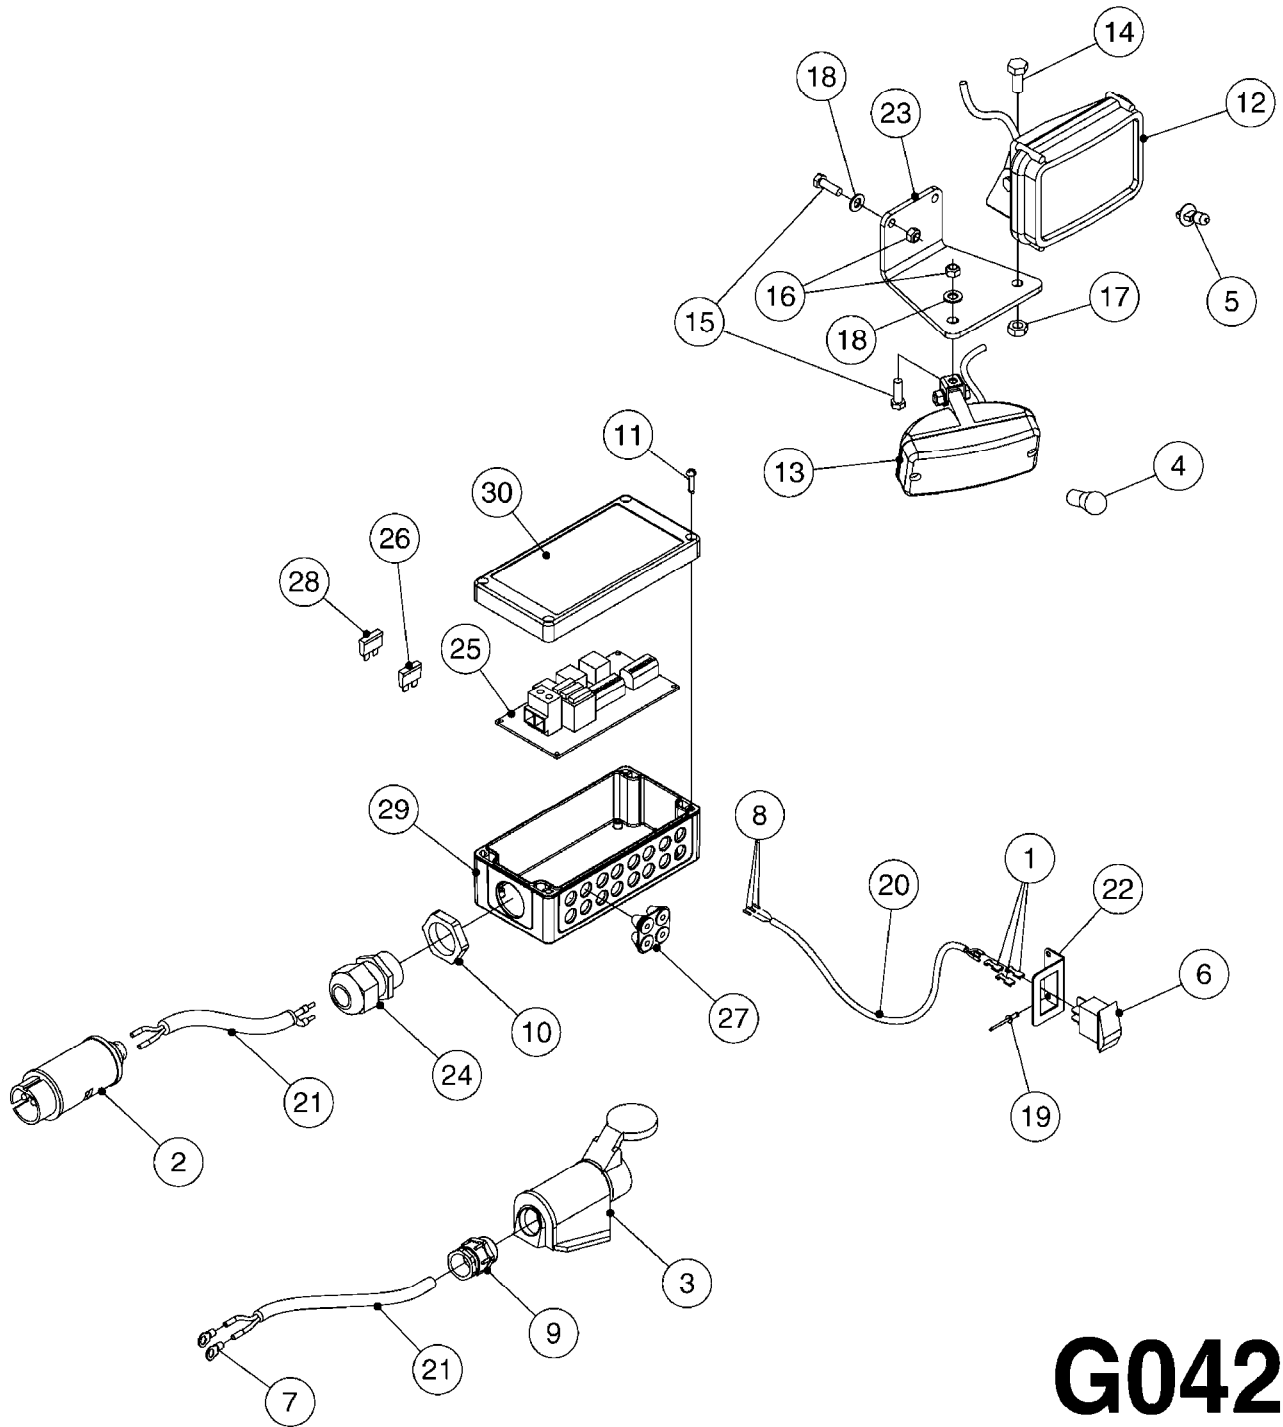

G042

BOOM AND WORKING LIGHT KIT 09
G042-HIN, 04:06:12

Page 1
Date 19.03.2013 9:53

Pos.	parts-n°	order qty	description
1	261482	1	SPADE TERMINAL 6.3X.8 1.0-2.5m
2	261576	1	PLUG ELEC.2 POLE MALE F.PILOT
3	261577	1	PLUG ELEC.2 POLE FEMALE- PILOT
4	261739	1	BULB 12V 21W REPALCEMENT
5	262009	1	BULB 12V/55W HVID REPLACEMENT
6	262010	1	SWITCH, 1 TERMINAL
7	262025	1	RING TERMINAL 10MM2 08
8	262031	1	RING TERMINAL 0.75MM 2
9	262105	1	PLUG CASE M25X1.5 11-18 GRAY
10	262107	1	NUT F. BULKHEAD CABLE BLACK
11	280258	1	SCREW F. BOX LID 1/4"
12	285765	1	BOOM LIGHT
13	285766	1	SERVICE WORK LIGHT
14	420604	1	BOLT HEX 8.8 DEL M10X25 FT
15	421046	1	BOLT HEX 8.8 DEL M8X25 FT
16	460143	1	NUT HEX M8 LOCK
17	460423	1	NUT HEX M10X1.5 LOCK
18	471126	1	WASHER D16/D8.4X1.6 SS
19	480804	1	RIVET Ø4.8x14.5
20	983072	1	ELEC. CABLE 3 WIRE X 0.75MM
21	983094	1	CABLE 10MM2 X 12"
22	16129600	1	MOUNT PLATE SWITCH WORKING LHT
23	16142400	1	BRACKRT FOR LIGHTS NCM
24	26022800	1	BULKHEAD F. CABLE 15-18 BLACK
25	26024500	1	WORK LIGHT PCB 07
26	26176203	1	FUSE 5.0A QUICK-ACT.
27	28048200	1	WIRE GROMET RUBBER 4 HOLE
28	28048600	1	FUSE AUTO 15 AMP.
29	33508700	1	BOX 160X80X40 BLACK
30	33508800	1	BOX LID 160X80X15 BLACK