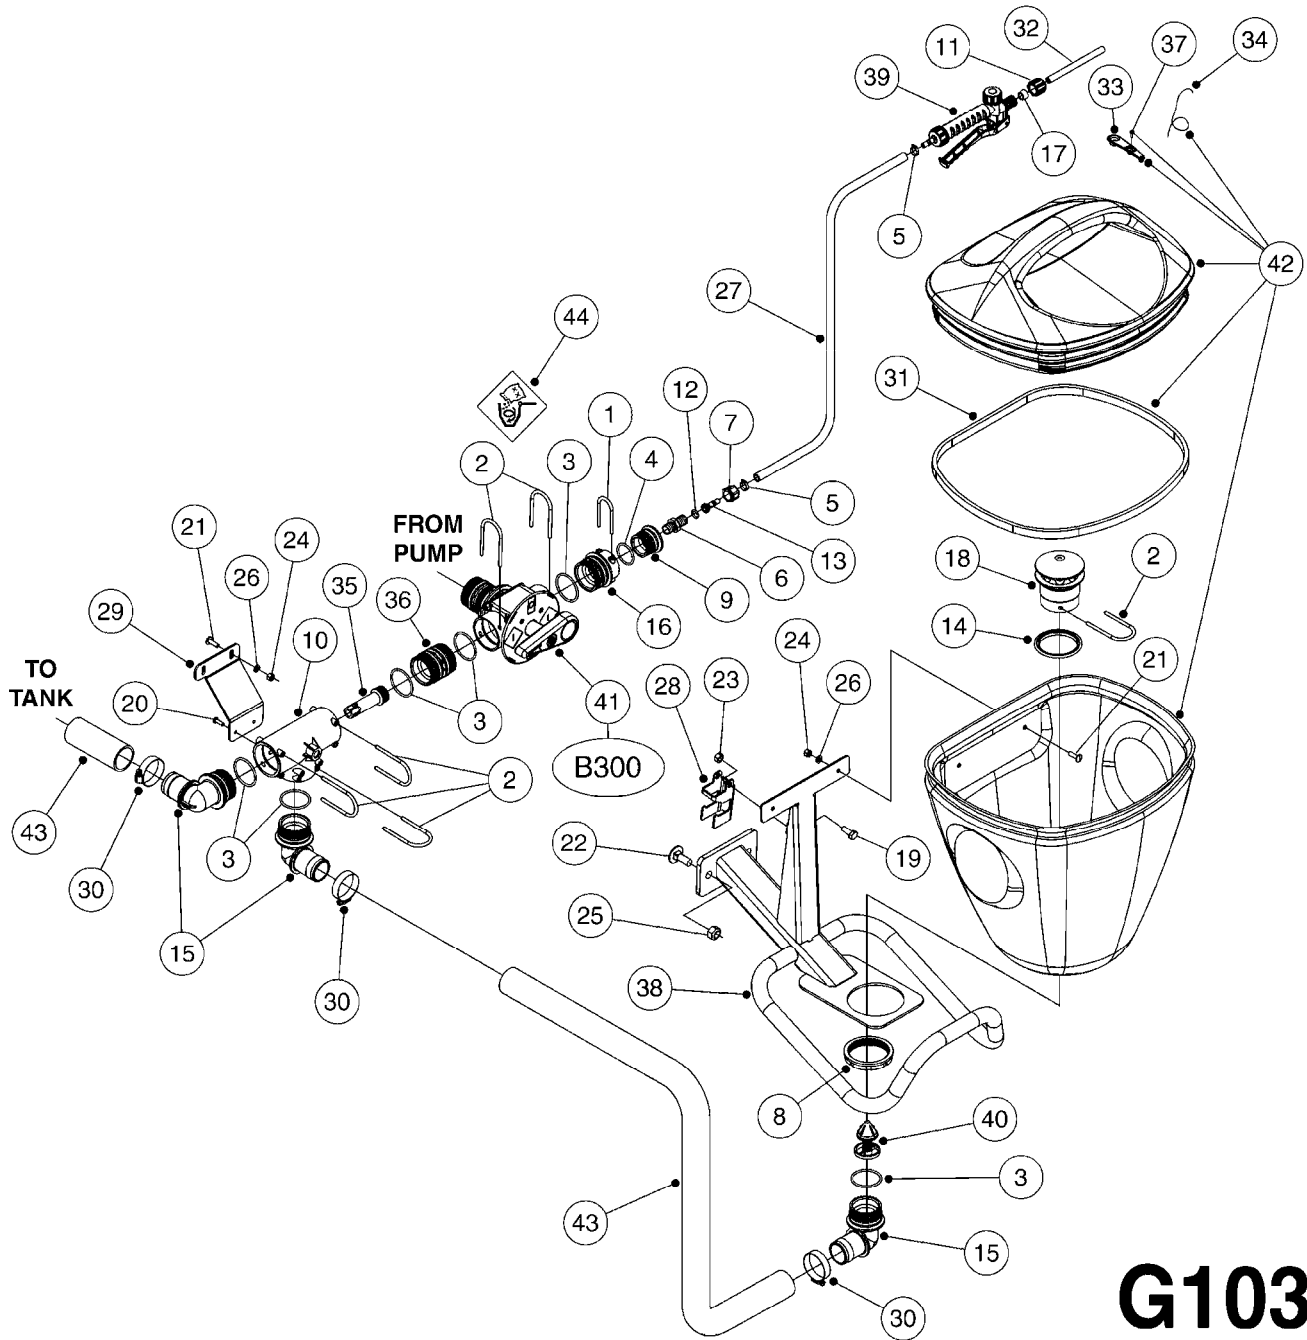

G103

CHEMICAL FILLER-RANGER 550
G103-HIN, 03:05:11

Page 1

Date 19.03.2013 9:53

Pos.	parts-n°	order qty	description
1	145995	1	FITT.DK S-53 FORK
2	145996	1	FITT.DK S-67 FORK
3	242353	1	O-RING D44.2X3.0 VITON F.S-67
4	242354	1	O-RING D32.2X3.0 VITON F.S-53
5	284582	1	CLmP HSE GEAR3/8" alt 28029803
6	320176	1	FITT.DK HN 3/8"X1/2" BSP
7	320187	1	FITT.DK CAP 3/8" BSP BLACK
8	322108	1	FITT.DK S-67 BULKHEAD NUT
9	322134	1	FITT.DK S-53THREAD INS.1/2"BSP
10	322224	1	FITT.DK S-67 TEE
11	322343	1	NOZZLE CAP M18 X 1.5 - 1999
12	330013	1	O-RING D15/D10X2.5 F.3/8"NUT
13	331807	1	FITT.DK HB 5/16" F.3/8" NUT
14	334261	1	GASKET F. S-67 BULKHEAD
15	334445	1	FITT.DK S-67 ELB.1-1/2"
16	334564	1	FITT.DK S-67 TO S-53 ADAPTER
17	334727	1	GROMMET
18	391163	1	DRAIN VORTEX CHEM-FILL CM "05"
19	420582	1	BOLT HEX 8.8 DEL M8X20 FT
20	440675	1	SCREW F. PLASTIC 5X16 SS
21	451007	1	SCREW M6X20 STAINLESS
22	451070	1	SQUARE NECK BOLT M12X30
23	460143	1	NUT HEX M8 LOCK
24	460261	1	NUT HEX M6X1 LOCK
25	460703	1	NUT HEX M12X1.75 LOCK
26	471125	1	WASHER D12/D6.4x1.6 SS
27	927281	1	HOSE R X PVC X 5/16 X 0012"
28	15108500	1	MOUNTING FOR WAND
29	16143803	1	BRACKET, FILLER TEE, RG550
30	28030103	1	CLAMP HOSE GEAR P5/4-S1.5"6724
31	28084800	1	GASKET D415 W=20 H=10 NEOPRENE
32	28087600	1	LANCE Ø10/Ø6-GUP L=125
33	33514700	1	AIR VALVE F. TURBO FILL
34	39124200	1	POLY STRING Ø 1.5 X 800
35	39131300	1	EJECTOR NOZZLE Ø8.4 TURBOFILL
35	39131400	1	EJECTOR NOZZLE Ø10.4 TURBOFILL
35	39131500	1	EJECTOR NOZZLE Ø12.4 TURBOFILL
36	39132400	1	FITT.DK S-67 CONNECTOR, 1" RG
37	44074500	1	PT SCREW 40X10 WN1411 SS
38	63106600	1	FRAME F.FILLER 25L US
39	72032500	1	CP TRGGR VLV ASSY,NEW STYLE'00
40	72089900	1	CHECK VALVE S67 SUBASMBLY.2001
41	72691600	1	VALVE, S67, 2-WAY F. FILLER
42	72691800	1	CHEMFILLER HOPPER W/LID 25L
43	92702603	1	HOSE PVC SUCT GRAY 1-1/2"
44	97817300	1	DECAL MANIFOLD SYS.CHEM.FILL