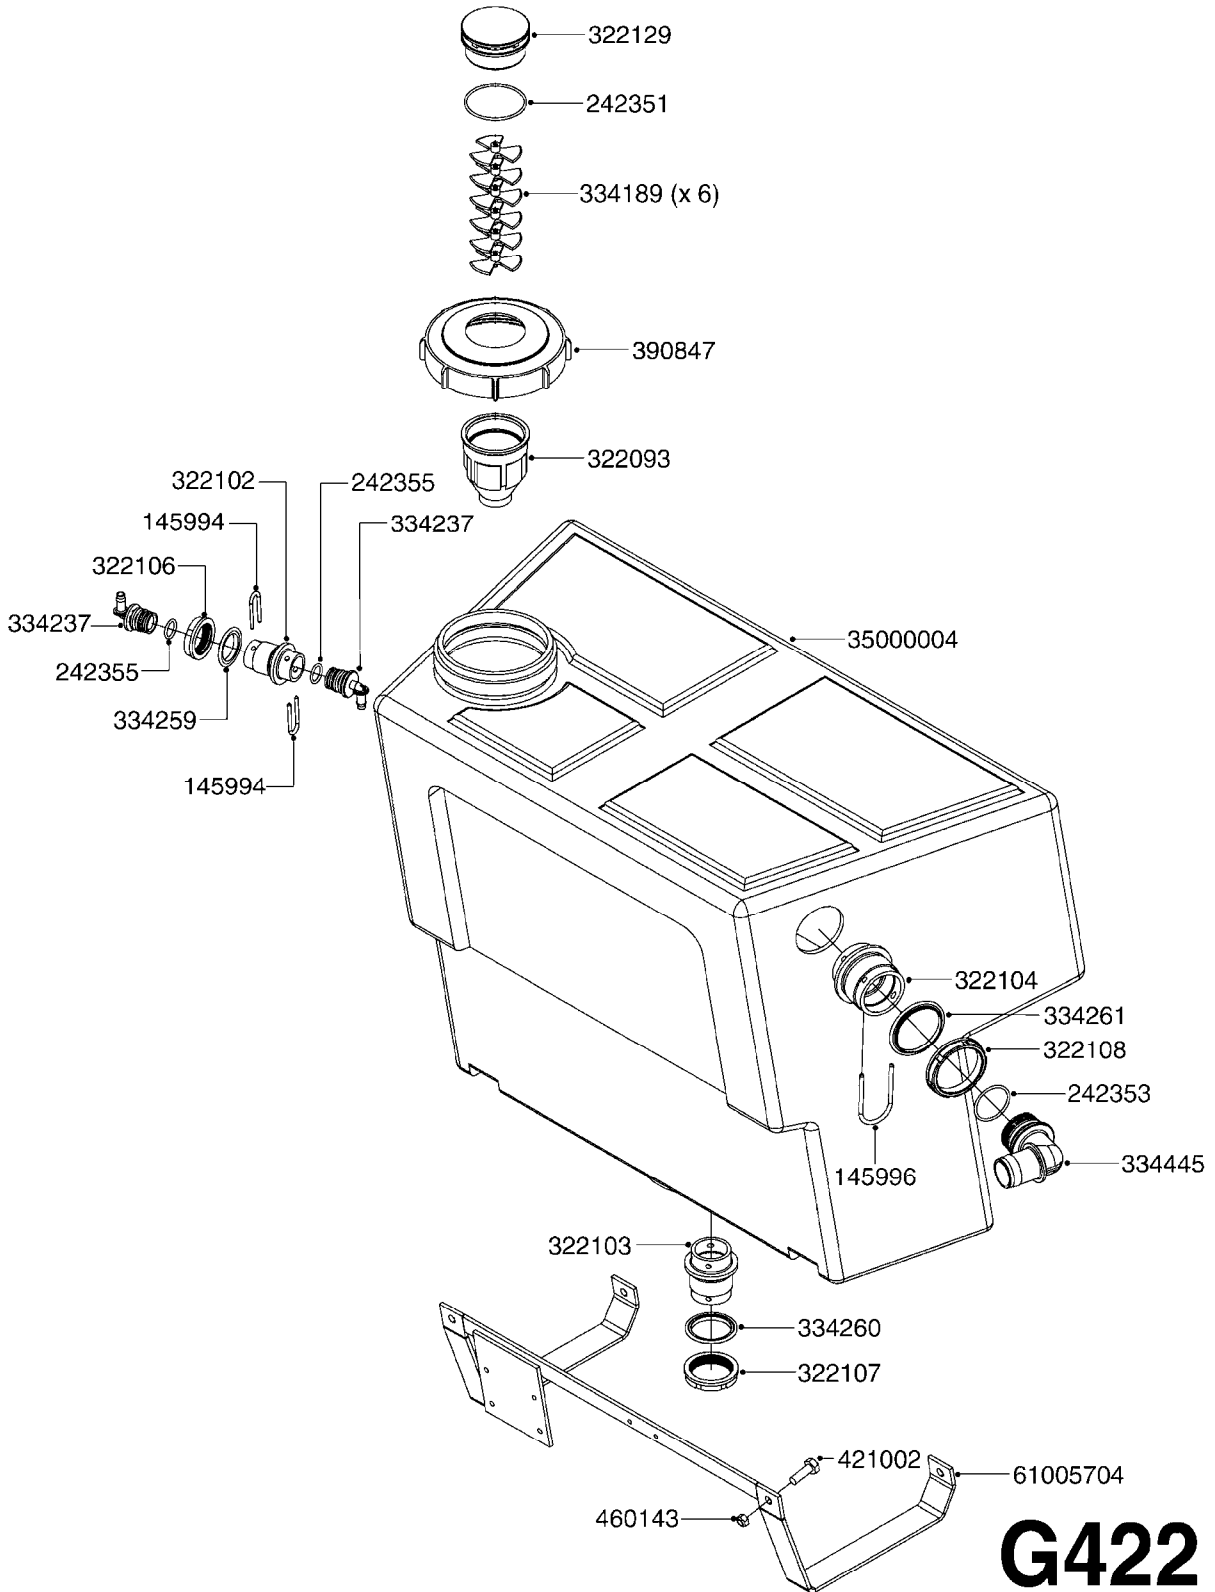

FOAM MARKER TANK - CM1500
G422-HIN, 05:05:11

Page 1
Date 19.03.2013 9:54

parts-n°	order qty	description
145994	1	FITT.DK S-40 FORK
145996	1	FITT.DK S-67 FORK
242351	1	O-RING D69.5X3.0 VITON F.S-93
242353	1	O-RING D44.2X3.0 VITON F.S-67
242355	1	O-RING D19.2X3.0 VITON F.S-40
322093	1	HOUSING F.TANK VENT
322102	1	FITT.DK S-40 BULKHEAD
322103	1	FITT.DK S-53 BULKHEAD
322104	1	FITT.DK S-67 BULKHEAD
322106	1	FITT.DK S-40 BULKHEAD NUT
322107	1	FITT.DK S-53 BULKHEAD NUT
322108	1	FITT.DK S-67 BULKHEAD NUT
322129	1	LID F. TANK VENT ASSY.
334189	1	LIQUID SHIELD F. TANK VENT
334237	1	FITT.DK S-40 ELB.3/8'
334259	1	GASKET F. S-40 BULKHEAD
334260	1	GASKET F. S-53 BULKHEAD
334261	1	GASKET F. S-67 BULKHEAD
334445	1	FITT.DK S-67 ELB.1-1/2"
390847	1	LID F. RINSE TANK CM
421002	1	BOLT HEX 8.8 DEL M10X30 FT
460143	1	NUT HEX M8 LOCK
35000004	1	FOAM MARKER TANK 40 GAL (RAW)
61005704	1	FOAM MARKER TANK BKT. CM1500