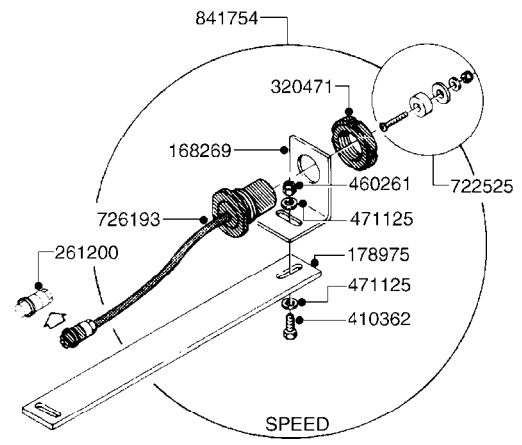

COMPLETE ASSEMBLY:
843197 - 60L
843196 - 60S

COMPLETE ASSEMBLIES
WHOLEGOODS ITEMS

G450

HANDGUN TYPE 60S/60L POST 95
G450-HIN, 19:05:11

Page 1
Date 19.03.2013 9:54

parts-n°	order qty	description
130390	1	TEE 3/8'X 1/2' BSP F.TYPE 60S
145791	1	CONE FOR ON/OFF
147063	1	SWIRL F.SPRAY GUN TYPE 60
240936	1	O-RING D13.3X2.4 NITRIL
241441	1	O-RING D29.3X3
241965	1	O-RING 12.1 X 1.6
242007	1	O-RING D9.1X1.6
242013	1	SPRING RUBBER F/TRIGGER
242033	1	O-RING
242064	1	SLEEVE RUBBER 3X8X4MM
320084	1	FITT.DK NUT 1/2" BSP
322073	1	HOUSING F.SWIRL TYPE 60S H.G.
322075	1	CASTING
330013	1	O-RING D15/D10X2.5 F.3/8"NUT
334117	1	HANDLE PIECE RIGHT F.60S/60L
334118	1	HANDLE PIECE LEFT F.60S/60L
334121	1	SEAT FOR ON/OFF
334190	1	FITT.DK HB 1/2' F. PISTOL 60S
334533	1	CLAMP HOSE PLASTIC 3/8"
334534	1	CLAMP HOSE PLASTIC 1/2"
334653	1	FITT.DK HB 3/8' F.HANDGUN
334655	1	TRIGGER SAFETY F.60S/60L GUN
371314	1	NOZZLE CERAMIC 1099-20
440634	1	SCREW 5/8"
480716	1	PIN D3X6 STAINLESS
615455	1	TUBE F.LANCE TYPE 60L
725476	1	SPINDLE
725477	1	TRIGGER
750270	1	GASKET KIT F.SPRAY GUN
843196	1	HANDGUN KIT TYPE 60 SHORT
843197	1	HANDGUN KIT TYPE 60 LONG
92701703	1	HOSE R X3/8" X300PSI WP X0012"
92702103	1	HOSE R X1/2" X300PSI WP X0012"