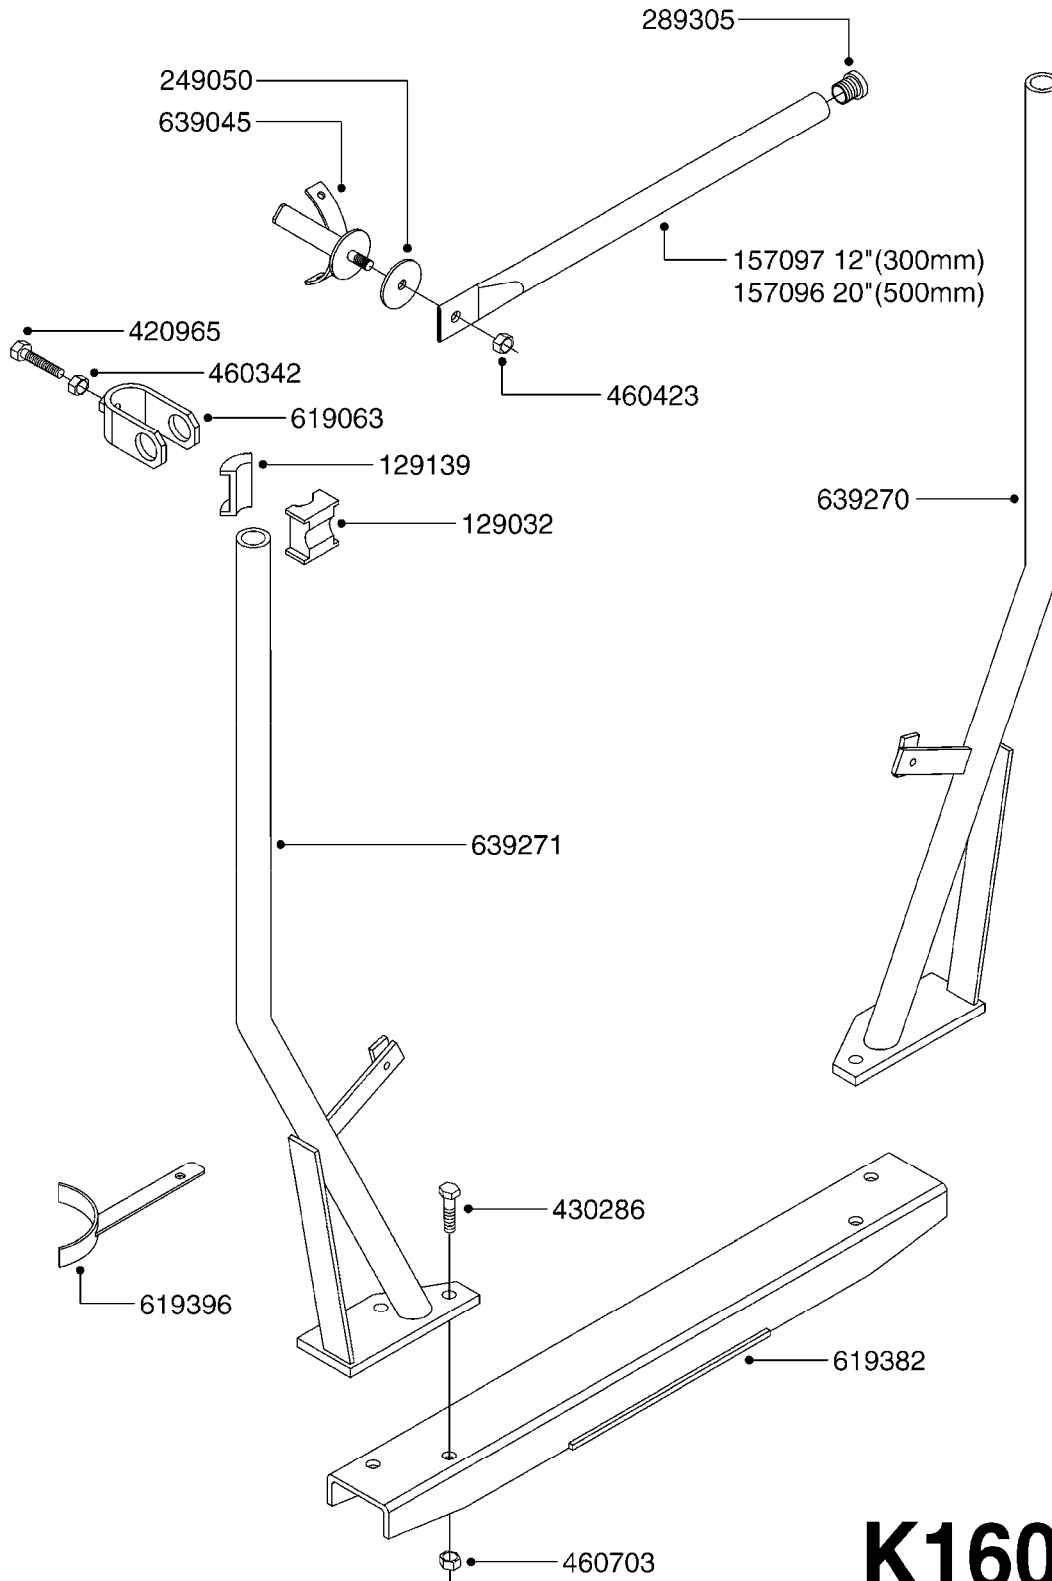

LP - DISTRIBUTION VALVES
K150-HIN, 20:05:11

Page 1

Date 19.03.2013 9:58

parts-n°	order qty	description
146543	1	HEXAGON NIPPLE 1/2"
171428	1	BRACKET FOR FILTER
284226	1	BALL VALVE 1/2"MALE THREADS
284227	1	BALL VALVE 1/2"FEMALE THREADS
320084	1	FITT.DK NUT 1/2" BSP
320187	1	FITT.DK CAP 3/8" BSP BLACK
330013	1	O-RING D15/D10X2.5 F.3/8"NUT
330212	1	O-RING D19/D14X2.4 F.1/2"NUT
330687	1	FITT.DK HB 1/2" F. 1/2" NUT
330783	1	FITT.DK HB 3/8"F.3/8" NUT
334533	1	CLAMP HOSE PLASTIC 3/8"
334534	1	CLAMP HOSE PLASTIC 1/2"
339005	1	FITT.DK TEE 3/8"X3/8"X3/8"
421046	1	BOLT HEX 8.8 DEL M8X25 FT
460364	1	NUT HEX M8 GALV.
471074	1	WASHER M8 ELZ
471075	1	WASHER M8 LOCK
92701703	1	HOSE R X3/8" X300PSI WP X0012"
92702103	1	HOSE R X1/2" X300PSI WP X0012"