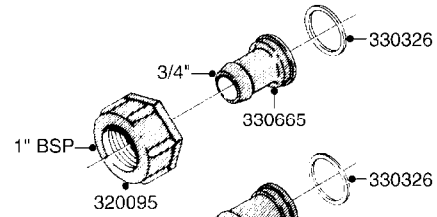

Agroparts: www.HARDI-INTERNATIONAL.com

H

Country-Code 00

Date 19.03.2013 9:56

Section H

Fittings, Bulk
Hose & Clamps

main group	page-n°	date	description
Fittings, Bulk Hose & Clamps	H010-HIN H020-HIN H030-HIN H040-HIN H050-HIN H060-HIN H070-HIN H080-HIN H090-HIN H100-HIN H110-HIN H120-HIN H130-HIN H140-HIN	28:11:06 01:01:01 01:01:01 01:01:01 31:03:09 01:01:01 01:02:12 01:02:12 01:01:01 08:11:12 08:11:12 11:05:10 05:07:11 16:02:12	FITTINGS-CAP NUTS & HOSE BARBS FITTINGS-T-PIECES,CAPS & ELBOWS FITTINGS - HEXAGON NIPPLES FITTINGS - NIPPLES & ELBOWS FITTINGS - HOSE CONNECTORS FITTINGS - BULKHEAD FITTINGS - S-40 FITTINGS - S-53 FITTINGS - S-56 & S-61 FITTINGS - S-67 FITTINGS - S-93 BULK HOSE HOSE CLAMPS FITTINGS - T25