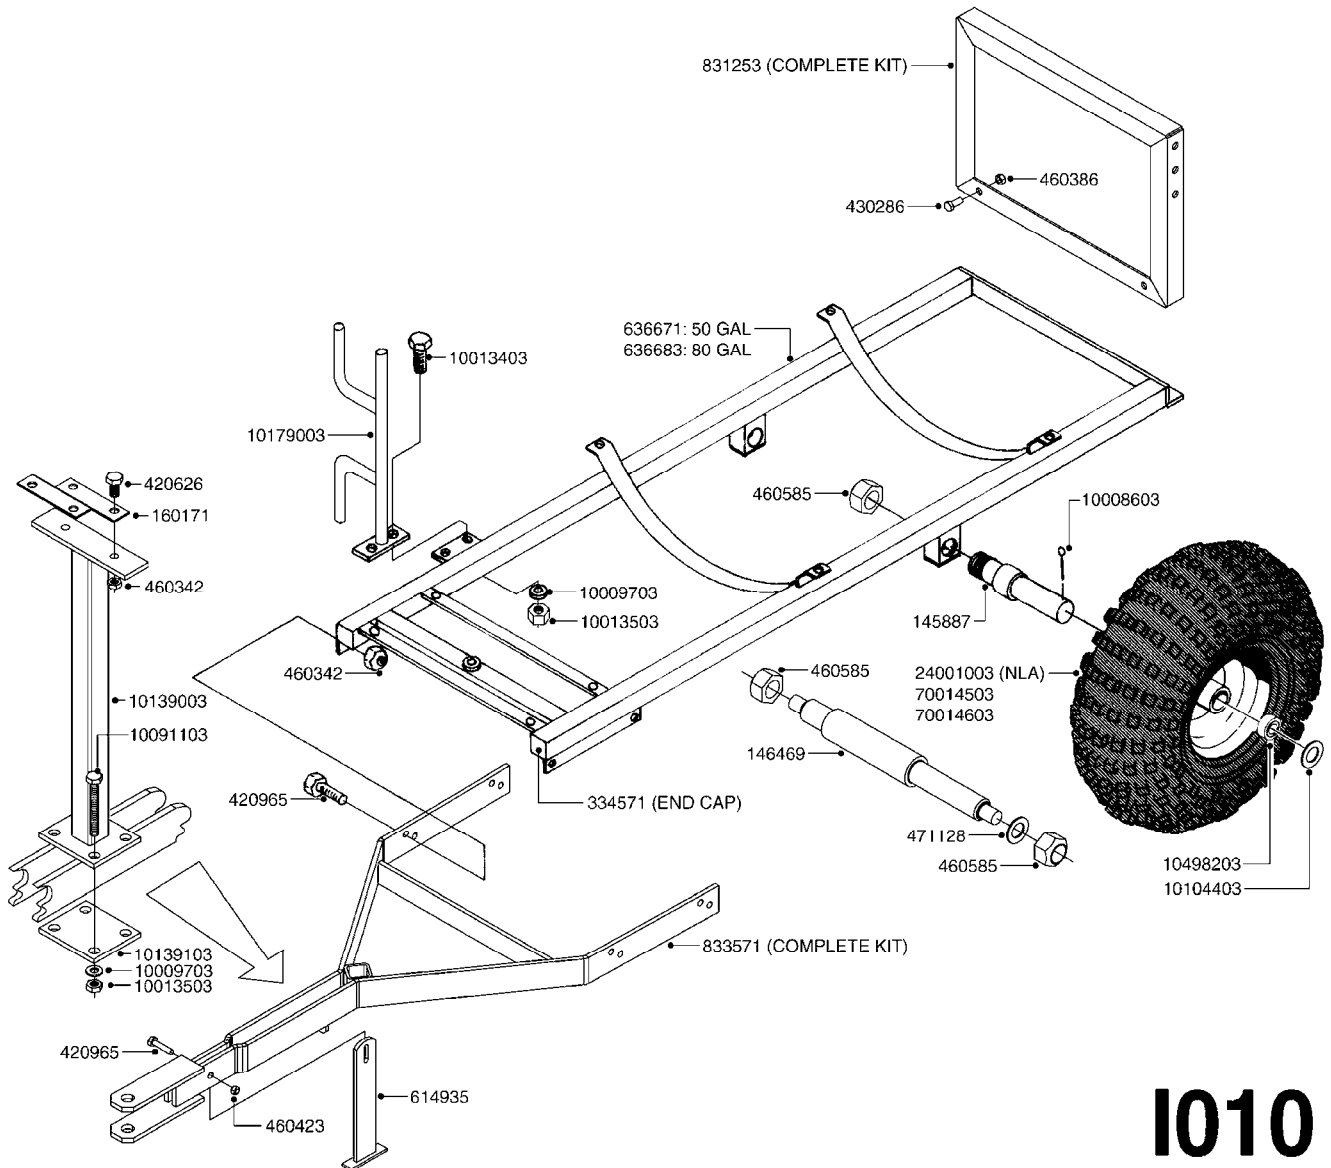

Agroparts: www.HARDI-INTERNATIONAL.com

Country-Code 00

I

Date 19.03.2013 9:57

Section I

Estate Sprayers

main group	page-n°	date	description
Estate Sprayers	I010-HIN	16:12:08	ATV 50/80 FRAME
	I020-HIN	26:05:11	ATV 50/80 TANK
	I022-HIN	28:11:06	ATV 150 TANK
	I023-HIN	25:06:09	ATV 150 SUCTION FITTINGS
	I024-HIN	28:06:06	ATV 150 FRAME
	I030-HIN	12:12:05	BL 25 TANK & FRAME
	I040-HIN	29:11:12	BNL 50/80 TANK & FRAME
	I050-HIN	07:09:11	CMS 80 TANK & FRAME
	I060-HIN	16:12:08	ES 30 TANK & FRAME
	I070-HIN	12:12:05	ES 50 TANK
	I080-HIN	16:12:08	ES 50 FRAME
	I085-HIN	13:06:08	RECEIVER HITCH 25 TANK & FRAME
	I090-HIN	01:01:01	SM 25 TANK & FRAME
	I100-HIN	18:05:10	SM 50/80 TANK & FRAME
	I110-HIN	17:12:10	SM 210 TANK & FRAME