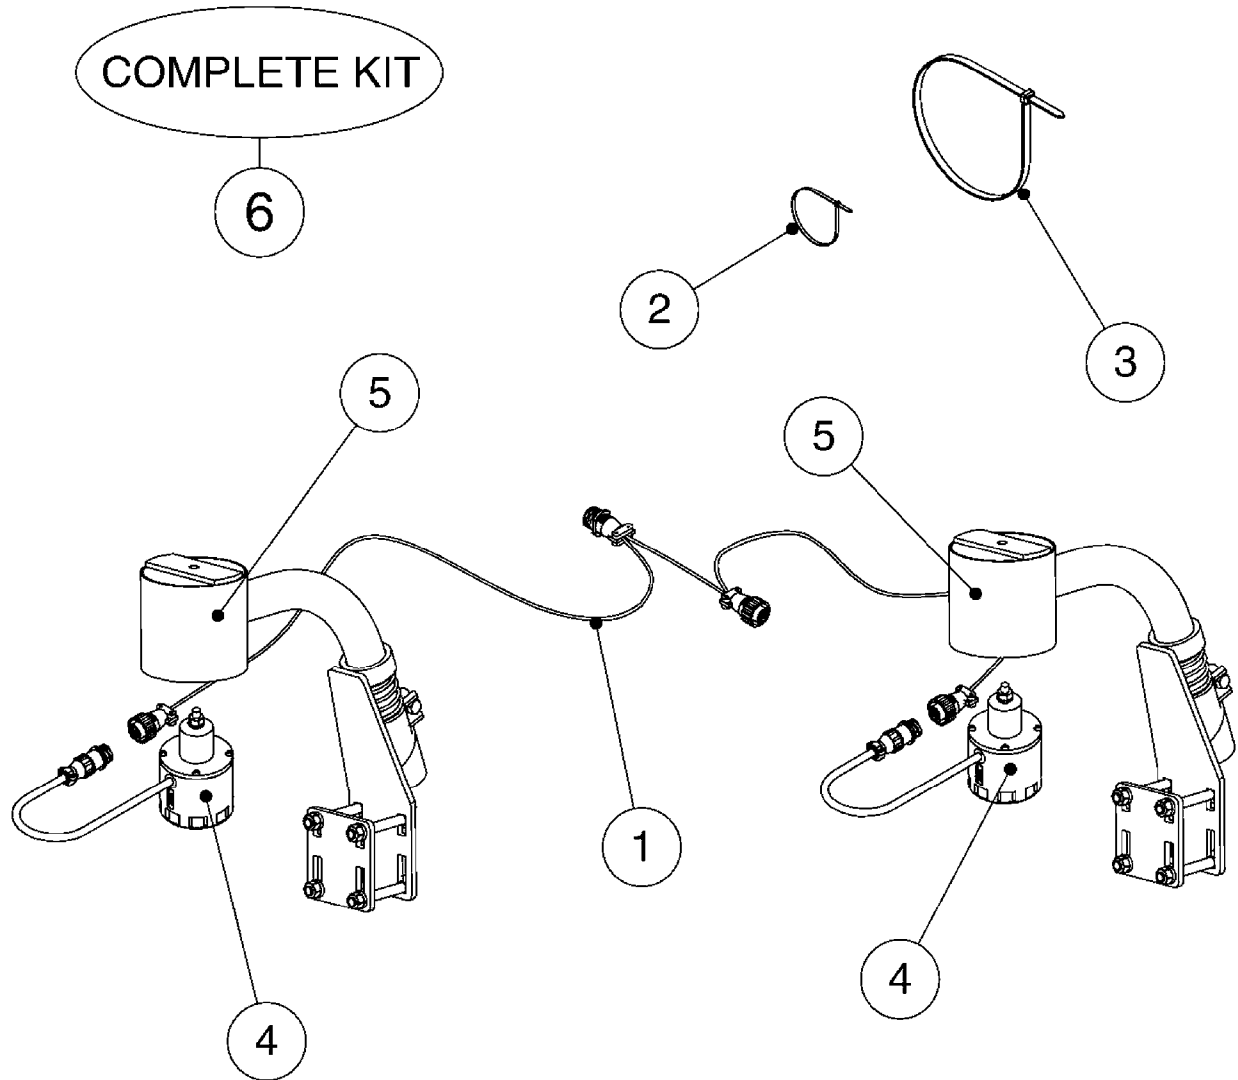

G719

JUNCTION BOXES - HYDRAULIC
G719-HIN, 05:06:12

Page 1

Date 19.03.2013 9:56

Pos.	parts-n°	order qty	description
1	261442	1	LID F.3010/3012 HP BOX
2	391071	1	BOX FOR HY.DAH
3	983070	1	CABLE 2X6MM
4	26016900	1	CABLE DB25M - DB25F L=8.5m
5	26018000	1	HYD JUNCTION BOX SPZ PRE 2012 EAGLE SPC BOOMS
5	26018100	1	HYD. BOX BOOM PCB W/LEADS FOR FORCE/TWIN FORCE BOOMS
5	26018500	1	HYD. BOX BOOM PCB NO LEADS
5	26038300	1	HYD JUNCTION BOX GENERIC 2012 EAGLE SPC/FORCE BOOMS
6	28048000	1	PLUG 3-POL DIN 9680 FEM.CHASS
7	28048100	1	PLUG 3-POL DIN 9680 MALE SPRAY
8	28048200	1	WIRE GROMET RUBBER 4 HOLE
9	28048500	1	FUSE 10A AUTO
10	72243500	1	DAH INTERFACE PCB MOUNTED