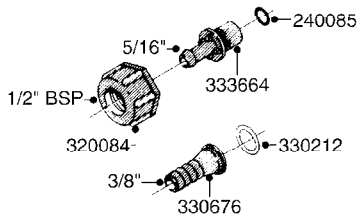

Agroparts: www.HARDI-INTERNATIONAL.com

H

Country-Code 00

Date 19.03.2013 9:56

Section H

Fittings, Bulk
Hose & Clamps

main group	page-n°	date	description
Fittings, Bulk Hose & Clamps	H010-HIN H020-HIN H030-HIN H040-HIN H050-HIN H060-HIN H070-HIN H080-HIN H090-HIN H100-HIN H110-HIN H120-HIN H130-HIN H140-HIN	28:11:06 01:01:01 01:01:01 01:01:01 31:03:09 01:01:01 01:02:12 01:02:12 01:01:01 08:11:12 08:11:12 11:05:10 05:07:11 16:02:12	FITTINGS-CAP NUTS & HOSE BARBS FITTINGS-T-PIECES,CAPS & ELBOWS FITTINGS - HEXAGON NIPPLES FITTINGS - NIPPLES & ELBOWS FITTINGS - HOSE CONNECTORS FITTINGS - BULKHEAD FITTINGS - S-40 FITTINGS - S-53 FITTINGS - S-56 & S-61 FITTINGS - S-67 FITTINGS - S-93 BULK HOSE HOSE CLAMPS FITTINGS - T25