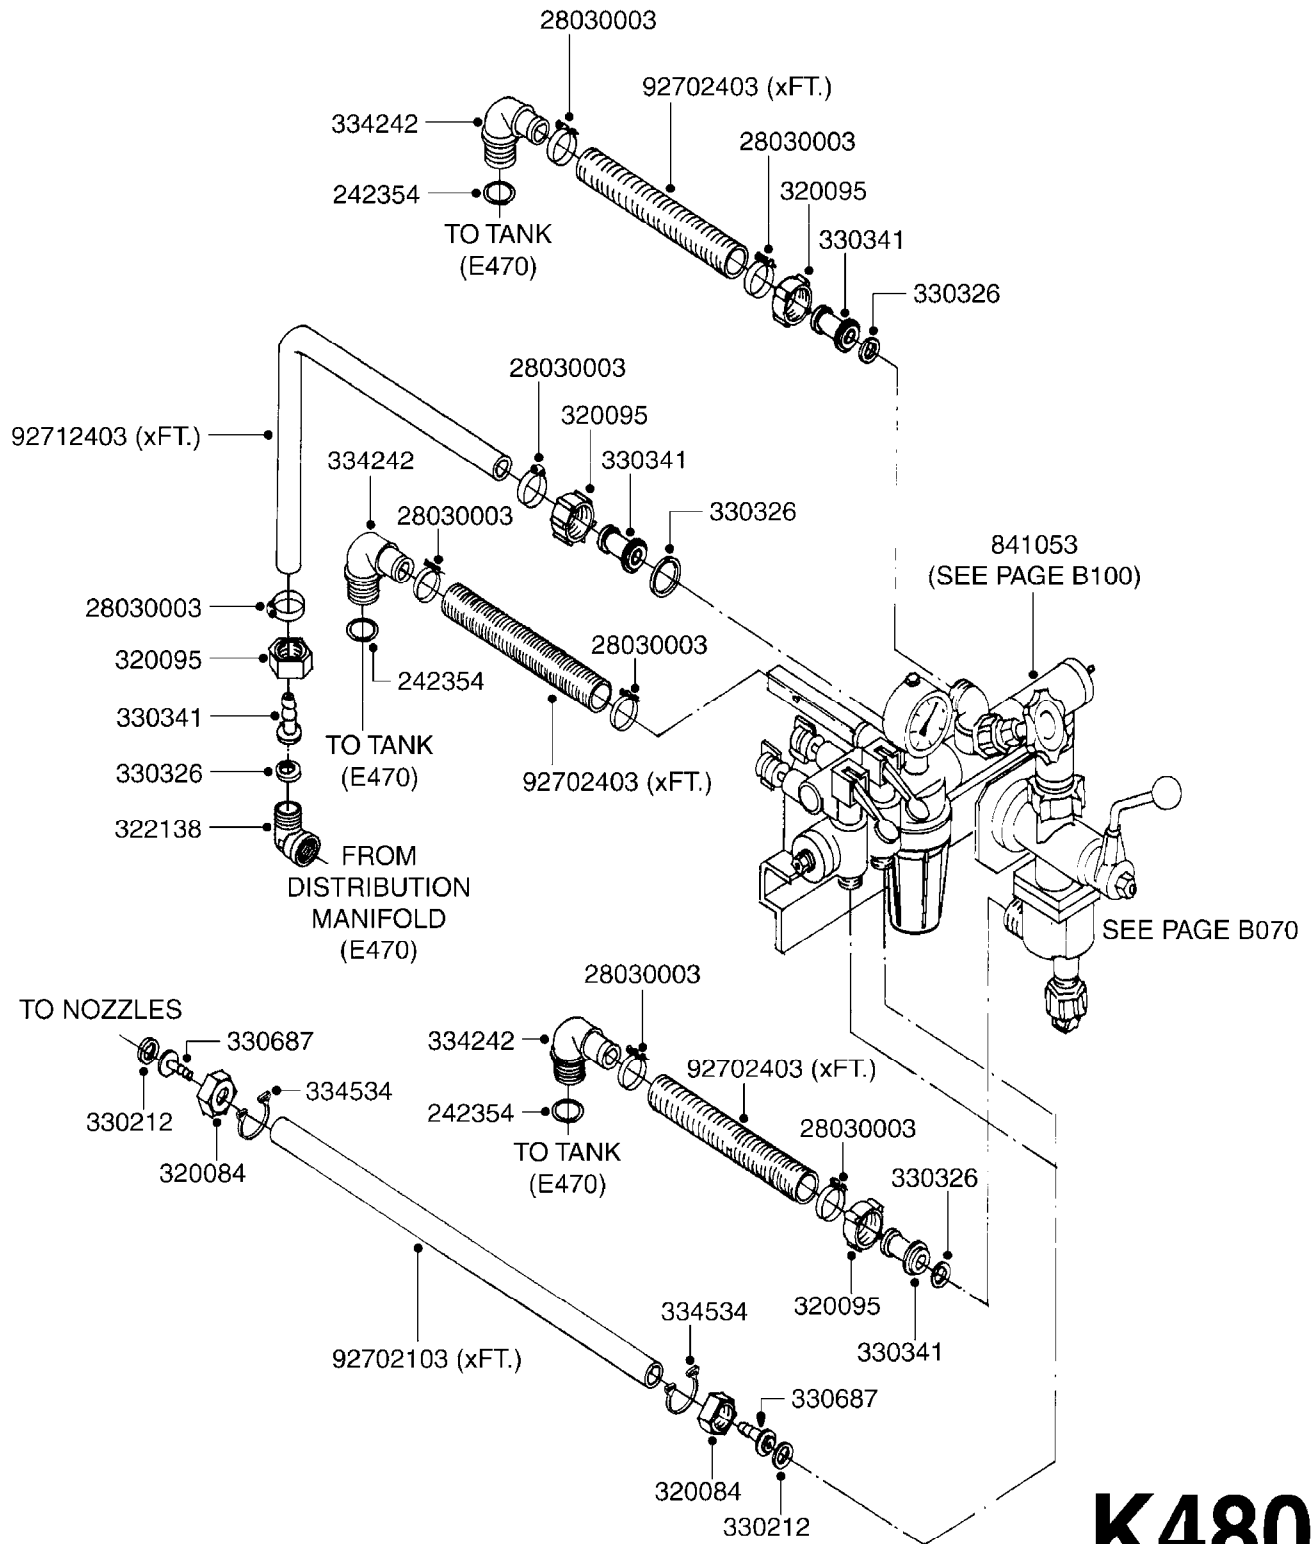

K480

ZENIT - PLUMBING BK MANUAL
K480-HIN, 06:09:11

Page 1
Date 19.03.2013 9:59

parts-n°	order qty	description
242354	1	O-RING D32.2X3.0 VITON F.S-53
320084	1	FITT.DK NUT 1/2" BSP
320095	1	FITT.DK NUT 1" BSP
322138	1	FITT.DK ELB 1"M X 1"F BSP
330212	1	O-RING D19/D14X2.4 F.1/2"NUT
330326	1	O-RING D30/D24X2 F.1"NUT
330341	1	FITT.DK HB 1" F. 1" NUT
330687	1	FITT.DK HB 1/2" F. 1/2" NUT
334242	1	FITT.DK S-53 ELB.1"
334534	1	CLAMP HOSE PLASTIC 1/2"
841053	1	OP.UNIT BK180/2 DIST.VALVES
28030003	1	CLAMP HOSE GEAR P1" 6716
92702103	1	HOSE R X1/2" X300PSI WP X0012"
92702403	1	HOSE PVC SUCT GRAY 1"
92712403	1	HOSE R X1" X300PSI WP X0012"