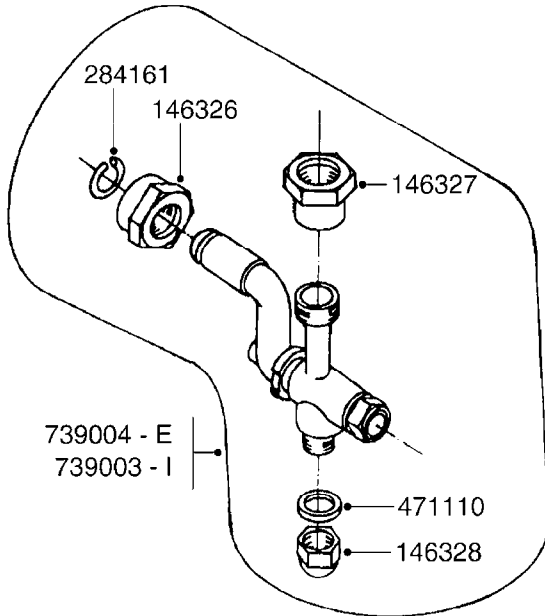

K340

NOZZLES - SINGLE & DOUBLE JETS
K340-HIN, 01:01:01

Page 1
Date 19.03.2013 9:59

parts-n°	order qty	description
146326	1	UNION NUT 1/2' BRASS
146327	1	UNION NUT 3/8' BRASS
146328	1	TOP NUT M12 BRASS
146480	1	END CAP FOR NZL TUBE
149091	1	INNER CAP FOR NON-DRIP
149092	1	NOZZLE CAP FOR NON-DRIP
220788	1	SPRING FOR NON-DRIP
231964	1	HEX NIPPLE
242239	1	MEMBRANE FOR NON DRIP
284161	1	RING STAINLESS SPRING TYPE
330212	1	O-RING D19/D14X2.4 F.1/2"NUT
471110	1	WASHER D18D12X2 COPPER
726934	1	DOUBLE NOZZLE HOLDER 'I'
726935	1	DOUBLE NOZZLEHOLDER D
727369	1	DOUBLE NON-DRIP NOZ.HOLDER - I
727370	1	DOUBLE NON-DRIP NOZ.HOLDER - E
727371	1	DOUB.NOZZ.HOLD NON DROP INT.
727372	1	DOUB.NOZZLE HOLD.NON-DROP EXT.
739001	1	NOZZ.HOLDER SIMPLE"I" NON-DRIP
739002	1	SINGL.NOZ.HOLDER "D/E" NO-DRIP
739003	1	SINGLE NOZZLE HOLDER
739004	1	"NOZZLE HOLDER SIMPLE "D/E""