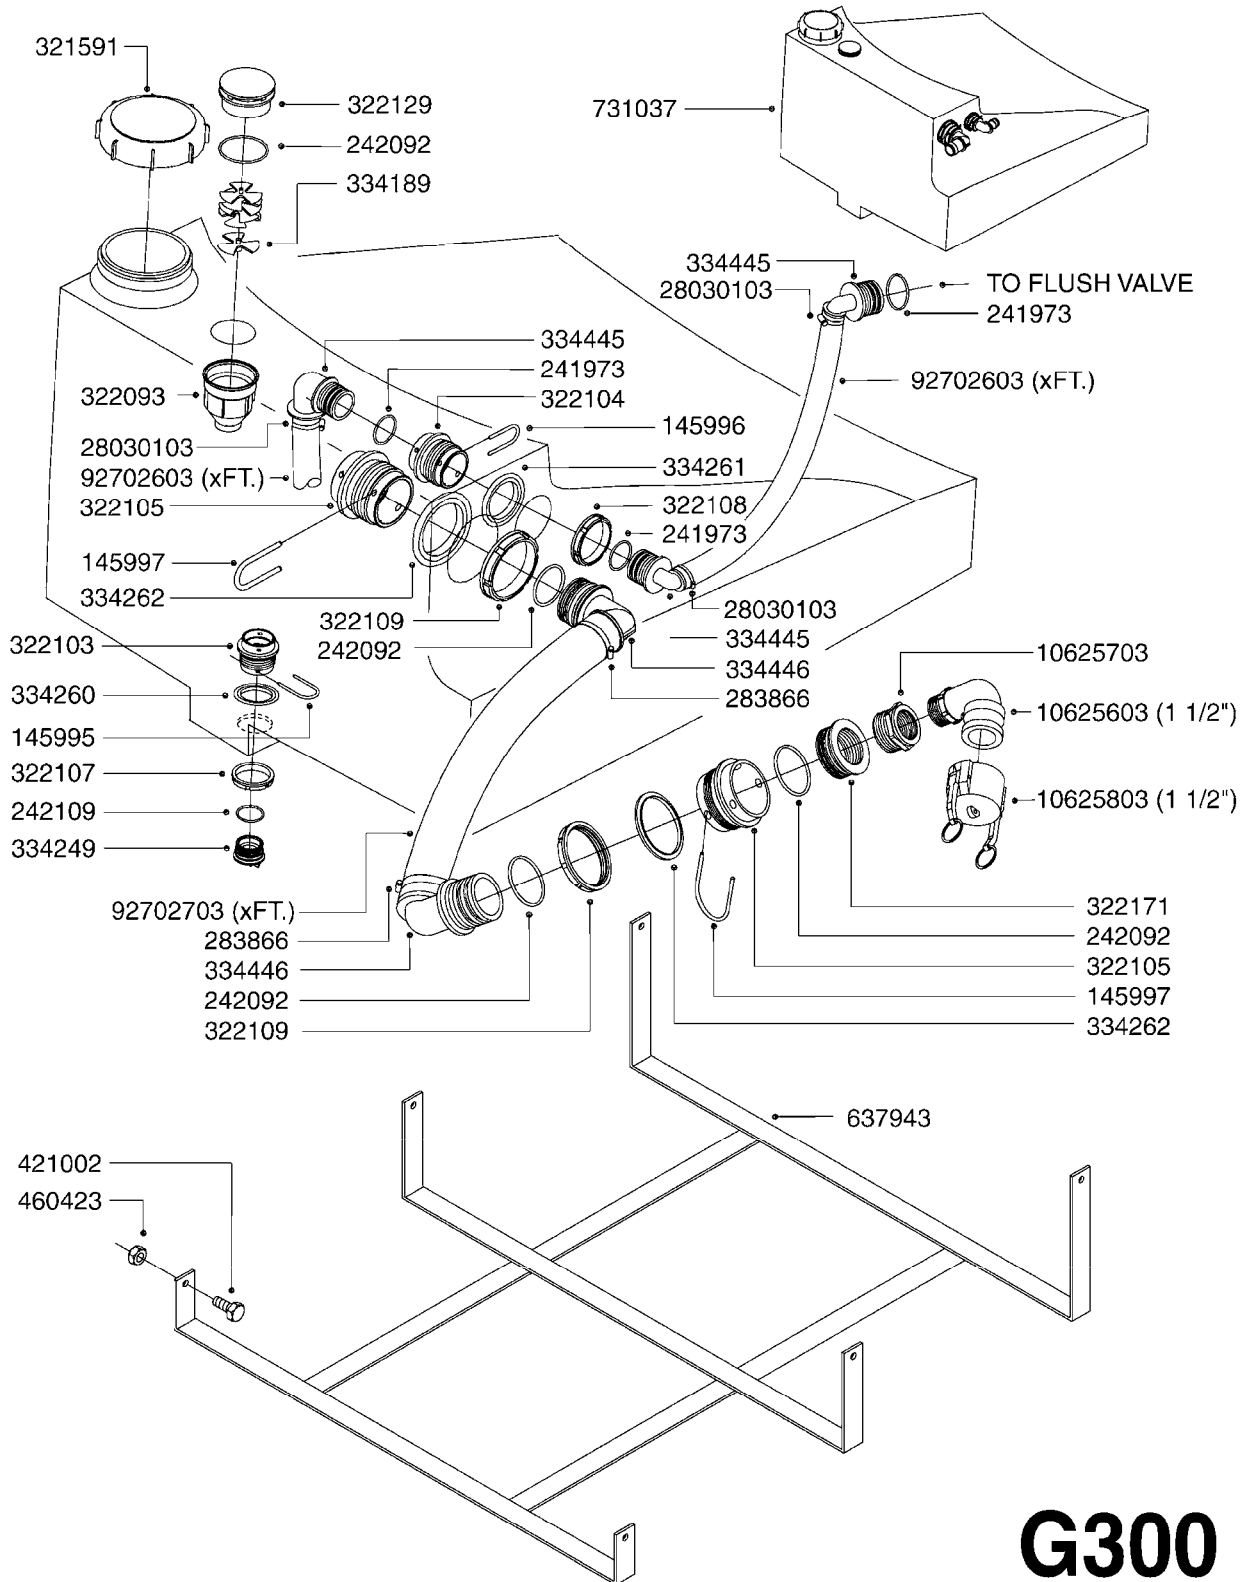

FLUSH SYS TANKMOUNT CM875/1200
G300-HIN, 09:12:09

Page 1
Date 19.03.2013 9:54

parts-n°	order qty	description
145995	1	FITT.DK S-53 FORK
145996	1	FITT.DK S-67 FORK
145997	1	FITT.DK S-93 FORK
241973	1	O-RING 44.2 x 3.0 (use-242353)
242092	1	O-RING D69.5X3 (Use-242351)
242109	1	O-RING D32.2x3.0 (USE 242354)
283866	1	CLAMP HOSE SCREW TYPE 2"DELTA
321591	1	LID 150MM NAV TK & FOAM MARKER
322093	1	HOUSING F.TANK VENT
322103	1	FITT.DK S-53 BULKHEAD
322104	1	FITT.DK S-67 BULKHEAD
322105	1	FITT.DK S-93 BULKHEAD DOUBLE
322107	1	FITT.DK S-53 BULKHEAD NUT
322108	1	FITT.DK S-67 BULKHEAD NUT
322109	1	FITT.DK S-93 BULKHEAD NUT
322129	1	LID F. TANK VENT ASSY.
322171	1	FITT.DK S-93 THREAD INS.2"BSP
334189	1	LIQUID SHIELD F. TANK VENT
334249	1	FITT.DK S-53 PLUG
334260	1	GASKET F. S-53 BULKHEAD
334261	1	GASKET F. S-67 BULKHEAD
334262	1	GASKET F.S-93 BULKHEAD
334445	1	FITT.DK S-67 ELB.1-1/2"
334446	1	FITT.DK S-93 ELB. 2' RUBBER
421002	1	BOLT HEX 8.8 DEL M10X30 FT
460423	1	NUT HEX M10X1.5 LOCK
637943	1	FLUSH TANK MNT BRKT CM875/1200
731037	1	TANK-FLUSH SYS.110G CM875/1200
10625603	1	QUICK COUPLER 1.50X1.50 BSP 90
10625703	1	FITT.PO.REDUCER 2.00 TO 1.50
10625803	1	CAP F.MALE QUICK COUPLER 1.50"
28030103	1	CLAMP HOSE GEAR P5/4-S1.5"6724
92702603	1	HOSE PVC SUCT GRAY 1-1/2"
92702703	1	HOSE PVC SUCT GRAY 2"