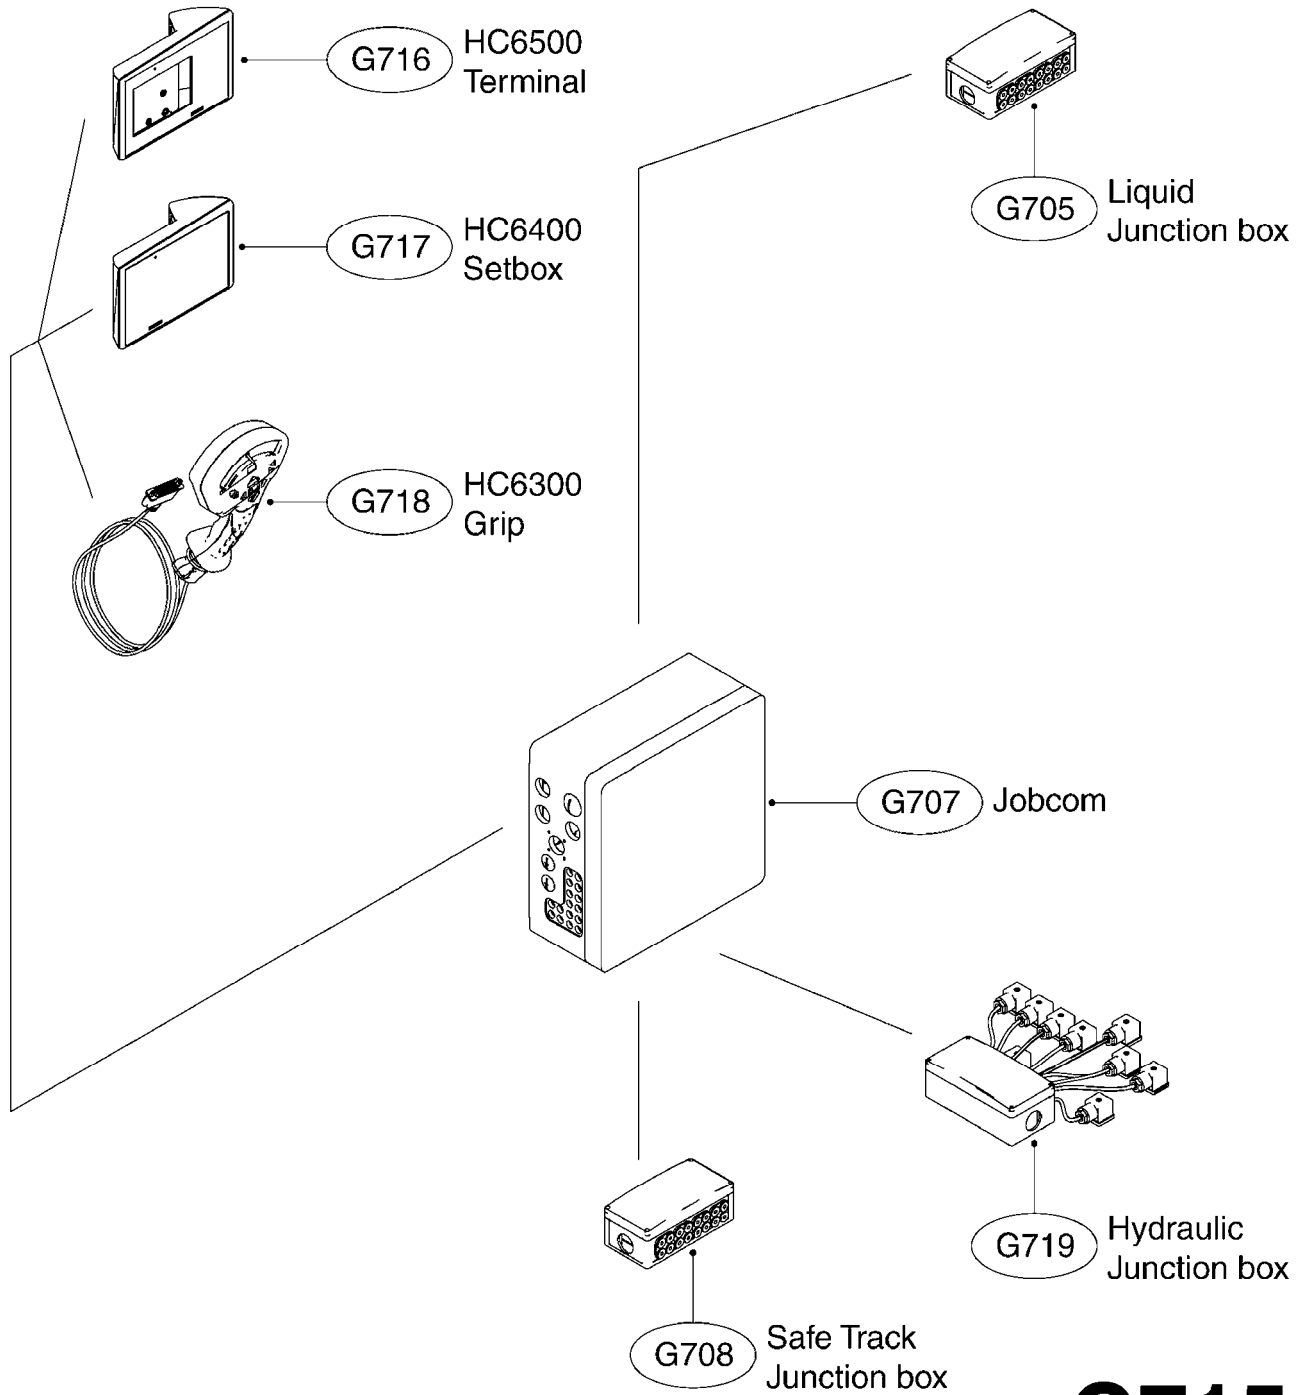

TURBOFILLER
G714-HIN, 26:04:12

Page 1
Date 19.03.2013 9:56

Pos.	parts-n°	order qty	description
1	145996	1	FITT.DK S-67 FORK
2	146312	1	BUSHING D13.0/D10.0X22MM
3	220929	1	DRAW SPRING D45.0/7.0-240.0
4	242353	1	O-RING D44.2X3.0 VITON F.S-67
5	284585	1	CLAMP HOSE GEAR 1" MINI 020
6	322224	1	FITT.DK S-67 TEE
7	330212	1	O-RING D19/D14X2.4 F.1/2"NUT
8	334244	1	FITT.DK S-67 ELB.1-1/4"
9	334261	1	GASKET F. S-67 BULKHEAD
10	334262	1	GASKET F.S-93 BULKHEAD
11	334444	1	FITT.DK S-67 STR.1-1/2" PVC
12	334680	1	CLAMP HOSE PLASTIC 1"
13	421222	1	BOLT HEX 8.8 DEL M10X75 FT
14	430286	1	BOLT HEX 8.8 DEL M12X30 FT
15	430323	1	BOLT HEX 8.8 DEL M12X60
16	430846	1	BOLT HEX 8.8 DEL M12X80
17	460423	1	NUT HEX M10X1.5 LOCK
18	460703	1	NUT HEX M12X1.75 LOCK
19	471125	1	WASHER D12/D6.4x1.6 SS
20	480779	1	PIN D5X55 SPLIT
21	14103100	1	SEAT F.CHECK VALVE D40.8 2010
22	16205100	1	LOCK HANDLE 132.8 X 125.8
23	16206900	1	PLATE 117.8 X 74.1
24	16221900	1	GUIDE BAR F. CHEMFILL NAV
25	22096300	1	TENSION SPRING D15/1.5 L=60.75
26	28030103	1	CLAMP HOSE GEAR P5/4-S1.5"6724
27	28084800	1	GASKET D415 W=20 H=10 NEOPRENE
28	32237100	1	LEAD IN S67 CHECK VALVE
29	33512400	1	ROTATOR FLUID D 128
30	33514700	1	AIR VALVE F. TURBO FILL
31	39120900	1	FITT.DK S67 STR.1" 1RG INSIDE
32	39122500	1	DISC D36, HOLE D12.5 T=3
33	39131300	1	EJECTOR NOZZLE Ø8.4 TURBOFILL
33	39131400	1	EJECTOR NOZZLE Ø10.4 TURBOFILL
33	39131500	1	EJECTOR NOZZLE Ø12.4 TURBOFILL
34	61020700	1	BRACKET F.WAND NAV'07 PAINTED
35	63062200	1	RINSETUBE D12 SS TURBOFILL
36	63067400	1	CONSOLE F. CHEMFILL NAV
37	63067500	1	BRACKET F. CHEMFILL NAV
38	63067600	1	HEAD BRACE F. CHEMFILL NAV
39	72089900	1	CHECK VALVE S67 SUBASMBLY.2001
40	72317300	1	NOZZLE/PIERCE F. RINSE CF/NCM
41	72479600	1	TURBOFILL TANK+LID+ETC. COMPL NAVIGATOR HOPPER 9.25 GAL (35 L)
41	72691800	1	CHEMFILLER HOPPER W/LID 25L RANGER HOPPER 6.5 GAL (25 L)
42	72482000	1	MANIFOLD S25 CHEMFILL
43	72526700	1	PLAST.TRIGGER+HOSE+TUBE
44	72530500	1	LID F.TURBOFILL
45	72530700	1	REP. KIT F. MANIFOLD S25 TURB.
46	72530800	1	KIT LOCKING DEVICE F.TURBOFILL
47	72539900	1	TURBO FILL HOPPER W/BRACKET NAVIGATOR HOPPER 9.25 GAL (35 L)
47	72738800	1	TURBOFILL HOPPER W/BRKT 25L RANGER HOPPER 6.5 GAL (25 L)
48	72540100	1	TURBO FILL MOUNTING BRCK NAV
49	92702603	1	HOSE PVC SUCT GRAY 1-1/2"
50	92712403	1	HOSE R X1" X300PSI WP X0012"
51	92738900	1	HOSE R X PVC X 1-1/4" 0012"

G715