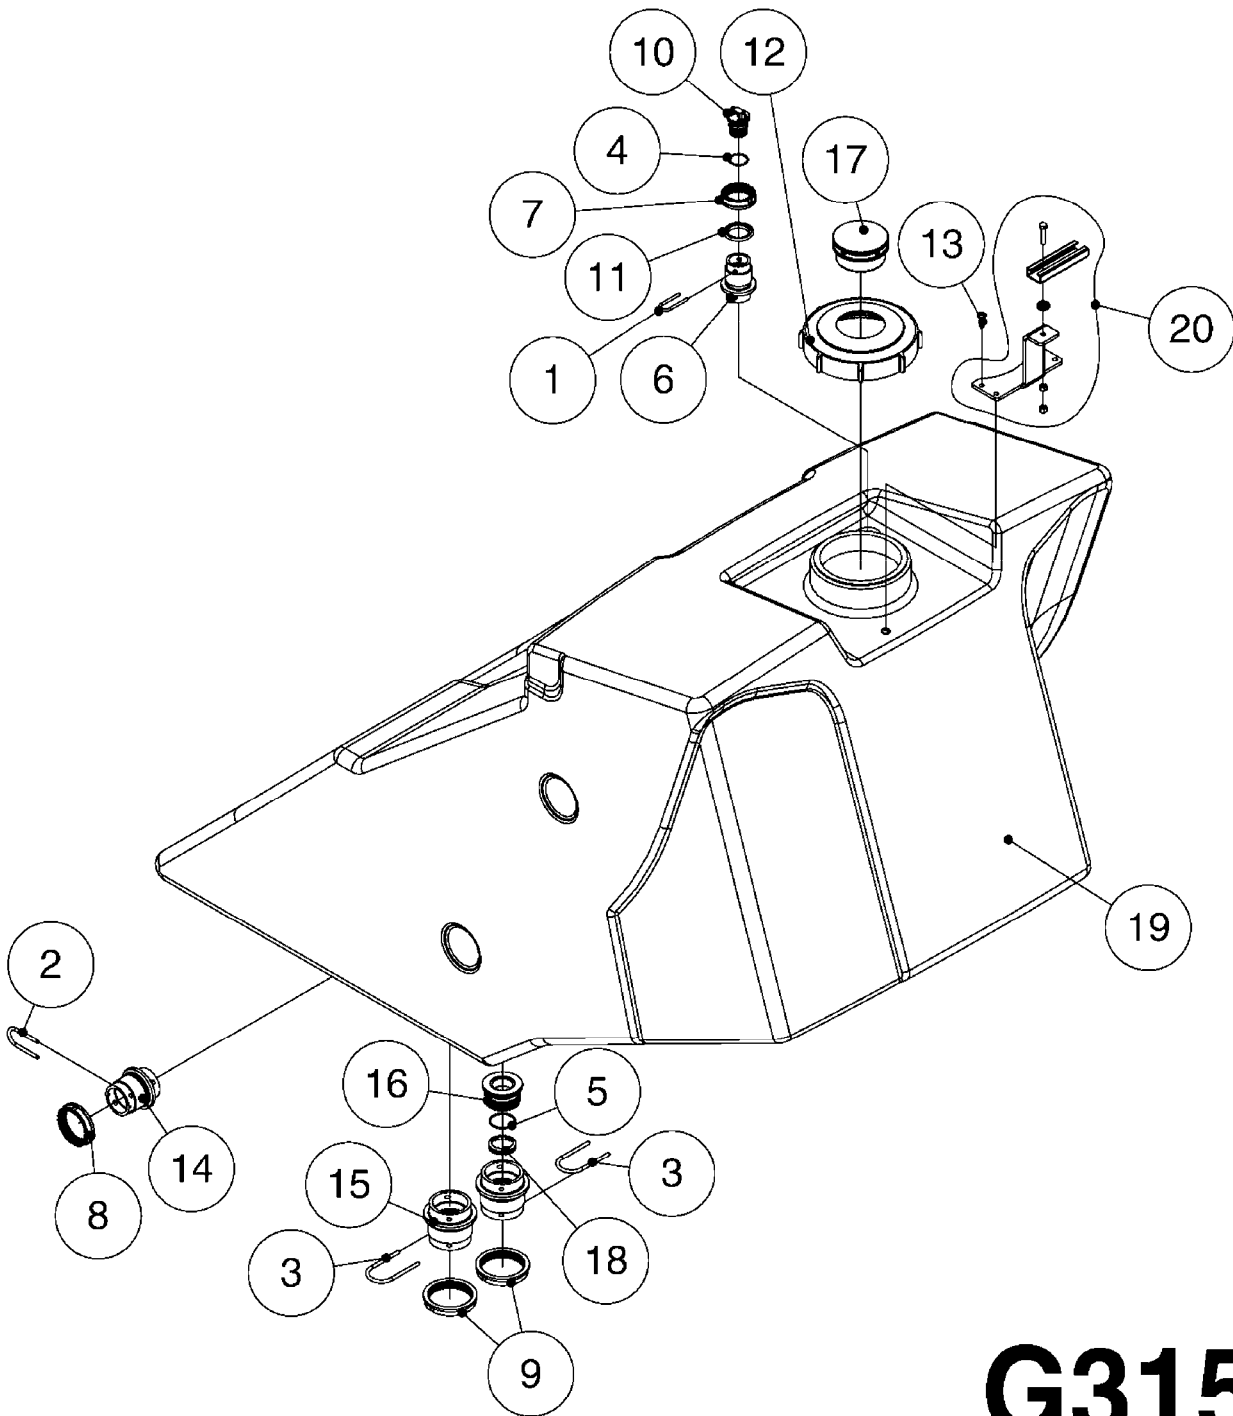

**FOR HOSES AND HOSE
CLAMPS, SEE H120 & H130**

G314

FLUSH SYSTEM - RANGER
G314-HIN, 25:04:11

Page 1
Date 19.03.2013 9:54

Pos.	parts-n°	order qty	description
1	145995	1	FITT.DK S-53 FORK
2	145996	1	FITT.DK S-67 FORK
3	145996	1	FITT.DK S-67 FORK
			S-67 MODELS WITHOUT THREADED CAP (15)
3	145997	1	FITT.DK S-93 FORK
			S-93 MODELS WITH THREADED CAP (15)
4	242351	1	O-RING D69.5X3.0 VITON F.S-93
			S-93 MODELS WITH THREADED CAP (15)
4	242353	1	O-RING D44.2X3.0 VITON F.S-67
			S-67 MODELS WITHOUT THREADED CAP (15)
5	322107	1	FITT.DK S-53 BULKHEAD NUT
6	322108	1	FITT.DK S-67 BULKHEAD NUT
7	322108	1	FITT.DK S-67 BULKHEAD NUT
			S-67 MODELS WITHOUT THREADED CAP (15)
7	322109	1	FITT.DK S-93 BULKHEAD NUT
			S-93 MODELS WITH THREADED CAP (15)
8	322337	1	FITT.DK S-93 ELB.2"BSP 45D
			S-93 MODELS WITH THREADED CAP (15)
8	334250	1	FITT.DK S-67 PLUG
			S-67 MODELS WITHOUT THREADED CAP (15)
9	726463	1	FITT.DK S53 BULKHEAD W/GASKET
10	726464	1	FITT.DK S-67 BULKHEAD W/GASKET
11	726464	1	FITT.DK S-67 BULKHEAD W/GASKET
			S-67 MODELS WITHOUT THREADED CAP (15)
11	726465	1	FITT.DK S-93 BULKHEAD W/GASKET
			S-93 MODELS WITH THREADED CAP (15)
12	726578	1	FITT.DK S53 PLUG WITH O-RING
13	727224	1	FITT.DK S-67 ELB.1-1/2"
14	10052203	1	LID VENT ASSY
15	10053603	1	FITT. CAPNUT 2"BSP 5601
16	10064203	1	SET SEALING SPONGE RUBBER
17	10102203	1	GASKET F.16" LID BREATHER
18	10619703	1	SCREW SS #6x3/4' SELF TAPPING
19	10619803	1	LID HOUSING TREADED F. 6'
20	35003903	1	TANK, FLUSH 250L RANGER DK PIG