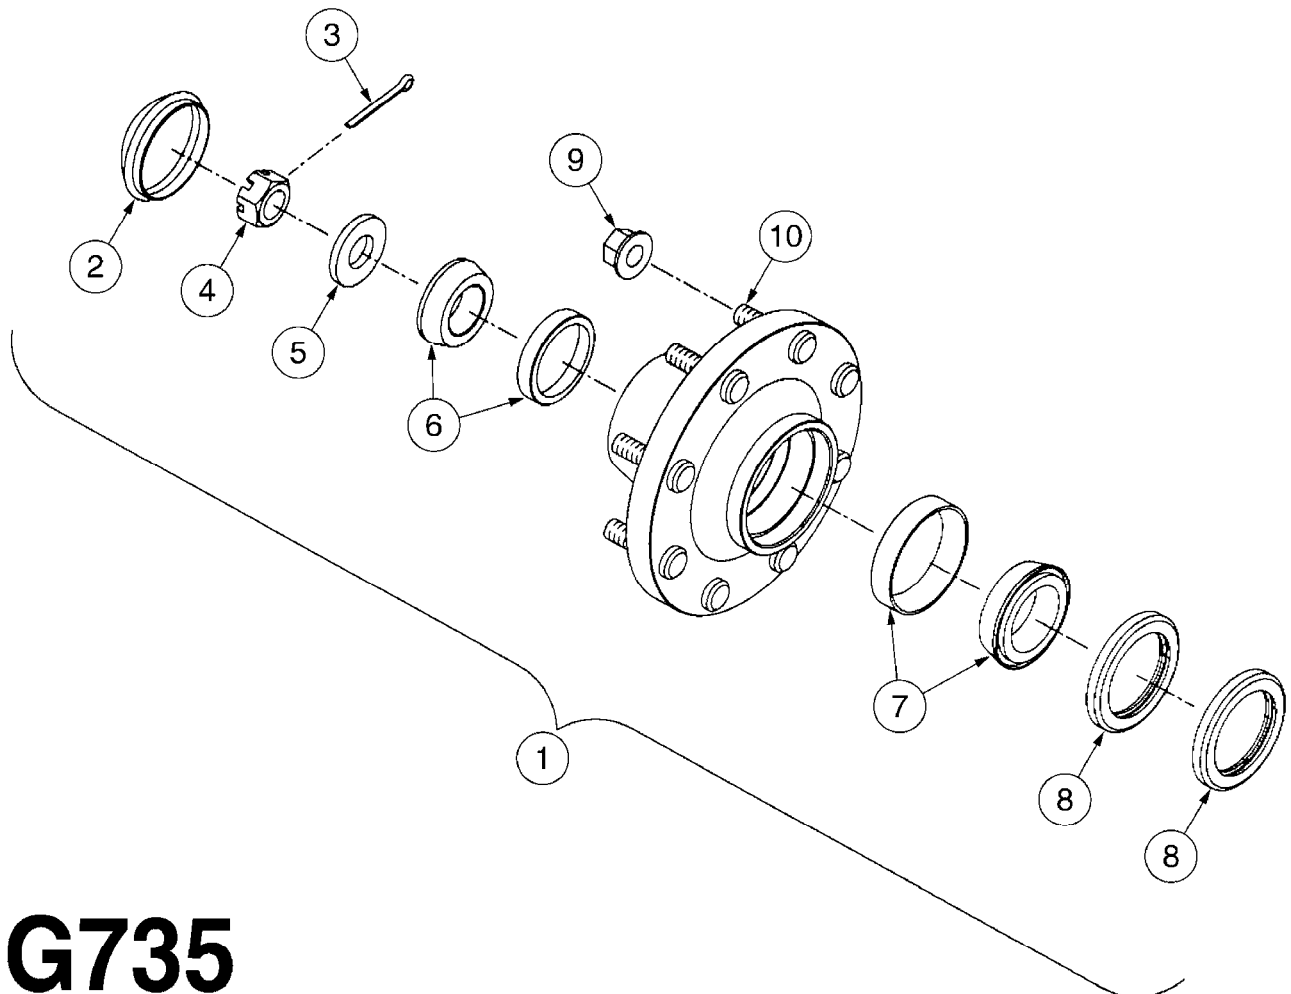

G735

CAMOPLAST HUB ASSEMBLY - IDLER
G735-HIN, 17:10:12

Page 1

Date 19.03.2013 9:56

Pos.	parts-n°	order qty	description
1	28078303	1	HUB ASSY.IDLER, G60-8
2	28081403	1	DUST CAP
3	28081503	1	COTTER PIN 7/32" X 2-1/4"
4	28081603	1	CASTLE NUT 1-1/4"-12
5	28081703	1	WASHER 1.28"IDX2.5"ODX0.13"
6	28081803	1	BEARING ASSEMBLY - OUTER
7	28081903	1	BEARING ASSEMBLY - INNER
8	28082003	1	WHEEL SEAL, SINGLE LIP
9	28082103	1	LUG NUT SET (8) IDLER
10	28082203	1	WHEEL STUD SET (8) IDLER