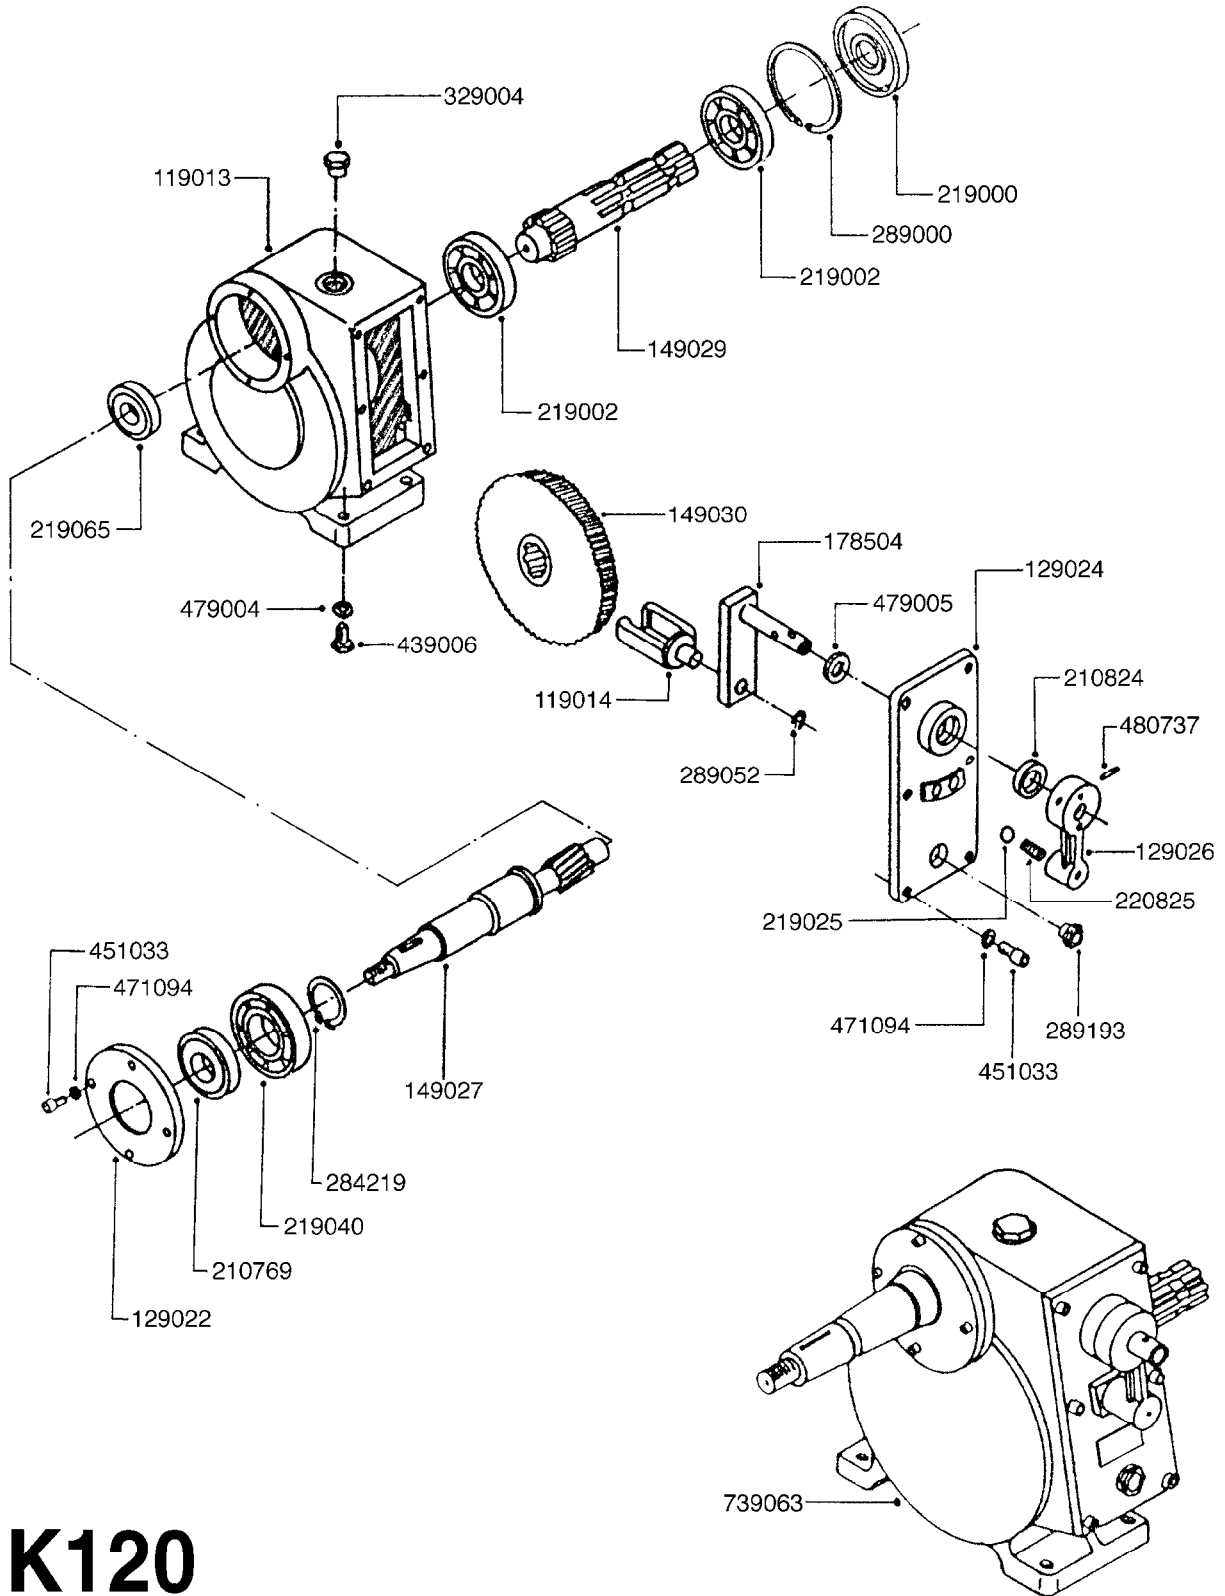

K120

LP - GEAR BOX
K120-HIN, 01:01:01

Page 1

Date 19.03.2013 9:58

parts-n°	order qty	description
119013	1	GEAR BOX HOUSING 1-V
119014	1	SHIFT HEAD F. 1-GEAR GEAR BOX
129022	1	GEAR BOX LID 1 GEAR TURB.
129024	1	COVER F. 1-GEAR GEAR BOX
129026	1	LEVER FOR ARM
149027	1	SHAFT OUTPUT F.GEARBOX LP
149029	1	AXLE SHAFT
149030	1	GEARWHEEL Z = 22 M = 3.5
178504	1	ARM FOR 1-GEAR GEAR BOX
210769	1	SEAL OIL 62 X 40 X 10
210824	1	SEAL OIL 18 X 7
219000	1	OIL SEAL 35 X 72 X 10
219002	1	BEARING 6207
219025	1	BALL D15 STAINLESS
219040	1	BEARING
219065	1	BEARING NJ-304
220825	1	SPRING F.GEAR CHANGE
284219	1	SNAP-RING OUTER 40X1.75
289000	1	SNAP-RING INNER
289052	1	SNAP-RING E-18
289193	1	OIL LEVEL GLASS
329004	1	PLUG F.OIL HOLE GEARBOX F.SPV
439006	1	PLUG F.OIL HOLE GEARBOX F.LE
451033	1	SCREW M8X25 HEX
471094	1	WASHER D8,4 STAR
479004	1	SEAL F.OIL PLUG GEARBOX LE
479005	1	WASHER D18 DIN 6916
480737	1	PIN CLAMP D6X45 alt 480749
739063	1	GEAR BOX F.LP