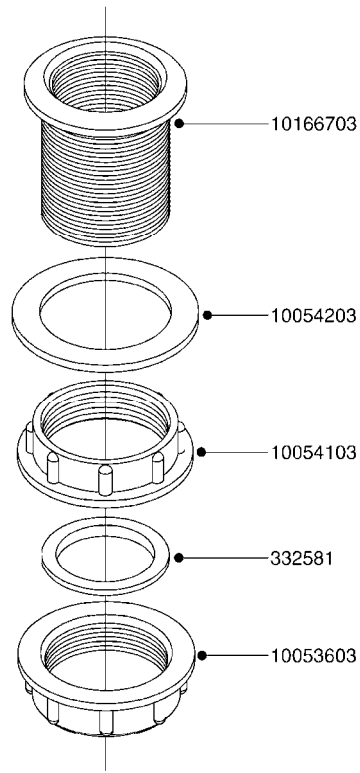

EARLY MODELS

COMPLETE ASSEMBLIES
WHOLEGOODS ITEMS

724947 - COMPLETE ASSEMBLY