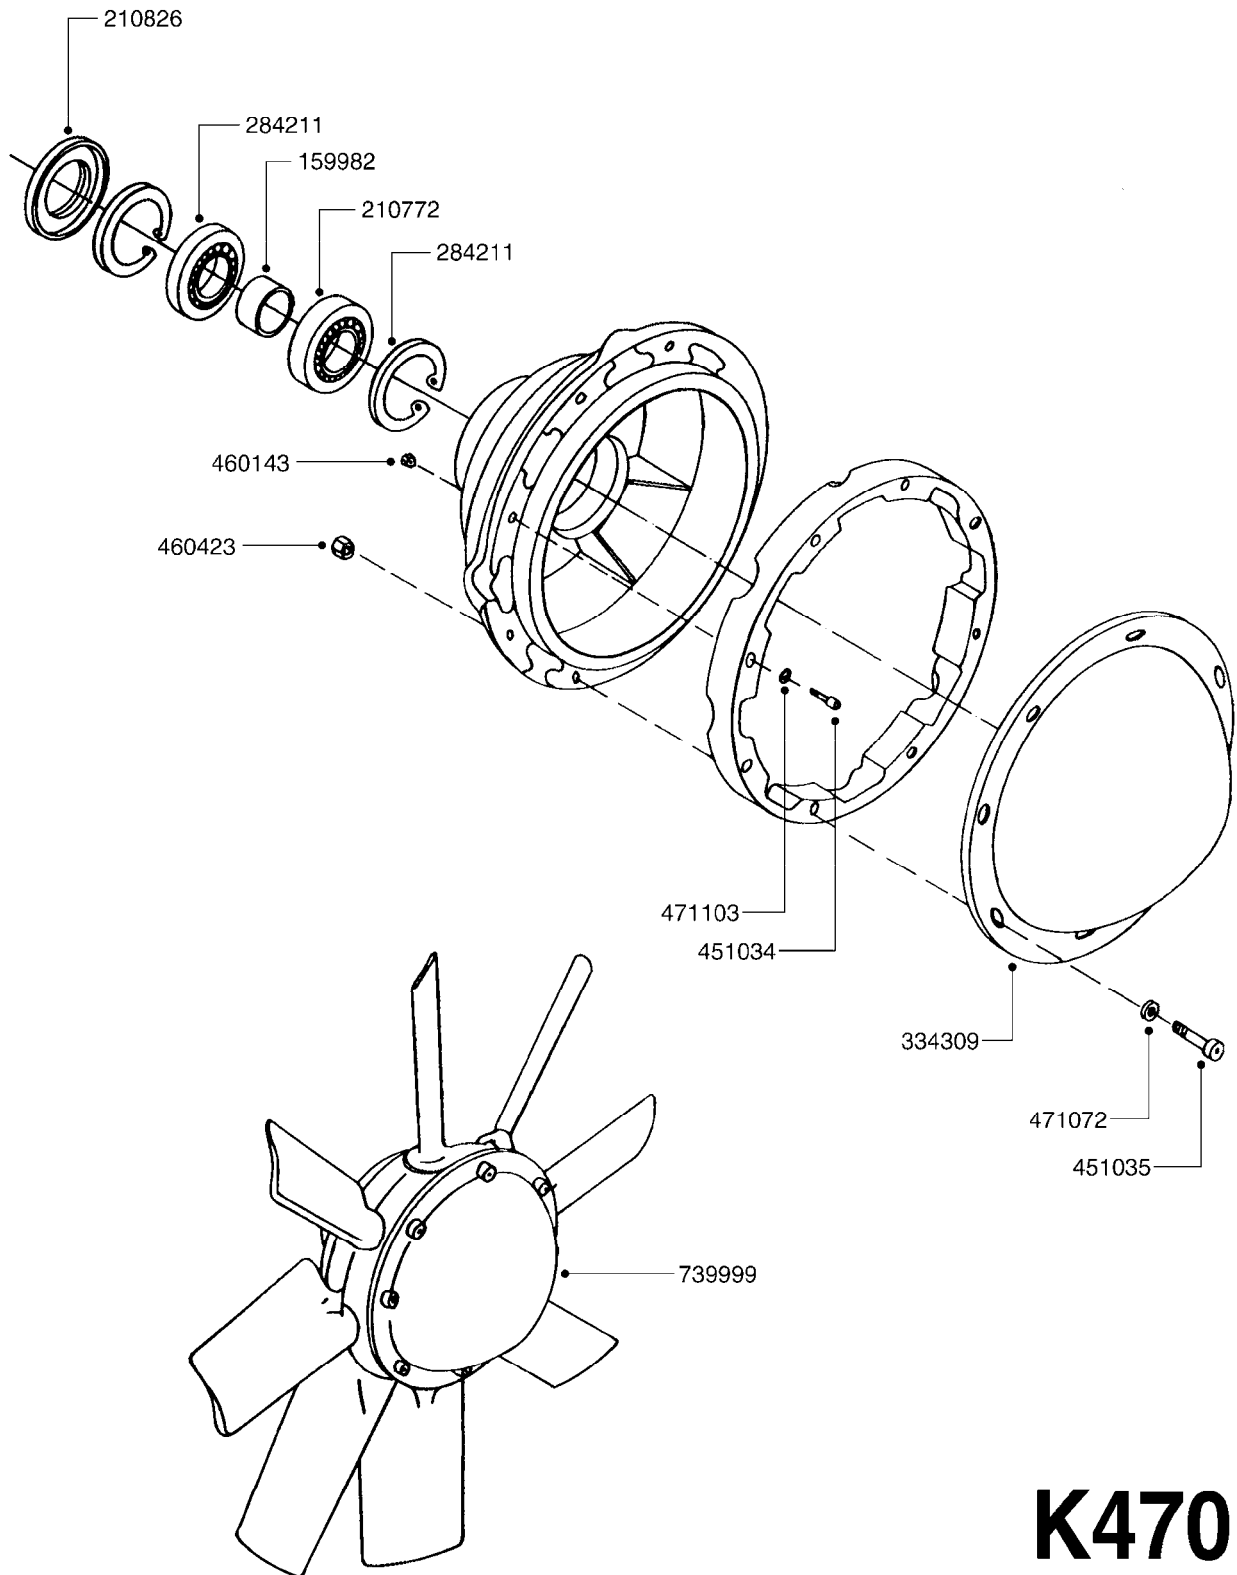

ZENIT - 32" AXIAL FAN
K470-HIN, 22:06:07

Page	0
Date	19.03.2013 9:59

ZENIT - 32" AXIAL FAN
K470-HIN, 22:06:07

Page 1
Date 19.03.2013 9:59

parts-n°	order qty	description
159982	1	DISTANCE TUBE FOR 820
210772	1	BALL BEARING 6208 2RS1
210826	1	SEAL OIL 45 X 10
284211	1	SNAP-RING INNER 80X2.5
334309	1	SHIELD
451034	1	SCREW M8X50 HEX
451035	1	SCREW M10X70 HEX
460143	1	NUT HEX M8 LOCK
460423	1	NUT HEX M10X1.5 LOCK
471072	1	WASHER M10 EL2
471103	1	WASHER D8 BRASS
739999	1	BLOWER WHEEL D.820