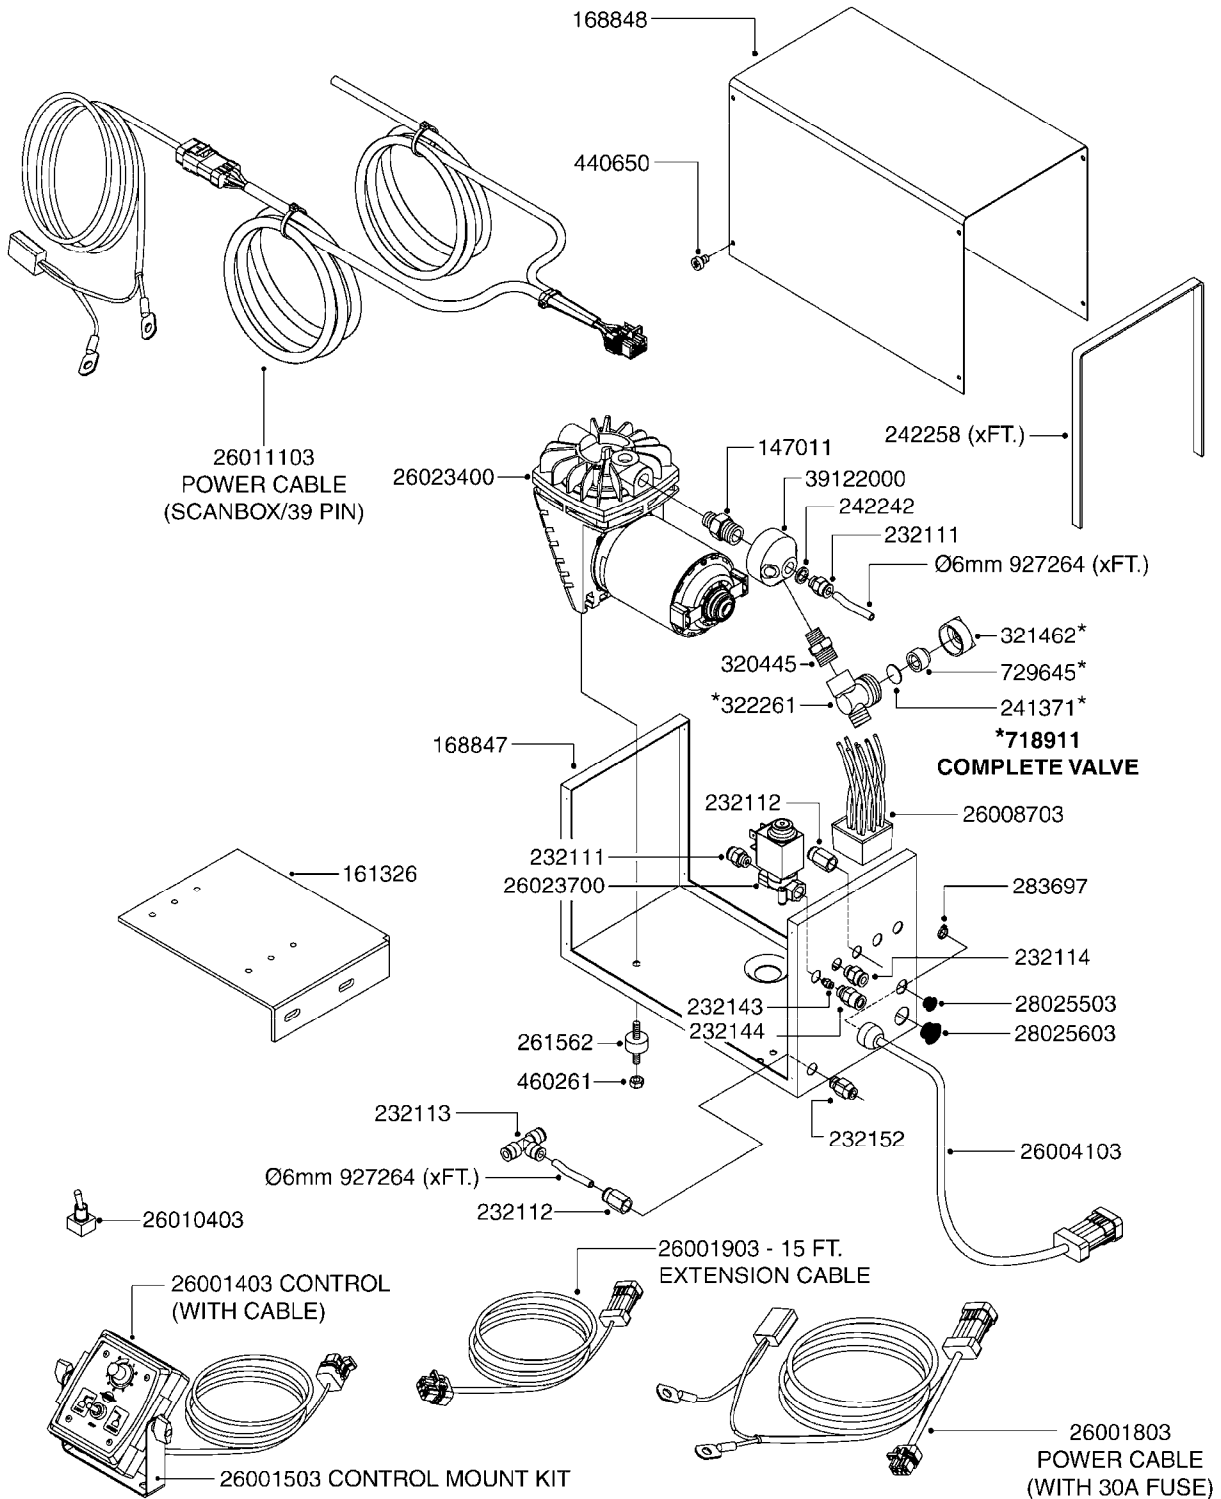

G342

*Ø8mm 927306 (xFT.)
*Ø10mm 927330 (xFT.)

70019403 - COMPLETE ASSEMBLY

FOAM MARKER COMPRESSOR 2007
G342-HIN, 17:12:07

Page 1
Date 19.03.2013 9:54

parts-n°	order qty	description
147011	1	HEX NIPPLE 3/8'X1/4'BSP BRASS
161326	1	MOUNT BKT. F. FOAM COMP.BOX 98
168847	1	ENCLOSURE LOWER F.MARKER
168848	1	COVER F. FOAM MARKER
232111	1	QUICK COUPLER 6MM X 1/8 EXT.
232112	1	QUICK COUPLER 6MM 1/8 INT.
232113	1	QUICK COUPLER 6MM T-PIECE
232114	1	COUPLER 1/8" THREADX8MM HOSE
232143	1	REDUCER 1/4'INT-1/8'EXT
232144	1	QUICK COUPLER 10MM X 1/4 EXT
232152	1	QUICK COUPLER 8MMX1/8 EXT.LONG
241371	1	DIAPHRAGM F.NO-DRIP,VULC
242242	1	O-RING F.AIR HOSE FITTING
242258	1	TRIM 3X10 SELF ADHESIVE 0012"
261562	1	RUBBER DAMPER 2XM6X25
283697	1	TIESTRAP 200MM
320445	1	FITT.DK HN 1/4"X3/8" BSP
321462	1	CAP F.NO-DRIP ASSY.
322261	1	HOUSING F.SAFETY VALVE 3/8"
440650	1	SCREW 3.5x13 STAINLESS
460261	1	NUT HEX M6X1 LOCK
718911	1	VALVE (SAFETY) F.MARKER
729645	1	NON-DRIP SPRING ASSY.GREEN 10
927264	1	HOSE R X PE D6/D4 X 0012"
927306	1	HOSE R X PE D8/D6 X 0012"BLACK
927330	1	HOSE R X PE D10/D8 X 012"BLACK
26001403	1	HC FOAM MARKR CONSOLE VS3.0.00
26001503	1	HC FOAM MARKER CONSOLE MT.KIT
26001803	1	POWER CABLE
26001903	1	15' 7-PIN EXTENSION CABLE
26004103	1	FOAM MARKER CNTRL MOD CABL STD
26008703	1	FOAM MARKER CONTROL SCII
26010403	1	TOGGLE SWITCH MICRO-TRAK F.M.
26011103	1	FOAMER POWER/CONTROL CABLE 39P
26023400	1	COMPRESSOR F.FOAM MARKER CM40
26023700	1	SOLENOID VAL 12V 1/8' FLO '07
28025503	1	PLUG F.DRILLED HOLE 1/2"
28025603	1	PLUG F.DRILLED HOLE 3/4"
39122000	1	DISTR.HOUSING F.FOAM MARKER'07
70019403	1	FOAM MARKER COMPRESSOR KIT STD