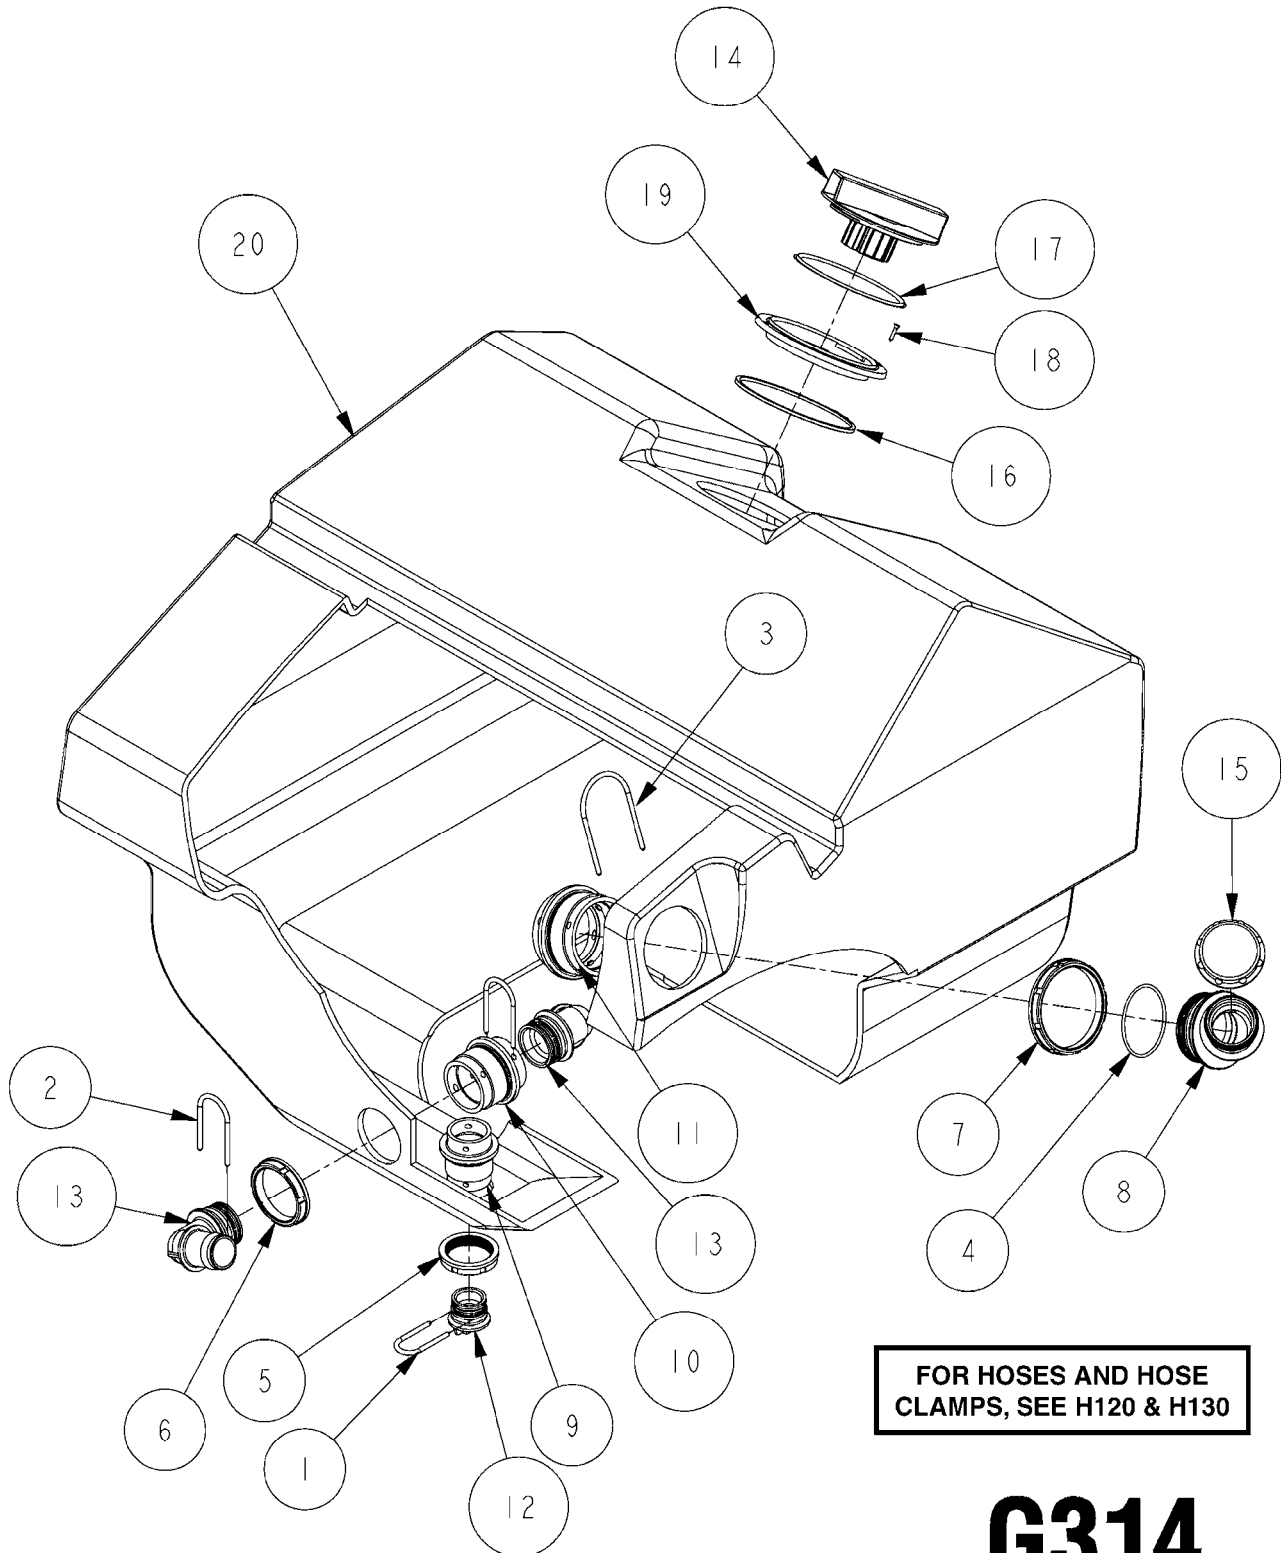

**FOR HOSES AND HOSE
CLAMPS, SEE H120 & H130**

G314

FLUSH SYSTEM - RANGER
G314-HIN, 25:04:11

Page 1
Date 19.03.2013 9:54

Pos.	parts-n°	order qty	description
1	145995	1	FITT.DK S-53 FORK
2	145996	1	FITT.DK S-67 FORK
3	145996	1	FITT.DK S-67 FORK
			S-67 MODELS WITHOUT THREADED CAP (15)
3	145997	1	FITT.DK S-93 FORK
			S-93 MODELS WITH THREADED CAP (15)
4	242351	1	O-RING D69.5X3.0 VITON F.S-93
			S-93 MODELS WITH THREADED CAP (15)
4	242353	1	O-RING D44.2X3.0 VITON F.S-67
			S-67 MODELS WITHOUT THREADED CAP (15)
5	322107	1	FITT.DK S-53 BULKHEAD NUT
6	322108	1	FITT.DK S-67 BULKHEAD NUT
7	322108	1	FITT.DK S-67 BULKHEAD NUT
			S-67 MODELS WITHOUT THREADED CAP (15)
7	322109	1	FITT.DK S-93 BULKHEAD NUT
			S-93 MODELS WITH THREADED CAP (15)
8	322337	1	FITT.DK S-93 ELB.2"BSP 45D
			S-93 MODELS WITH THREADED CAP (15)
8	334250	1	FITT.DK S-67 PLUG
			S-67 MODELS WITHOUT THREADED CAP (15)
9	726463	1	FITT.DK S53 BULKHEAD W/GASKET
10	726464	1	FITT.DK S-67 BULKHEAD W/GASKET
11	726464	1	FITT.DK S-67 BULKHEAD W/GASKET
			S-67 MODELS WITHOUT THREADED CAP (15)
11	726465	1	FITT.DK S-93 BULKHEAD W/GASKET
			S-93 MODELS WITH THREADED CAP (15)
12	726578	1	FITT.DK S53 PLUG WITH O-RING
13	727224	1	FITT.DK S-67 ELB.1-1/2"
14	10052203	1	LID VENT ASSY
15	10053603	1	FITT. CAPNUT 2"BSP 5601
16	10064203	1	SET SEALING SPONGE RUBBER
17	10102203	1	GASKET F.16" LID BREATHER
18	10619703	1	SCREW SS #6x3/4' SELF TAPPING
19	10619803	1	LID HOUSING TREADED F. 6'
20	35003903	1	TANK, FLUSH 250L RANGER DK PIG