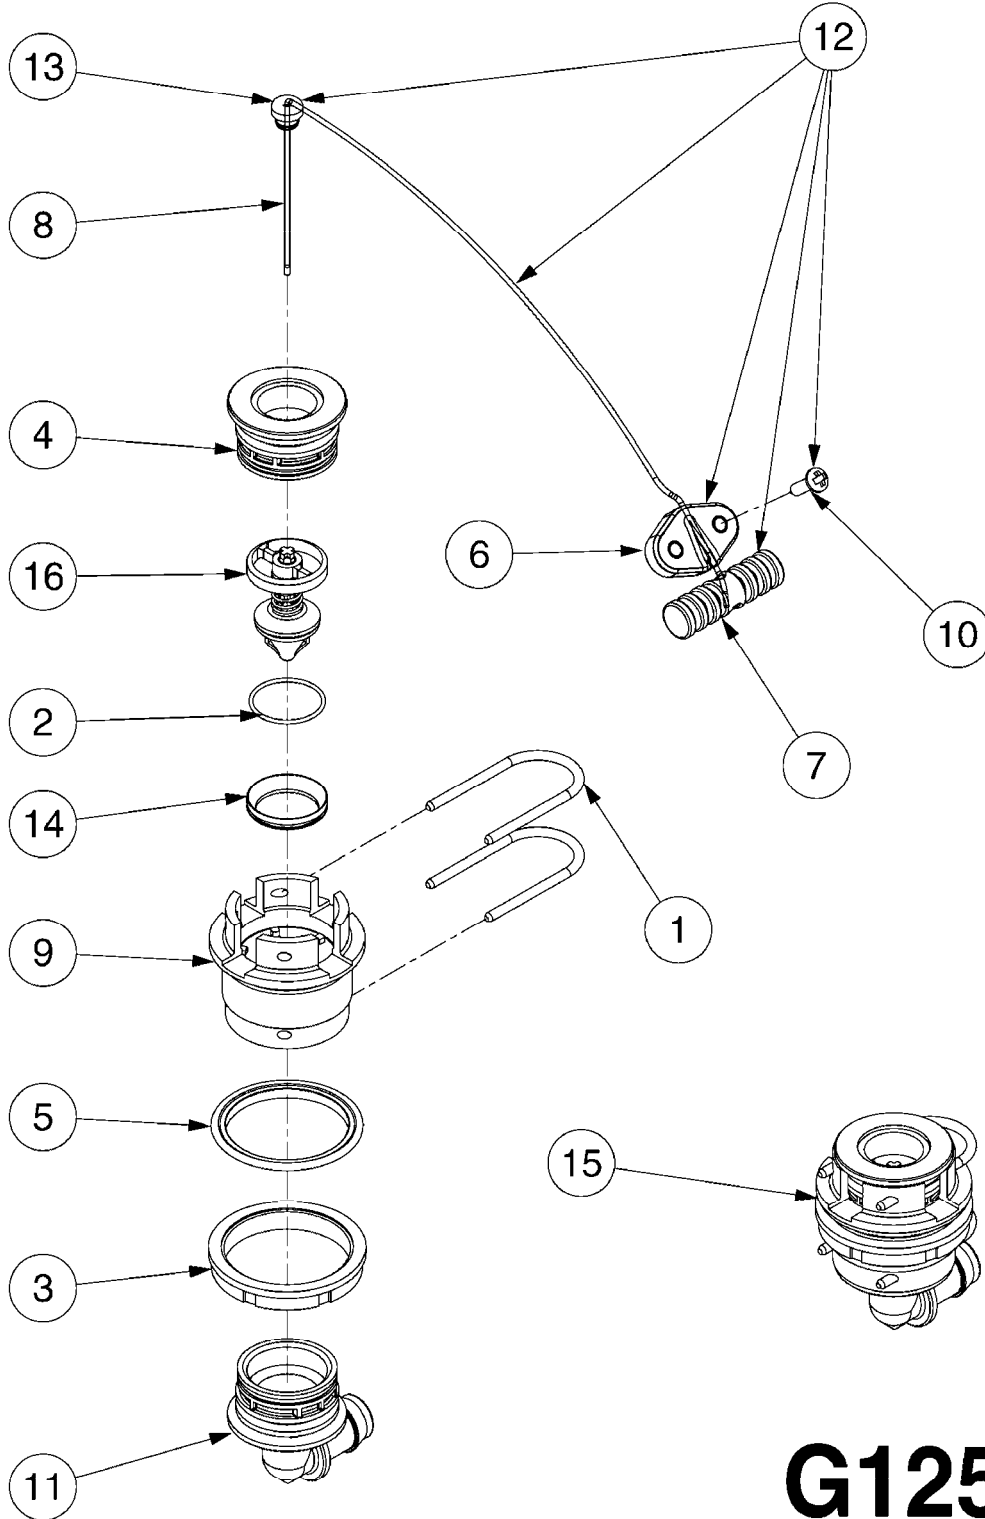

G125

DRAIN ASSEMBLY-PULL CORD S67
G125-HIN, 05:04:12

Page 1
Date 19.03.2013 9:53

Pos.	parts-n°	order qty	description
1	145996	1	FITT.DK S-67 FORK
2	242504	1	O-RING D35x2 NITRIL
3	322108	1	FITT.DK S-67 BULKHEAD NUT
4	322132	1	FITT.DK S-67 THREAD INS.1'BSP
5	334261	1	GASKET F. S-67 BULKHEAD
6	334469	1	CLEVIS F.CORD TOP DRAIN ASSY.
7	334472	1	HANDLE FOR TOP DRAIN
8	390982	1	CORD NYLON 4000MM
9	391075	1	DRAIN BULKHEAD ,S-67
10	440392	1	SCREW NO.14 1"
11	726572	1	FITT.DK S-67 1" ELBOW 90 ASSY.
12	741813	1	PARTS FOR S67 DRAIN
13	14001500	1	GROMMET F.TOP DRAIN CORD
14	14103100	1	SEAT F.CHECK VALVE D40.8 2010
15	72351400	1	DRAIN,S67 TOP
16	72351500	1	PLUNGER/CONE W. ORING S67DRAIN