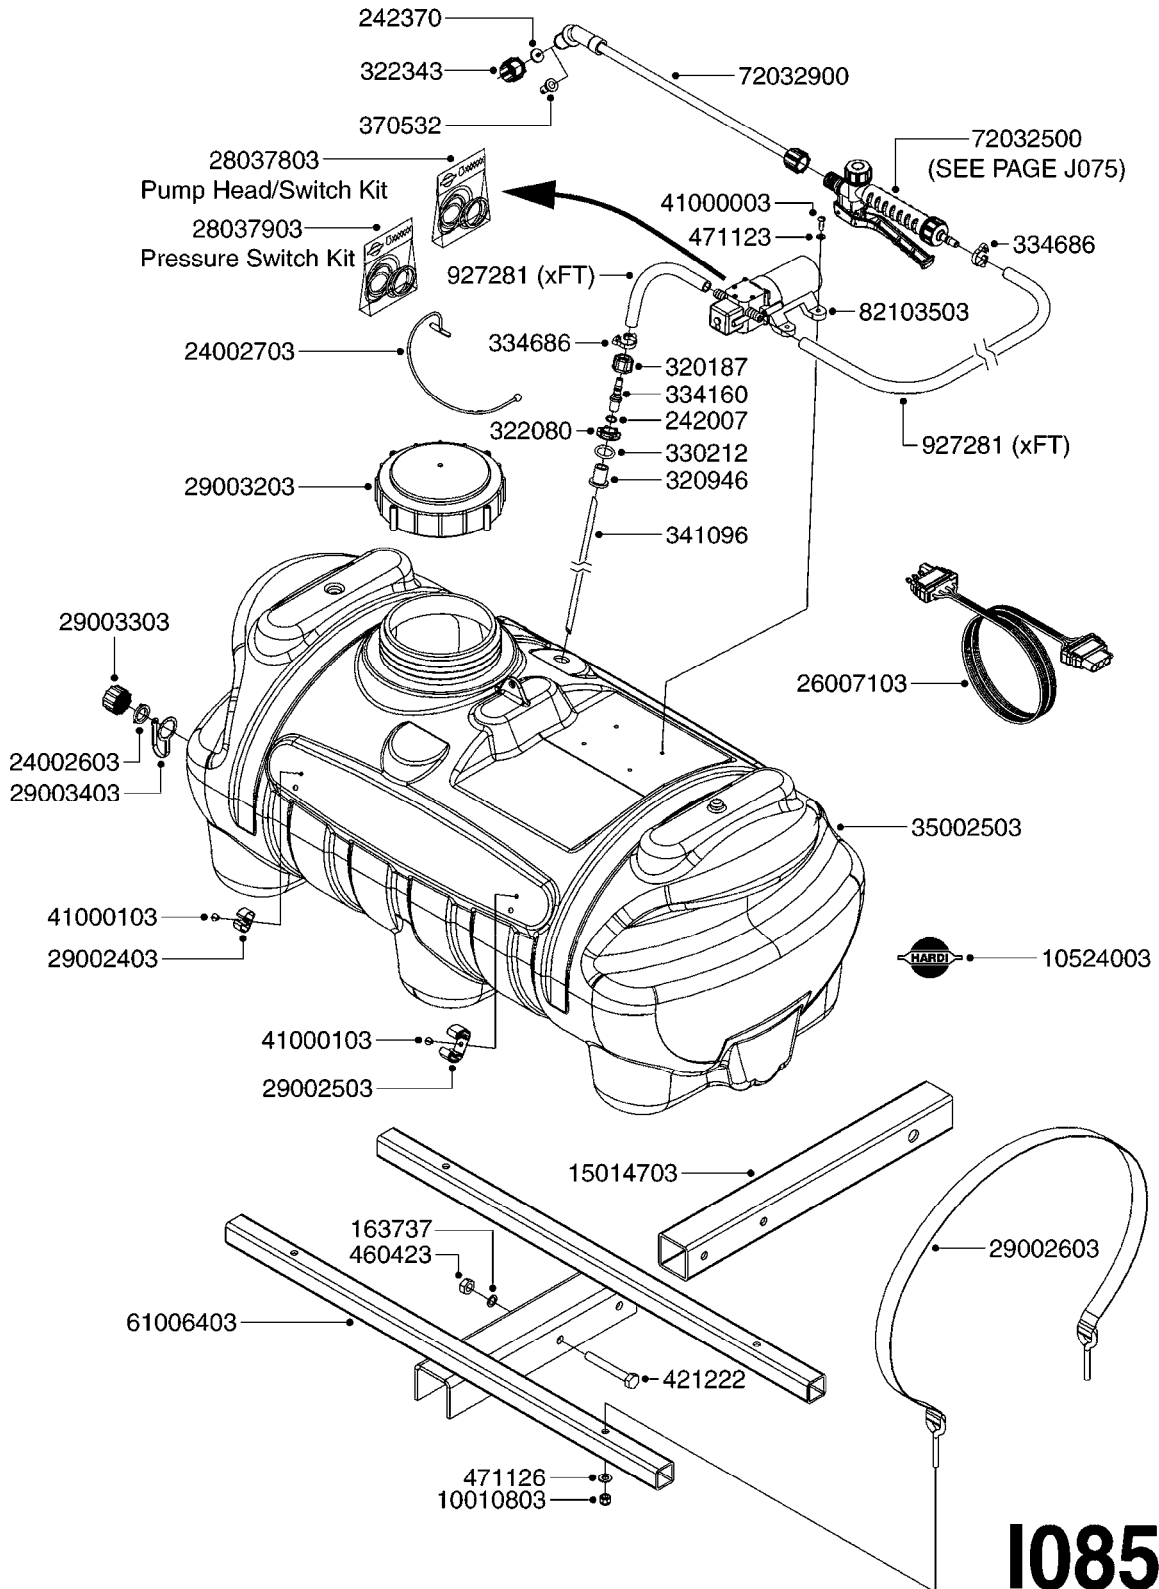

I085

RECEIVER HITCH 25 TANK & FRAME
I085-HIN, 13:06:08

Page 1
Date 19.03.2013 9:57

parts-n°	order qty	description
163737	1	WASHER D15.5/D10.5X1
242007	1	O-RING D9.1X1.6
242370	1	BACKING WASHER
320187	1	FITT.DK CAP 3/8" BSP BLACK
320946	1	FITT.DK BULKHEAD 3/8' BSP SING
322080	1	NUT 3/8' BSP (FINGER)
322343	1	NOZZLE CAP M18 X 1.5 - 1999
330212	1	O-RING D19/D14X2.4 F.1/2"NUT
334160	1	HOSE PIPE BRANCH 5/16'
334686	1	CLAMP HOSE PLASTIC 5/16'
341096	1	SUCTION HOSE D7 X 450 C5
370532	1	NOZZLE FLAT FAN 4625-36
421222	1	BOLT HEX 8.8 DEL M10X75 FT
460423	1	NUT HEX M10X1.5 LOCK
471123	1	WASHER D10/D5.3X1
471126	1	WASHER D16/D8.4X1.6 SS
927281	1	HOSE R X PVC X 5/16 X 0012"
10010803	1	NUT HEX NC (NYLON LOCK) 5/16
10524003	1	DECAL COMPANY 3.5"X2.7"
15014703	1	RECEIVER TUBE RECEIVER SPRAYER
24002603	1	OUTLET CAP GASKET, R.S.
24002703	1	TANK LID LANYARD, R.S.
26007103	1	WIRE EXTENSION 24" 4-POLE FLAT
28037803	1	PUMP HEAD/SWITCH KIT(82103503)
28037903	1	PRES.SWITCH KIT(82103503)35PSI
29002403	1	GRIPPER CLIP COATED 3/8"-5/8"
29002503	1	GRIPPER CLIP COATED 1"-1-1/2"
29002603	1	TANK STRAP RS 25 GAL 43.9"
29003203	1	TANK LID F.RECEIVER SPRAYER 5"
29003303	1	OUTLET CAP, BLACK R.S.
29003403	1	OUTLET CAP TETHER, R.S.
35002503	1	TANK SPOT SPRAYER 25 GAL
41000003	1	MACHINE SCREW #10-24x1/4" SS
41000103	1	MACHINE SCREW #10-24x5/8" SS
61006403	1	TANK FRAME RECEIVER SPRAYER
72032500	1	CP TRGGR VLV ASSY,NEW STYLE'00
72032900	1	PLASTIC WAND 20"
82103503	1	PUMP 1 GPM FLOJET LF172201D