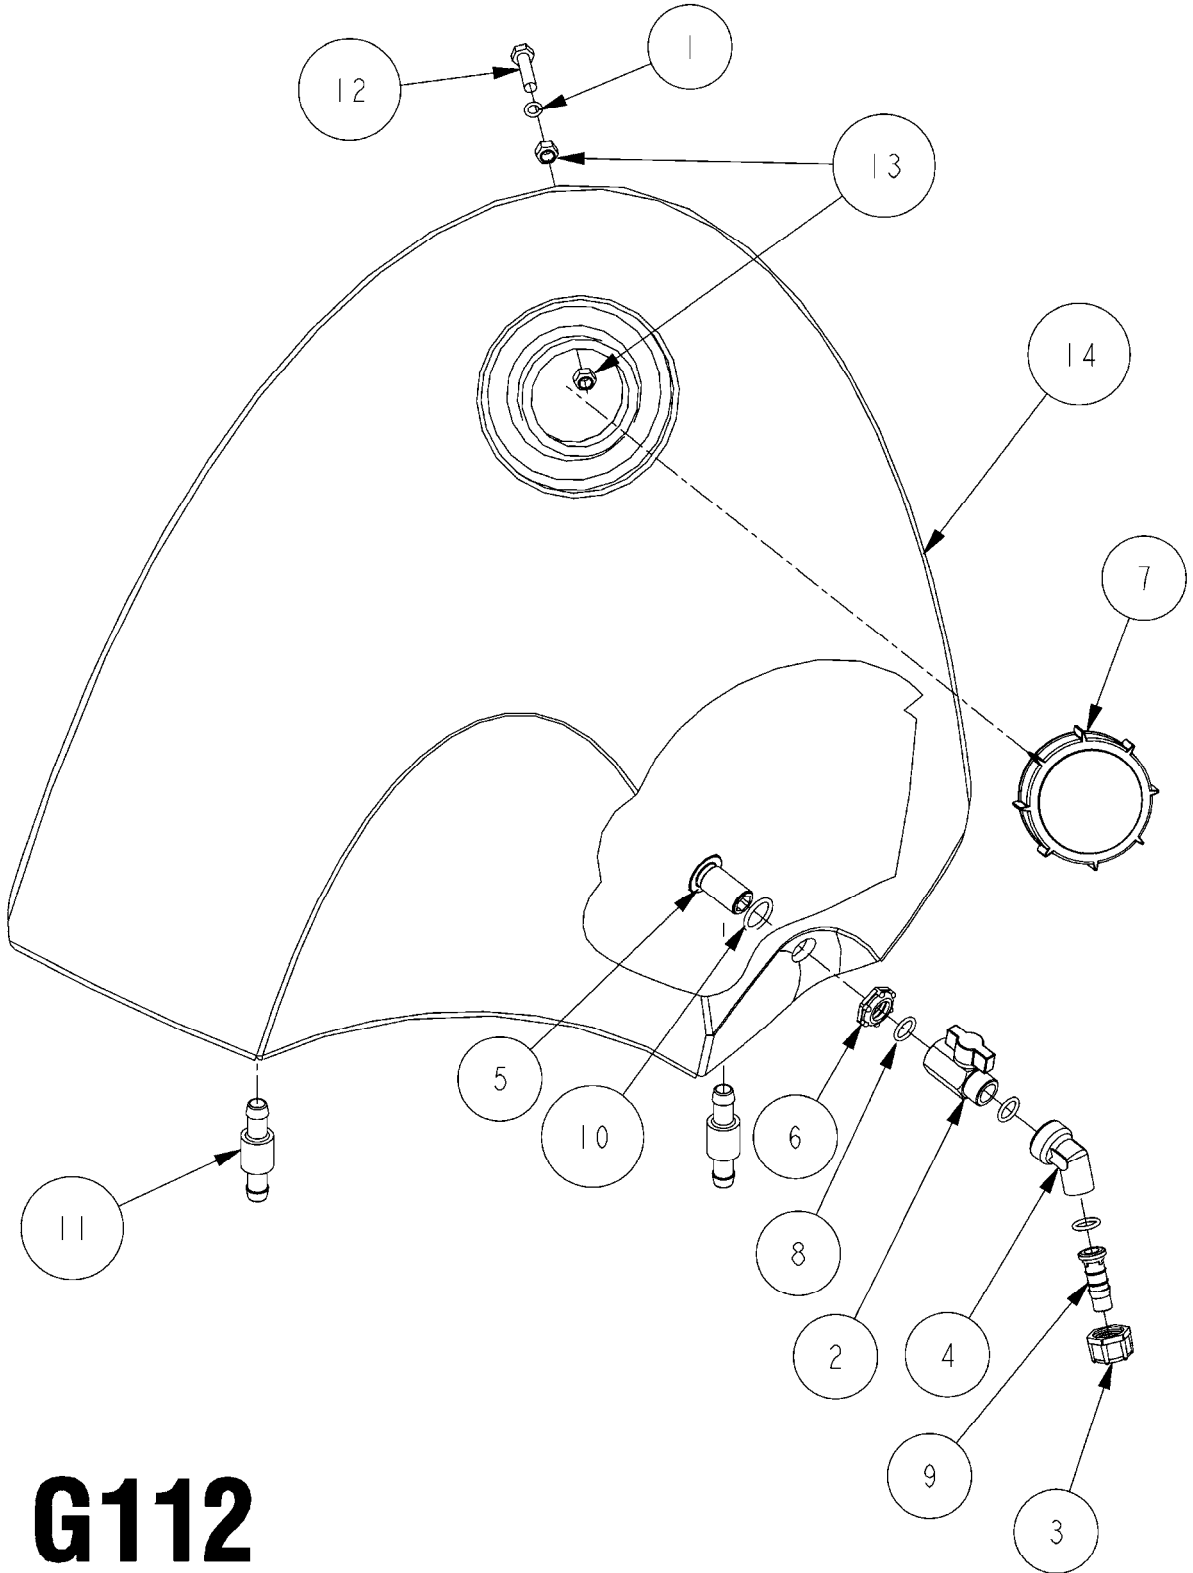

G112

CLEAN WATER TANK - RANGER
G112-HIN, 28:06:06

Page 1

Date 19.03.2013 9:53

Pos.	parts-n°	order qty	description
1	240947	1	O-RING D7.3X2.4 NITRIL
2	281551	1	BALL VALVE 1/2"
3	320084	1	FITT.DK NUT 1/2" BSP
4	320482	1	FITT.DK ELB. 1/2" BSP 60 DEG.
5	321296	1	FITT.DK BULKHEAD 1/2" BSP SING
6	321307	1	FITT.DK NUT 1/2" BSP JAMB
7	321322	1	SCREW CAP F. S80 X 4
8	330212	1	O-RING D19/D14X2.4 F.1/2"NUT
9	330687	1	FITT.DK HB 1/2" F. 1/2" NUT
10	332592	1	O-RING D26/D20X3
11	333137	1	FITT.DK CONN.1/2" F.NOZZ. DOUB
12	420641	1	BOLT HEX 8.8 DEL M8X35
13	460143	1	NUT HEX M8 LOCK
14	35003503	1	TANK, HAND WASH 20L RG PRE 08