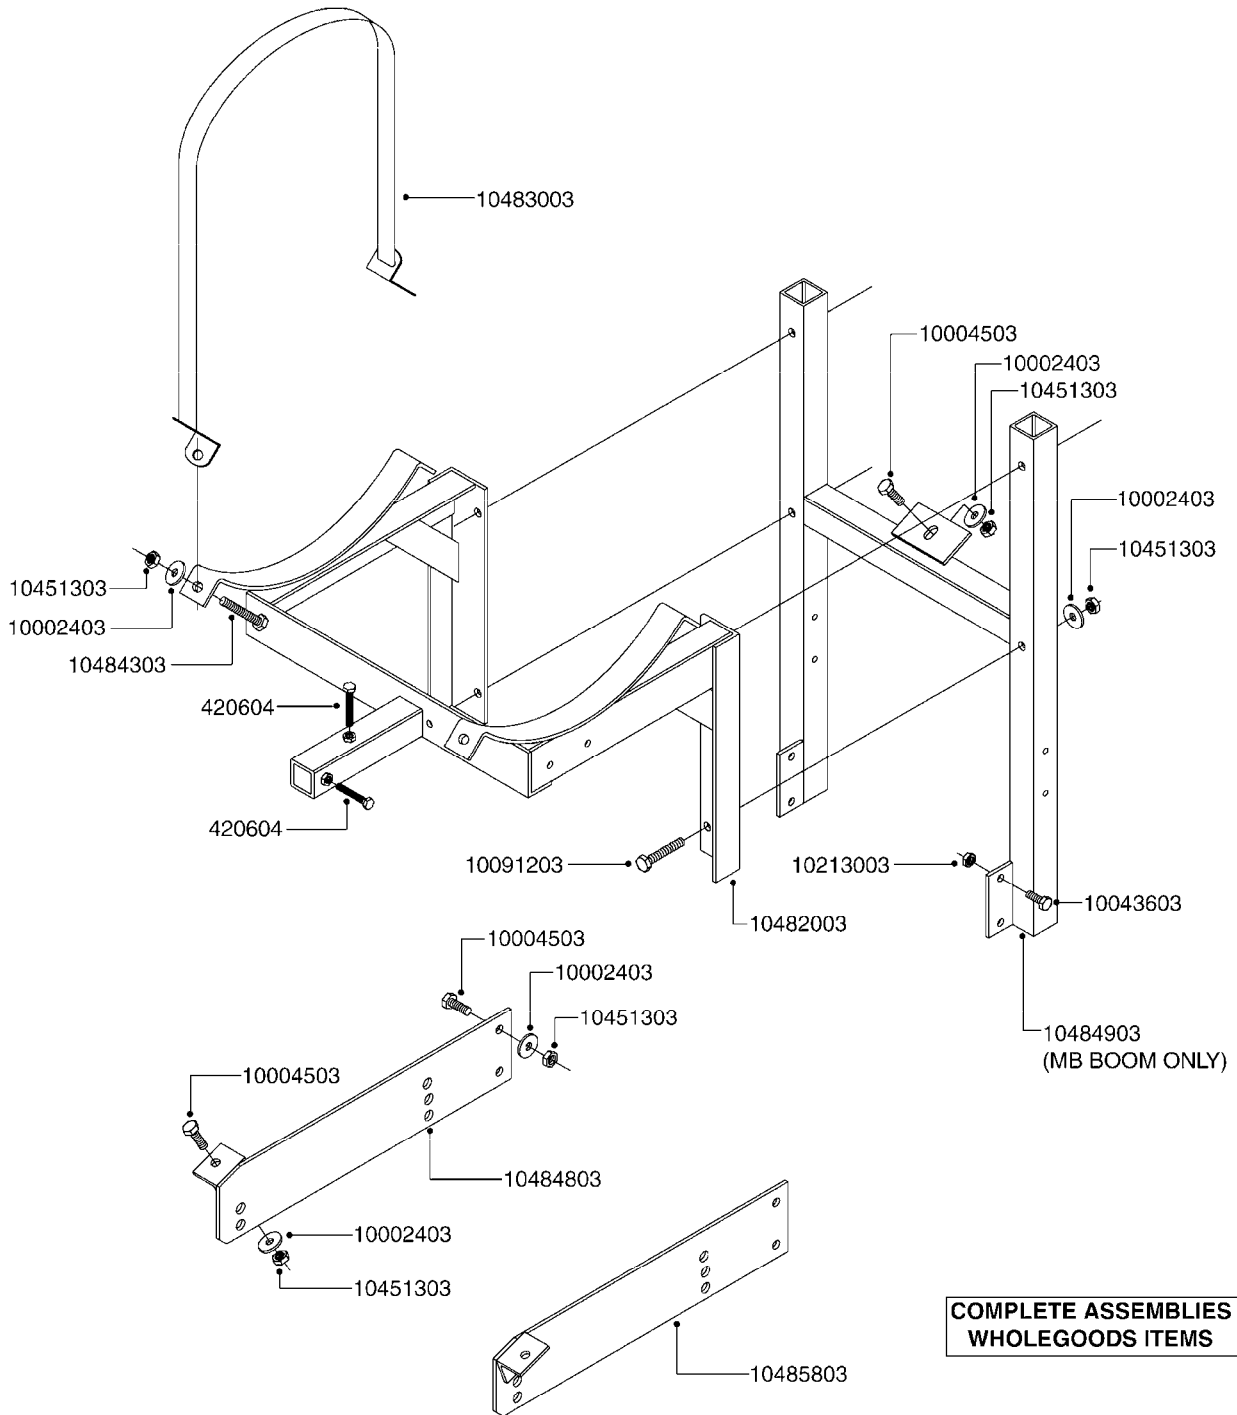

10477903 - COMPLETE ASSEMBLY (EAGLE BOOM)
10488203 - COMPLETE ASSEMBLY (MB BOOM)

G250

FLUSH SYSTEM-TANKMOUNT HC 650
G250-HIN, 12:12:05

Page 1

Date 19.03.2013 9:54

parts-n°	order qty	description
420604	1	BOLT HEX 8.8 DEL M10X25 FT
10002403	1	WASHER PLATE 1/2"
10004503	1	BOLT HEX 1/2 NC GR.5 01.50"
10043603	1	BOLT HEX 7/16 NC GR.5 01.25"
10091203	1	BOLT HEX 1/2 NC GR.2 03.00'
10213003	1	NUT HEX NC (NYLON LOCK) 7/16"
10451303	1	NUT HEX NC (NYLON LOCK) 1/2
10477903	1	FLUSH KIT HC650 EAG IN FIELD
10482003	1	FLUSH TANK BKT.HC650
10483003	1	TANK STRAP, 50", 2X90°X13MM
10484303	1	BOLT HEX 1/2 NC GR.2 03.00'FT
10484803	1	PLATE W/M HC650 TONGUE RH
10484903	1	FLUSH BKT.W/M HC650 MB
10485803	1	PLATE W/M HC650 TONGUE LH
10488203	1	TANK FLUSH BKTS.& MOUNT HC650