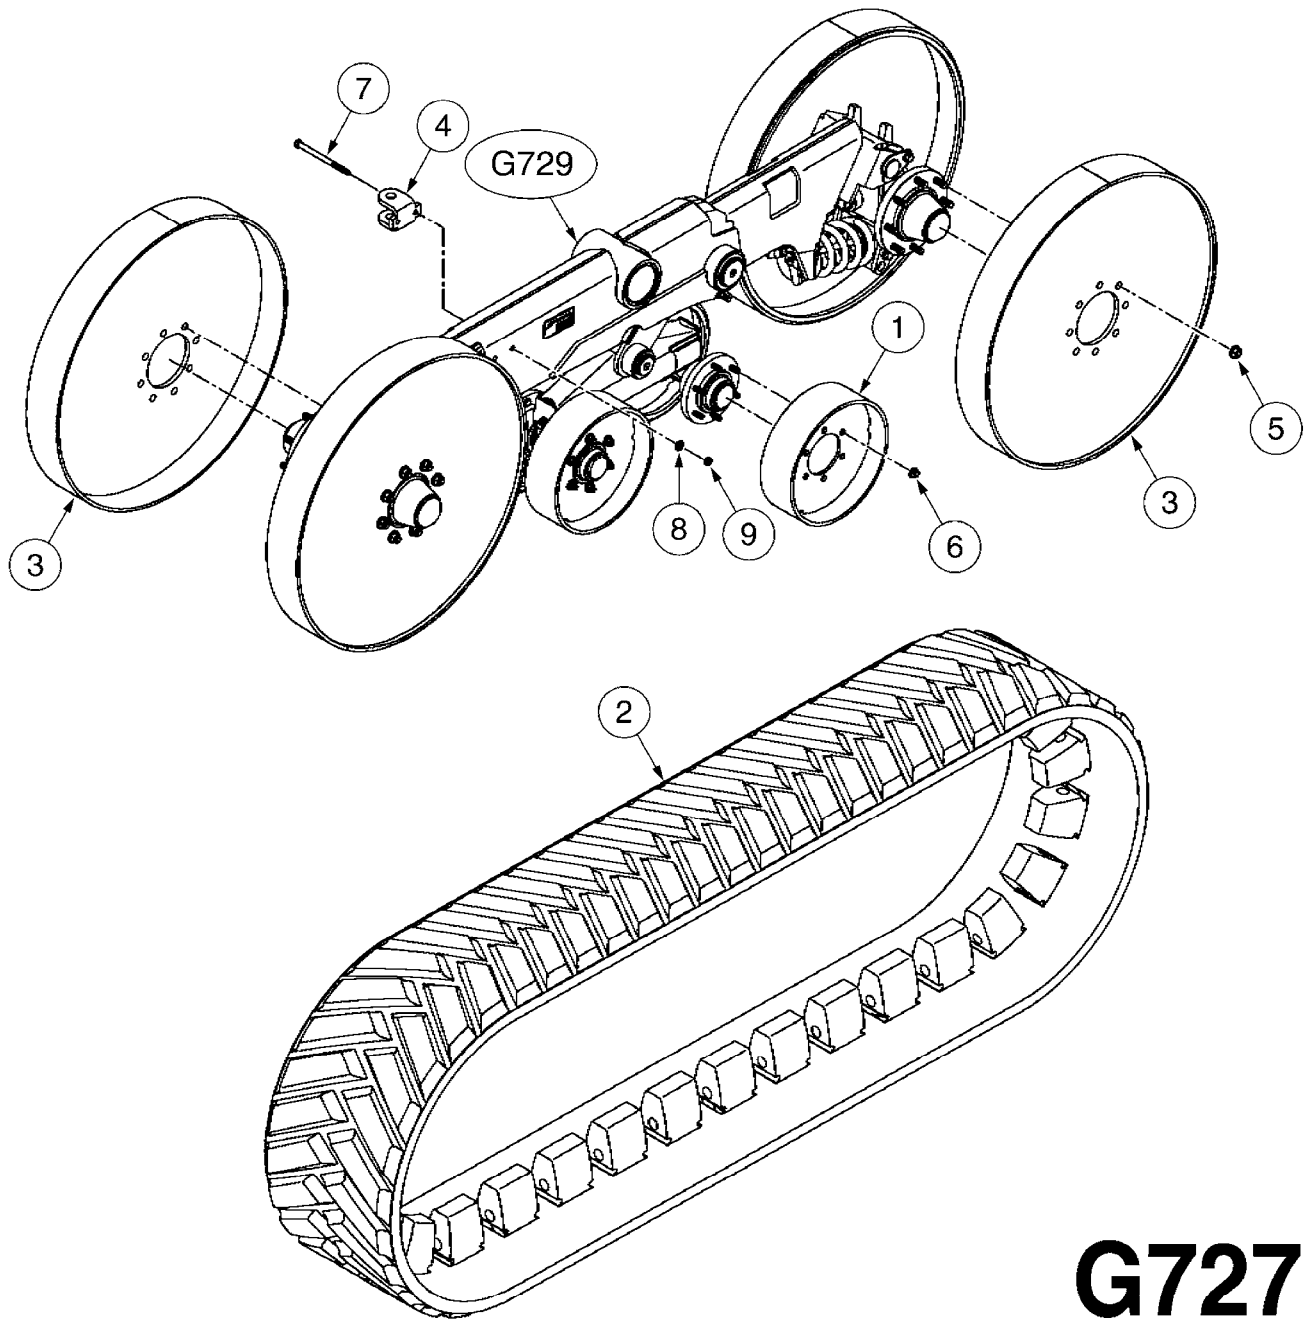

G727

CAMOPLAST TRACK 40 SERIES
G727-HIN, 23:10:12

Page 1
Date 19.03.2013 9:56

Pos.	parts-n°	order qty	description
1	28064103	1	WHEEL, MID-ROLLER (1401,1402)
1	28064203	1	WHEEL, MID-ROLLER(45-1801)
2	28074703	1	TRACK LH 249" X 14" (40-1402)
2	28074803	1	TRACK RH 249" X 14" (40-1402)
2	28075103	1	TRACK 249" X 18" (45-1801)
3	28075203	1	WHEEL, IDLER (40-1402)
3	28075303	1	WHEEL, IDLER (45-1801)
4	28075403	1	BRACE BRACKET
5	28082103	1	LUG NUT SET (8) IDLER
6	28083003	1	LUG NUT SET (6) MID-ROLLER
7	28083203	1	BOLT HEX 7"X1/2"-20 UNF GR 8
8	28083303	1	WASHER 1/2"
9	28083403	1	LOCK NUT 1/2"-20 UNF