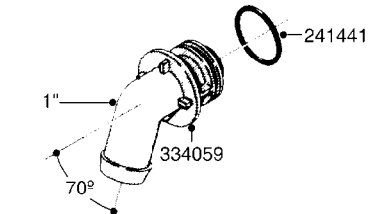

Agroparts: www.HARDI-INTERNATIONAL.com

H

Country-Code 00

Date 19.03.2013 9:56

Section H

Fittings, Bulk
Hose & Clamps

main group	page-n°	date	description
Fittings, Bulk Hose & Clamps	H010-HIN H020-HIN H030-HIN H040-HIN H050-HIN H060-HIN H070-HIN H080-HIN H090-HIN H100-HIN H110-HIN H120-HIN H130-HIN H140-HIN	28:11:06 01:01:01 01:01:01 01:01:01 31:03:09 01:01:01 01:02:12 01:02:12 01:01:01 08:11:12 08:11:12 11:05:10 05:07:11 16:02:12	FITTINGS-CAP NUTS & HOSE BARBS FITTINGS-T-PIECES,CAPS & ELBOWS FITTINGS - HEXAGON NIPPLES FITTINGS - NIPPLES & ELBOWS FITTINGS - HOSE CONNECTORS FITTINGS - BULKHEAD FITTINGS - S-40 FITTINGS - S-53 FITTINGS - S-56 & S-61 FITTINGS - S-67 FITTINGS - S-93 BULK HOSE HOSE CLAMPS FITTINGS - T25