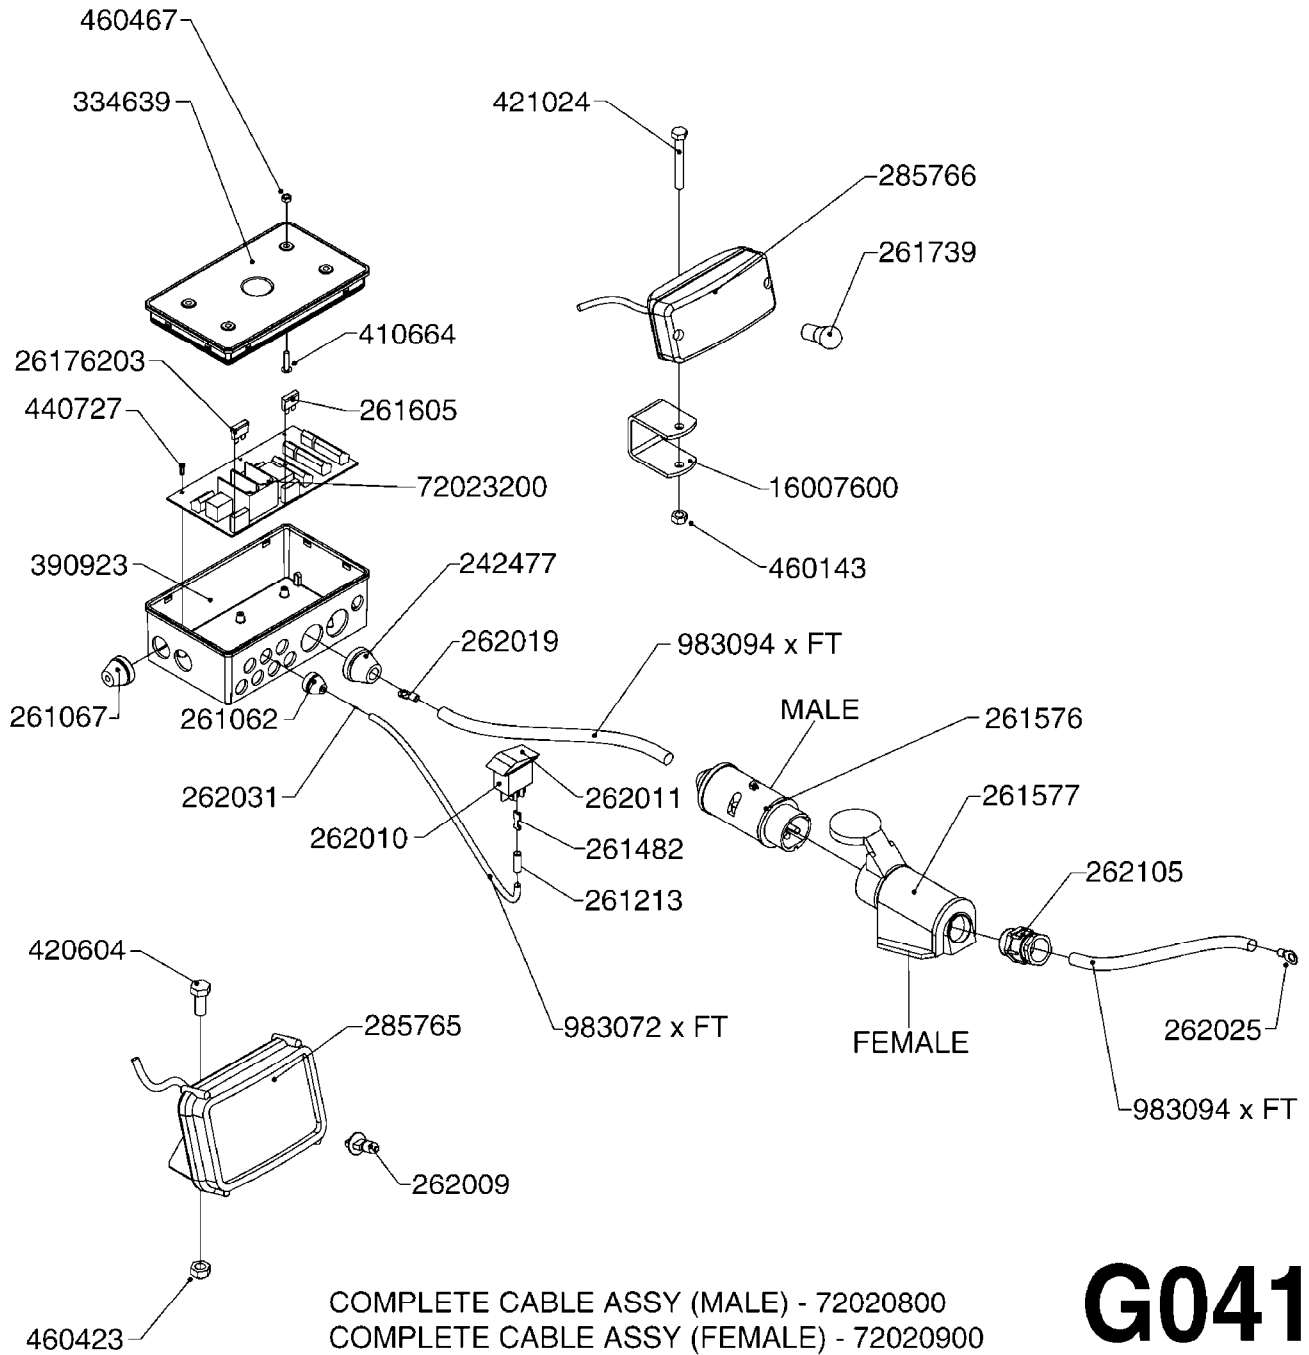

BALL VALVE-ELECTRIC 3-WAY
G040-HIN, 01:01:01

Page 2
Date 19.03.2013 9:53

parts-n°	order qty	description
440630	1	SCREW 1"PLATED
440634	1	SCREW 5/8"
450904	1	PIN M6X6 THREADED
460261	1	NUT HEX M6X1 LOCK
471125	1	WASHER D12/D6.4x1.6 SS
614421	1	GASKET F/MOTOR HOUSE-ON/OFF TR
728579	1	SEAL F BALL
728724	1	MOTOR FOR VALVE 300/1
728725	1	CONTROL BOX F.FLUSH & RINSE
728944	1	VALVE STEM & COLOURED CAPS
730517	1	CIRCUIT BOARD CMPLT F.728724
841078	1	ELEC.VALVE F/FLUSH
841079	1	ELEC.VALVE F/RINSE
978375	1	BESLAG F.OPSP.PLAN HAB
983003	1	CABLE ELEC.2X1MM WIRE BLACK EC