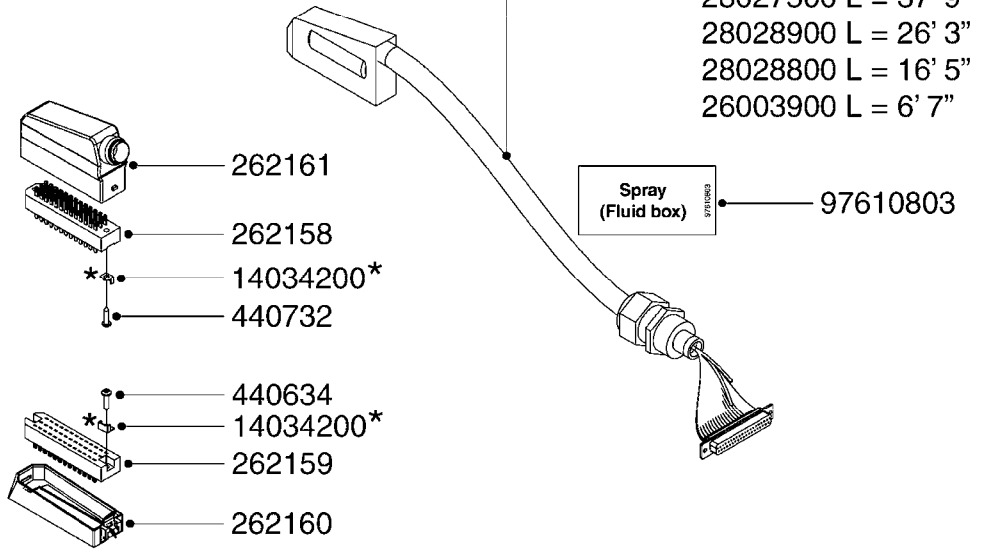

LIQUID SYSTEM

HYDRAULIC SYSTEM

* Note orientation of bracket
1 = Liquid system
2 = Hydraulic system

G710

39 PIN CABLES
G710-HIN, 16:05:12

Page 1

Date 19.03.2013 9:55

parts-n°	order qty	description
262158	1	PLUG INSERT 39 POLE MALE
262159	1	PLUG INSERT 39 POLE FEMALE
262160	1	PLUG HOUSING 39 POLE FEMALE
262161	1	PLUG HOUSING F/39 POLE MALE
440634	1	SCREW 5/8"
440732	1	PT SCREW 35X12B Z5452 ELZ
14034200	1	CODE BRACKET FOR 39 PIN CABLE
26003900	1	WIRE 37-39 PIN EVC, 6.6'
26004200	1	WIRE 37-39 PIN EVC, 57.4'
26008400	1	WIRE 39-PIN 24 WIRE L=8M
28027500	1	WIRE 37-39 PIN EVC, 37.7'
28028700	1	WIRE 37-39 PIN EVC, 45.9'
28028800	1	WIRE 37-39 PIN EVC, 16.4'
28028900	1	WIRE 37-39 PIN EVC, 26.2'
72236400	1	DAH CONN. WIRE/TRACTOR L=8M
97610803	1	DECAL-SRAY BOX 39-PIN
97610903	1	DECAL-HYDRAULIC BOX 39-PIN