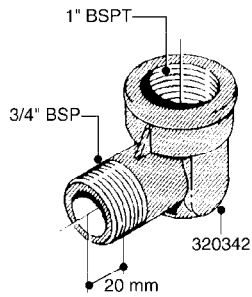

H020

FITTINGS-T-PIECES, CAPS & ELBOWS
H020-HIN, 01:01:01

Page 1
Date 19.03.2013 9:56

parts-n°	order qty	description
10053603	1	FITT. CAPNUT 2"BSP 5601
10194303	1	CAP BLANK 1 1/2 MCPHEE 210060
320047	1	FITT.DK CAPNUT 1/2" BSP
320106	1	FITT.DK CAPNUT 1" BSP
320272	1	FITT.DK CAPNUT 3/8' BSP
320316	1	FITT.DK TEE 3/4" X3/4" X1"BSP
320331	1	FITT.DK TEE 1" - 1" - 3/4" BSP
320342	1	FITT.DK EL 3/4"M X 1"F BSP
320563	1	FITT.DK 3 WAY 1/2" 110 DEG.
320677	1	NO LONGER AVAILABLE
320961	1	FITT.DK CAPNUT 1-1/2" BSP
321053	1	FITT.DK TEE 1/2 X1/2 X1/2" BSP
322072	1	FITT.DK TEE 3/8'X3/8'X3/8' BSP
322095	1	FITT.DK TEE 1-1/2 X1 X3/4" BSP
322138	1	FITT.DK ELB 1"M X 1"F BSP
330013	1	O-RING D15/D10X2.5 F.3/8"NUT
330212	1	O-RING D19/D14X2.4 F.1/2"NUT
330326	1	O-RING D30/D24X2 F.1"NUT
331273	1	O-RING D44/D38X2 F.1-1/2"