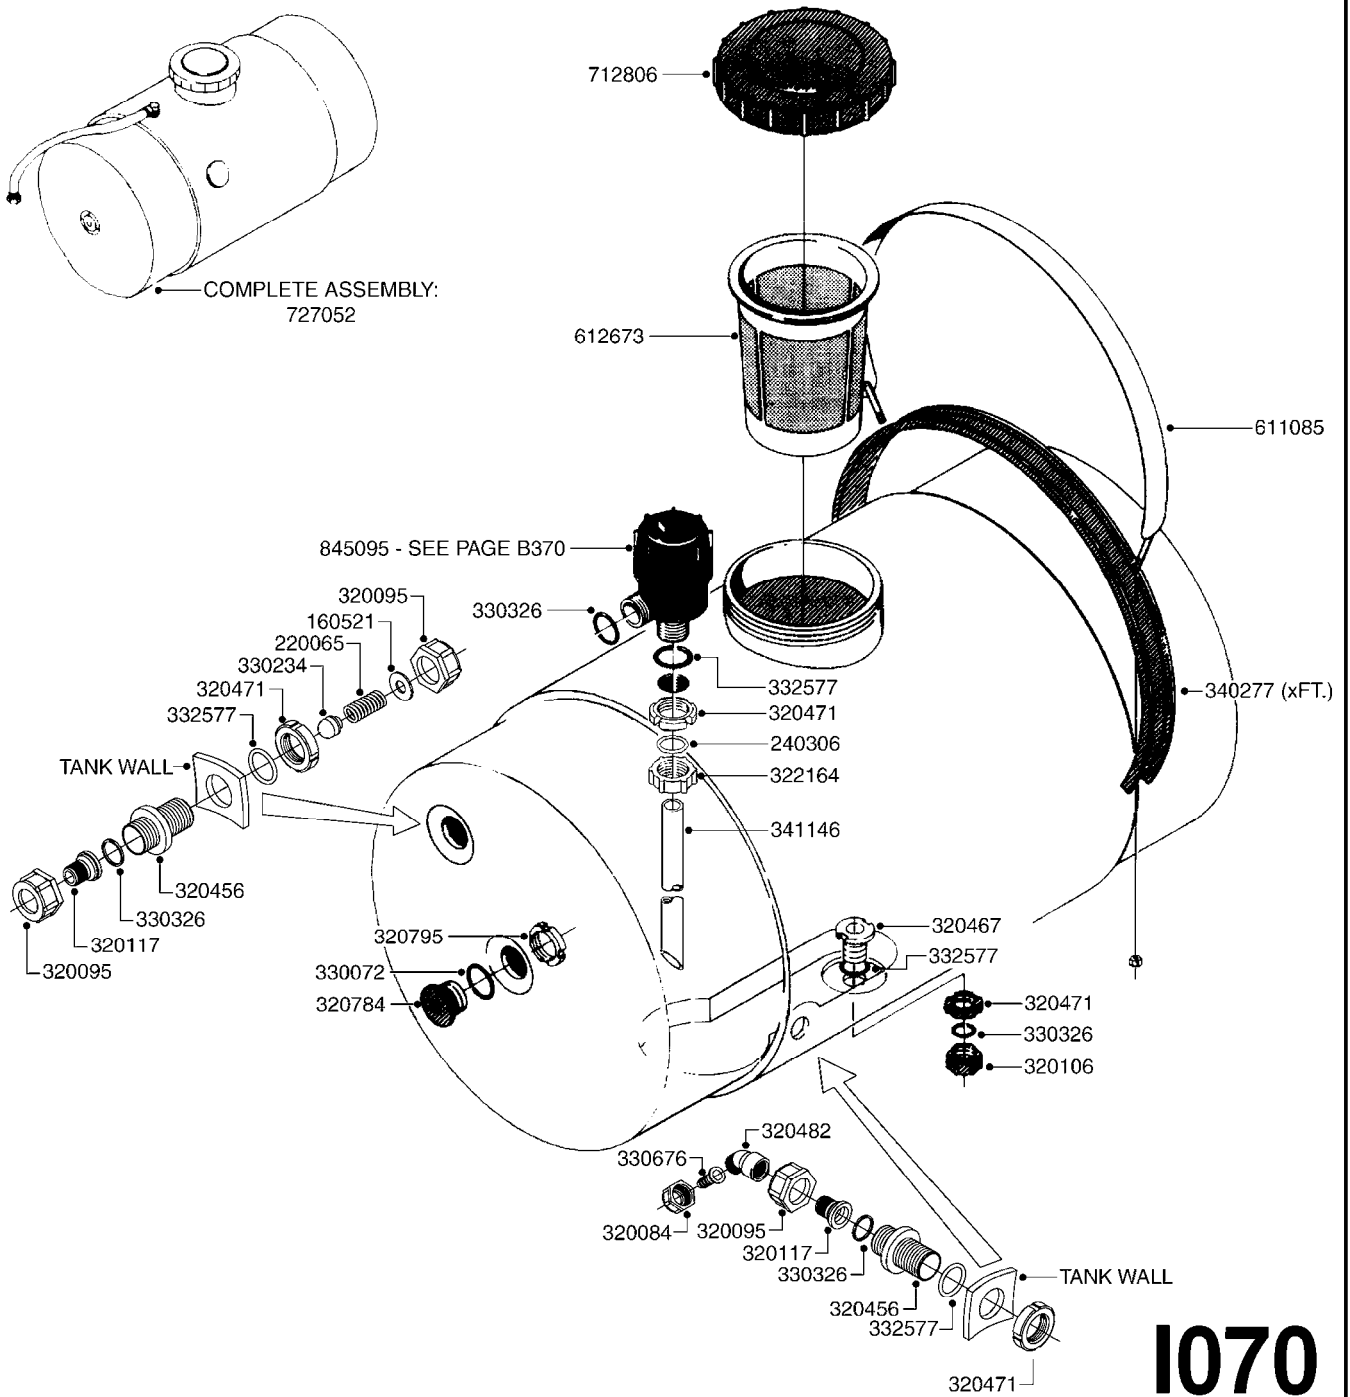

ES 50 TANK
I070-HIN, 12:12:05

Page 1

Date 19.03.2013 9:57

parts-n°	order qty	description
160521	1	WASHER D30.5/D13X2
220065	1	SPRING D19,7/41,2
240306	1	O-RING D29/D21X4
320084	1	FITT.DK NUT 1/2" BSP
320095	1	FITT.DK NUT 1" BSP
320106	1	FITT.DK CAPNUT 1" BSP
320117	1	FITT.DK CONN.1/2"BSP F. 1" CAP
320456	1	FITT.DK BULKHEAD 1"BSP DOUBLE
320467	1	FITT.DK BULKHEAD 1"BSP SINGLE
320471	1	FITT.DK NUT 1" BSP JAMB
320482	1	FITT.DK ELB. 1/2" BSP 60 DEG.
320784	1	FITT.DK CAP 1-1/2" BSP
320795	1	FITT.DK NUT 1-1/2" BSP JAMB
322164	1	FITT.DK CAP 1" SPECIAL
330072	1	O-RING D53,5/D45,5X4
330234	1	VALVE BALL D20
330326	1	O-RING D30/D24X2 F.1"NUT
330676	1	FITT.DK HB 3/8" F. 1/2" NUT
332577	1	O-RING D38/D30X4 F.1" PUR.
340277	1	TANK PACKING - 40mm WIDE x 12"
341146	1	SUCTION TUBE L=640MM/45DEG
611085	1	TANK STRAP FOR NK600
612673	1	FILTER BASKET F. ES30/ES53
712806	1	TANK LID WITH VENT S226 RED
727052	1	TANK 53 GAL.F/ES
845095	1	FILTER COMPLETE