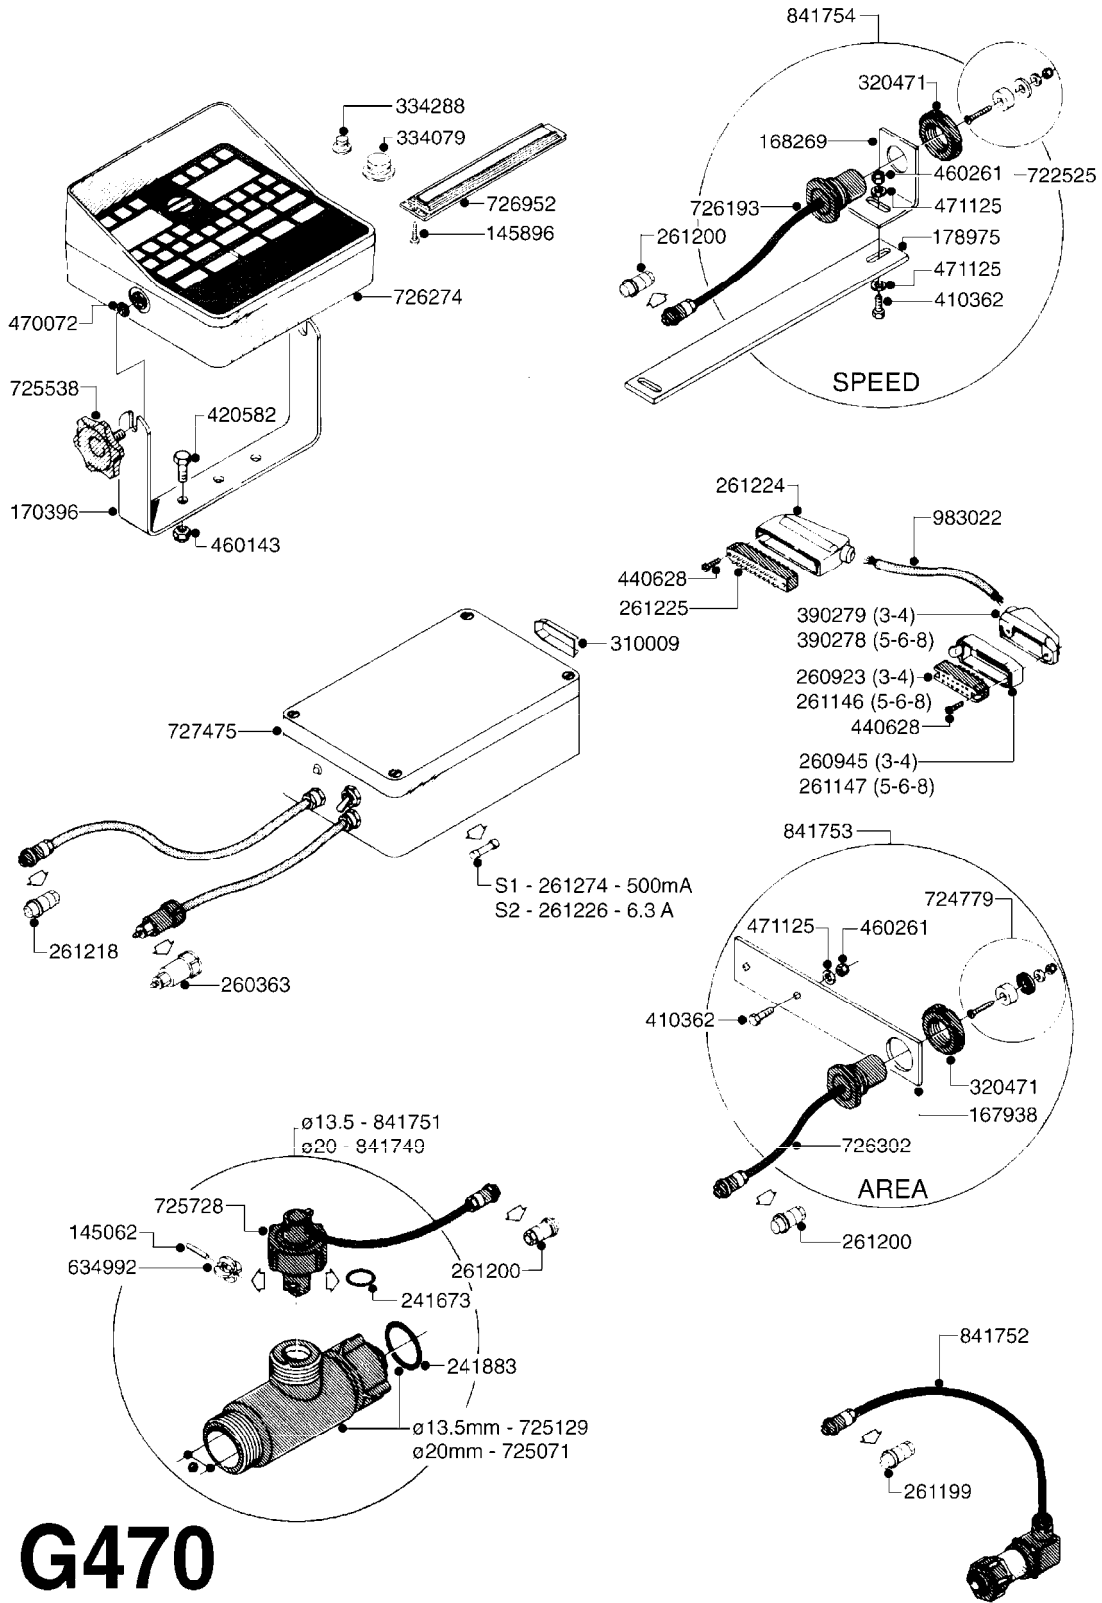

HARDI TRONIC 2000
G470-HIN, 01:01:01

Page 1
Date 19.03.2013 9:54

parts-n°	order qty	description
145062	1	ROTOR SHAFT
145896	1	SET SCREW M4 .....
167938	1	SUP. FOR AREA WORKED SWITCH
168269	1	ANGLE BRACKET F. SPEED SENSOR
170396	1	MOUNT BRACKET F. TRONIC
178975	1	MOUNT BRACKET F. SPEED SENSOR
241673	1	O-RING D22.1X1.6
241883	1	O-RING D39.2X3 NITRIL
260363	1	PLUG 2 POLE 12V
260923	1	PLUG INSERT 12 POLE FEMALE
260945	1	PLUG HOUSE 12 POLE FEMALE
261146	1	SWITCH INSERT
261147	1	PLUG HOUSING 16 POLE FEMALE
261199	1	PLUG MICRO PHONE 4 POLE FEMALE
261200	1	PLUG
261218	1	PLUG MICRO PHONE 6-POLE FEMALE
261224	1	PLUG HOUSING F/20 POLE MALE
261225	1	PLUG INSERT 20 POLE MALE
261226	1	FUSE 6.3A F.POWER SUPPLY BOX
261274	1	FUSE 500MA F. TRONIC
310009	1	PLUG F.HY-CONNECTION DRIVERBOX
320471	1	FITT.DK NUT 1" BSP JAMB
334079	1	?
334288	1	DBI-DUT NO. 8 R BLACK .....
390278	1	SPEC PLUG FOR HARDI TR2000(5-6
390279	1	SPEC PLUG FOR HARDI TR2000(3-4
410362	1	BOLT HEX 8.8 DEL M6X20 FT
420582	1	BOLT HEX 8.8 DEL M8X20 FT
440628	1	SCREW 3/8'
460143	1	NUT HEX M8 LOCK
460261	1	NUT HEX M6X1 LOCK
470072	1	WASHER D15/D8X.5 LOCK
471125	1	WASHER D12/D6.4x1.6 SS
634992	1	ROTOR FOR MONITOR
722525	1	MONITOR MAGNETS SET OF 8PCS
724779	1	BAG MAGNETS F. AREA SWITCH
725071	1	FLOW METER HOUSING EC D. 20.0
725129	1	FLOW METER HOUSING EC D. 13.5
725538	1	HANDLE SCREW F. HARDI-TRONIC
725728	1	FLOWMETER COMPL, ALT 72098200
726193	1	SUBSTITUTE TO 72098300
726274	1	MONITOR HEAD TRONIC 2000 Y
726302	1	AREA SWITCH COMPL. F. TRONIC
726952	1	.
727475	1	NO LONGER AVAILABLE
841749	1	FLOW SENSOR FOR EC
841751	1	FLOWMETER TYPE 13.5 EC
841752	1	PRESSURE TRANSDUCER H.TRONIC
841753	1	AREA SWITCH FOR H.TRONIC
841754	1	SPEED SENSOR FOR HARDI 1800
983022	1	WIRE 12 x 0.5 x 2MM x 12"