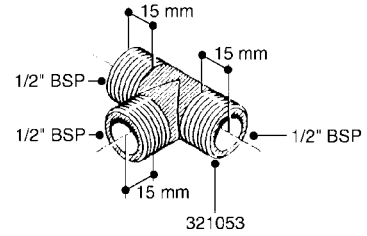

H020

FITTINGS-T-PIECES, CAPS & ELBOWS
H020-HIN, 01:01:01

Page 1
Date 19.03.2013 9:56

parts-n°	order qty	description
10053603	1	FITT. CAPNUT 2"BSP 5601
10194303	1	CAP BLANK 1 1/2 MCPHEE 210060
320047	1	FITT.DK CAPNUT 1/2" BSP
320106	1	FITT.DK CAPNUT 1" BSP
320272	1	FITT.DK CAPNUT 3/8' BSP
320316	1	FITT.DK TEE 3/4" X3/4" X1"BSP
320331	1	FITT.DK TEE 1" - 1" - 3/4" BSP
320342	1	FITT.DK EL 3/4"M X 1"F BSP
320563	1	FITT.DK 3 WAY 1/2" 110 DEG.
320677	1	NO LONGER AVAILABLE
320961	1	FITT.DK CAPNUT 1-1/2" BSP
321053	1	FITT.DK TEE 1/2 X1/2 X1/2" BSP
322072	1	FITT.DK TEE 3/8'X3/8'X3/8' BSP
322095	1	FITT.DK TEE 1-1/2 X1 X3/4" BSP
322138	1	FITT.DK ELB 1"M X 1"F BSP
330013	1	O-RING D15/D10X2.5 F.3/8"NUT
330212	1	O-RING D19/D14X2.4 F.1/2"NUT
330326	1	O-RING D30/D24X2 F.1"NUT
331273	1	O-RING D44/D38X2 F.1-1/2"