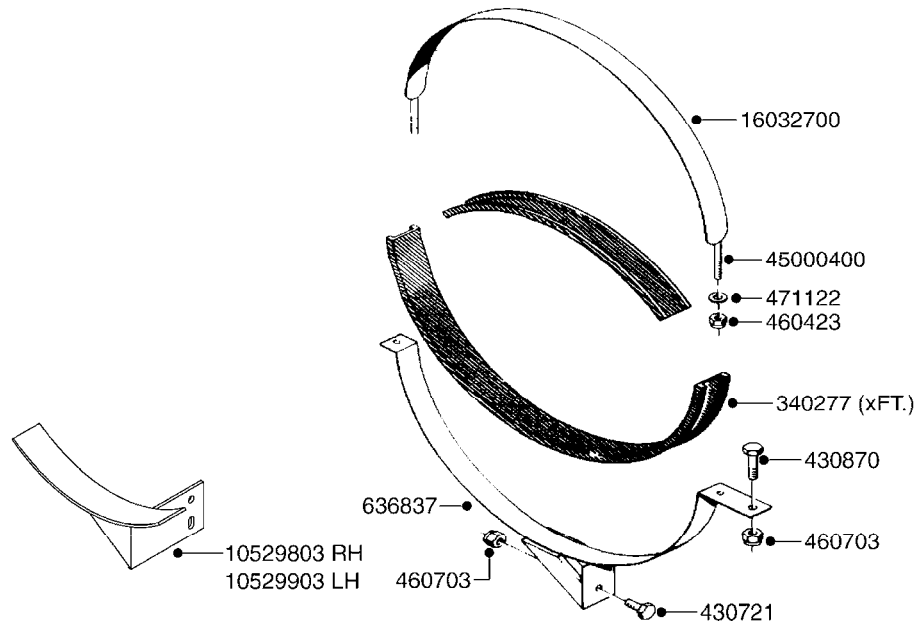

10514303 - FOR HC 650M/950/950M, TWIN SYSTEM (TRAILER)

10514703 - FOR NAVIGATOR 800/1000

G260