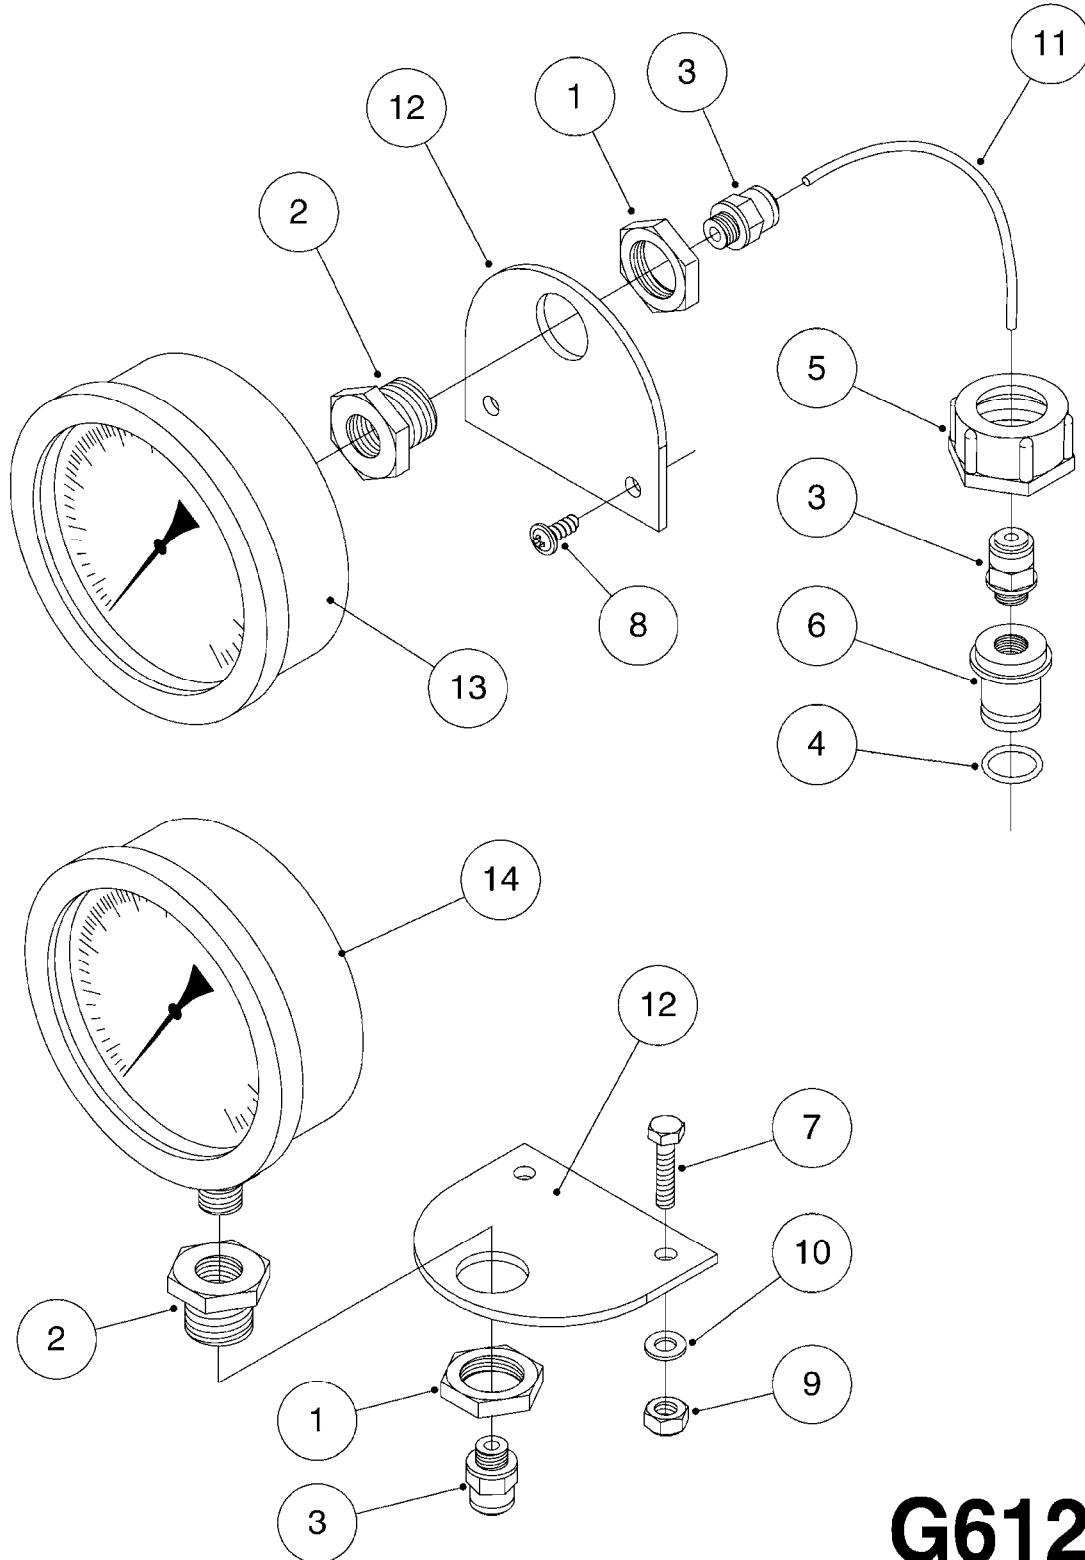

G612

REMOTE GAUGE - NAVIGATOR M
G612-HIN, 16:12:08

Page 1

Date 19.03.2013 9:55

Pos.	parts-n°	order qty	description
1	140766	1	NUT 1/2" BSP
2	146439	1	FITT.DK REDUC 1/2"x1/8"x1/4"BS
3	231346	1	QUICK COUPLER 1/8"BSP X 4 MM
4	242594	1	O-RING D14 X 1.78 SCH.70-EPDM
5	320283	1	FITT.DK NUT 3/4"BSP
6	321926	1	FITT.DK REDUC 1/8"BSP F.3/4"N
7	410281	1	BOLT HEX 8.8 DEL M6X25
8	440673	1	SCREW F.PLASTIC 5X12 SS
9	460261	1	NUT HEX M6X1 LOCK
10	471125	1	WASHER D12/D6.4x1.6 SS
11	927253	1	HOSE R X PE D4/D2 X 0012"RED
12	16012203	1	MOUNT PLATE F.PRESS. GAUGE D20
13	28014403	1	GAUGE 4"BR REAR PSI200
14	28026103	1	GAUGE 200PSI/BR,4",1/4"BSP-BTM
14	28026203	1	GAUGE 200PSI/BR,2.5"1/4BSP-BTM