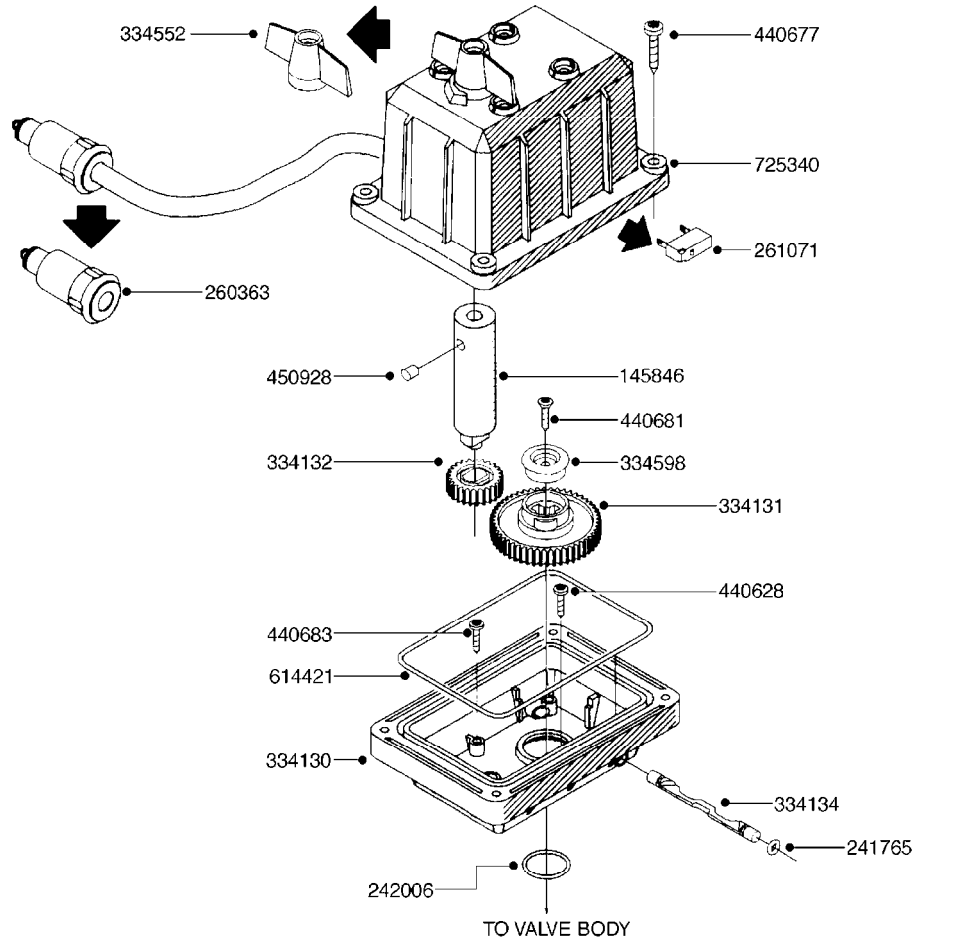

834363 - AGITATION BYPASS VALVE

G020

BALL VALVE-ELECTRIC 2-WAY
G020-HIN, 01:01:01

Page 1
Date 19.03.2013 9:53

parts-n°	order qty	description
145846	1	COUPLING FOR EL 3-WAY VALVE
241765	1	O-RING 3.1 X 1.6
242006	1	O-RING D22/D19 X 1.5
260363	1	PLUG 2 POLE 12V
261071	1	MICRO SWITCH TYPE 9 SM 201
261162	1	SOCKET F.12V BAYONET PLUG
261589	1	FUSE 5X20 1.25 AMP
334130	1	GEAR BOX
334131	1	COG WHEEL
334132	1	COG WHEEL
334134	1	INDICATOR ROD
334552	1	GRIP F.MAN.OP.EC PRES.REG.GREE
334598	1	PLUG F.VALVE HANDLE BLUE
440628	1	SCREW 3/8'
440677	1	SCREW F. PLASTIC 5X20 SS
440681	1	SCREW F. PLASTIC 4X40 SS
440683	1	SCREW 40X18 2WAY ELC.BALL VALV
450928	1	SET SCREW M8 X 8MM STAINLESS
614421	1	GASKET F/MOTOR HOUSE-ON/OFF TR
725340	1	MOTOR HOUSING FOR EL VALVE
728399	1	CIRCUIT BOARD F.728941
728941	1	CONTROL BOX F.2-WAY VALVE ELC.
834363	1	ELECTRIC KIT, AGITATION BYPASS