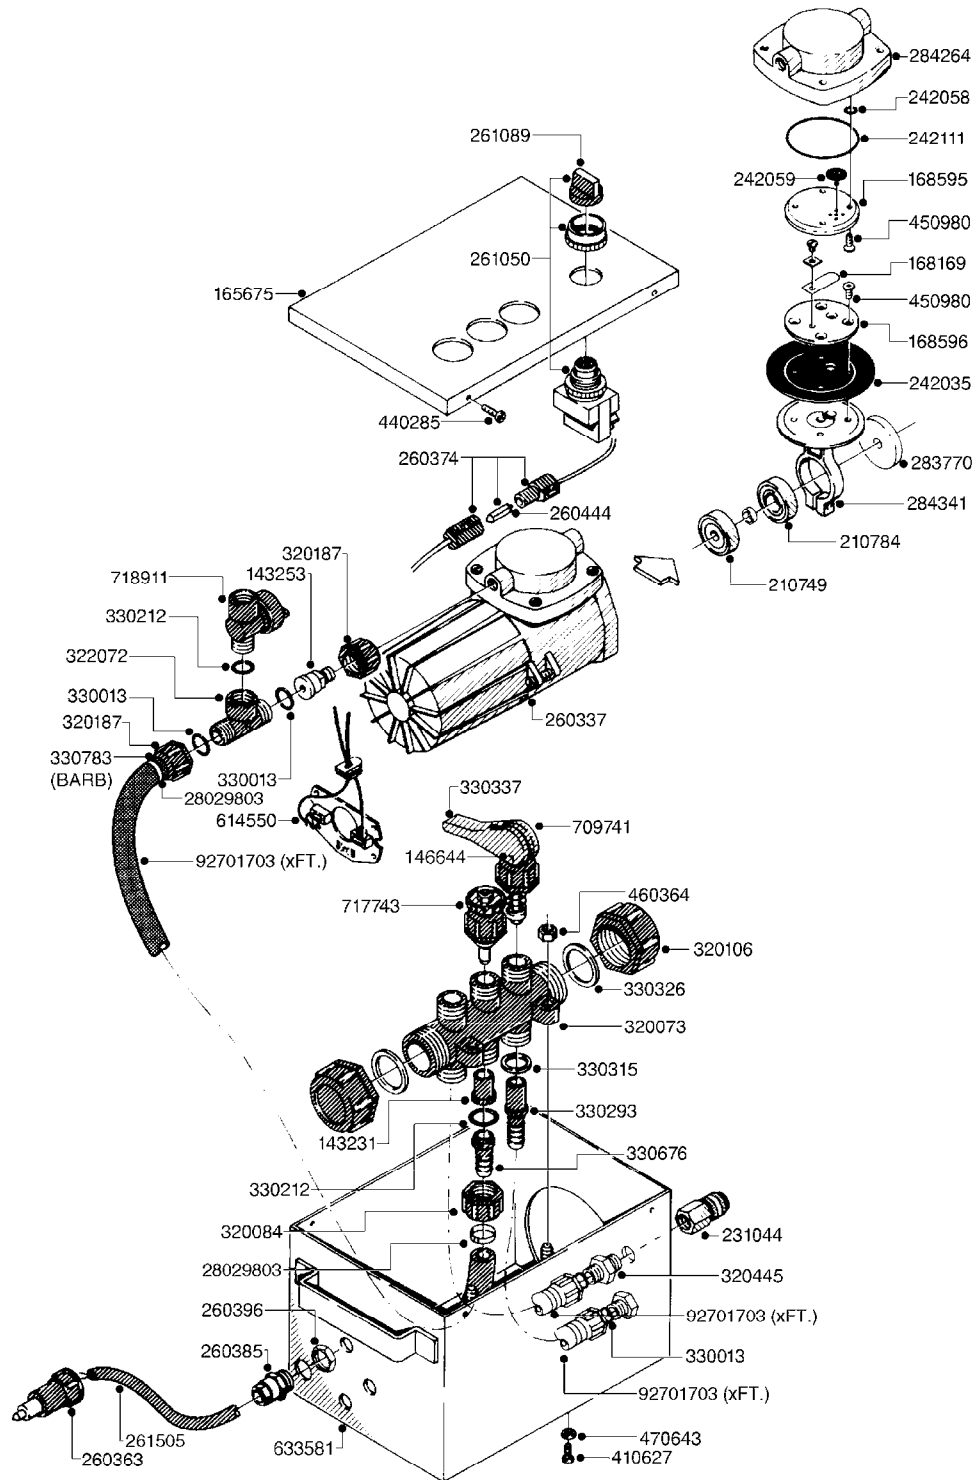

717824 - COMPLETE ASSEMBLY

COMPLETE ASSEMBLIES
WHOLEGOODS ITEMS

G320

FOAM MARKER COMPRESSOR PRE 92
G320-HIN, 26:05:11

Page 1
Date 19.03.2013 9:54

parts-n°	order qty	description
143231	1	SEAT F. VALVE 1/2'
143253	1	CONNECTING BRANCH FOR COMPRES.
146644	1	PIN D3X19 STAINLESS
165675	1	TOP COVER FOR CONTROL BOX
168169	1	INLET VALVE THO.COM.621102
168595	1	EXHAUST PLATE
168596	1	SUCTION PLATE
210749	1	BEARING ROLLER 6201-8 N F/COMP
210784	1	BEARING BALL 6002 2Z
231044	1	QUICK COUPLING F.AIR HOSE
242035	1	DIAPHRAGM THO.COM.608146
242058	1	O-RING THO.COM.623048
242059	1	VALVE (OUTLET)THO.COM.633525
242111	1	O-RING FOR VALVE PLATE
260337	1	COMPRESSOR F.F/M-91
260363	1	PLUG 2 POLE 12V
260374	1	FUSE HOLDER
260385	1	BULKHEAD FITTING F. CABLE
260396	1	NUT FOR BULKHEAD FITTING
260444	1	FUSE 8 AMP.
261050	1	SWITCH
261089	1	KNOB FOR ADJ.CONT.261050
261505	1	CABLE 2X4MM L8000MM
283770	1	SEAL FELT F. FOAM MARKER COMP
284264	1	COVER FOR COMPRESSOR
284341	1	CONNECTING ROD F.COMPRESSOR
320073	1	DISTRIBUTOR HOUSING 1/2"
320084	1	FITT.DK NUT 1/2" BSP
320106	1	FITT.DK CAPNUT 1" BSP
320187	1	FITT.DK CAP 3/8" BSP BLACK
320445	1	FITT.DK HN 1/4"X3/8" BSP
322072	1	FITT.DK TEE 3/8'X3/8'X3/8' BSP
330013	1	O-RING D15/D10X2.5 F.3/8"NUT
330212	1	O-RING D19/D14X2.4 F.1/2"NUT
330293	1	VALVE SEAT WITH 3/8" HOSE TAIL
330315	1	O-RING D18.4/D13X.6
330326	1	O-RING D30/D24X2 F.1"NUT
330337	1	HANDLE F. FLIP VALVE
330676	1	FITT.DK HB 3/8" F. 1/2" NUT
330783	1	FITT.DK HB 3/8"F.3/8" NUT
410627	1	SCREW M4X12
440285	1	SCREW NO.6 1/4'
450980	1	SCREW F.VALVE PLATE
460364	1	NUT HEX M8 GALV.
470643	1	WASHER LOCK
614550	1	BRUSH KIT F. COMPRESSOR
633581	1	CONTROL BOX FOR FOAM MARKER
709741	1	VALVE ASSY. 1/2" FLIP LEVER
717743	1	THROTTLE VALVE FOR FOAM MARKER
717824	1	CONTROL BOX MOUNTED
718911	1	VALVE (SAFETY) F.MARKER
28029803	1	CLAMP HOSE GEAR P1/2" 6708
92701703	1	HOSE R X3/8" X300PSI WP X0012"