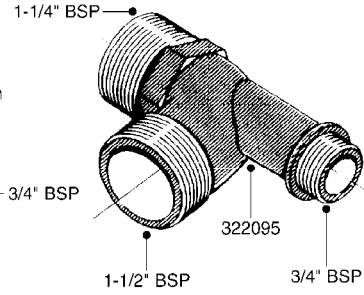

H020

FITTINGS-T-PIECES, CAPS & ELBOWS
H020-HIN, 01:01:01

Page 1
Date 19.03.2013 9:56

parts-n°	order qty	description
10053603	1	FITT. CAPNUT 2"BSP 5601
10194303	1	CAP BLANK 1 1/2 MCPHEE 210060
320047	1	FITT.DK CAPNUT 1/2" BSP
320106	1	FITT.DK CAPNUT 1" BSP
320272	1	FITT.DK CAPNUT 3/8' BSP
320316	1	FITT.DK TEE 3/4" X3/4" X1"BSP
320331	1	FITT.DK TEE 1" - 1" - 3/4" BSP
320342	1	FITT.DK EL 3/4"M X 1"F BSP
320563	1	FITT.DK 3 WAY 1/2" 110 DEG.
320677	1	NO LONGER AVAILABLE
320961	1	FITT.DK CAPNUT 1-1/2" BSP
321053	1	FITT.DK TEE 1/2 X1/2 X1/2" BSP
322072	1	FITT.DK TEE 3/8'X3/8'X3/8' BSP
322095	1	FITT.DK TEE 1-1/2 X1 X3/4" BSP
322138	1	FITT.DK ELB 1"M X 1"F BSP
330013	1	O-RING D15/D10X2.5 F.3/8"NUT
330212	1	O-RING D19/D14X2.4 F.1/2"NUT
330326	1	O-RING D30/D24X2 F.1"NUT
331273	1	O-RING D44/D38X2 F.1-1/2"