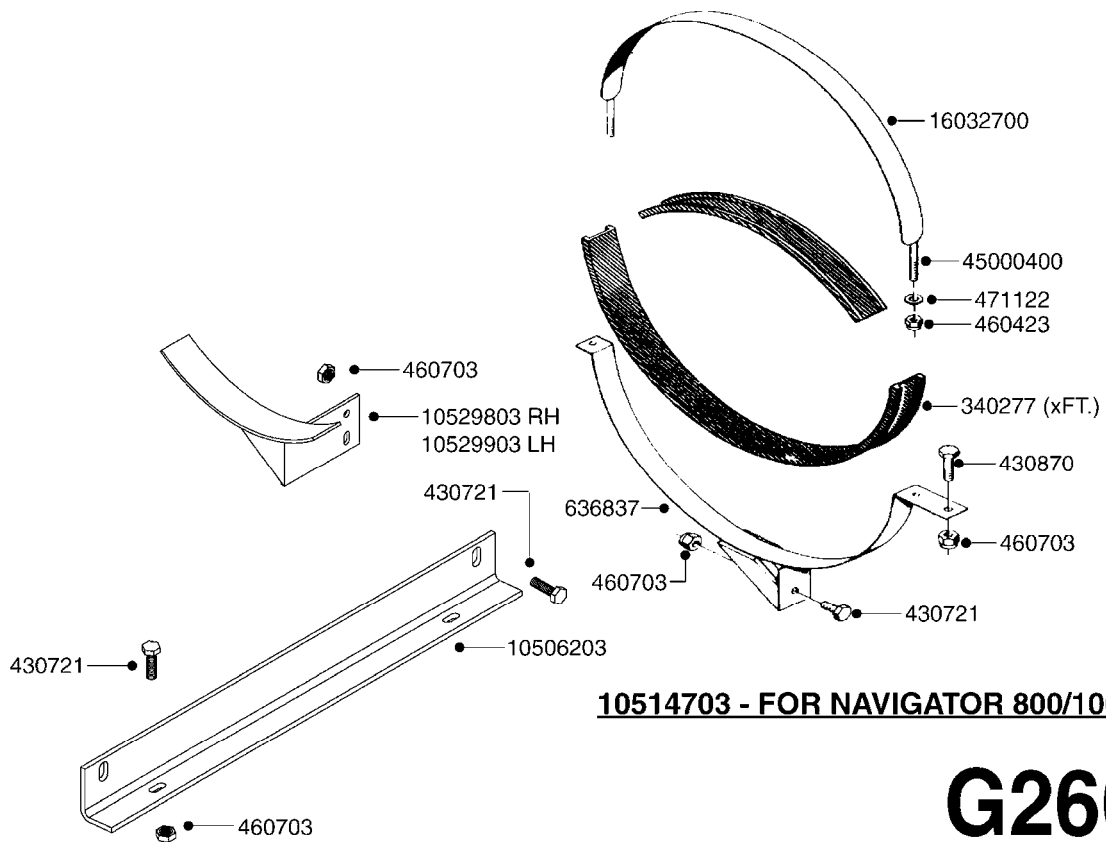

10514303 - FOR HC 650M/950/950M, TWIN SYSTEM (TRAILER)

10514703 - FOR NAVIGATOR 800/1000

G260