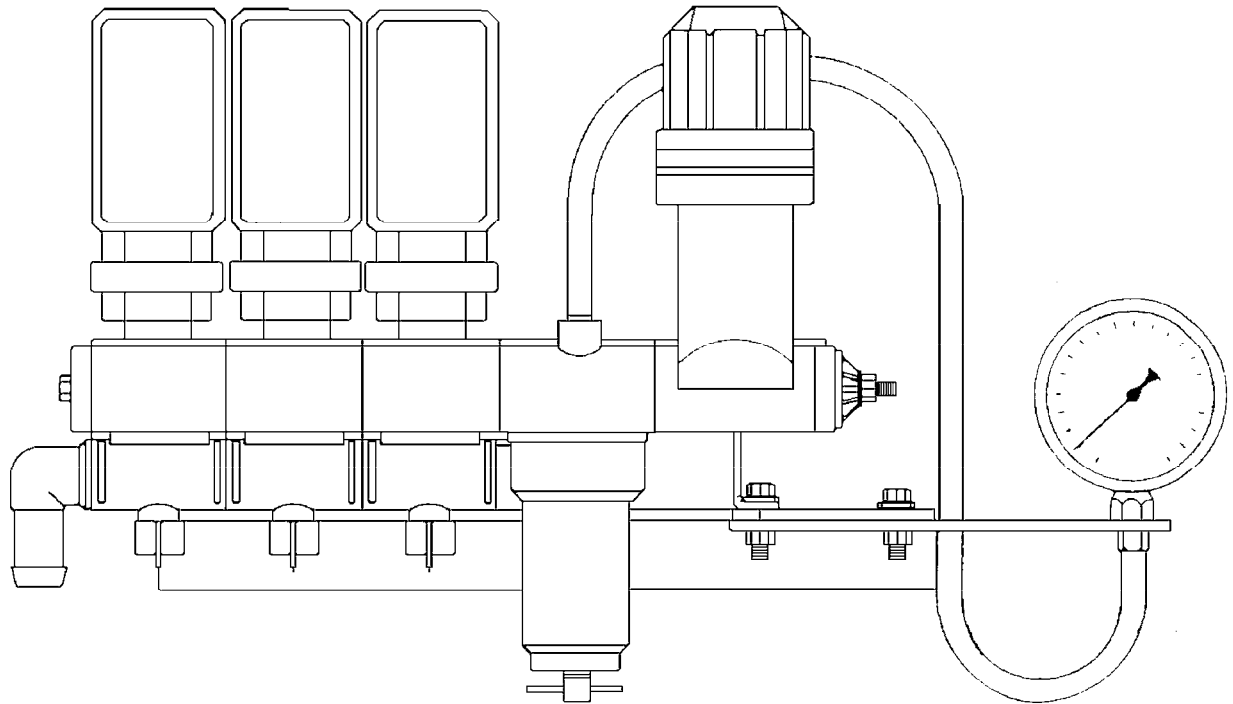

COMPLETE ASSEMBLIES
WHOLEGOODS ITEMS

70043903 - COMPLETE ASSEMBLY

G610

REMOTE GAUGE-ESC SPRAYERS-4"
G610-HIN, 12:12:05

Page 1

Date 19.03.2013 9:55

parts-n°	order qty	description
145632	1	FITT.DK HB 1/4' BRASS F.GUAGE
146210	1	NUT 1/4'BSP BRASS
282391	1	CLAMP HOSE CRIMP 5/16'
320972	1	FITT.DK HB 5/16'- 1/4' BSP
330396	1	O-RING D11.2/D6.6X3.2
421046	1	BOLT HEX 8.8 DEL M8X25 FT
460143	1	NUT HEX M8 LOCK
927268	1	HOSE R X PVC X 1/4 X 0012"
10028603	1	WASHER LOCK 5/16'
10428003	1	BKT. FOR ESC GAUGE KIT
28026103	1	GAUGE 200PSI/BR,4",1/4"BSP-BTM
70043903	1	*GAUGE KIT,4" OP UNIT INFEILD