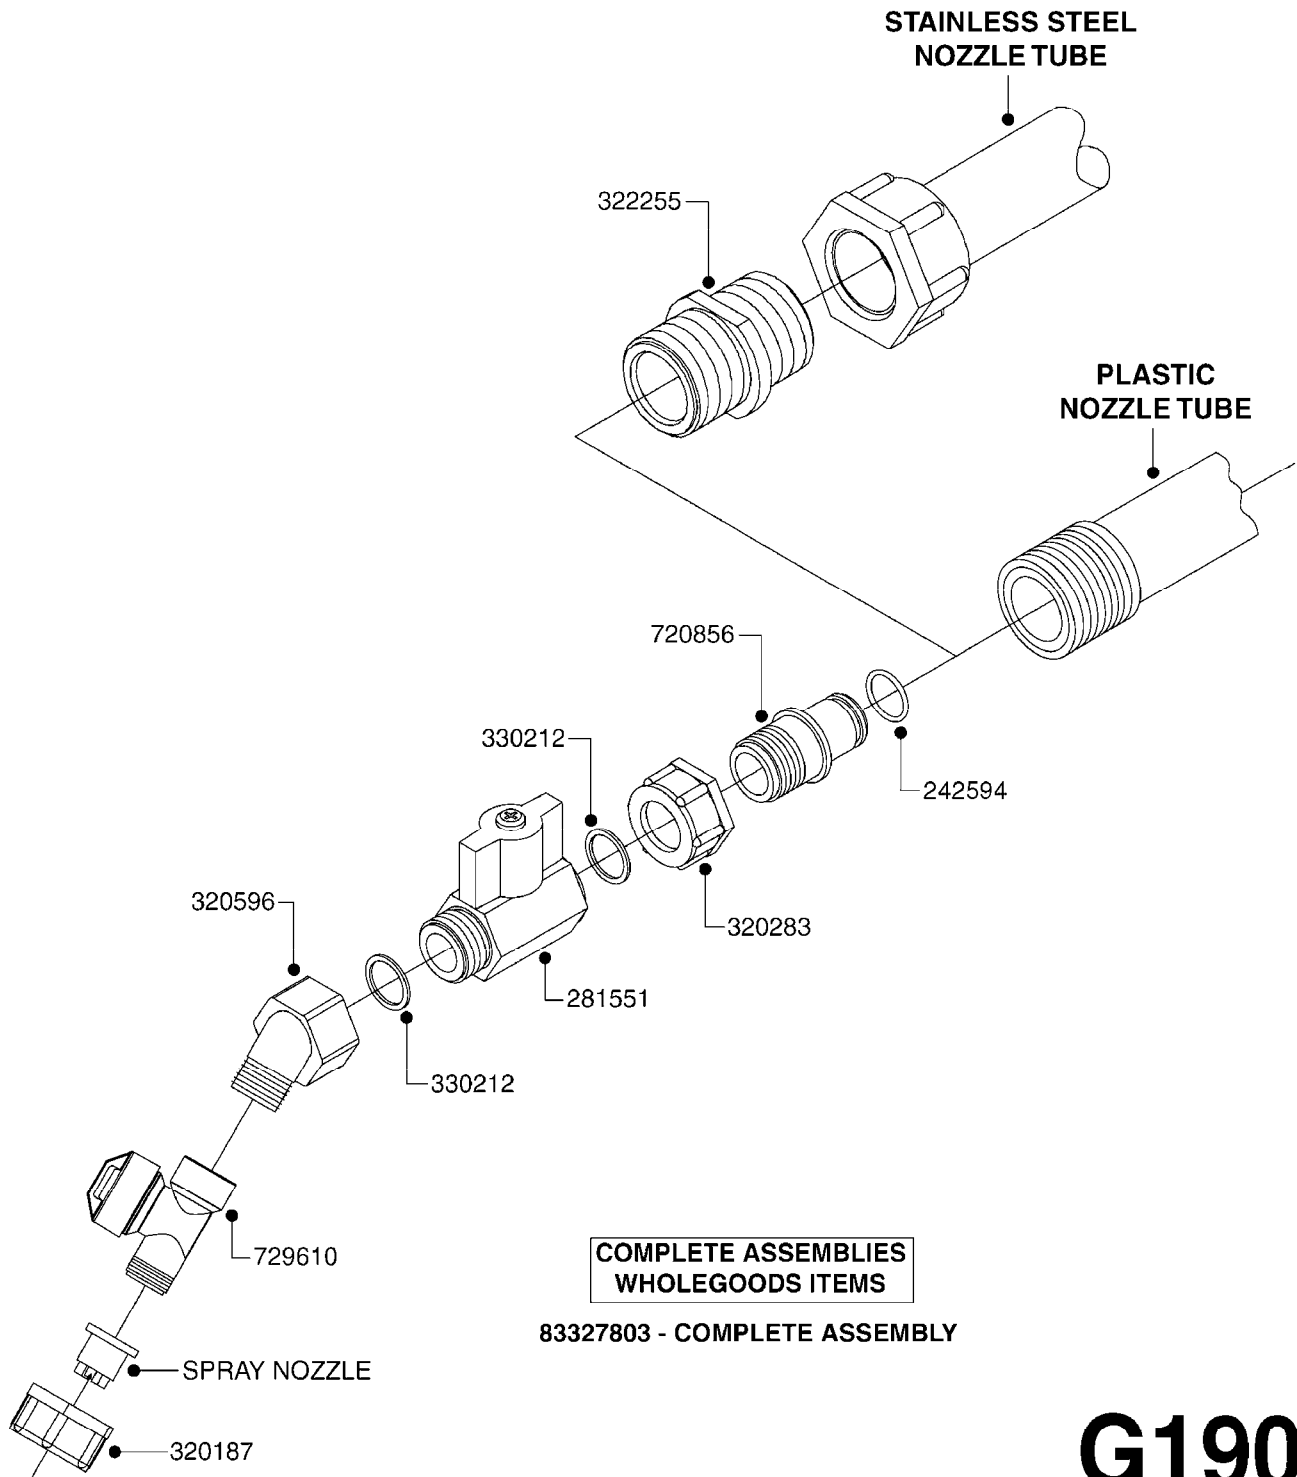

COMPLETE ASSEMBLIES
WHOLEGOODS ITEMS

833974 - COMPLETE ASSEMBLY

G180

DROP NOZZLE ASSEMBLY-ROW BANDR
G180-HIN, 26:05:11

Page 1
Date 19.03.2013 9:53

parts-n°	order qty	description
145904	1	FINGER NUT M6
145905	1	STUDBOLT M6 X 74
160473	1	PLATE FOR DROP-LEG
220706	1	SPRING SCF 12 BAR
240041	1	O-RING D15,1/10,3 X 2,4
320187	1	FITT.DK CAP 3/8" BSP BLACK
320434	1	SWIVEL CONNECTOR 3/8' BSP
321042	1	NOZZLE HOUSING F. 12MM SADDLE
330013	1	O-RING D15/D10X2.5 F.3/8"NUT
330783	1	FITT.DK HB 3/8"F.3/8" NUT
330805	1	FITT.DK HB 1/2'LOWER F.DROPS
332091	1	GASKET F. 12MM SADDLE
332113	1	CLAMP F. 12MM SADDLE
334166	1	HOOD FOR HOSE
370016	1	NOZZLE CONE JET 1553-08
370134	1	NOZZLE SWIRL 1554-GREY
370156	1	NOZZLE SWIRL 1554-BLUE
390367	1	NOZZLE FITT.3/8 SPEC. (NLA)
410207	1	BOLT HEX 8.8 DEL M6X25 SLOT
440263	1	SCREW SHEET-METAL 7/8" NO. 8
470061	1	WASHER D11/D7X0.5 LOCK
614525	1	MOUNT BRACKET F. DROP NOZZLE
614858	1	ALU. TUBE FOR 3 ROW BANDER
725737	1	FILTER HOUSING W.GASKET
833974	1	ROW BANDER 3 NOZZLE
28029803	1	CLAMP HOSE GEAR P1/2" 6708
92701703	1	HOSE R X3/8" X300PSI WP X0012"