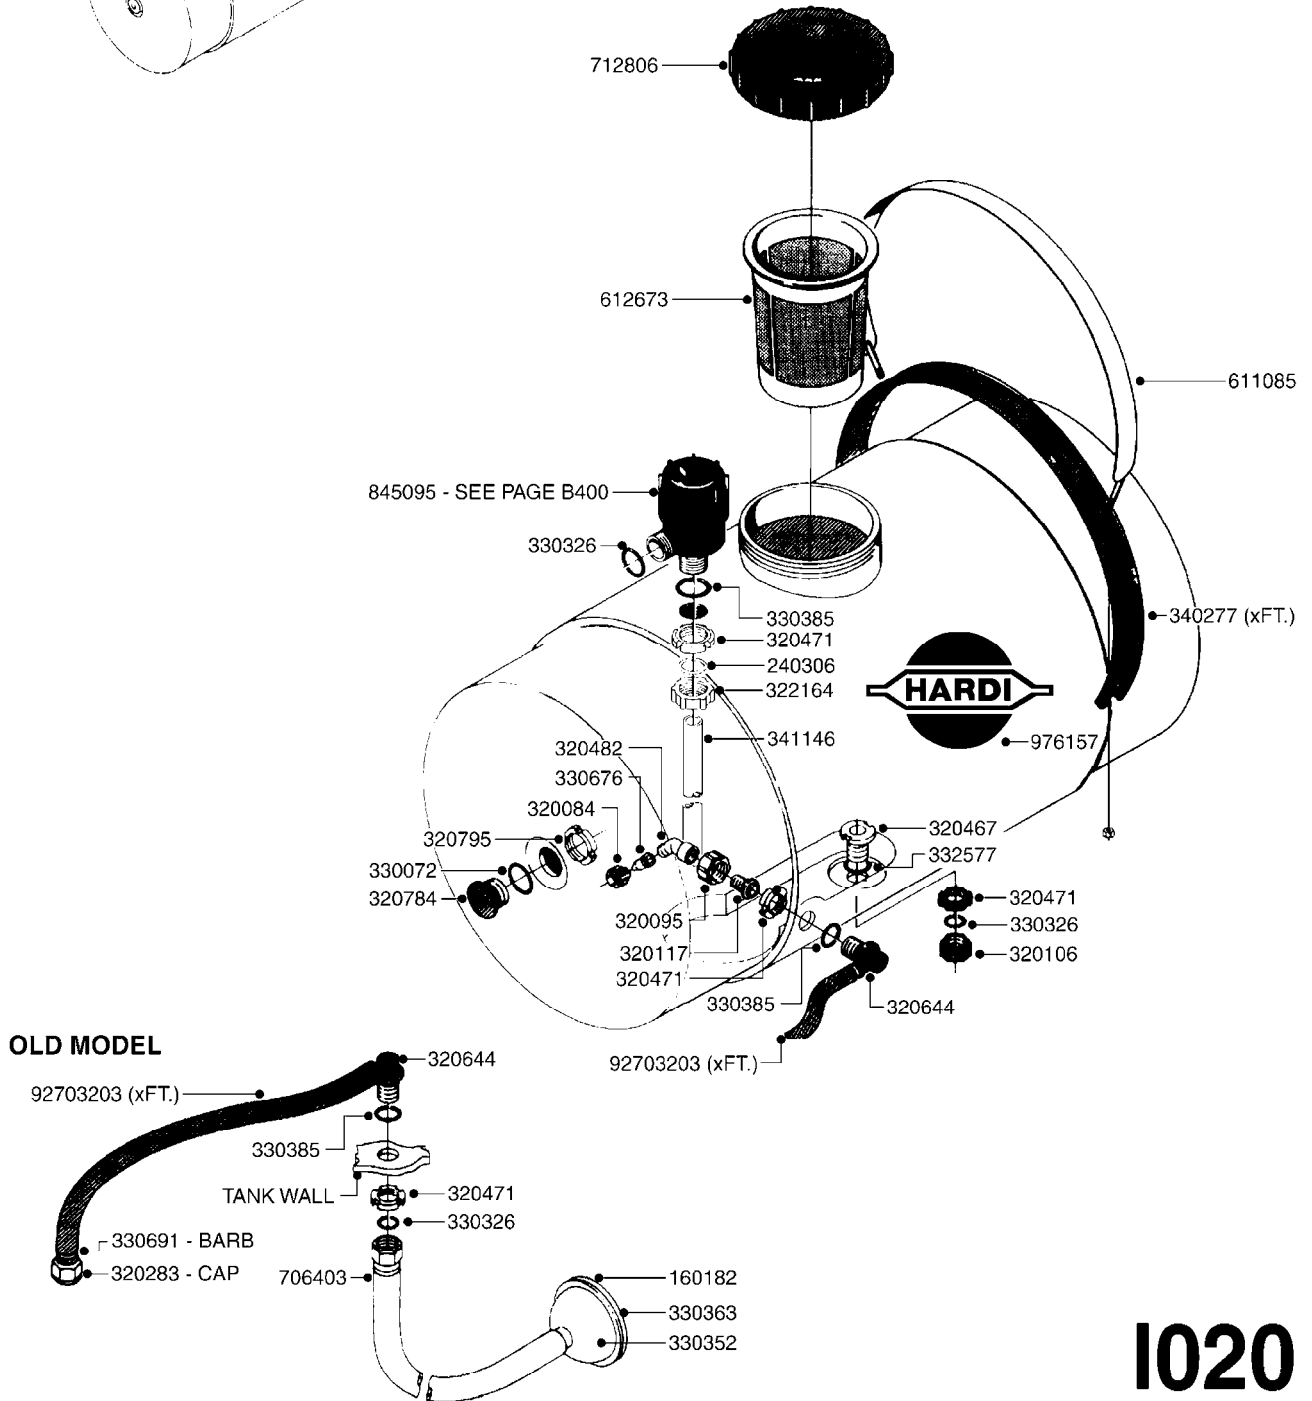

COMPLETE ASSEMBLY:
707011 - 50 GAL
727148 - 80 GAL

ATV 50/80 TANK
I020-HIN, 26:05:11

Page 1
Date 19.03.2013 9:57

parts-n°	order qty	description
160182	1	FILTER SCREEN
240306	1	O-RING D29/D21X4
320084	1	FITT.DK NUT 1/2" BSP
320095	1	FITT.DK NUT 1" BSP
320106	1	FITT.DK CAPNUT 1" BSP
320117	1	FITT.DK CONN.1/2"BSP F. 1" CAP
320283	1	FITT.DK NUT 3/4"BSP
320467	1	FITT.DK BULKHEAD 1"BSP SINGLE
320471	1	FITT.DK NUT 1" BSP JAMB
320482	1	FITT.DK ELB. 1/2" BSP 60 DEG.
320644	1	FITT.DK ELB.3/4"HB X 1" BSP
320784	1	FITT.DK CAP 1-1/2" BSP
320795	1	FITT.DK NUT 1-1/2" BSP JAMB
322164	1	FITT.DK CAP 1' SPECIAL
330072	1	O-RING D53,5/D45,5X4
330326	1	O-RING D30/D24X2 F.1"NUT
330352	1	FOAM DROP HOUSING
330363	1	RETAINER FILTER GAUGE
330385	1	O-RING D38,8/32,8XD3
330676	1	FITT.DK HB 3/8" F. 1/2" NUT
330691	1	FITT.DK HB 3/4'F.3/4' NUT
332577	1	O-RING D38/D30X4 F.1" PUR.
340277	1	TANK PACKING - 40mm WIDE x 12"
341146	1	SUCTION TUBE L=640MM/45DEG
611085	1	TANK STRAP FOR NK600
612673	1	FILTER BASKET F. ES30/ES53
706403	1	HOSE ASSY. SUCTION F. ESTATE SP
707011	1	TANK 53 GAL. TR/ATV
712806	1	TANK LID WITH VENT S226 RED
727148	1	TANK 80 GAL.F/FLUSH
845095	1	FILTER COMPLETE
976157	1	DECAL COMPANY (4.4" X 4.6")
92703203	1	HOSE R X3/4" X300PSI WP X0012"