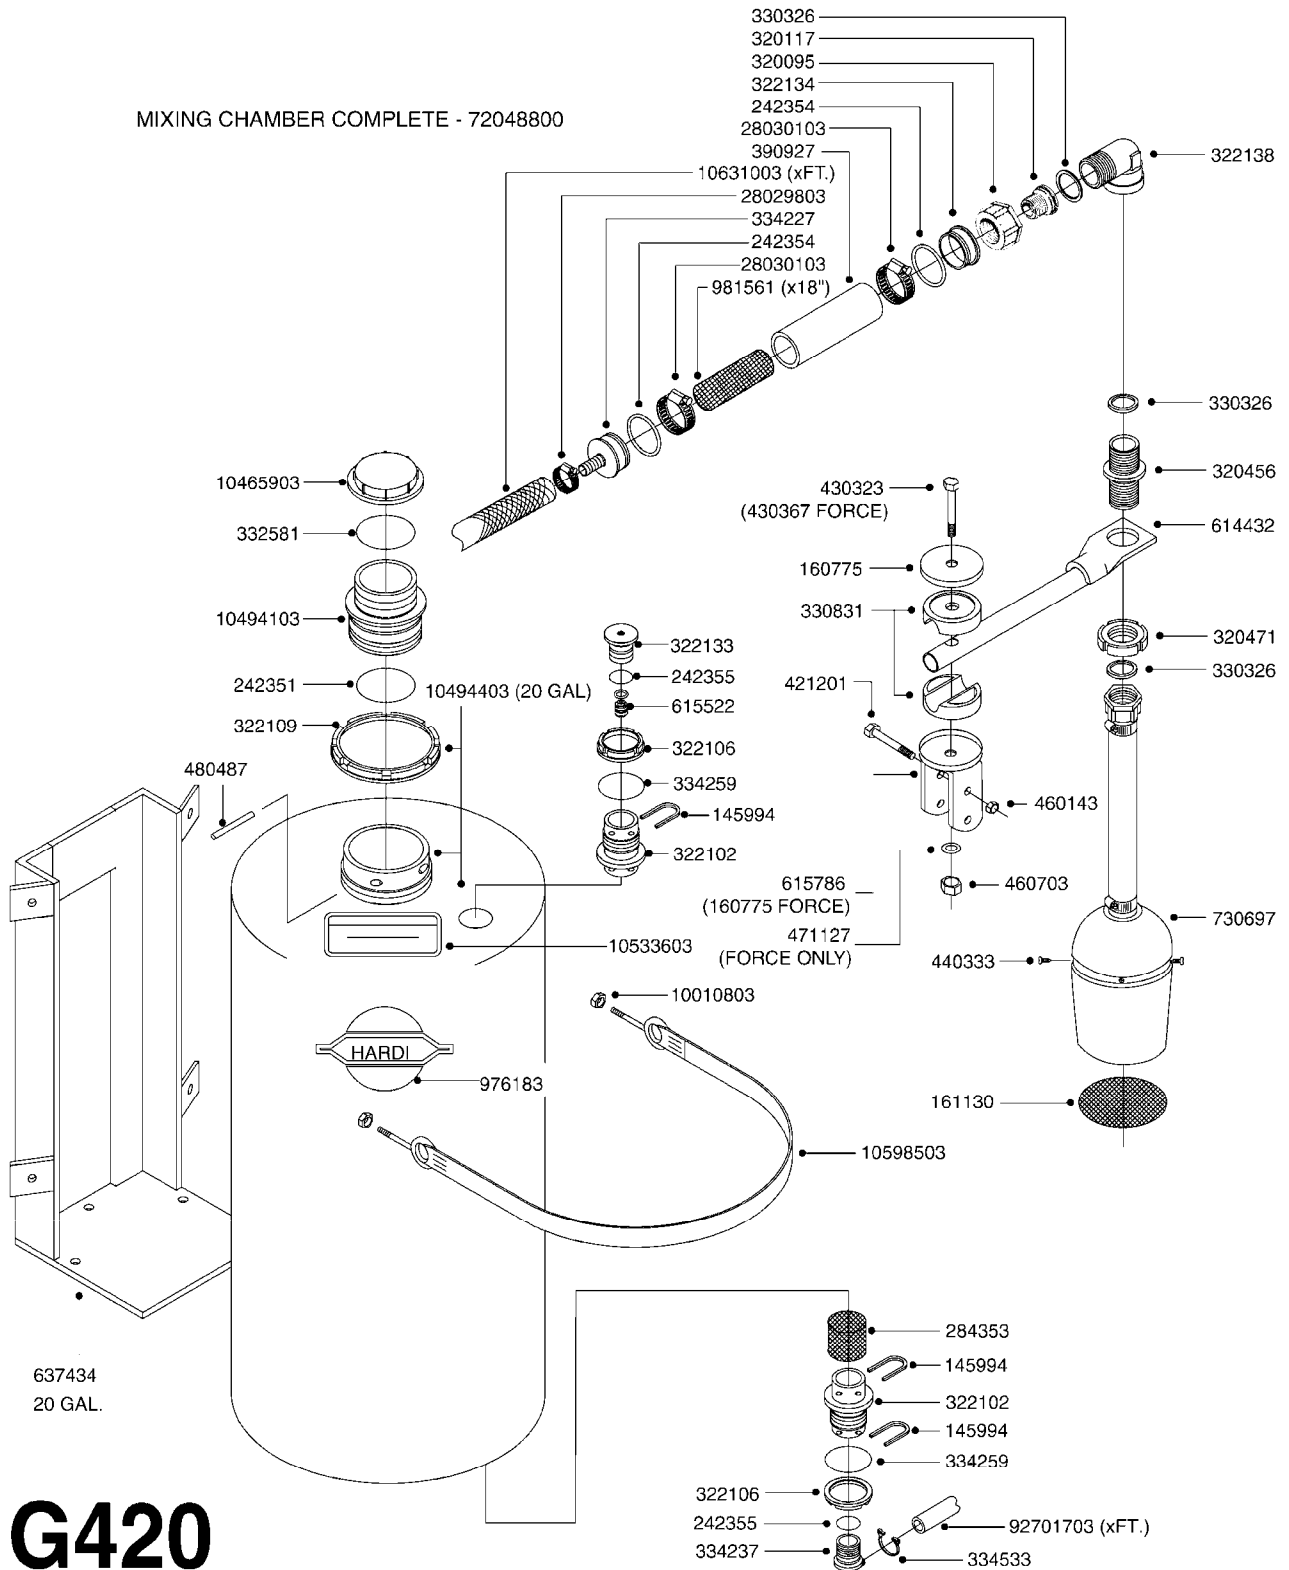

MIXING CHAMBER COMPLETE - 72048800

F MARKER TANK/DROPPER HIGH CAP
G420-HIN, 05:05:11

parts-n°	order qty	description
145994	1	FITT.DK S-40 FORK
160775	1	WASHER F. FRICTION PLATE
161130	1	FILTER SCREEN F/FOAM DROPPER
242351	1	O-RING D69.5X3.0 VITON F.S-93
242354	1	O-RING D32.2X3.0 VITON F.S-53
242355	1	O-RING D19.2X3.0 VITON F.S-40
284353	1	SPONGE FOR FOAM MARKER
320095	1	FITT.DK NUT 1" BSP
320117	1	FITT.DK CONN.1/2"BSP F. 1" CAP
320456	1	FITT.DK BULKHEAD 1"BSP DOUBLE
320471	1	FITT.DK NUT 1" BSP JAMB
322102	1	FITT.DK S-40 BULKHEAD
322106	1	FITT.DK S-40 BULKHEAD NUT
322109	1	FITT.DK S-93 BULKHEAD NUT
322133	1	FITT.DK S-40 PLUG W 1/8 THREAD
322134	1	FITT.DK S-53THREAD INS.1/2"BSP
322138	1	FITT.DK ELB 1"M X 1"F BSP
330326	1	O-RING D30/D24X2 F.1"NUT
330831	1	FRICTION PLATE
332581	1	GASKET F. 1-1/2" BSP CAPNUT.
334227	1	FITT.DK S-53 STR.1/2'
334237	1	FITT.DK S-40 ELB.3/8'
334259	1	GASKET F. S-40 BULKHEAD
334533	1	CLAMP HOSE PLASTIC 3/8"
390927	1	TUBE,MIX CHAMB. FOAM MARK HC
421201	1	BOLT HEX 8.8 DEL M8X70
430323	1	BOLT HEX 8.8 DEL M12X60
430367	1	BOLT HEX 8.8 DEL M12X100
440333	1	SCREW 3.5 X 9.5 SS
460143	1	NUT HEX M8 LOCK
460703	1	NUT HEX M12X1.75 LOCK
471127	1	WASHER D24/D13X2.5 STAINLESS
480487	1	PIN M5X60 SLOTTED GALV
614432	1	BREAK AWAY ARM F. FOAM MARKER
615522	1	CHECK VALVE F.FOAM MARKER
615786	1	MOUNT BKT. F.FOAM DROPPER 98
637434	1	MOUNT BRACKET F.FOAM TANK 20G
730697	1	FOAM DROPPER COMP. BLACK '97
976183	1	DECAL COMPANY 185 X 300
981561	1	SPONGE MAT. MIX.CHAMBER-x0012"
10010803	1	NUT HEX NC (NYLON LOCK) 5/16
10465903	1	*LID F.FOAM MARKER, DRILLED
10494103	1	FILL WELL ASSY.FOAM MARK EPOXY
10494403	1	*TANK ASSY. 20 GAL. D14'F/M
10533603	1	DECAL CAUTION-OPEN SLOWLY ENG
10598503	1	TANK STRAP 10/15/20 GAL FOAMER
10631003	1	HOSE R X CLEAR BRAID.X 1/2 12"
28029803	1	CLAMP HOSE GEAR P1/2" 6708
28030103	1	CLAMP HOSE GEAR P5/4-S1.5"6724
72048800	1	MIXING CHAMBER,FOAM MARK. HC
92701703	1	HOSE R X3/8" X300PSI WP X0012"