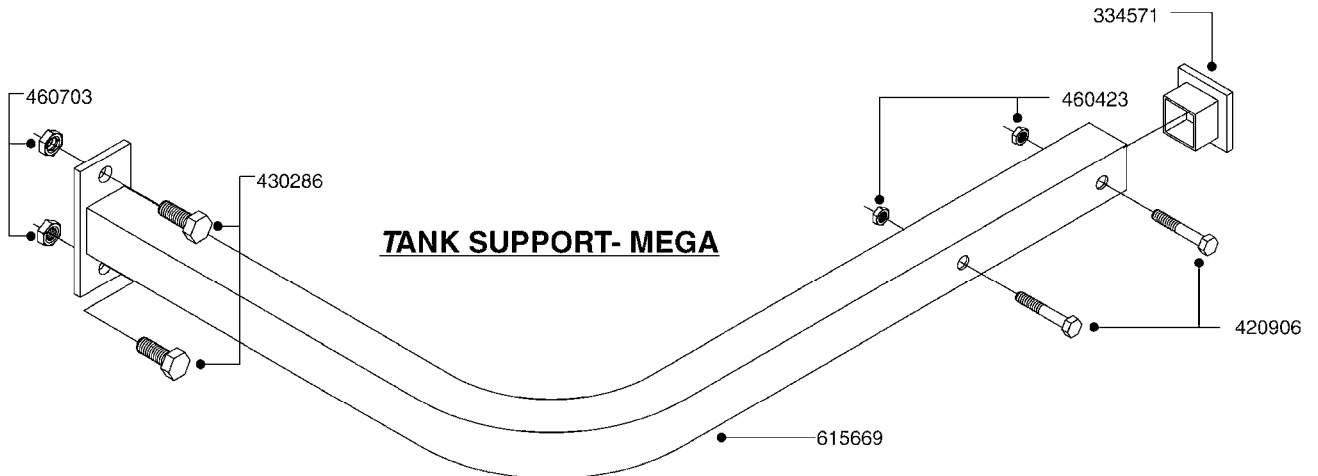

COMPRESSOR MOUNT-NAVIGATOR

10512503-COMPLETE ASSEMBLY

TANK SUPPORT- MEGA

COMPRESSOR MOUNT- MEGA

G370

FOAM MARKER MOUNT BRACKETS
G370-HIN, 01:01:01

Page 1
Date 19.03.2013 9:54

parts-n°	order qty	description
10009803	1	WASHER PLATE 3/8"
10171603	1	BOLT HEX 3/8 NC GR.2 01.50"
10212903	1	NUT HEX NC (NYLON LOCK) 3/8"
10512503	1	FOAM MARKER MOUNT KIT
160908	1	MOUNT BRACKET F. F.M.COMP.MEGA
334571	1	PLUG 40X40X2 F.SQ.TUBE
420906	1	BOLT HEX 8.8 DEL M10X60
420965	1	BOLT HEX 8.8 DEL M10X40
430286	1	BOLT HEX 8.8 DEL M12X30 FT
460423	1	NUT HEX M10X1.5 LOCK
460703	1	NUT HEX M12X1.75 LOCK
471122	1	WASHER D20/D10.5X2 SS
615669	1	MT. BRACKET FOR F.M. TANK MEGA