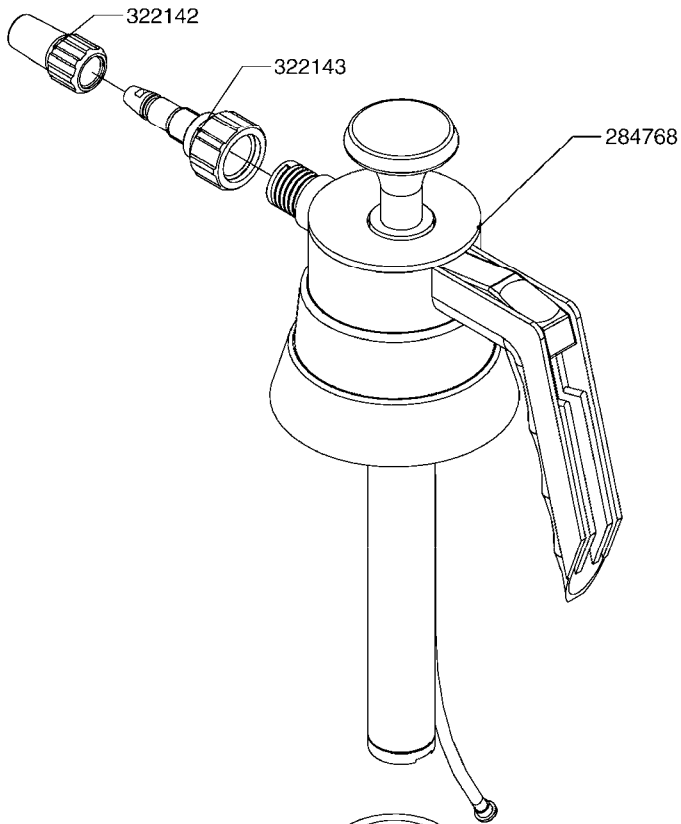

HAND HELD SPRAYER C-1.5
J020-HIN, 01:01:01

Page	0
Date	19.03.2013 9:57