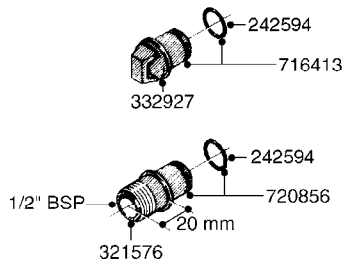

Agroparts: www.HARDI-INTERNATIONAL.com

H

Country-Code 00

Date 19.03.2013 9:56

Section H

Fittings, Bulk
Hose & Clamps

main group	page-n°	date	description
Fittings, Bulk Hose & Clamps	H010-HIN H020-HIN H030-HIN H040-HIN H050-HIN H060-HIN H070-HIN H080-HIN H090-HIN H100-HIN H110-HIN H120-HIN H130-HIN H140-HIN	28:11:06 01:01:01 01:01:01 01:01:01 31:03:09 01:01:01 01:02:12 01:02:12 01:01:01 08:11:12 08:11:12 11:05:10 05:07:11 16:02:12	FITTINGS-CAP NUTS & HOSE BARBS FITTINGS-T-PIECES,CAPS & ELBOWS FITTINGS - HEXAGON NIPPLES FITTINGS - NIPPLES & ELBOWS FITTINGS - HOSE CONNECTORS FITTINGS - BULKHEAD FITTINGS - S-40 FITTINGS - S-53 FITTINGS - S-56 & S-61 FITTINGS - S-67 FITTINGS - S-93 BULK HOSE HOSE CLAMPS FITTINGS - T25