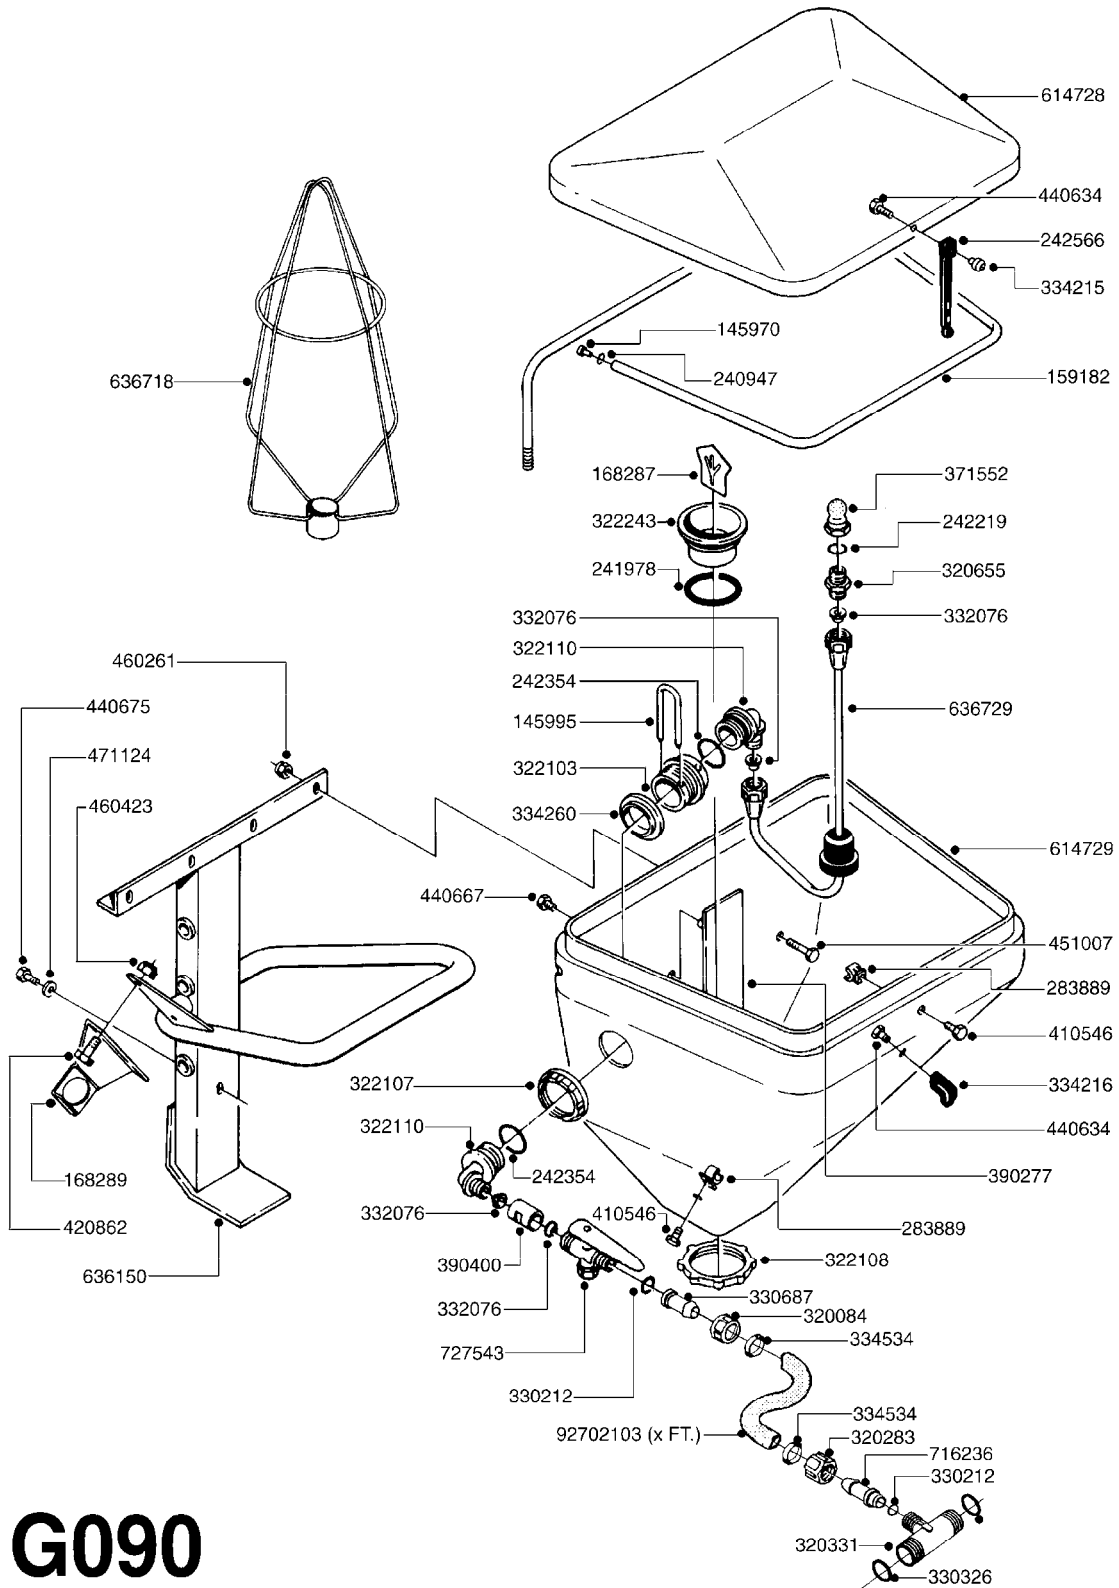

G090

CHEMICAL FILLER-HOPPER (PRE95)
G090-HIN, 19:05:11

Page 1

Date 19.03.2013 9:53

parts-n°	order qty	description
145970	1	PLUG MF 11 X 1
145995	1	FITT.DK S-53 FORK
159182	1	RINSING TUBE CHEM.FILL
168287	1	PLATE ANTI-VORTEX F.CHEM FILL
168289	1	BRACKET F. 3-WAY VALVE
240947	1	O-RING D7.3X2.4 NITRIL
241978	1	O-RING 64.5X3,0
242219	1	O-RING D16.3X2.4 VITON
242354	1	O-RING D32.2X3.0 VITON F.S-53
242566	1	LATCH STRAP F. CHEM.FILL
283889	1	CLIP F.TUBE SUPPORT
320084	1	FITT.DK NUT 1/2" BSP
320283	1	FITT.DK NUT 3/4"BSP
320331	1	FITT.DK TEE 1" - 1" - 3/4" BSP
320655	1	FITT.DK HN 1/2"-1/2" BSP
322103	1	FITT.DK S-53 BULKHEAD
322107	1	FITT.DK S-53 BULKHEAD NUT
322108	1	FITT.DK S-67 BULKHEAD NUT
322110	1	FITT.DK S-53 ELB. 1/2" BSP
322243	1	DRAIN PIPE/CHEM FIL.S67/S56
330212	1	O-RING D19/D14X2.4 F.1/2"NUT
330326	1	O-RING D30/D24X2 F.1"NUT
330687	1	FITT.DK HB 1/2" F. 1/2" NUT
332076	1	CONE INSERT F. ALUMINUM LANCE
334215	1	RUBBER
334216	1	RUBBER LATCH FOR CHEM.FILL
334260	1	GASKET F. S-53 BULKHEAD
334534	1	CLAMP HOSE PLASTIC 1/2"
371552	1	NOZZLE F.RINSING
390277	1	SCALE PLATE FOR HARDI FILLER
390400	1	FITT.DK BULKHEAD 1/2'X1/2'
410546	1	BOLT HEX 8.8 DEL M6X12 FT
420862	1	BOLT HEX 8.8 DEL M10X16 FT
440634	1	SCREW 5/8"
440667	1	SCREW M12X35 SLOT STAINLESS
440675	1	SCREW F. PLASTIC 5X16 SS
451007	1	SCREW M6X20 STAINLESS
460261	1	NUT HEX M6X1 LOCK
460423	1	NUT HEX M10X1.5 LOCK
471124	1	WASHER D18/D6.4x1.6
614728	1	LID FOR CHEM FILLER
614729	1	TANK HARDI FILLER
636150	1	FRAME FOR CHEM FILL TANK
636718	1	RINSE SUPPORT CHEM.FILL 25/35L
636729	1	TUBE F. RINSE CHEM FILL
716236	1	FITT.DK HB 1/2" ASSY. F. 3/4"
727543	1	VALVE F.CHEM FILL JUG RINSE
92702103	1	HOSE R X1/2" X300PSI WP X0012"