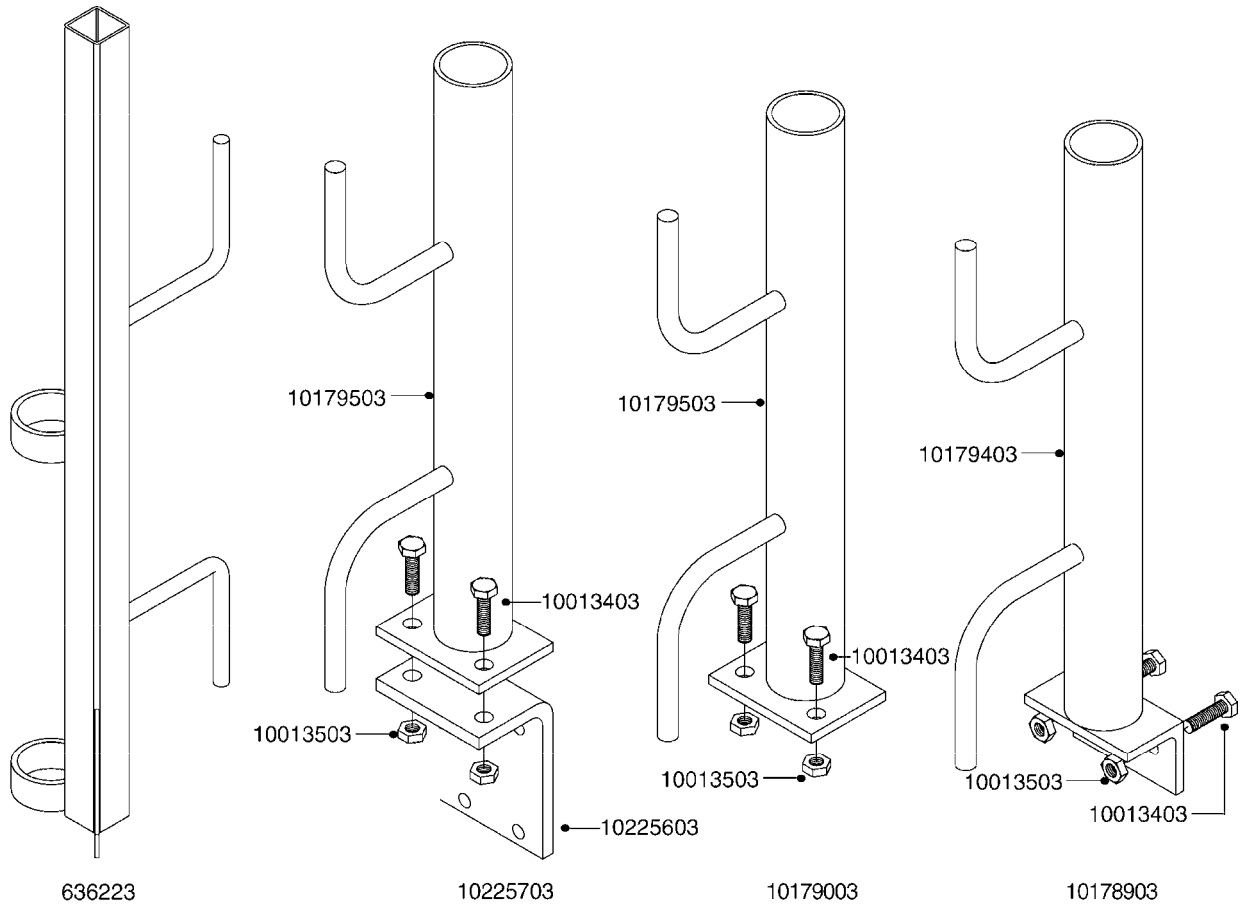

G510

HOSE WRAPS
G510-HIN, 19:05:11

Page 1
Date 19.03.2013 9:55

parts-n°	order qty	description
241965	1	O-RING 12.1 X 1.6
242007	1	O-RING D9.1X1.6
281551	1	BALL VALVE 1/2"
320084	1	FITT.DK NUT 1/2" BSP
330212	1	O-RING D19/D14X2.4 F.1/2"NUT
330326	1	O-RING D30/D24X2 F.1"NUT
330687	1	FITT.DK HB 1/2" F. 1/2" NUT
334190	1	FITT.DK HB 1/2' F. PISTOL 60S
334531	1	CLAMP HOSE PLASTIC 3/4"
636223	1	POST 12 VOLT TR30
712471	1	AGITATION VALVE ASSY. ON/OFF
843196	1	HANDGUN KIT TYPE 60 SHORT
843197	1	HANDGUN KIT TYPE 60 LONG
10013403	1	BOLT HEX 3/8-16X1 1/4 HCS Z5
10013503	1	NUT HEX NC 3/8"
10178903	1	WRAP HOSE SIDE MOUNT PLATE
10179003	1	WRAP HOSE BOTTOM PLATE MOUNT
10179403	1	WRAP WELDMENT FOR HI101789
10179503	1	WRAP WELDMENT FOR HI101790
10225603	1	BKT.FOR HOSE WRAP MOUNT NL NK
10225703	1	WRAP HOSE BDL.BOTTOM PLATE
92702103	1	HOSE R X1/2" X300PSI WP X0012"