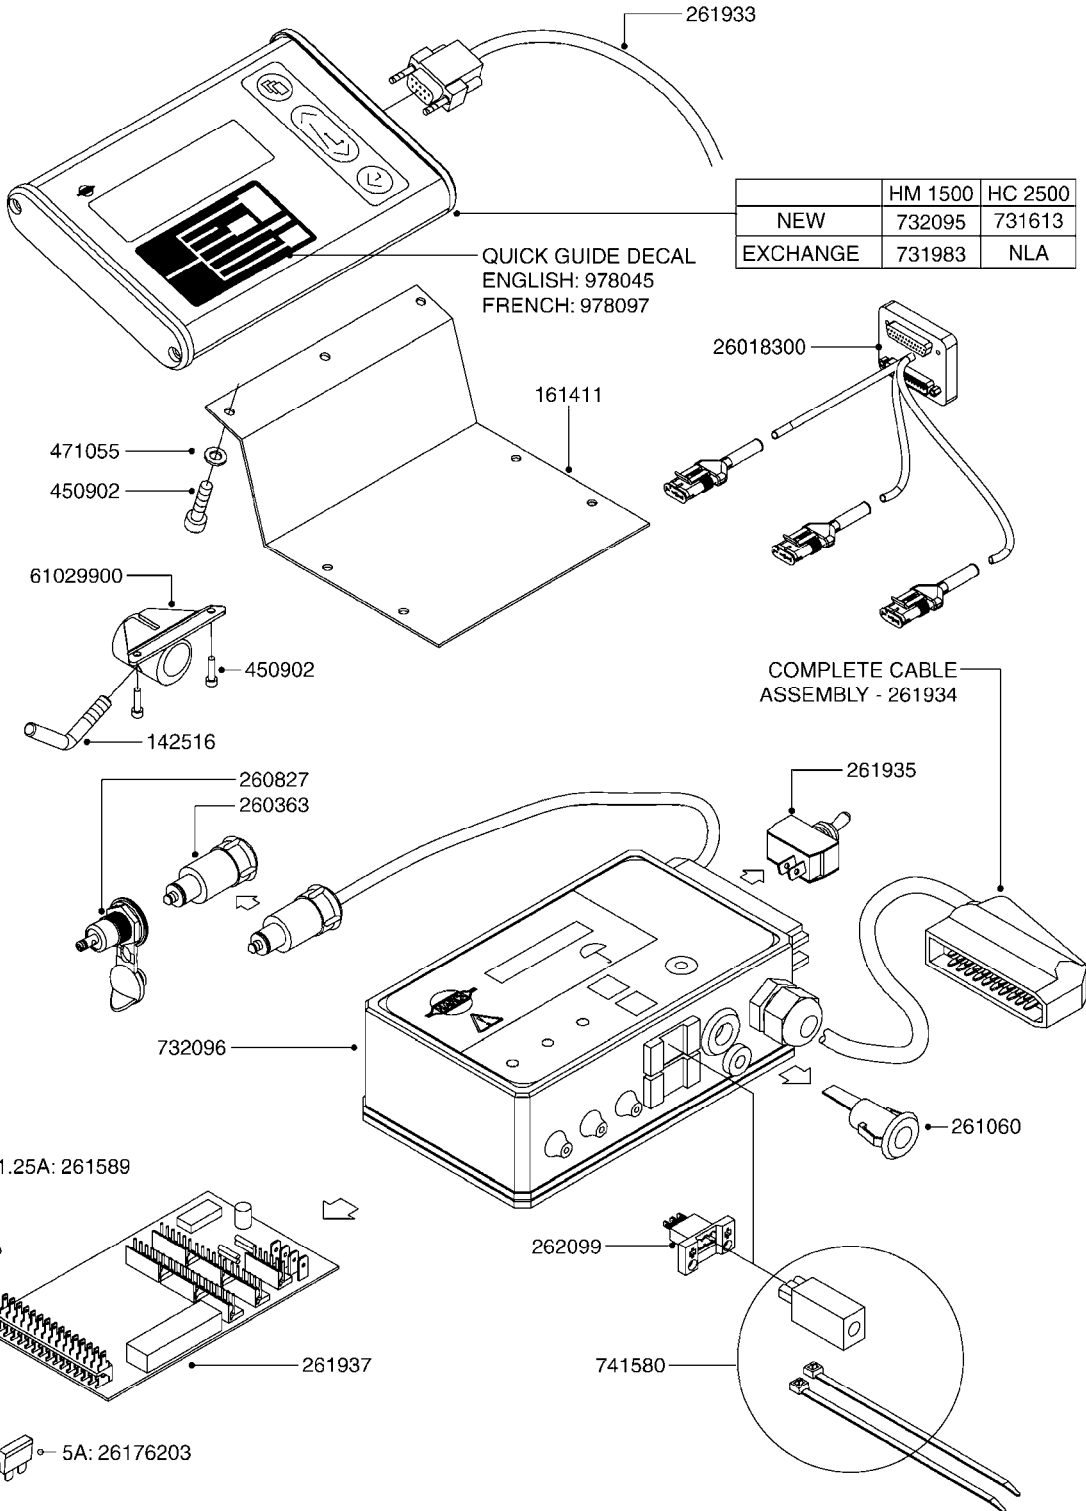

G475

SPRAY MATE II CONTROLLER
G475-HIN, 14:12:06

Page 1
Date 19.03.2013 9:54

Pos.	parts-n°	order qty	description
1	410185	1	BOLT HEX 8.8 DEL M6X16
2	410561	1	BOLT HEX 8.8 DEL M6X50 FT
3	420604	1	BOLT HEX 8.8 DEL M10X25 FT
4	430522	1	BOLT HEX 8.8 DEL M12X25 FT
4	430846	1	BOLT HEX 8.8 DEL M12X80 USE WITH N-SERIES
5	460261	1	NUT HEX M6X1 LOCK
6	460423	1	NUT HEX M10X1.5 LOCK
7	460703	1	NUT HEX M12X1.75 LOCK
8	722525	1	MONITOR MAGNETS SET OF 8PCS
9	16056203	1	MAG MNT F. SPEED SNS 6 BOLT USE WITH ATV SINGLE AXLE
10	16097703	1	SPEED RING, 5 BOLT, 4.5" B.C. USE WITH ATV TANDEM AXLE
11	16098003	1	SPEED SENSOR BRACKET, ATV TNDM USE WITH ATV TANDEM AXLE
12	16098103	1	REGULATOR VAVLE BRKT, ATV ATV ONLY
13	16108803	1	FLOW METER BRKT, SPRAYMATE
14	16098903	1	SPD SNSR BRKT, ATV SINGLE AXLE USE WITH ATV SINGLE AXLE
15	26010603	1	SPRAYMATE II HARDI BRANCH CABL
16	26010703	1	SPRAYMATE II BATTERY CABLE
17	26010803	1	SPRAYMATE II 15'10PIN M/P CABL
18	26011203	1	SPRAYMATE II CONSOLE
19	26011303	1	SPRAYMATE II POWER SWITCH KIT INCLUDES SWITCH, BRACKET, WIRE
20	26011403	1	SPRAMAT II MAST.RN/HOLD SW KIT INCLUDES SWITCH, BRACKET, WIRE
21	26011503	1	SPRAYMATE II 15'3-PIN M/P CABL
22	28030003	1	CLAMP HOSE GEAR P1" 6716
23	28032803	1	FLOW METER, SM II, 2-40 GPM
24	28032903	1	SPRAYMATE II 1"SERVOVALV 150M
25	28033003	1	SPRAYMATEII 5'FLOW/SPEED SEN C
26	28033803	1	FITTING, 1"X1"NPT 90° ELBOW
27	28033903	1	FITTING, 1"X3/4"NPT STRAIGHT
28	41000303	1	MACHINE SCREW #8-32x3/4" SS
29	341291	1	RUBBER HOSE CLAMP COVER 130MM
30	28030103	1	CLAMP HOSE GEAR P5/4-S1.5"6724
31	92712403	1	HOSE R X1" X300PSI WP X0012"