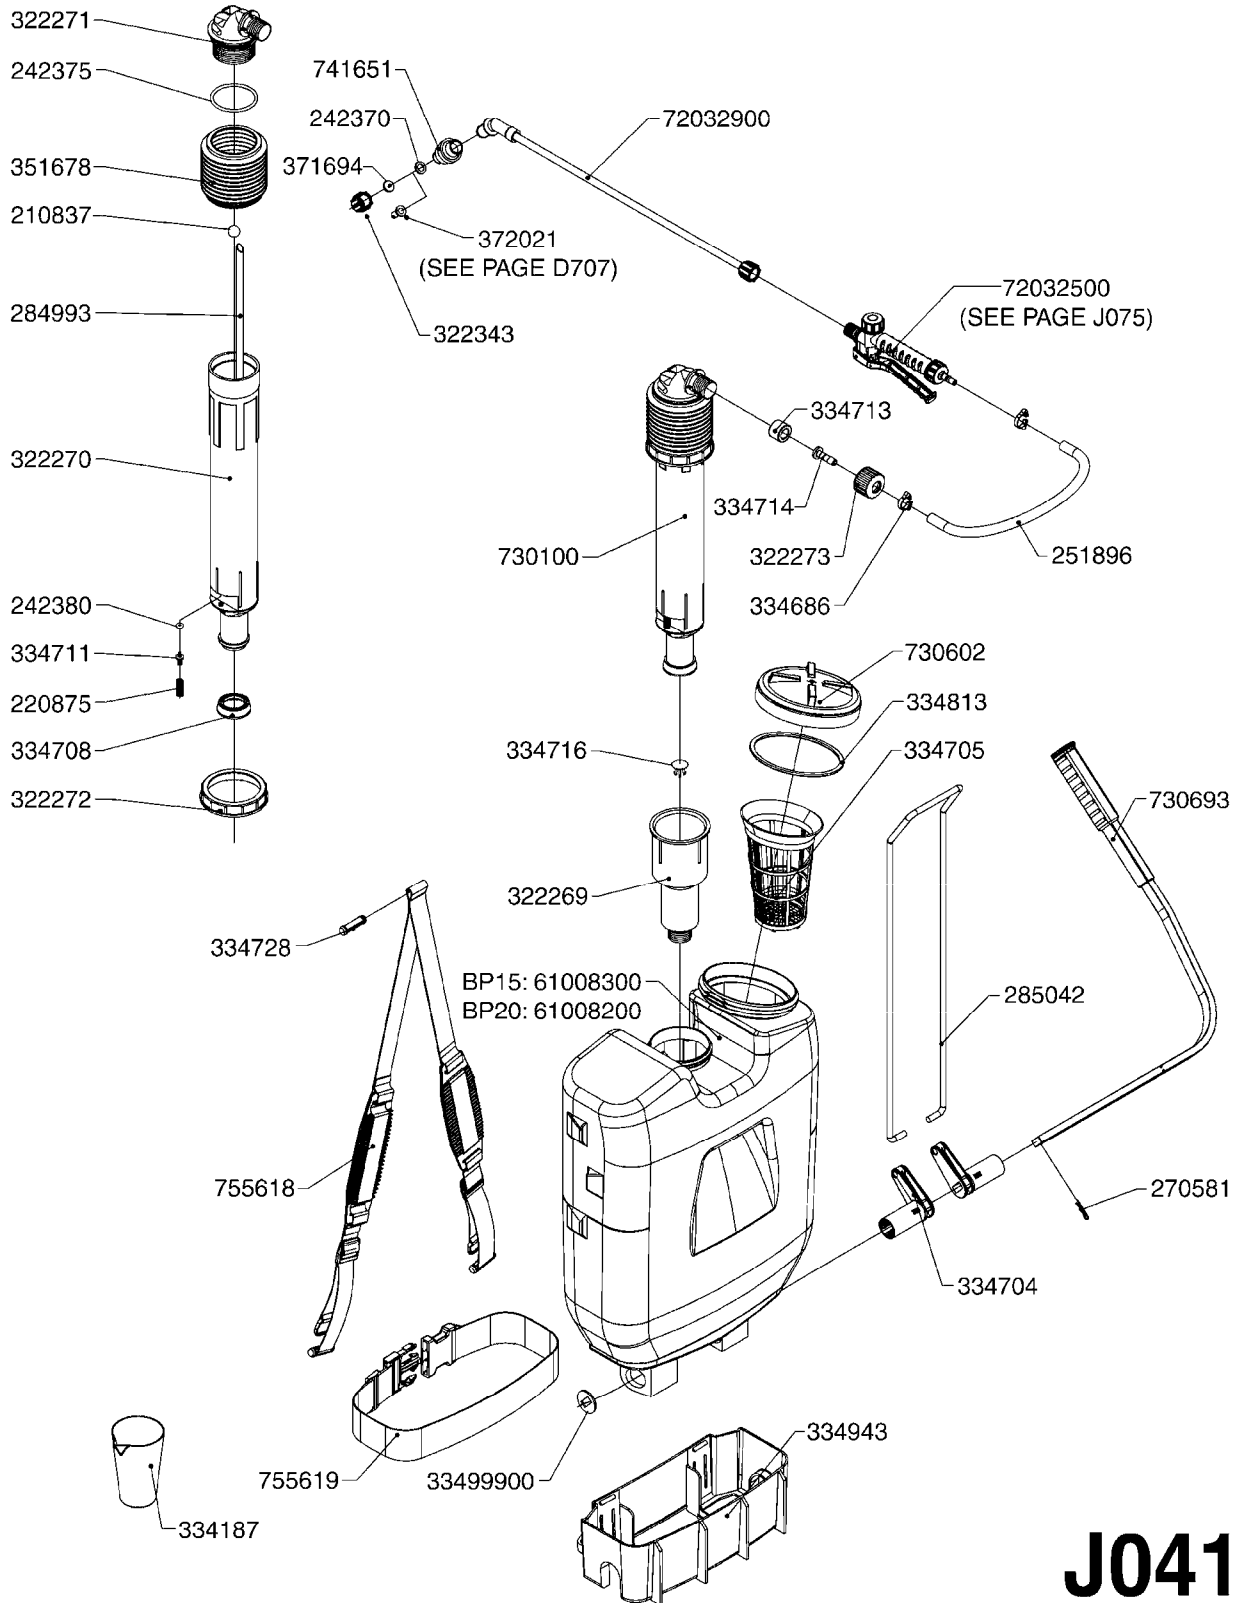

BACKPACK SPRAYER BP 15/20
J041-HIN, 15:12:10

Page 1
Date 19.03.2013 9:57

parts-n°	order qty	description
210837	1	S/S BALL VALVE/2000
220875	1	VALVE SPRING CP3/2000
242370	1	BACKING WASHER
242375	1	PUMP CAP O-RING/2000
242380	1	P/LIMIT O RING 2000
251896	1	HOSE ASSY. 5/16" PVC L=1300MM
270581	1	WIRE CLIP FOR OPERATING LEVER
284993	1	DIP TUBE CP3/2000
285042	1	PUSH ROD CP3/2000
322269	1	PISTON CUP
322270	1	PUMP LOWER CP3/2000
322271	1	PUMP CAP
322272	1	06-009 COLLAR
322273	1	SCREW CAP
322343	1	NOZZLE CAP M18 X 1.5 - 1999
334187	1	CUP 250ML
334686	1	CLAMP HOSE PLASTIC 5/16'
334704	1	BEARING CRANK CP3/2000
334705	1	STRAINER CP3/2000
334708	1	CUP SEAL CP3/2000
334711	1	P/L PLUNGER red /3 BAR
334713	1	HOSE GROMMET
334714	1	CP15 HOSE SPIGOT
334716	1	VALVE
334728	1	HARNESS PINS
334813	1	LID SEAL
334943	1	BASE FOR BP15/20 RED
351678	1	BELLOWS
371694	1	HOLLOW CONE SPRAY TIP, YELLOW
372021	1	NOZZLE FLOOD AN 1.2 GREEN
730100	1	PISTON ASSY. 2000 CP
730602	1	LID WITH SEAL
730693	1	LEVER SML CP3/15 2003 MODEL
741651	1	FLUID CONTROL VALVE 15 PSI
755618	1	HARNESS W/RUBBER SHOULDER PADS
755619	1	WAIST BELT CP/BP
33499900	1	DISC F. LEVER ARM CP-2000
61008200	1	TANK BP20
61008300	1	TANK BP15
72032500	1	CP TRGGR VLV ASSY,NEW STYLE'00
72032900	1	PLASTIC WAND 20"