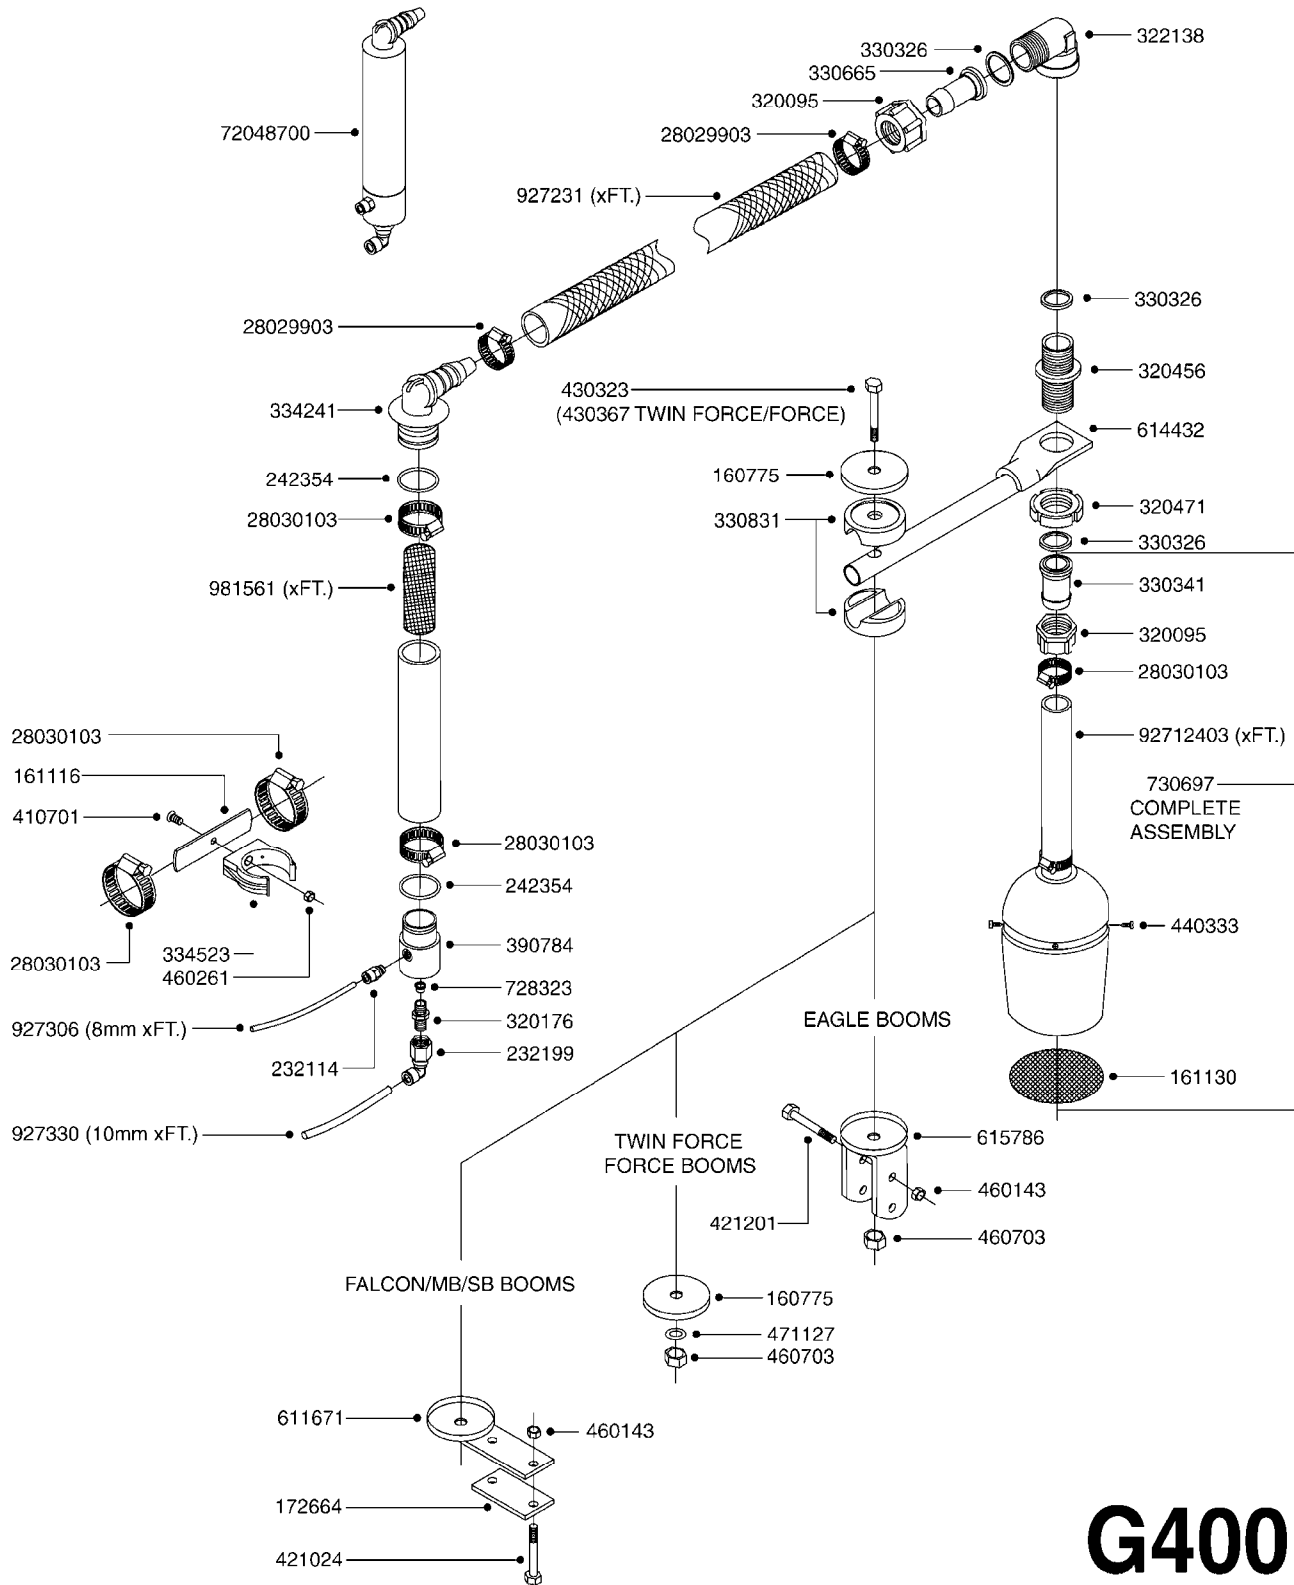

G400

FOAM MARKER DROPPER UPDATE 98
G400-HIN, 21:06:11

Page 1
Date 19.03.2013 9:54

parts-n°	order qty	description
160775	1	WASHER F. FRICTION PLATE
161116	1	FLATBAR PLATE 3 X 25 X 110
161130	1	FILTER SCREEN F/FOAM DROPPER
172664	1	FLATBAR BACKING PLATE
232114	1	COUPLER 1/8" THREADX8MM HOSE
232199	1	COUPLER 3/8' BSP-90/10MM HOSE
242354	1	O-RING D32.2X3.0 VITON F.S-53
320095	1	FITT.DK NUT 1" BSP
320176	1	FITT.DK HN 3/8"X1/2" BSP
320456	1	FITT.DK BULKHEAD 1"BSP DOUBLE
320471	1	FITT.DK NUT 1" BSP JAMB
322138	1	FITT.DK ELB 1"M X 1"F BSP
330326	1	O-RING D30/D24X2 F.1"NUT
330341	1	FITT.DK HB 1" F. 1" NUT
330665	1	FITT.DK HB 3/4"F.1" NUT
330831	1	FRICTION PLATE
334241	1	FITT.DK S-53 ELB.3/4"
334523	1	PIPE HOLDER D51.5
390784	1	PLUG FOR FOAM GENERATOR LWR 98
410701	1	SCREW M6X16 GALV.
421024	1	BOLT HEX 8.8 DEL M8X60
421201	1	BOLT HEX 8.8 DEL M8X70
430323	1	BOLT HEX 8.8 DEL M12X60
430367	1	BOLT HEX 8.8 DEL M12X100
440333	1	SCREW 3.5 X 9.5 SS
460143	1	NUT HEX M8 LOCK
460261	1	NUT HEX M6X1 LOCK
460703	1	NUT HEX M12X1.75 LOCK
471127	1	WASHER D24/D13X2.5 STAINLESS
611671	1	BREAK AWAY HOLDER F-MARKER
614432	1	BREAK AWAY ARM F. FOAM MARKER
615786	1	MOUNT BKT. F.FOAM DROPPER 98
728323	1	VALVE NON-RETURN
730697	1	FOAM DROPPER COMP. BLACK '97
927231	1	HOSE R X PVCX3/4 CLR/BRD 0012"
927306	1	HOSE R X PE D8/D6 X 0012"BLACK
927330	1	HOSE R X PE D10/D8 X 012"BLACK
981561	1	SPONGE MAT. MIX.CHAMBER-x0012"
28029903	1	CLAMP HOSE GEAR P3/4"-S1" 6712
28030103	1	CLAMP HOSE GEAR P5/4-S1.5"6724
72048700	1	MIXING CHAMBER, FOAM MARK. STD
92712403	1	HOSE R X1" X300PSI WP X0012"