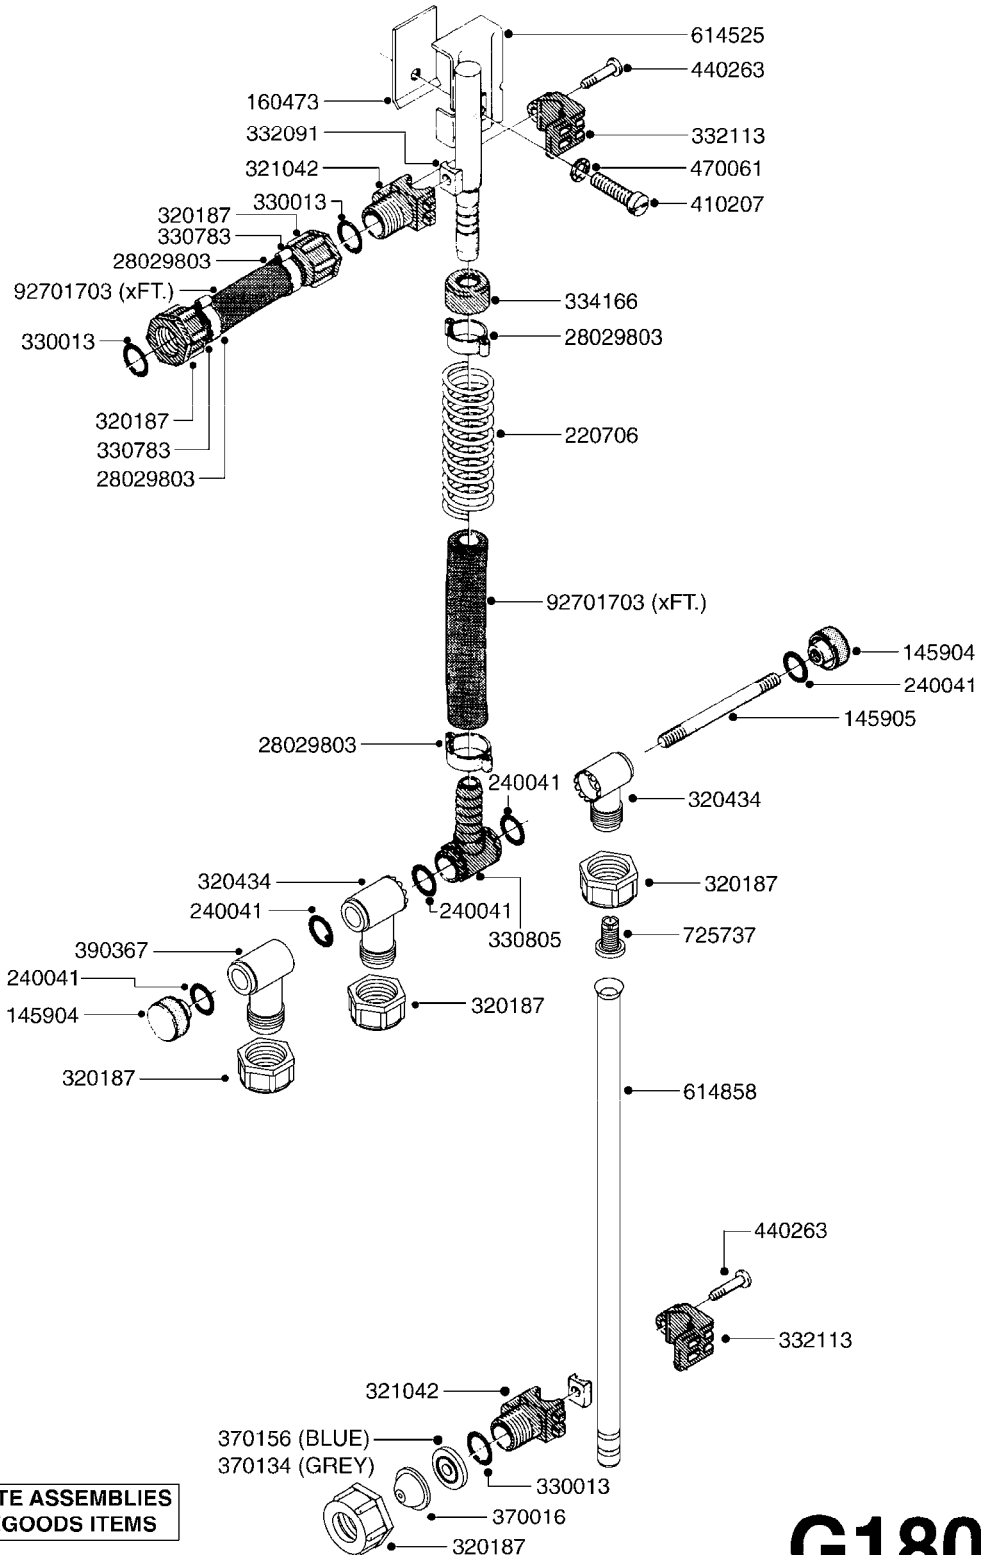

COMPLETE ASSEMBLIES
WHOLEGOODS ITEMS

83427803 - COMPLETE ASSEMBLY

G170

DROP NOZZLE ASSEMBLY (PRE 95)
G170-HIN, 26:05:11

Page 1
Date 19.03.2013 9:53

parts-n°	order qty	description
145904	1	FINGER NUT M6
145905	1	STUDBOLT M6 X 74
158981	1	PIPE FOR DROPLEG
160473	1	PLATE FOR DROP-LEG
220706	1	SPRING SCF 12 BAR
240041	1	O-RING D15,1/10,3 X 2,4
320187	1	FITT.DK CAP 3/8" BSP BLACK
320434	1	SWIVEL CONNECTOR 3/8' BSP
321042	1	NOZZLE HOUSING F. 12MM SADDLE
330013	1	O-RING D15/D10X2.5 F.3/8"NUT
330783	1	FITT.DK HB 3/8"F.3/8" NUT
330805	1	FITT.DK HB 1/2'LOWER F.DROPS
332091	1	GASKET F. 12MM SADDLE
332113	1	CLAMP F. 12MM SADDLE
334166	1	HOOD FOR HOSE
410207	1	BOLT HEX 8.8 DEL M6X25 SLOT
440263	1	SCREW SHEET-METAL 7/8" NO. 8
470061	1	WASHER D11/D7X0.5 LOCK
614525	1	MOUNT BRACKET F. DROP NOZZLE
28029803	1	CLAMP HOSE GEAR P1/2" 6708
83427803	1	DROP NOZZLE (1-PC.)
92701703	1	HOSE R X3/8" X300PSI WP X0012"