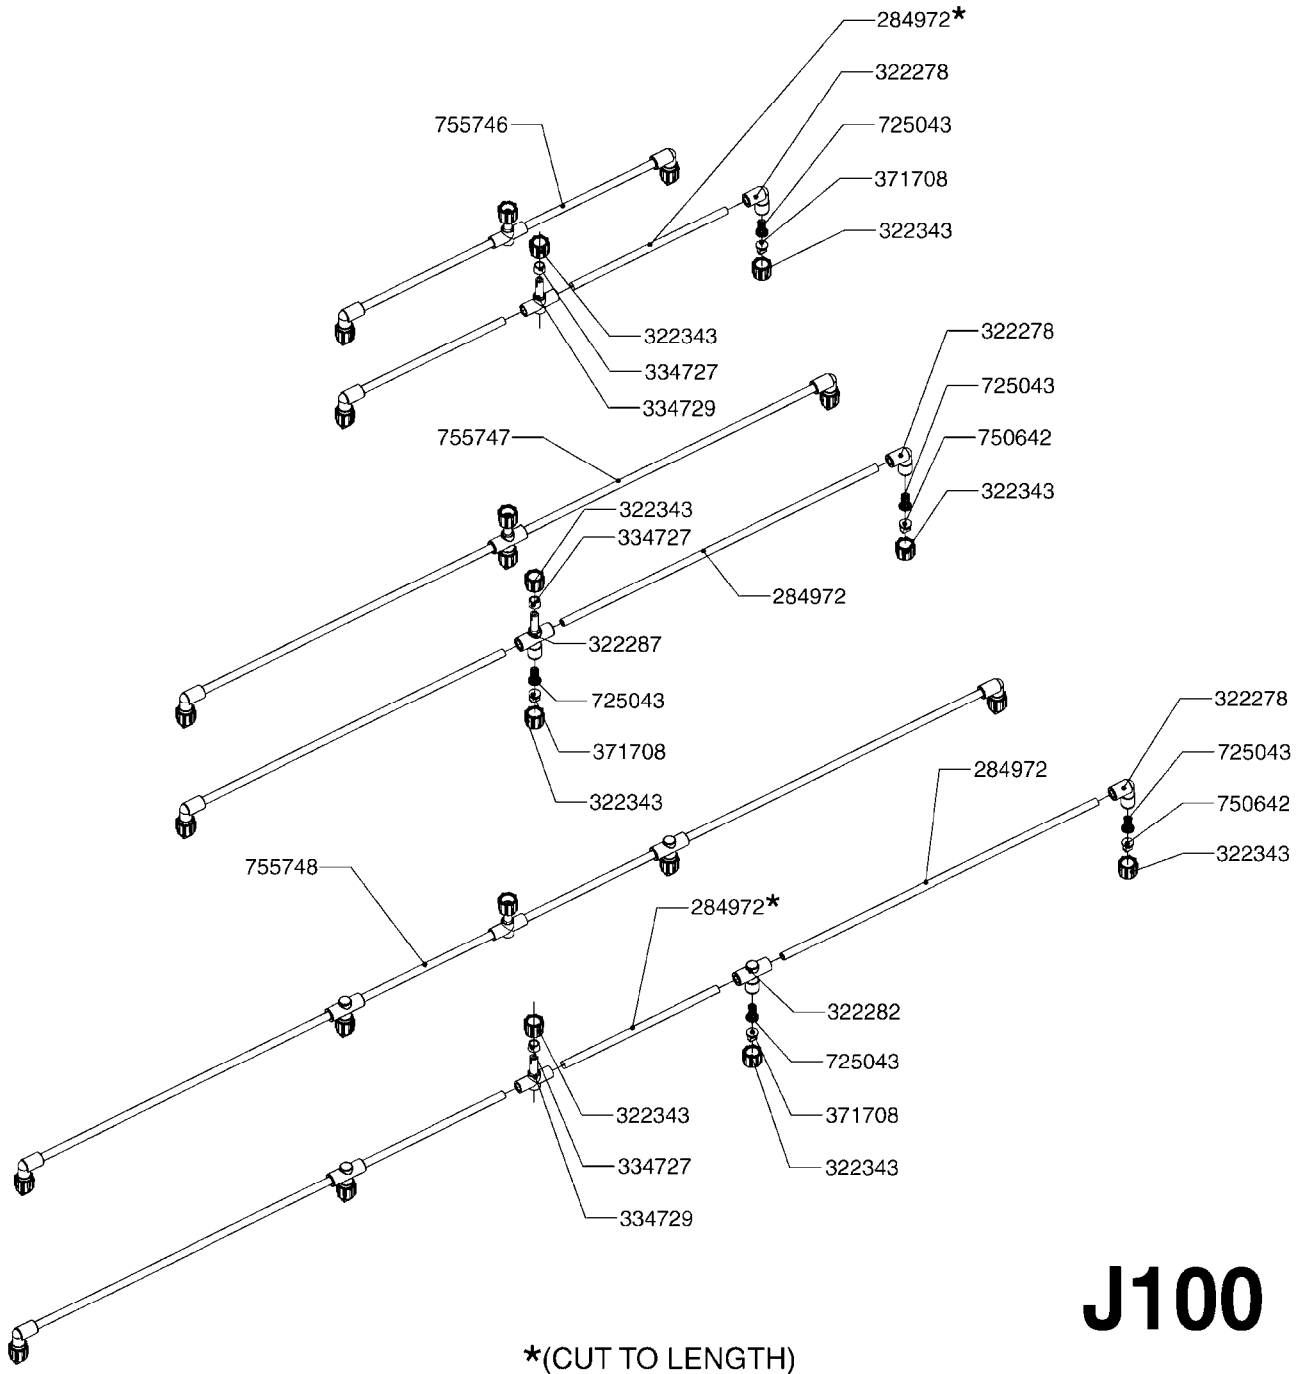

SPRAY BOOM 2,3,4 NOZZLES '01
J100-HIN, 22:09:09

Page 1

Date 19.03.2013 9:57

parts-n°	order qty	description
284972	1	LANCE TUBE D10 - 490MM
322278	1	ELBOW
322282	1	OUTLET TEE
322287	1	CROSS
322343	1	NOZZLE CAP M18 X 1.5 - 1999
334727	1	GROMMET
334729	1	TEE PIECE
371708	1	NOZZLE ISO F-02-110 YELLOW
725043	1	SCREEN 50 MESH W.GASKET,BLUE
750642	1	SYNTAL ISO F-02-80 TIP YLW 12
755746	1	BOOM 2 NOZZLE F.BACKPACK SPRYS
755747	1	BOOM 3 NOZZLE F.BACKPACK SPRYS
755748	1	BOOM 4 NOZZLE F.BACKPACK SPRYS