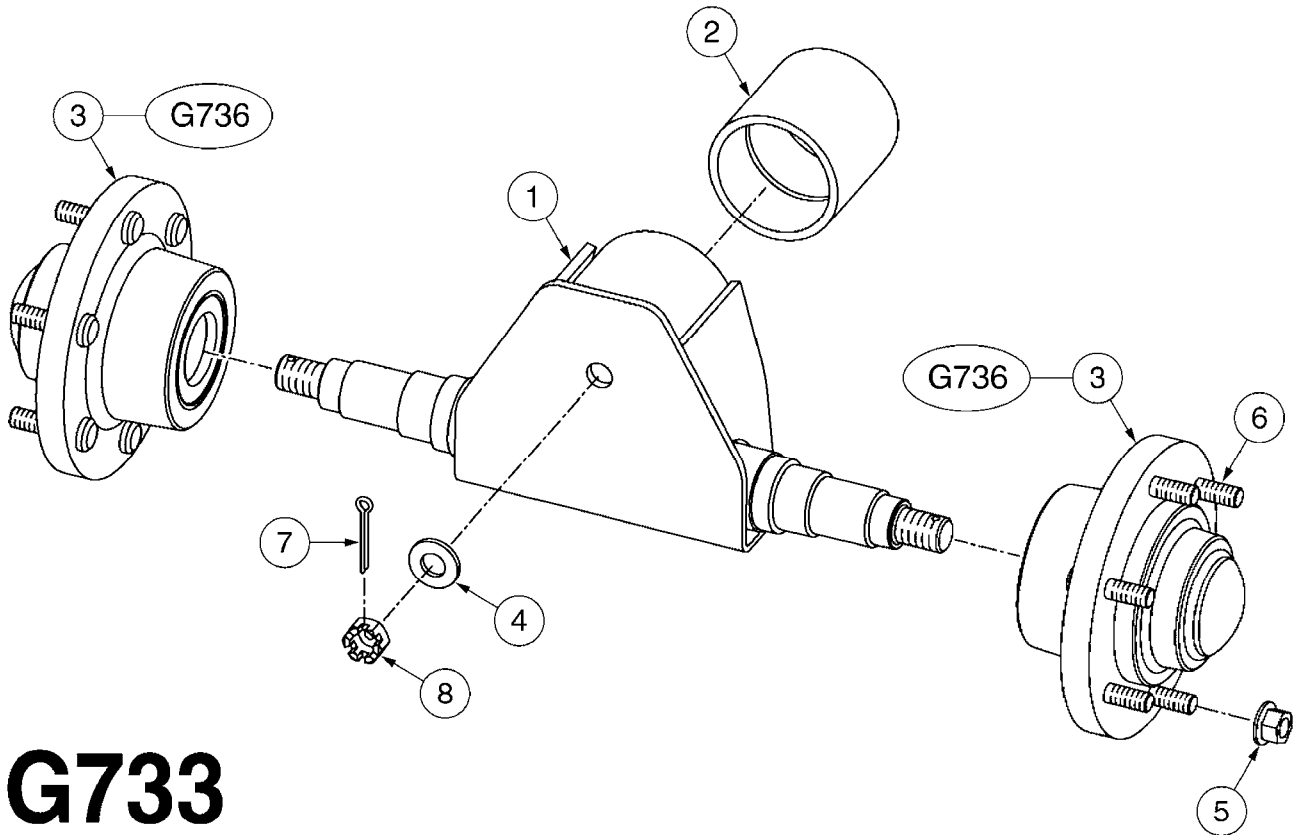

CAMOPLAST BOGIE MID-ROLLER 30
G733-HIN, 17:10:12

Page 1

Date 19.03.2013 9:56

Pos.	parts-n°	order qty	description
1	28080403	1	MID-ROLLER DOGHOUSE(30 SERIES)
2	28080503	1	BUSHING
3	28080603	1	HUB ASSY.MID-ROLLER HUB COMPLETE W/LUG NUTS
4	28081203	1	WASHER21/32"IDX1-5/16"ODX0.146
5	28083003	1	LUG NUT SET (6) MID-ROLLER
6	28083103	1	WHEEL STUD SET (6) MID-ROLLER
7	28084603	1	COTTER PIN 1-1/4" X 5/32"
8	28085003	1	CASTLE NUT 5/8"-11 UNC GR 5