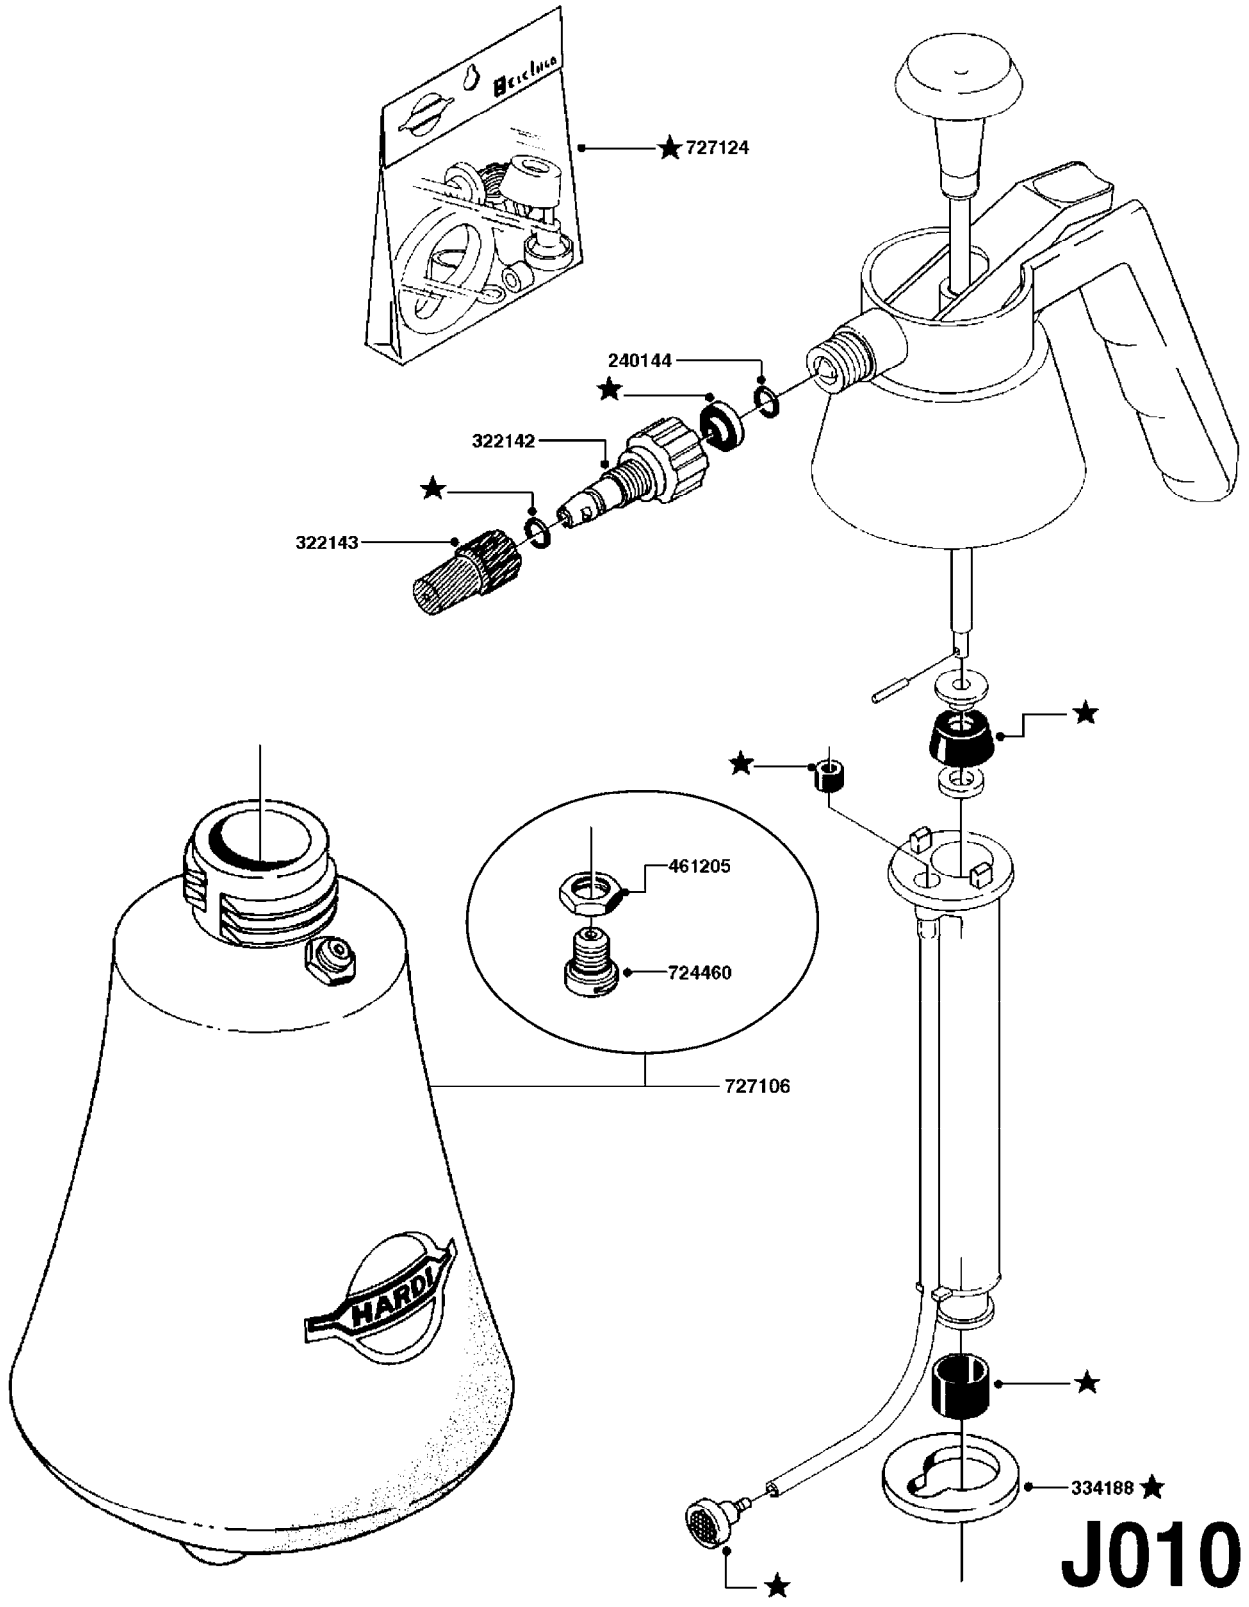

HAND HELD SPRAYER C-1
J010-HIN, 01:01:01

Page 1

Date 19.03.2013 9:57

parts-n°	order qty	description
240144	1	O-RING D9,1/4,3XD2,4 NITRIL
322142	1	SWIRL FOR C1 PUMP
322143	1	NOZZLE C1
334188	1	SEAL C-1
461205	1	NUT HEX M10X1
724460	1	VALVE (SAFETY) C1
727106	1	TANK C1 W/SAFETY VALVE
727124	1	KIT FOR C1