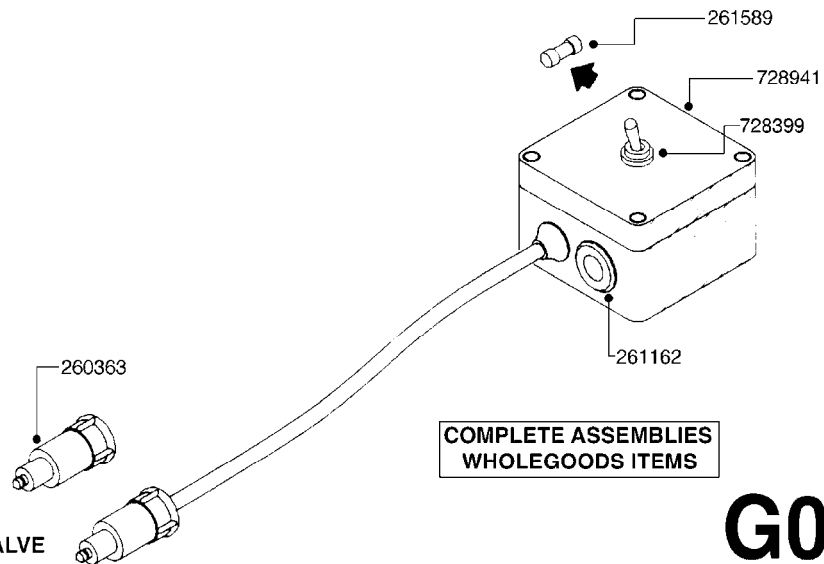

834363 - AGITATION BYPASS VALVE

G020

BALL VALVE-ELECTRIC 2-WAY
G020-HIN, 01:01:01

Page 1
Date 19.03.2013 9:53

parts-n°	order qty	description
145846	1	COUPLING FOR EL 3-WAY VALVE
241765	1	O-RING 3.1 X 1.6
242006	1	O-RING D22/D19 X 1.5
260363	1	PLUG 2 POLE 12V
261071	1	MICRO SWITCH TYPE 9 SM 201
261162	1	SOCKET F.12V BAYONET PLUG
261589	1	FUSE 5X20 1.25 AMP
334130	1	GEAR BOX
334131	1	COG WHEEL
334132	1	COG WHEEL
334134	1	INDICATOR ROD
334552	1	GRIP F.MAN.OP.EC PRES.REG.GREE
334598	1	PLUG F.VALVE HANDLE BLUE
440628	1	SCREW 3/8'
440677	1	SCREW F. PLASTIC 5X20 SS
440681	1	SCREW F. PLASTIC 4X40 SS
440683	1	SCREW 40X18 2WAY ELC.BALL VALV
450928	1	SET SCREW M8 X 8MM STAINLESS
614421	1	GASKET F/MOTOR HOUSE-ON/OFF TR
725340	1	MOTOR HOUSING FOR EL VALVE
728399	1	CIRCUIT BOARD F.728941
728941	1	CONTROL BOX F.2-WAY VALVE ELC.
834363	1	ELECTRIC KIT, AGITATION BYPASS