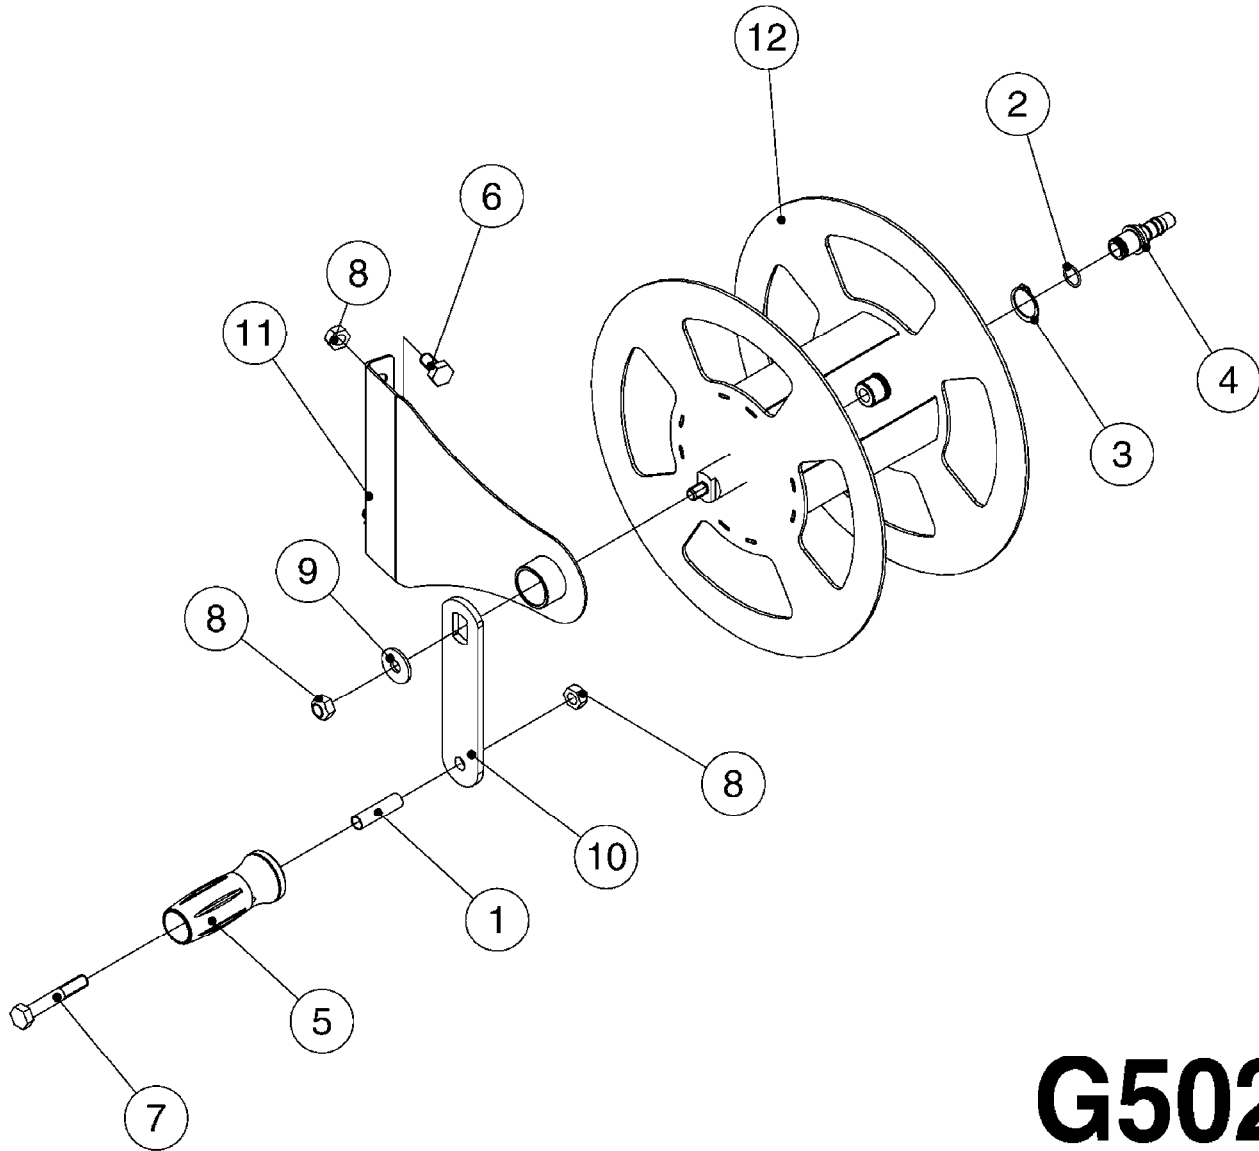

HOSE REEL ASSEMBLIES
G500-HIN, 18:05:10

Page 1
Date 19.03.2013 9:55

parts-n°	order qty	description
143684	1	BUSHING F. HOSE REEL
143706	1	SPACER TUBE F. 275' HOSE REEL
145925	1	NIPPLE M10 M6
146314	1	UNION BUSHING F.HOSE REEL
146315	1	RING FOR HOSE REEL
146487	1	SPACER ROD F/HOSE REEL 225mm
160311	1	WASHER D30/D20.4X2
241474	1	O-RING NITRIL
281072	1	SNAP-RING OUTER 20X1.20
282155	1	CLIP F.TUBE SUPPORT
320655	1	FITT.DK HN 1/2"-1/2" BSP
320821	1	FITT.DK NUT 1-1/2" BSP
330212	1	O-RING D19/D14X2.4 F.1/2"NUT
333443	1	BUSHING F. HOSE REEL
420604	1	BOLT HEX 8.8 DEL M10X25 FT
420626	1	BOLT HEX 8.8 DEL M10X20 FT
420862	1	BOLT HEX 8.8 DEL M10X16 FT
430286	1	BOLT HEX 8.8 DEL M12X30 FT
460423	1	NUT HEX M10X1.5 LOCK
460703	1	NUT HEX M12X1.75 LOCK
613207	1	CENTER TUBE FOR 164'HOSE REEL
613211	1	HOSE REEL NK 80/105
613292	1	CENTER TUBE 100 MM
633824	1	SIDE FOR HOSE REEL
633835	1	OUTER TUBE NK 300-600
633846	1	FITTING FOR HOSE REEL TR2/TR3
633905	1	BRKTS. HOSE REEL SM210
635841	1	BRACKET FOR HOSE REEL LIFT
637986	1	CLAMP FITTING HOSE REEL
719073	1	HANDLE ASSY. F. HOSE REEL
719084	1	SWIVEL F.HOSE REEL
719121	1	HOSE 1/2'X2500M NUT
719401	1	CLIPS F.PISTOL ASSY.
725618	1	CLIP WHITE PLASTIC SNAP TYPE
818377	1	REEL FOR HOSE 160' X 3/8"
818381	1	REEL FOR HOSE 320' X 3/8'
818801	1	BKT.HOSE REEL MOUNT NL/NK/BOOM
818845	1	BKT.HOSE REEL SM210
833768	1	HOLDER F. HOSE REEL
834764	1	BKT.HOSE REEL MOUNT ESTATE SPR
61021400	1	BKT. BOOM MOUNT SM53/80 US