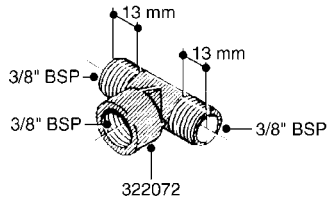

H020

FITTINGS-T-PIECES, CAPS & ELBOWS
H020-HIN, 01:01:01

Page 1
Date 19.03.2013 9:56

parts-n°	order qty	description
10053603	1	FITT. CAPNUT 2"BSP 5601
10194303	1	CAP BLANK 1 1/2 MCPHEE 210060
320047	1	FITT.DK CAPNUT 1/2" BSP
320106	1	FITT.DK CAPNUT 1" BSP
320272	1	FITT.DK CAPNUT 3/8' BSP
320316	1	FITT.DK TEE 3/4" X3/4" X1"BSP
320331	1	FITT.DK TEE 1" - 1" - 3/4" BSP
320342	1	FITT.DK EL 3/4"M X 1"F BSP
320563	1	FITT.DK 3 WAY 1/2" 110 DEG.
320677	1	NO LONGER AVAILABLE
320961	1	FITT.DK CAPNUT 1-1/2" BSP
321053	1	FITT.DK TEE 1/2 X1/2 X1/2" BSP
322072	1	FITT.DK TEE 3/8'X3/8'X3/8' BSP
322095	1	FITT.DK TEE 1-1/2 X1 X3/4" BSP
322138	1	FITT.DK ELB 1"M X 1"F BSP
330013	1	O-RING D15/D10X2.5 F.3/8"NUT
330212	1	O-RING D19/D14X2.4 F.1/2"NUT
330326	1	O-RING D30/D24X2 F.1"NUT
331273	1	O-RING D44/D38X2 F.1-1/2"