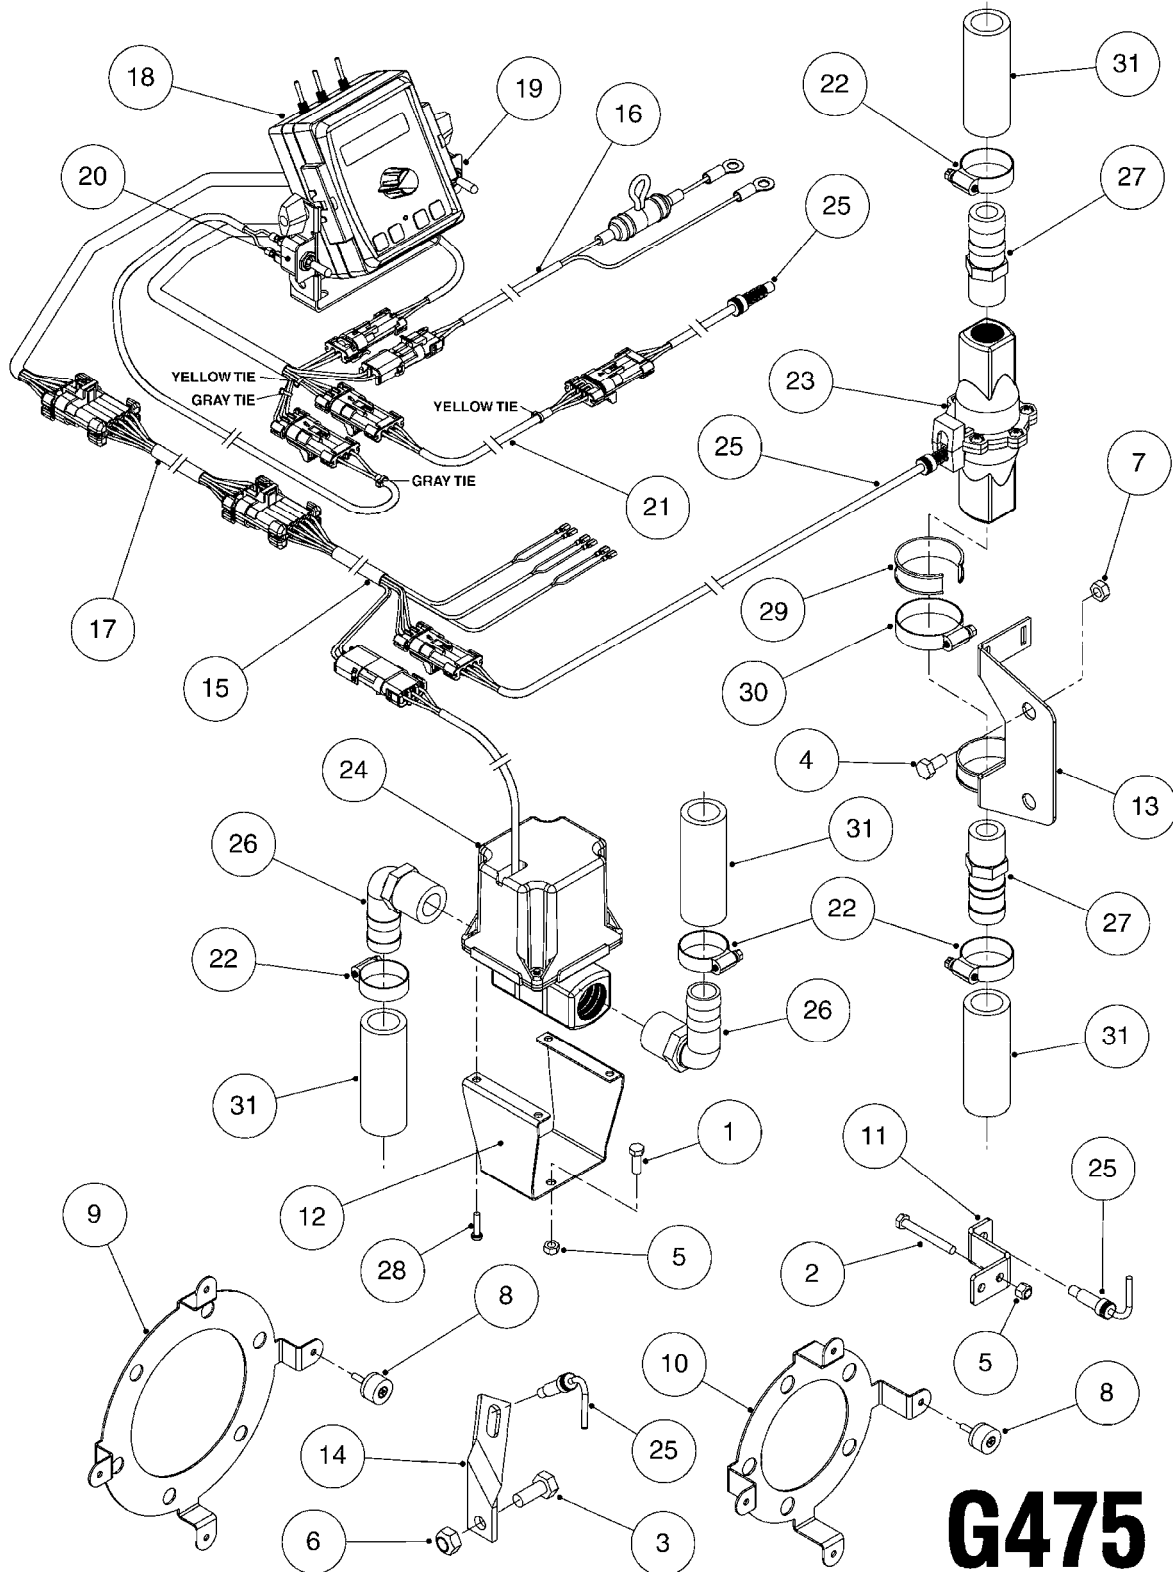

G475

SPRAY MATE II CONTROLLER
G475-HIN, 14:12:06

Page 1
Date 19.03.2013 9:54

Pos.	parts-n°	order qty	description
1	410185	1	BOLT HEX 8.8 DEL M6X16
2	410561	1	BOLT HEX 8.8 DEL M6X50 FT
3	420604	1	BOLT HEX 8.8 DEL M10X25 FT
4	430522	1	BOLT HEX 8.8 DEL M12X25 FT
4	430846	1	BOLT HEX 8.8 DEL M12X80 USE WITH N-SERIES
5	460261	1	NUT HEX M6X1 LOCK
6	460423	1	NUT HEX M10X1.5 LOCK
7	460703	1	NUT HEX M12X1.75 LOCK
8	722525	1	MONITOR MAGNETS SET OF 8PCS
9	16056203	1	MAG MNT F. SPEED SNS 6 BOLT USE WITH ATV SINGLE AXLE
10	16097703	1	SPEED RING, 5 BOLT, 4.5" B.C. USE WITH ATV TANDEM AXLE
11	16098003	1	SPEED SENSOR BRACKET, ATV TNDM USE WITH ATV TANDEM AXLE
12	16098103	1	REGULATOR VAVLE BRKT, ATV ATV ONLY
13	16108803	1	FLOW METER BRKT, SPRAYMATE
14	16098903	1	SPD SNSR BRKT, ATV SINGLE AXLE USE WITH ATV SINGLE AXLE
15	26010603	1	SPRAYMATE II HARDI BRANCH CABL
16	26010703	1	SPRAYMATE II BATTERY CABLE
17	26010803	1	SPRAYMATE II 15'10PIN M/P CABL
18	26011203	1	SPRAYMATE II CONSOLE
19	26011303	1	SPRAYMATE II POWER SWITCH KIT INCLUDES SWITCH, BRACKET, WIRE
20	26011403	1	SPRAMAT II MAST.RN/HOLD SW KIT INCLUDES SWITCH, BRACKET, WIRE
21	26011503	1	SPRAYMATE II 15'3-PIN M/P CABL
22	28030003	1	CLAMP HOSE GEAR P1" 6716
23	28032803	1	FLOW METER, SM II, 2-40 GPM
24	28032903	1	SPRAYMATE II 1"SERVOVALV 150M
25	28033003	1	SPRAYMATEII 5'FLOW/SPEED SEN C
26	28033803	1	FITTING, 1"X1"NPT 90° ELBOW
27	28033903	1	FITTING, 1"X3/4"NPT STRAIGHT
28	41000303	1	MACHINE SCREW #8-32x3/4" SS
29	341291	1	RUBBER HOSE CLAMP COVER 130MM
30	28030103	1	CLAMP HOSE GEAR P5/4-S1.5"6724
31	92712403	1	HOSE R X1" X300PSI WP X0012"